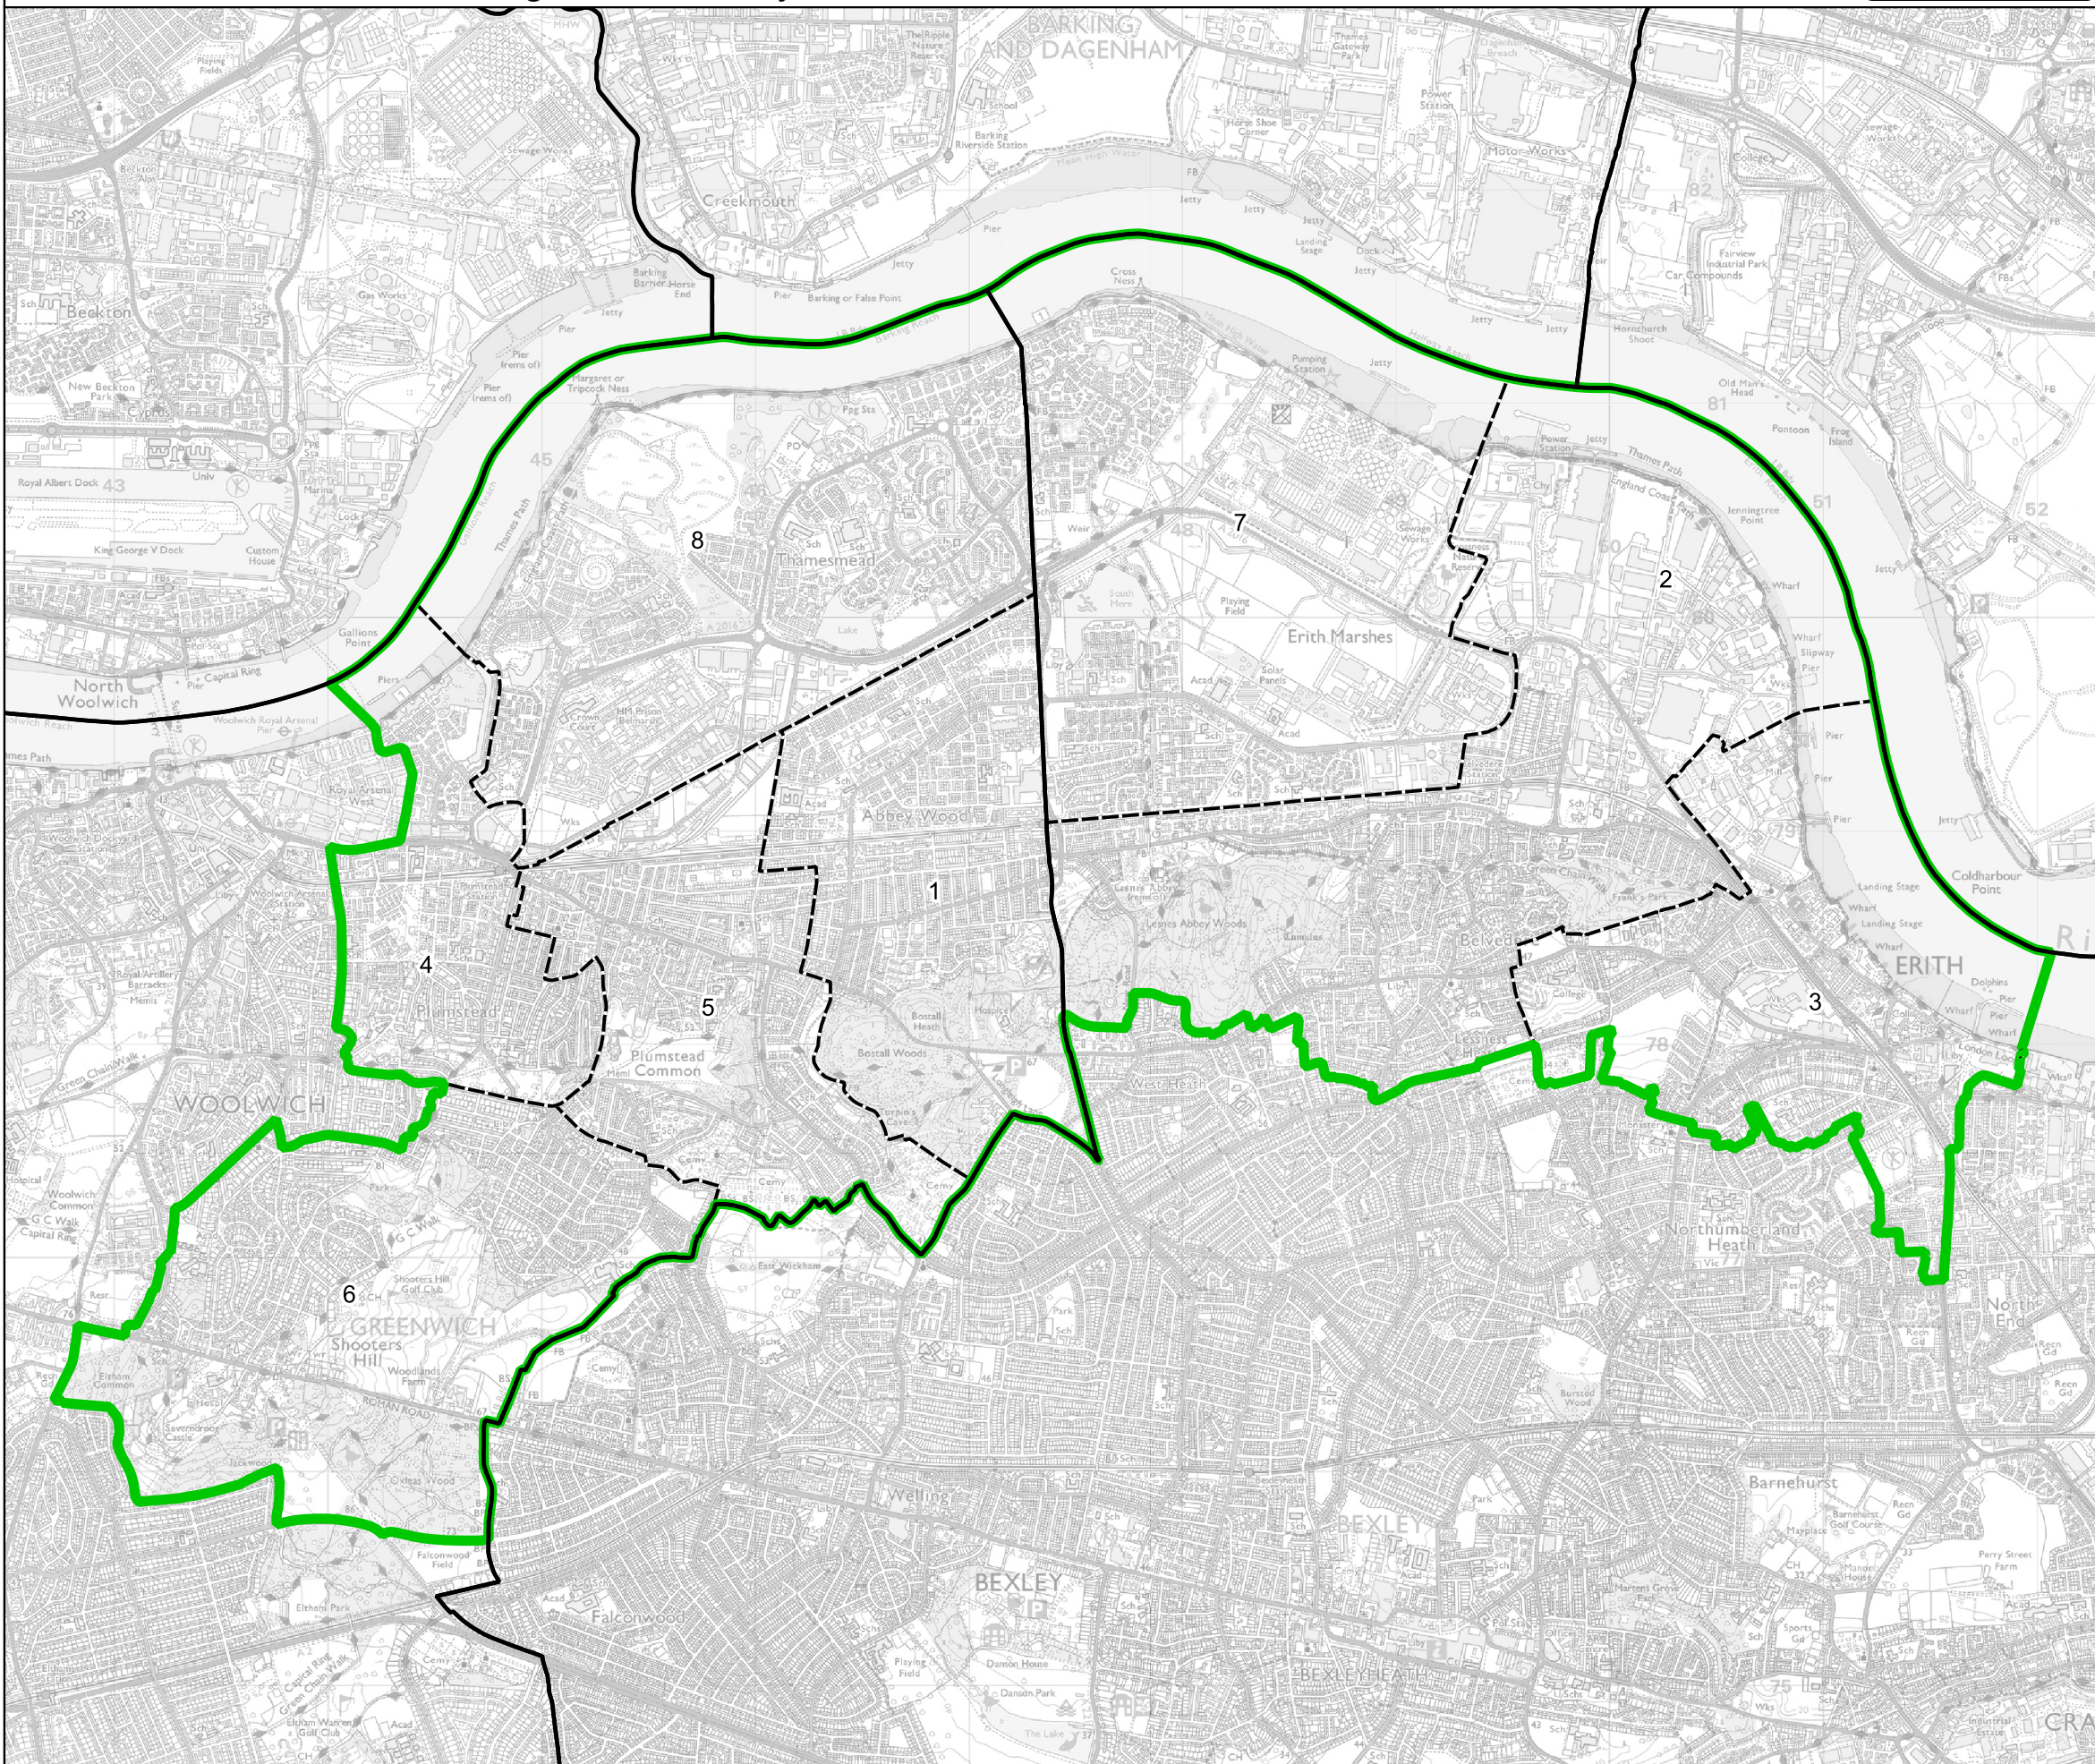

Boundary Commission for England - Final Recommendations for the London Region

Erith and Thamesmead Borough Constituency - Electorate 76,728

- Wards:
- 1 Abbey Wood
 - 2 Belvedere
 - 3 Erith
 - 4 Glyndon
 - 5 Plumstead
 - 6 Shooters Hill
 - 7 Thamesmead East
 - 8 Thamesmead Moorings

- Constituency
- Local Authorities
- Wards

© Crown copyright and database rights 2023 OS 100018289. You are permitted to use this data solely to enable you to respond to, or interact with, the organisation that provided you with the data. You are not permitted to copy, sub-licence, distribute or sell any of this data to third parties in any form. Third party rights to enforce the terms of this licence shall be reserved to OS.