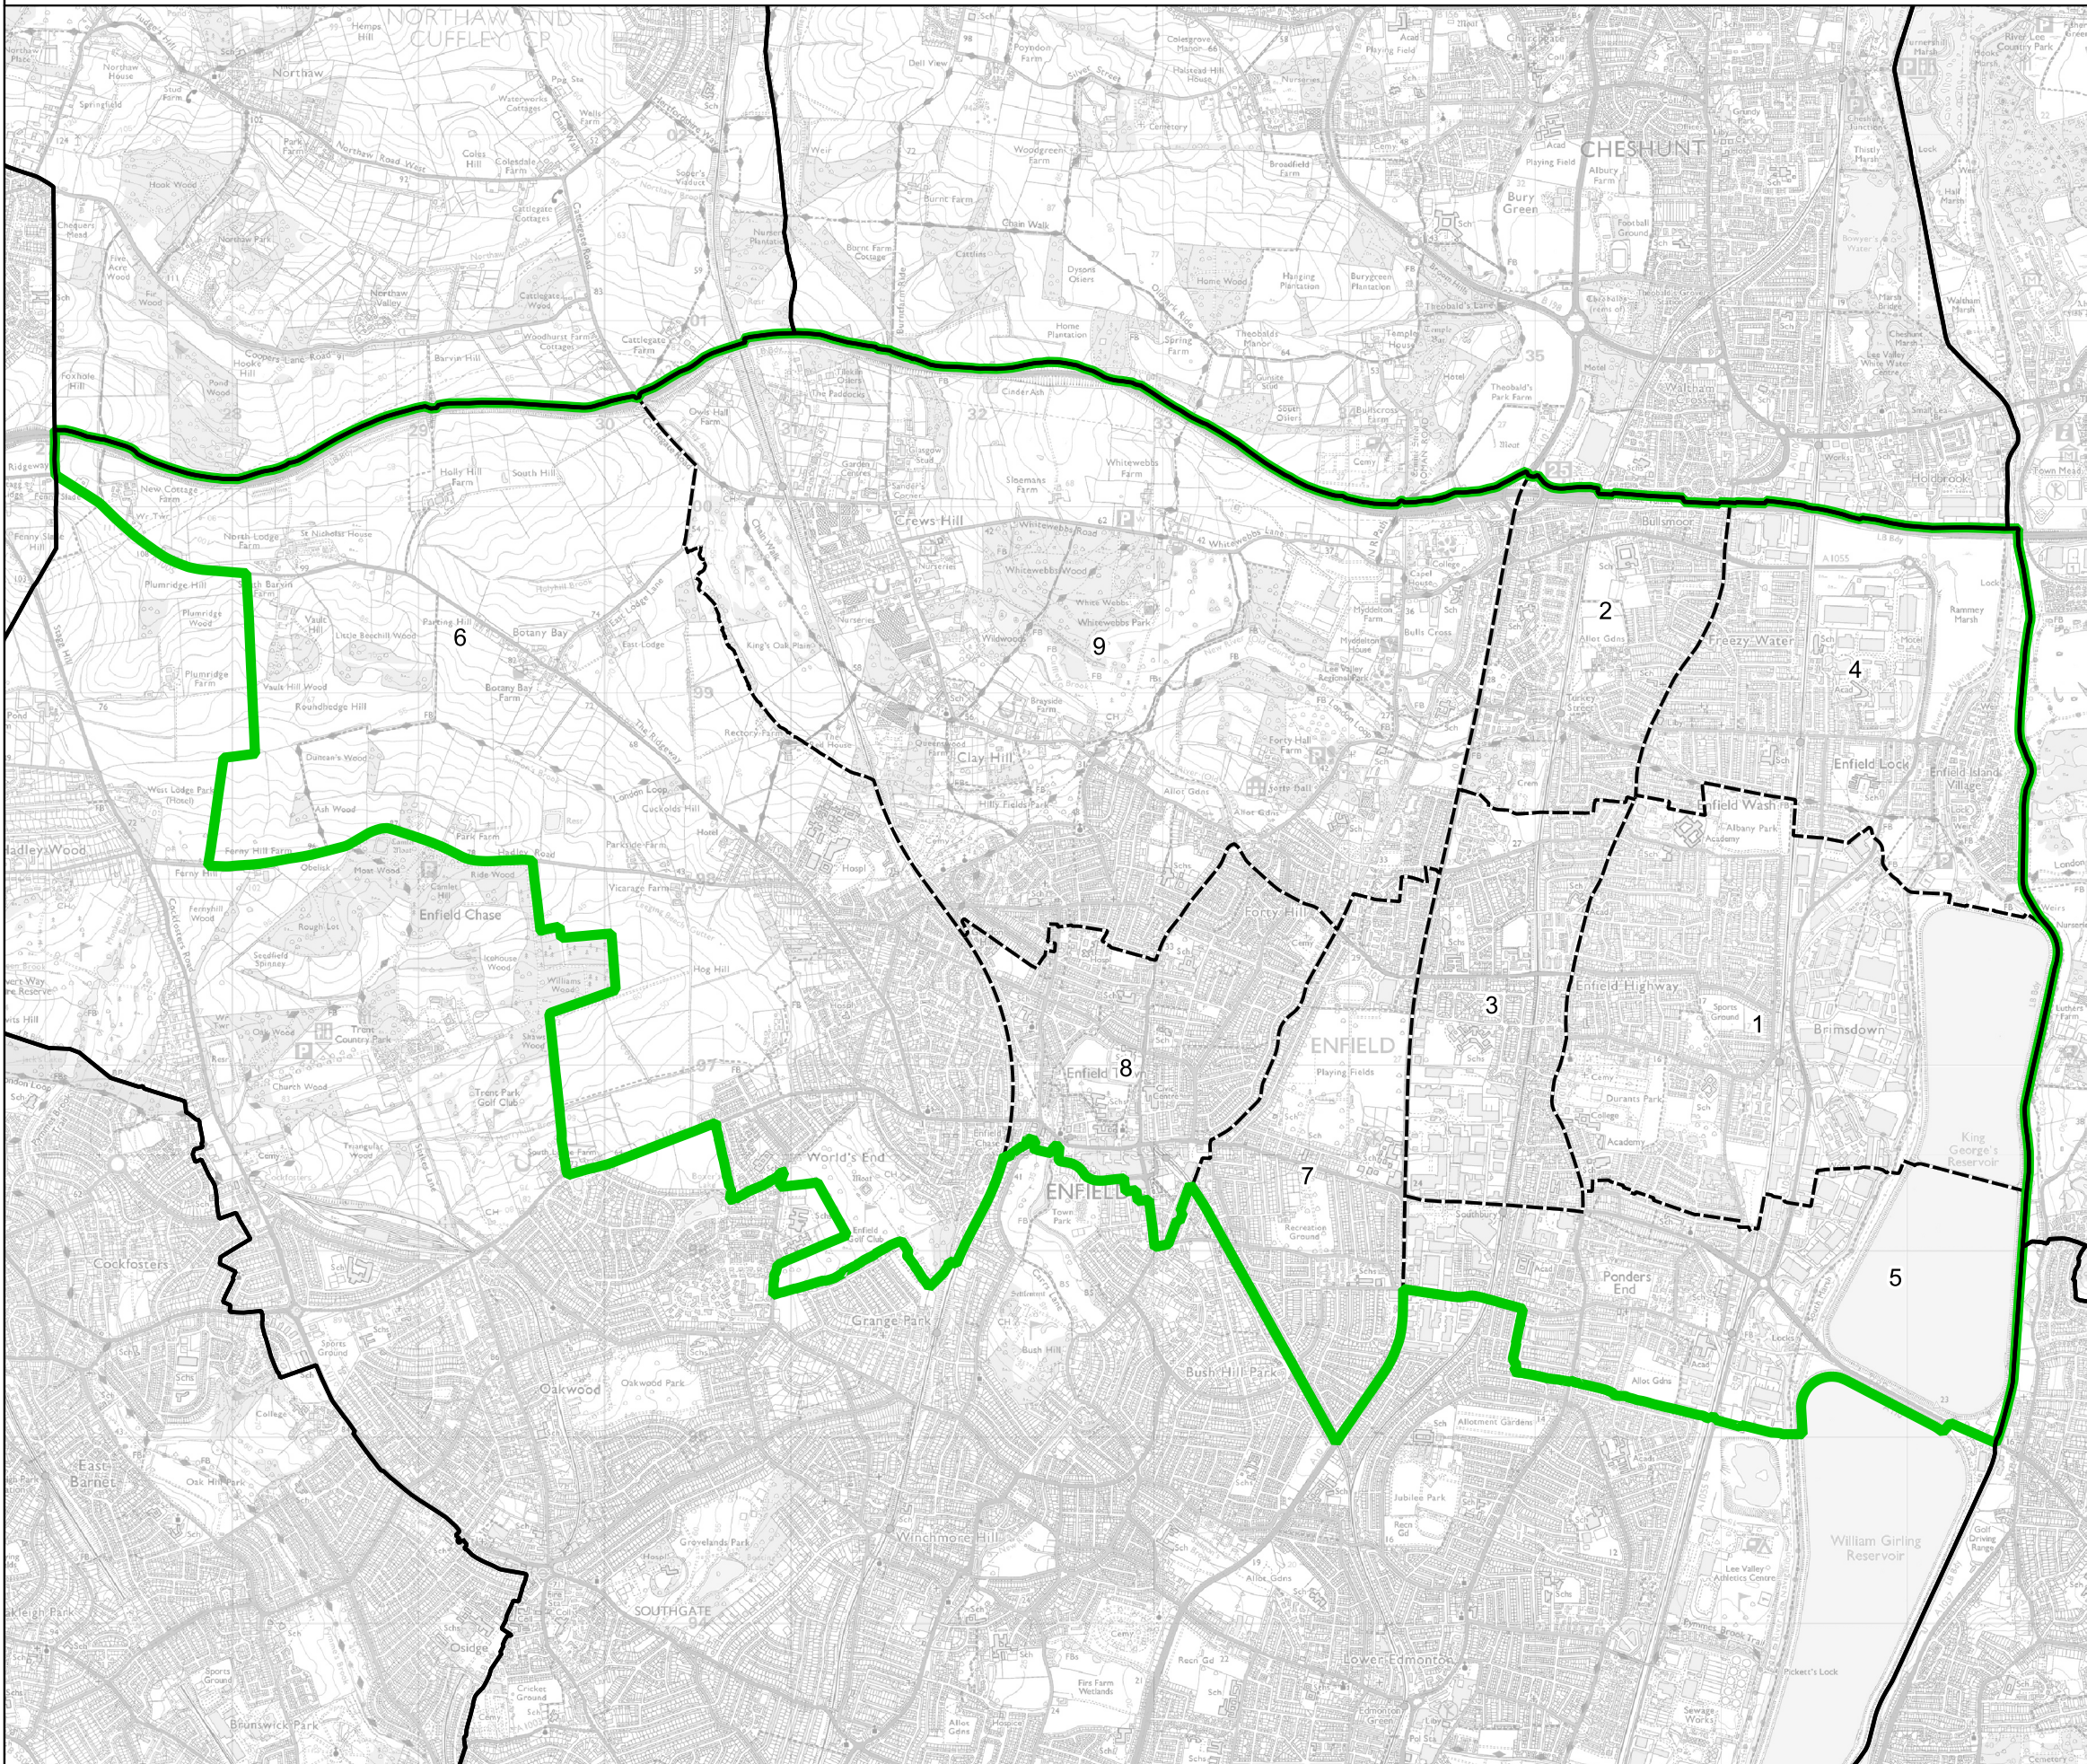

Boundary Commission for England - Final Recommendations for the London Region

Enfield North Borough Constituency - Electorate 76,824

Wards:

- 1 Brimsdown
- 2 Bullsmoor
- 3 Carterhatch
- 4 Enfield Lock
- 5 Ponders End
- 6 Ridgeway
- 7 Southbury
- 8 Town
- 9 Whitewebbs

- Constituency
- Local Authorities
- Wards

0 0.5 1 km

© Crown copyright and database rights 2023 OS 100018289. You are permitted to use this data solely to enable you to respond to, or interact with, the organisation that provided you with the data. You are not permitted to copy, sub-licence, distribute or sell any of this data to third parties in any form. Third party rights to enforce the terms of this licence shall be reserved to OS.

Enfield North Borough Constituency