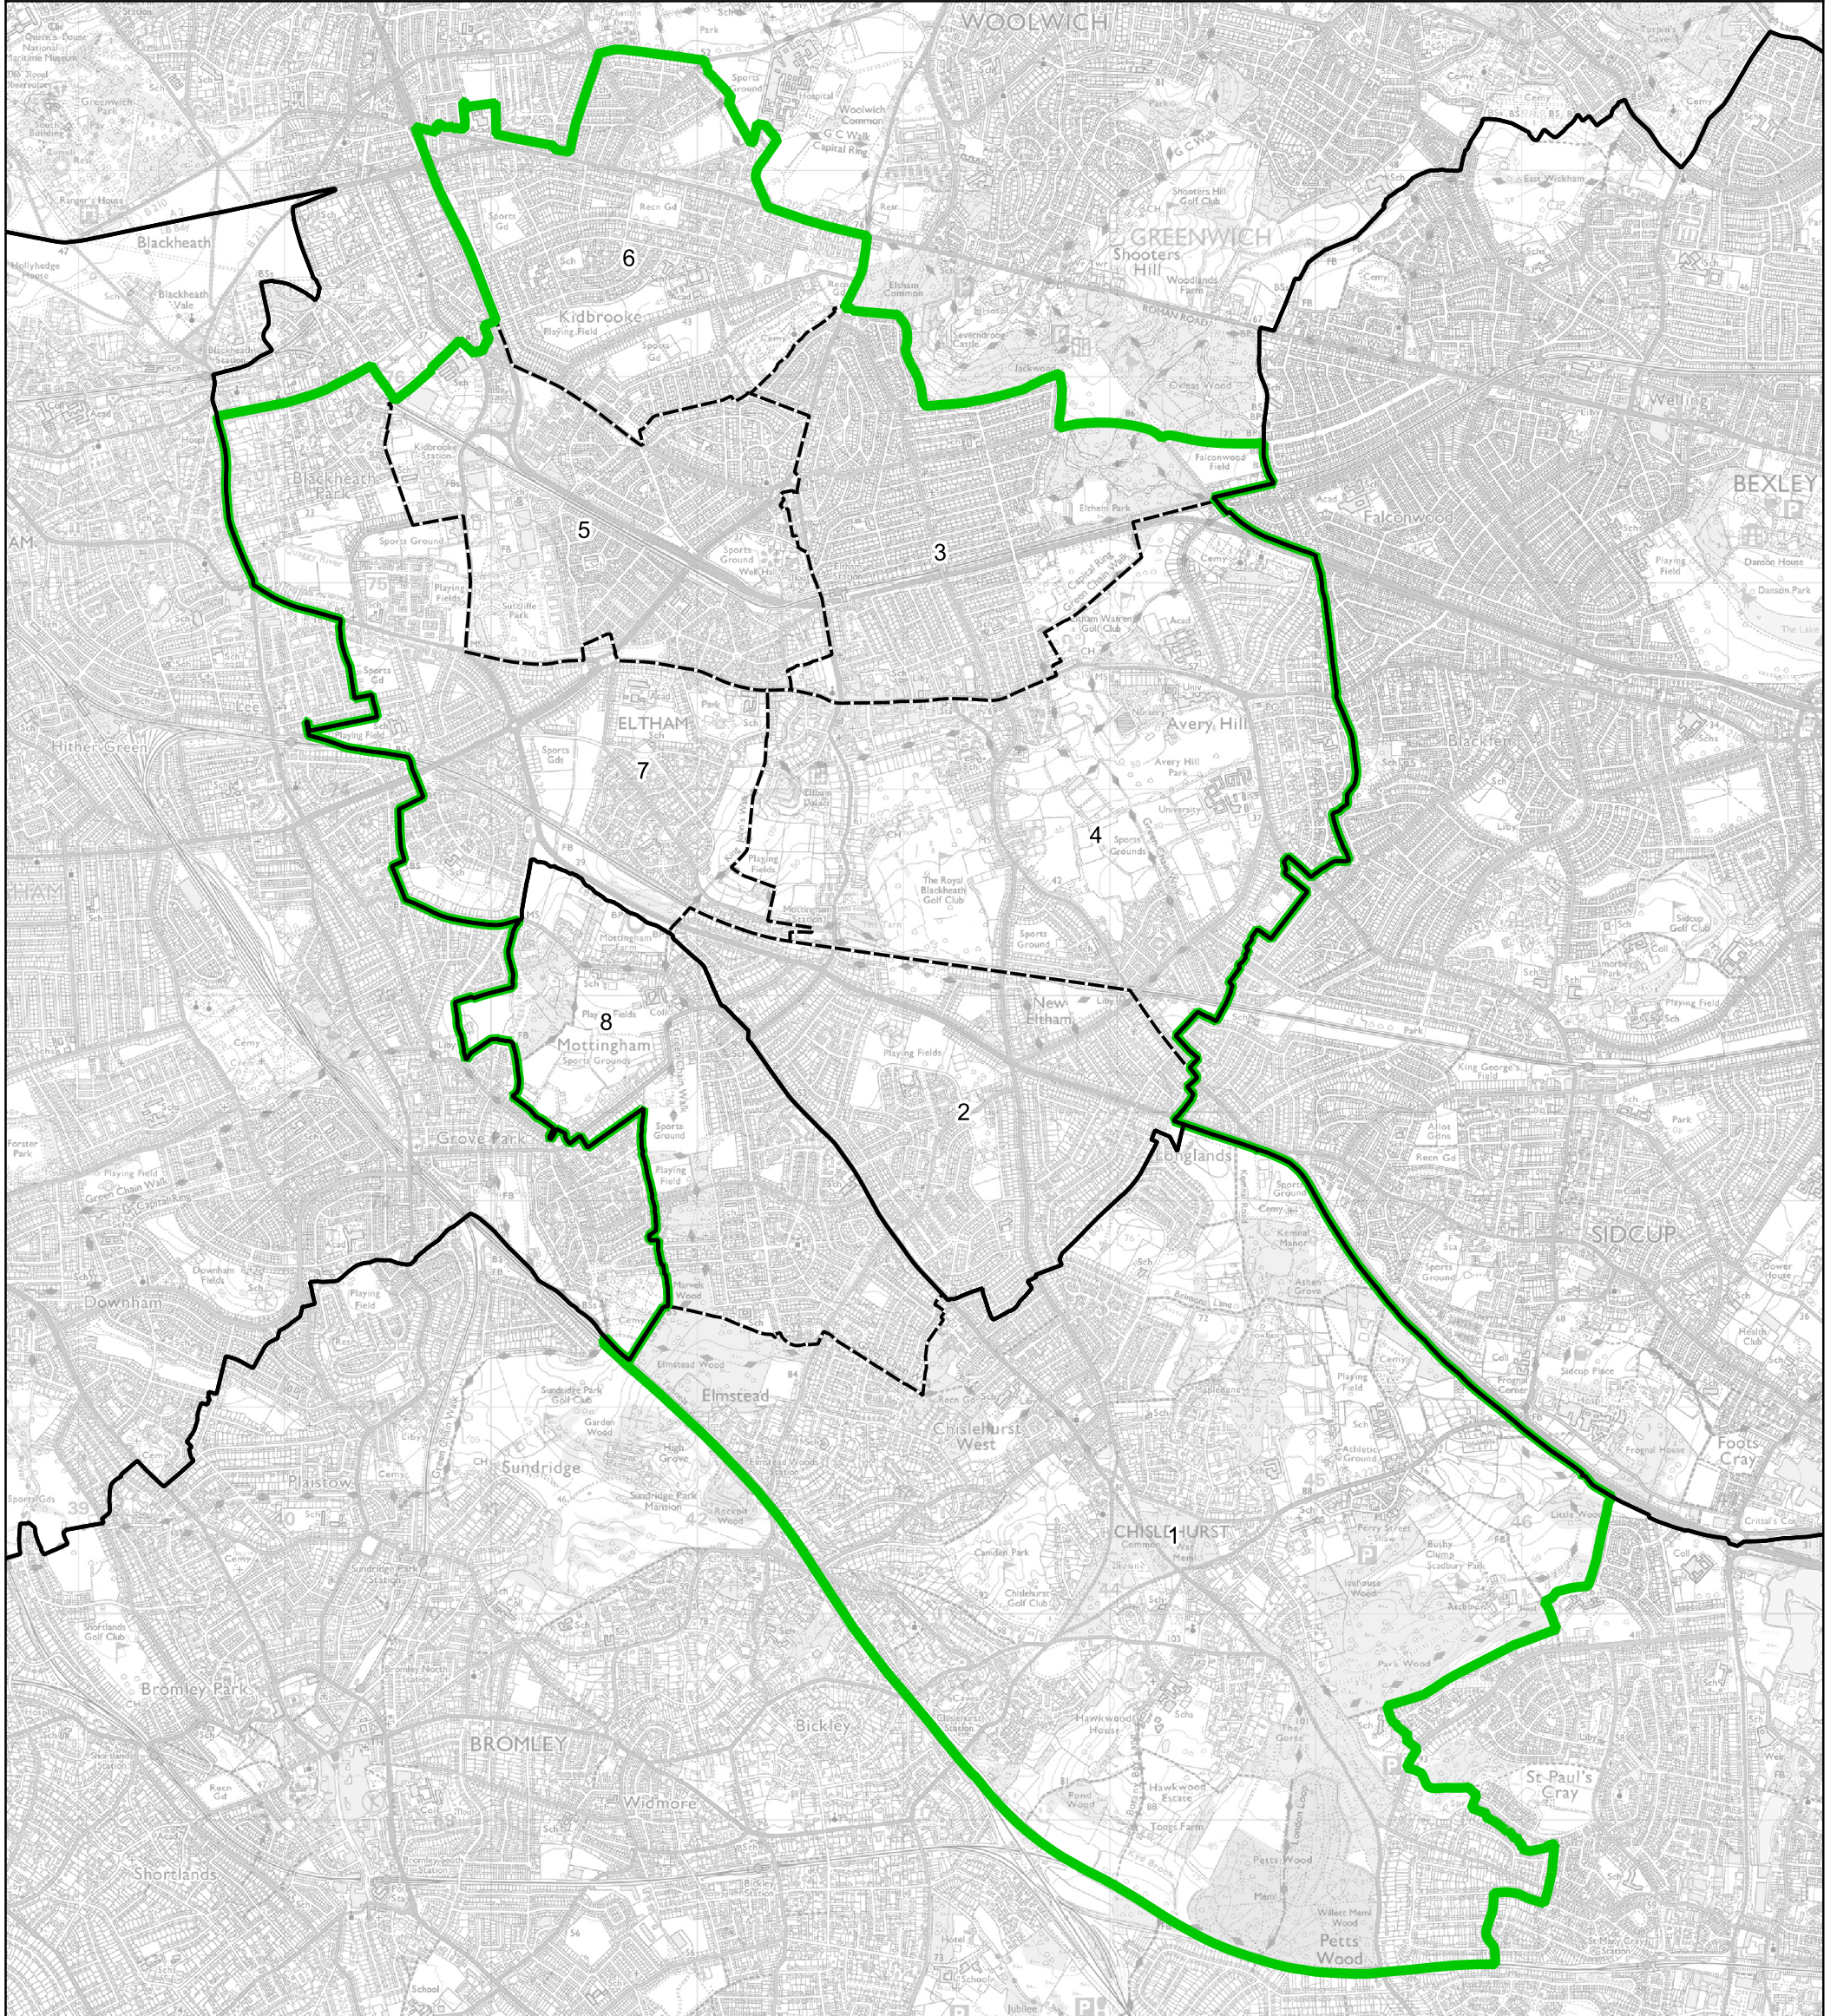

Boundary Commission for England - Final Recommendations for the London Region

Eltham and Chislehurst Borough Constituency - Electorate 74,179

Wards:

- | | |
|------------------------------|------------------------------------|
| 1 Chislehurst | 8 Mottingham and Chislehurst North |
| 2 Coldharbour and New Eltham | |
| 3 Eltham North | |
| 4 Eltham South | |
| 5 Eltham West | |
| 6 Kidbrooke with Hornfair | |
| 7 Middle Park and Sutcliffe | |