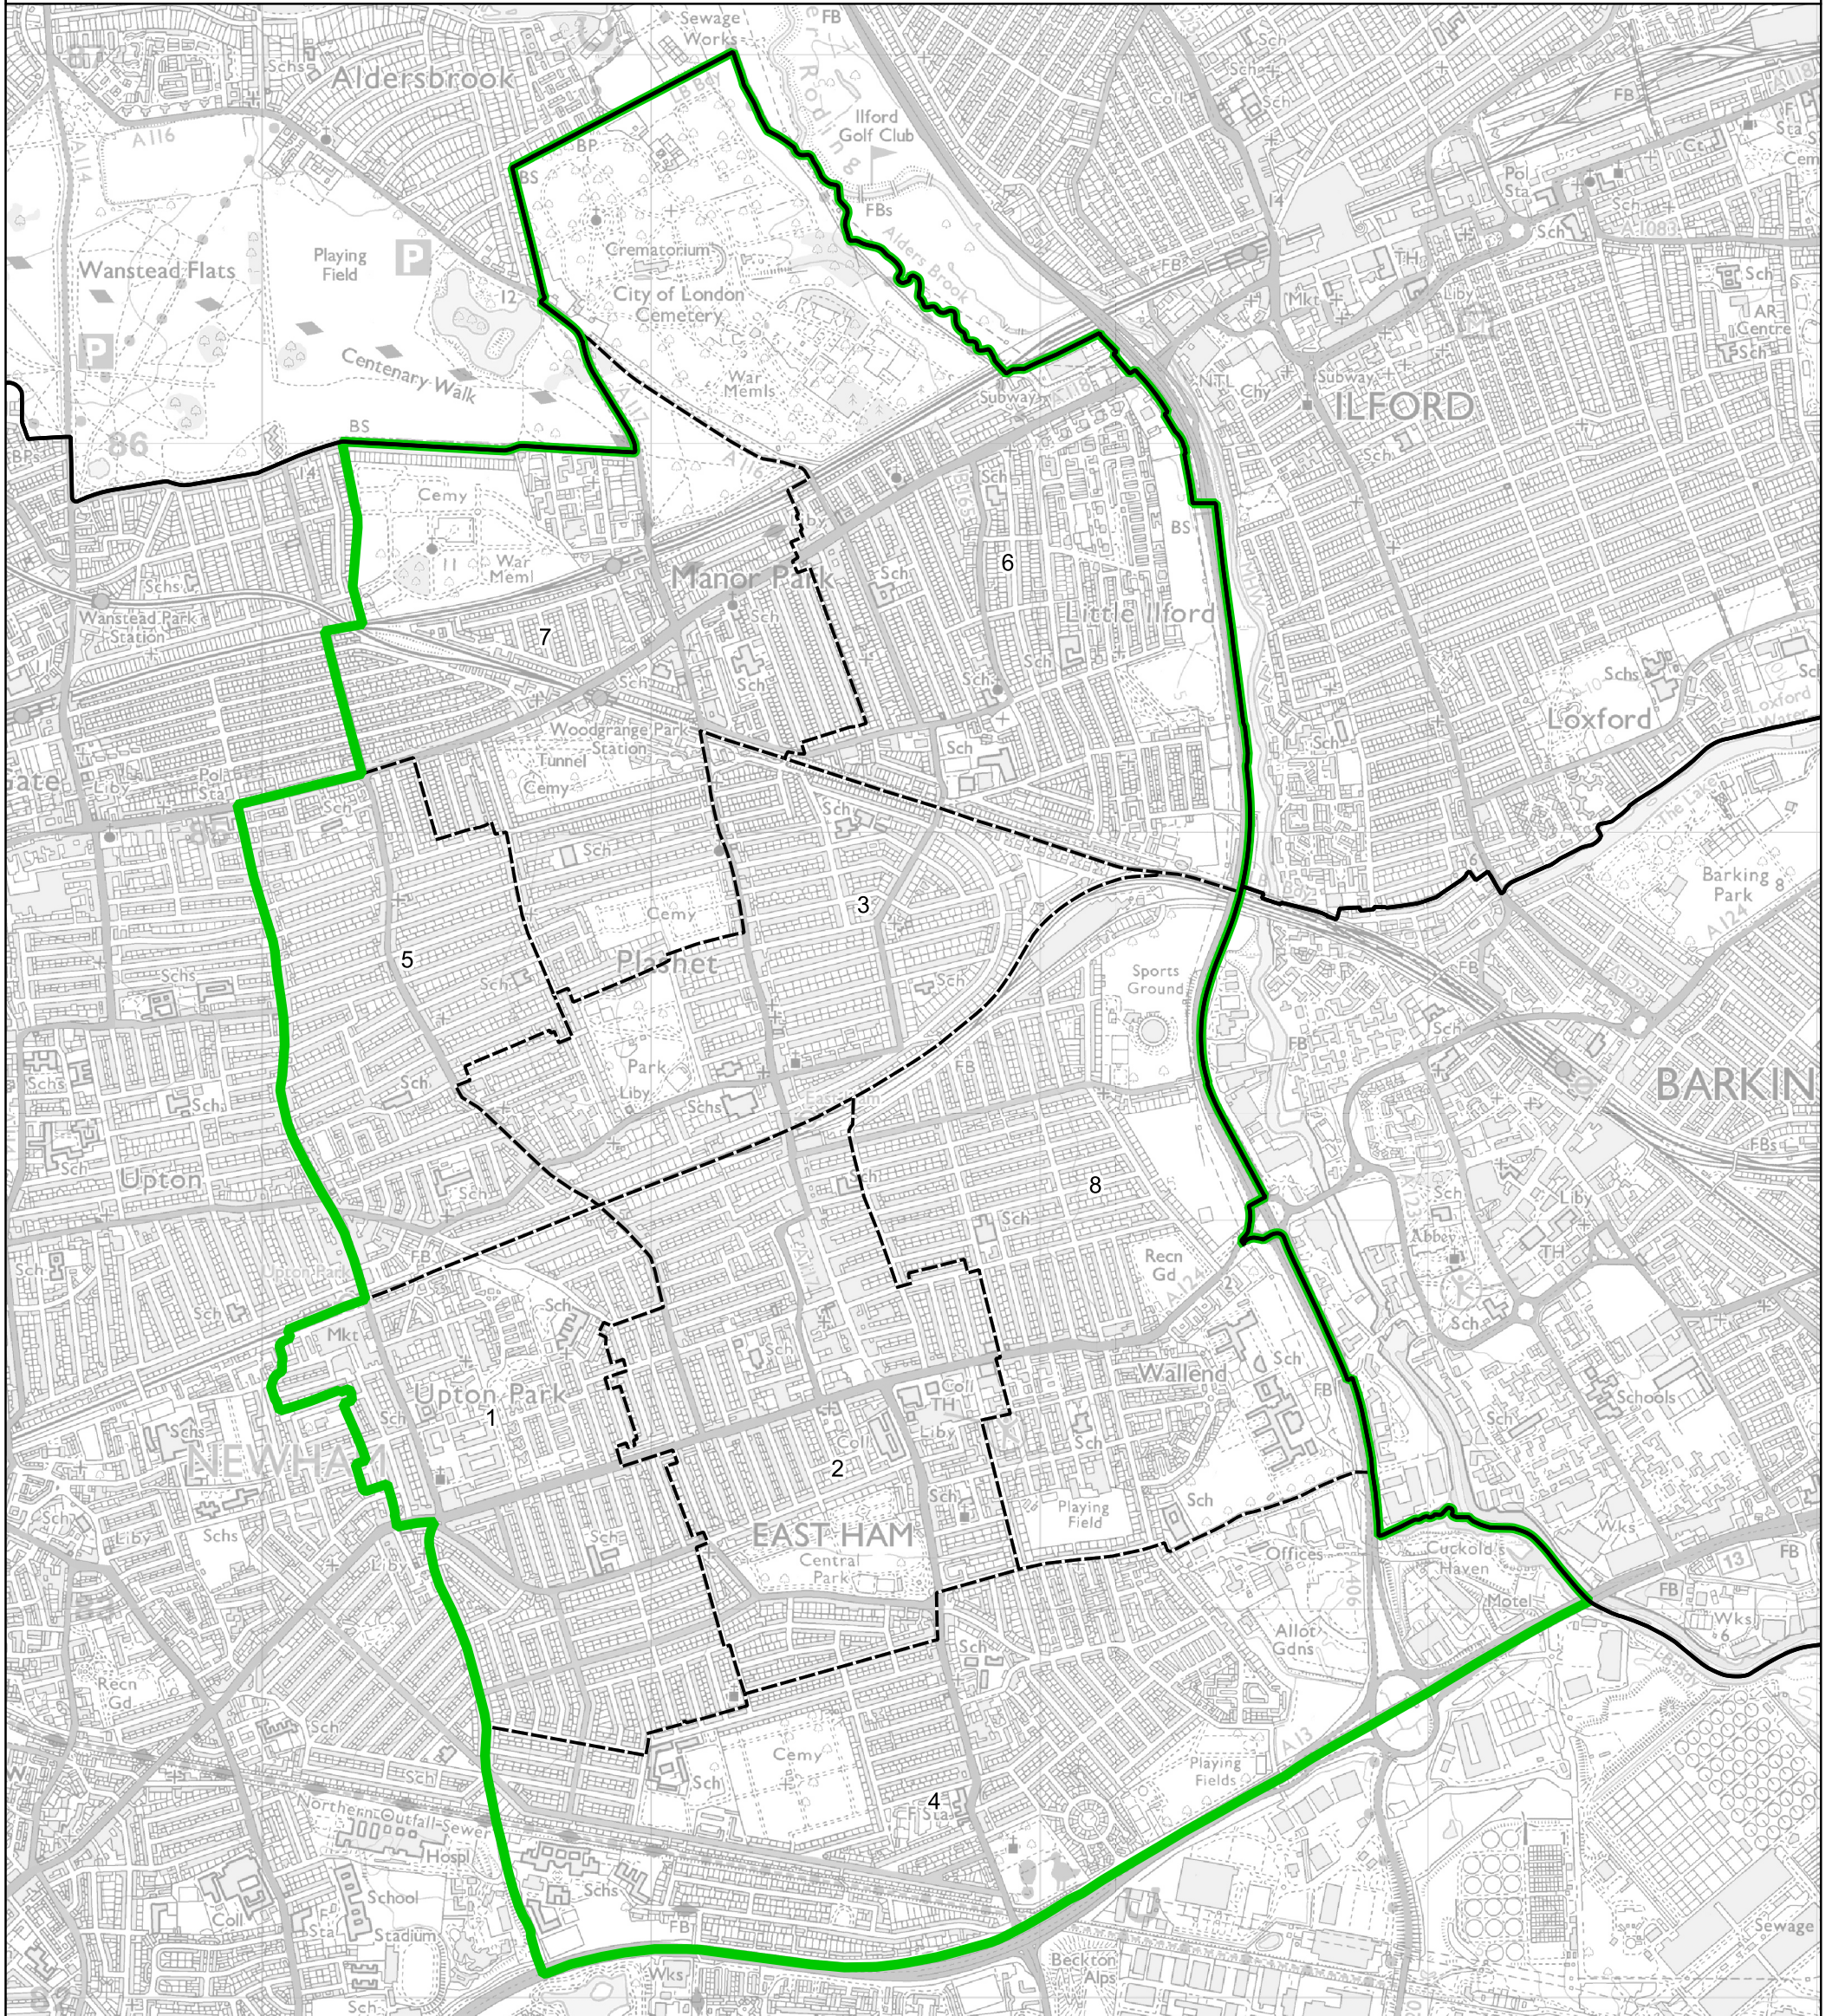

Boundary Commission for England - Final Recommendations for the London Region
 East Ham Borough Constituency - Electorate 70,902

Wards:

- 1 Boleyn
- 2 East Ham Central
- 3 East Ham North
- 4 East Ham South
- 5 Green Street East
- 6 Little Ilford
- 7 Manor Park
- 8 Wall End

- Constituency
- Local Authorities
- Wards

© Crown copyright and database rights 2023 OS 100018289. You are permitted to use this data solely to enable you to respond to, or interact with, the organisation that provided you with the data. You are not permitted to copy, sub-licence, distribute or sell any of this data to third parties in any form. Third party rights to enforce the terms of this licence shall be reserved to OS.

East Ham Borough Constituency