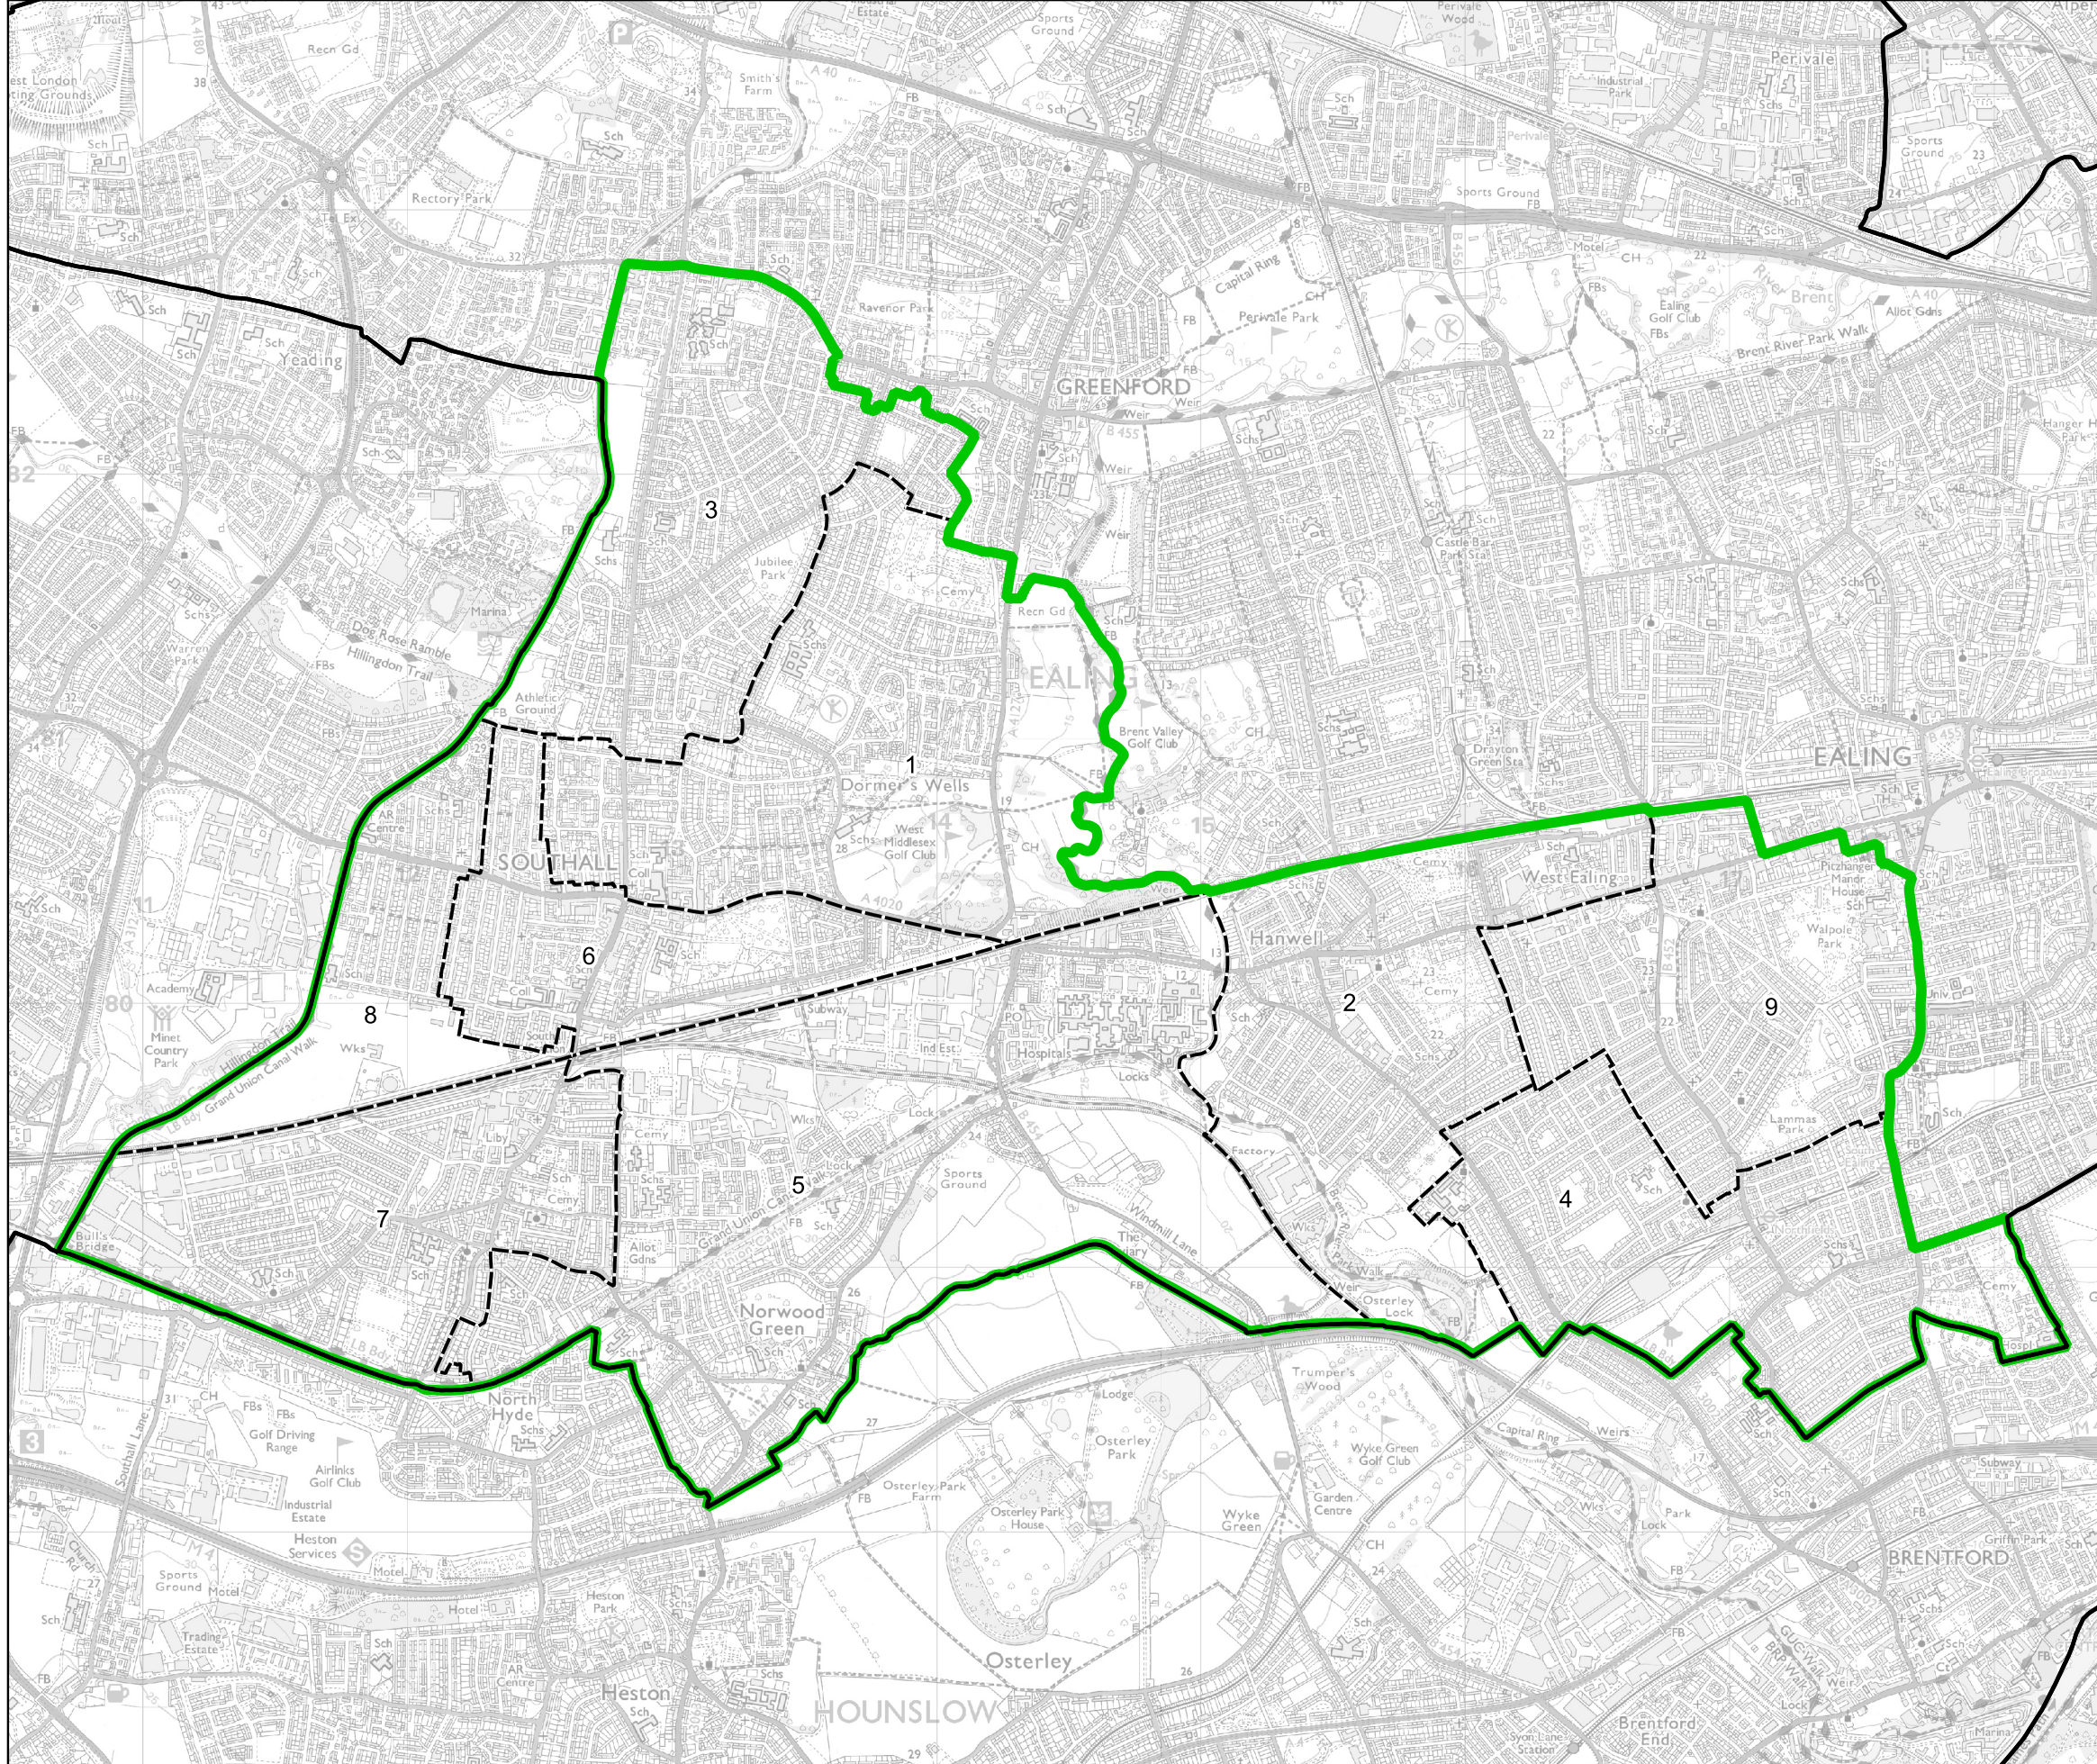

Boundary Commission for England - Final Recommendations for the London Region

Ealing Southall Borough Constituency - Electorate 75,085

Wards:

- 1 Dormers Wells
- 2 Hanwell Broadway
- 3 Lady Margaret
- 4 Northfield
- 5 Norwood Green
- 6 Southall Broadway
- 7 Southall Green
- 8 Southall West
- 9 Walpole

- Constituency
- Local Authorities
- Wards

0 0.3 0.6 km

© Crown copyright and database rights 2023 OS 100018289. You are permitted to use this data solely to enable you to respond to, or interact with, the organisation that provided you with the data. You are not permitted to copy, sub-licence, distribute or sell any of this data to third parties in any form. Third party rights to enforce the terms of this licence shall be reserved to OS.