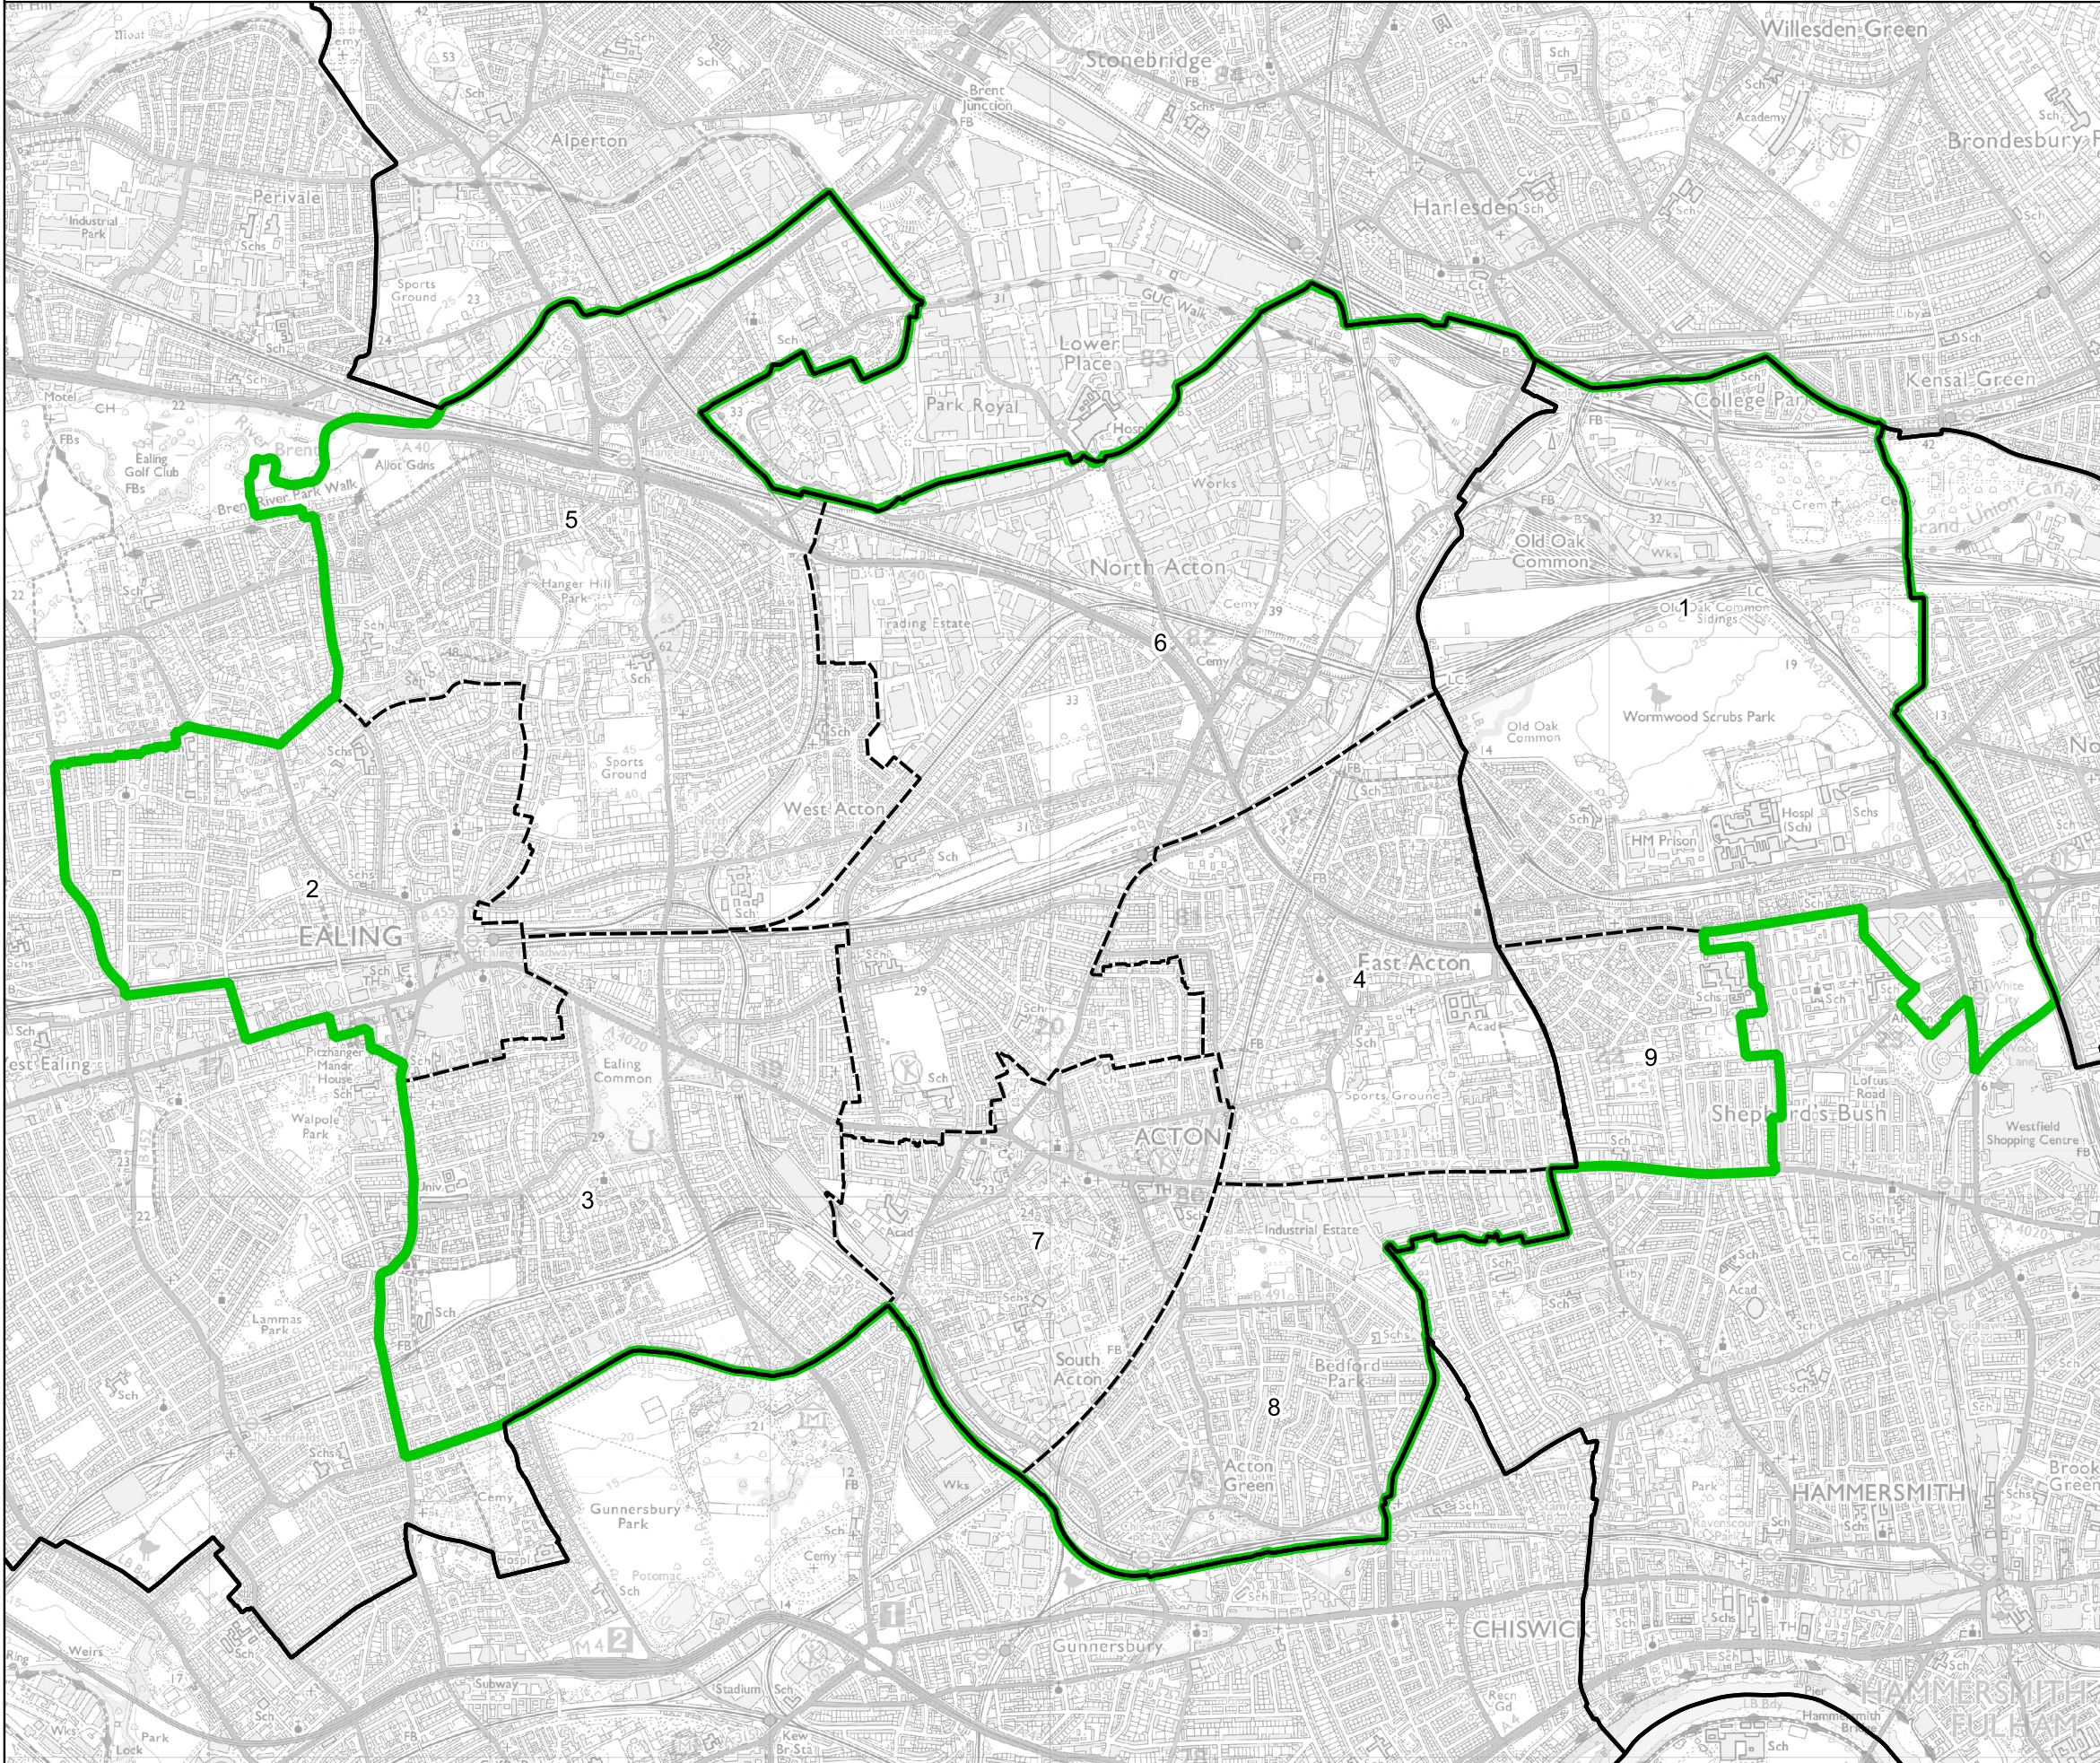

Boundary Commission for England - Final Recommendations for the London Region

Ealing Central and Acton Borough Constituency - Electorate 75,399

- Wards:
- 1 College Park & Old Oak
 - 2 Ealing Broadway
 - 3 Ealing Common
 - 4 East Acton
 - 5 Hanger Hill
 - 6 North Acton
 - 7 South Acton
 - 8 Southfield
 - 9 Wormholt

- Constituency
- Local Authorities
- Wards

© Crown copyright and database rights 2023 OS 100018289. You are permitted to use this data solely to enable you to respond to, or interact with, the organisation that provided you with the data. You are not permitted to copy, sub-licence, distribute or sell any of this data to third parties in any form. Third party rights to enforce the terms of this licence shall be reserved to OS.