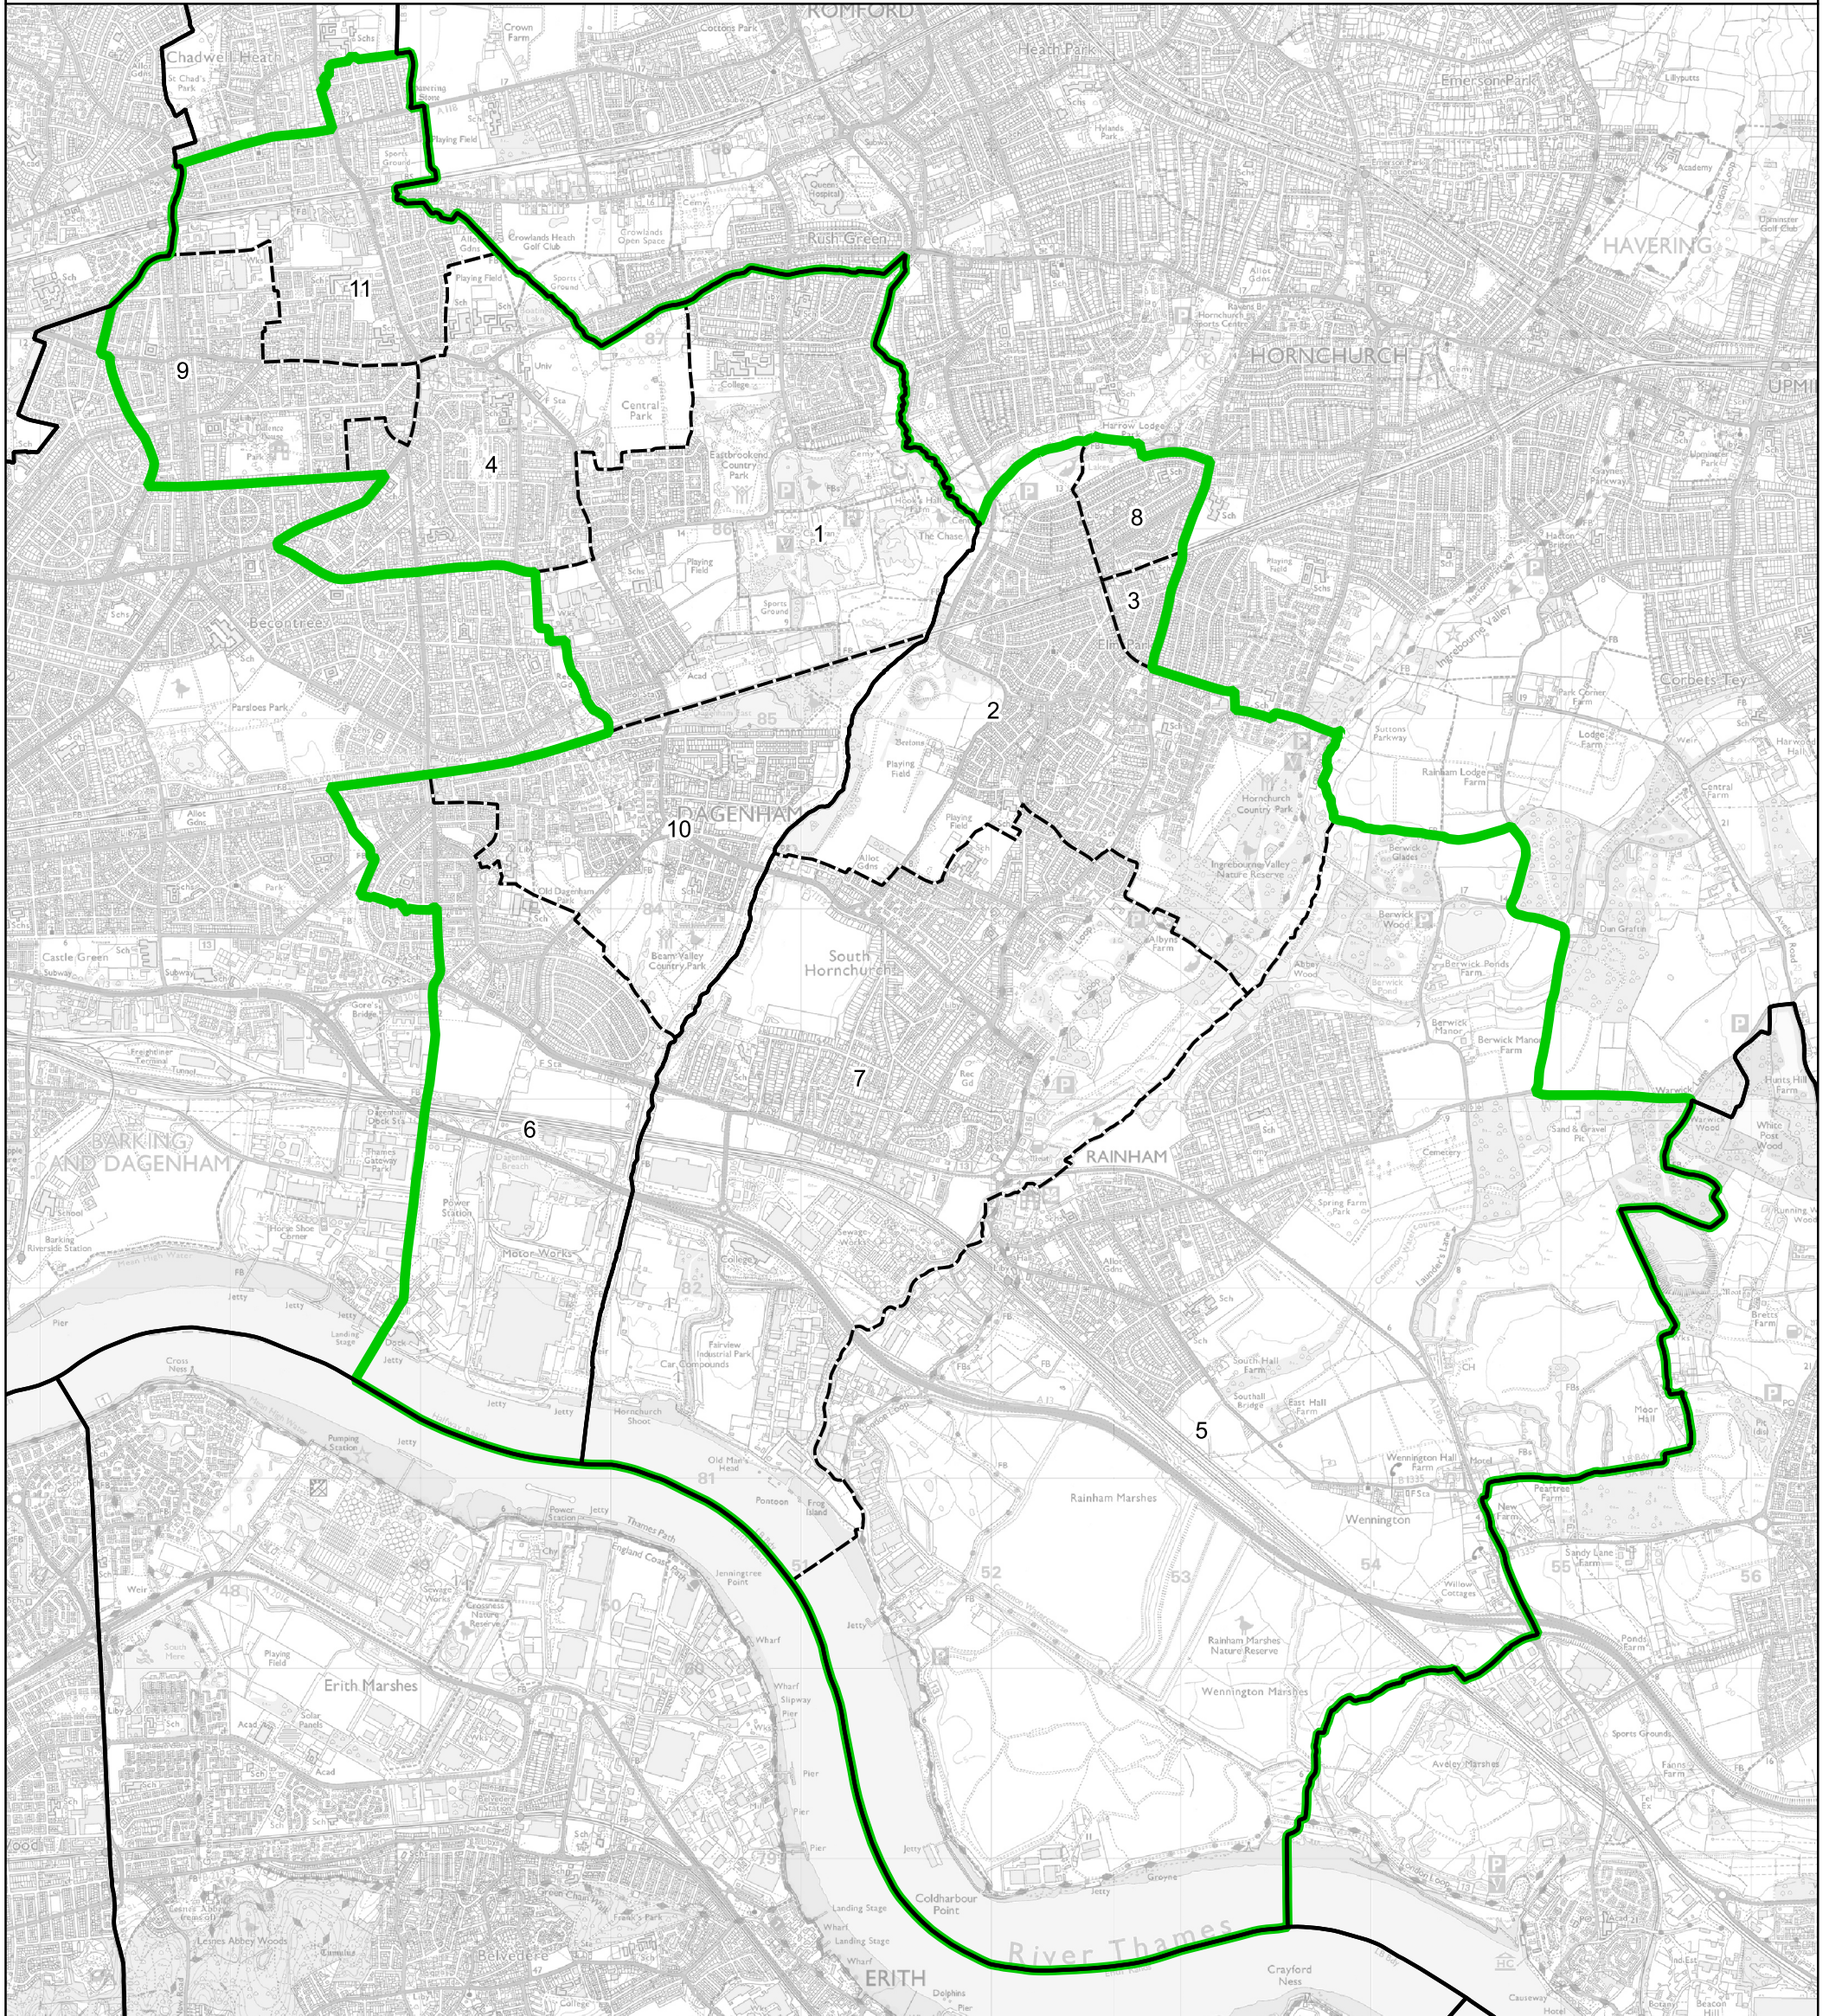

Boundary Commission for England - Final Recommendations for the London Region

Dagenham and Rainham Borough Constituency - Electorate 73,627

Wards:

- |                          |                       |
|--------------------------|-----------------------|
| 1 Eastbrook              | 8 St. Andrew's (Part) |
| 2 Elm Park               | 9 Valence             |
| 3 Hacton (Part)          | 10 Village            |
| 4 Heath                  | 11 Whalebone          |
| 5 Rainham and Wennington |                       |
| 6 River                  |                       |
| 7 South Hornchurch       |                       |

- Constituency
- Local Authorities
- Wards

© Crown copyright and database rights 2023 OS 100018289. You are permitted to use this data solely to enable you to respond to, or interact with, the organisation that provided you with the data. You are not permitted to copy, sub-licence, distribute or sell any of this data to third parties in any form. Third party rights to enforce the terms of this licence shall be reserved to OS.

Dagenham and Rainham Borough Constituency