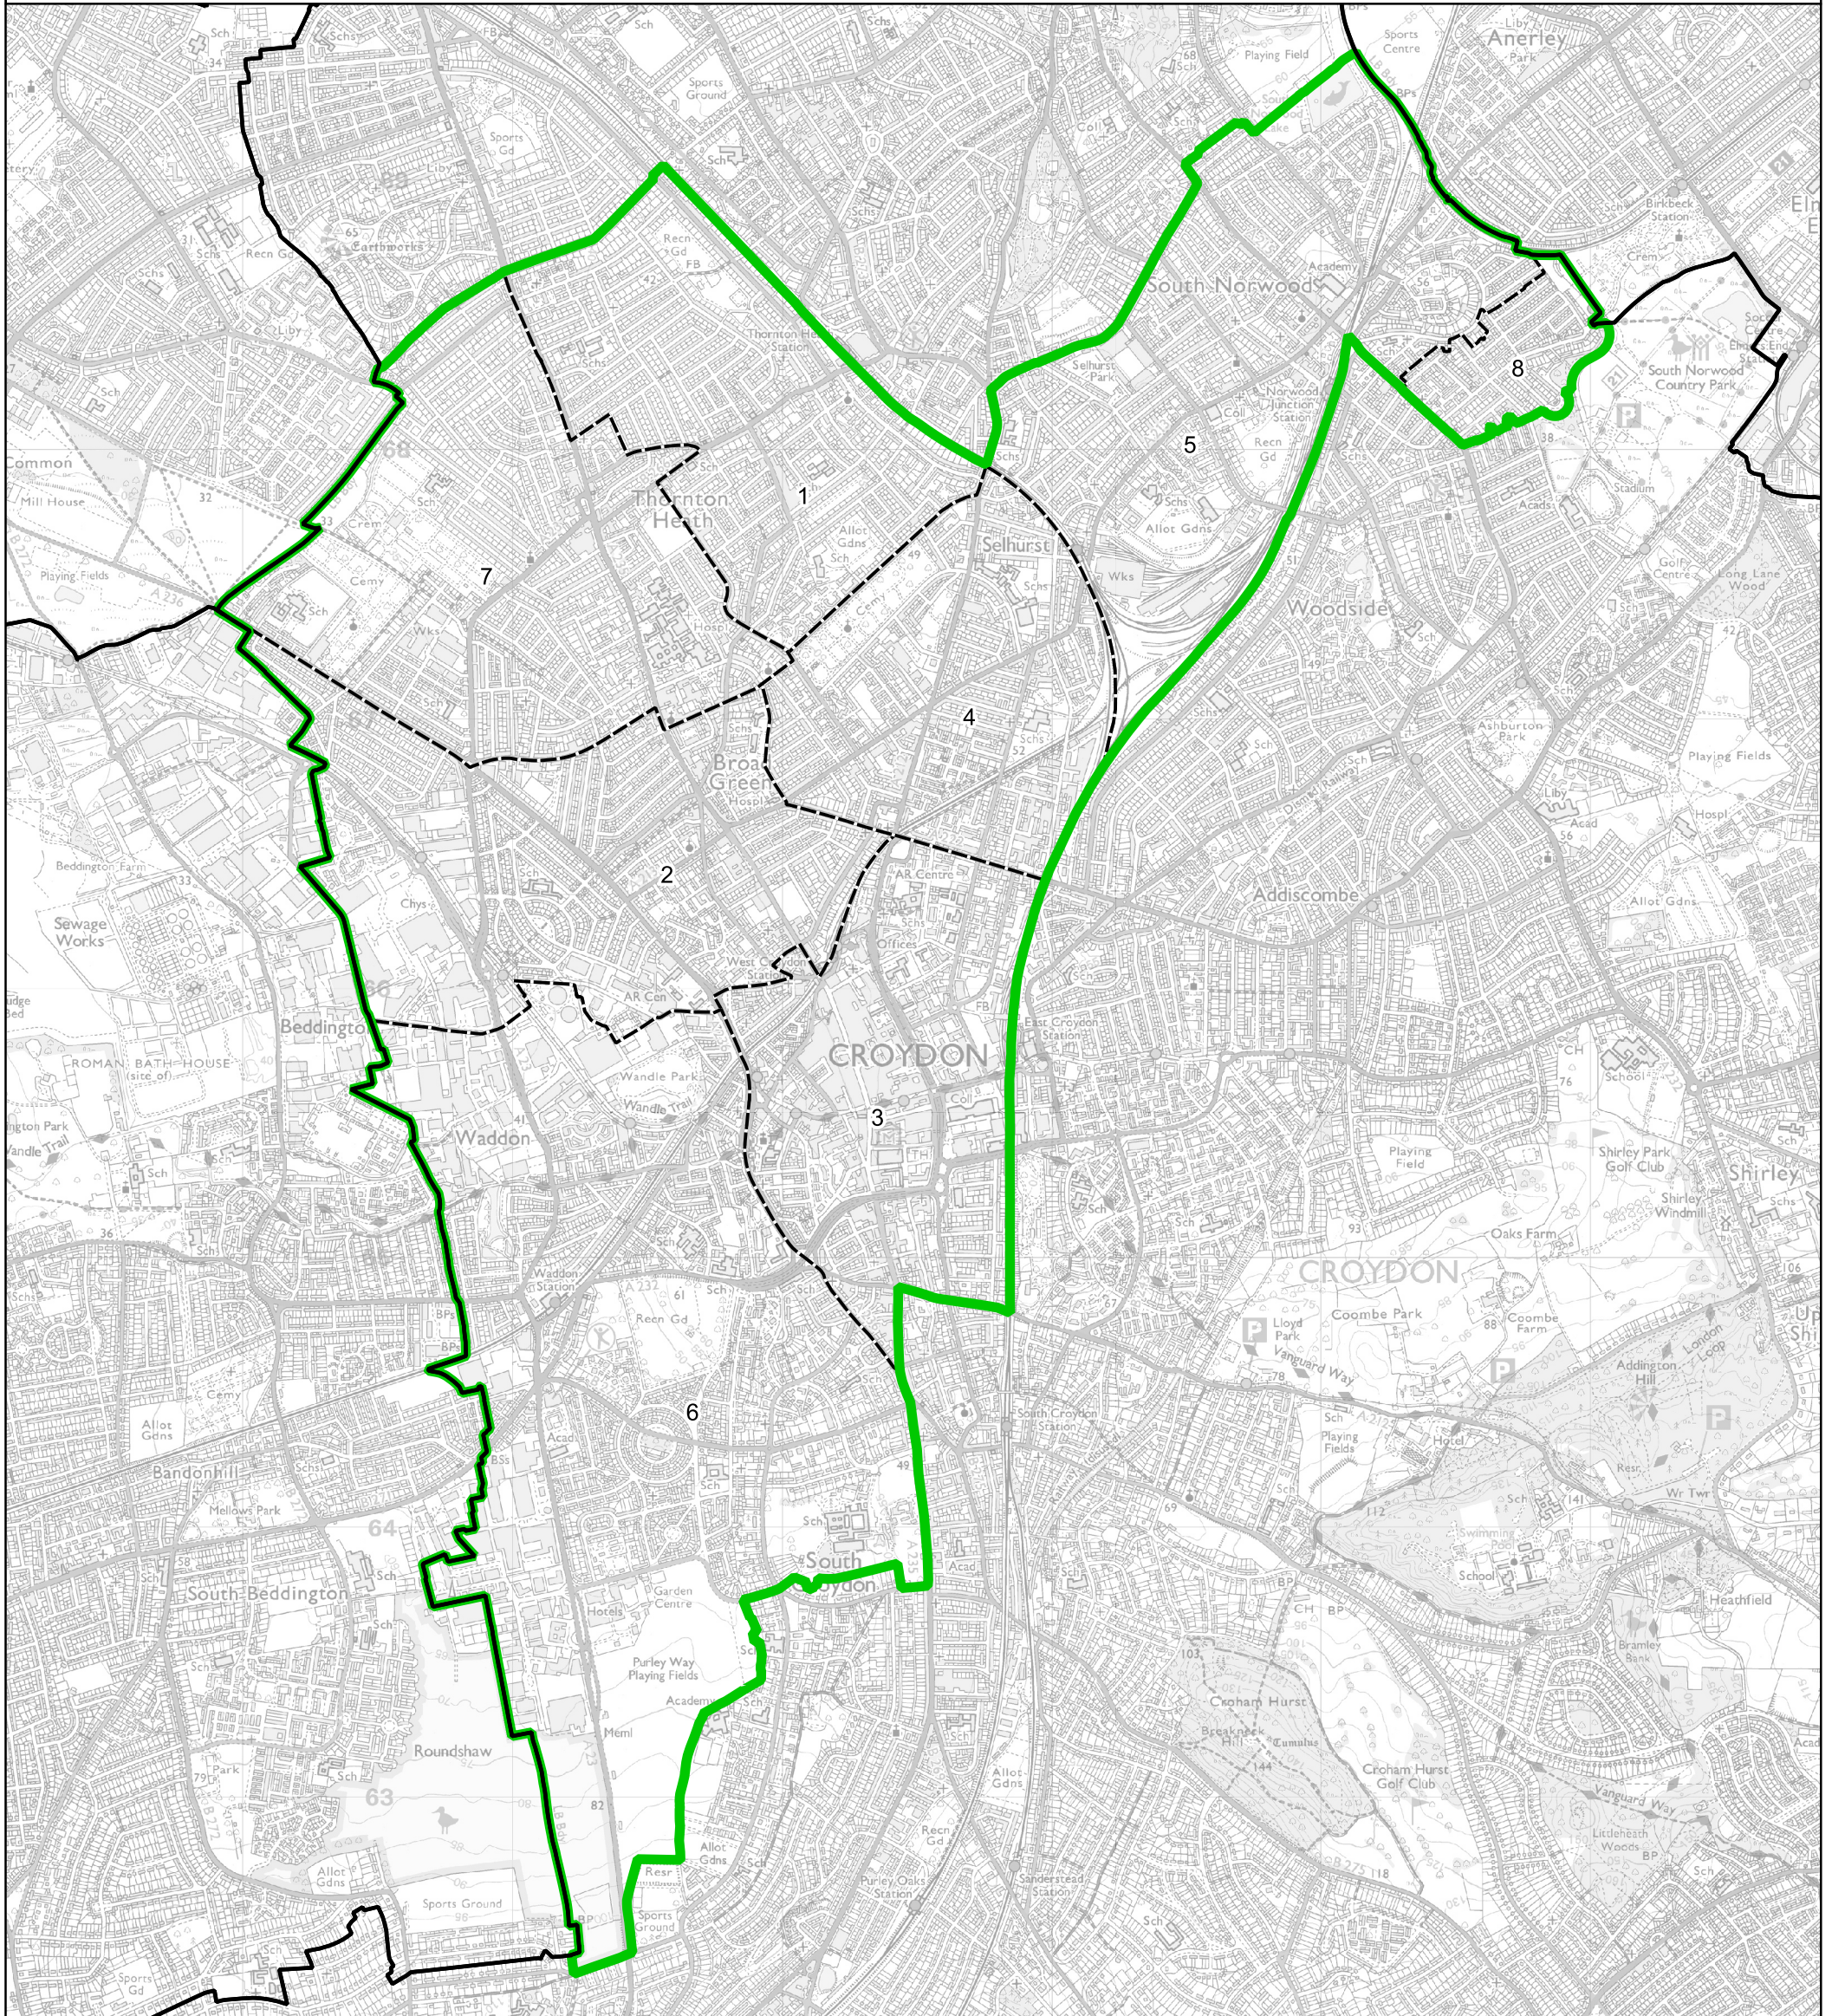

Boundary Commission for England - Final Recommendations for the London Region

Croydon West Borough Constituency - Electorate 70,812

Wards:

- 1 Bensham Manor
- 2 Broad Green
- 3 Fairfield
- 4 Selhurst
- 5 South Norwood
- 6 Waddon
- 7 West Thornton
- 8 Woodside (Part)