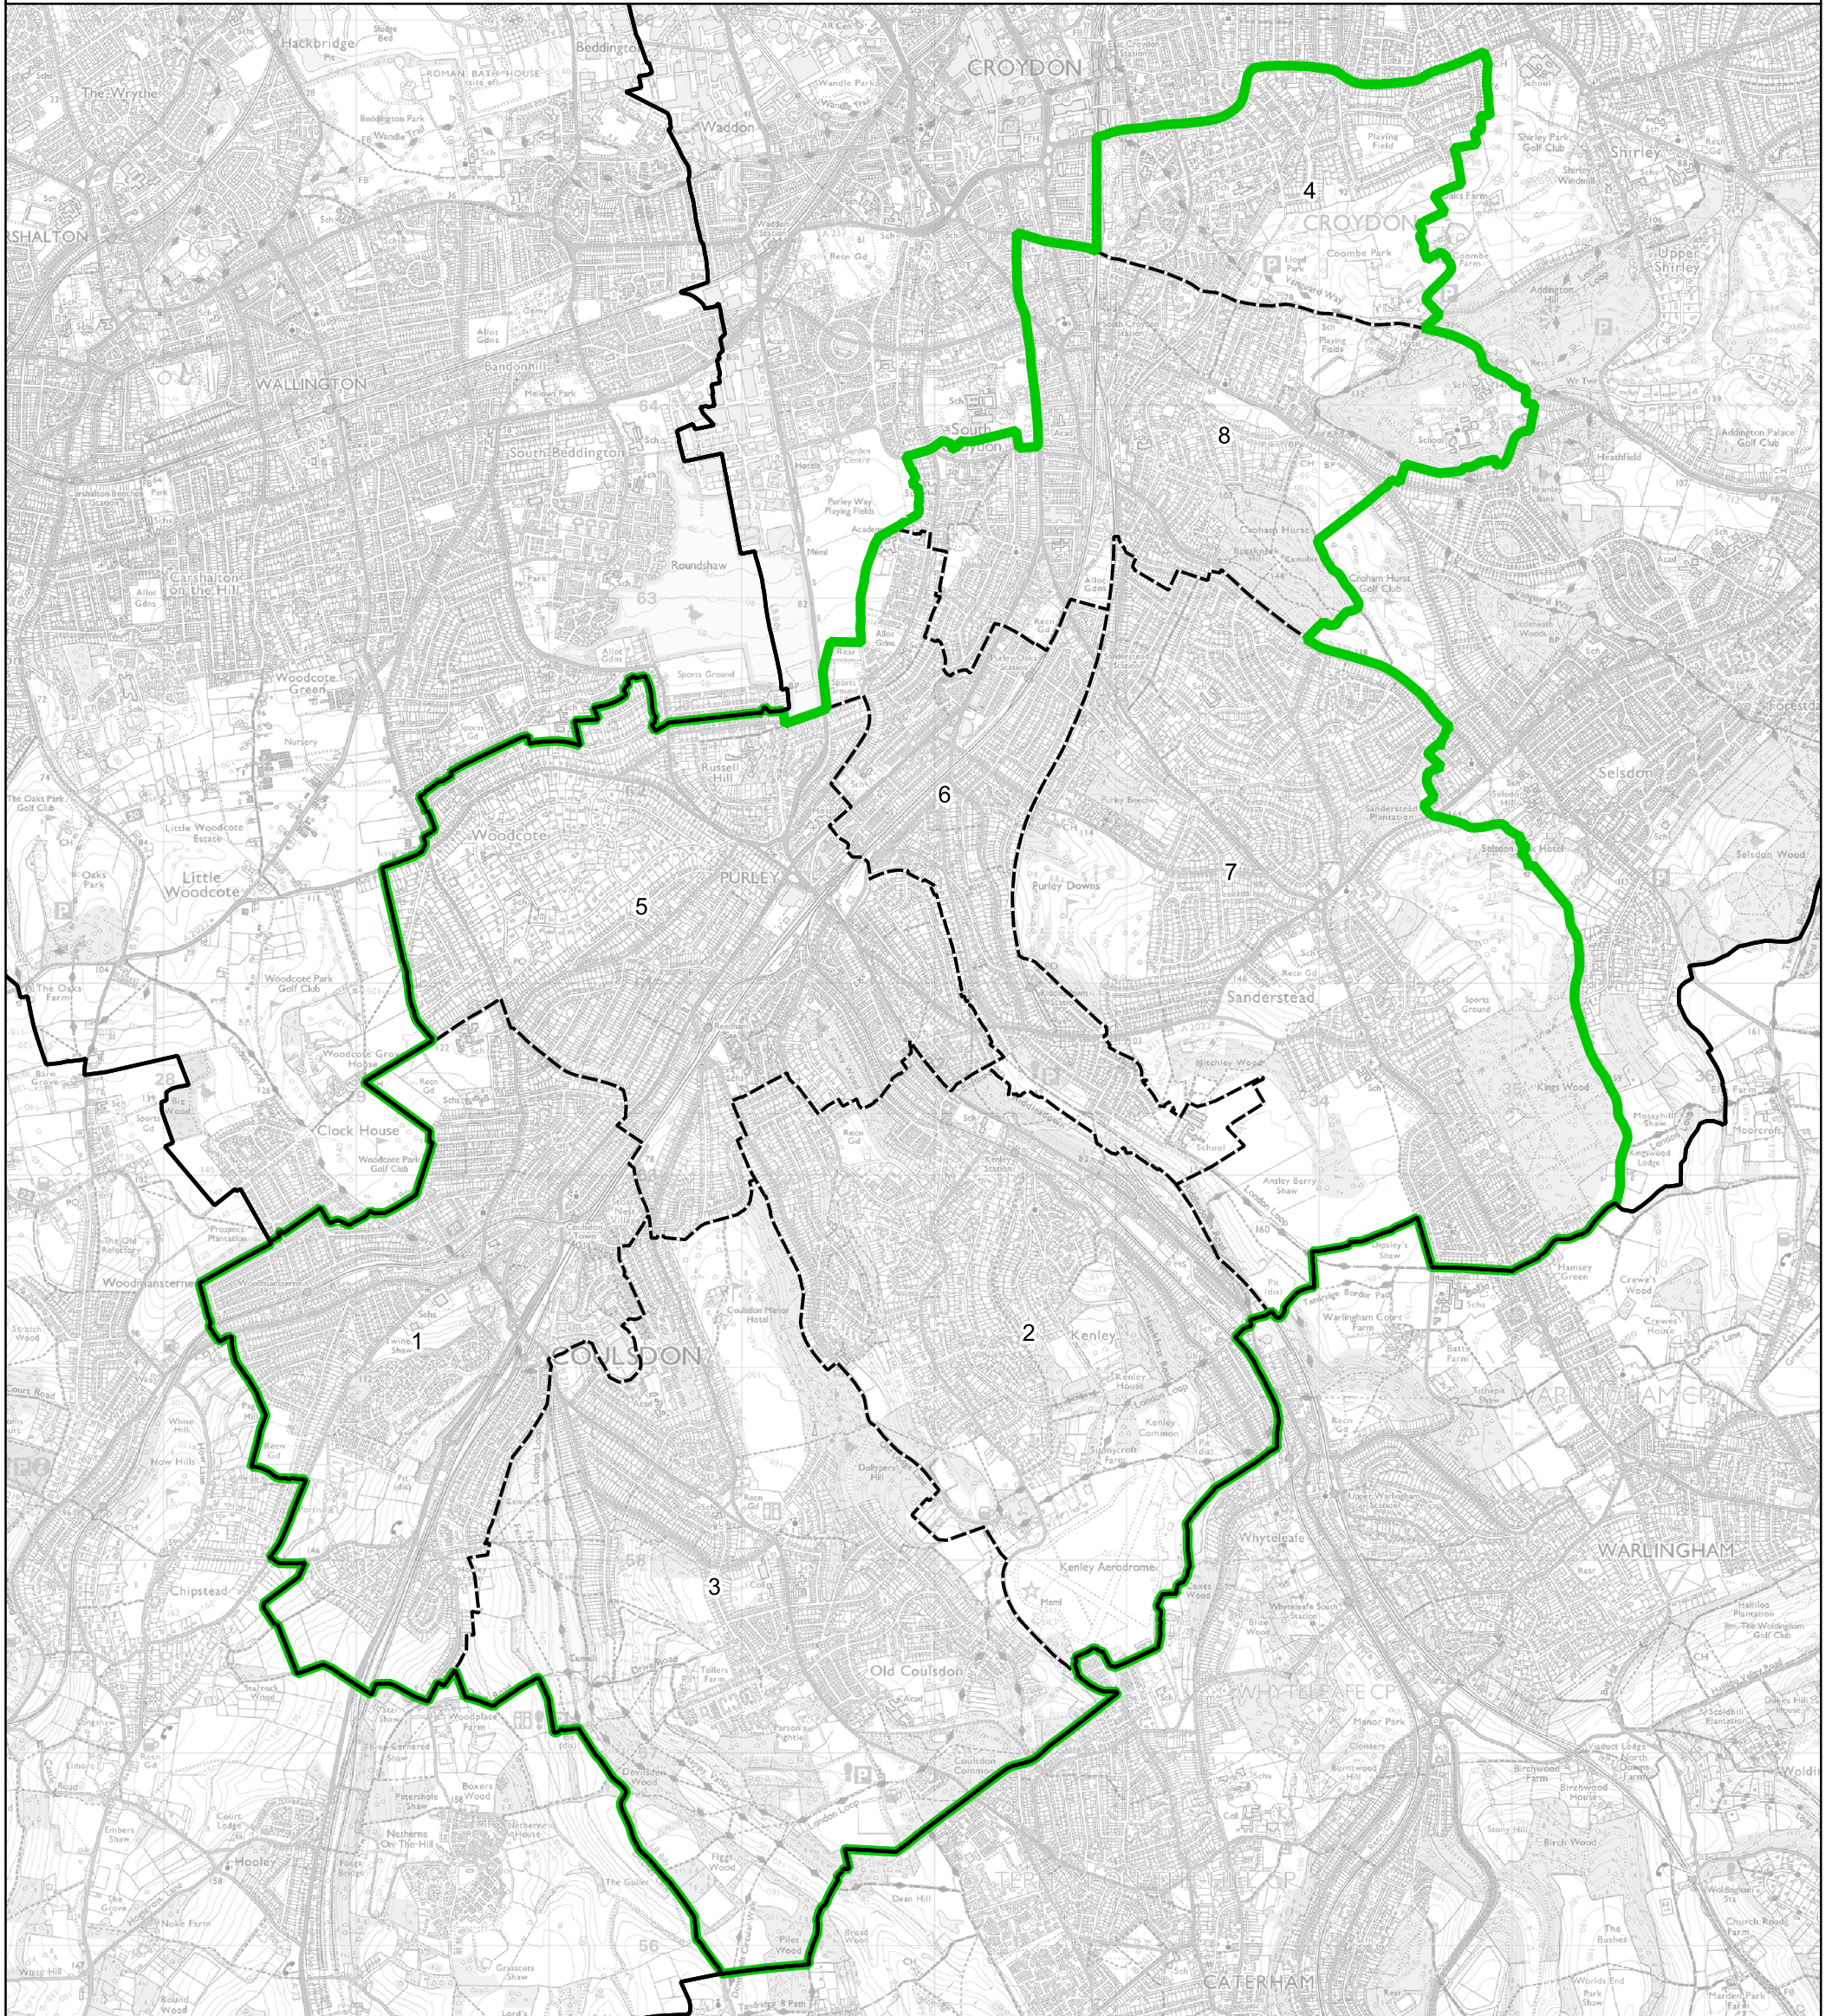

# Boundary Commission for England - Final Recommendations for the London Region

## Croydon South Borough Constituency - Electorate 71,541

### Wards:

- |                             |                 |
|-----------------------------|-----------------|
| 1 Coulsdon Town             | 8 South Croydon |
| 2 Kenley                    |                 |
| 3 Old Coulsdon              |                 |
| 4 Park Hill & Whitgift      |                 |
| 5 Purley & Woodcote         |                 |
| 6 Purley Oaks & Riddlesdown |                 |
| 7 Sanderstead               |                 |