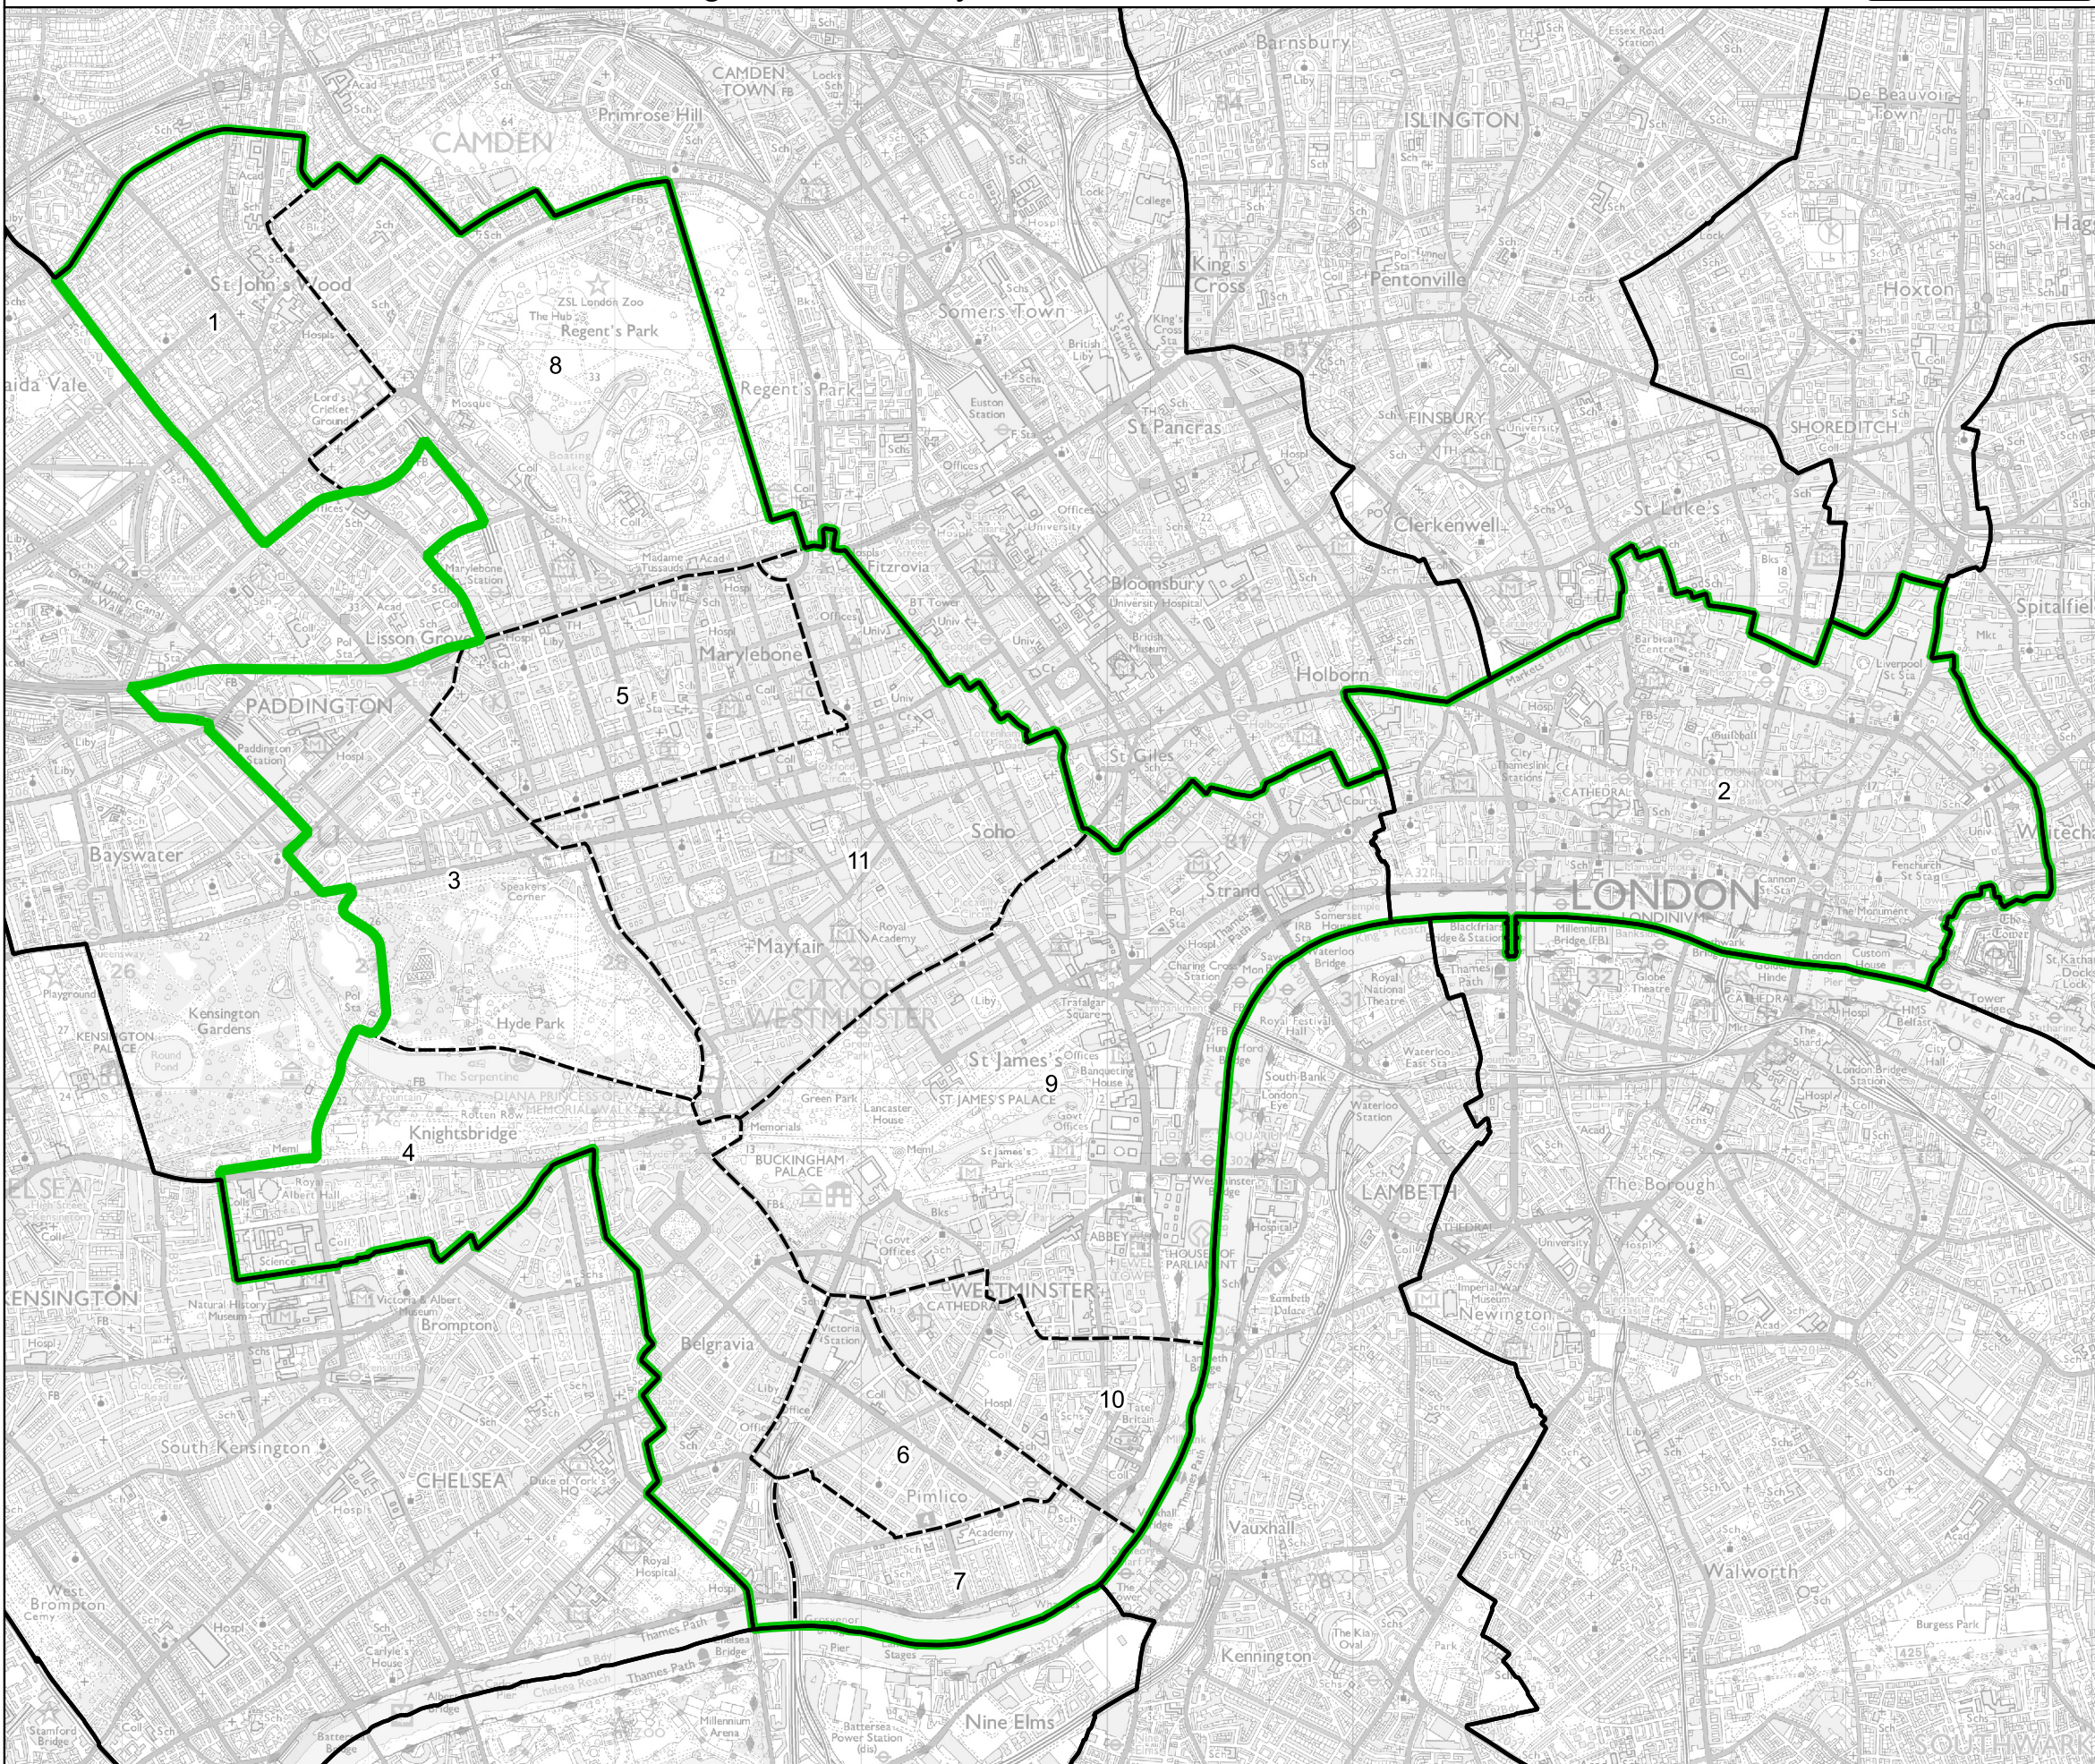

Boundary Commission for England - Final Recommendations for the London Region

Cities of London and Westminster Borough Constituency - Electorate 73,140

- Wards:
- 1 Abbey Road
 - 2 City and County of the City of London
 - 3 Hyde Park
 - 4 Knightsbridge & Belgravia
 - 5 Marylebone
 - 6 Pimlico North
 - 7 Pimlico South
 - 8 Regent's Park
 - 9 St James's
 - 10 Vincent Square
 - 11 West End

- Constituency
- Local Authorities
- Wards

© Crown copyright and database rights 2023 OS 100018289. You are permitted to use this data solely to enable you to respond to, or interact with, the organisation that provided you with the data. You are not permitted to copy, sub-licence, distribute or sell any of this data to third parties in any form. Third party rights to enforce the terms of this licence shall be reserved to OS.

Cities of London and Westminster Borough Constituency