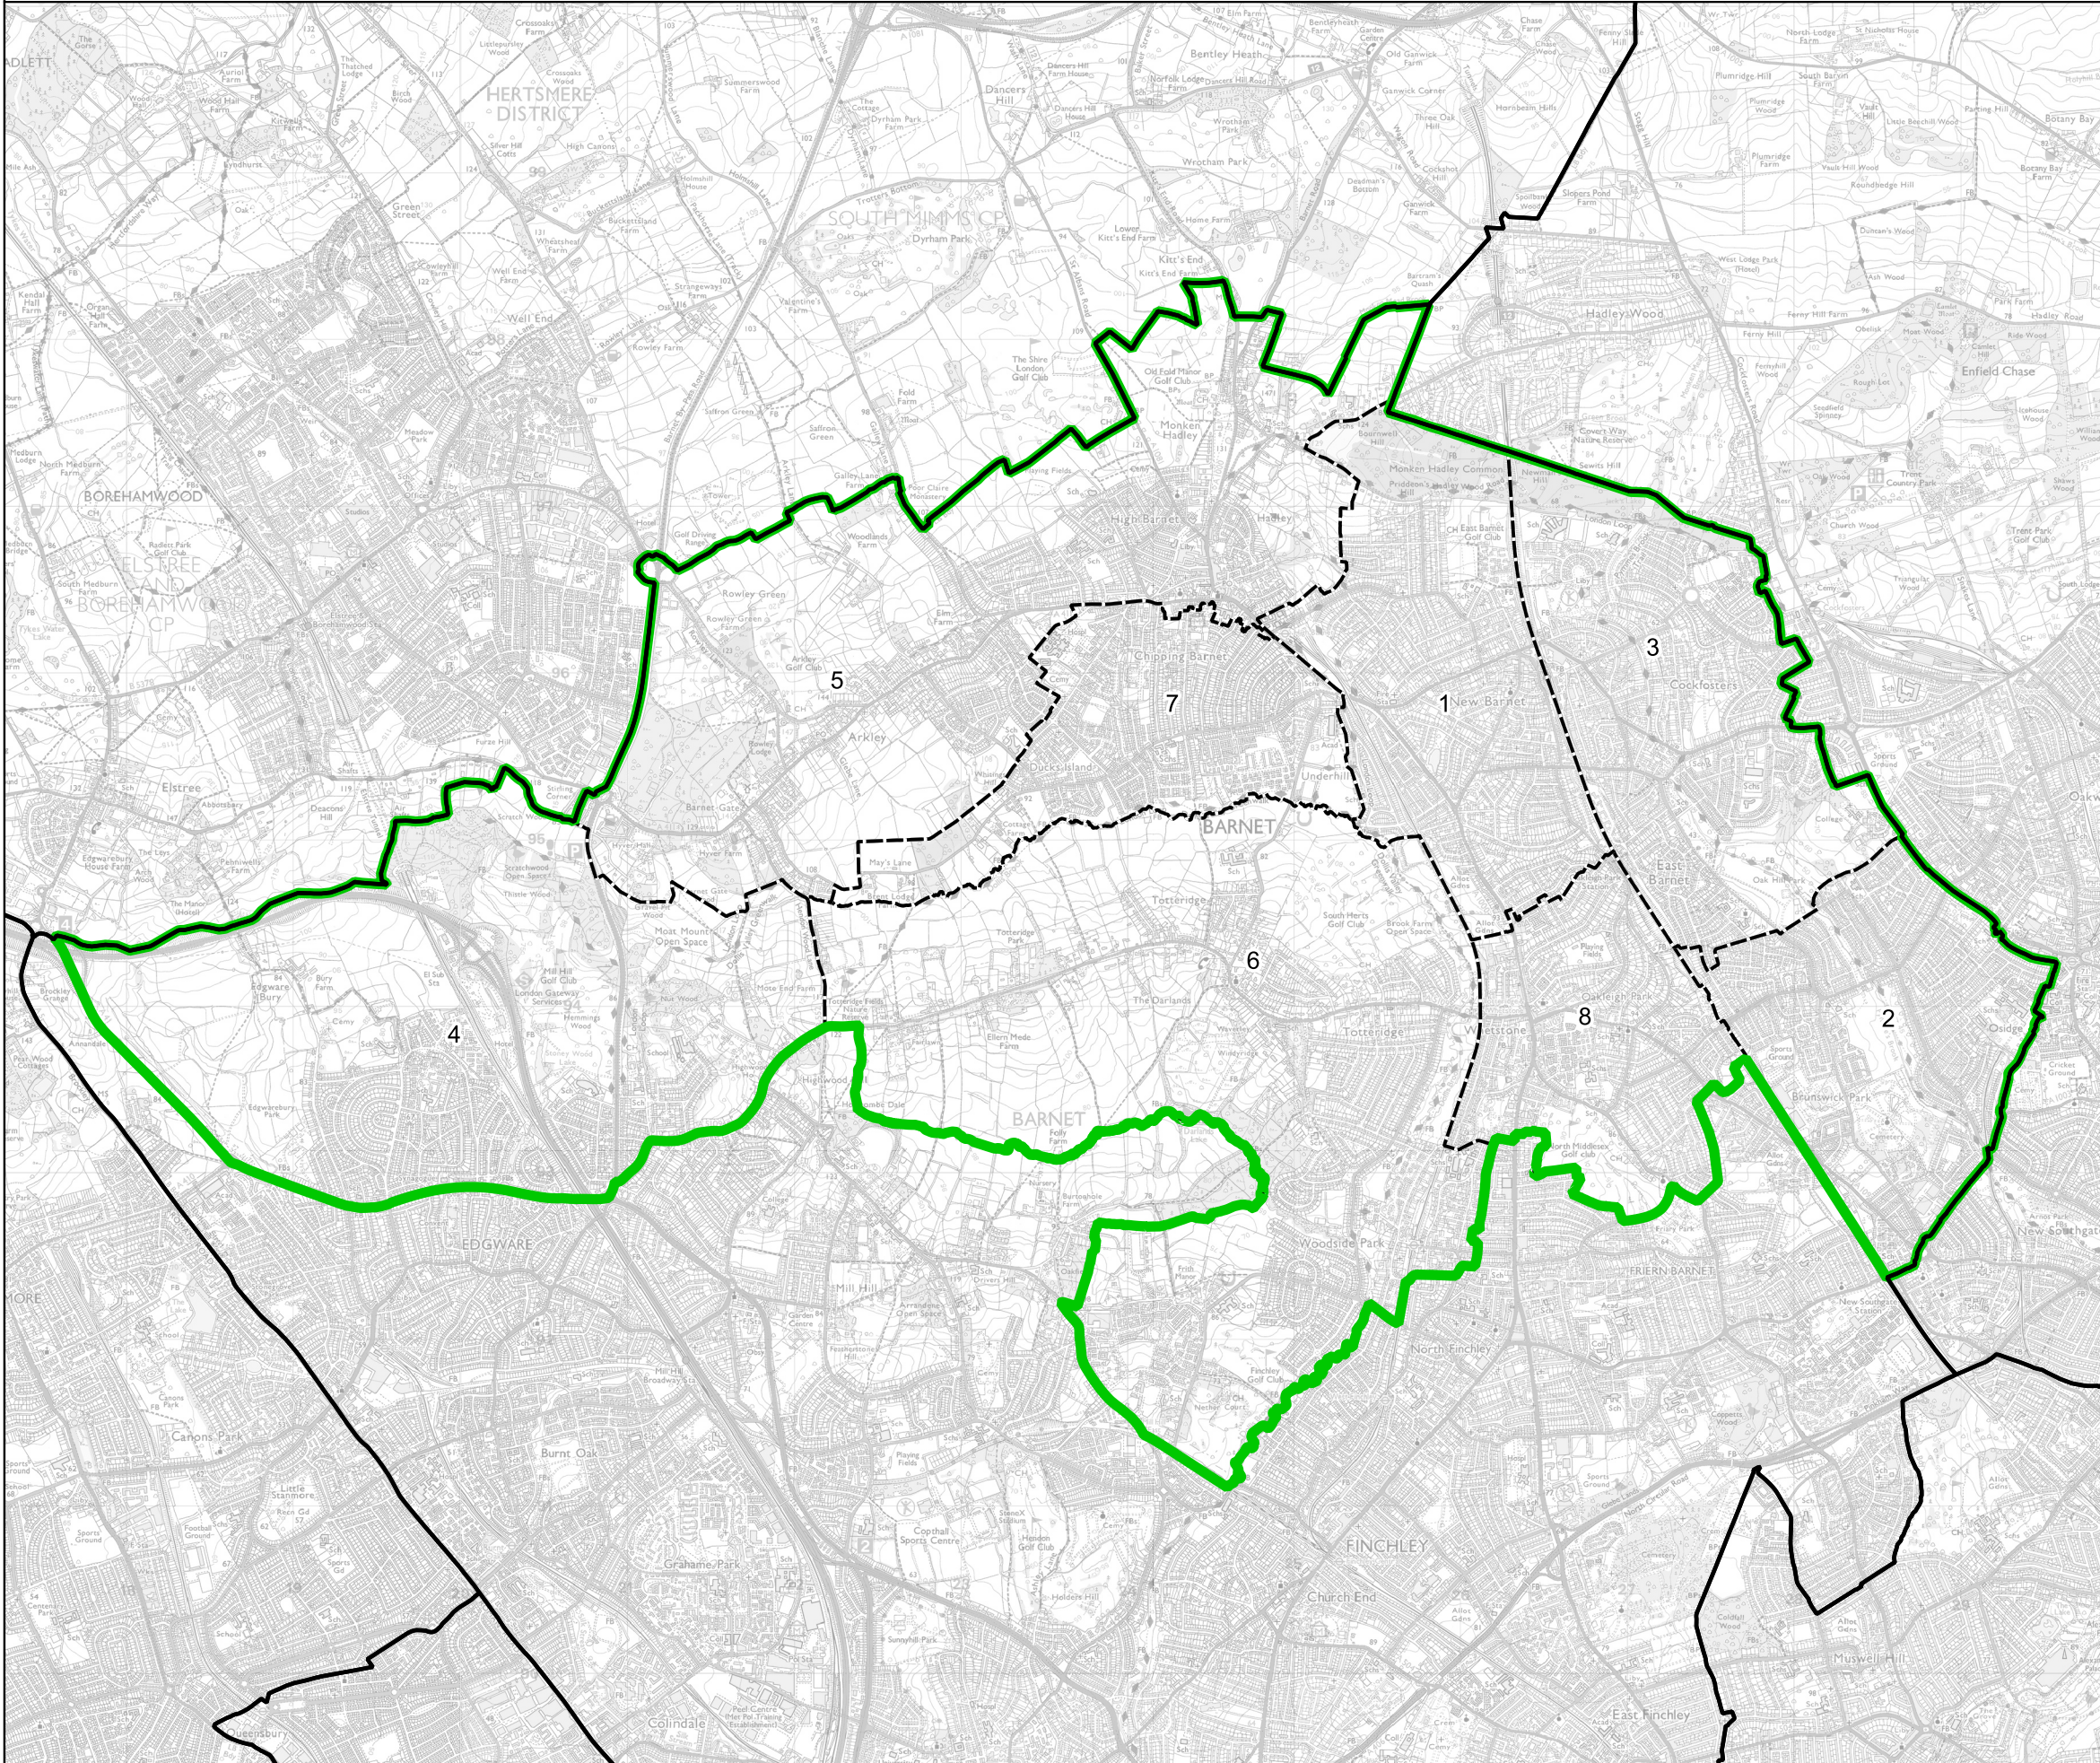

Boundary Commission for England - Final Recommendations for the London Region

Chipping Barnet Borough Constituency - Electorate 76,187

- Wards:
- 1 Barnet Vale
 - 2 Brunswick Park
 - 3 East Barnet
 - 4 Edgwarebury
 - 5 High Barnet
 - 6 Totteridge & Woodside
 - 7 Underhill
 - 8 Whetstone