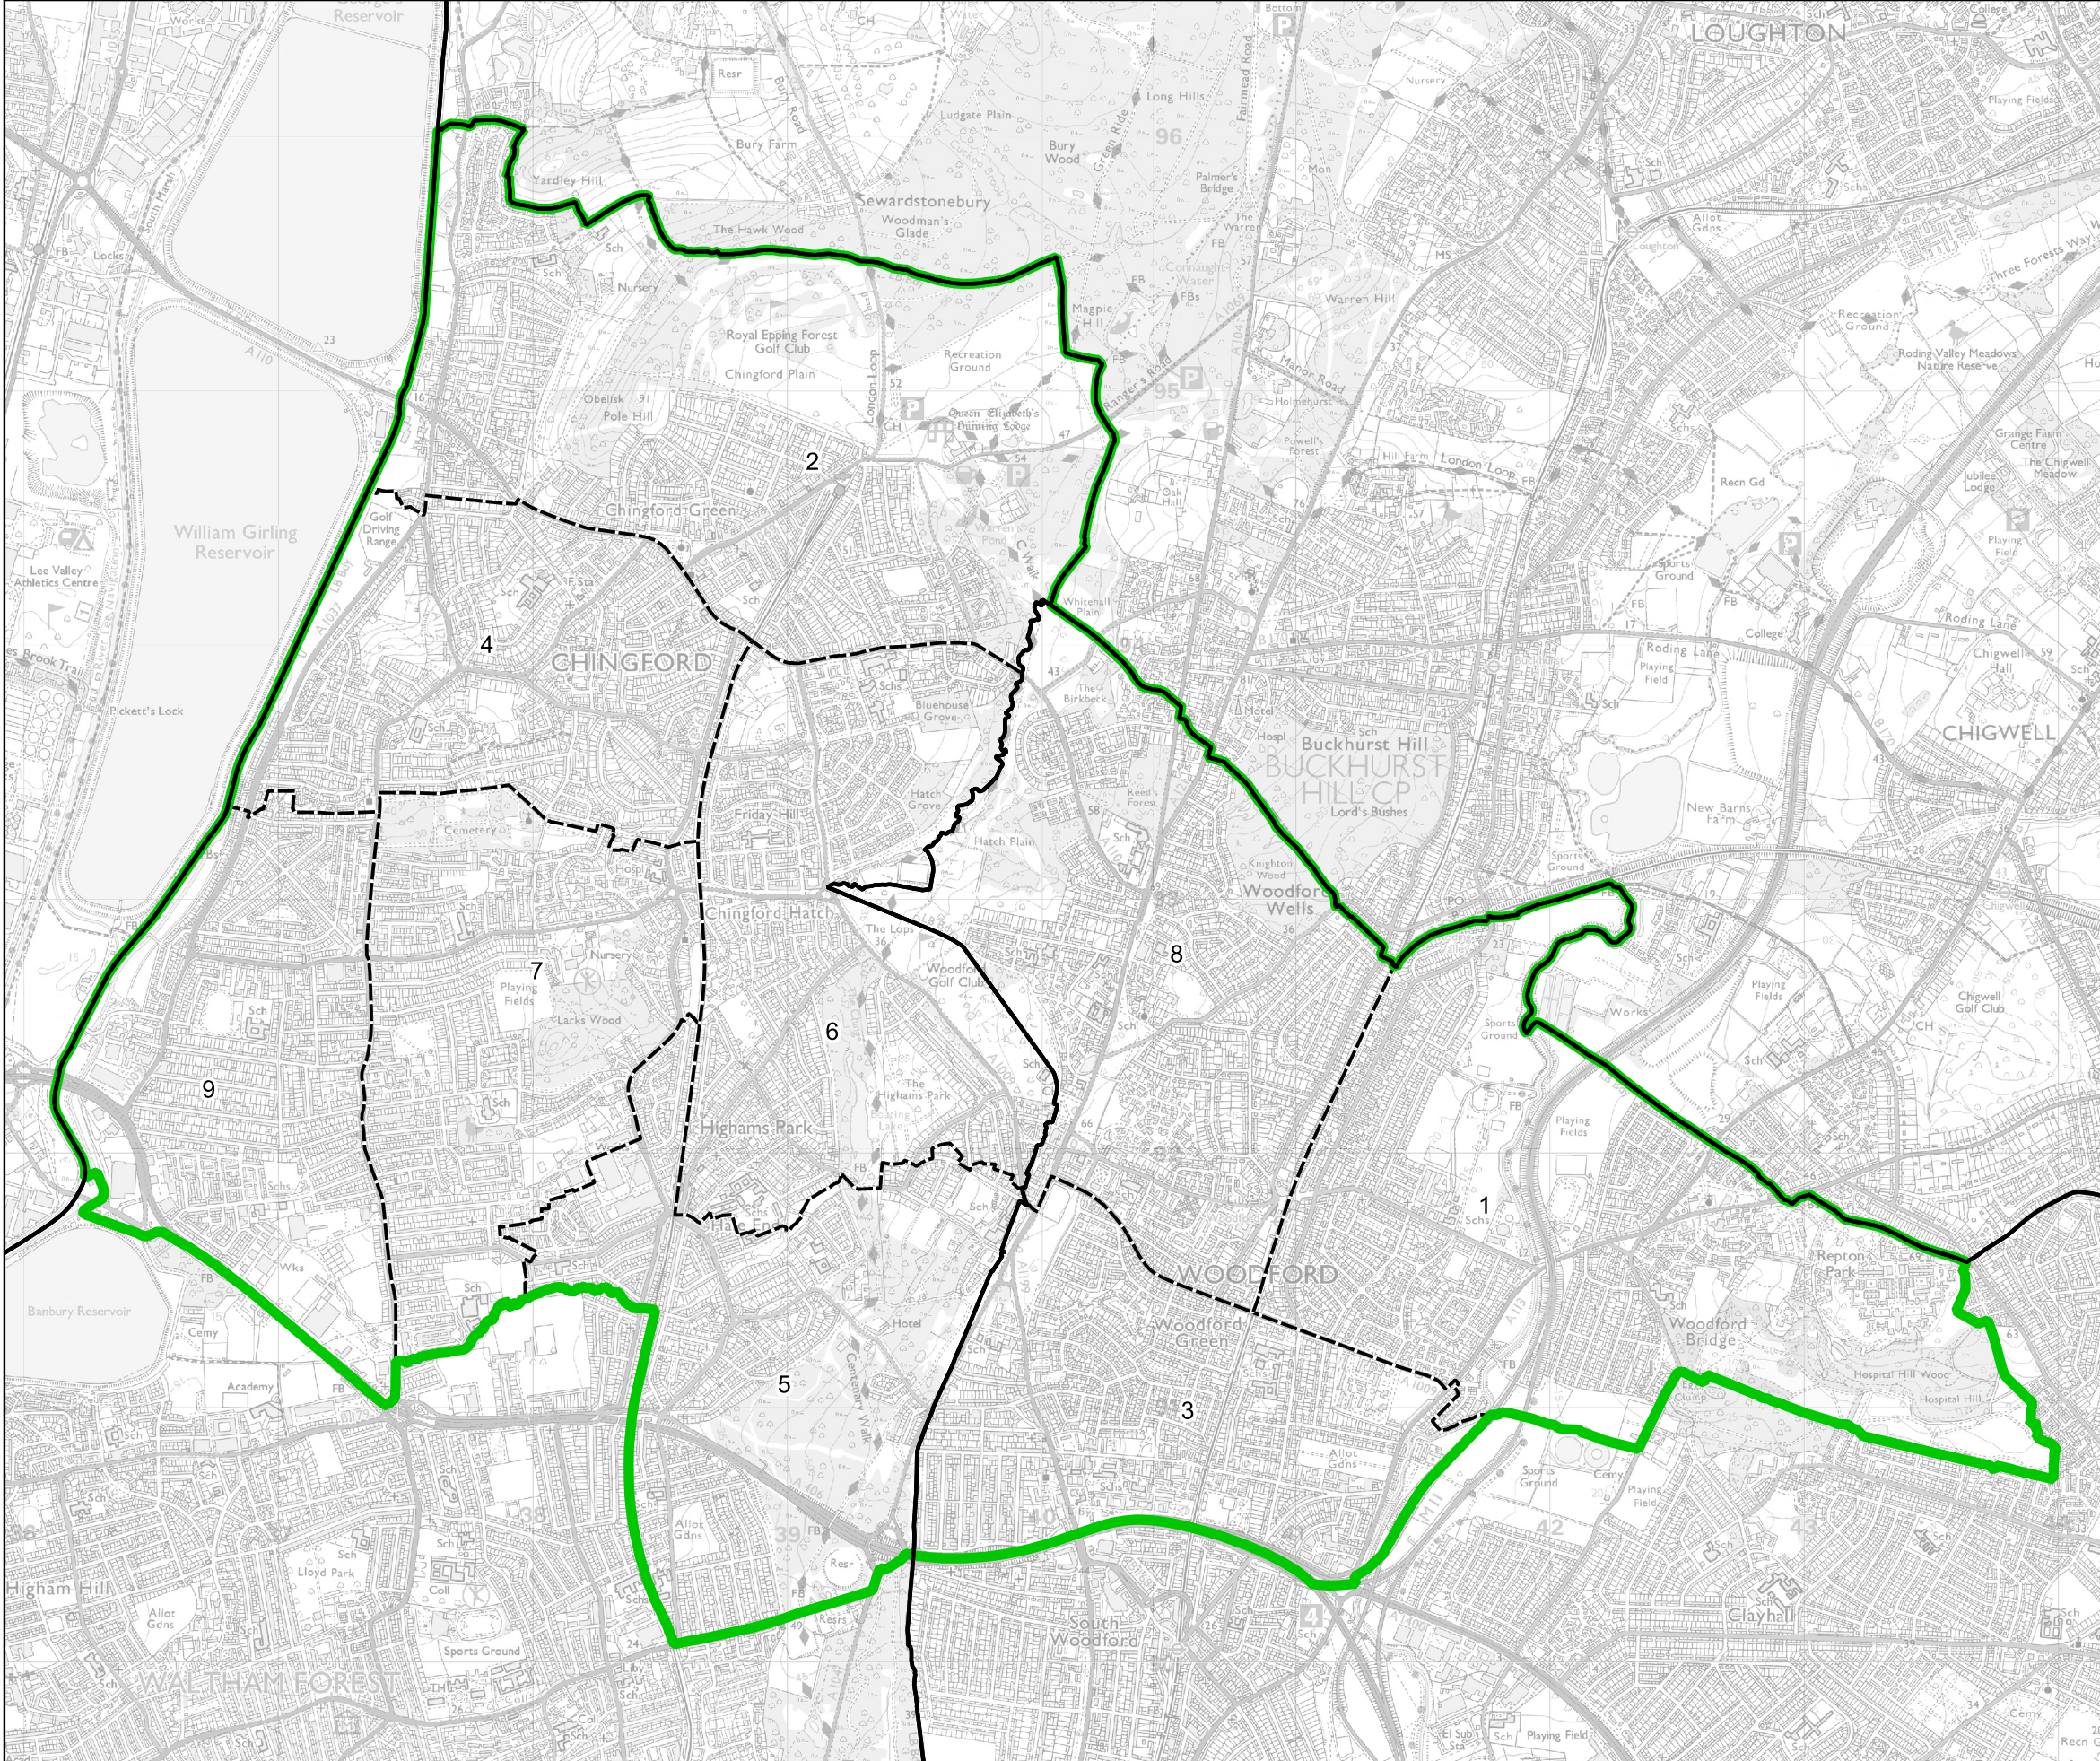

# Boundary Commission for England - Final Recommendations for the London Region

## Chingford and Woodford Green Borough Constituency - Electorate 75,677

Wards:

- 1 Bridge
- 2 Chingford Green
- 3 Churchfields
- 4 Endlebury
- 5 Hale End and Highams Park
- 6 Hatch Lane
- 7 Larkswood
- 8 Monkshams
- 9 Valley

**Legend:**

- Constituency
- Local Authorities
- Wards

0 0.4 0.8 km

© Crown copyright and database rights 2023 OS 100018289. You are permitted to use this data solely to enable you to respond to, or interact with, the organisation that provided you with the data. You are not permitted to copy, sub-licence, distribute or sell any of this data to third parties in any form. Third party rights to enforce the terms of this licence shall be reserved to OS.