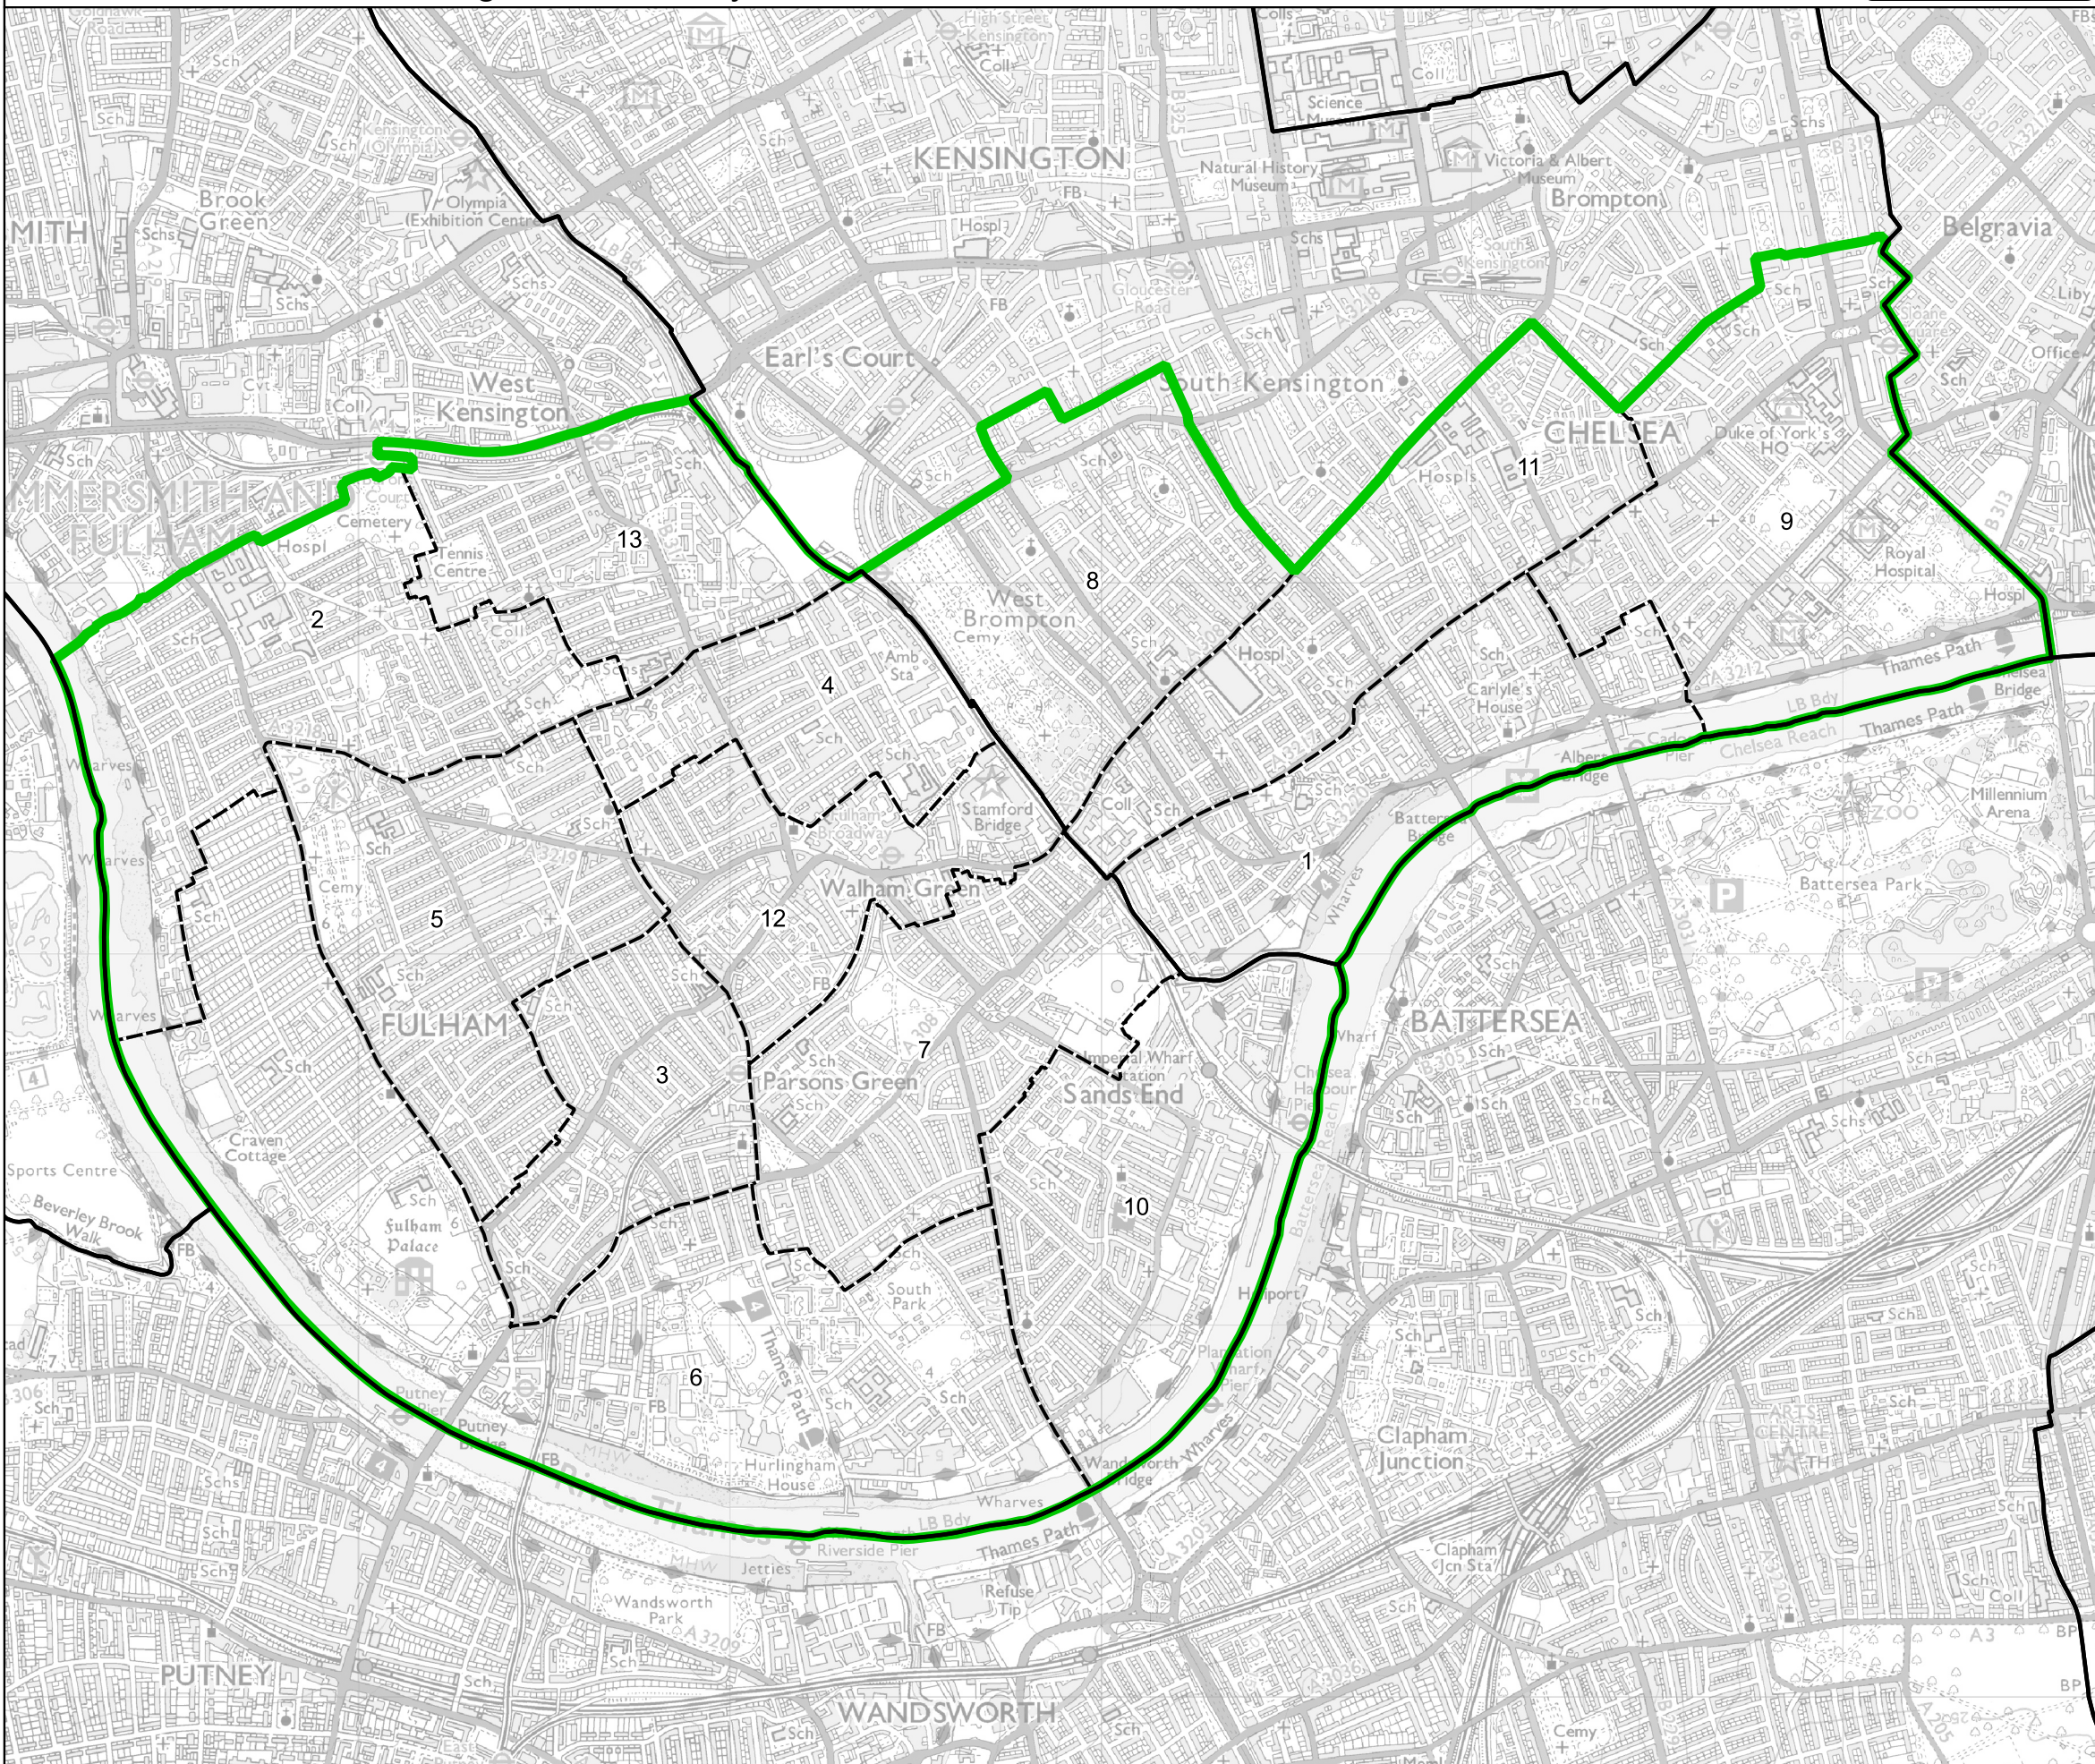

# Boundary Commission for England - Final Recommendations for the London Region

## Chelsea and Fulham Borough Constituency - Electorate 76,481

Wards:

- 1 Chelsea Riverside
- 2 Fulham Reach
- 3 Fulham Town
- 4 Lillie
- 5 Munster
- 6 Palace & Hurlingham
- 7 Parsons Green & Sandford
- 8 Redcliffe
- 9 Royal Hospital
- 10 Sands End
- 11 Stanley
- 12 Walham Green
- 13 West Kensington