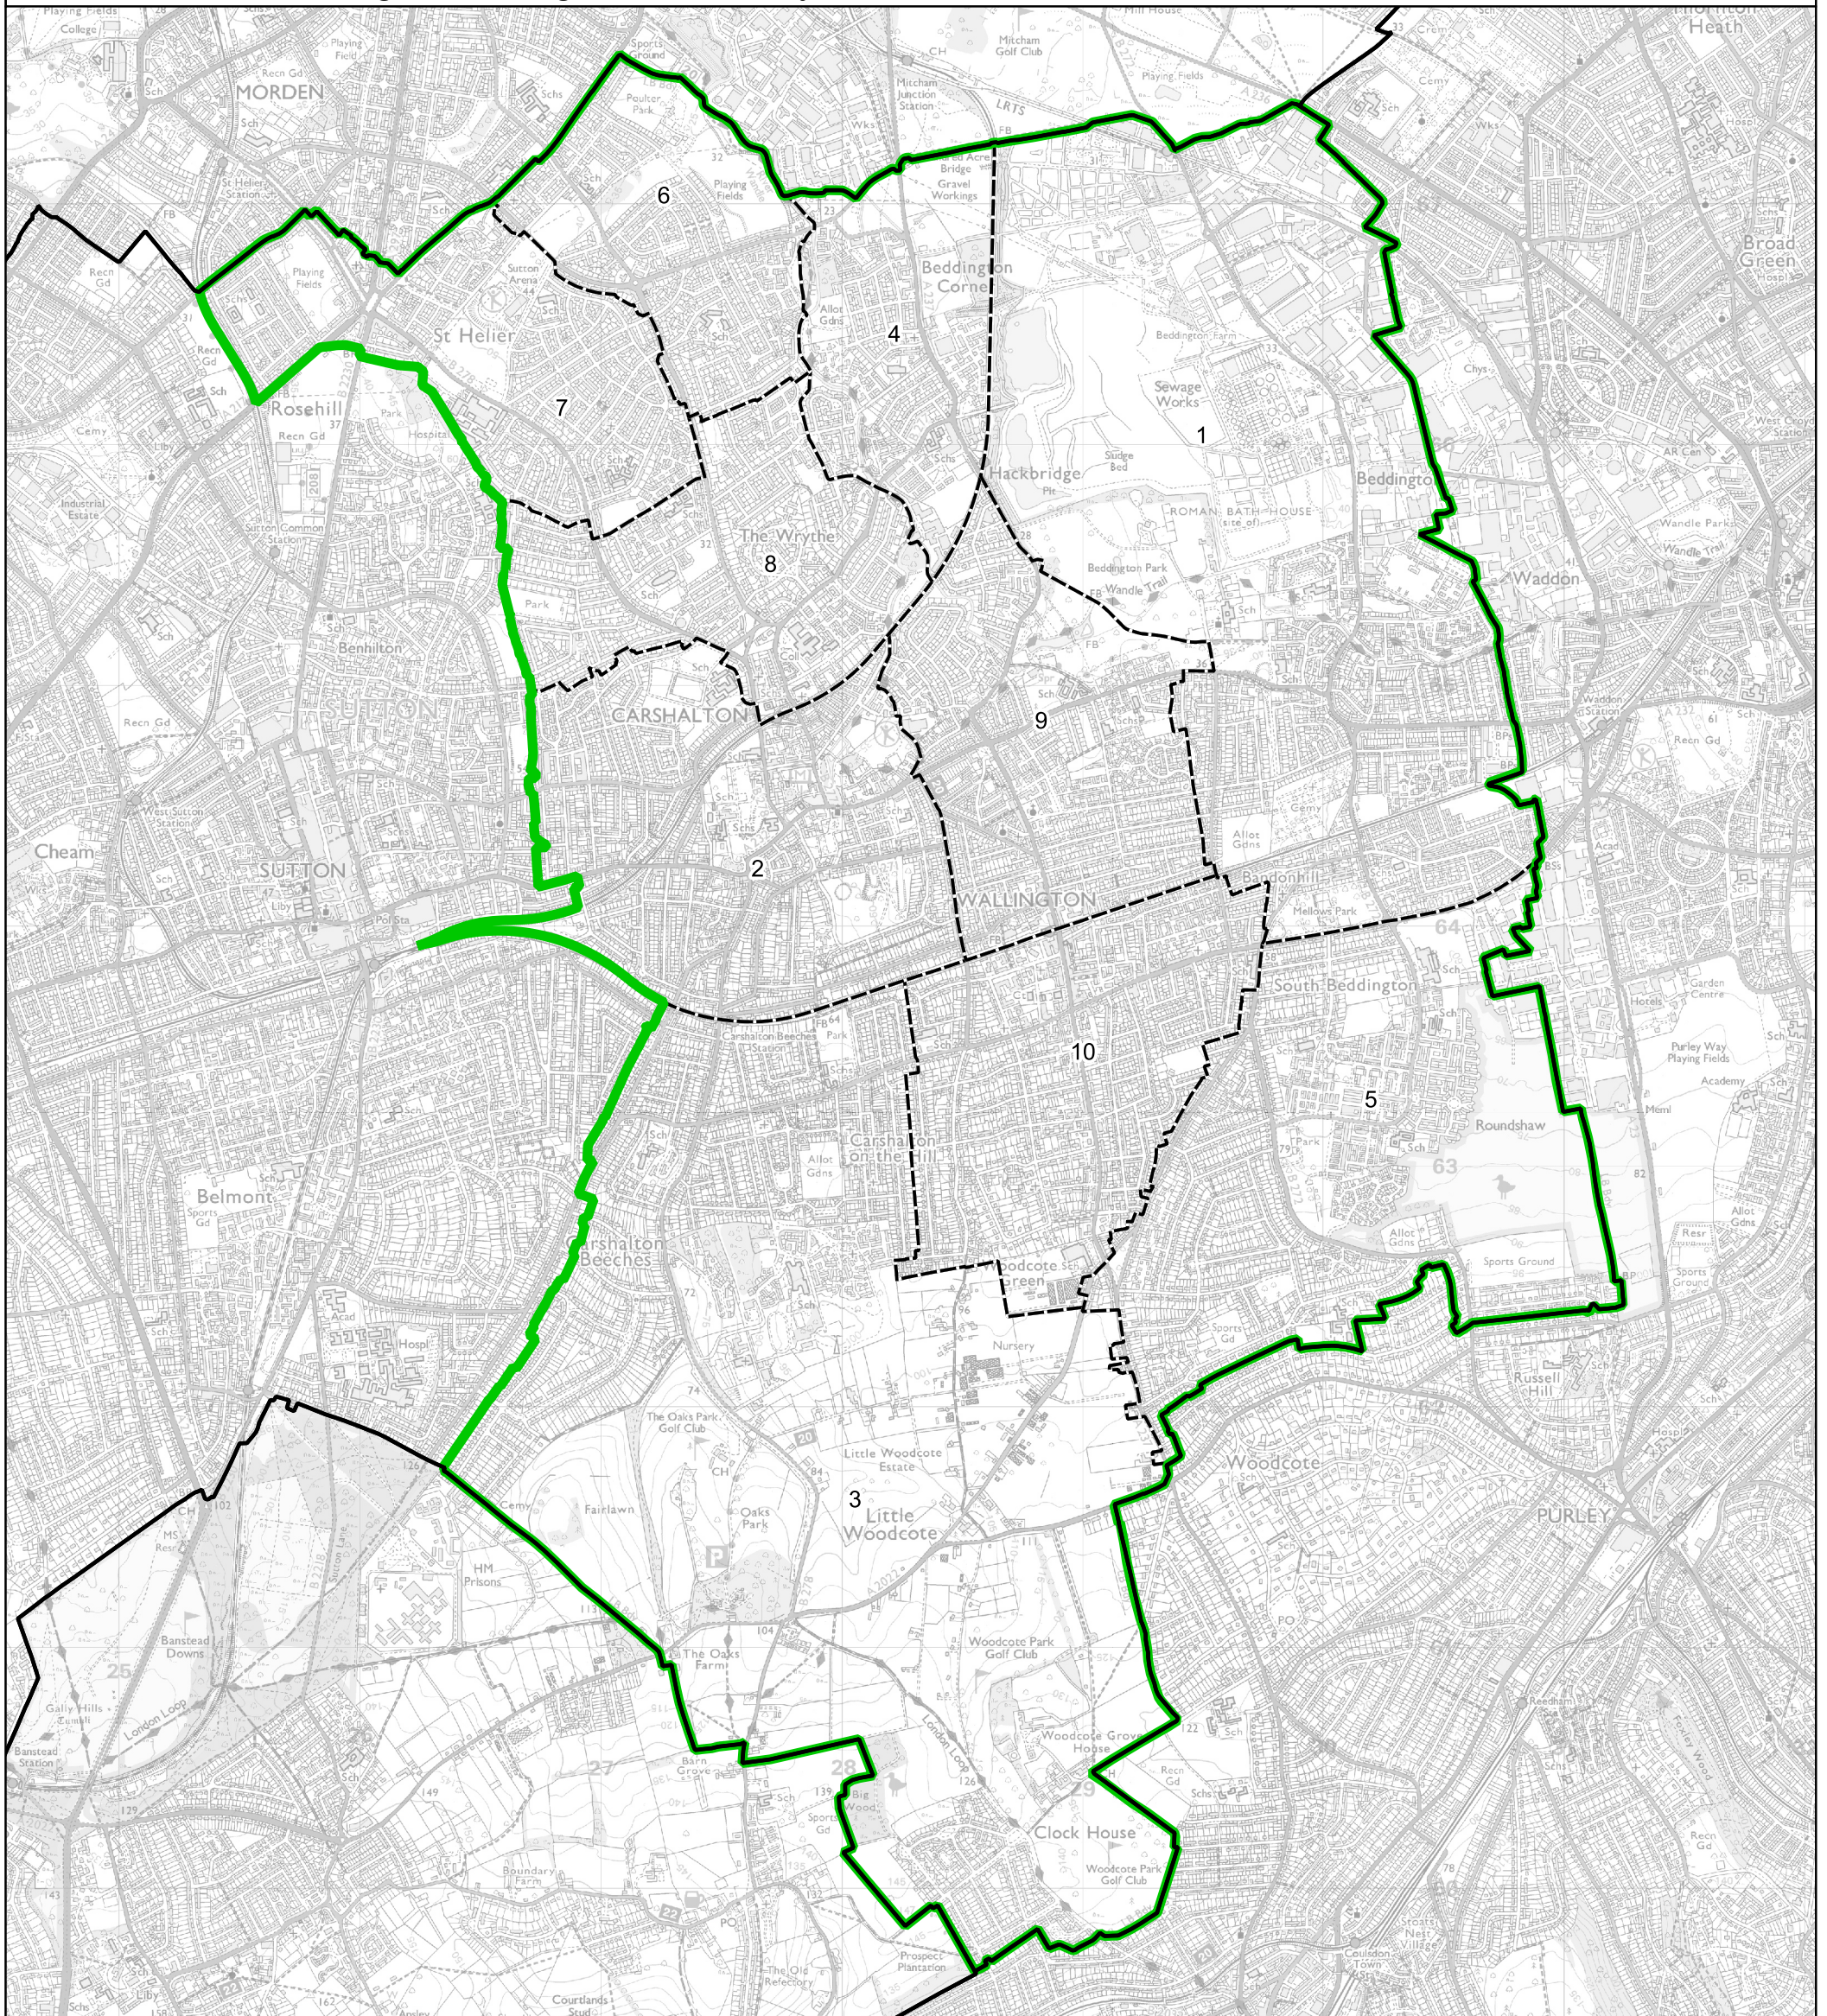

Boundary Commission for England - Final Recommendations for the London Region
 Carshalton and Wallington Borough Constituency - Electorate 72,755

Wards:

- | | |
|---------------------------------|---------------------|
| 1 Beddington | 7 St Helier West |
| 2 Carshalton Central | 8 The Wrythe |
| 3 Carshalton South & Clockhouse | 9 Wallington North |
| 4 Hackbridge | 10 Wallington South |
| 5 South Beddington & Roundshaw | |
| 6 St Helier East | |

- Constituency
- Local Authorities
- Wards

© Crown copyright and database rights 2023 OS 100018289. You are permitted to use this data solely to enable you to respond to, or interact with, the organisation that provided you with the data. You are not permitted to copy, sub-licence, distribute or sell any of this data to third parties in any form. Third party rights to enforce the terms of this licence shall be reserved to OS.

Carshalton and Wallington Borough Constituency