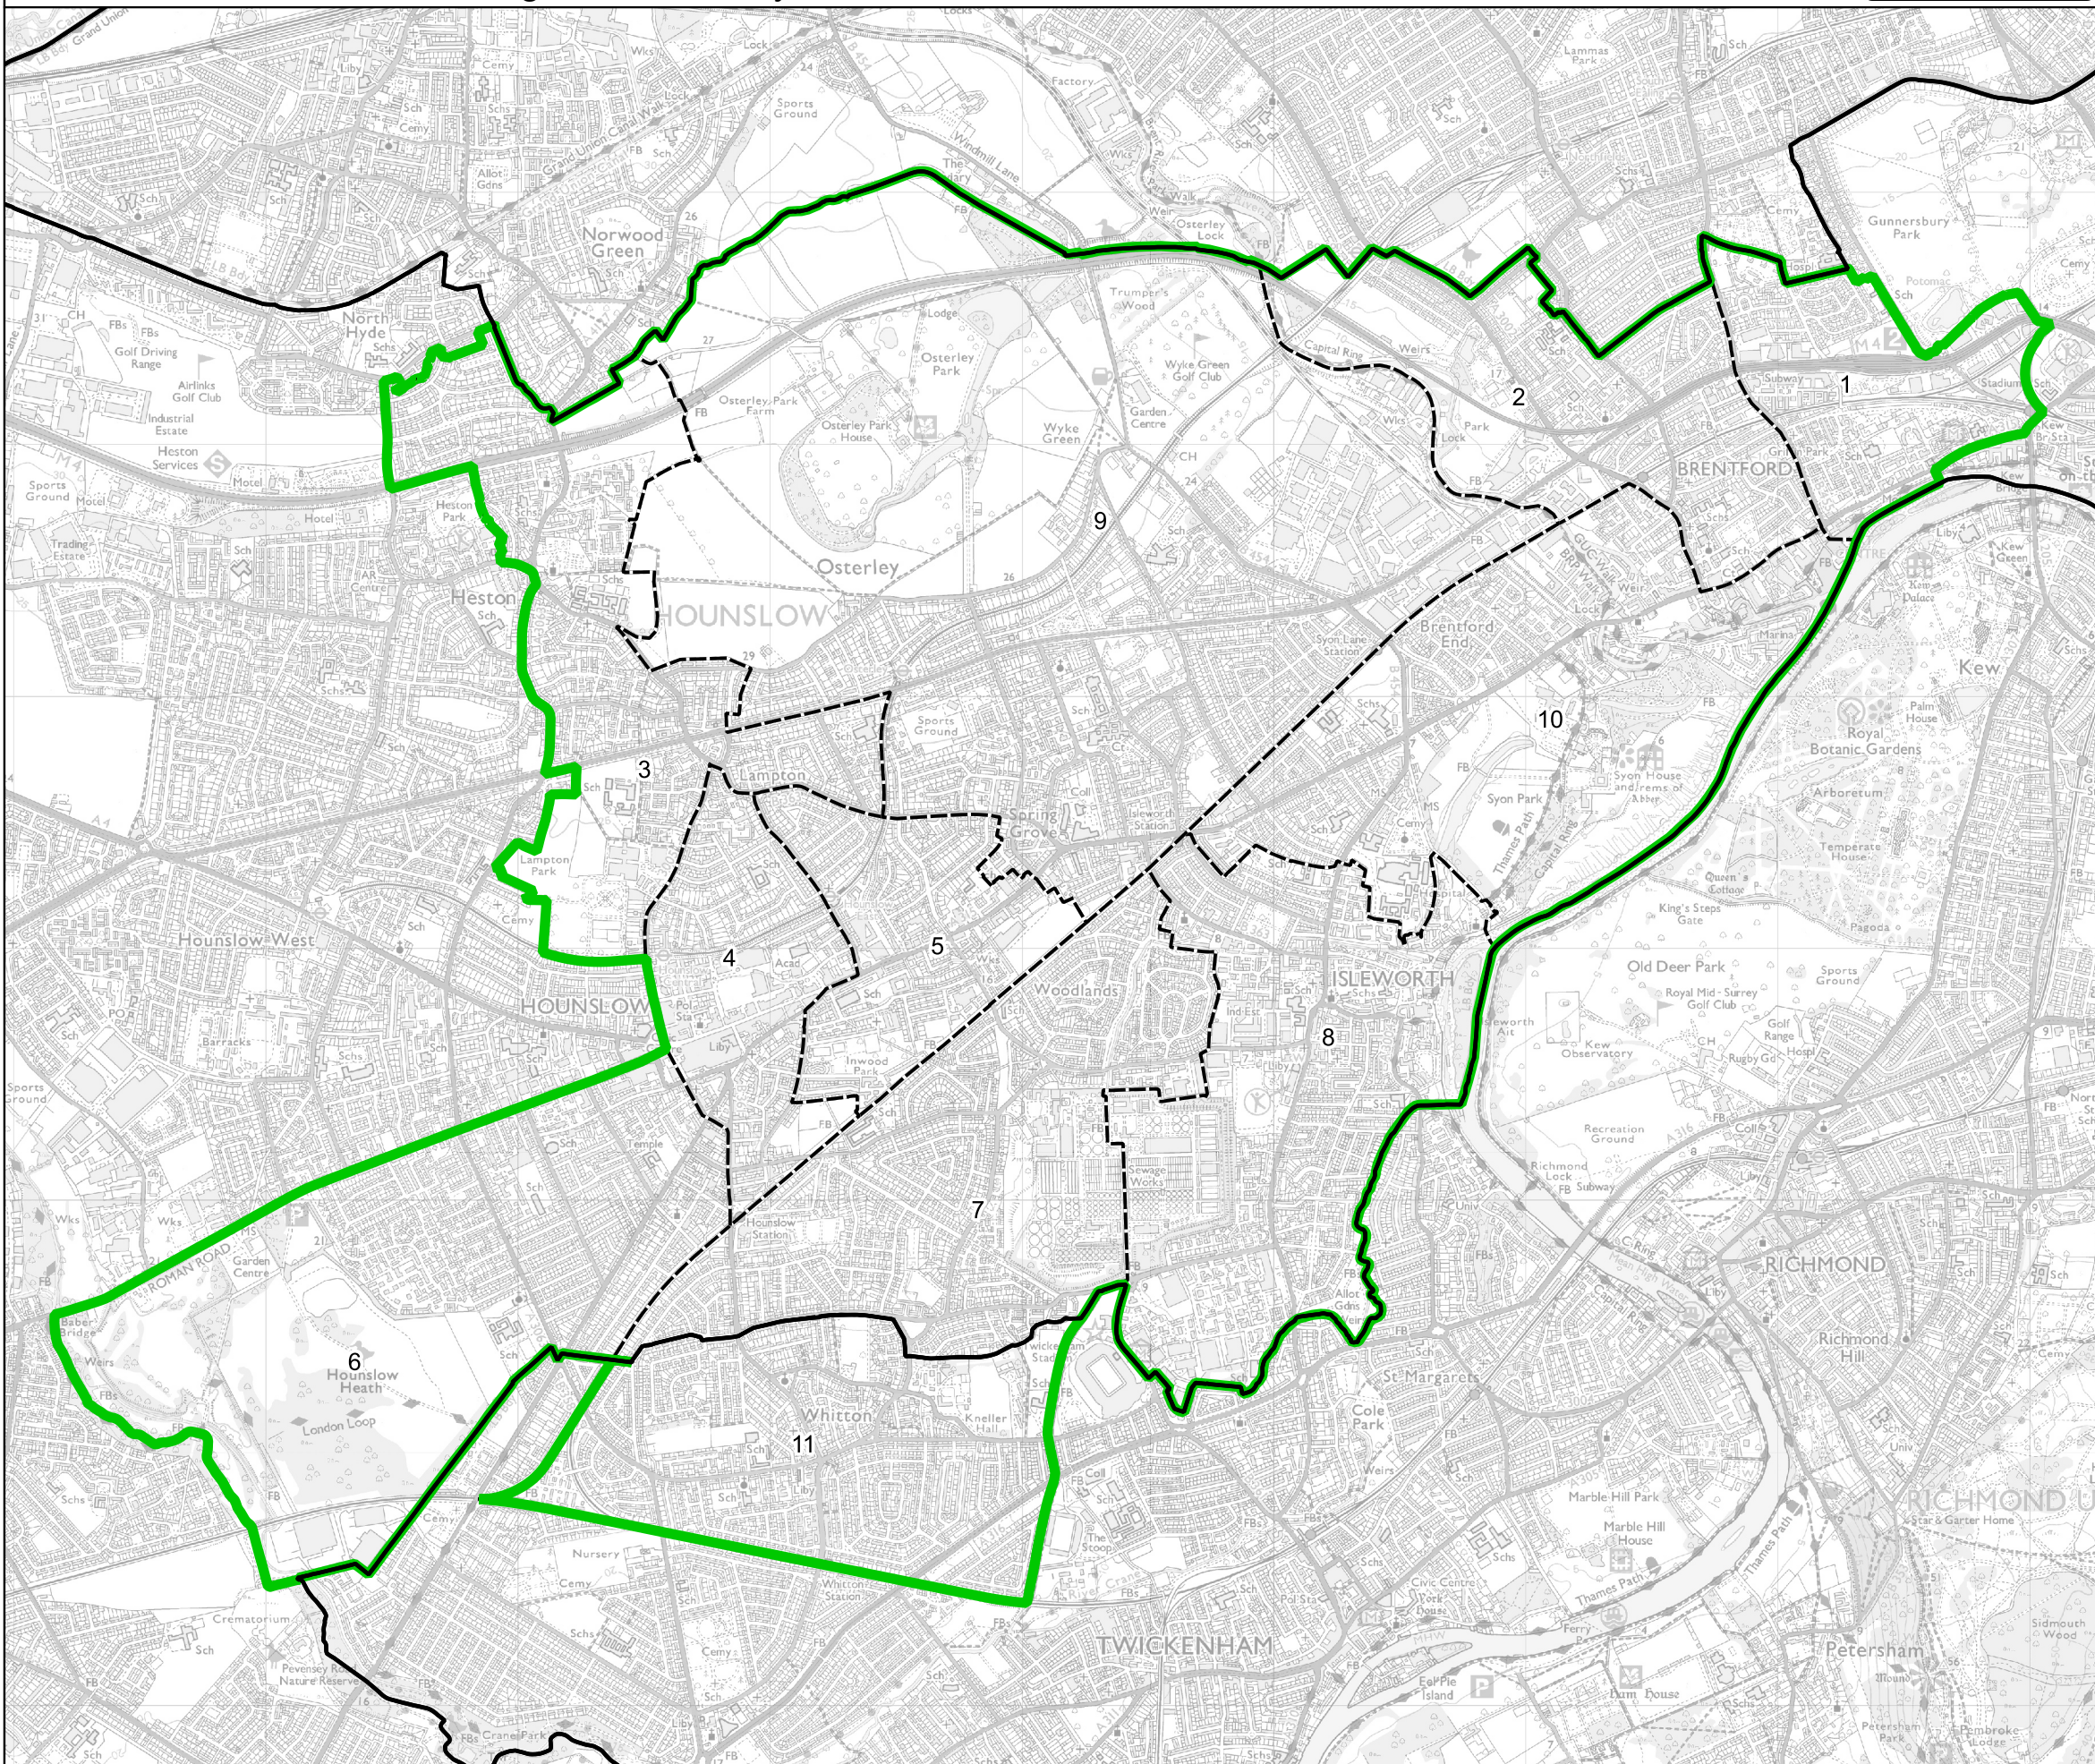

Boundary Commission for England - Final Recommendations for the London Region

Brentford and Isleworth Borough Constituency - Electorate 76,354

- Wards:
- 1 Brentford East
 - 2 Brentford West
 - 3 Heston East
 - 4 Hounslow Central
 - 5 Hounslow East
 - 6 Hounslow Heath
 - 7 Hounslow South
 - 8 Isleworth
 - 9 Osterley & Spring Grove
 - 10 Syon & Brentford Lock
 - 11 Whitton

- Constituency
- Local Authorities
- Wards

© Crown copyright and database rights 2023 OS 100018289. You are permitted to use this data solely to enable you to respond to, or interact with, the organisation that provided you with the data. You are not permitted to copy, sub-licence, distribute or sell any of this data to third parties in any form. Third party rights to enforce the terms of this licence shall be reserved to OS.

Brentford and Isleworth Borough Constituency