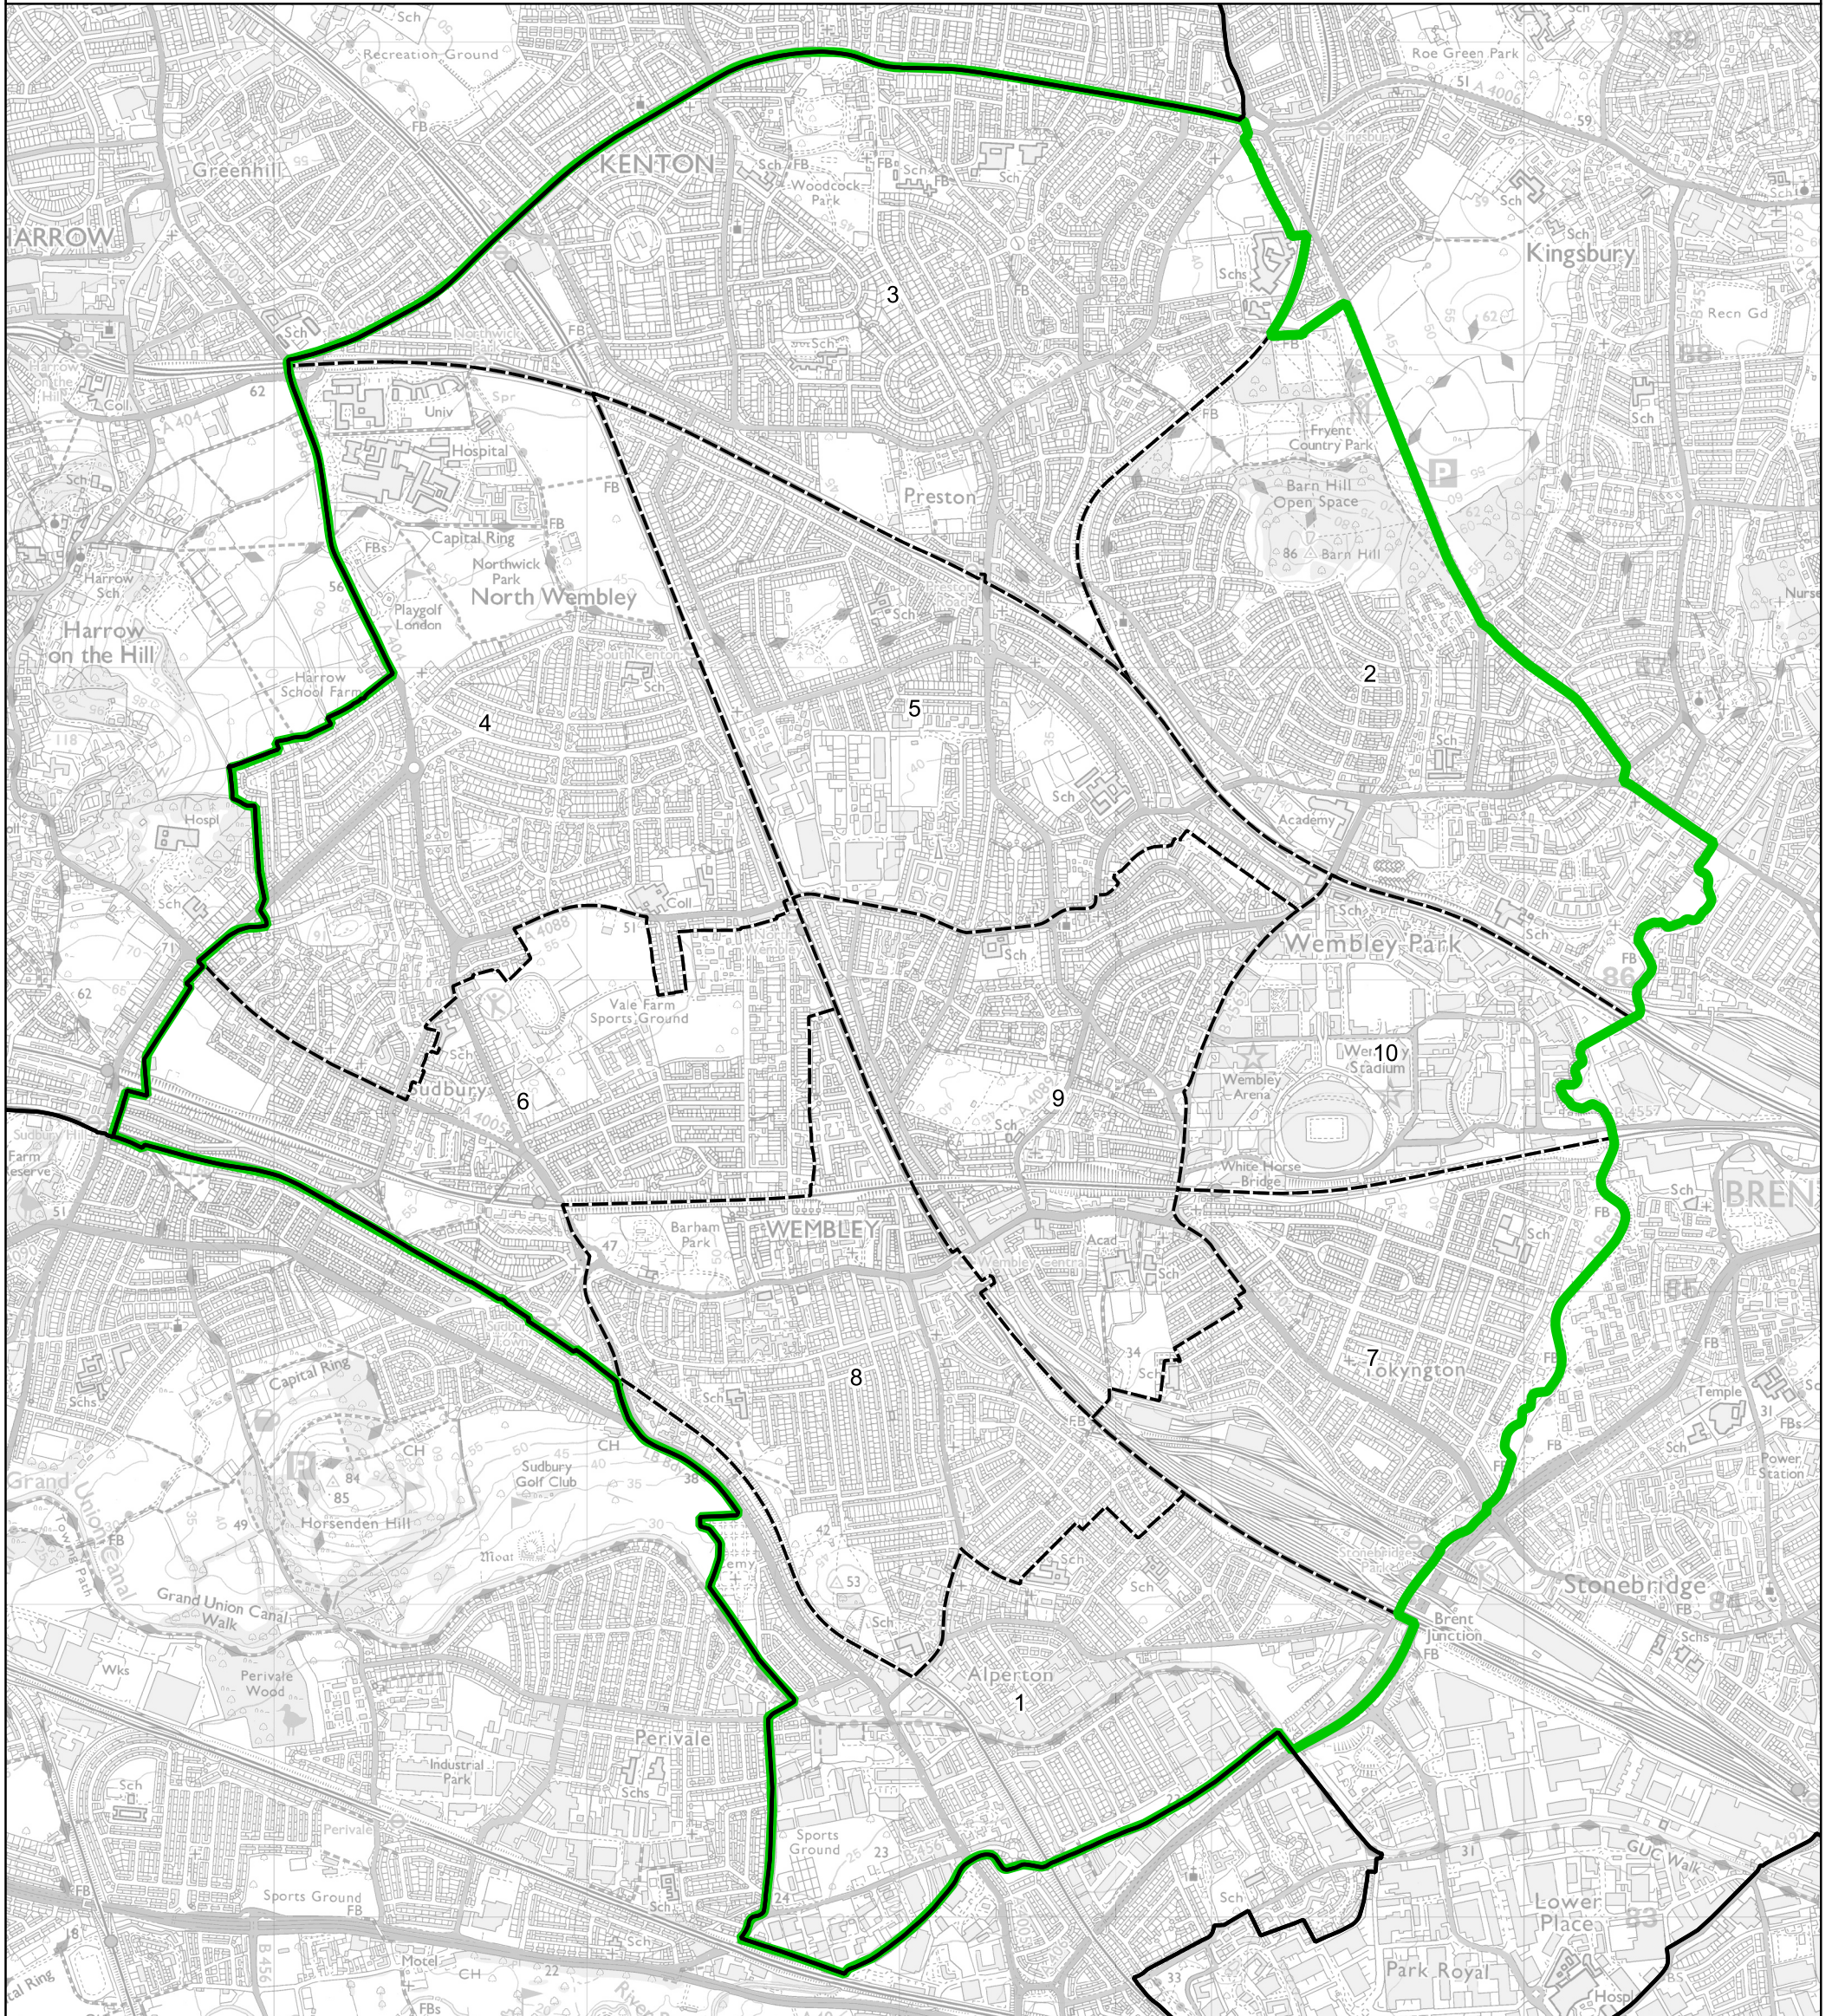

Boundary Commission for England - Final Recommendations for the London Region

Brent West Borough Constituency - Electorate 76,463

Wards:

- |                   |                 |
|-------------------|-----------------|
| 1 Alperton        | 9 Wembley Hill  |
| 2 Barnhill        | 10 Wembley Park |
| 3 Kenton          |                 |
| 4 Northwick Park  |                 |
| 5 Preston         |                 |
| 6 Sudbury         |                 |
| 7 Tokyngton       |                 |
| 8 Wembley Central |                 |

- Constituency
- Local Authorities
- Wards

© Crown copyright and database rights 2023 OS 100018289. You are permitted to use this data solely to enable you to respond to, or interact with, the organisation that provided you with the data. You are not permitted to copy, sub-licence, distribute or sell any of this data to third parties in any form. Third party rights to enforce the terms of this licence shall be reserved to OS.