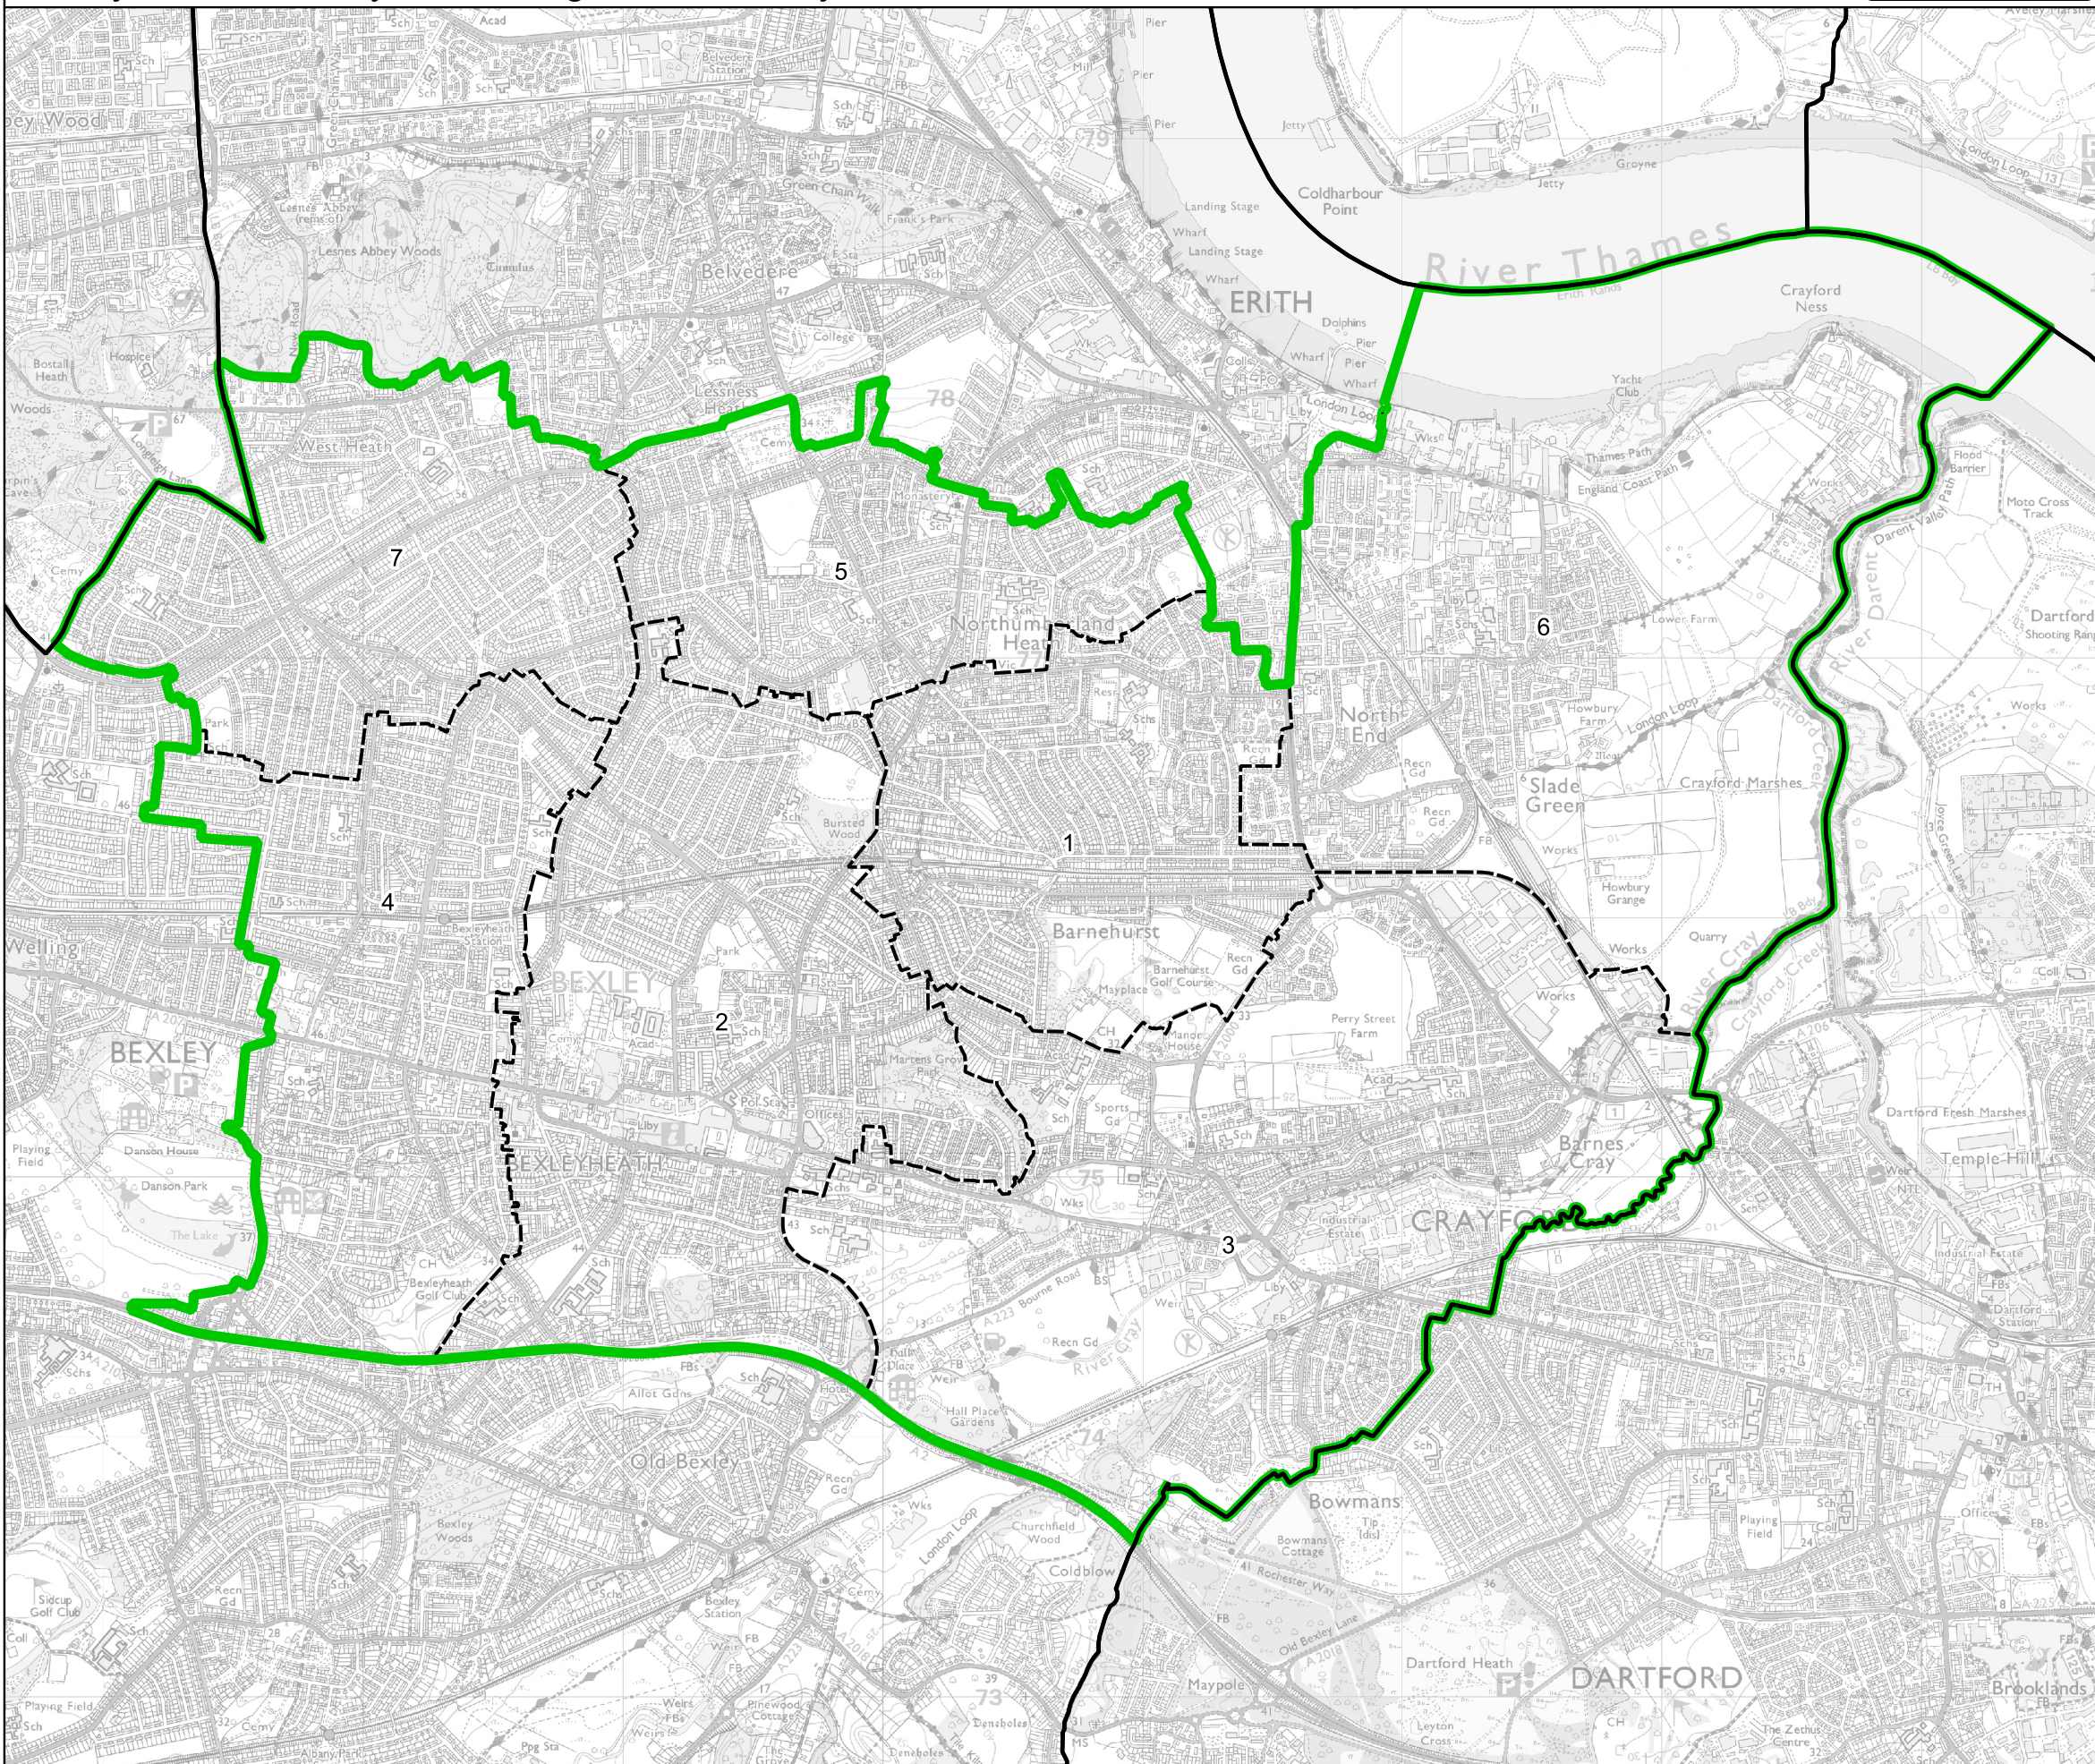

Boundary Commission for England - Final Recommendations for the London Region

Bexleyheath and Crayford Borough Constituency - Electorate 69,948

- Wards:
- 1 Barnehurst
 - 2 Bexleyheath
 - 3 Crayford
 - 4 Crook Log
 - 5 Northumberland Heath
 - 6 Slade Green & Northend
 - 7 West Heath

- Constituency
- Local Authorities
- Wards

© Crown copyright and database rights 2023 OS 100018289. You are permitted to use this data solely to enable you to respond to, or interact with, the organisation that provided you with the data. You are not permitted to copy, sub-licence, distribute or sell any of this data to third parties in any form. Third party rights to enforce the terms of this licence shall be reserved to OS.