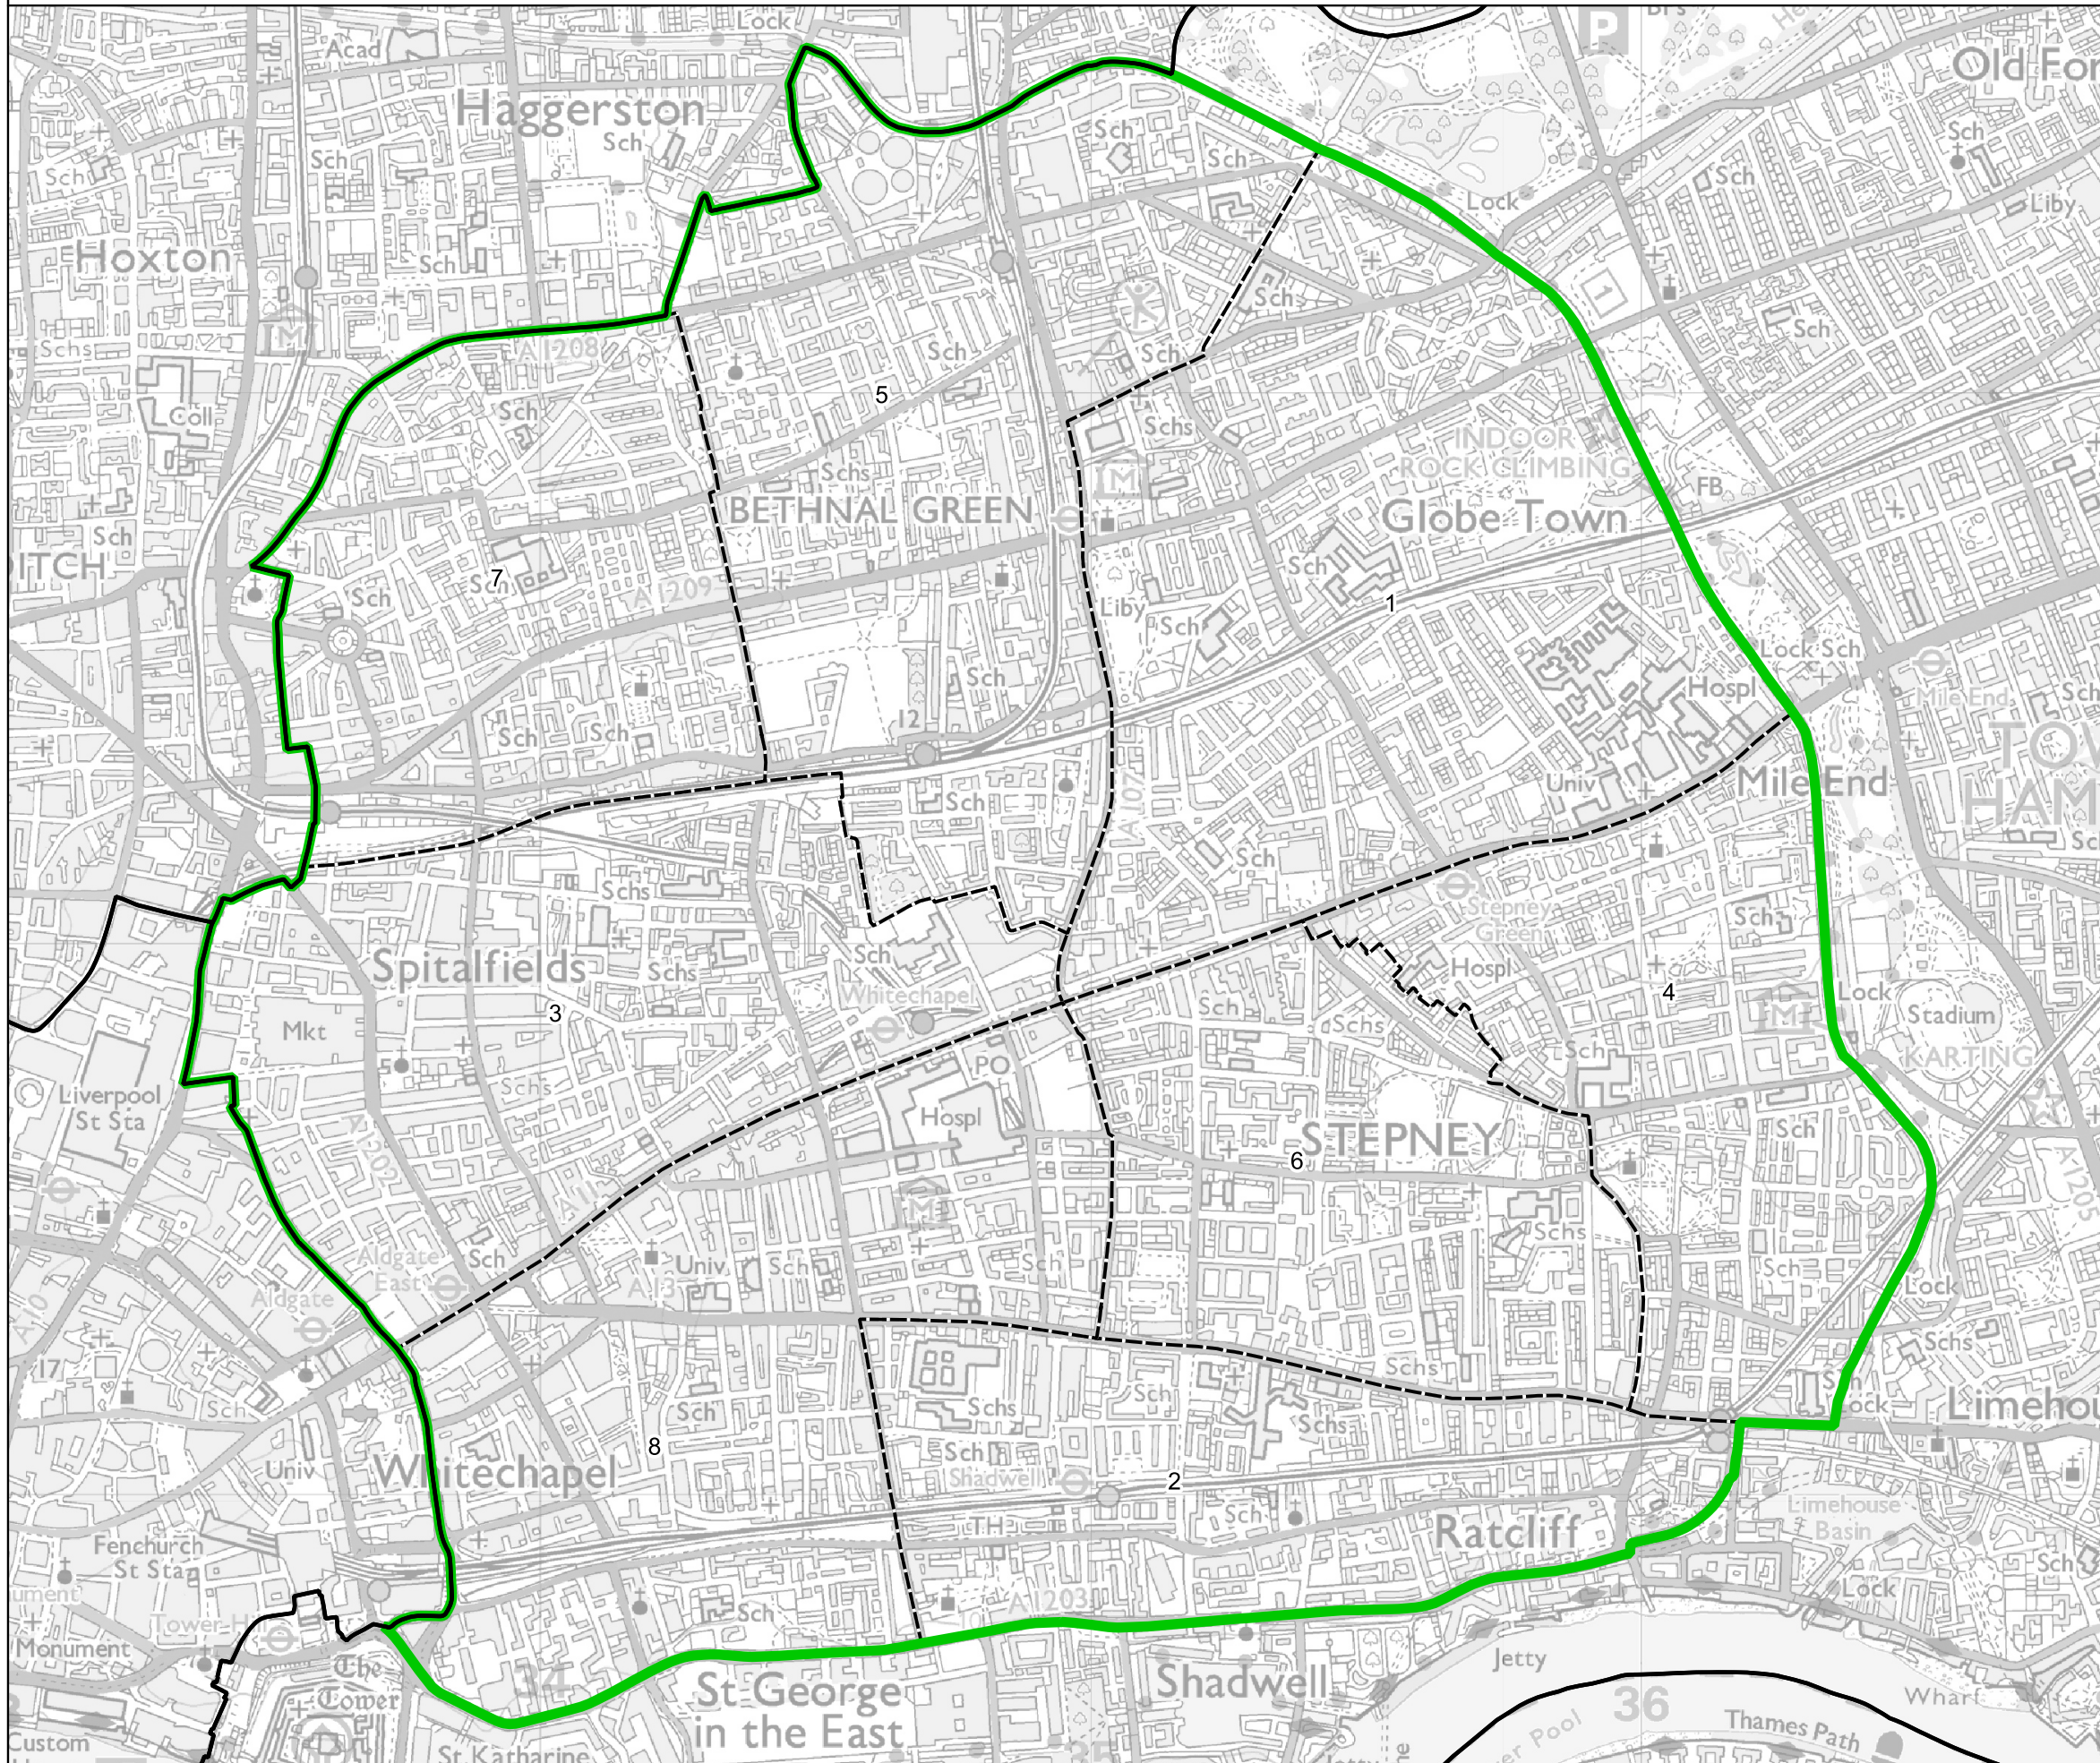

Boundary Commission for England - Final Recommendations for the London Region

Bethnal Green and Stepney Borough Constituency - Electorate 77,000

Wards:

- 1 Bethnal Green
- 2 Shadwell
- 3 Spitalfields & Banglatown
- 4 St. Dunstan's
- 5 St. Peter's
- 6 Stepney Green
- 7 Weavers
- 8 Whitechapel

- Constituency
- Local Authorities
- Wards

0 0.1 0.2 km

© Crown copyright and database rights 2023 OS 100018289. You are permitted to use this data solely to enable you to respond to, or interact with, the organisation that provided you with the data. You are not permitted to copy, sub-licence, distribute or sell any of this data to third parties in any form. Third party rights to enforce the terms of this licence shall be reserved to OS.