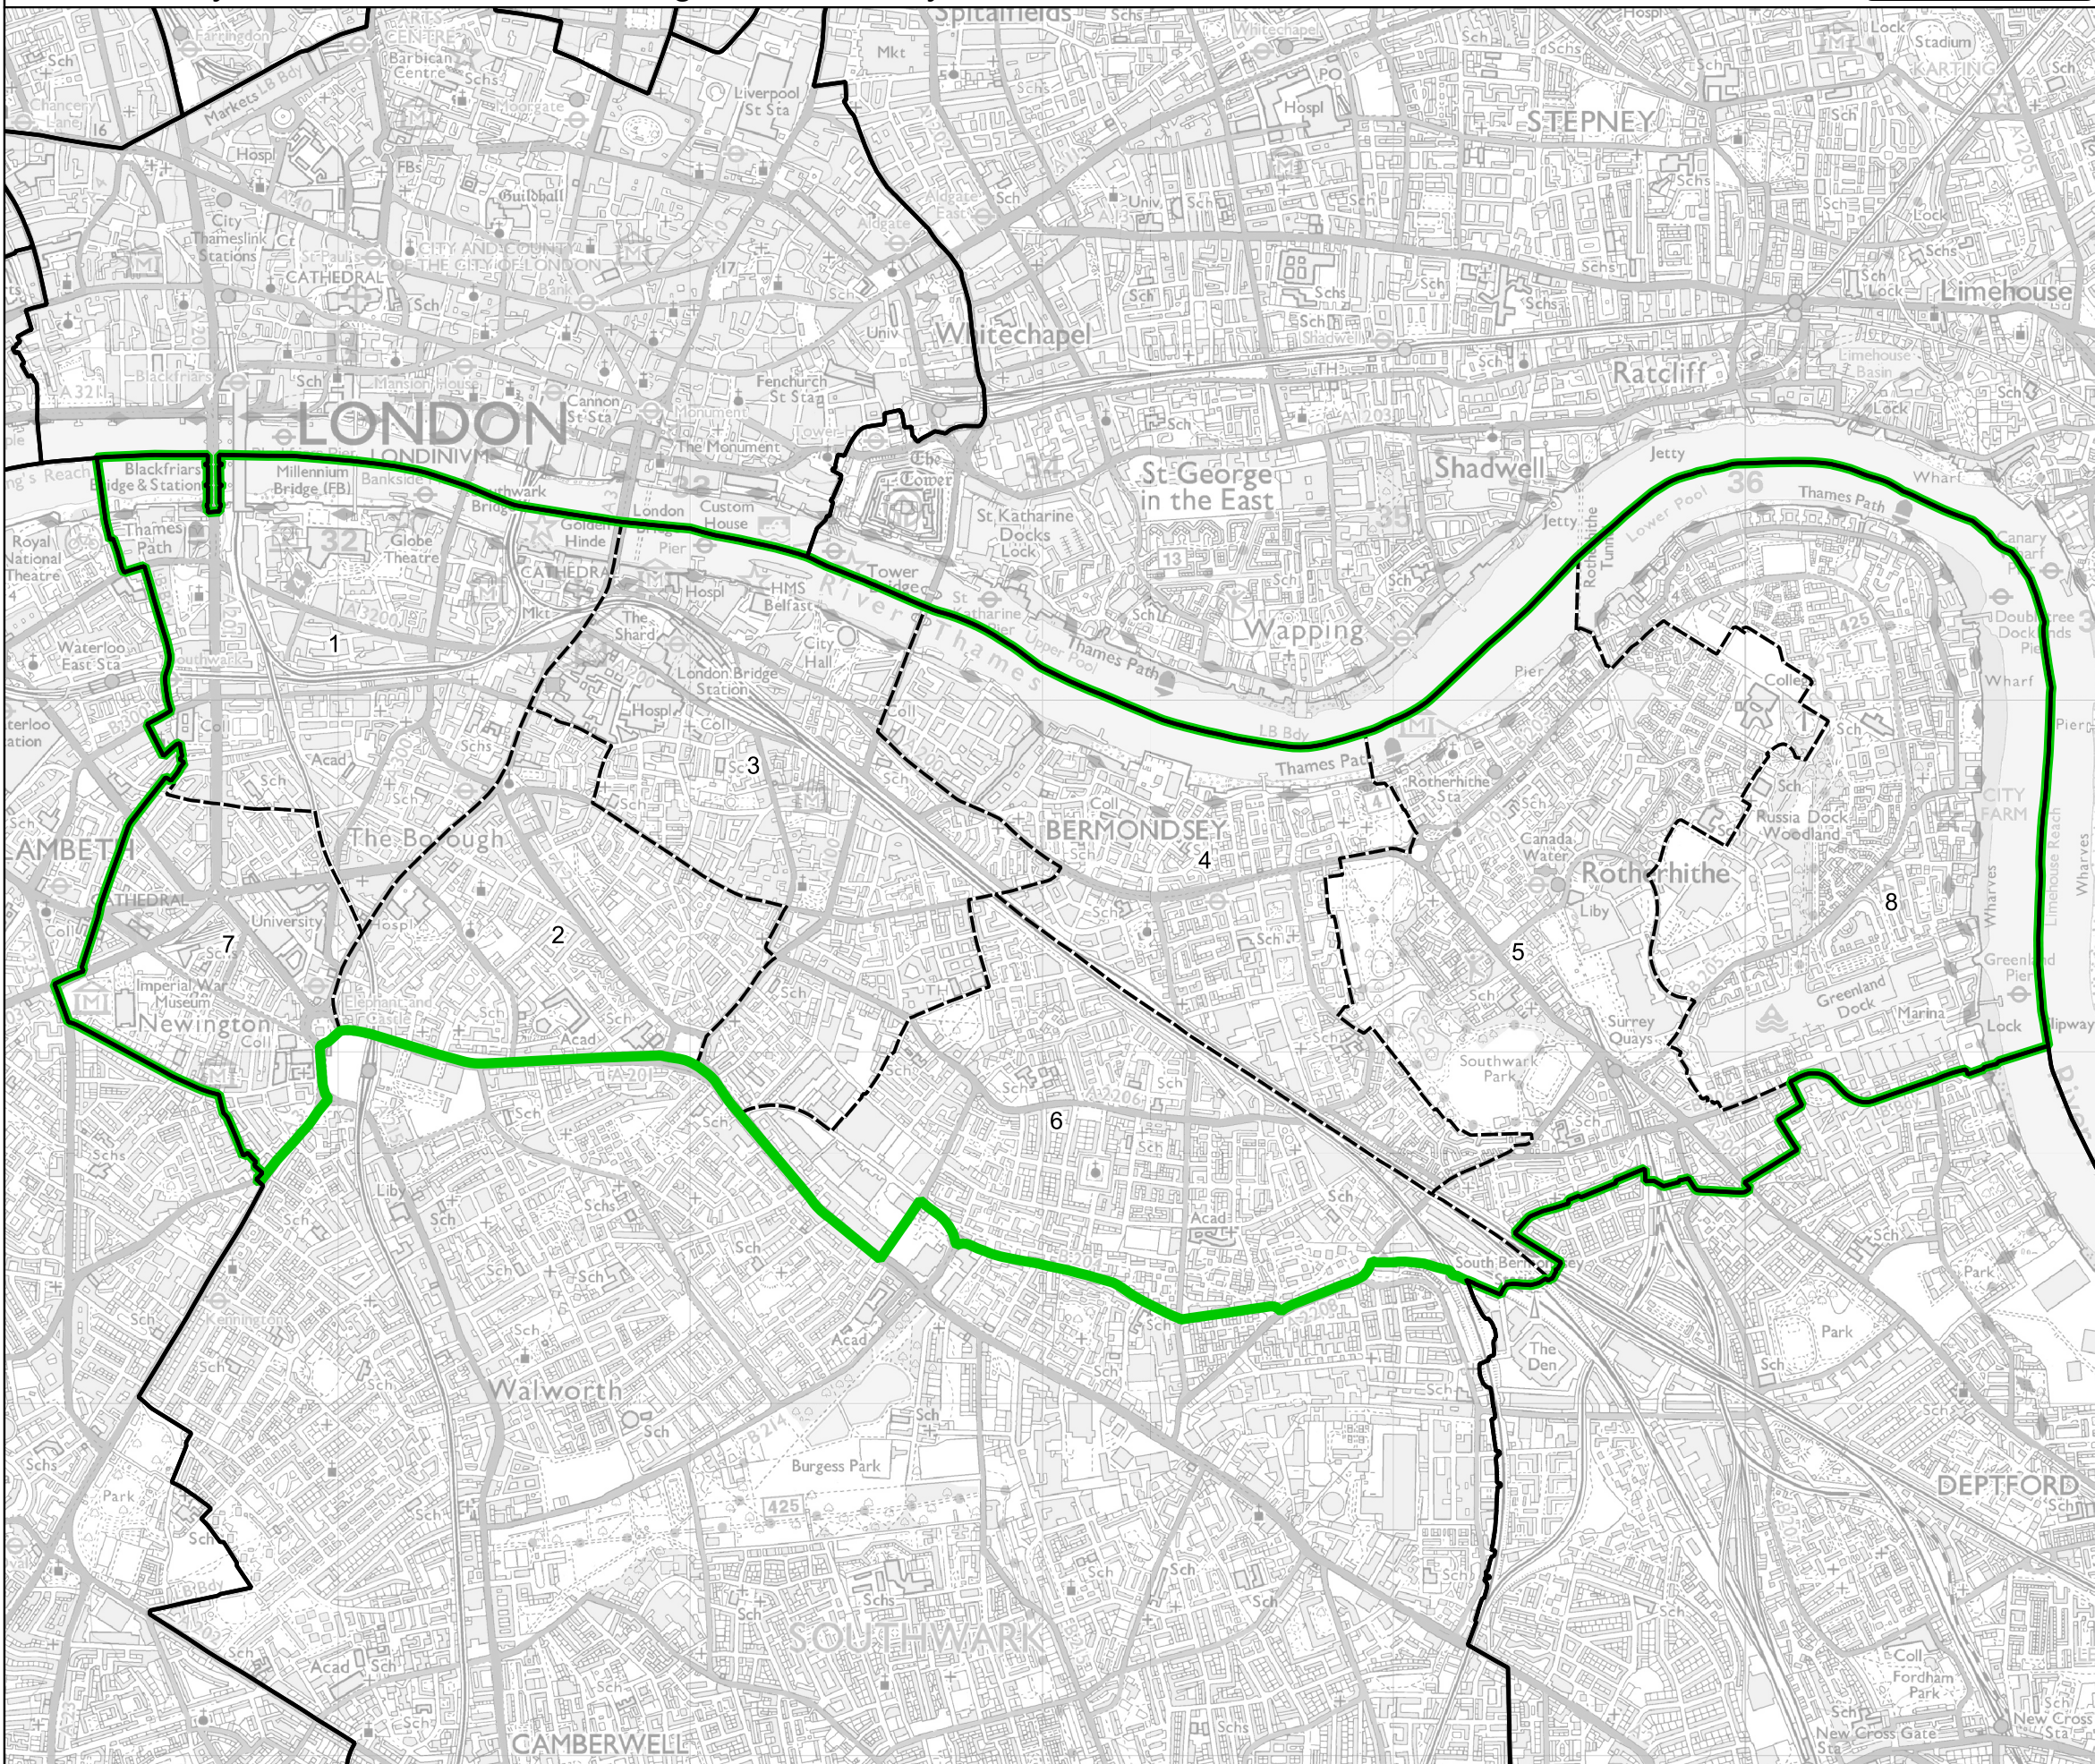

Boundary Commission for England - Final Recommendations for the London Region

Bermondsey and Old Southwark Borough Constituency - Electorate 70,602

- Wards:
- 1 Borough & Bankside
 - 2 Chaucer
 - 3 London Bridge & West Bermondsey
 - 4 North Bermondsey
 - 5 Rotherhithe
 - 6 South Bermondsey
 - 7 St. George's
 - 8 Surrey Docks

Constituency

Local Authorities

Wards

0 0.2 0.4 km

N

© Crown copyright and database rights 2023 OS 100018289. You are permitted to use this data solely to enable you to respond to, or interact with, the organisation that provided you with the data. You are not permitted to copy, sub-licence, distribute or sell any of this data to third parties in any form. Third party rights to enforce the terms of this licence shall be reserved to OS.

Bermondsey and Old Southwark Borough Constituency