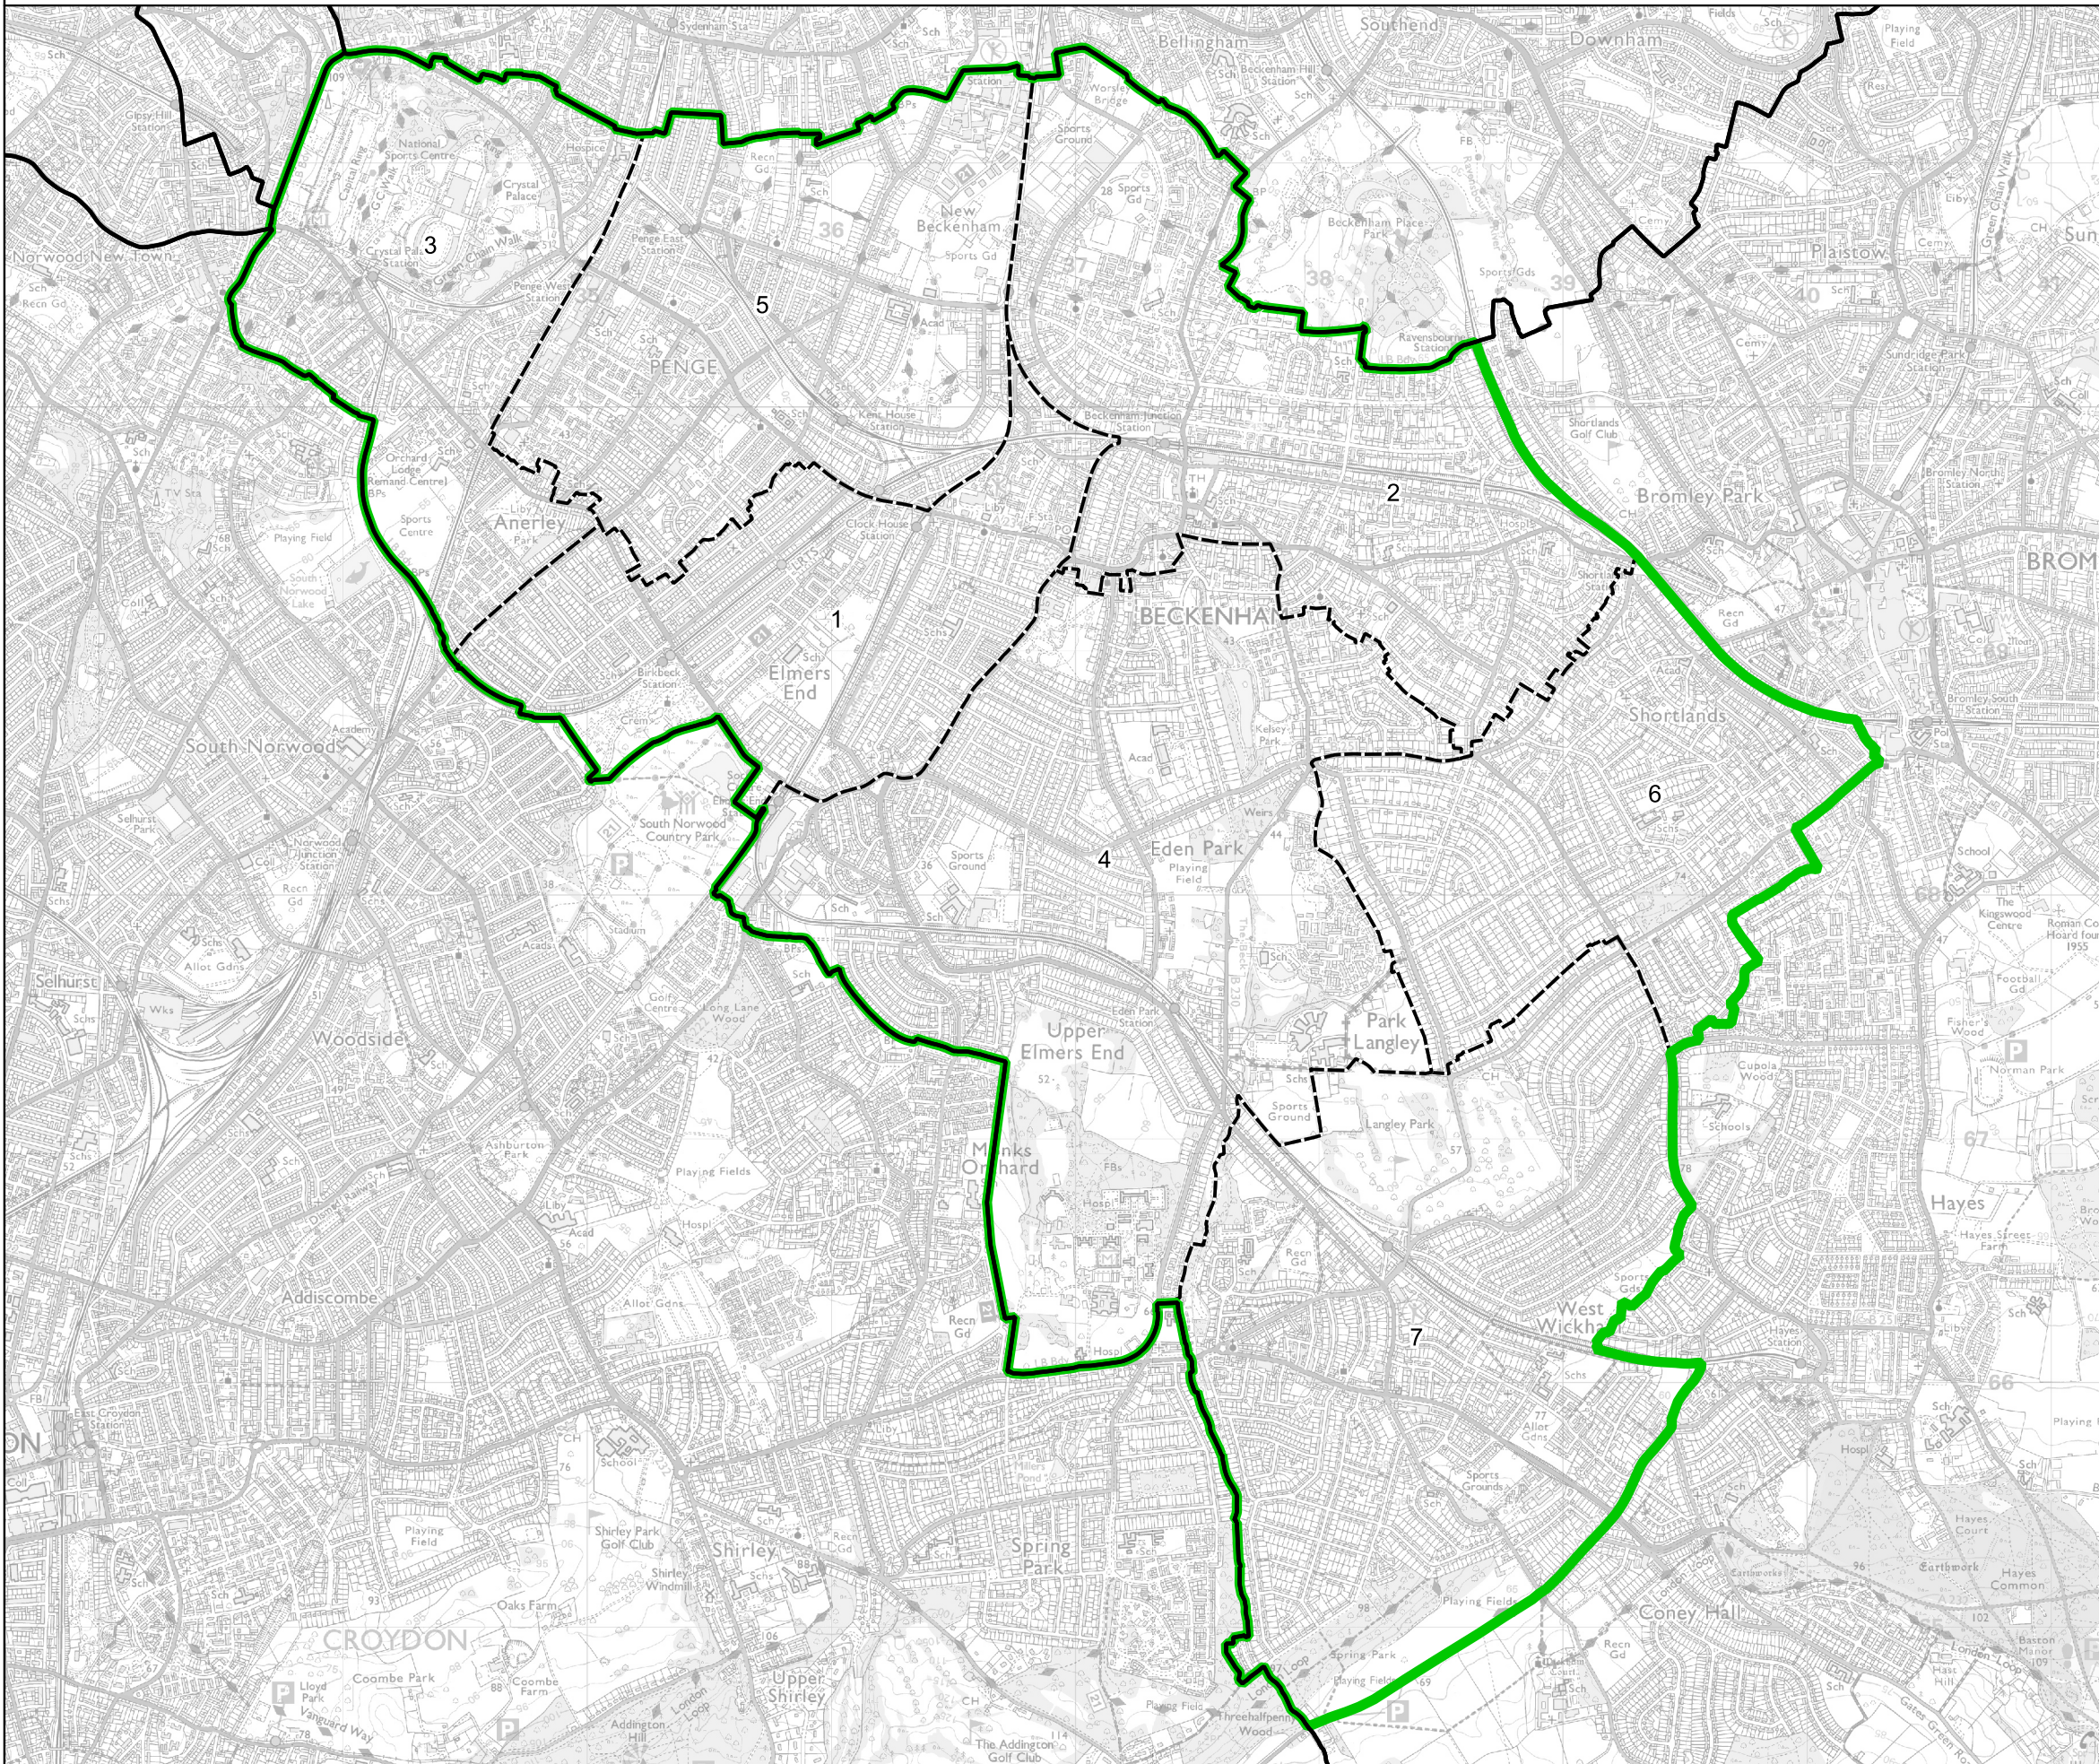

# Boundary Commission for England - Final Recommendations for the London Region

## Beckenham and Penge Borough Constituency - Electorate 76,625

Wards:

- 1 Clock House
- 2 Copers Cope
- 3 Crystal Palace
- 4 Kelsey and Eden Park
- 5 Penge and Cator
- 6 Shortlands
- 7 West Wickham

- Constituency
- Local Authorities
- Wards