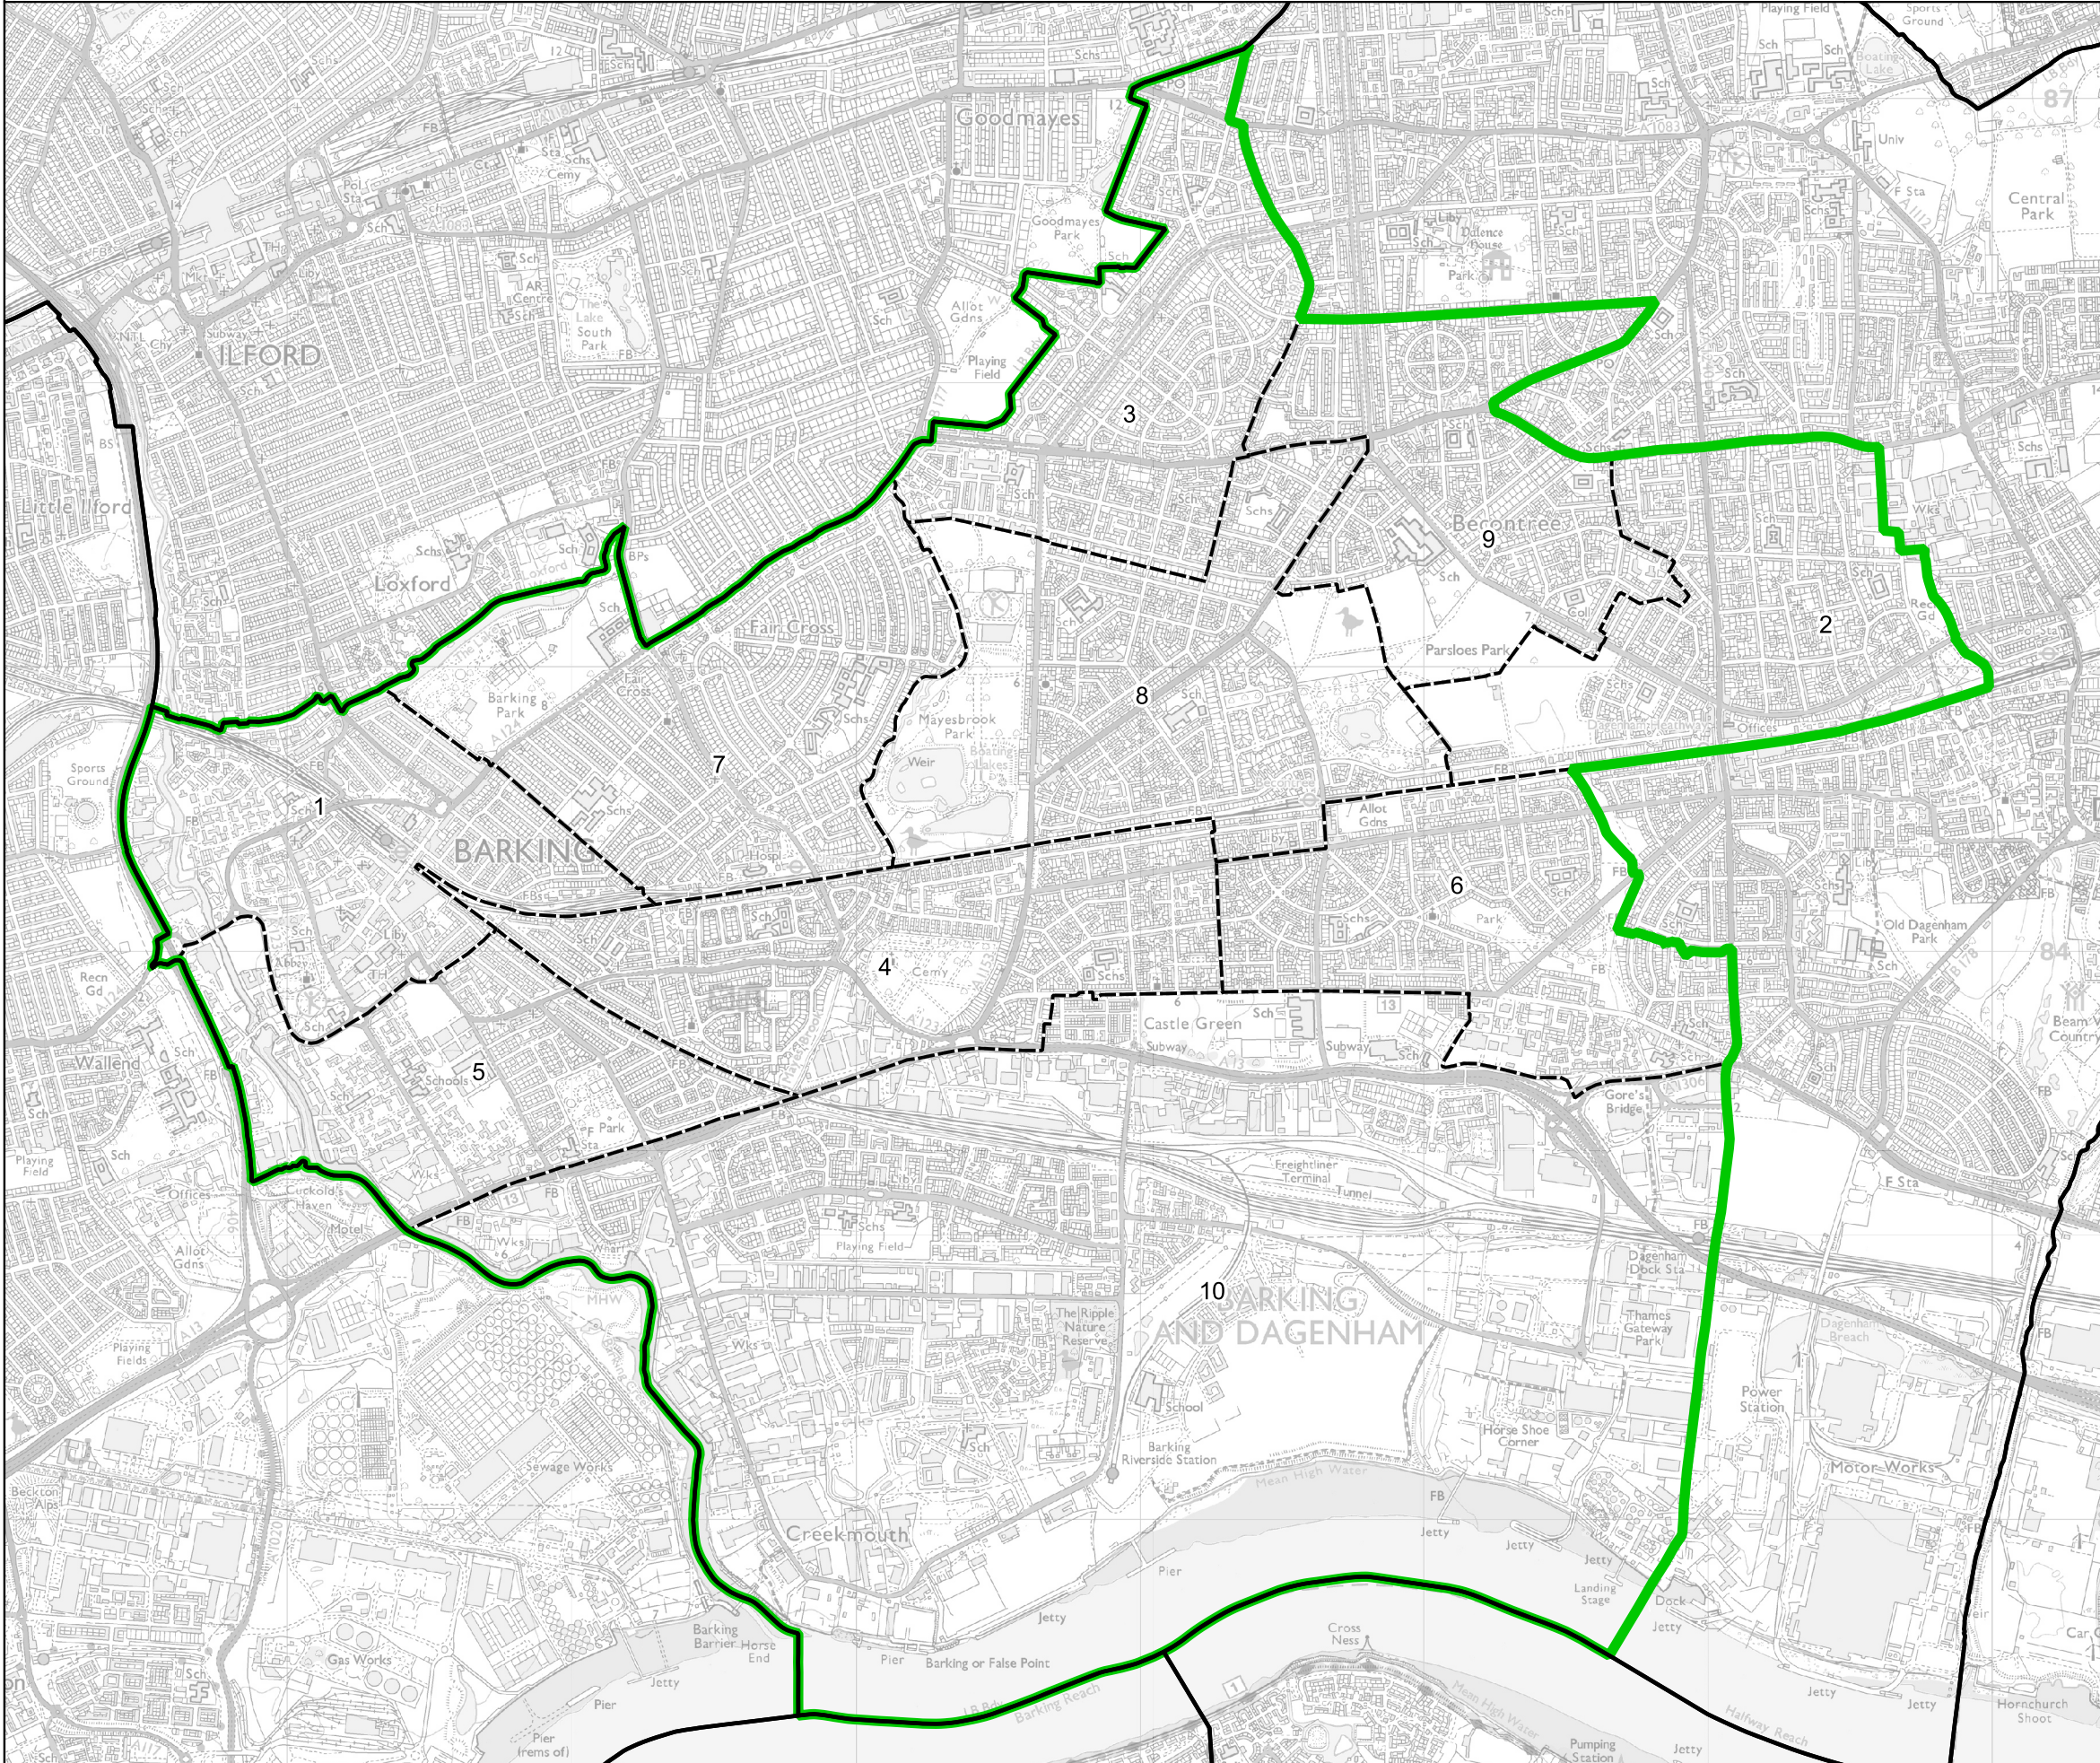

# Boundary Commission for England - Final Recommendations for the London Region

## Barking Borough Constituency - Electorate 71,822

Wards:

- 1 Abbey
- 2 Alibon
- 3 Becontree
- 4 Eastbury
- 5 Gascoigne
- 6 Goresbrook
- 7 Longbridge
- 8 Mayesbrook
- 9 Parsloes
- 10 Thames

-  Constituency
-  Local Authorities
-  Wards

0 0.3 0.6 km

© Crown copyright and database rights 2023 OS 100018289. You are permitted to use this data solely to enable you to respond to, or interact with, the organisation that provided you with the data. You are not permitted to copy, sub-licence, distribute or sell any of this data to third parties in any form. Third party rights to enforce the terms of this licence shall be reserved to OS.