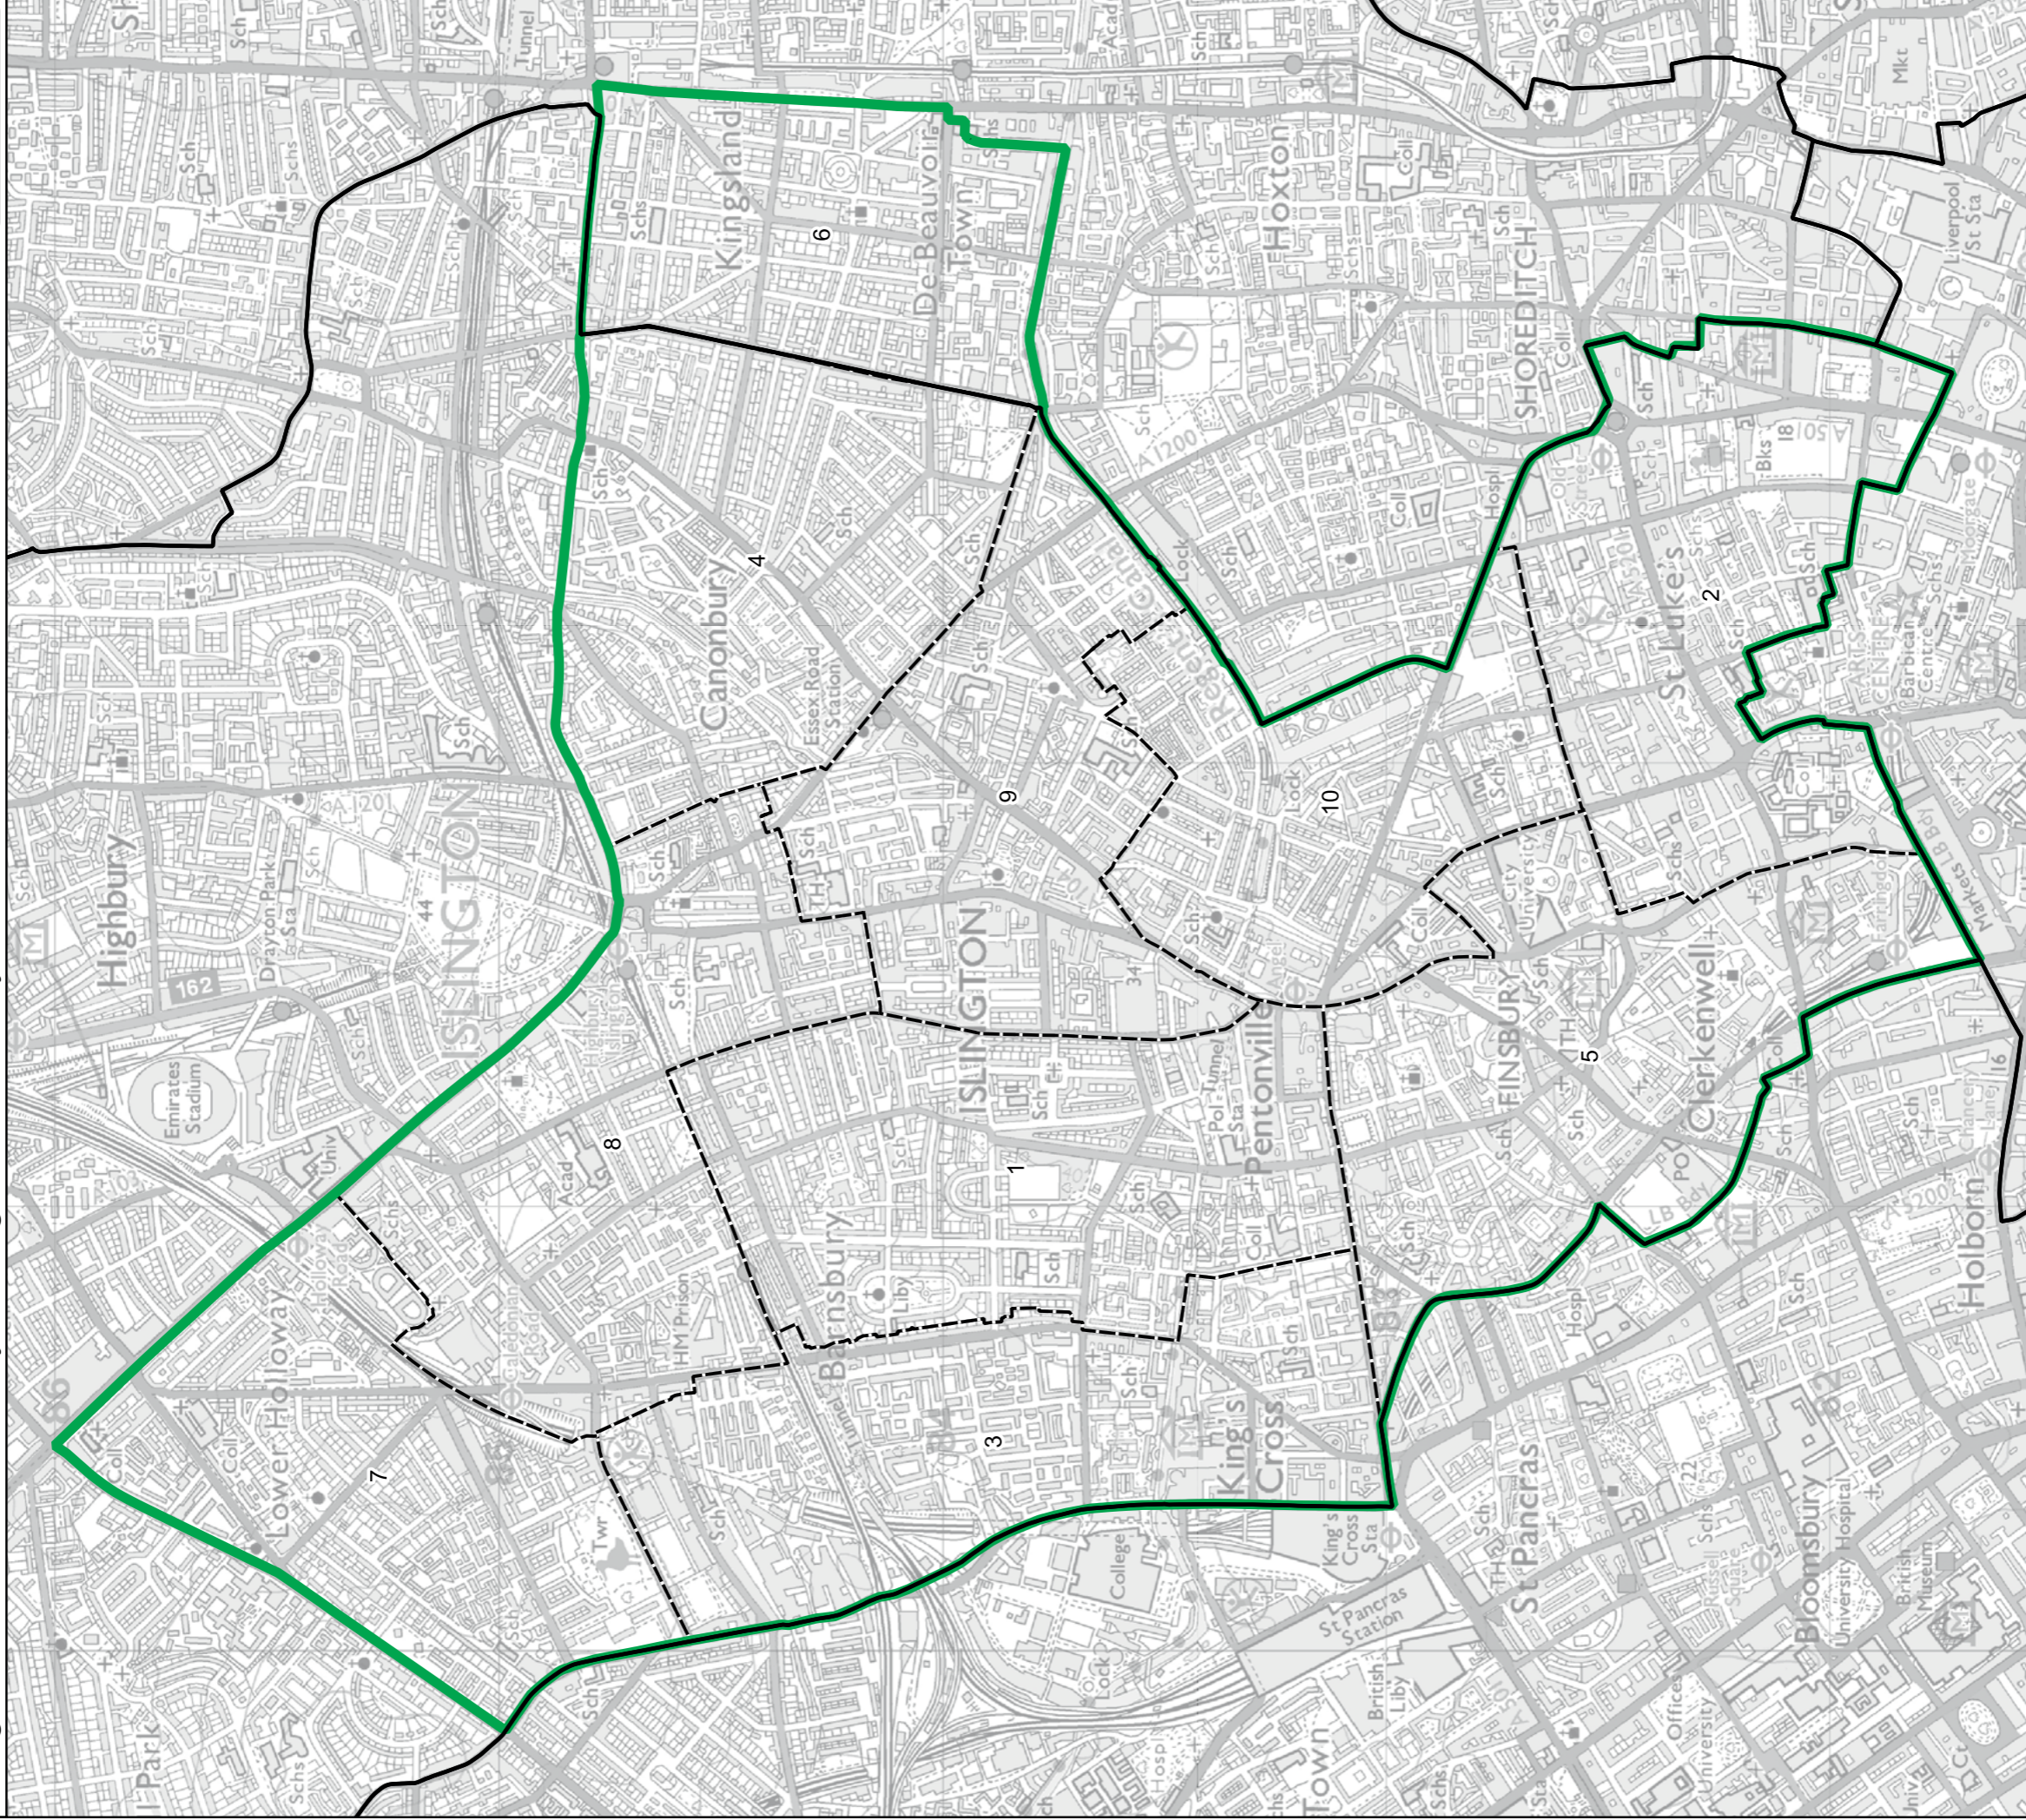

Boundary Commission for England - Final Recommendations for the London Region
Islington South and Finsbury Borough Constituency - Electorate 75,905

1. **Wards:**
2. 1 Barnsbury
   - 2 Bunhill
   - 3 Caledonian
   - 4 Canonbury
   - 5 Clerkenwell
   - 6 De Beauvoir
   - 7 Holloway
   - 8 Laycock
   - 9 St Mary's & St James'
   - 10 St Peter's & Canalside

- Constituency
- Local Authorities
- Wards

© Crown copyright and database rights 2023 OS 100018269. You are permitted to use this data solely to enable you to respond to, or interact with, the organisation that provided you with the data. You are not permitted to copy, sub-licence, distribute or sell any of this data to third parties in any form. Third party rights to enforce the terms of this licence shall be reserved to OS.

Islington South and Finsbury Borough Constituency