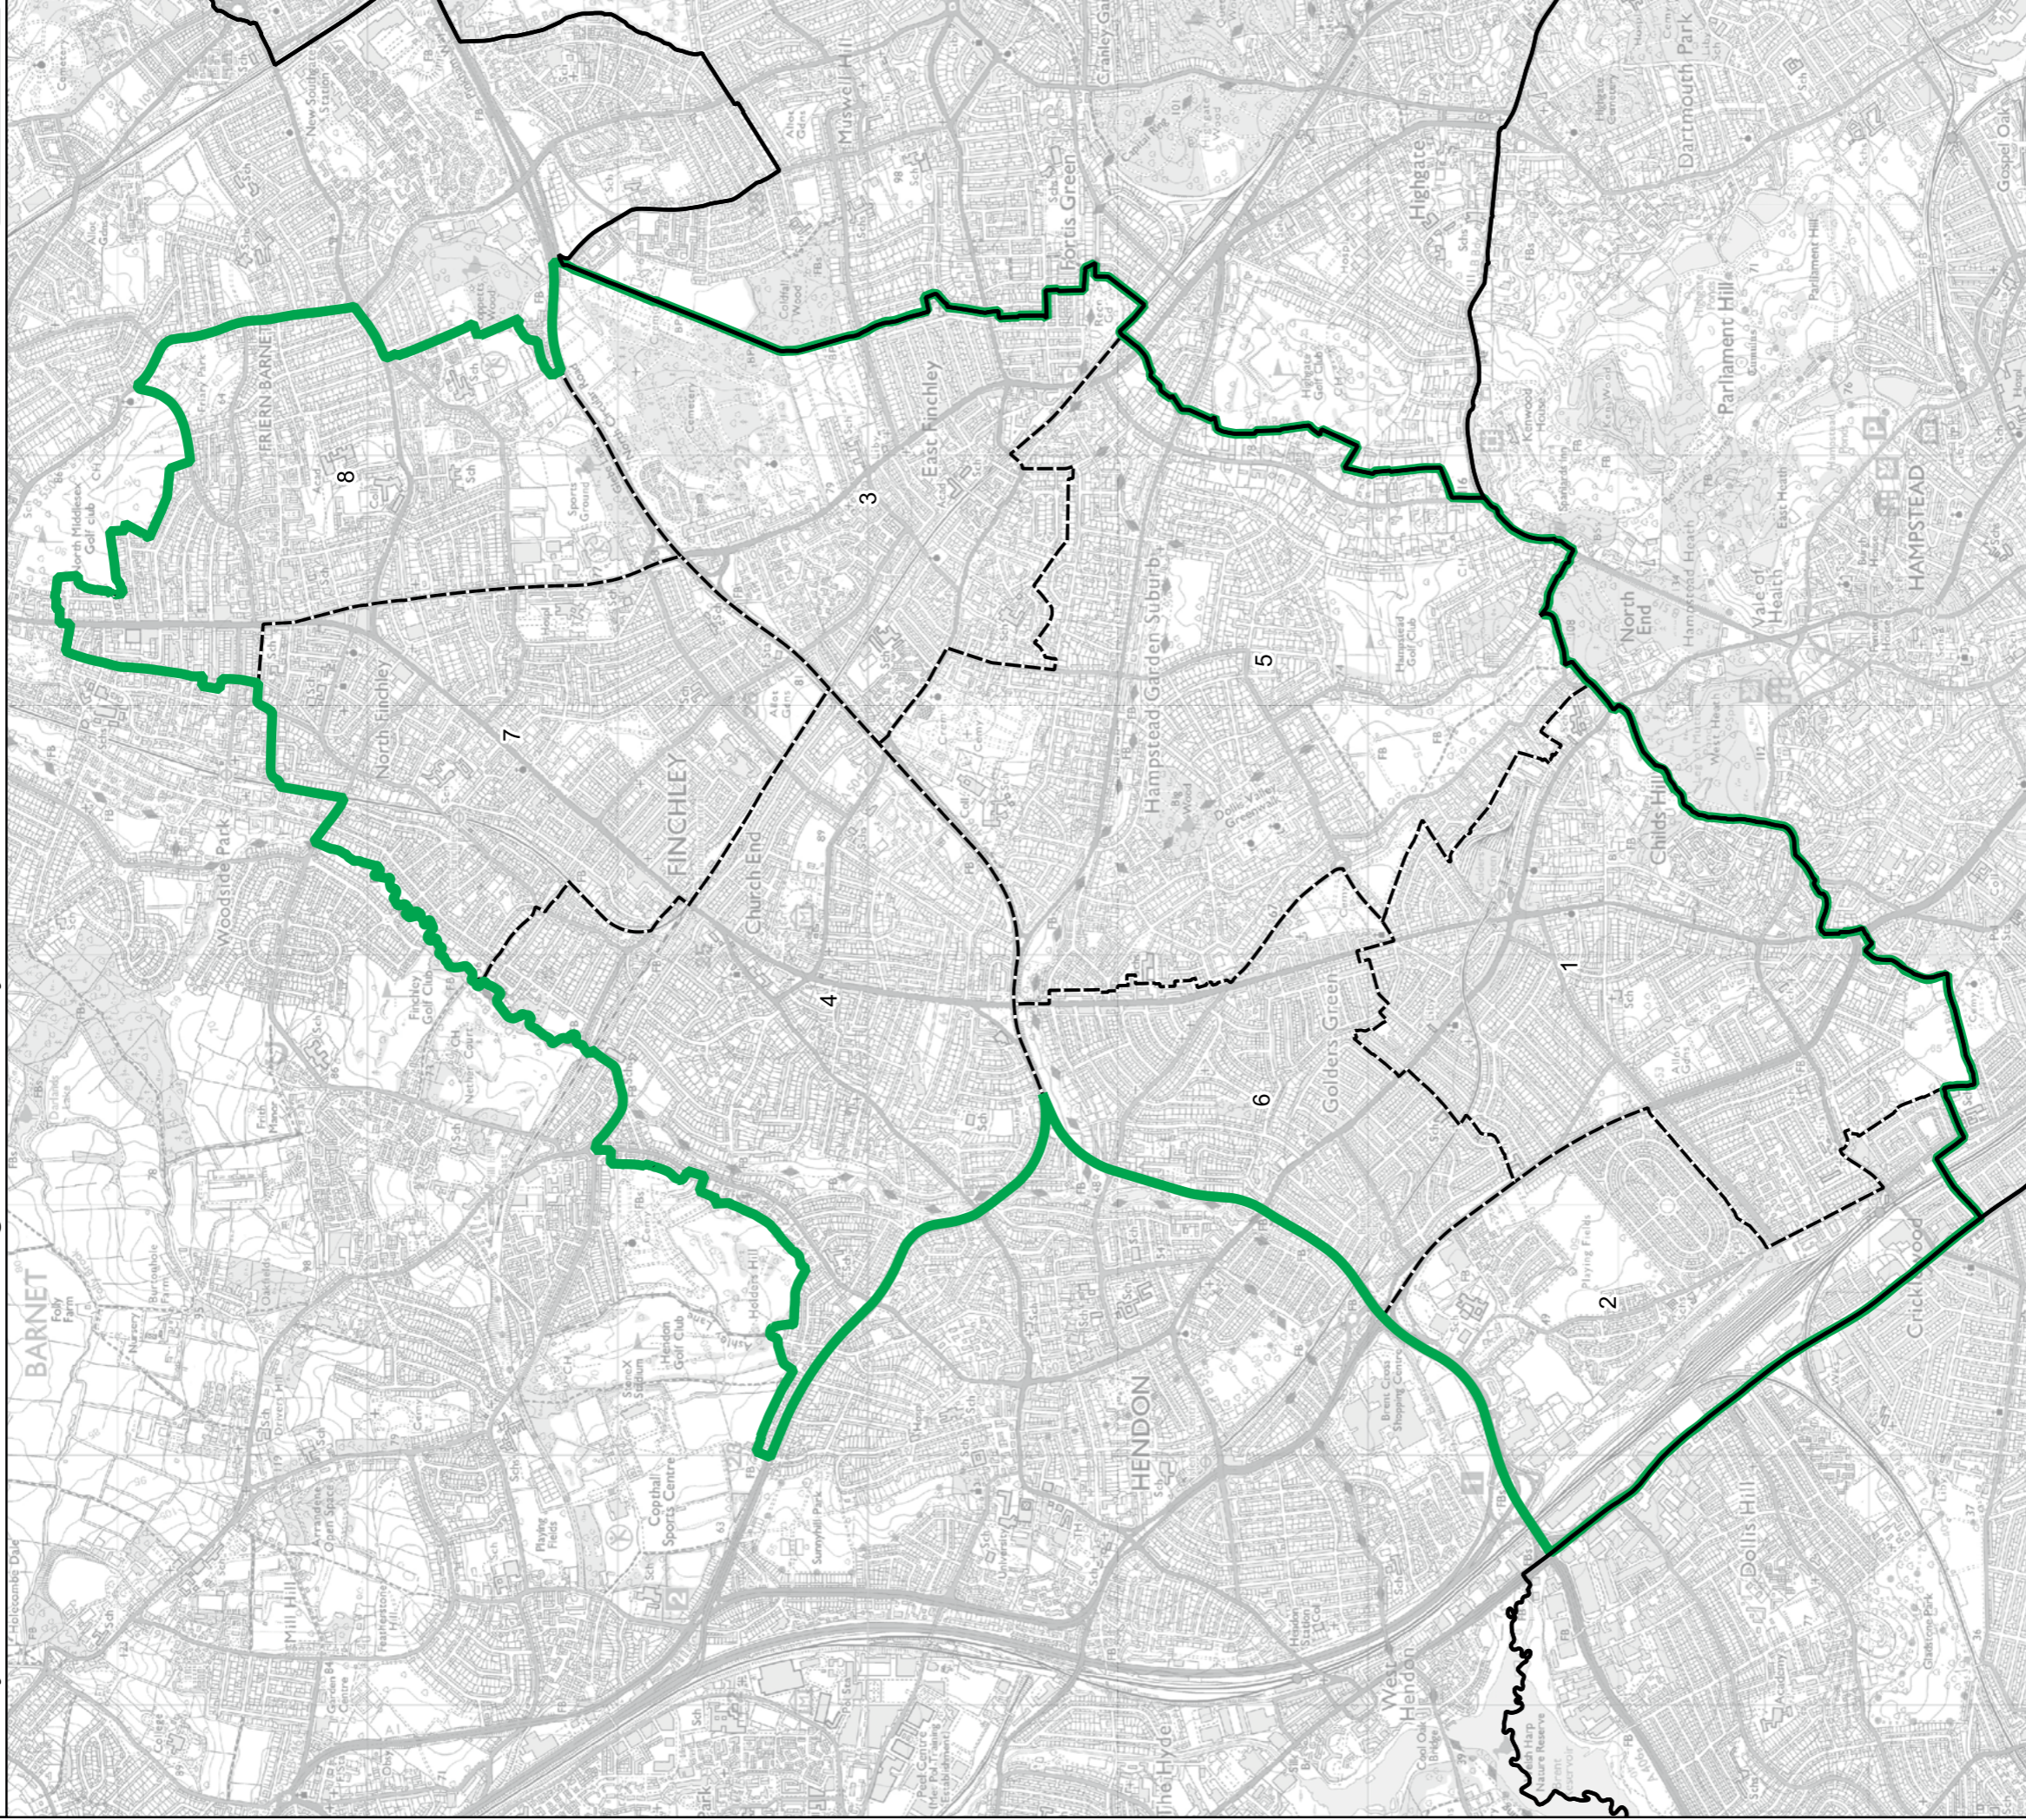

Boundary Commission for England - Final Recommendations for the London Region
Finchley and Golders Green Borough Constituency - Electorate 75,761

Wards:

- 1 Childs Hill
- 2 Cricklewood
- 3 East Finchley
- 4 Finchley Church End
- 5 Garden Suburb
- 6 Golders Green
- 7 West Finchley
- 8 Woodhouse

Legend:

- Constituency
- Local Authorities
- Wards

Scale: 0 0.3 0.6 km

North Arrow: N

© Crown copyright and database rights 2023 OS 100018289. You are permitted to use this data solely to enable you to respond to, or interact with, the organisation that provided you with the data. You are not permitted to copy, sub-licence, distribute or sell any of this data to third parties in any form. Third party rights to enforce the terms of this licence shall be reserved to OS.

Finchley and Golders Green Borough Constituency