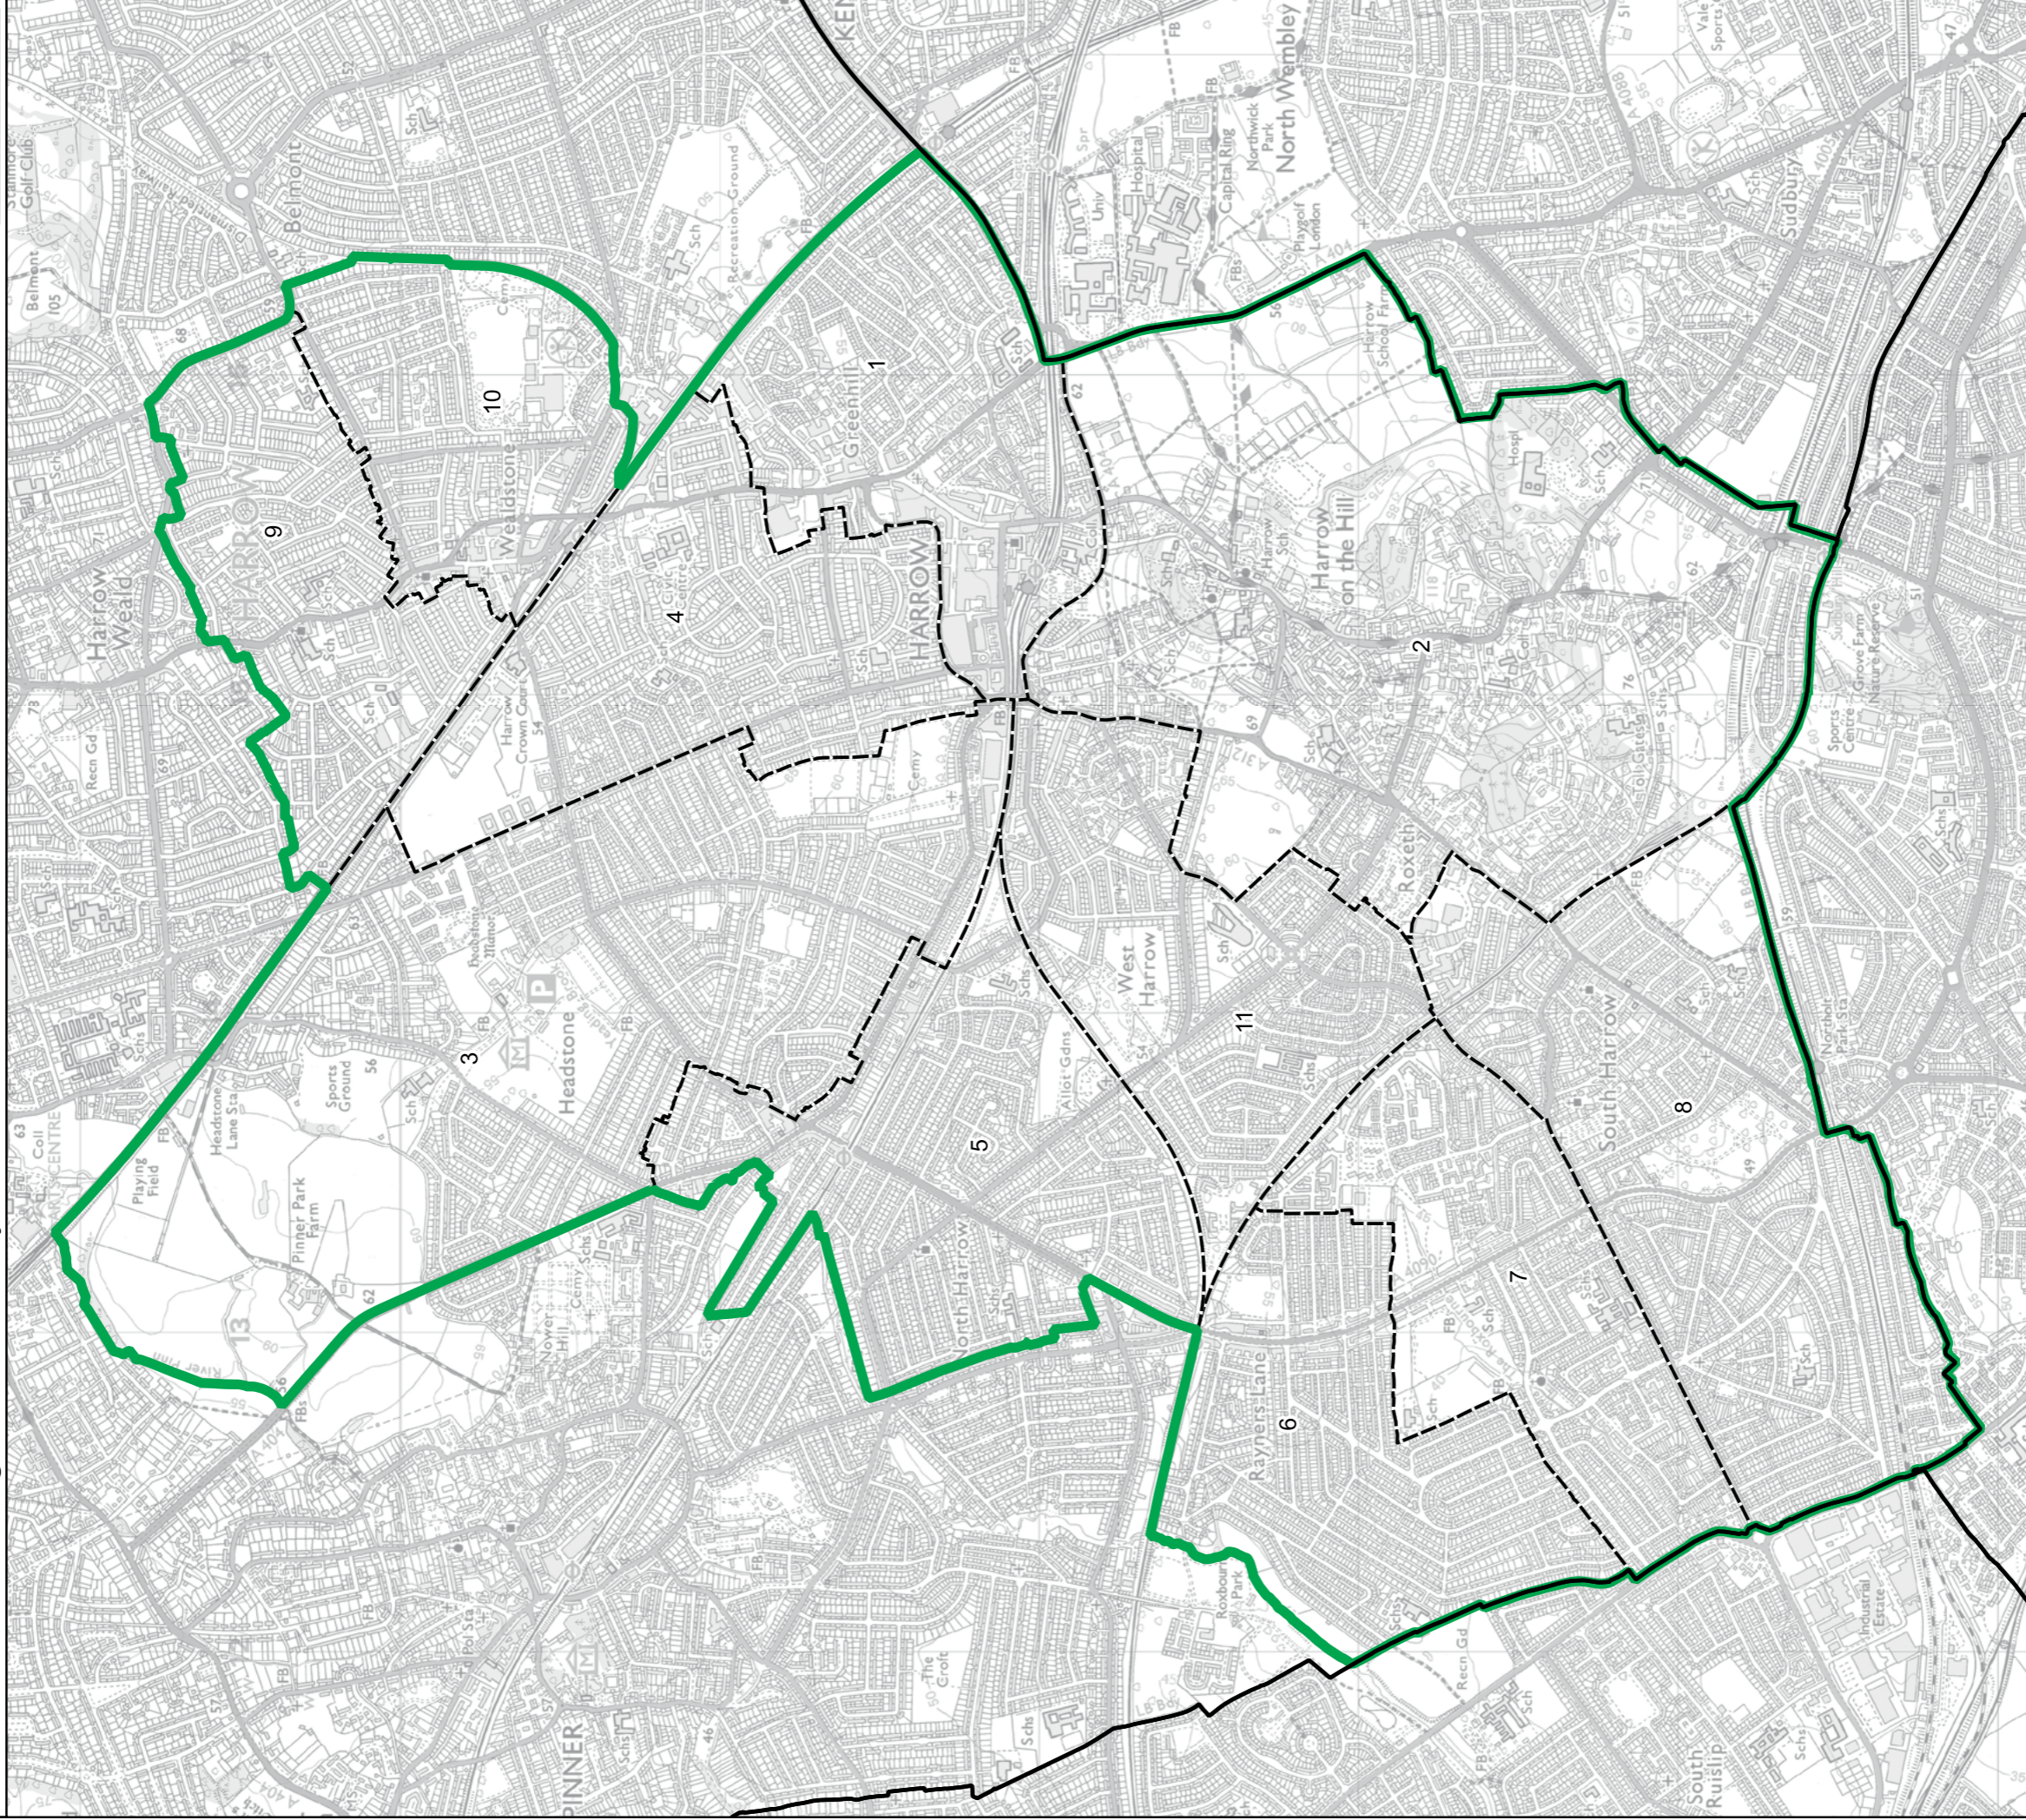

Boundary Commission for England - Final Recommendations for the London Region
Harrow West Borough Constituency - Electorate 74,060

1. **Wards:**
2. 1 Greenhill
   - 2 Harrow on the Hill
   - 3 Headstone
   - 4 Marlborough
   - 5 North Harrow
   - 6 Rayners Lane
   - 7 Roxbourne
   - 8 Roxeth
   - 9 Wealdstone North
   - 10 Wealdstone South
   - 11 West Harrow

Constituency (thick green line)

Local Authorities (dashed line)

Wards (dotted line)

Scale: 0, 0.3, 0.6 km

North Arrow

© Crown copyright and database rights 2023 OS 100018289. You are permitted to use this data solely to enable you to respond to, or interact with, the organisation that provided you with the data. You are not permitted to copy, sub-licence, distribute or sell any of this data to third parties in any form. Third party rights to enforce the terms of this licence shall be reserved to OS.

Harrow West Borough Constituency