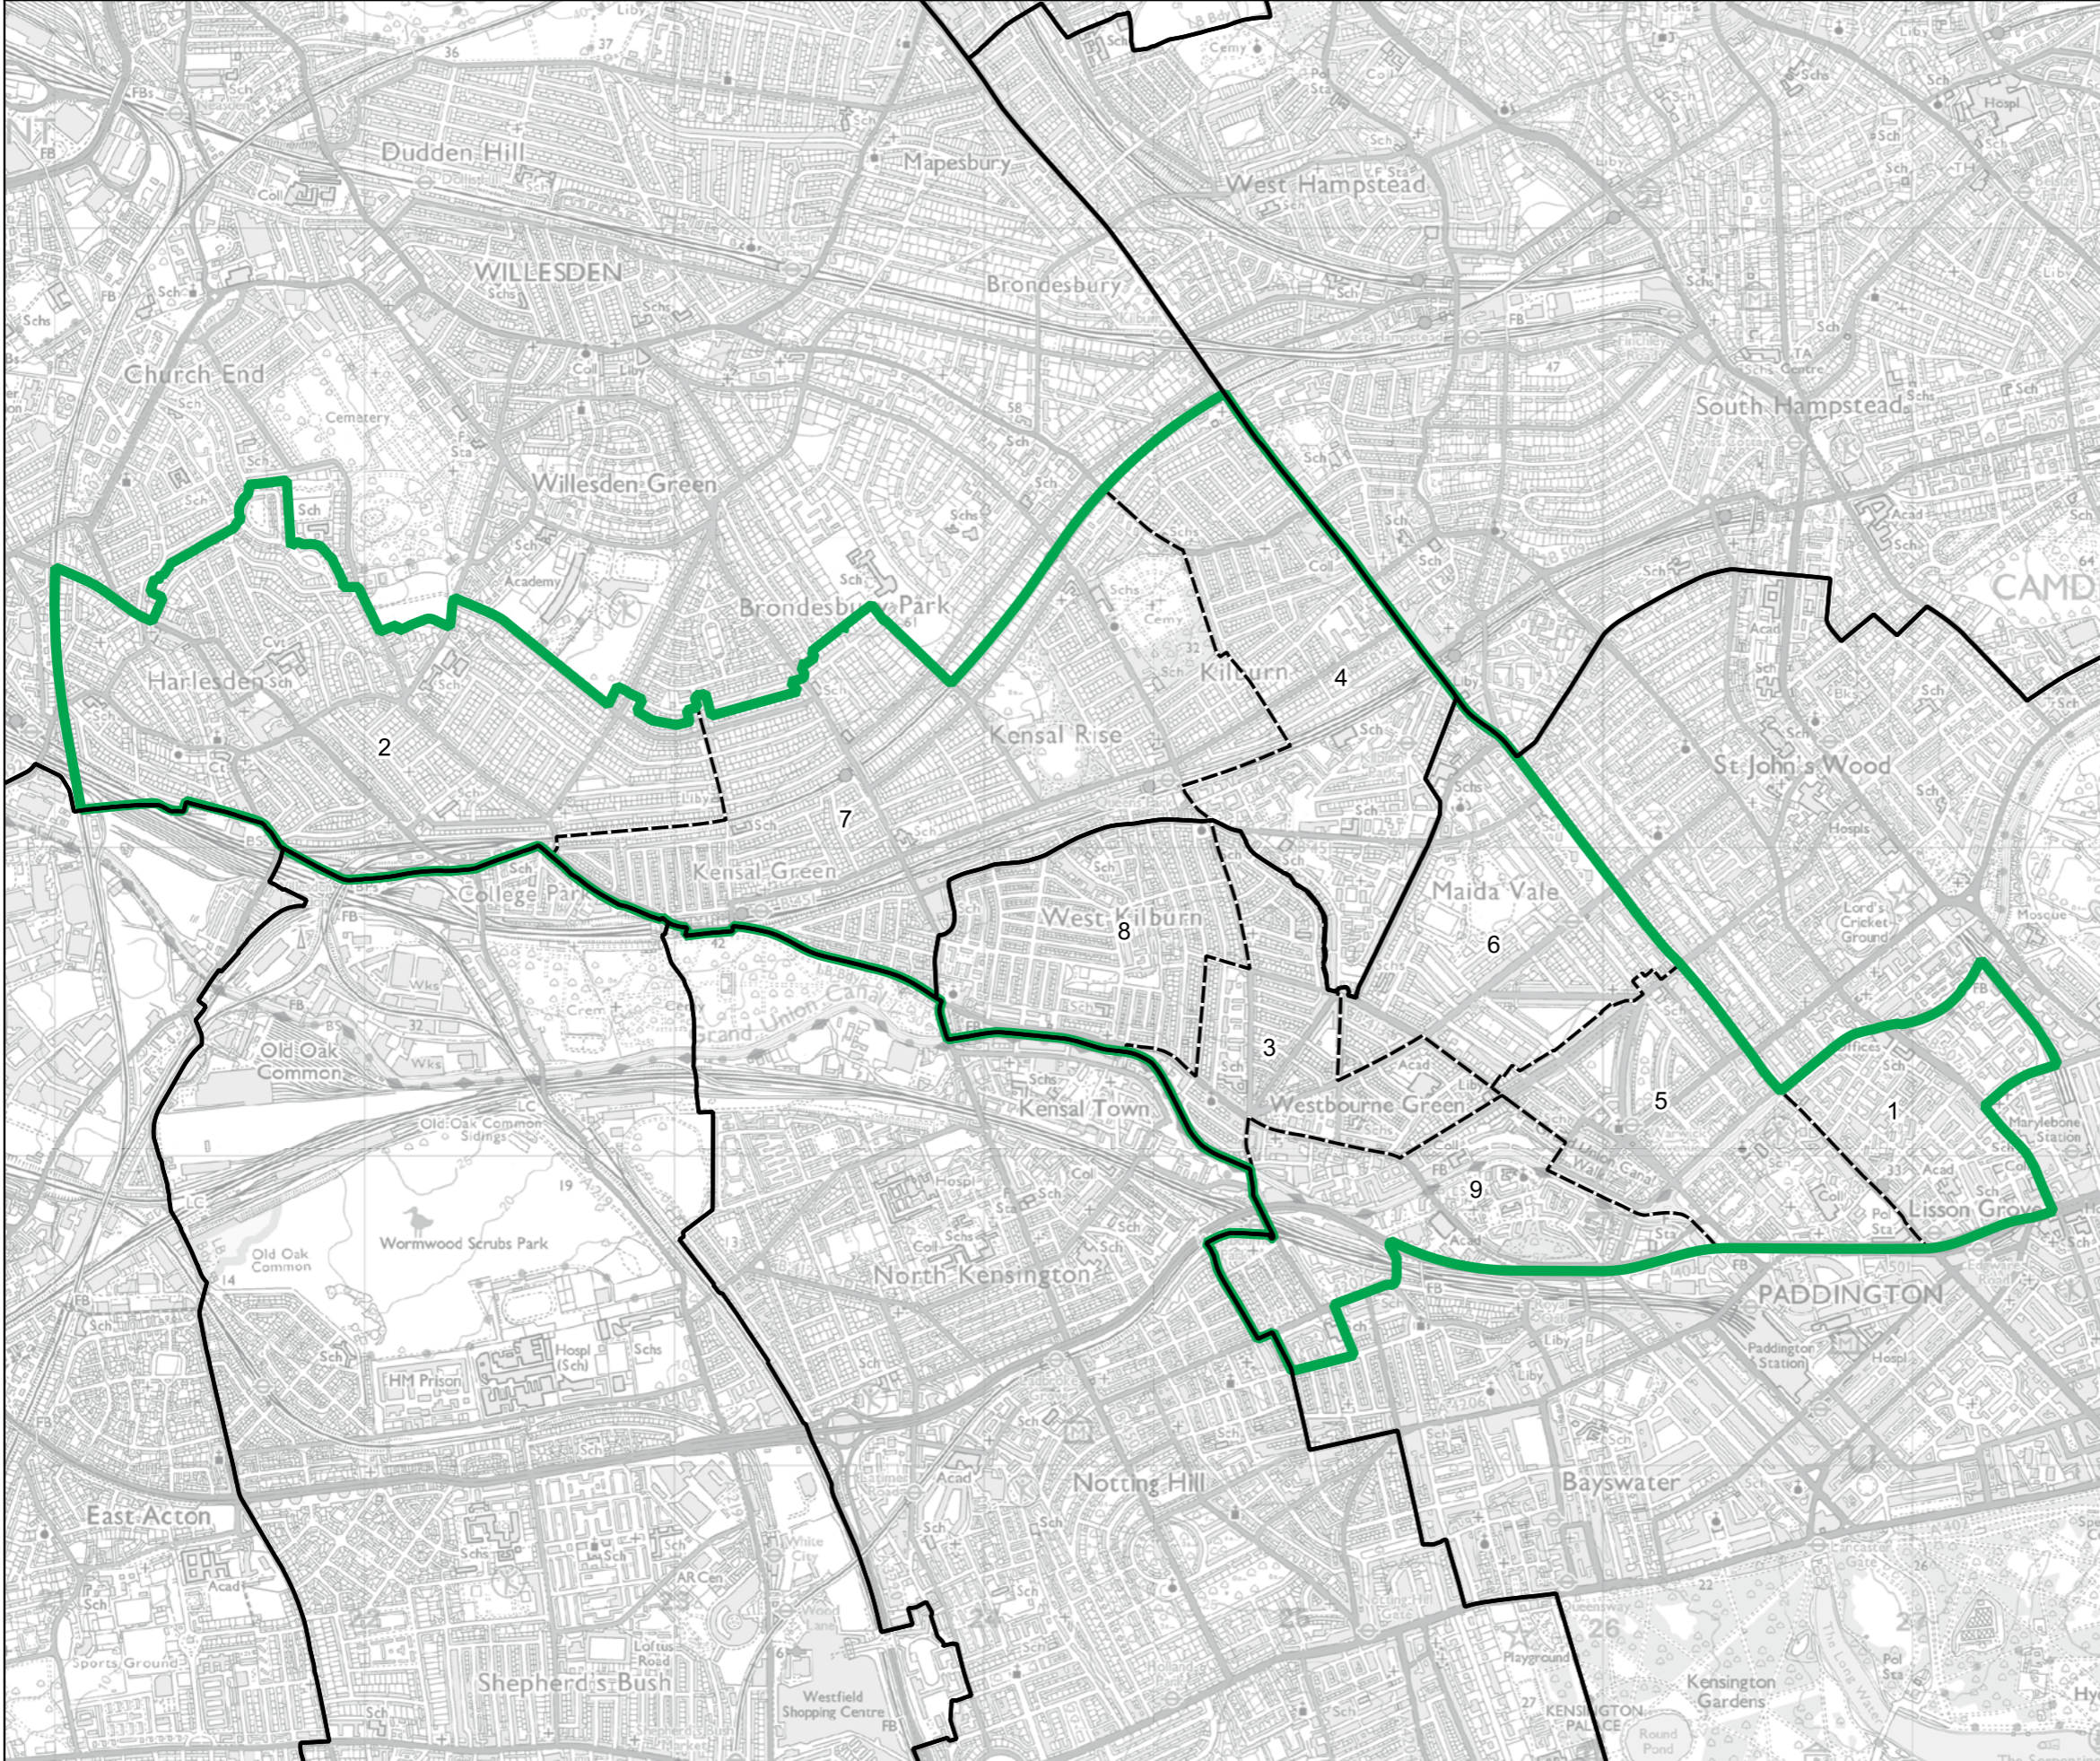

Wards:

- 1 Church Street
- 2 Harlesden & Kensal Green
- 3 Harrow Road
- 4 Kilburn
- 5 Little Venice
- 6 Maida Vale
- 7 Queens Park (Brent)
- 8 Queen's Park (Westminster)
- 9 Westbourne

Constituency
Local Authorities
Wards

0   0.3   0.6 km

© Crown copyright and database rights 2023 OS 100018289. You are permitted to use this data solely to enable you to respond to, or interact with, the organisation that provided you with the data. You are not permitted to copy, sub-licence, distribute or sell any of this data to third parties in any form. Third party rights to enforce the terms of this licence shall be reserved to OS.

Queen's Park and Maida Vale Borough Constituency