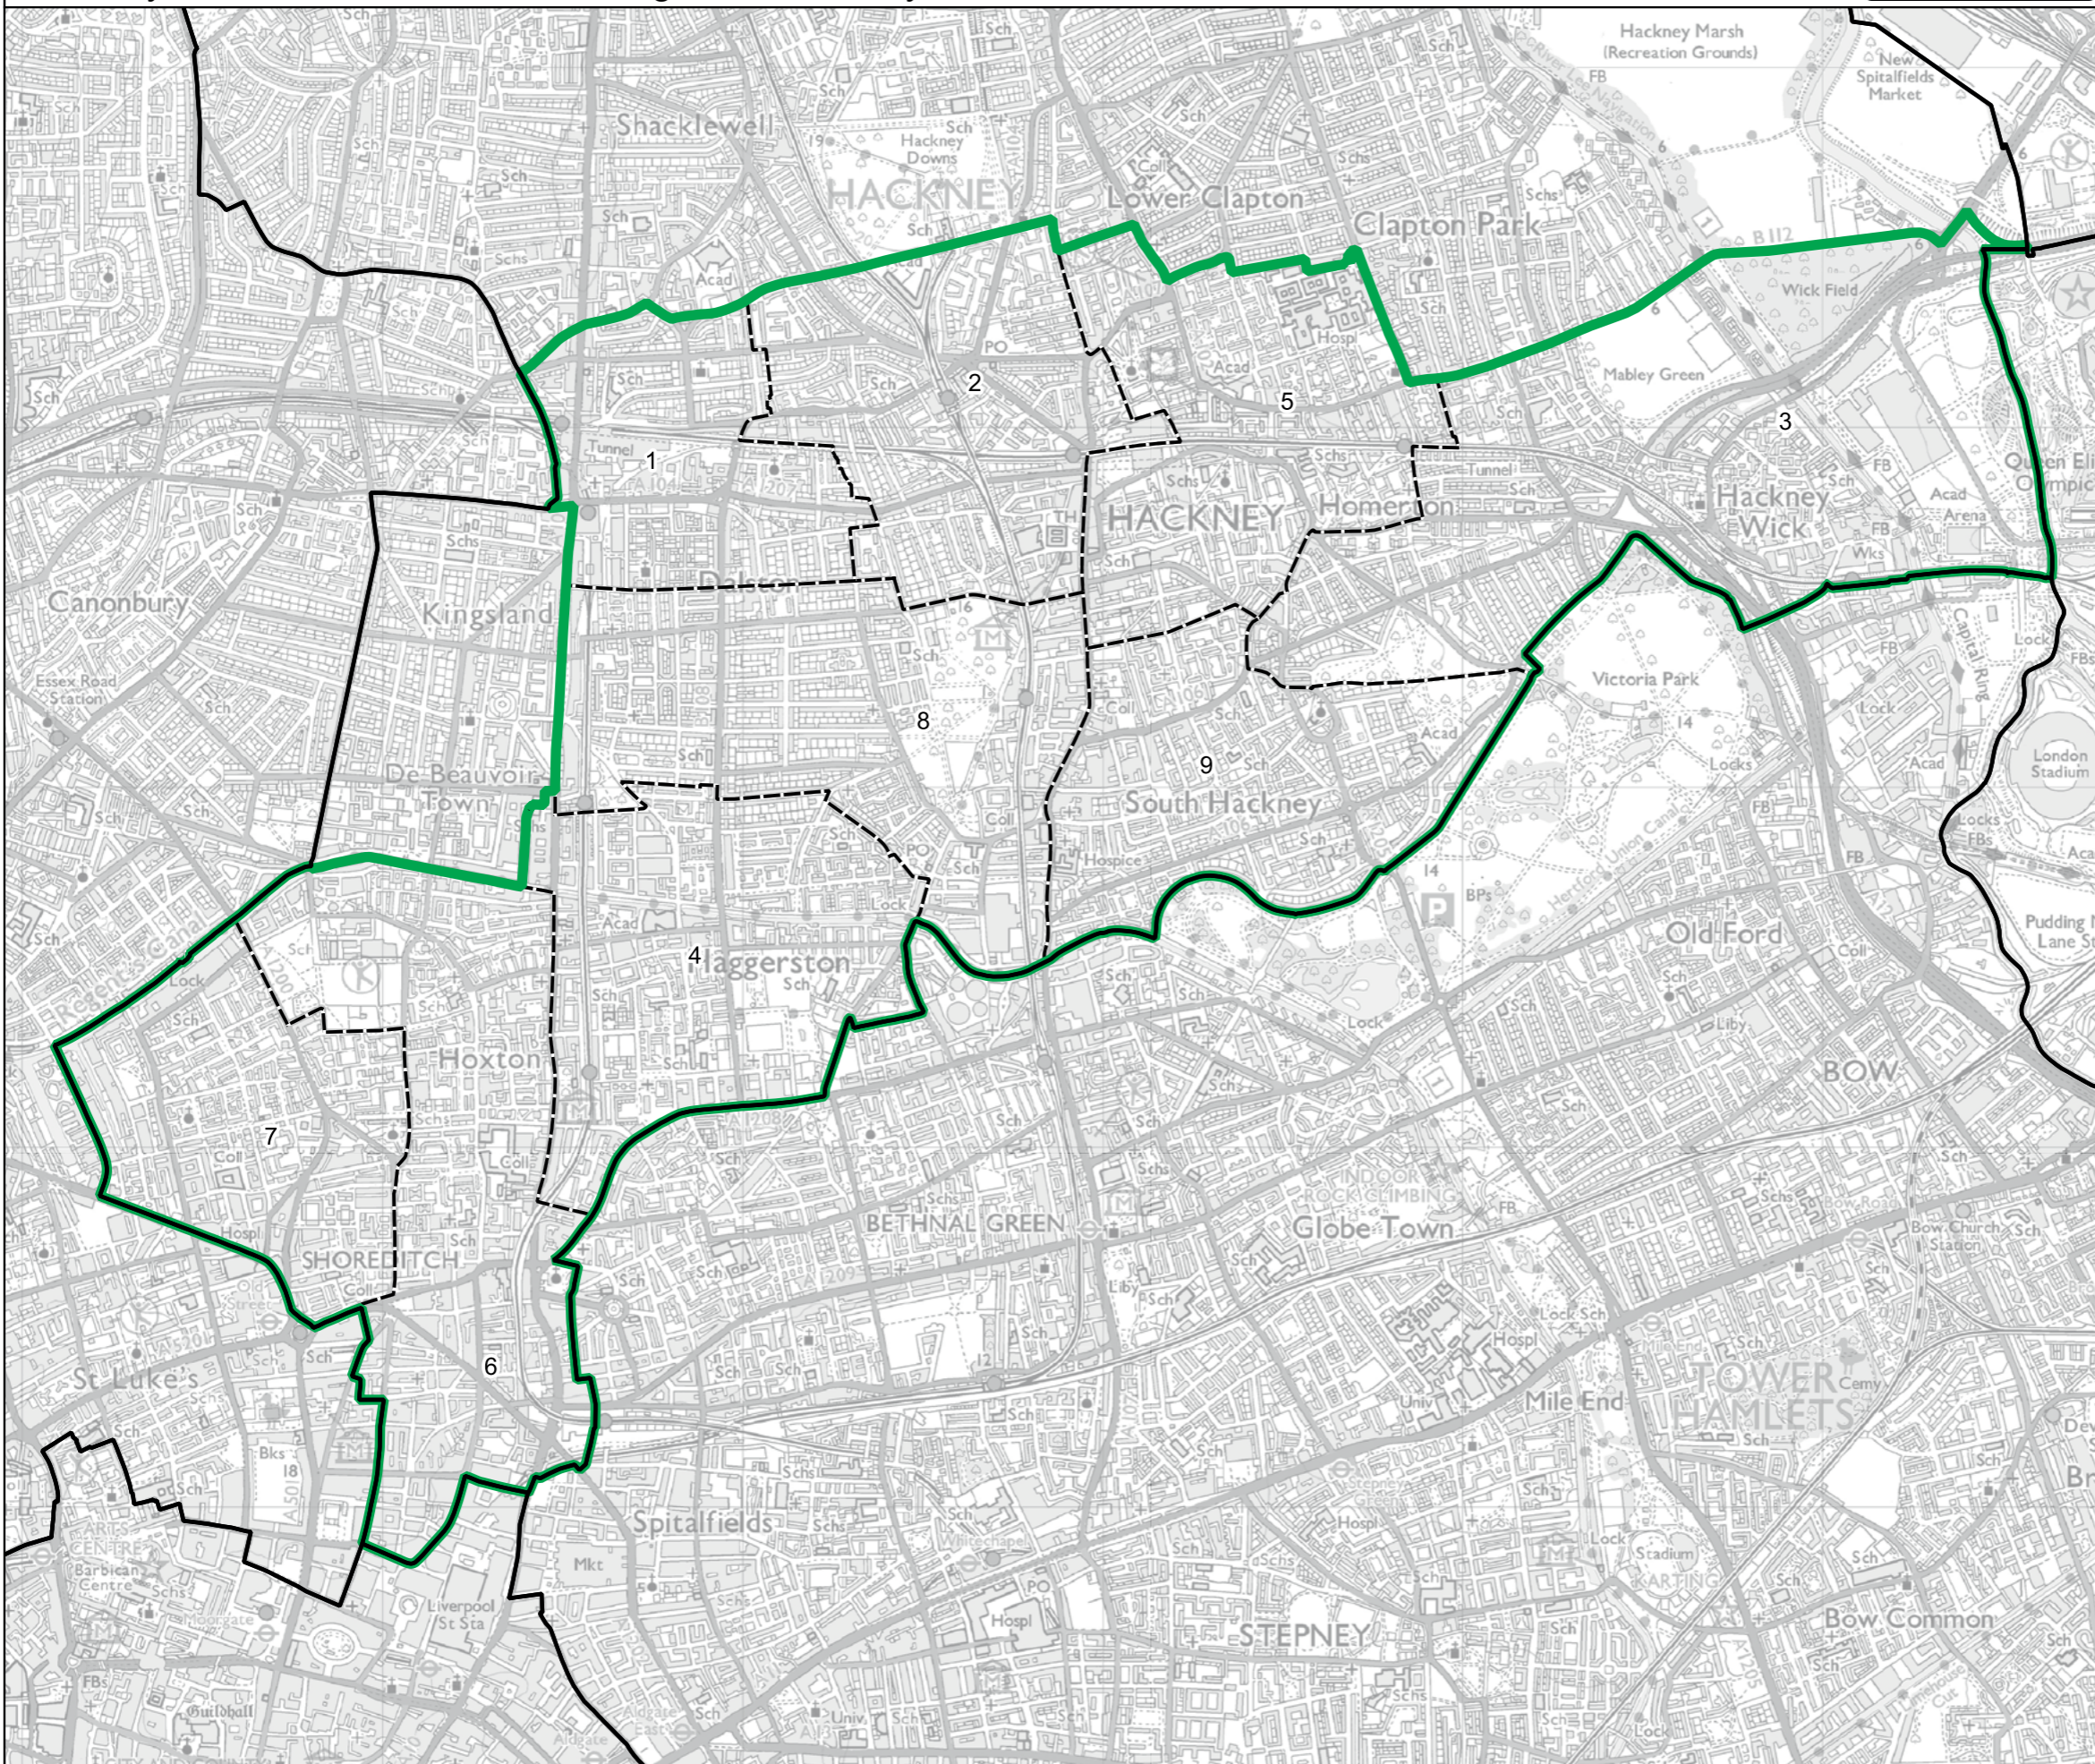

Wards:

- 1 Dalston
- 2 Hackney Central
- 3 Hackney Wick
- 4 Haggerston
- 5 Homerton
- 6 Hoxton East & Shoreditch
- 7 Hoxton West
- 8 London Fields
- 9 Victoria

- Constituency
- Local Authorities
- Wards

0 0.2 0.4 km

© Crown copyright and database rights 2023 OS 100018289. You are permitted to use this data solely to enable you to respond to, or interact with, the organisation that provided you with the data. You are not permitted to copy, sub-licence, distribute or sell any of this data to third parties in any form. Third party rights to enforce the terms of this licence shall be reserved to OS.

Hackney South and Shoreditch Borough Constituency