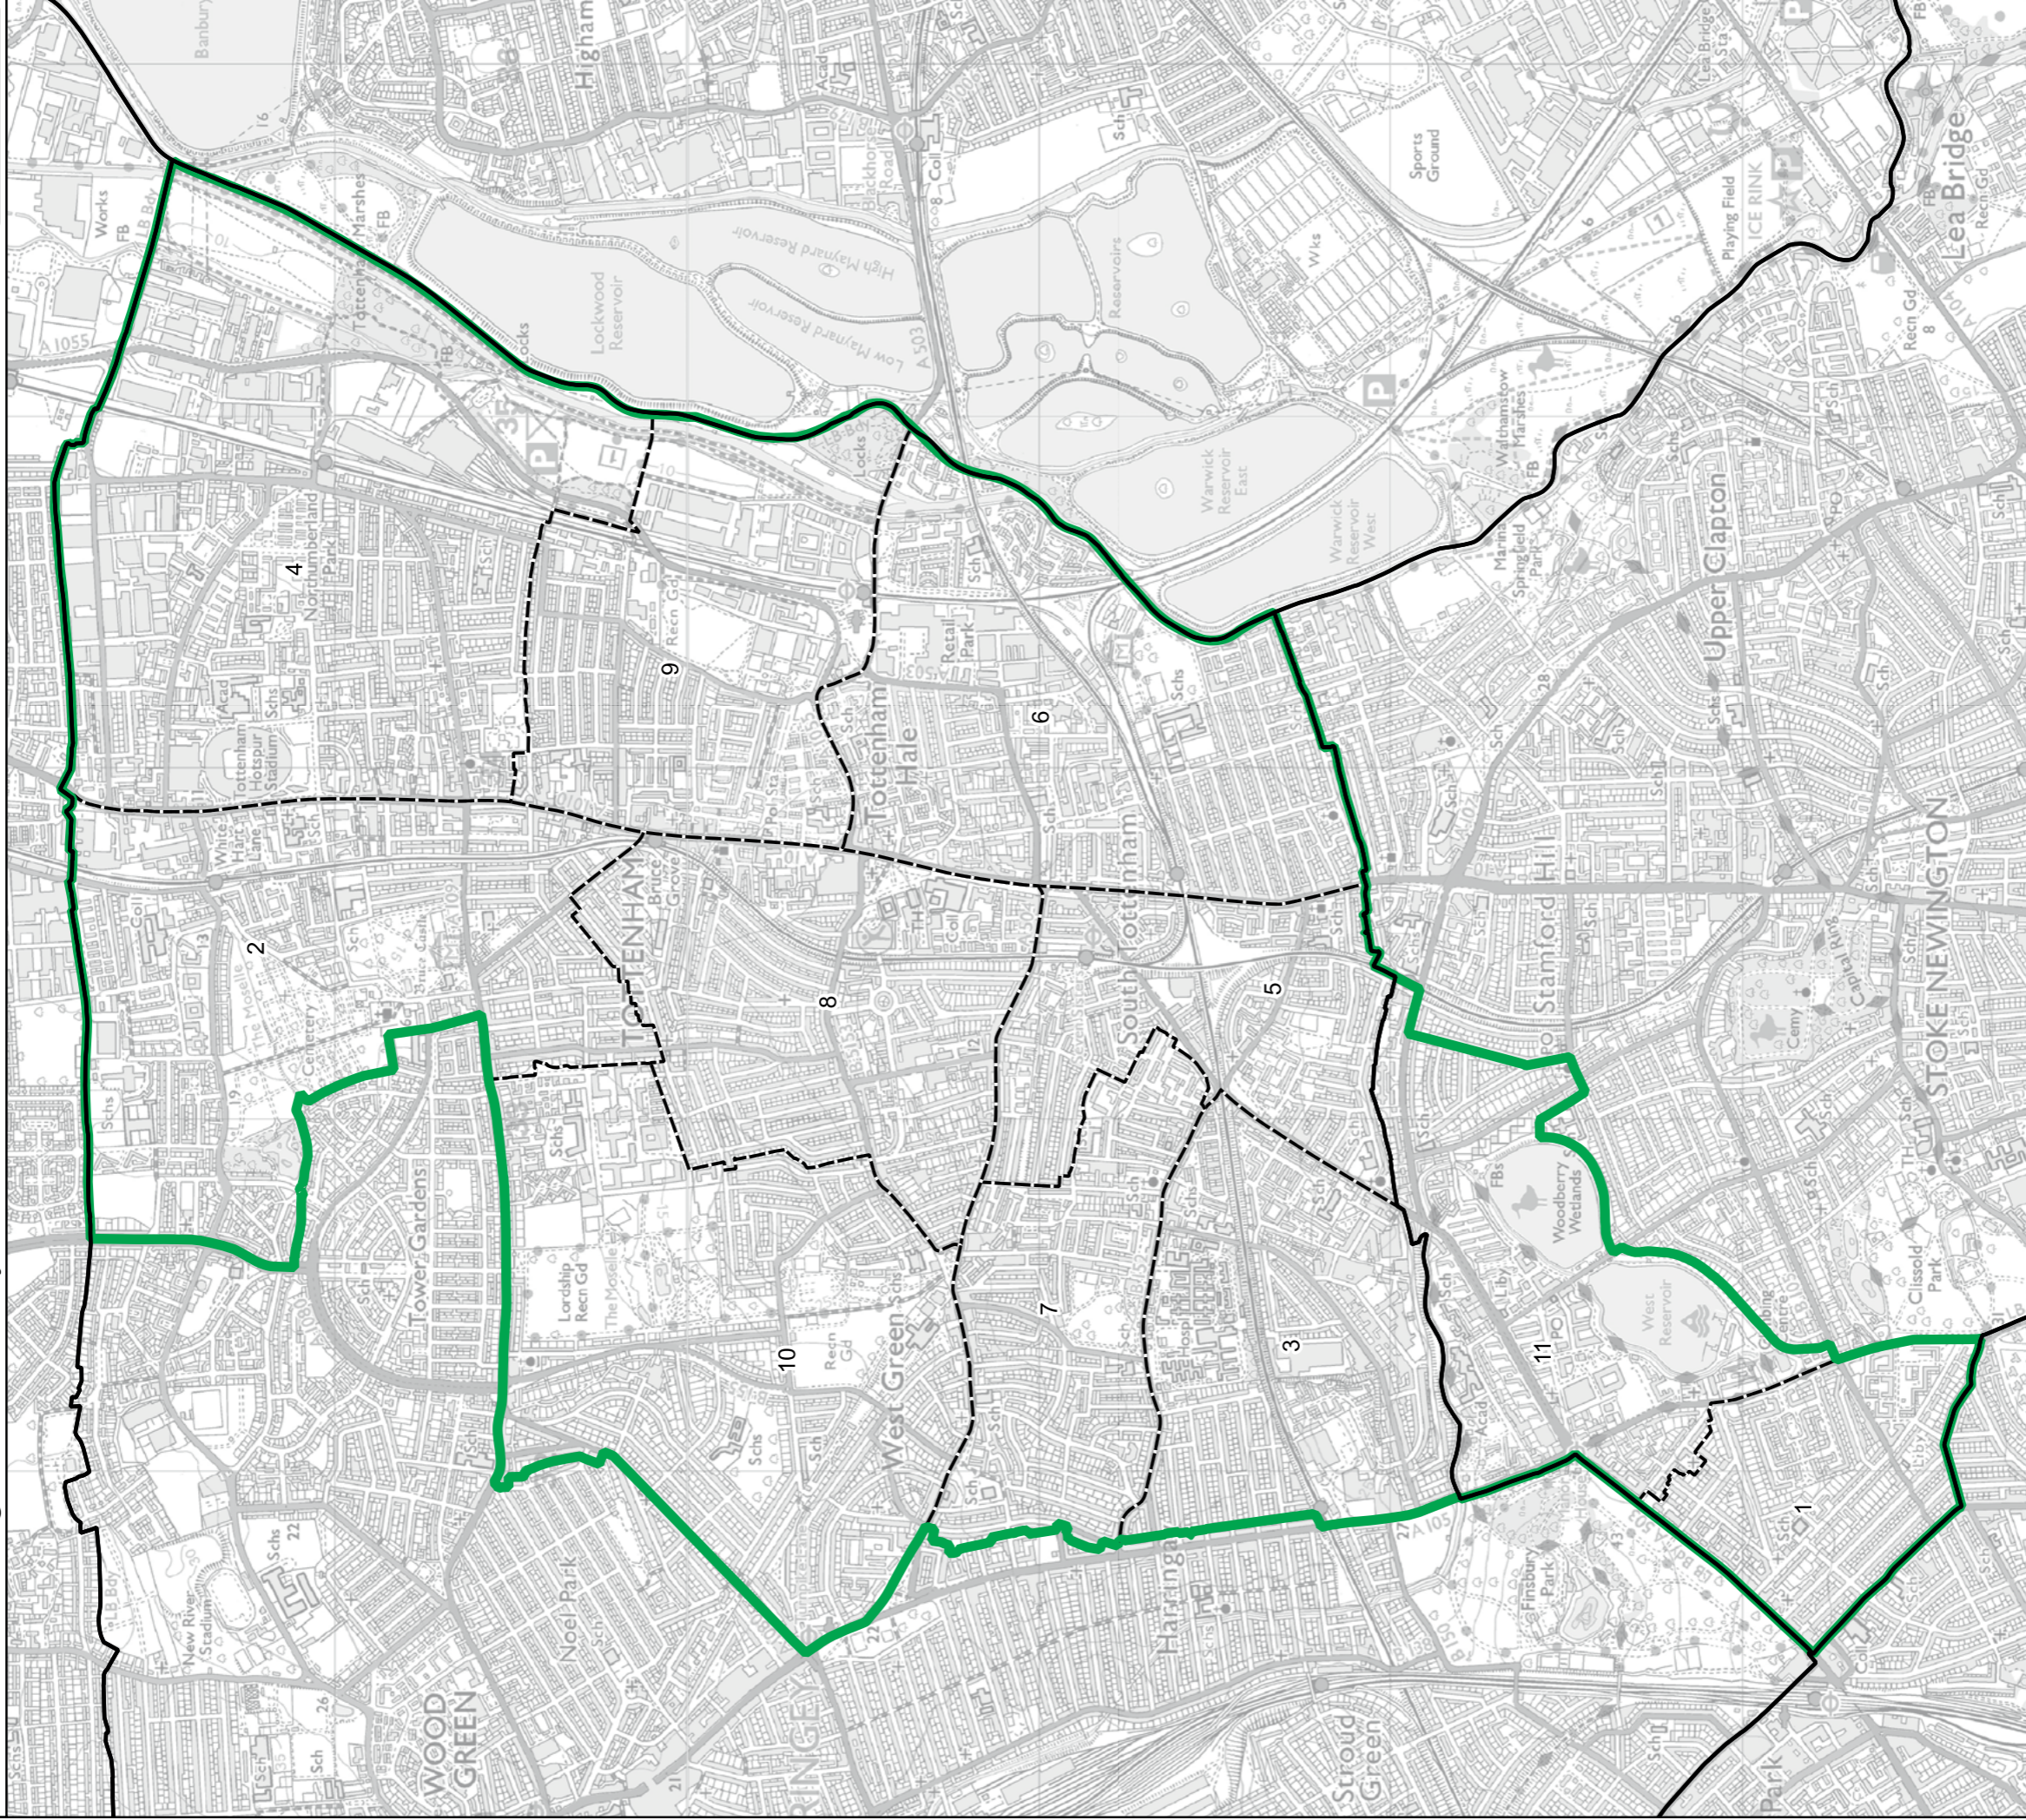

Boundary Commission for England - Final Recommendations for the London Region
Tottenham Borough Constituency - Electorate 75,968

1. **Wards:**
2. 1 Brownswood
   - 2 Bruce Castle
   - 3 Hermitage & Gardens
   - 4 Northumberland Park
   - 5 Seven Sisters
   - 6 South Tottenham
   - 7 St Ann's
   - 8 Tottenham Central
   - 9 Tottenham Hale
   - 10 West Green
   - 11 Woodberry Down

- Constituency
- Local Authorities
- Wards

N

0 0.2 0.4 km

© Crown copyright and database rights 2023 OS 100018289. You are permitted to use this data solely to enable you to respond to, or interact with, the organisation that provided you with the data. You are not permitted to copy, sub-licence, distribute or sell any of this data to third parties in any form. Third party rights to enforce the terms of this licence shall be reserved to OS.

Tottenham Borough Constituency