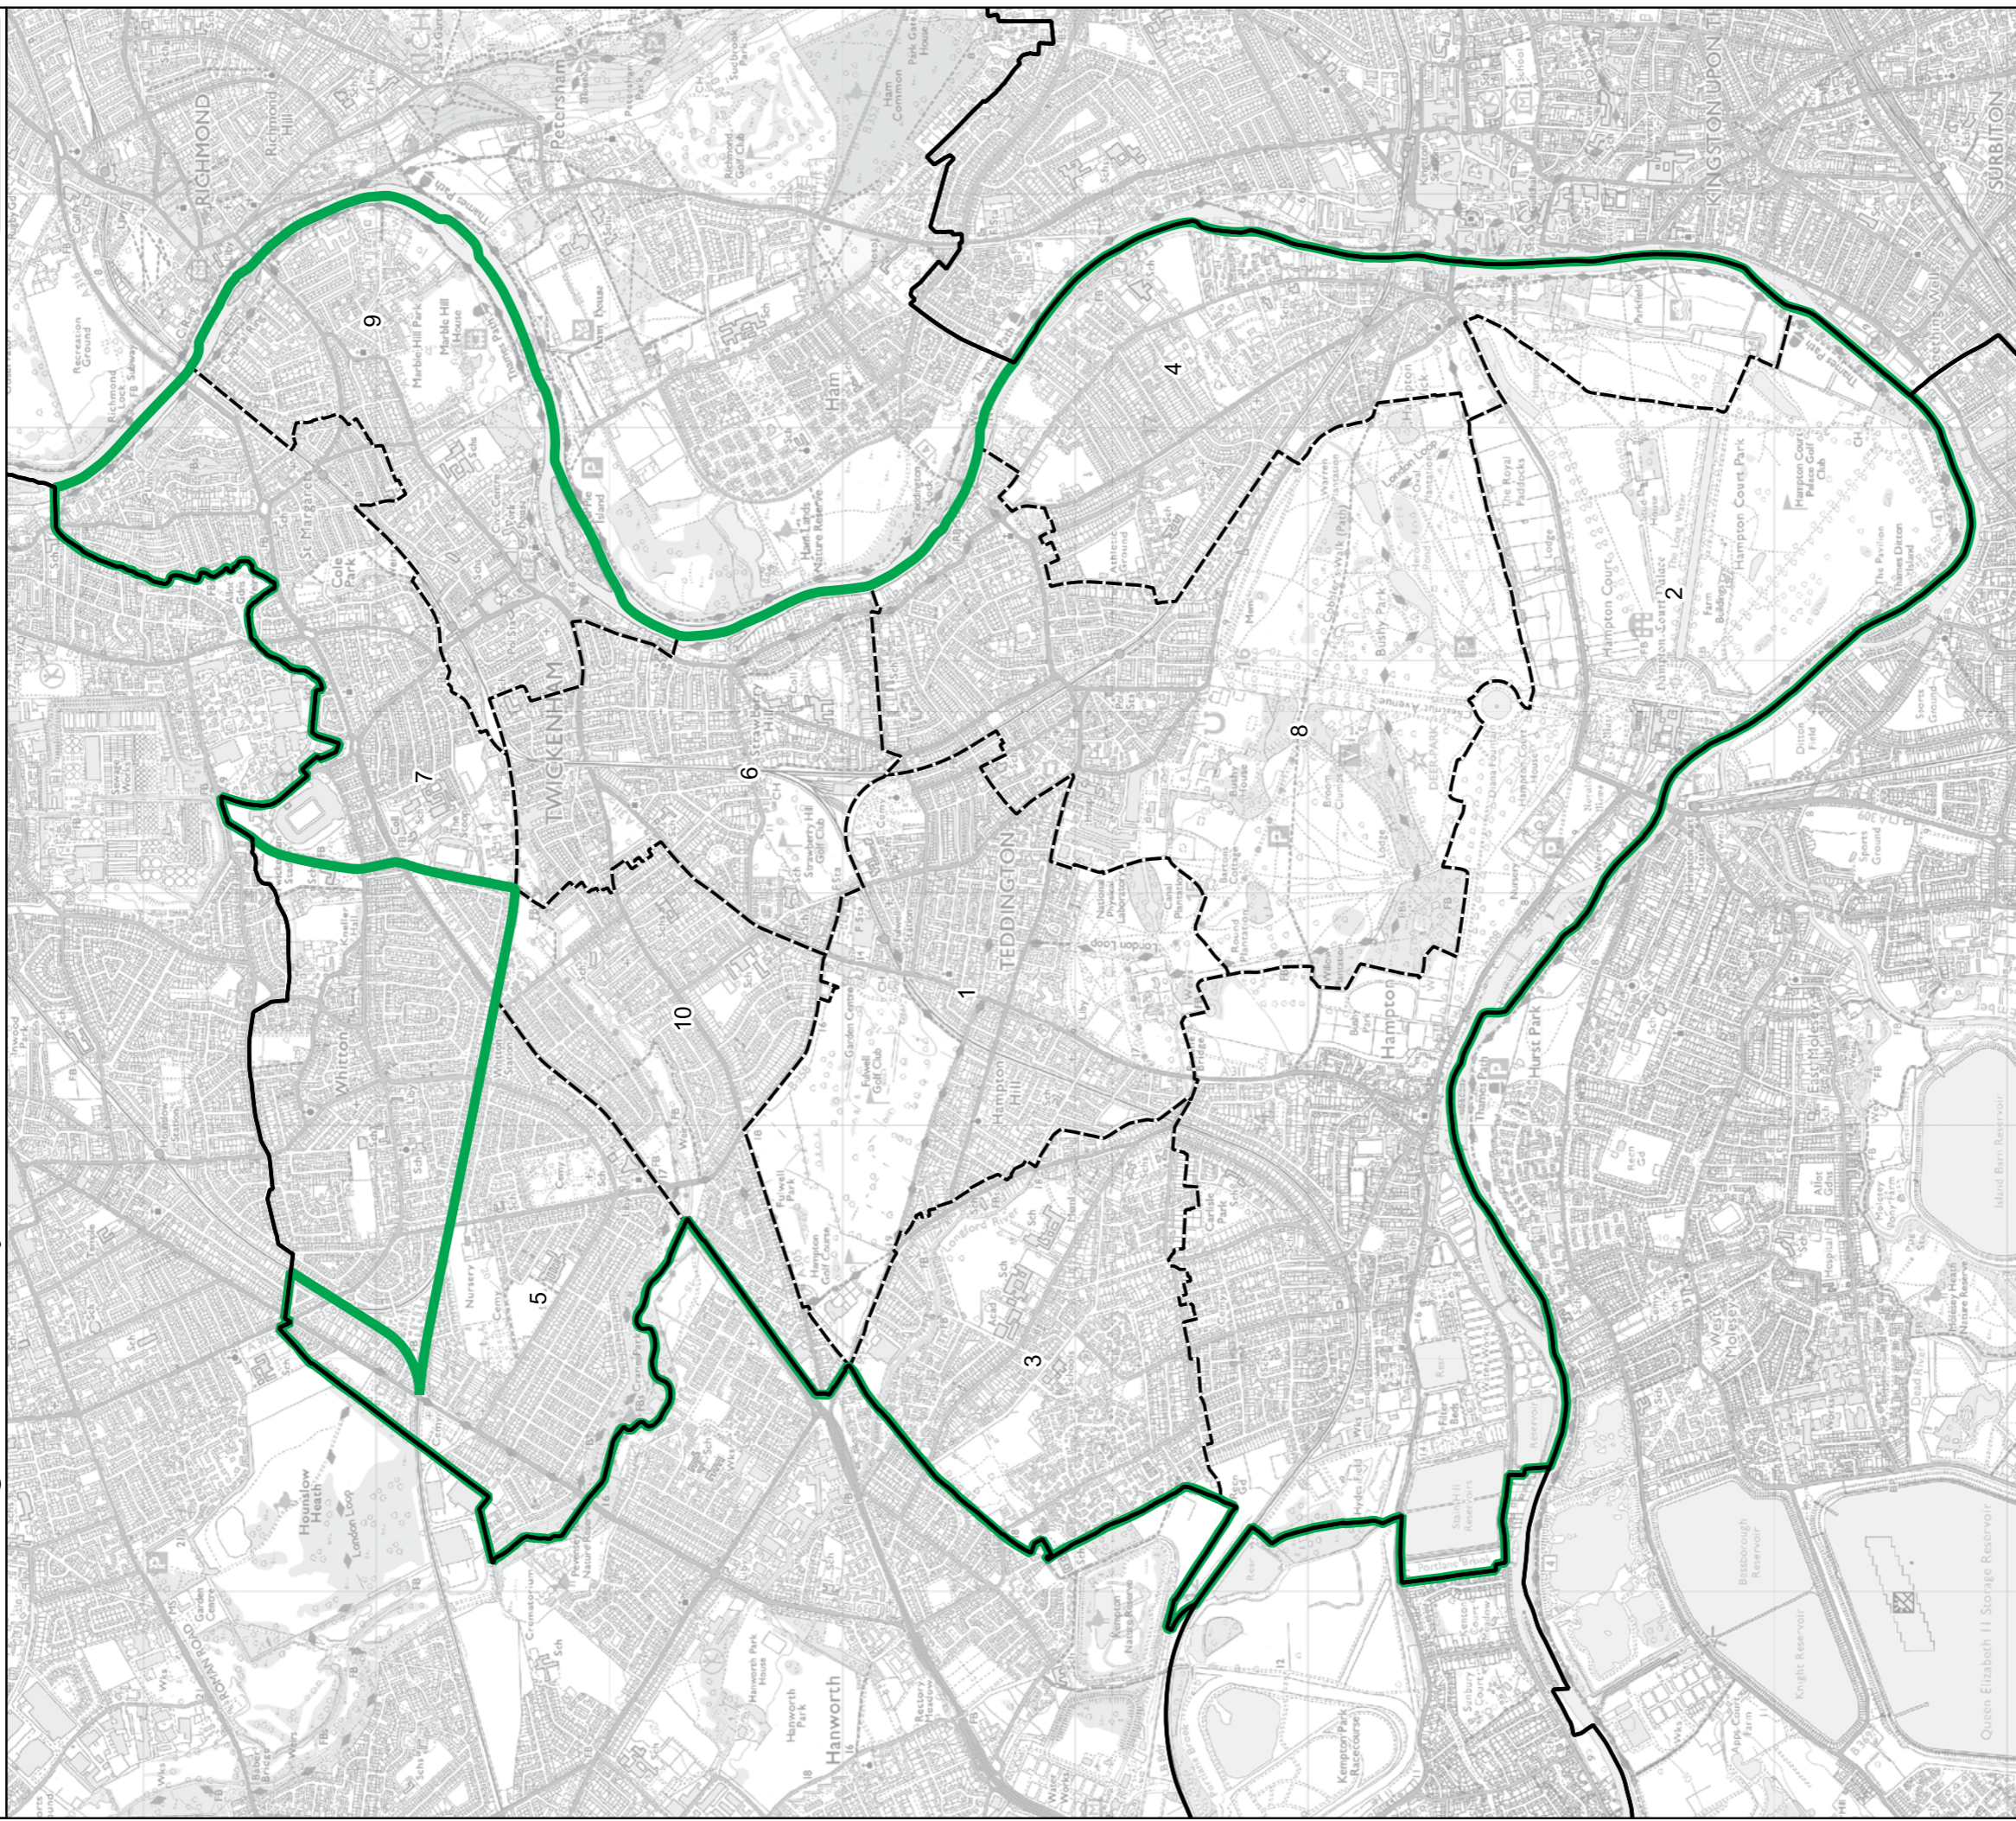

Boundary Commission for England - Final Recommendations for the London Region
Twickenham Borough Constituency - Electorate 75,889

Wards:

- 1 Fulwell & Hampton Hill
- 2 Hampton
- 3 Hampton North
- 4 Hampton Wick & South Teddington
- 5 Heathfield
- 6 South Twickenham
- 7 St Margarets & North Twickenham
- 8 Teddington
- 9 Twickenham Riverside
- 10 West Twickenham

- Constituency
- Local Authorities
- Wards

© Crown copyright and database rights 2023 OS 100018269. You are permitted to use this data solely to enable you to respond to, or interact with, the organisation that provided you with the data. You are not permitted to copy, sub-licence, distribute or sell any of this data to third parties in any form. Third party rights to enforce the terms of this licence shall be reserved to OS.

Twickenham Borough Constituency