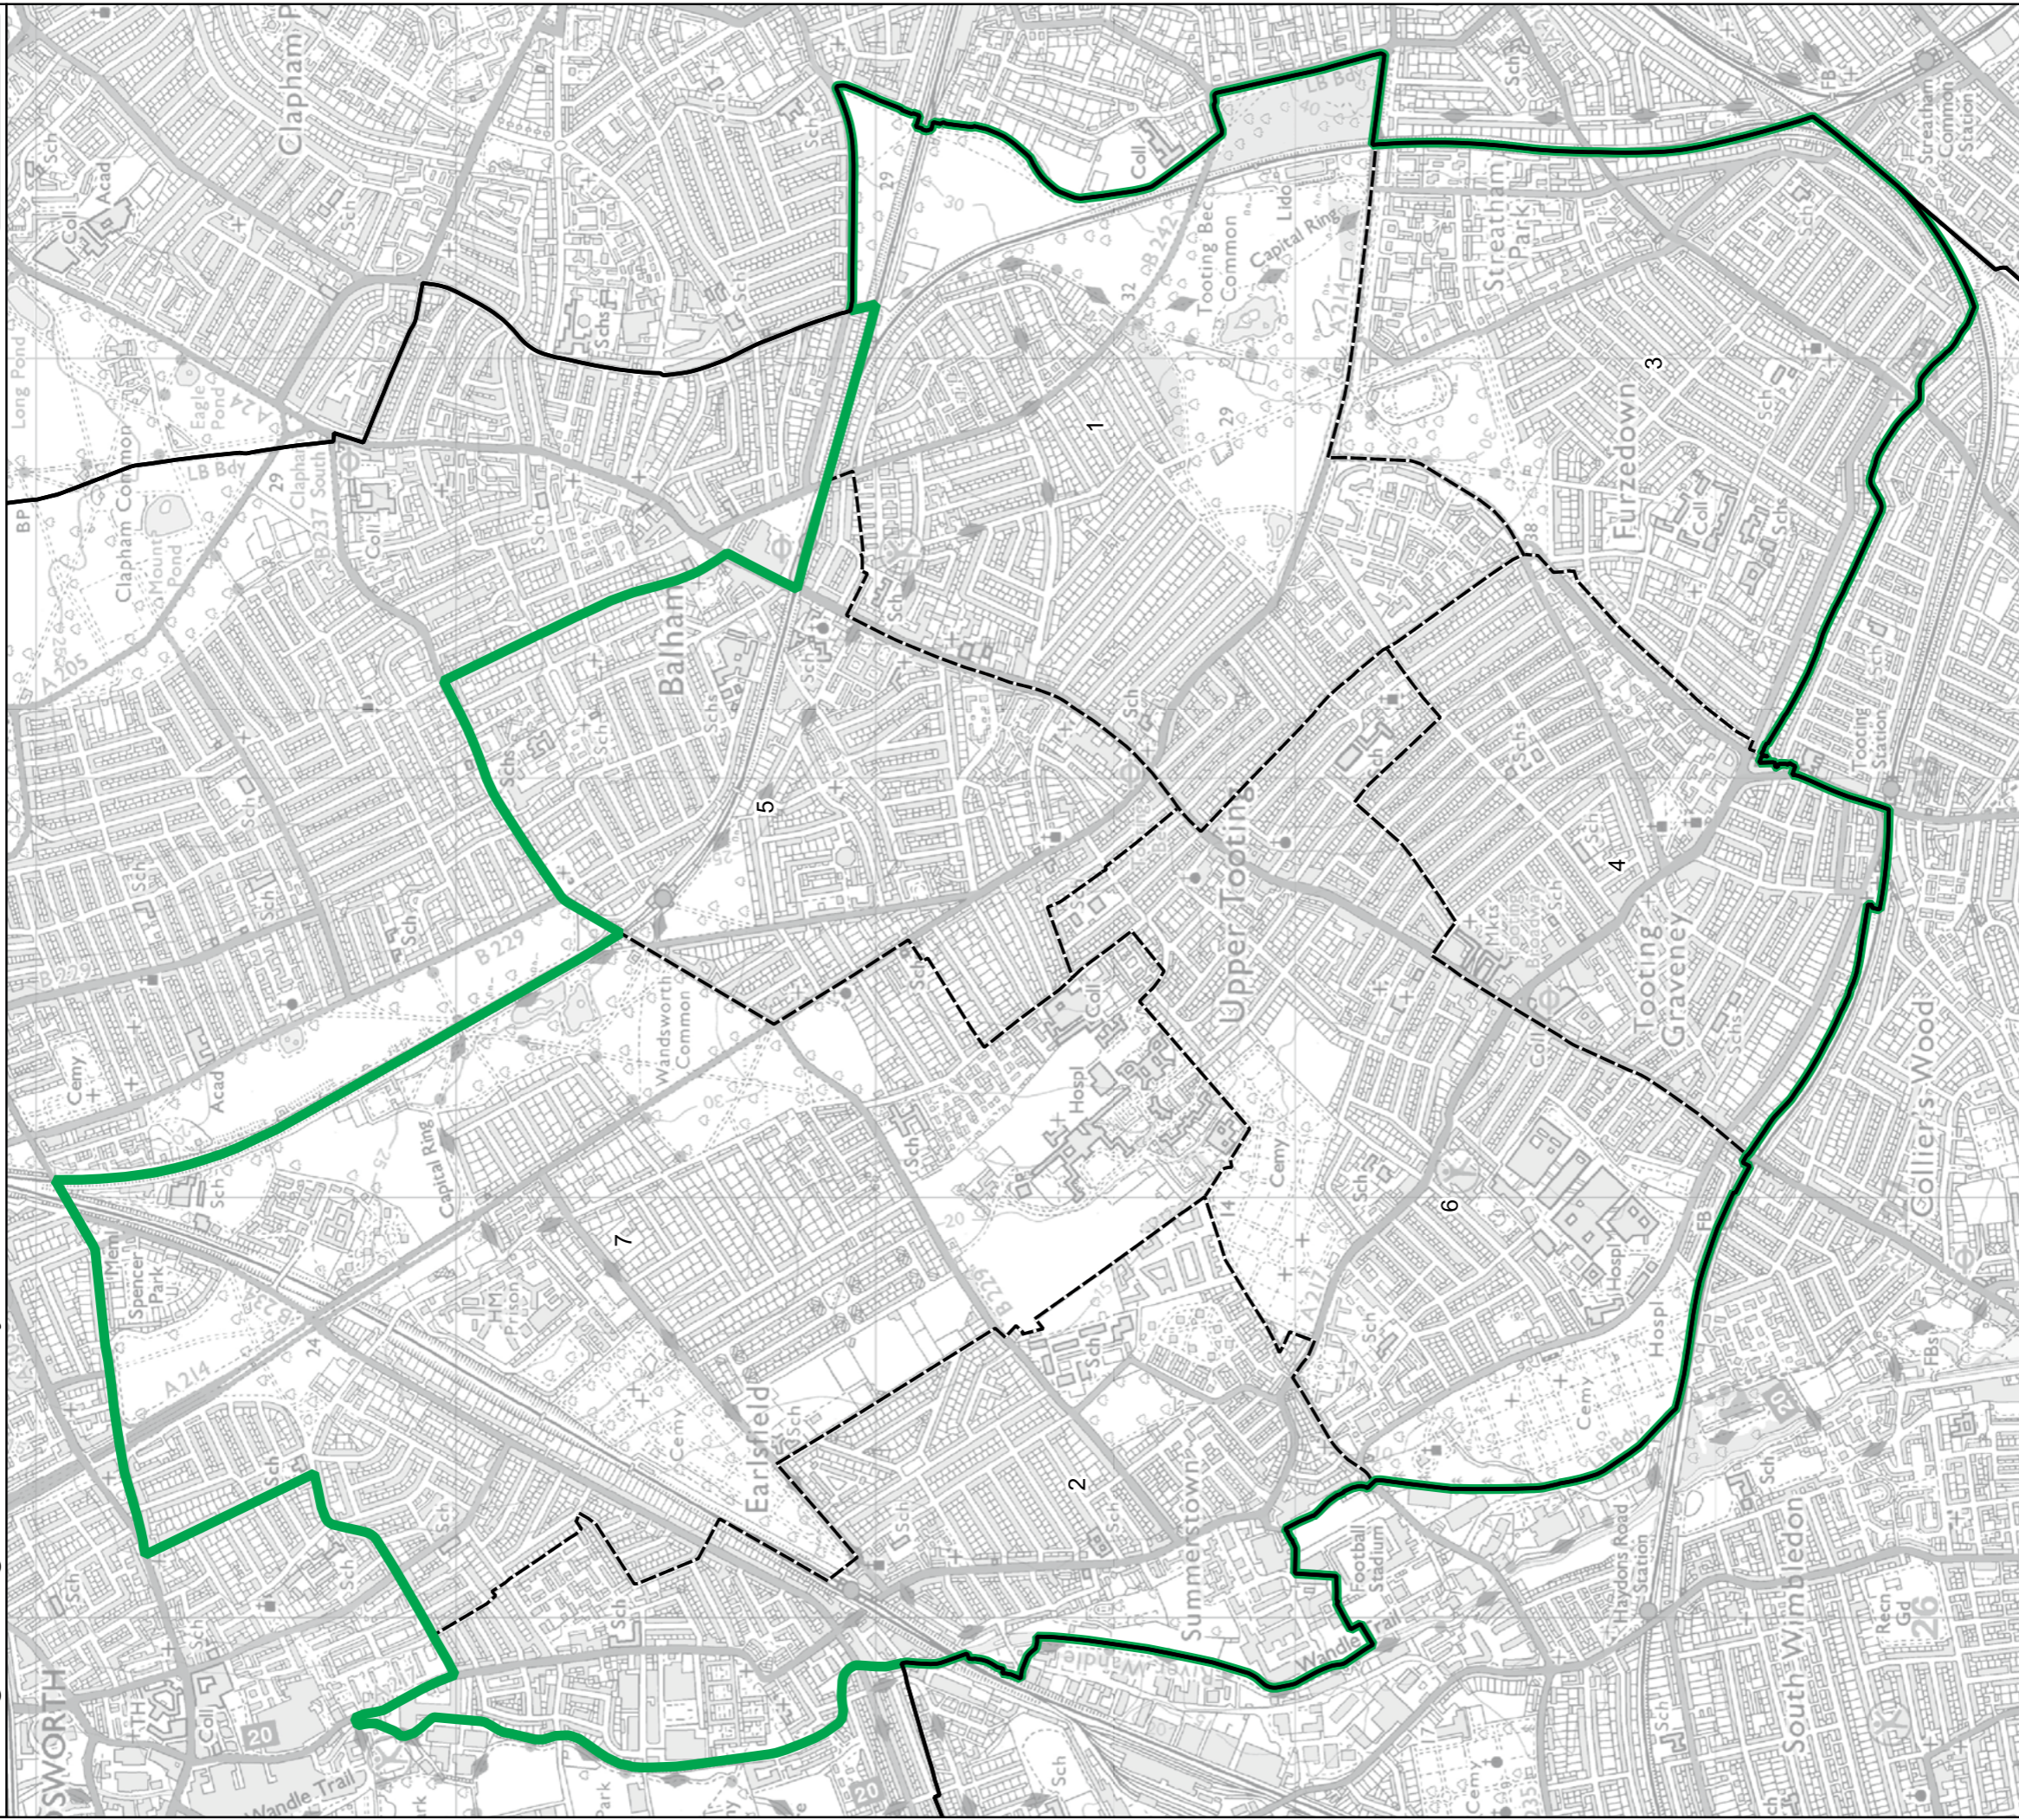

Wards:

- 1 Bedford
- 2 Earlsfield
- 3 Furzedown
- 4 Graveney
- 5 Nightingale
- 6 Tooting
- 7 Wandsworth Common

- Constituency
- Local Authorities
- Wards

© Crown copyright and database rights 2023 OS 100018269. You are permitted to use this data solely to enable you to respond to, or interact with, the organisation that provided you with the data. You are not permitted to copy, sub-licence, distribute or sell any of this data to third parties in any form. Third party rights to enforce the terms of this licence shall be reserved to OS.