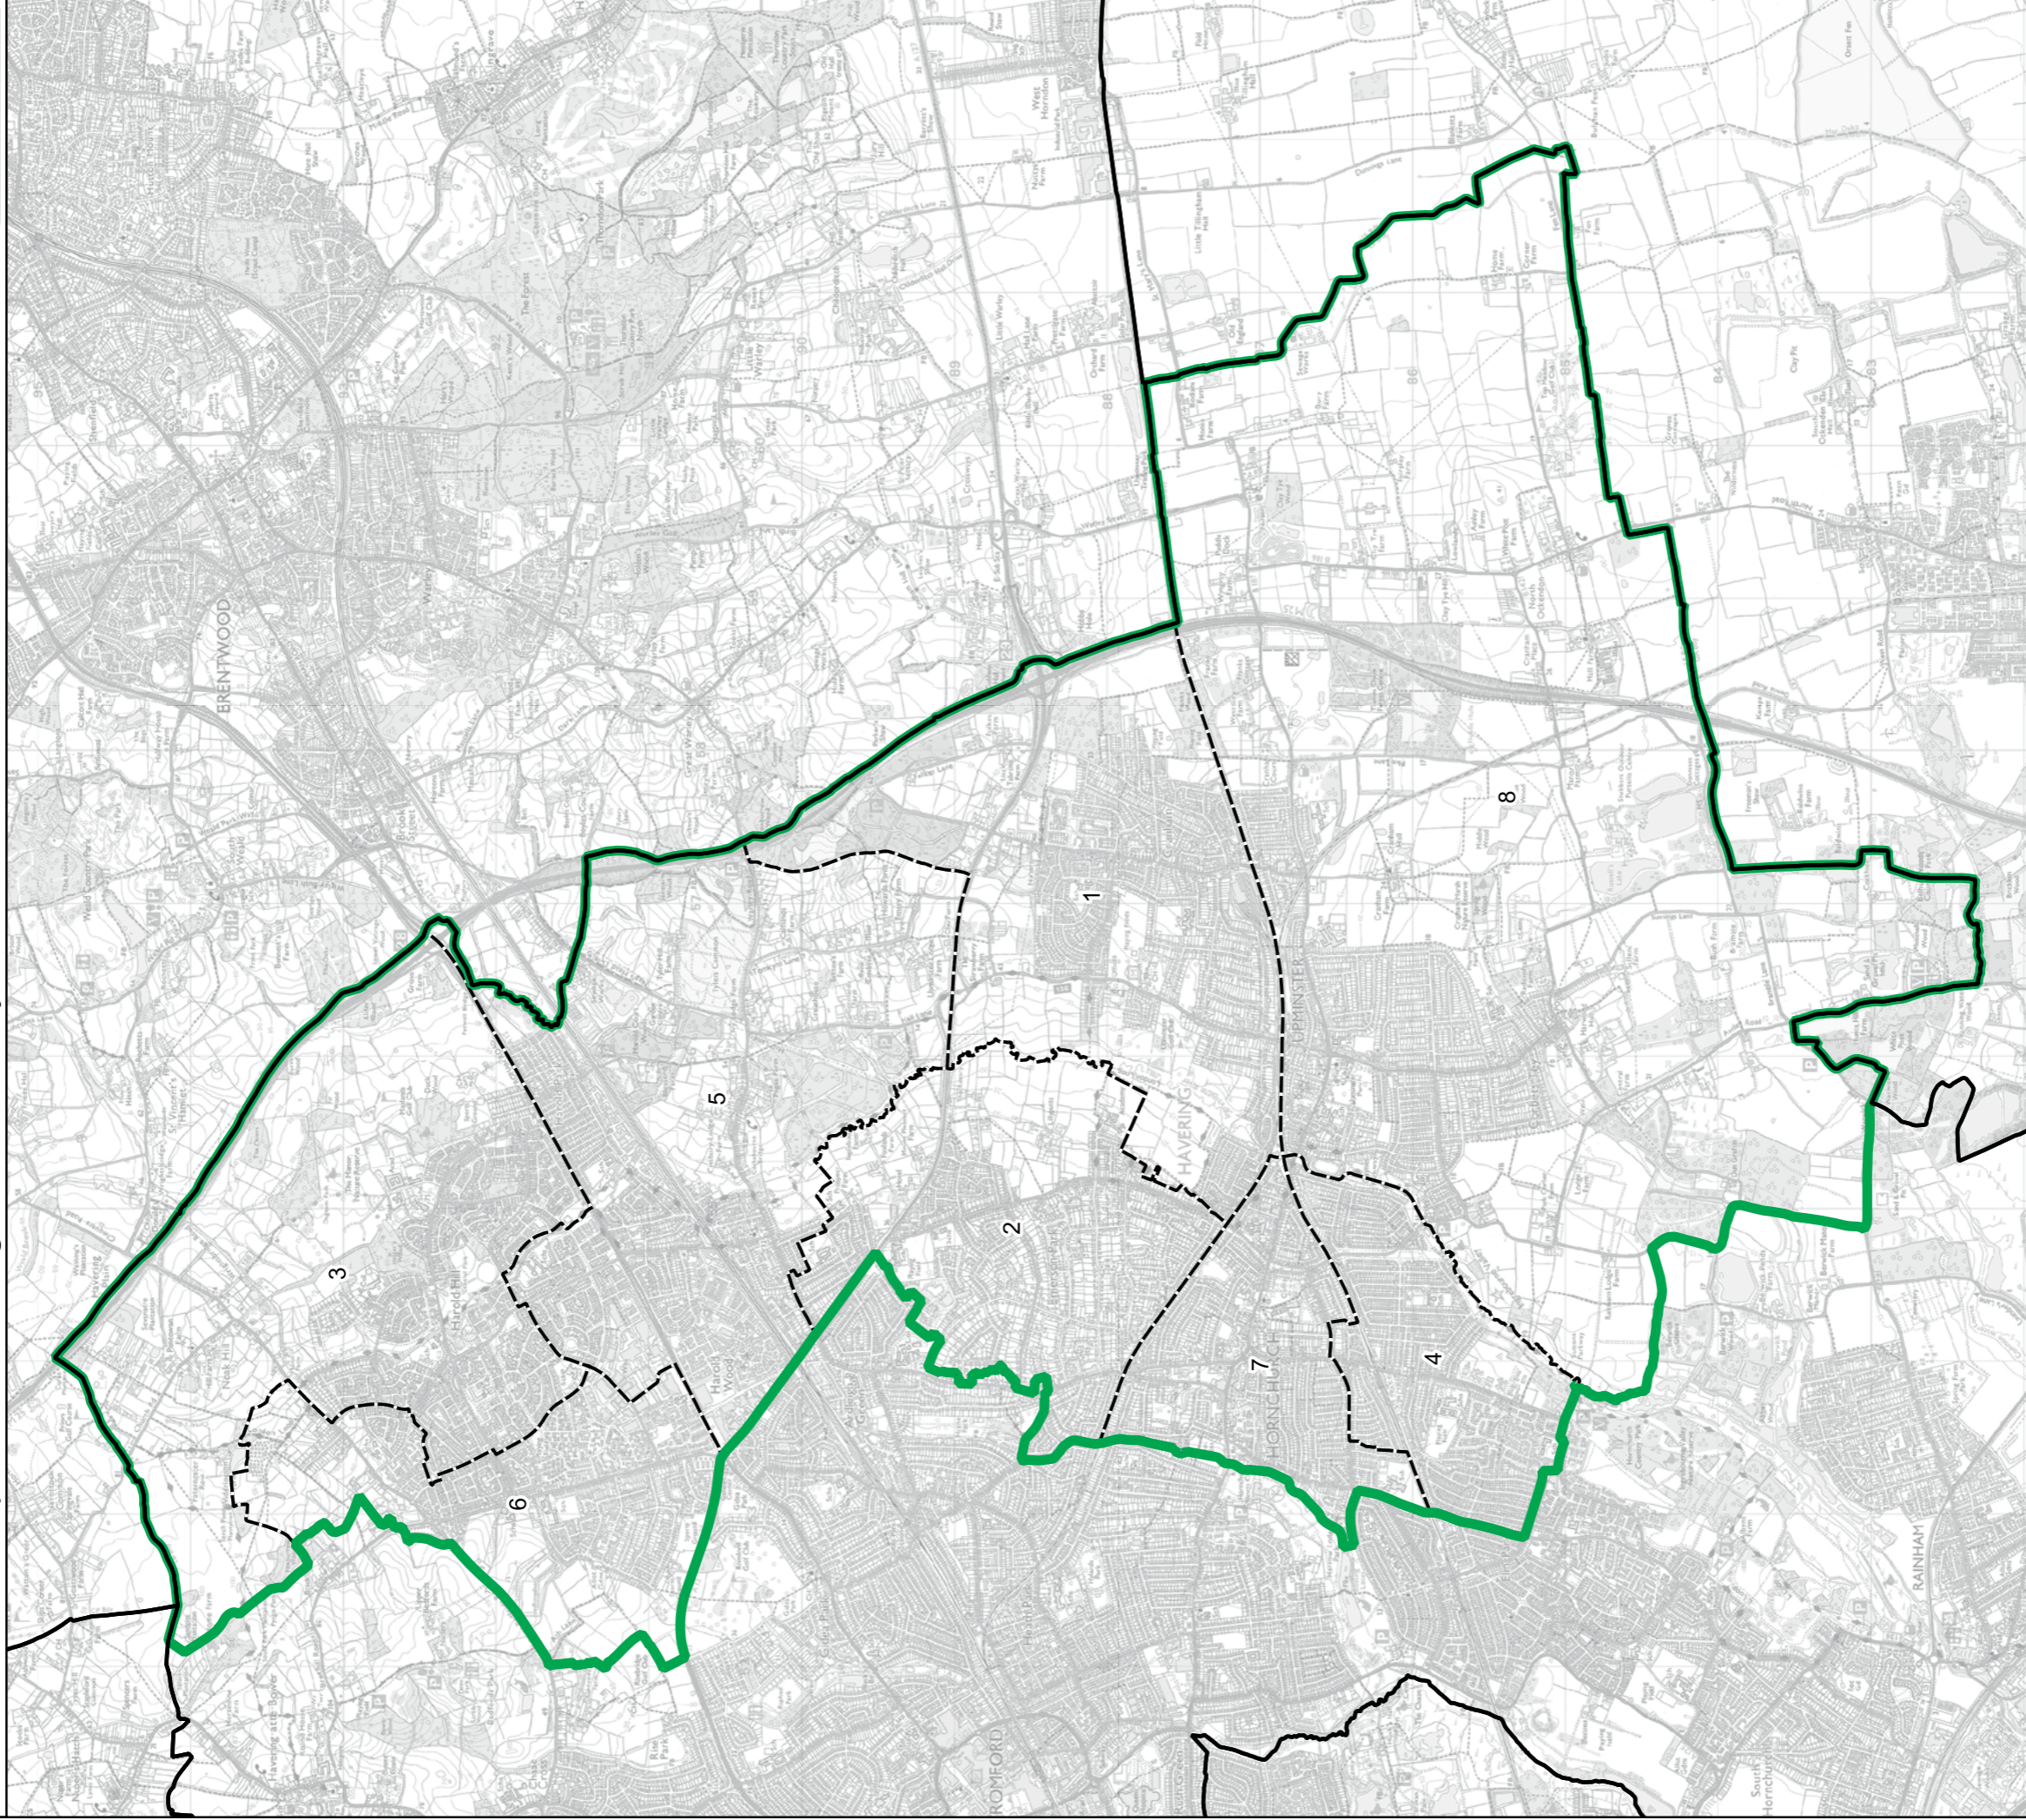

Boundary Commission for England - Final Recommendations for the London Region
Hornchurch and Upminster Borough Constituency - Electorate 76,938

Wards:

- 1 Cranham
- 2 Emerson Park (Part)
- 3 Gooshays
- 4 Hacton (Part)
- 5 Harold Wood
- 6 Heaton
- 7 St. Andrew's (Part)
- 8 Upminster

- Constituency
- Local Authorities
- Wards

© Crown copyright and database rights 2023 OS 100018289. You are permitted to use this data solely to enable you to respond to, or interact with, the organisation that provided you with the data. You are not permitted to copy, sub-licence, distribute or sell any of this data to third parties in any form. Third party rights to enforce the terms of this licence shall be reserved to OS.

Hornchurch and Upminster Borough Constituency