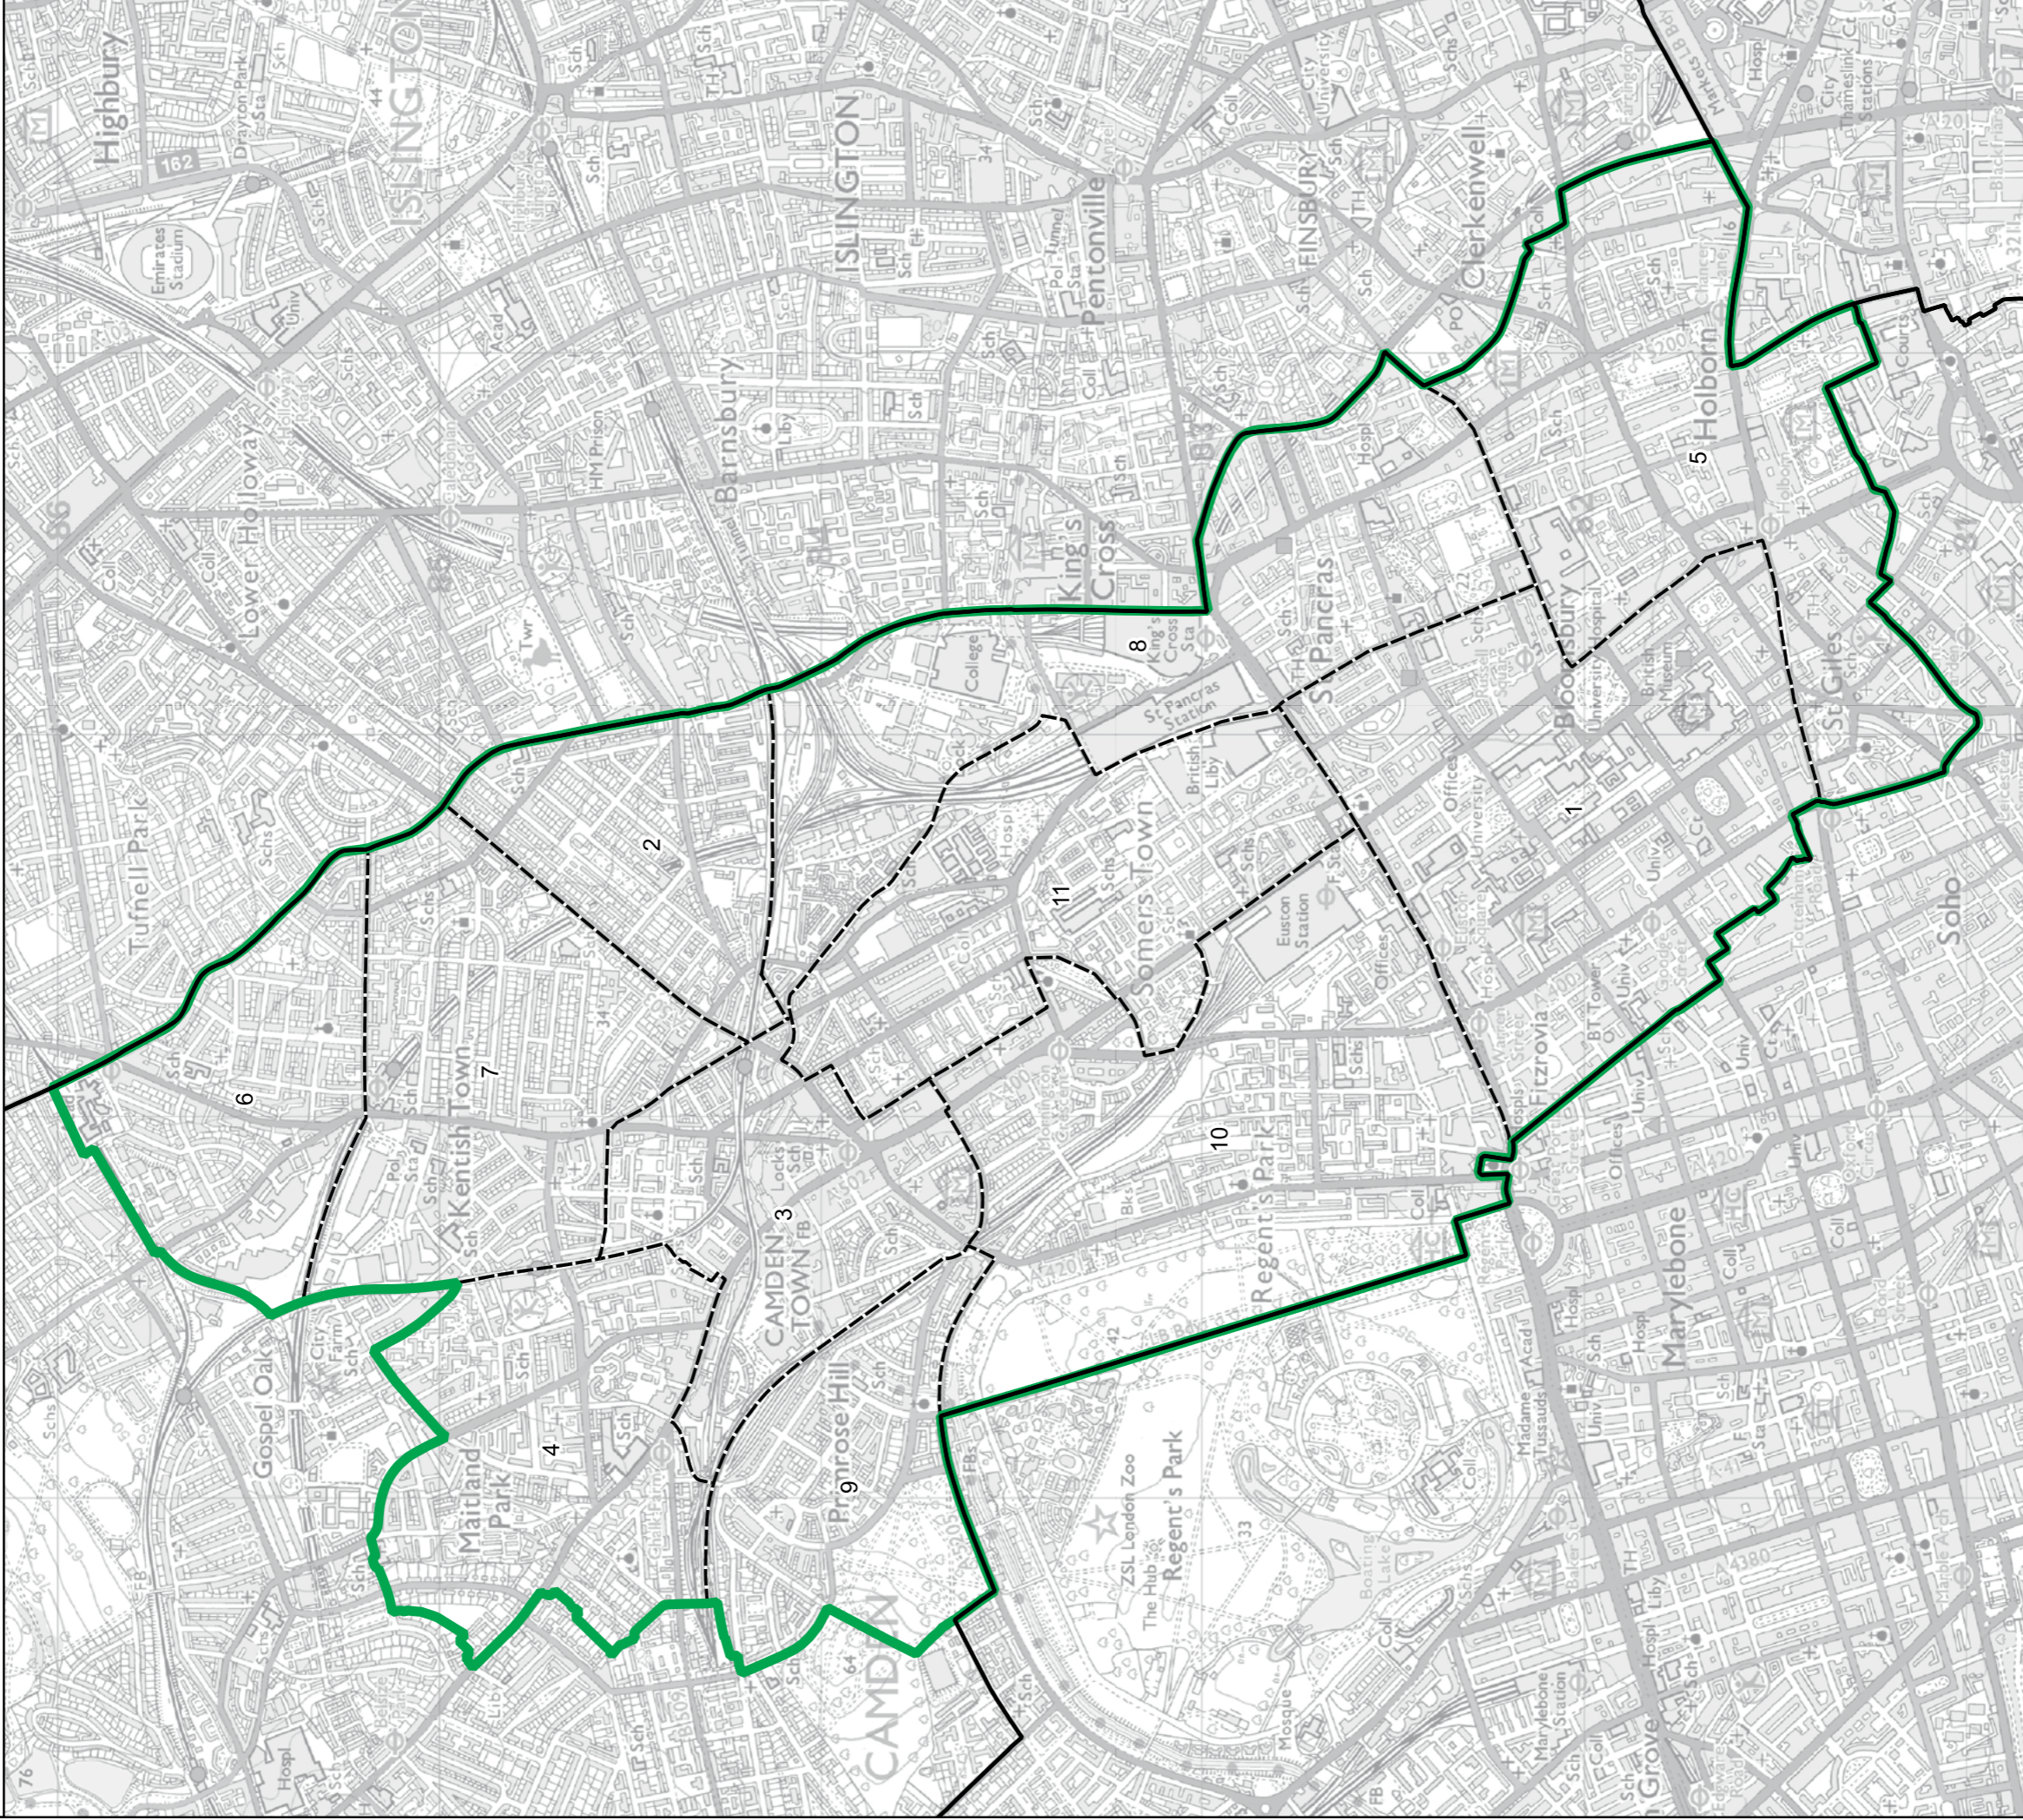

Boundary Commission for England - Final Recommendations for the London Region
Holborn and St Pancras Borough Constituency - Electorate 75,475

Wards:

- 1 Bloomsbury
- 2 Camden Square
- 3 Camden Town
- 4 Haverstock
- 5 Holborn & Covent Garden
- 6 Kentish Town North
- 7 Kentish Town South
- 8 King's Cross
- 9 Primrose Hill (Part)
- 10 Regent's Park
- 11 St Pancras & Somers Town

- Constituency
- Local Authorities
- Wards

© Crown copyright and database rights 2023 OS 100018269. You are permitted to use this data solely to enable you to respond to, or interact with, the organisation that provided you with the data. You are not permitted to copy, sub-licence, distribute or sell any of this data to third parties in any form. Third party rights to enforce the terms of this licence shall be reserved to OS.

Holborn and St Pancras Borough Constituency