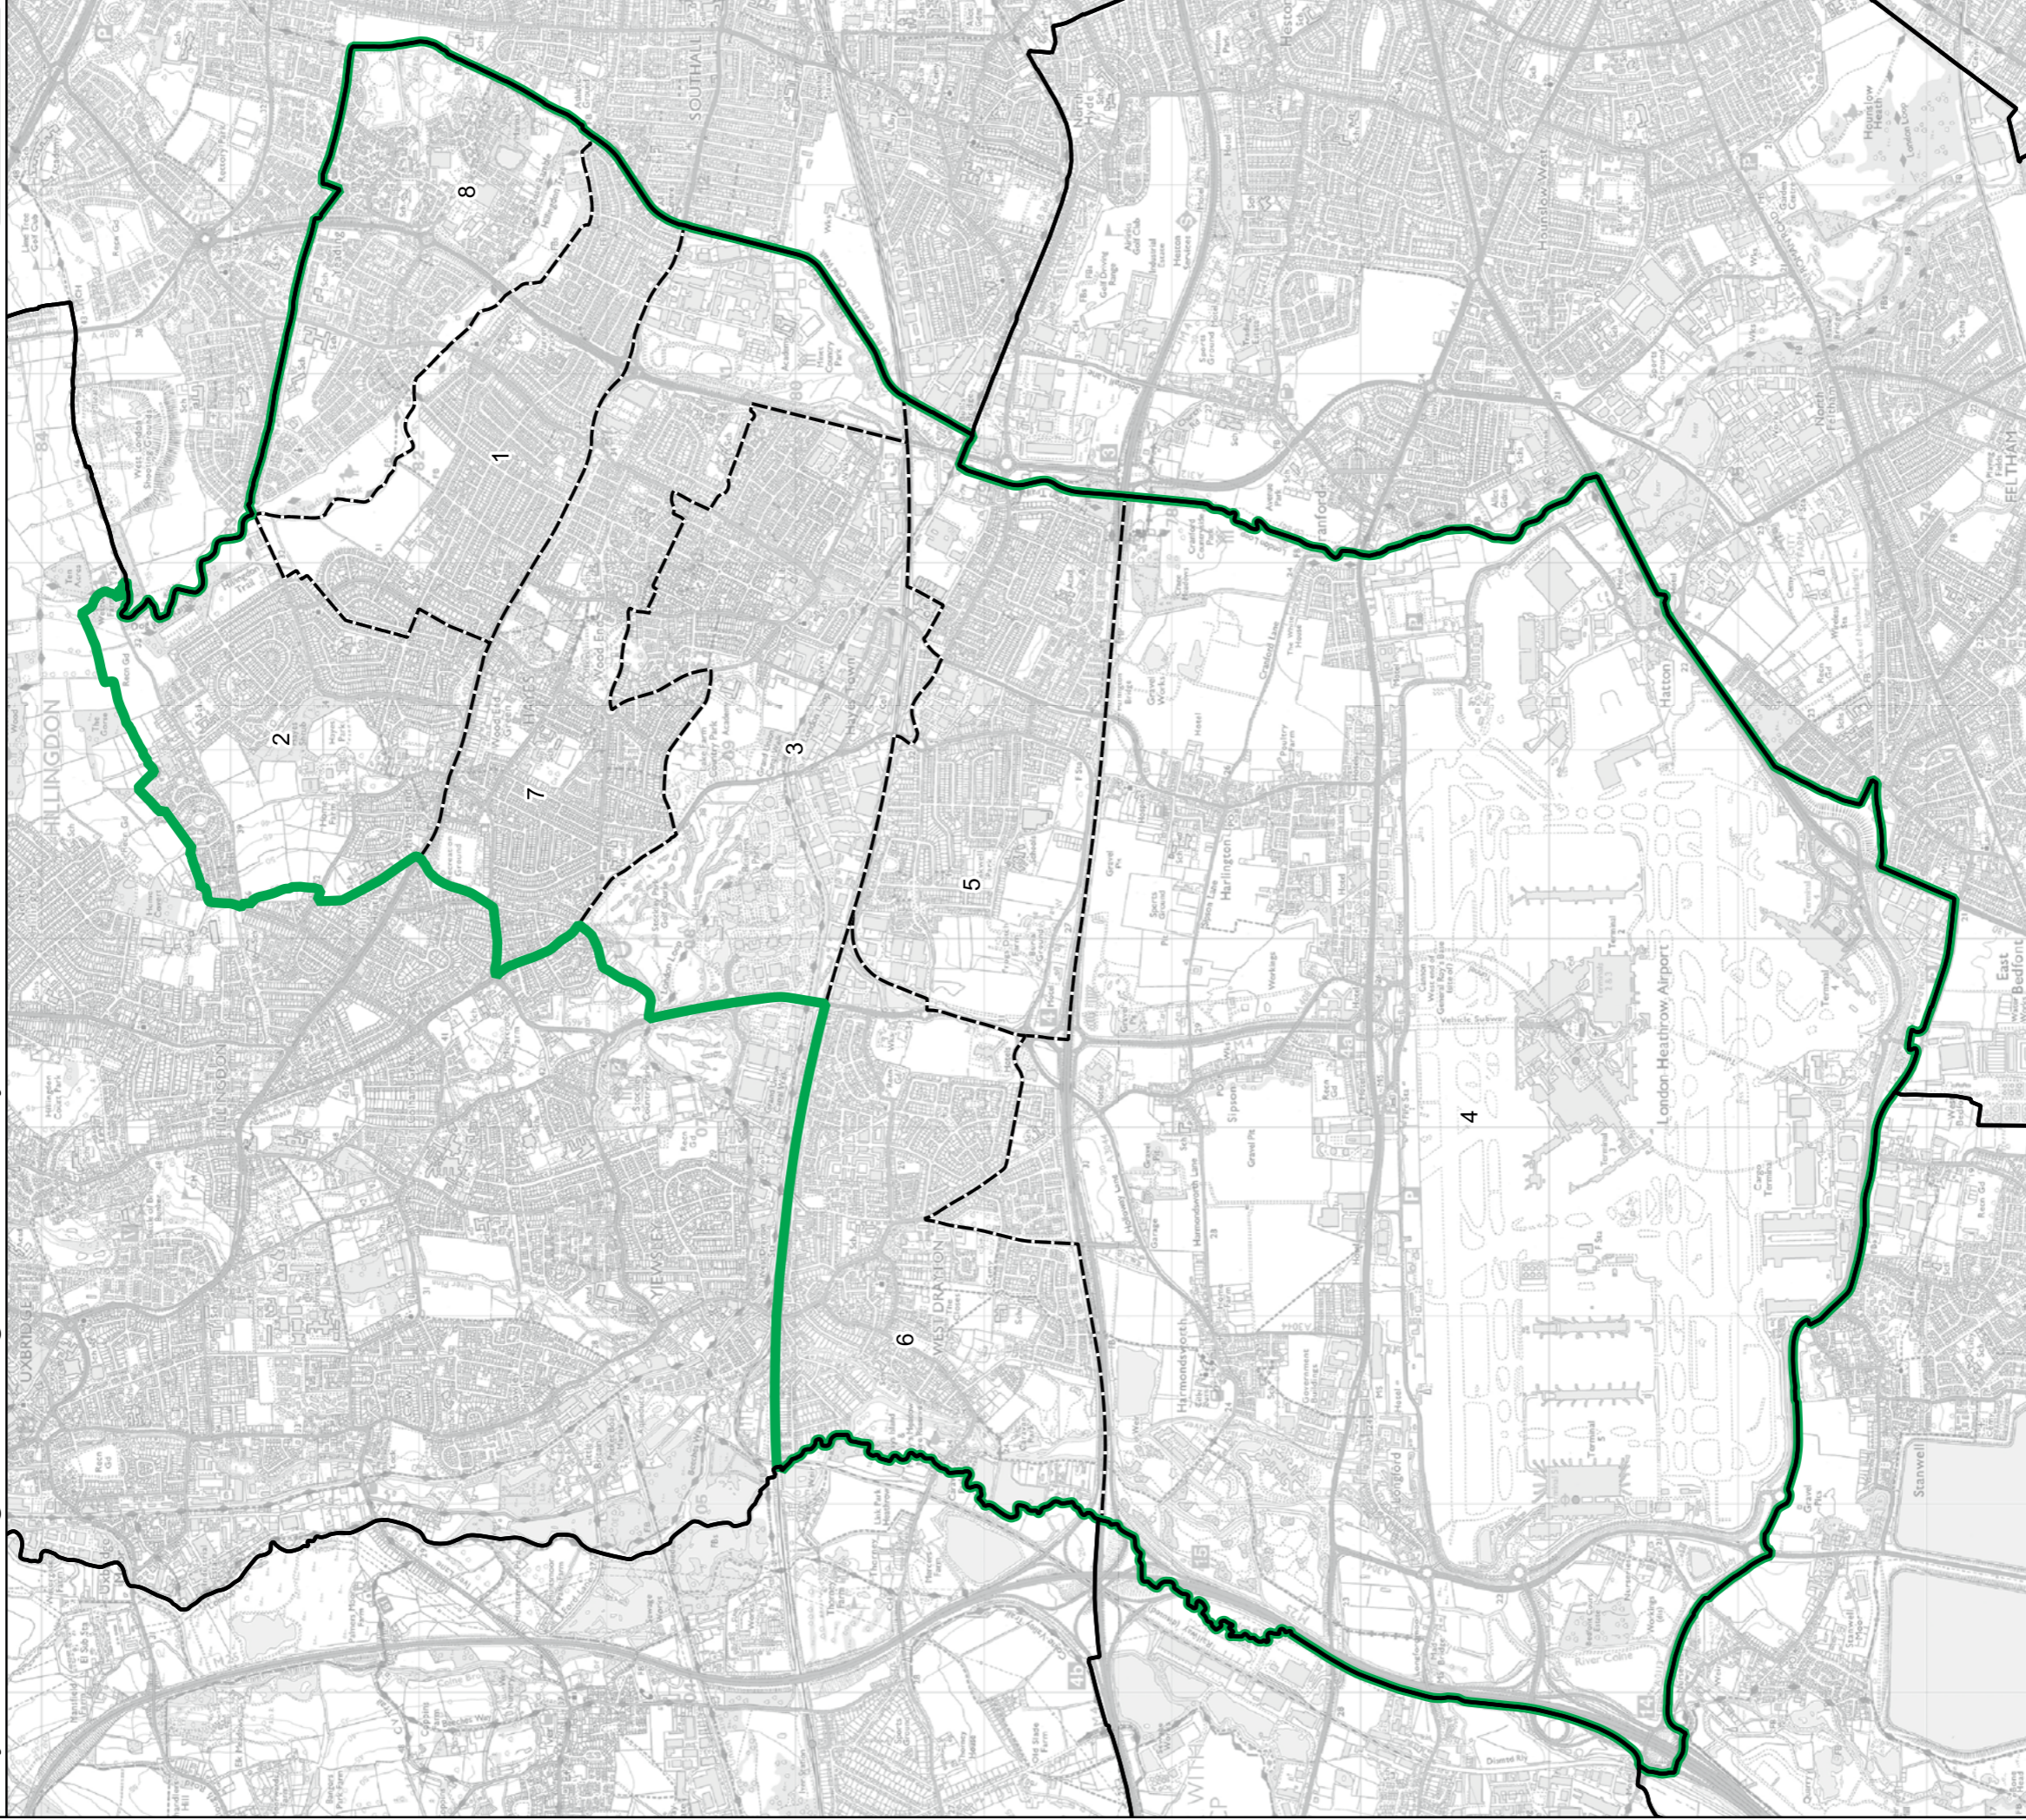

Boundary Commission for England - Final Recommendations for the London Region
Hayes and Harlington Borough Constituency - Electorate 72,897

1. Wards:
2. 1 Belmore
   - 2 Charville
   - 3 Hayes Town
   - 4 Heathrow Villages
   - 5 Pinkwell
   - 6 West Drayton
   - 7 Wood End
   - 8 Yeading

Legend:

- Constituency
- Local Authorities
- Wards

Scale and Orientation:

0 0.5 1 km

© Crown copyright and database rights 2023 OS 100018289. You are permitted to use this data solely to enable you to respond to, or interact with, the organisation that provided you with the data. You are not permitted to copy, sub-licence, distribute or sell any of this data to third parties in any form. Third party rights to enforce the terms of this licence shall be reserved to OS.

Hayes and Harlington Borough Constituency