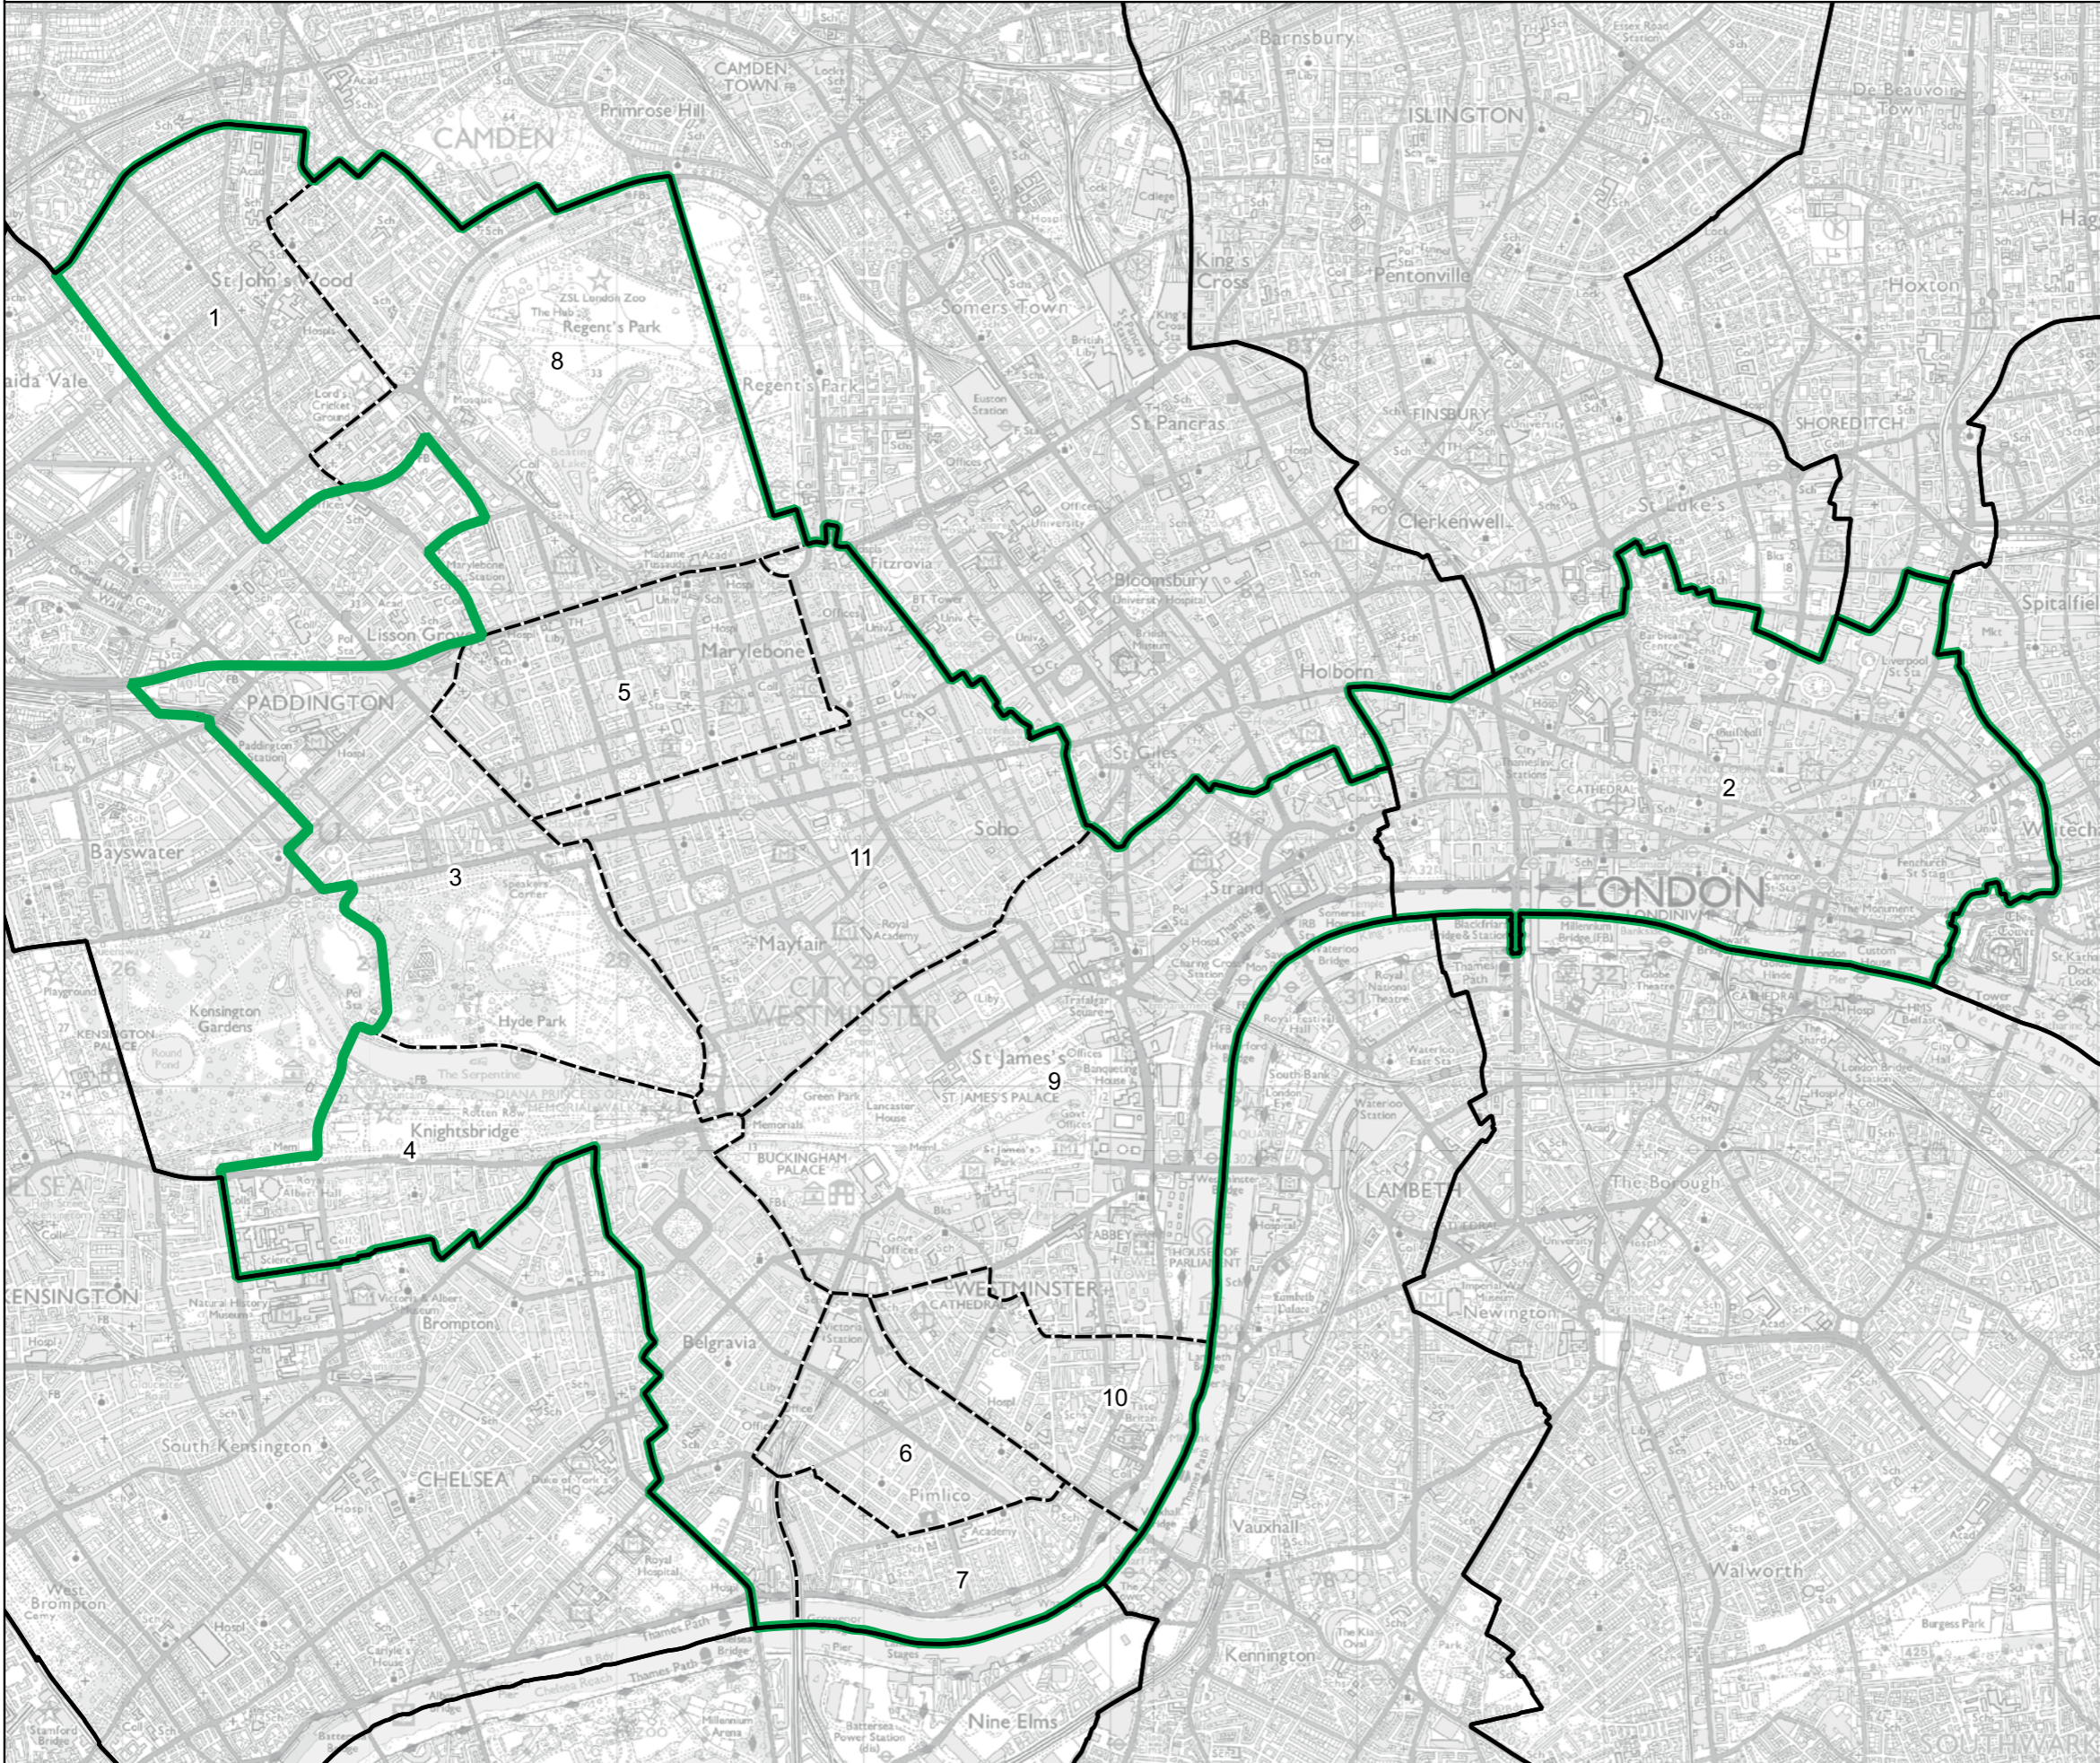

Boundary Commission for England - Final Recommendations for the London Region

Cities of London and Westminster Borough Constituency - Electorate 73,140

1. Wards:
2. 1 Abbey Road
   - 2 City and County of the City of London
   - 3 Hyde Park
   - 4 Knightsbridge & Belgravia
   - 5 Marylebone
   - 6 Pimlico North
   - 7 Pimlico South
   - 8 Regent's Park
   - 9 St James's
   - 10 Vincent Square
   - 11 West End

- Constituency
- Local Authorities
- Wards

© Crown copyright and database rights 2023 OS 100018289. You are permitted to use this data solely to enable you to respond to, or interact with, the organisation that provided you with the data. You are not permitted to copy, sub-licence, distribute or sell any of this data to third parties in any form. Third party rights to enforce the terms of this licence shall be reserved to OS.