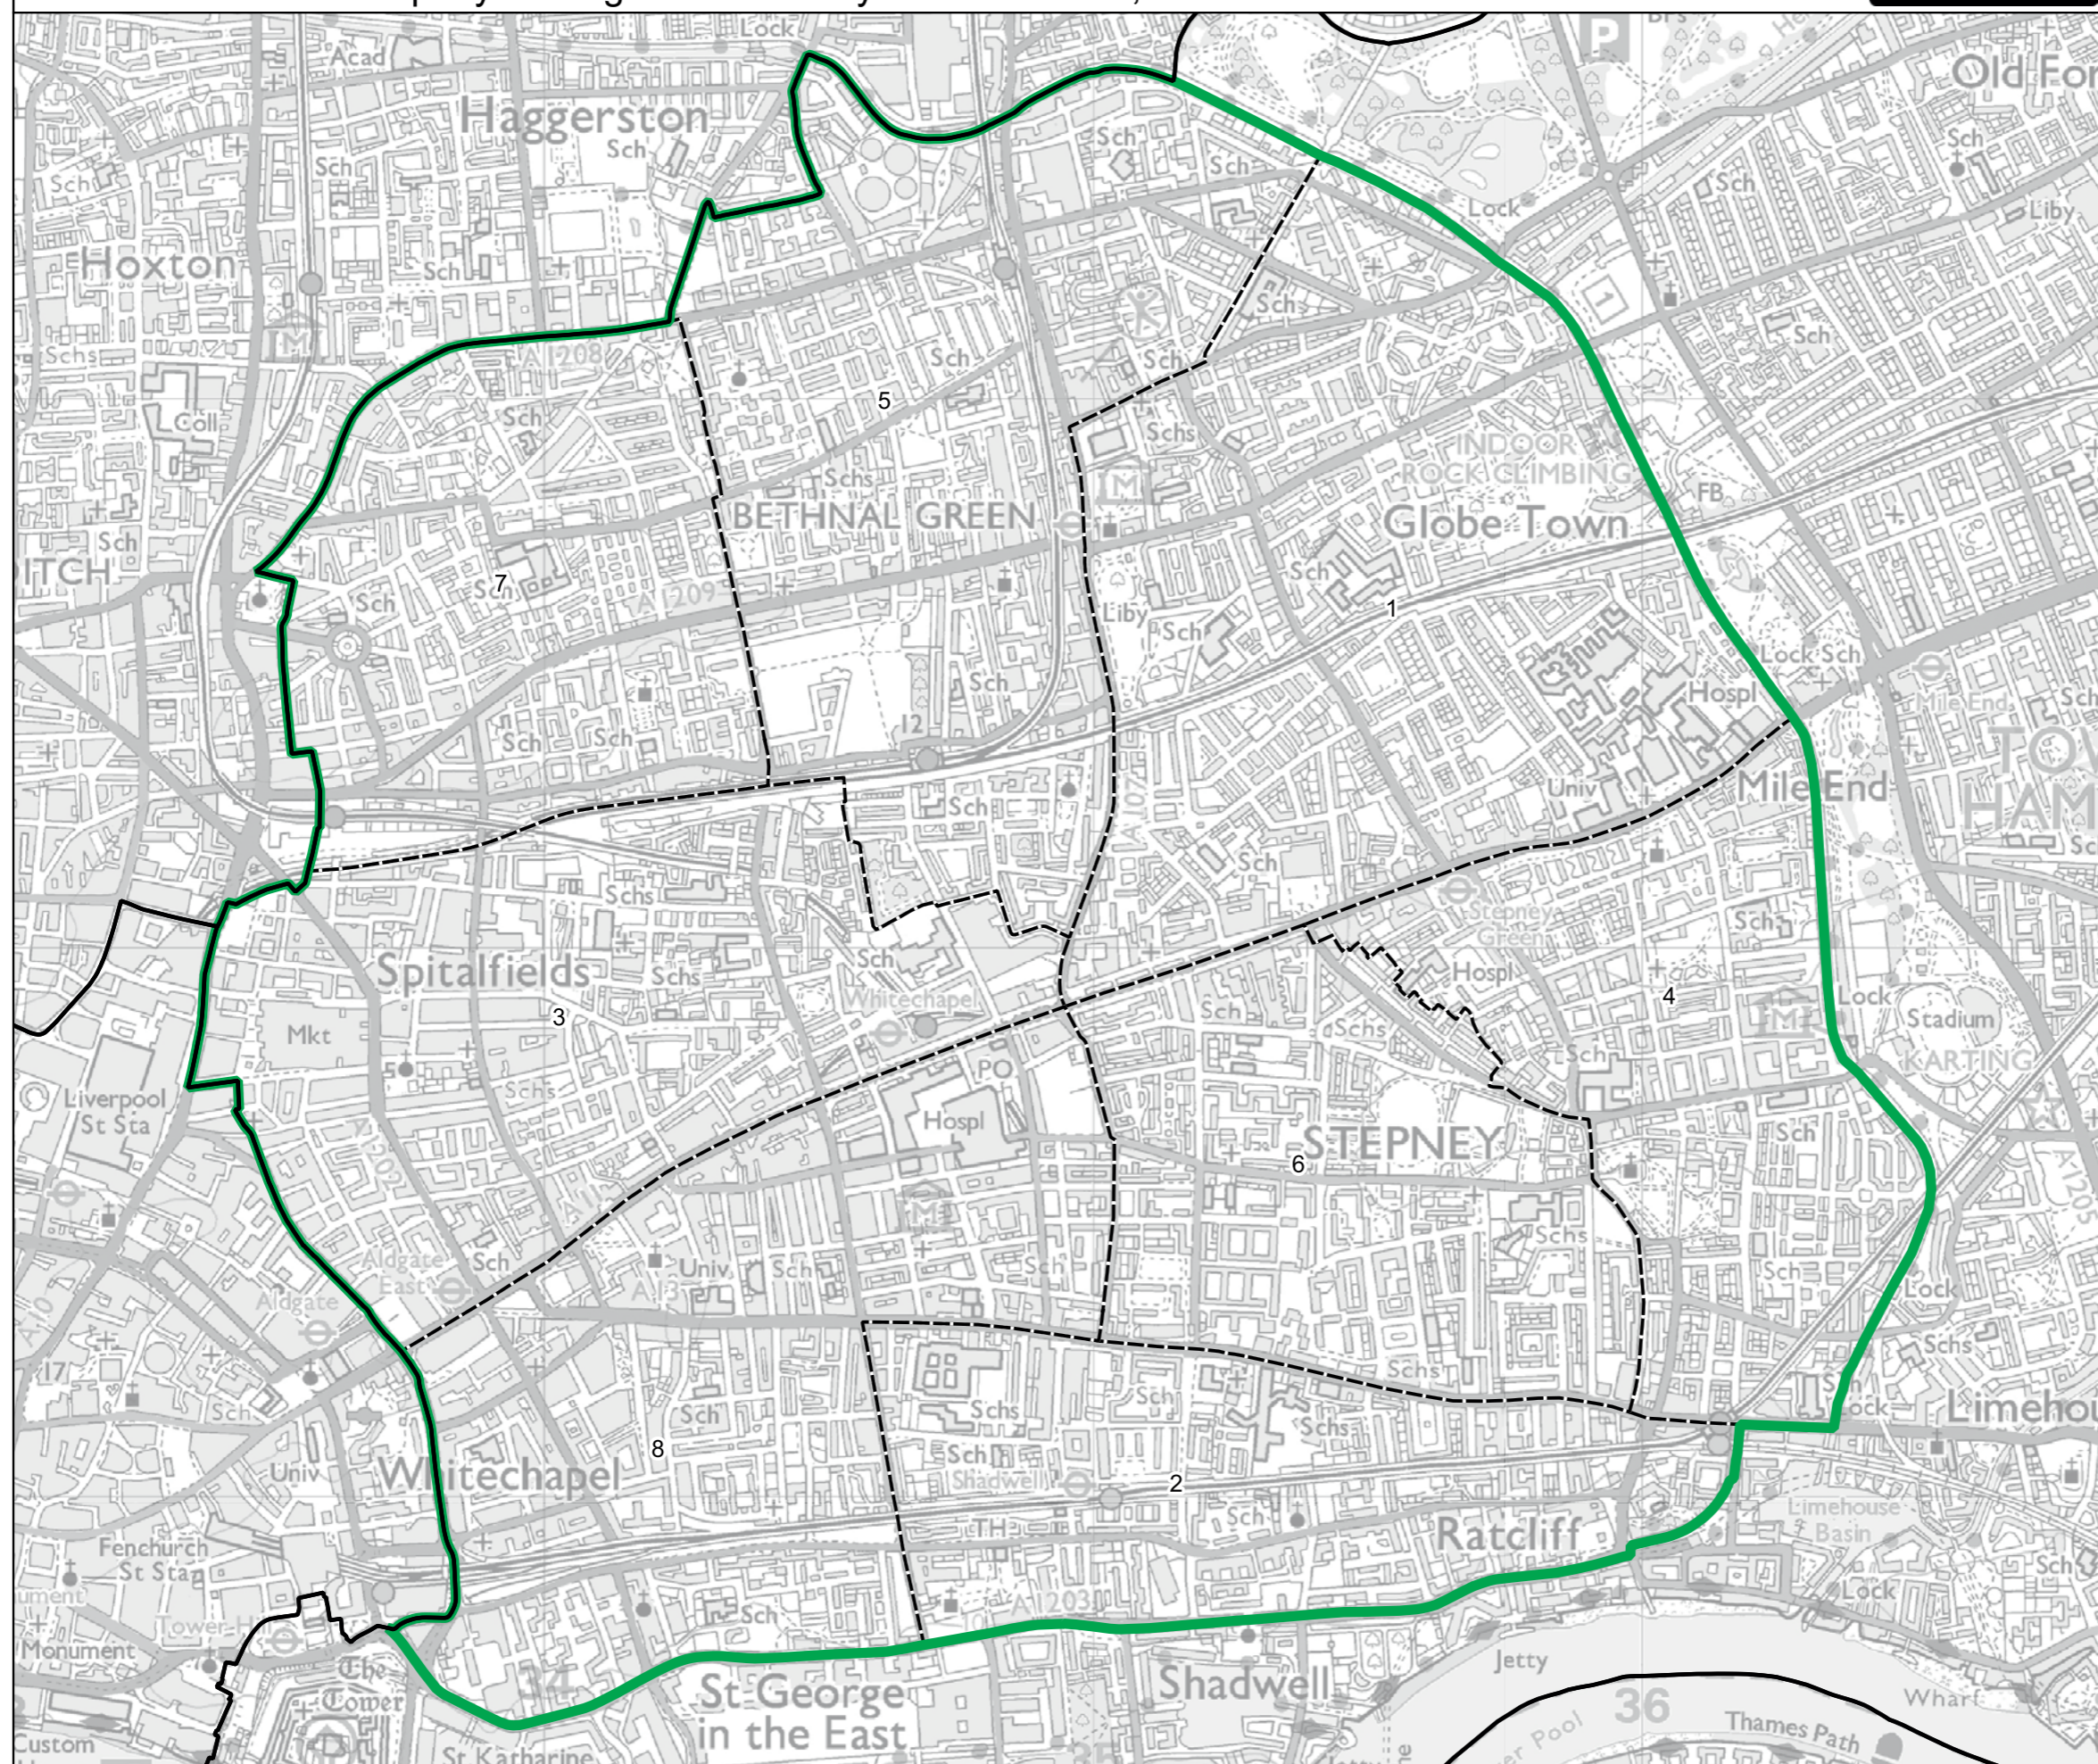

Bermondsey and Old Southwark Borough Constituency

Boundary Commission for England - Final Recommendations for the London Region

Bethnal Green and Stepney Borough Constituency - Electorate 77,000

- Wards:
- 1 Bethnal Green
 - 2 Shadwell
 - 3 Spitalfields & Banglatown
 - 4 St. Dunstan's
 - 5 St. Peter's
 - 6 Stepney Green
 - 7 Weavers
 - 8 Whitechapel