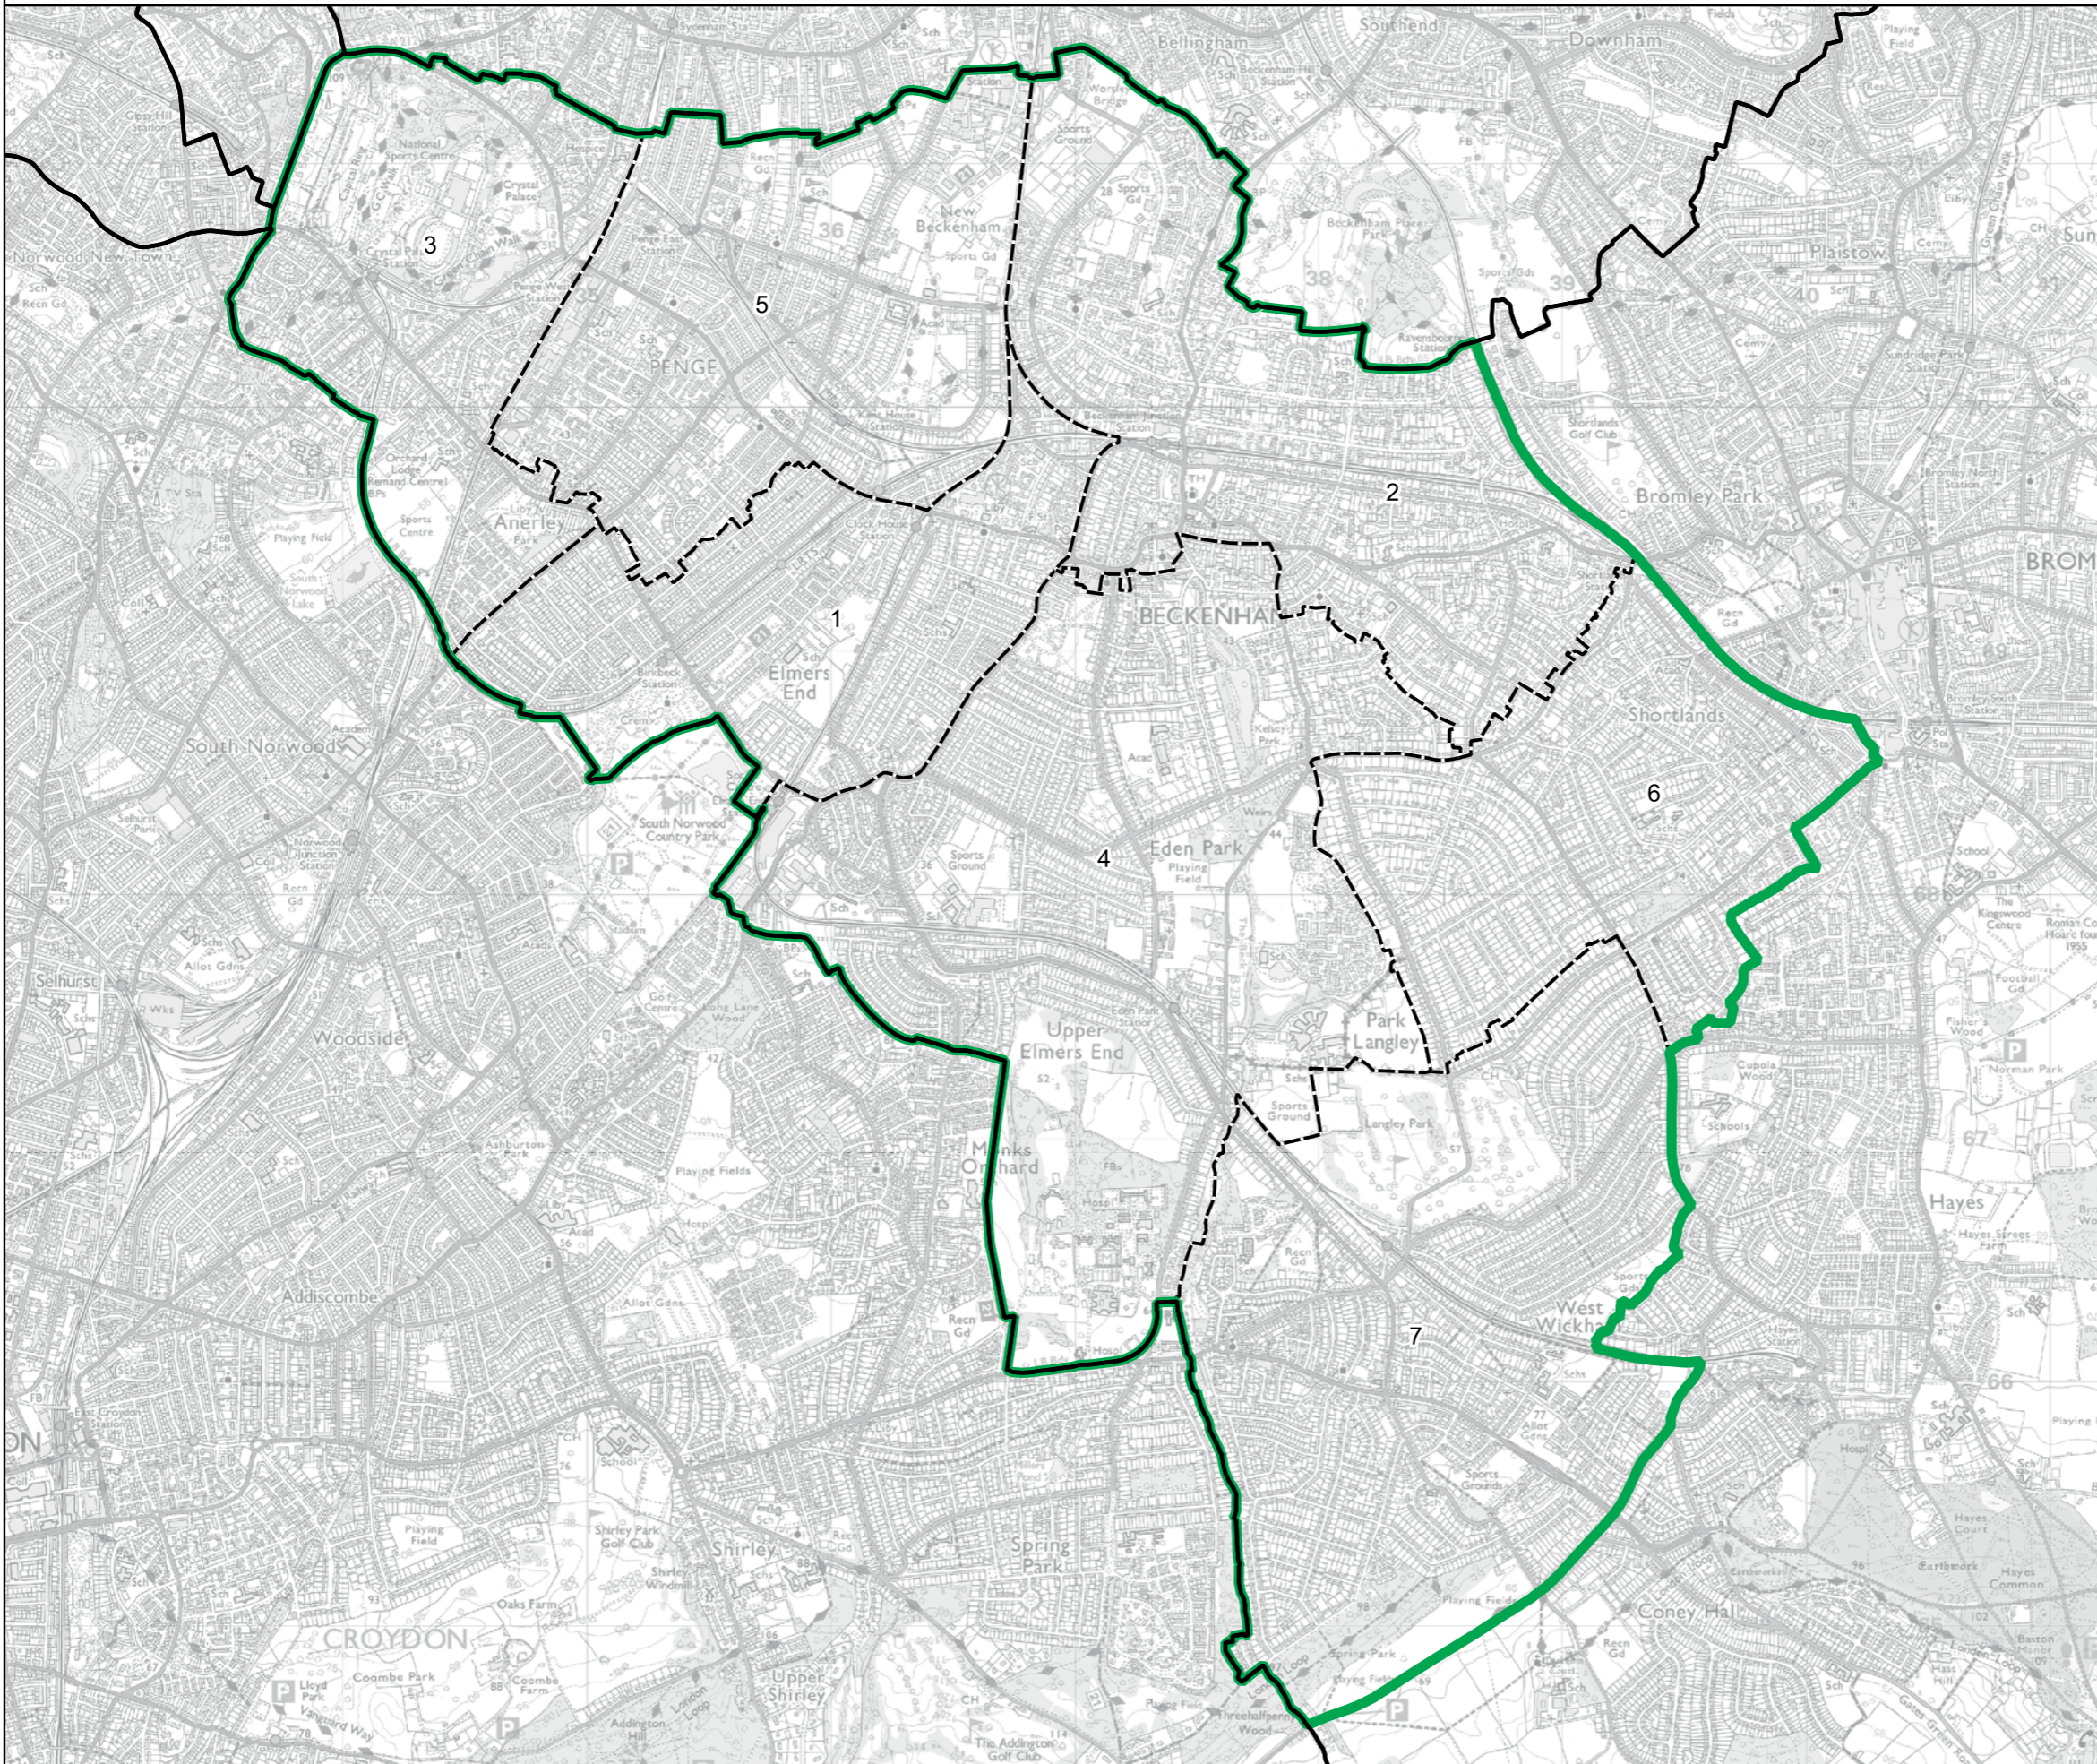

Battersea Borough Constituency

Boundary Commission for England - Final Recommendations for the London Region

Beckenham and Penge Borough Constituency - Electorate 76,625

Wards:

- 1 Clock House
- 2 Copers Cope
- 3 Crystal Palace
- 4 Kelsey and Eden Park
- 5 Penge and Cator
- 6 Shortlands
- 7 West Wickham