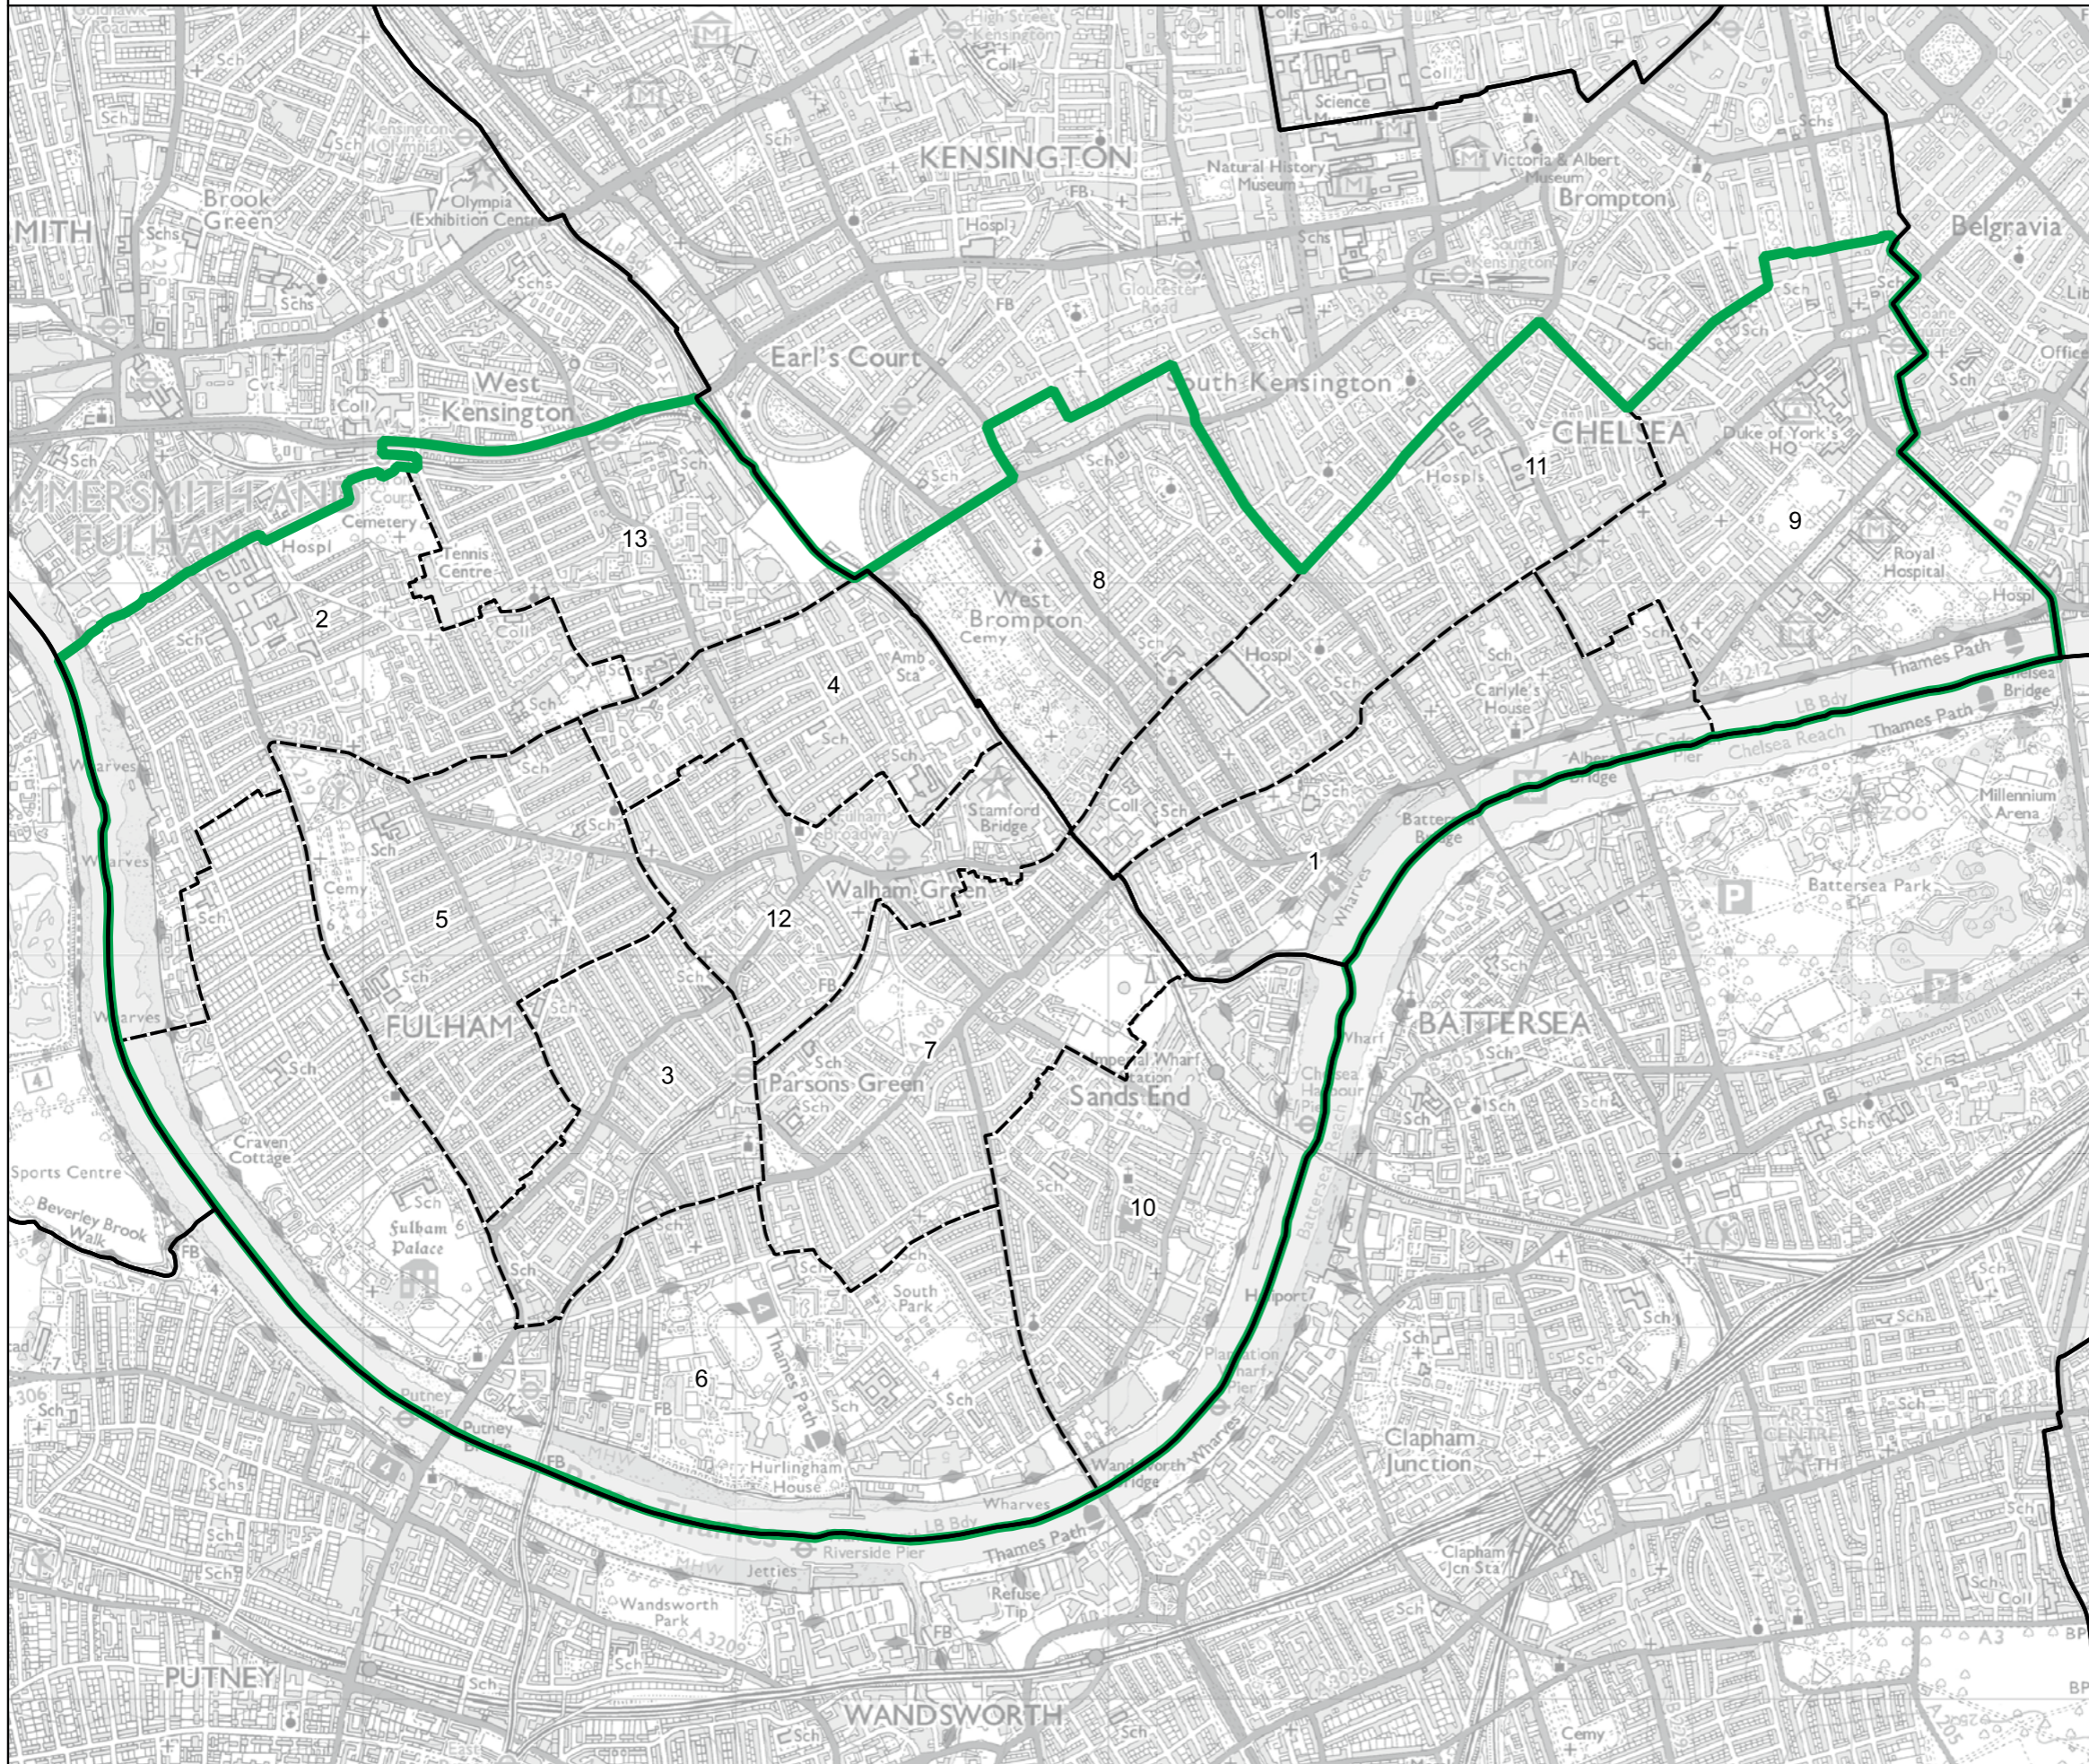

Wards:

- 1 Chelsea Riverside
- 2 Fulham Reach
- 3 Fulham Town
- 4 Lillie
- 5 Munster
- 6 Palace & Hurlingham
- 7 Parsons Green & Sandford
- 8 Redcliffe
- 9 Royal Hospital
- 10 Sands End
- 11 Stanley
- 12 Walham Green
- 13 West Kensington

- Constituency
- Local Authorities
- Wards

0 0.2 0.4 km

© Crown copyright and database rights 2023 OS 100018289. You are permitted to use this data solely to enable you to respond to, or interact with, the organisation that provided you with the data. You are not permitted to copy, sub-licence, distribute or sell any of this data to third parties in any form. Third party rights to enforce the terms of this licence shall be reserved to OS.

Chelsea and Fulham Borough Constituency