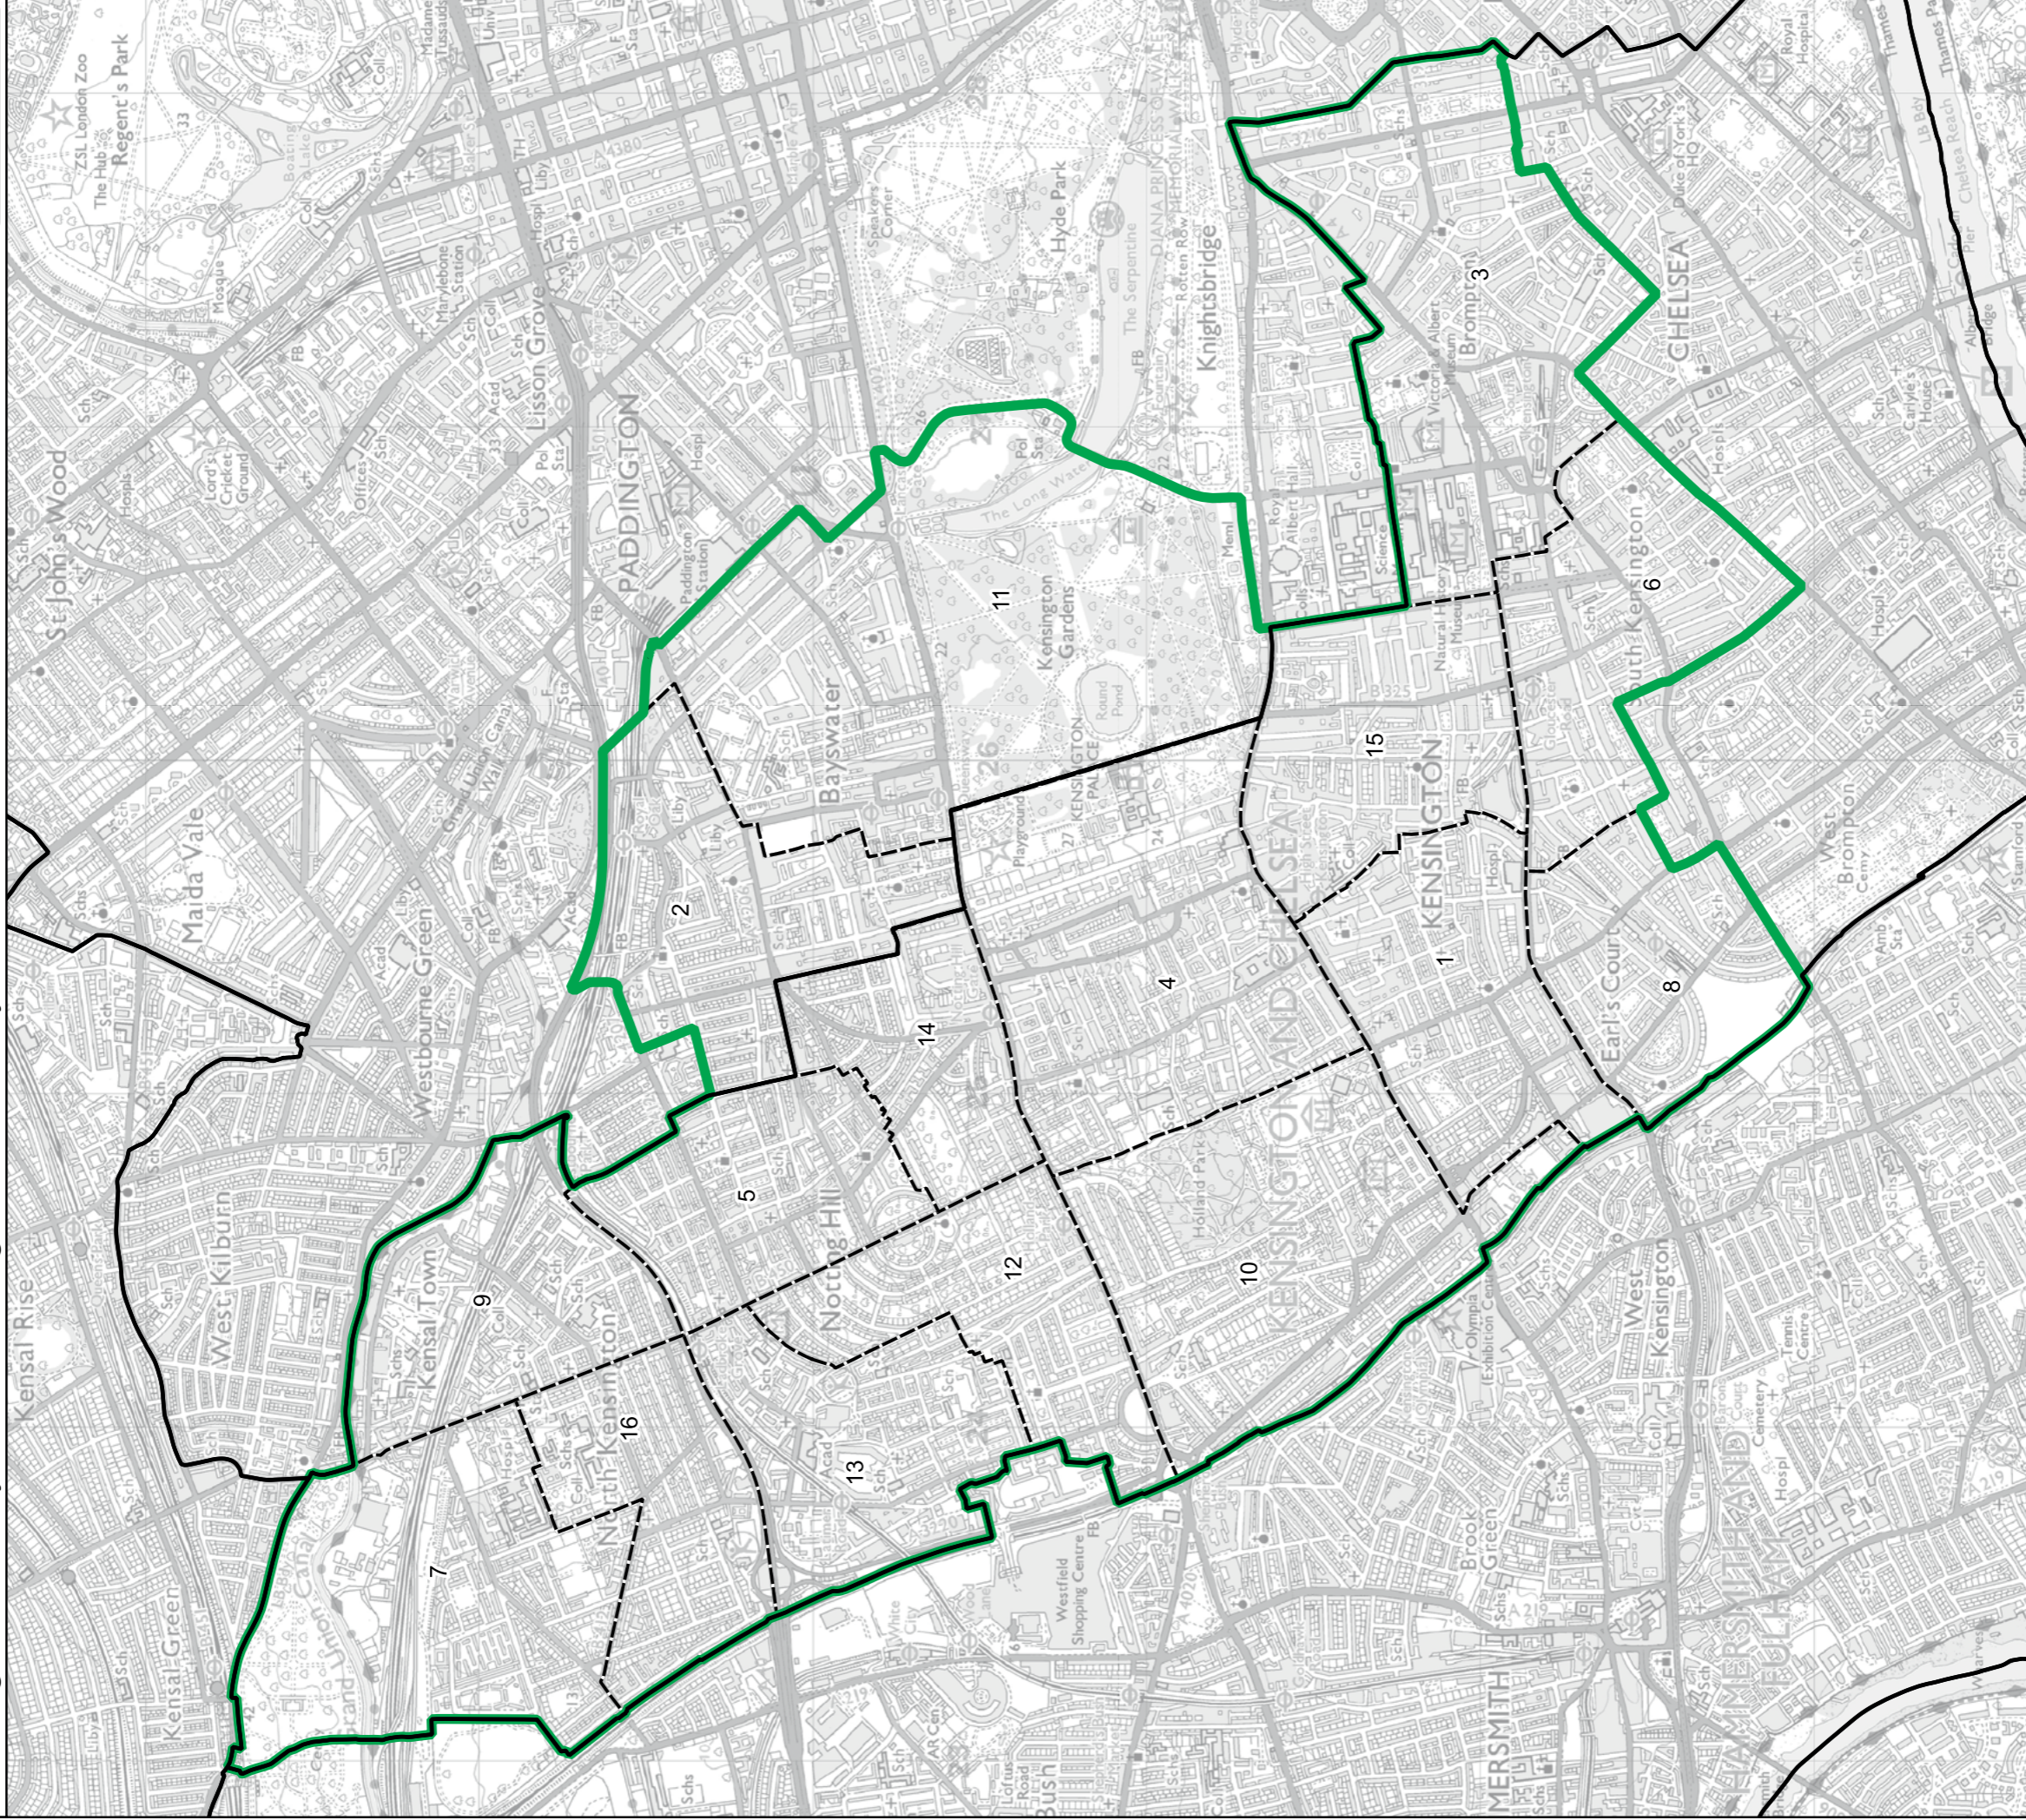

Boundary Commission for England - Final Recommendations for the London Region
Kensington and Bayswater Borough Constituency - Electorate 75,980

1. Wards:
2. 1 Abingdon
   - 2 Bayswater
   - 3 Brompton & Hans Town
   - 4 Campden
   - 5 Colville
   - 6 Courtfield
   - 7 Dalgarro
   - 8 Earl's Court
   - 9 Golborne
   - 10 Holland
   - 11 Lancaster Gate
   - 12 Norland
   - 13 Notting Dale
   - 14 Pembridge
   - 15 Queen's Gate
   - 16 St. Helen's

Constituency
 Local Authorities
 Wards

© Crown copyright and database rights 2023 OS 100018289. You are permitted to use this data solely to enable you to respond to, or interact with, the organisation that provided you with the data. You are not permitted to copy, sub-licence, distribute or sell any of this data to third parties in any form. Third party rights to enforce the terms of this licence shall be reserved to OS.

Kensington and Bayswater Borough Constituency