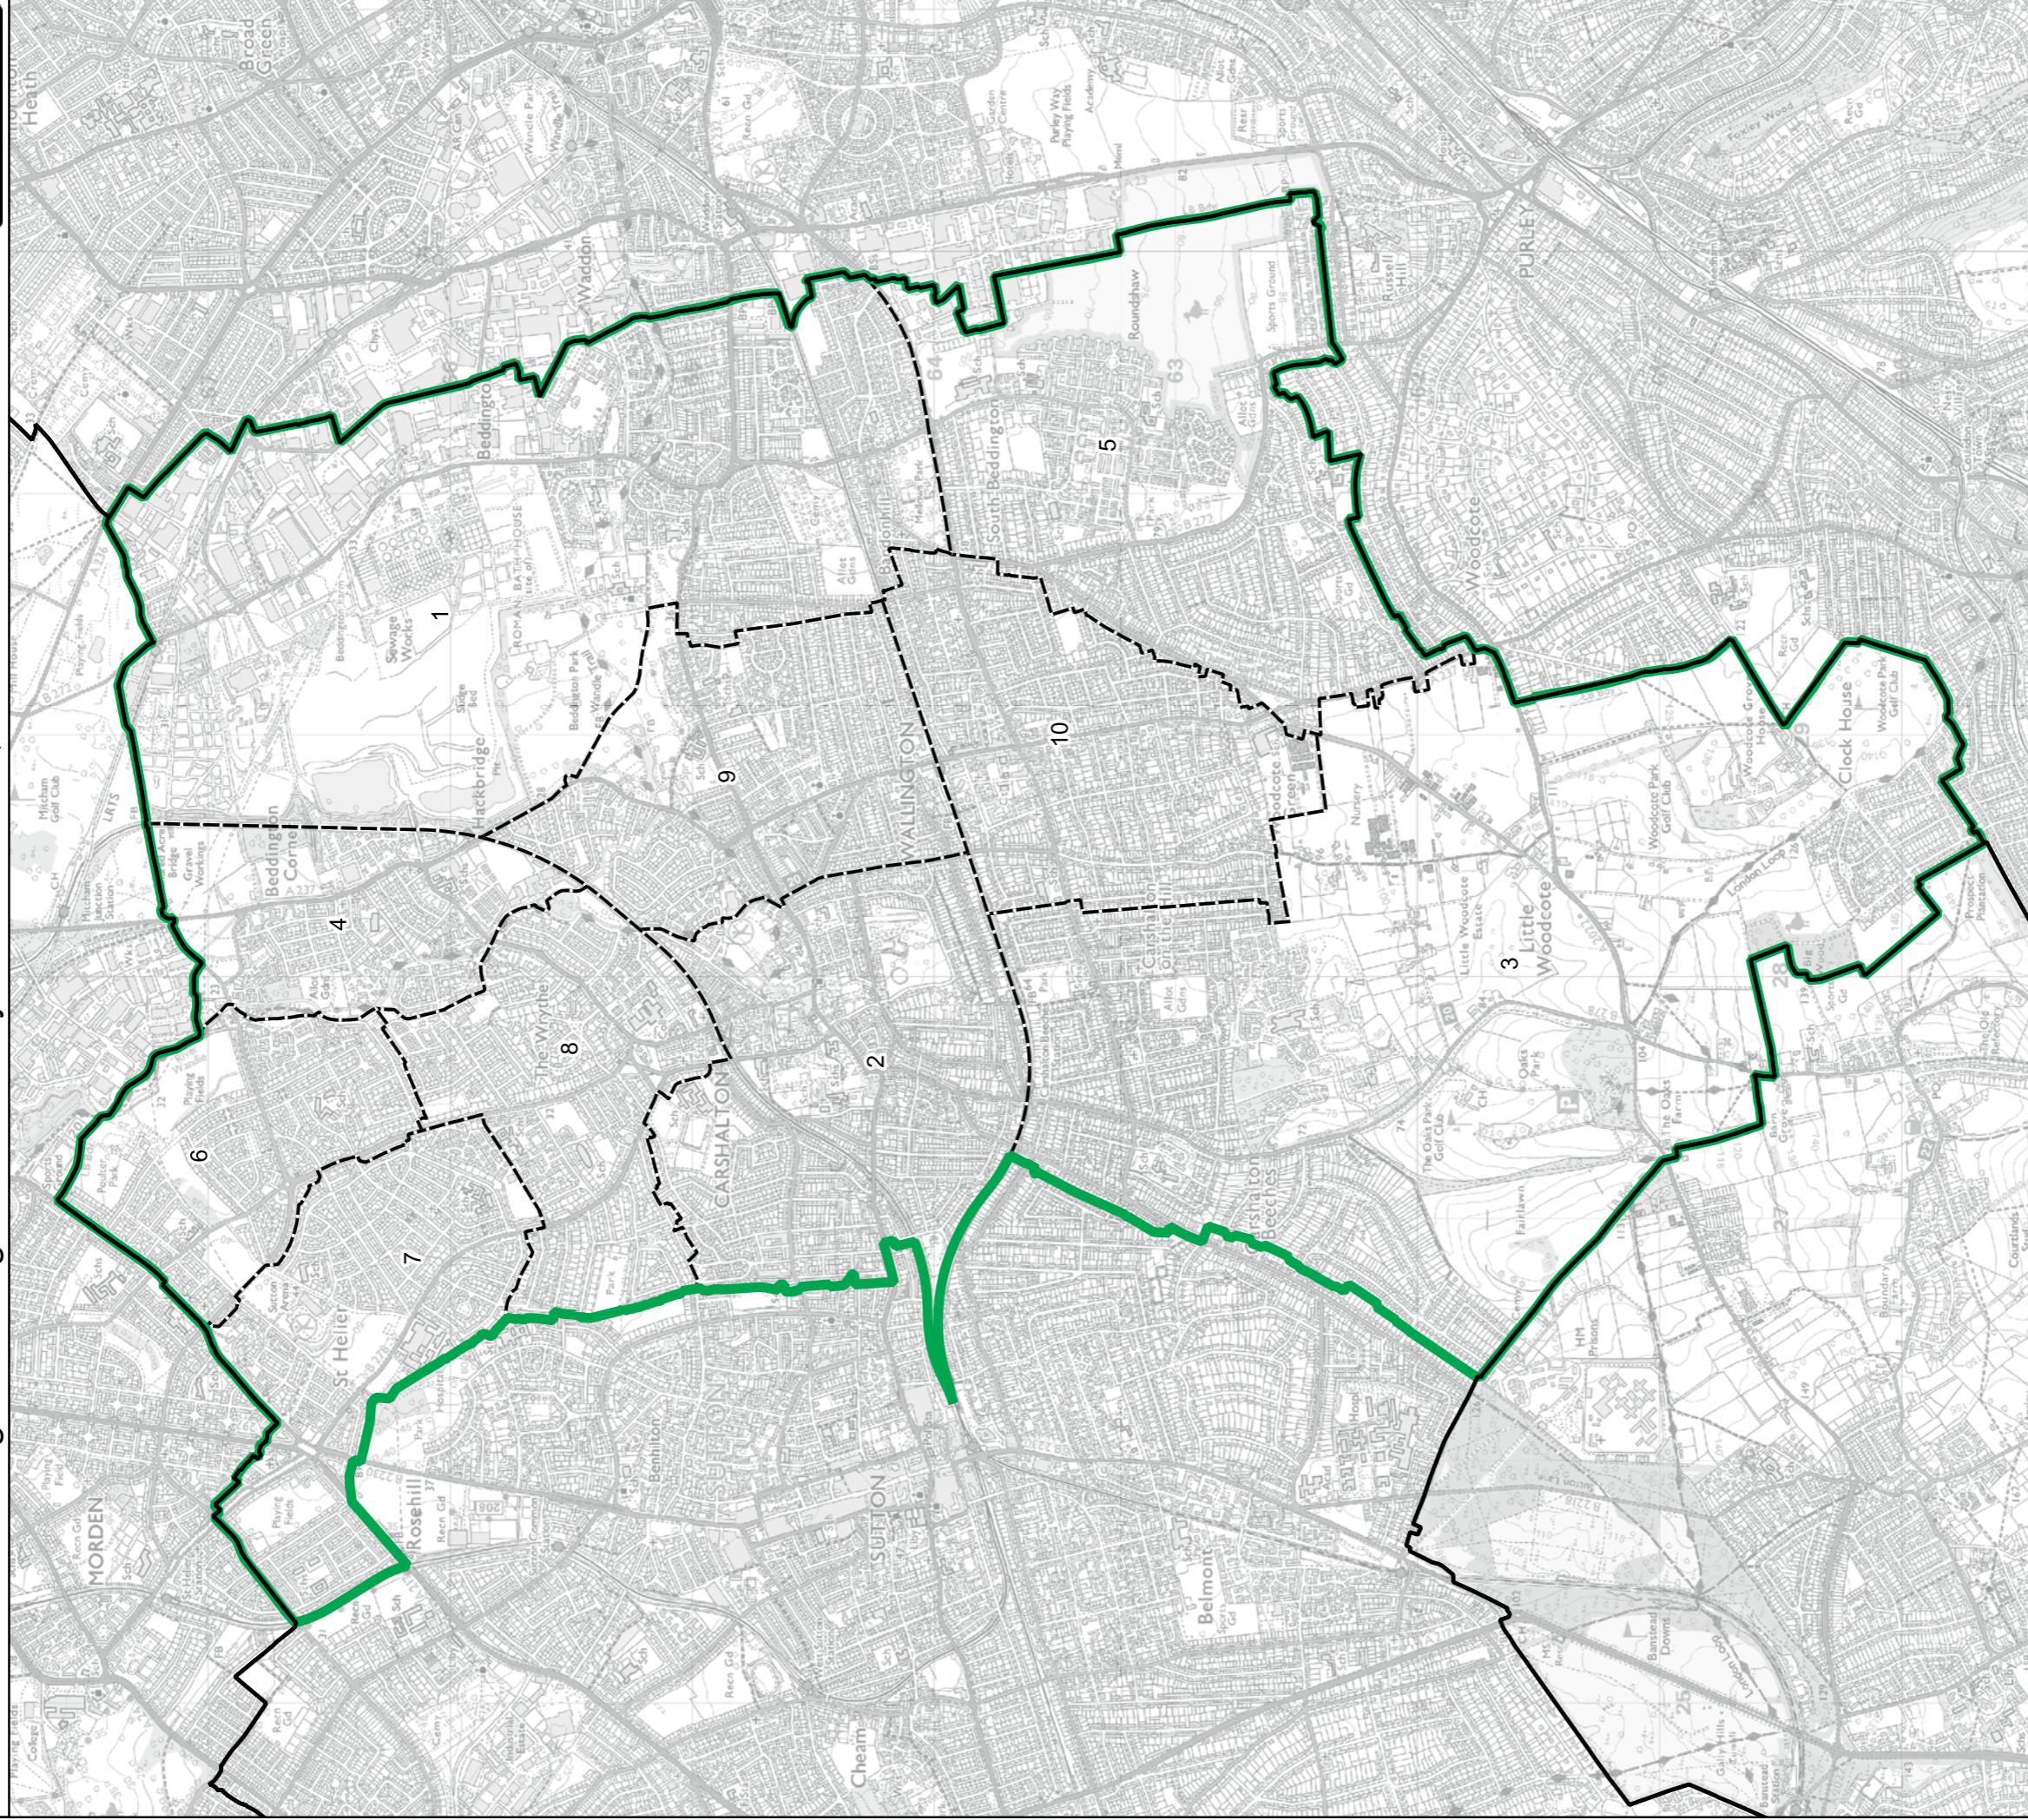

Boundary Commission for England - Final Recommendations for the London Region Carshalton and Wallington Borough Constituency - Electorate 72,755

Wards:

- 1 Beddington
- 2 Carshalton Central
- 3 Carshalton South & Clockhouse
- 4 Hackbridge
- 5 South Beddington & Roundshaw
- 6 St Helier East
- 7 St Helier West
- 8 The Wrythe
- 9 Wallington North
- 10 Wallington South

- Constituency
- Local Authorities
- Wards

© Crown copyright and database rights 2023 OS 100018289. You are permitted to use this data solely to enable you to respond to, or interact with, the organisation that provided you with the data. You are not permitted to copy, sub-licence, distribute or sell any of this data to third parties in any form. Third party rights to enforce the terms of this licence shall be reserved to OS.

Carshalton and Wallington Borough Constituency