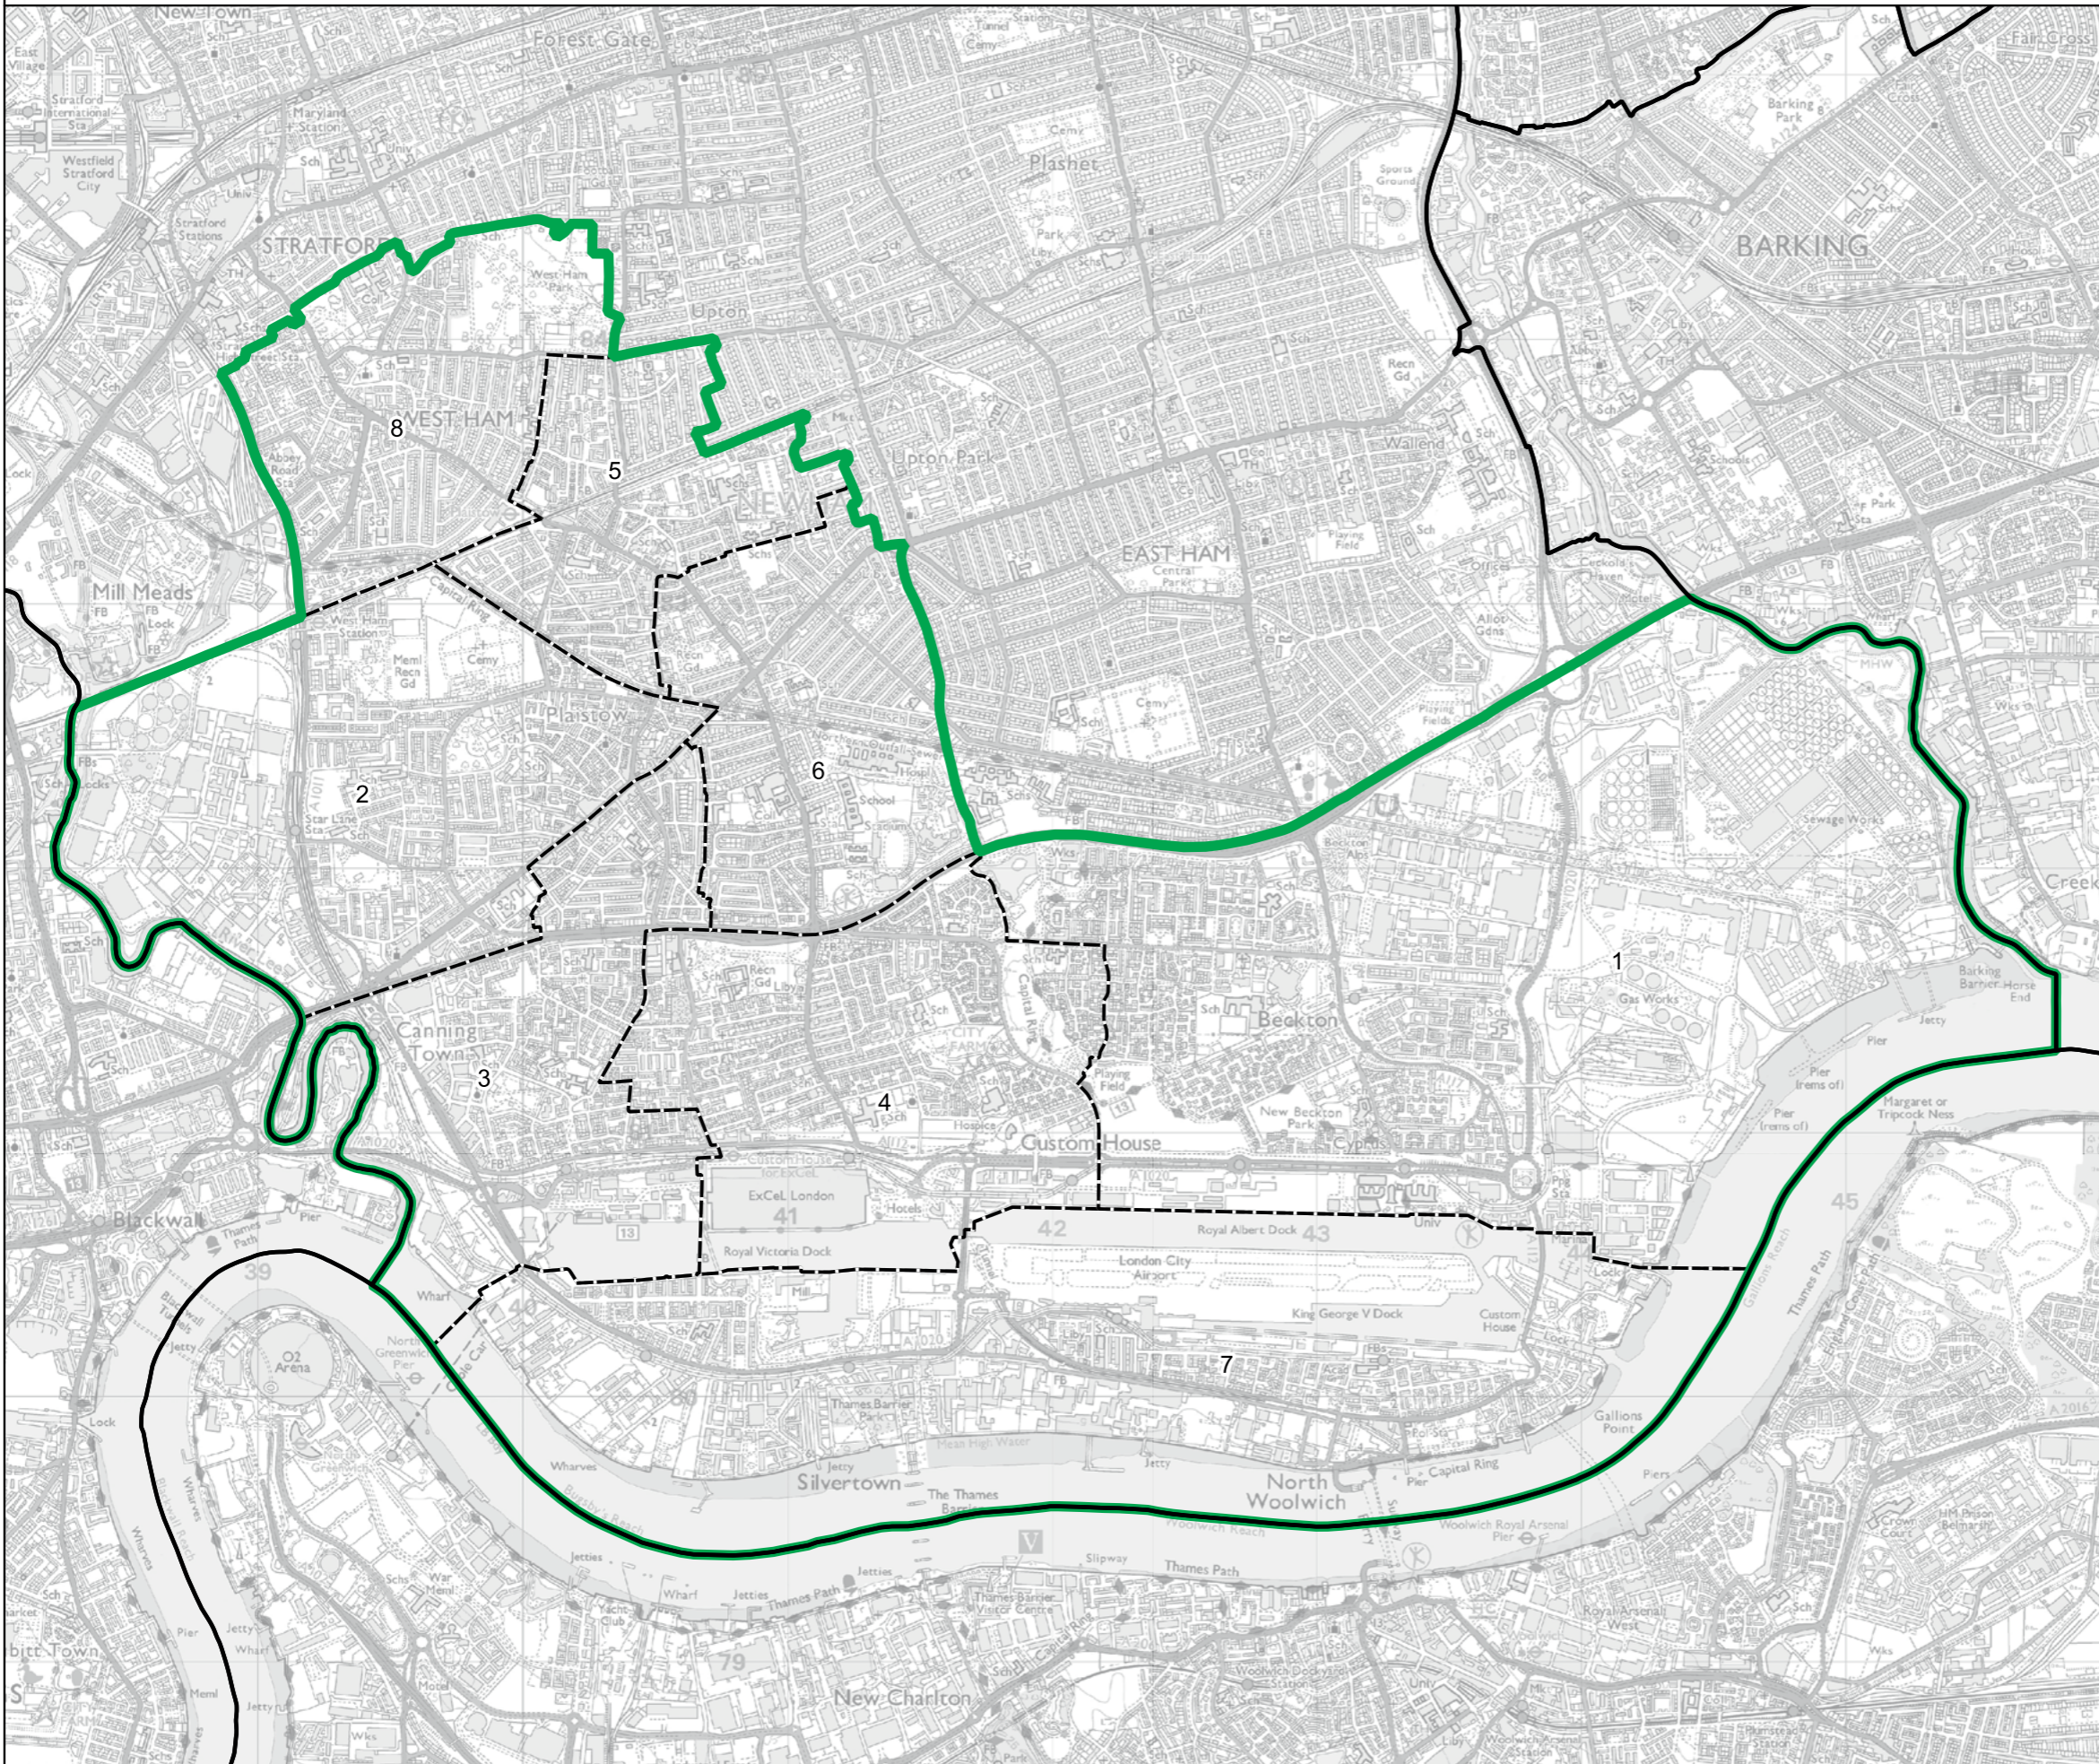

Wards:

- 1 Beckton
- 2 Canning Town North
- 3 Canning Town South
- 4 Custom House
- 5 Plaistow North
- 6 Plaistow South
- 7 Royal Docks
- 8 West Ham

- Constituency
- Local Authorities
- Wards

0 0.3 0.6 km

© Crown copyright and database rights 2023 OS 100018289. You are permitted to use this data solely to enable you to respond to, or interact with, the organisation that provided you with the data. You are not permitted to copy, sub-licence, distribute or sell any of this data to third parties in any form. Third party rights to enforce the terms of this licence shall be reserved to OS.

West Ham and Beckton Borough Constituency