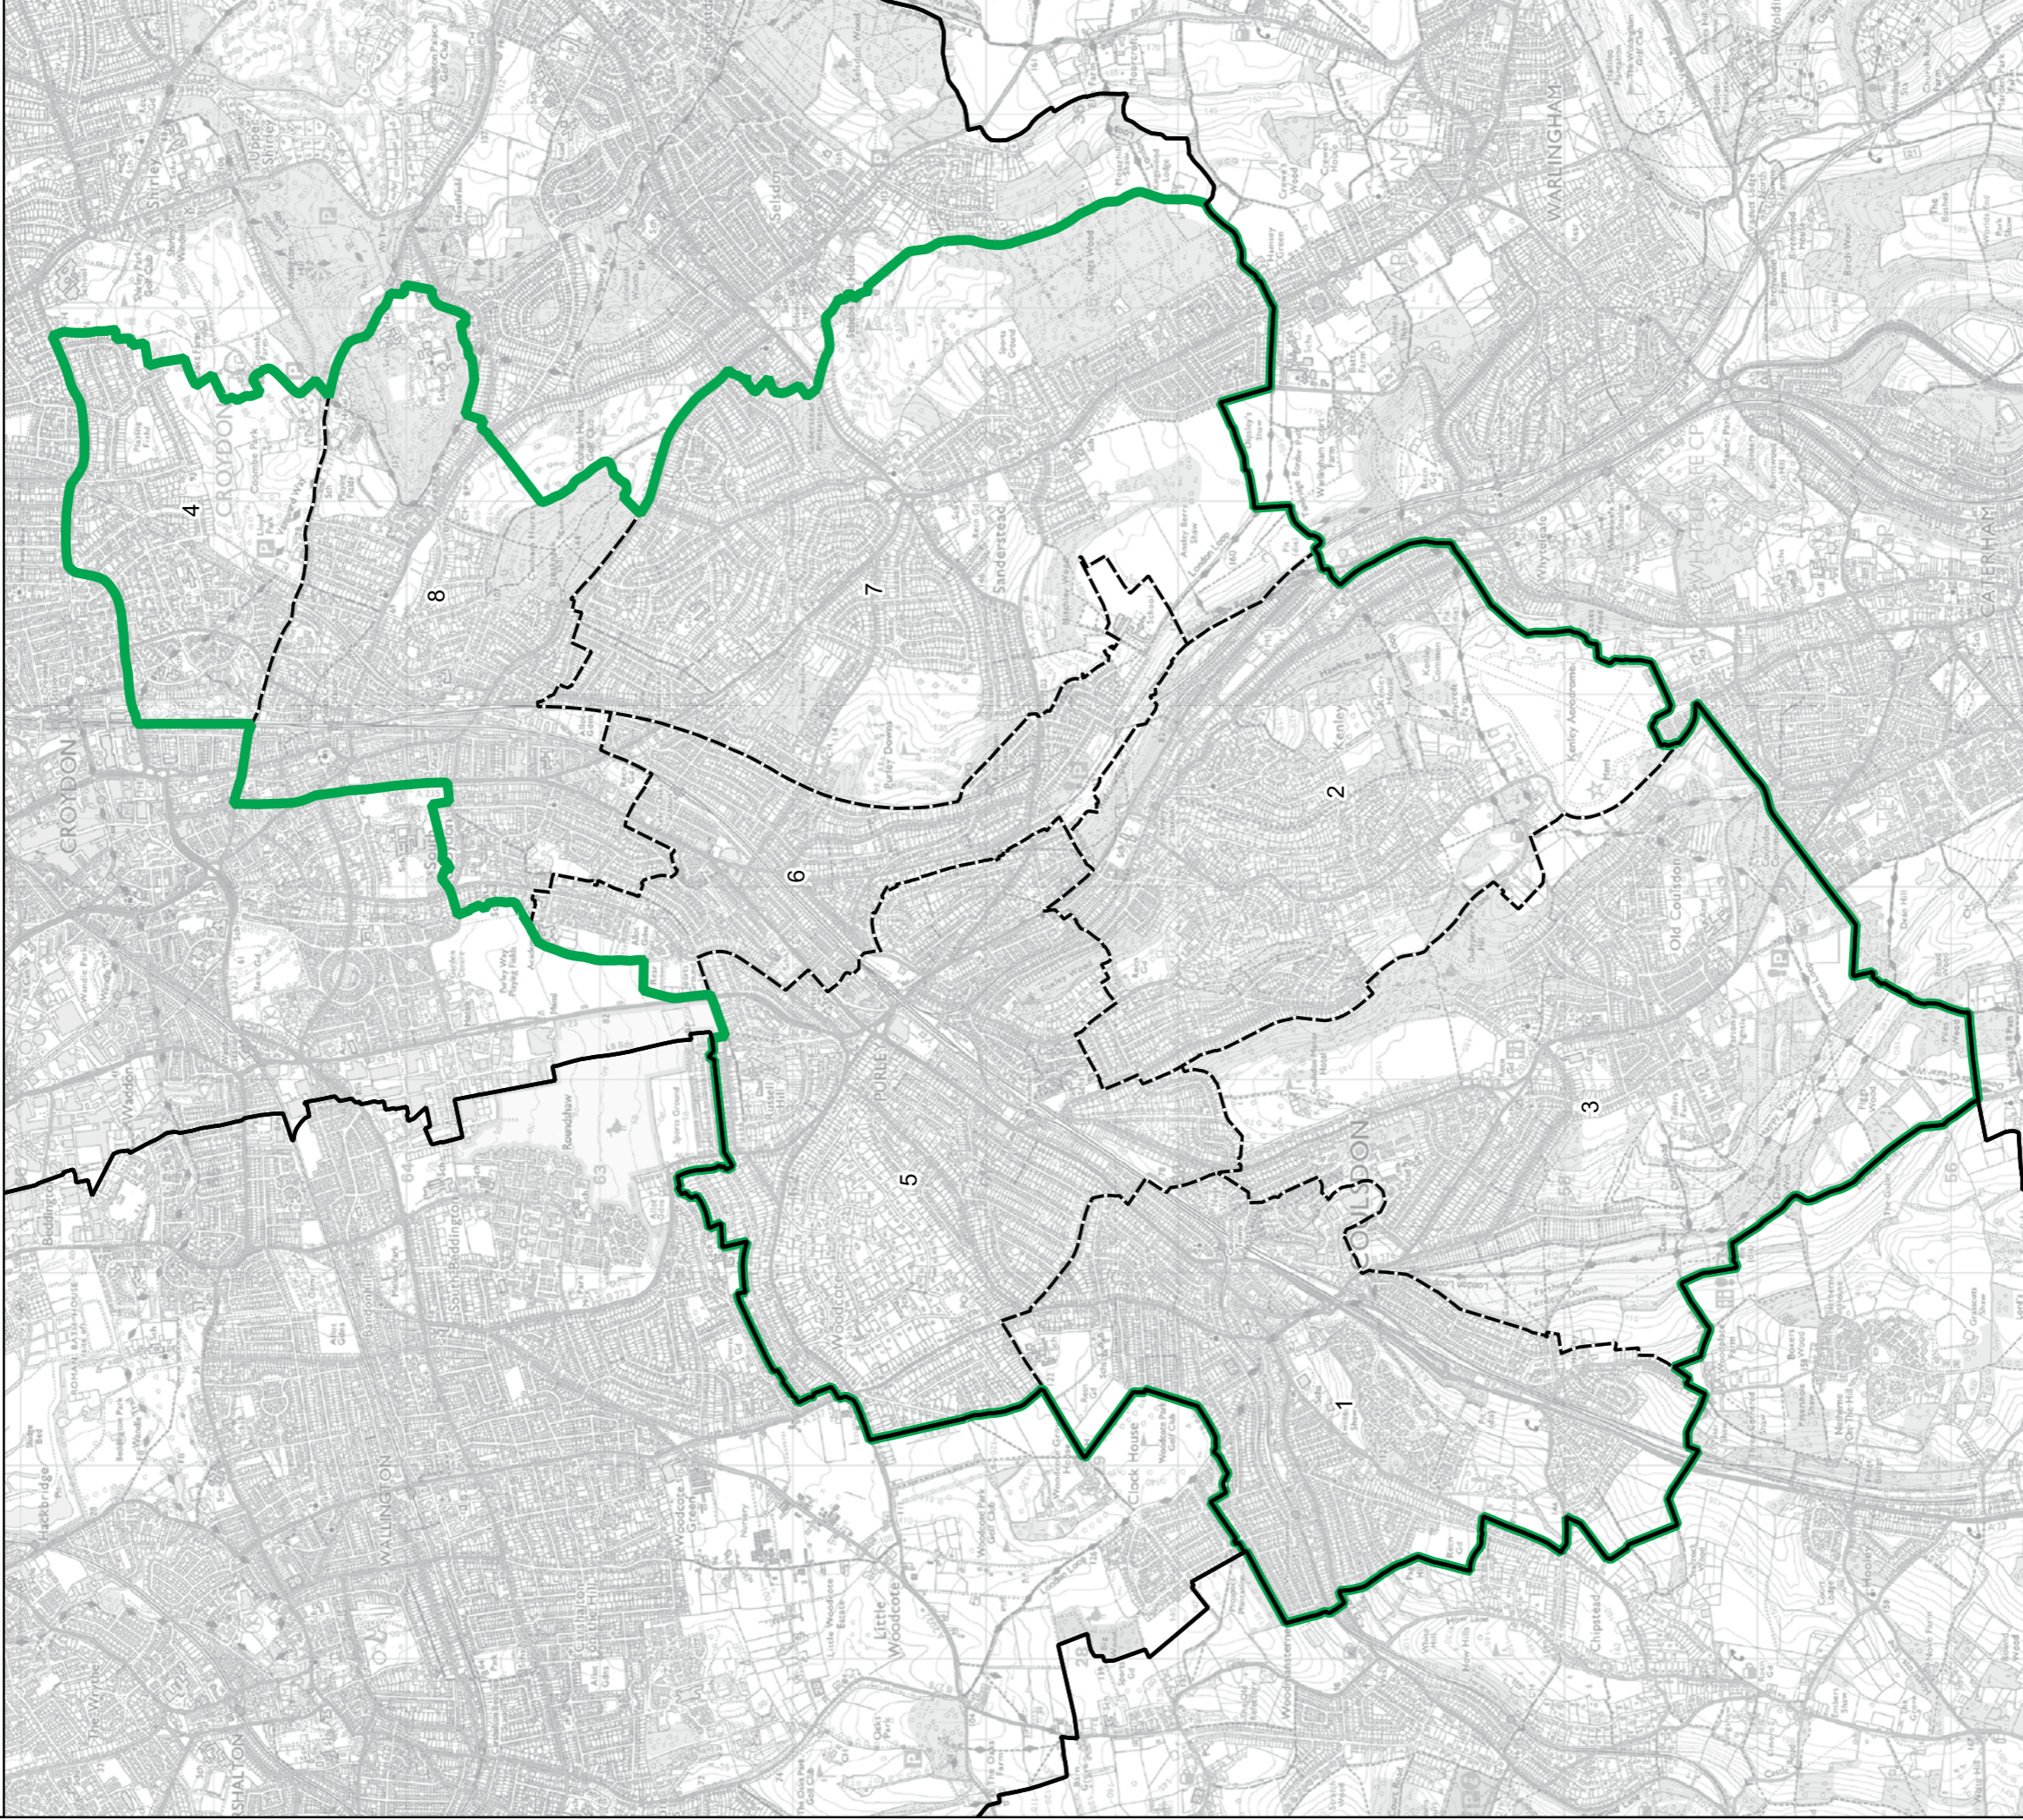

Boundary Commission for England - Final Recommendations for the London Region
Croydon South Borough Constituency - Electorate 71,541

1. **Wards:**
2. 1 Coulsdon Town
   - 2 Kenley
   - 3 Old Coulsdon
   - 4 Park Hill & Whitgift
   - 5 Purley & Woodcote
   - 6 Purley Oaks & Riddlesdown
   - 7 Sanderstead
   - 8 South Croydon

Constituency

Local Authorities

Wards

North Arrow

Scale
0 0.5 1 km

© Crown copyright and database rights 2023 OS 100018269. You are permitted to use this data solely to enable you to respond to, or interact with, the organisation that provided you with the data. You are not permitted to copy, sub-licence, distribute or sell any of this data to third parties in any form. Third party rights to enforce the terms of this licence shall be reserved to OS.

Croydon South Borough Constituency