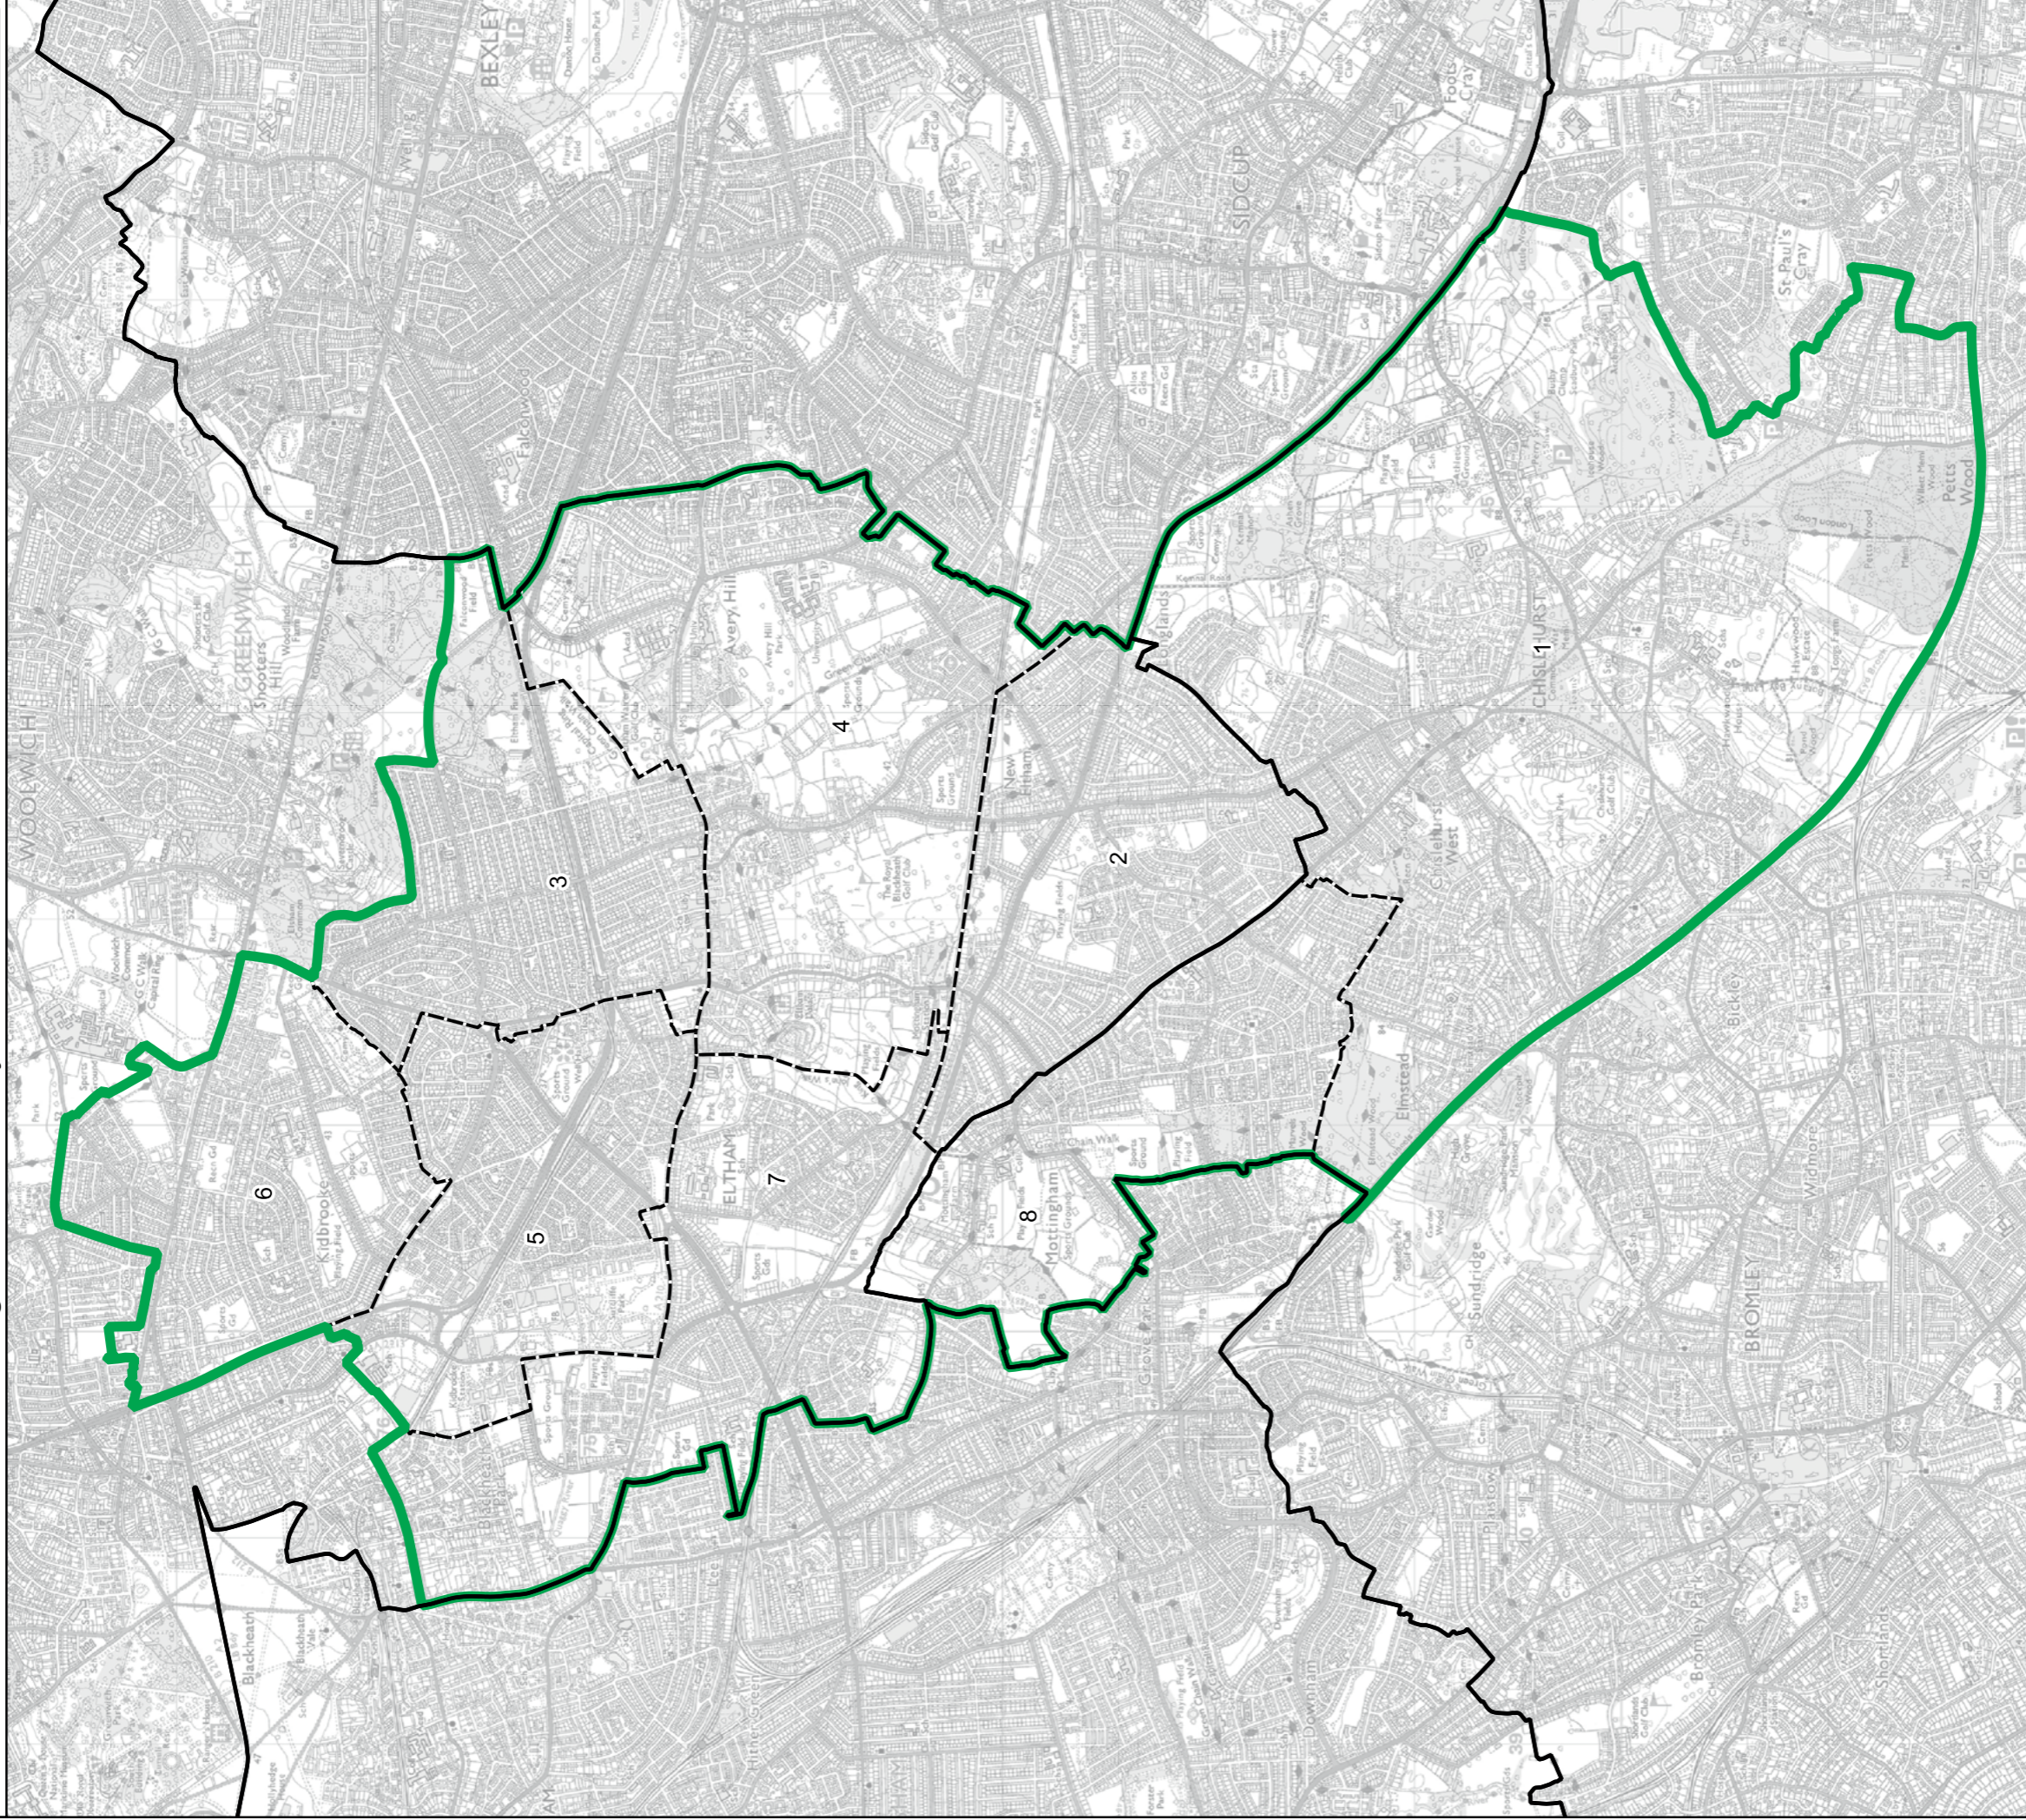

Boundary Commission for England - Final Recommendations for the London Region
Eltham and Chislehurst Borough Constituency - Electorate 74,179

Wards:

- 1 Chislehurst
- 2 Coldharbour and New Eltham
- 3 Eltham North
- 4 Eltham South
- 5 Eltham West
- 6 Kidbrooke with Hornfair
- 7 Middle Park and Sutcliffe
- 8 Mottingham and Chislehurst North

- Constituency
- Local Authorities
- Wards

© Crown copyright and database rights 2023 OS 100018269. You are permitted to use this data solely to enable you to respond to, or interact with, the organisation that provided you with the data. You are not permitted to copy, sub-licence, distribute or sell any of this data to third parties in any form. Third party rights to enforce the terms of this licence shall be reserved to OS.

Eltham and Chislehurst Borough Constituency