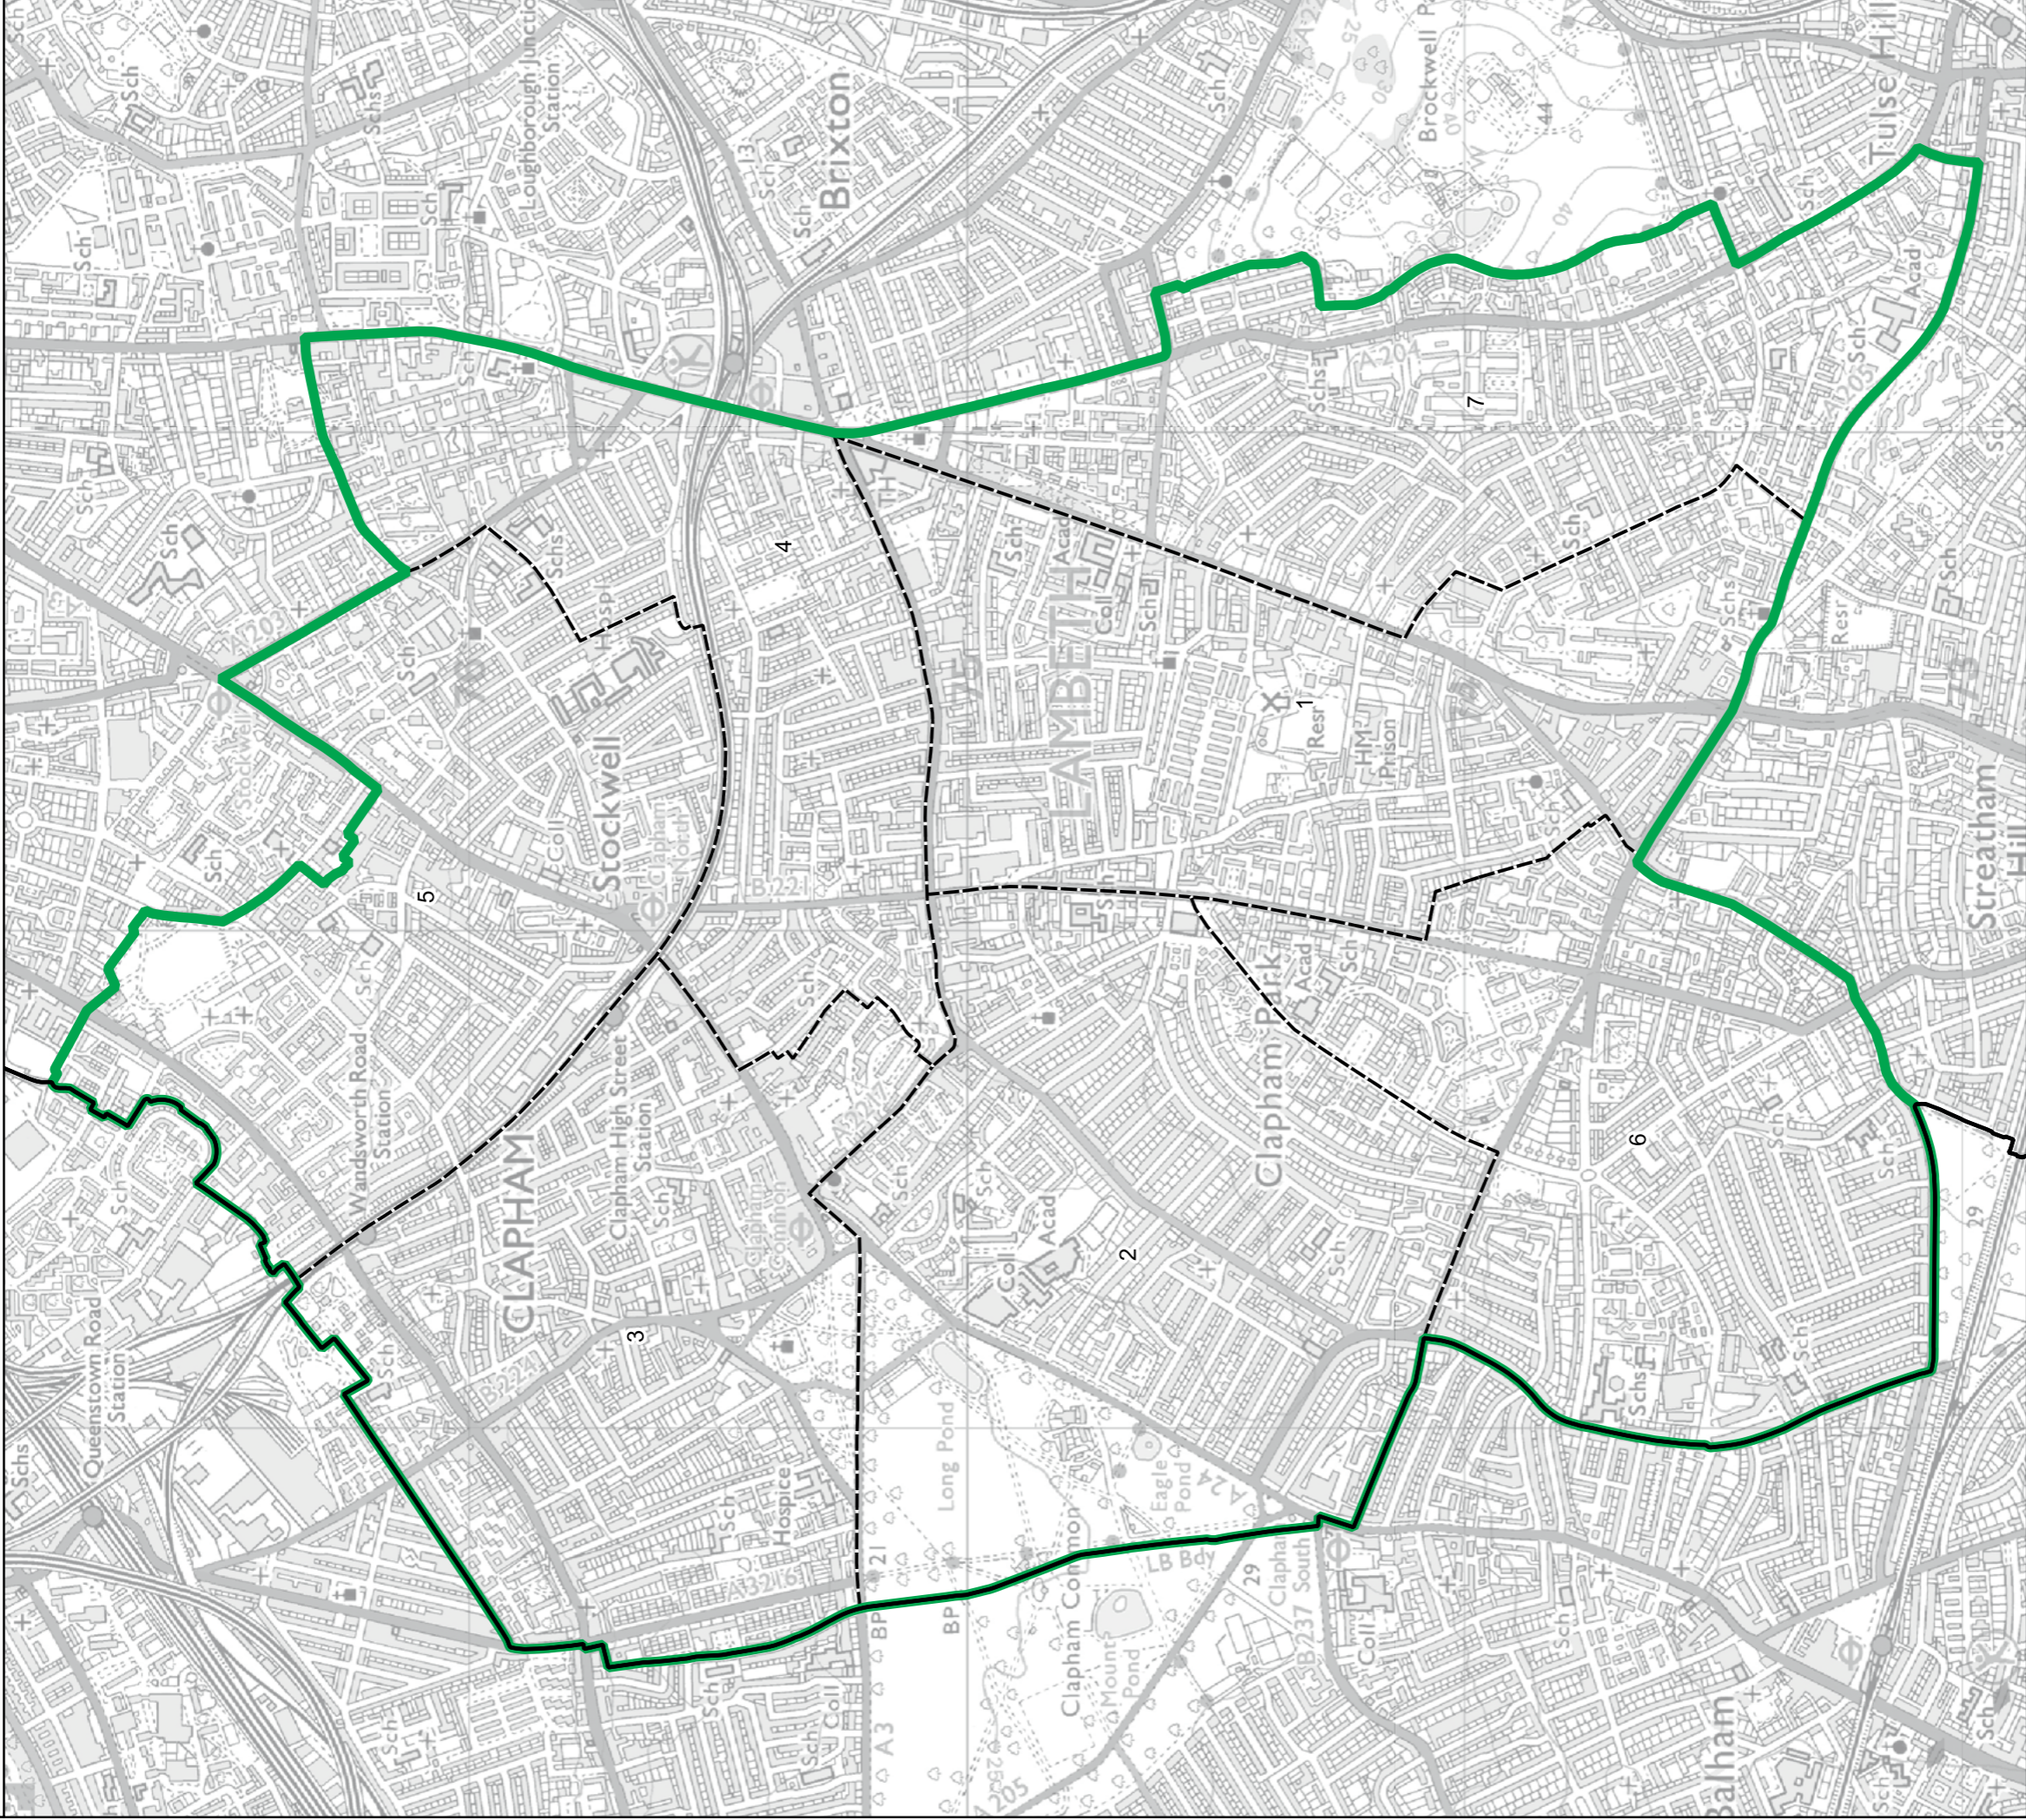

Boundary Commission for England - Final Recommendations for the London Region
Clapham and Brixton Hill Borough Constituency - Electorate 75,460

1. Wards:
2. 1 Brixton Hill
   - 2 Clapham Common
   - 3 Clapham Town
   - 4 Ferndale
   - 5 Larkhall
   - 6 Thornton
   - 7 Tulse Hill

- Constituency
- Local Authorities
- Wards

© Crown copyright and database rights 2023 OS 100018289. You are permitted to use this data solely to enable you to respond to, or interact with, the organisation that provided you with the data. You are not permitted to copy, sub-licence, distribute or sell any of this data to third parties in any form. Third party rights to enforce the terms of this licence shall be reserved to OS.

Clapham and Brixton Hill Borough Constituency