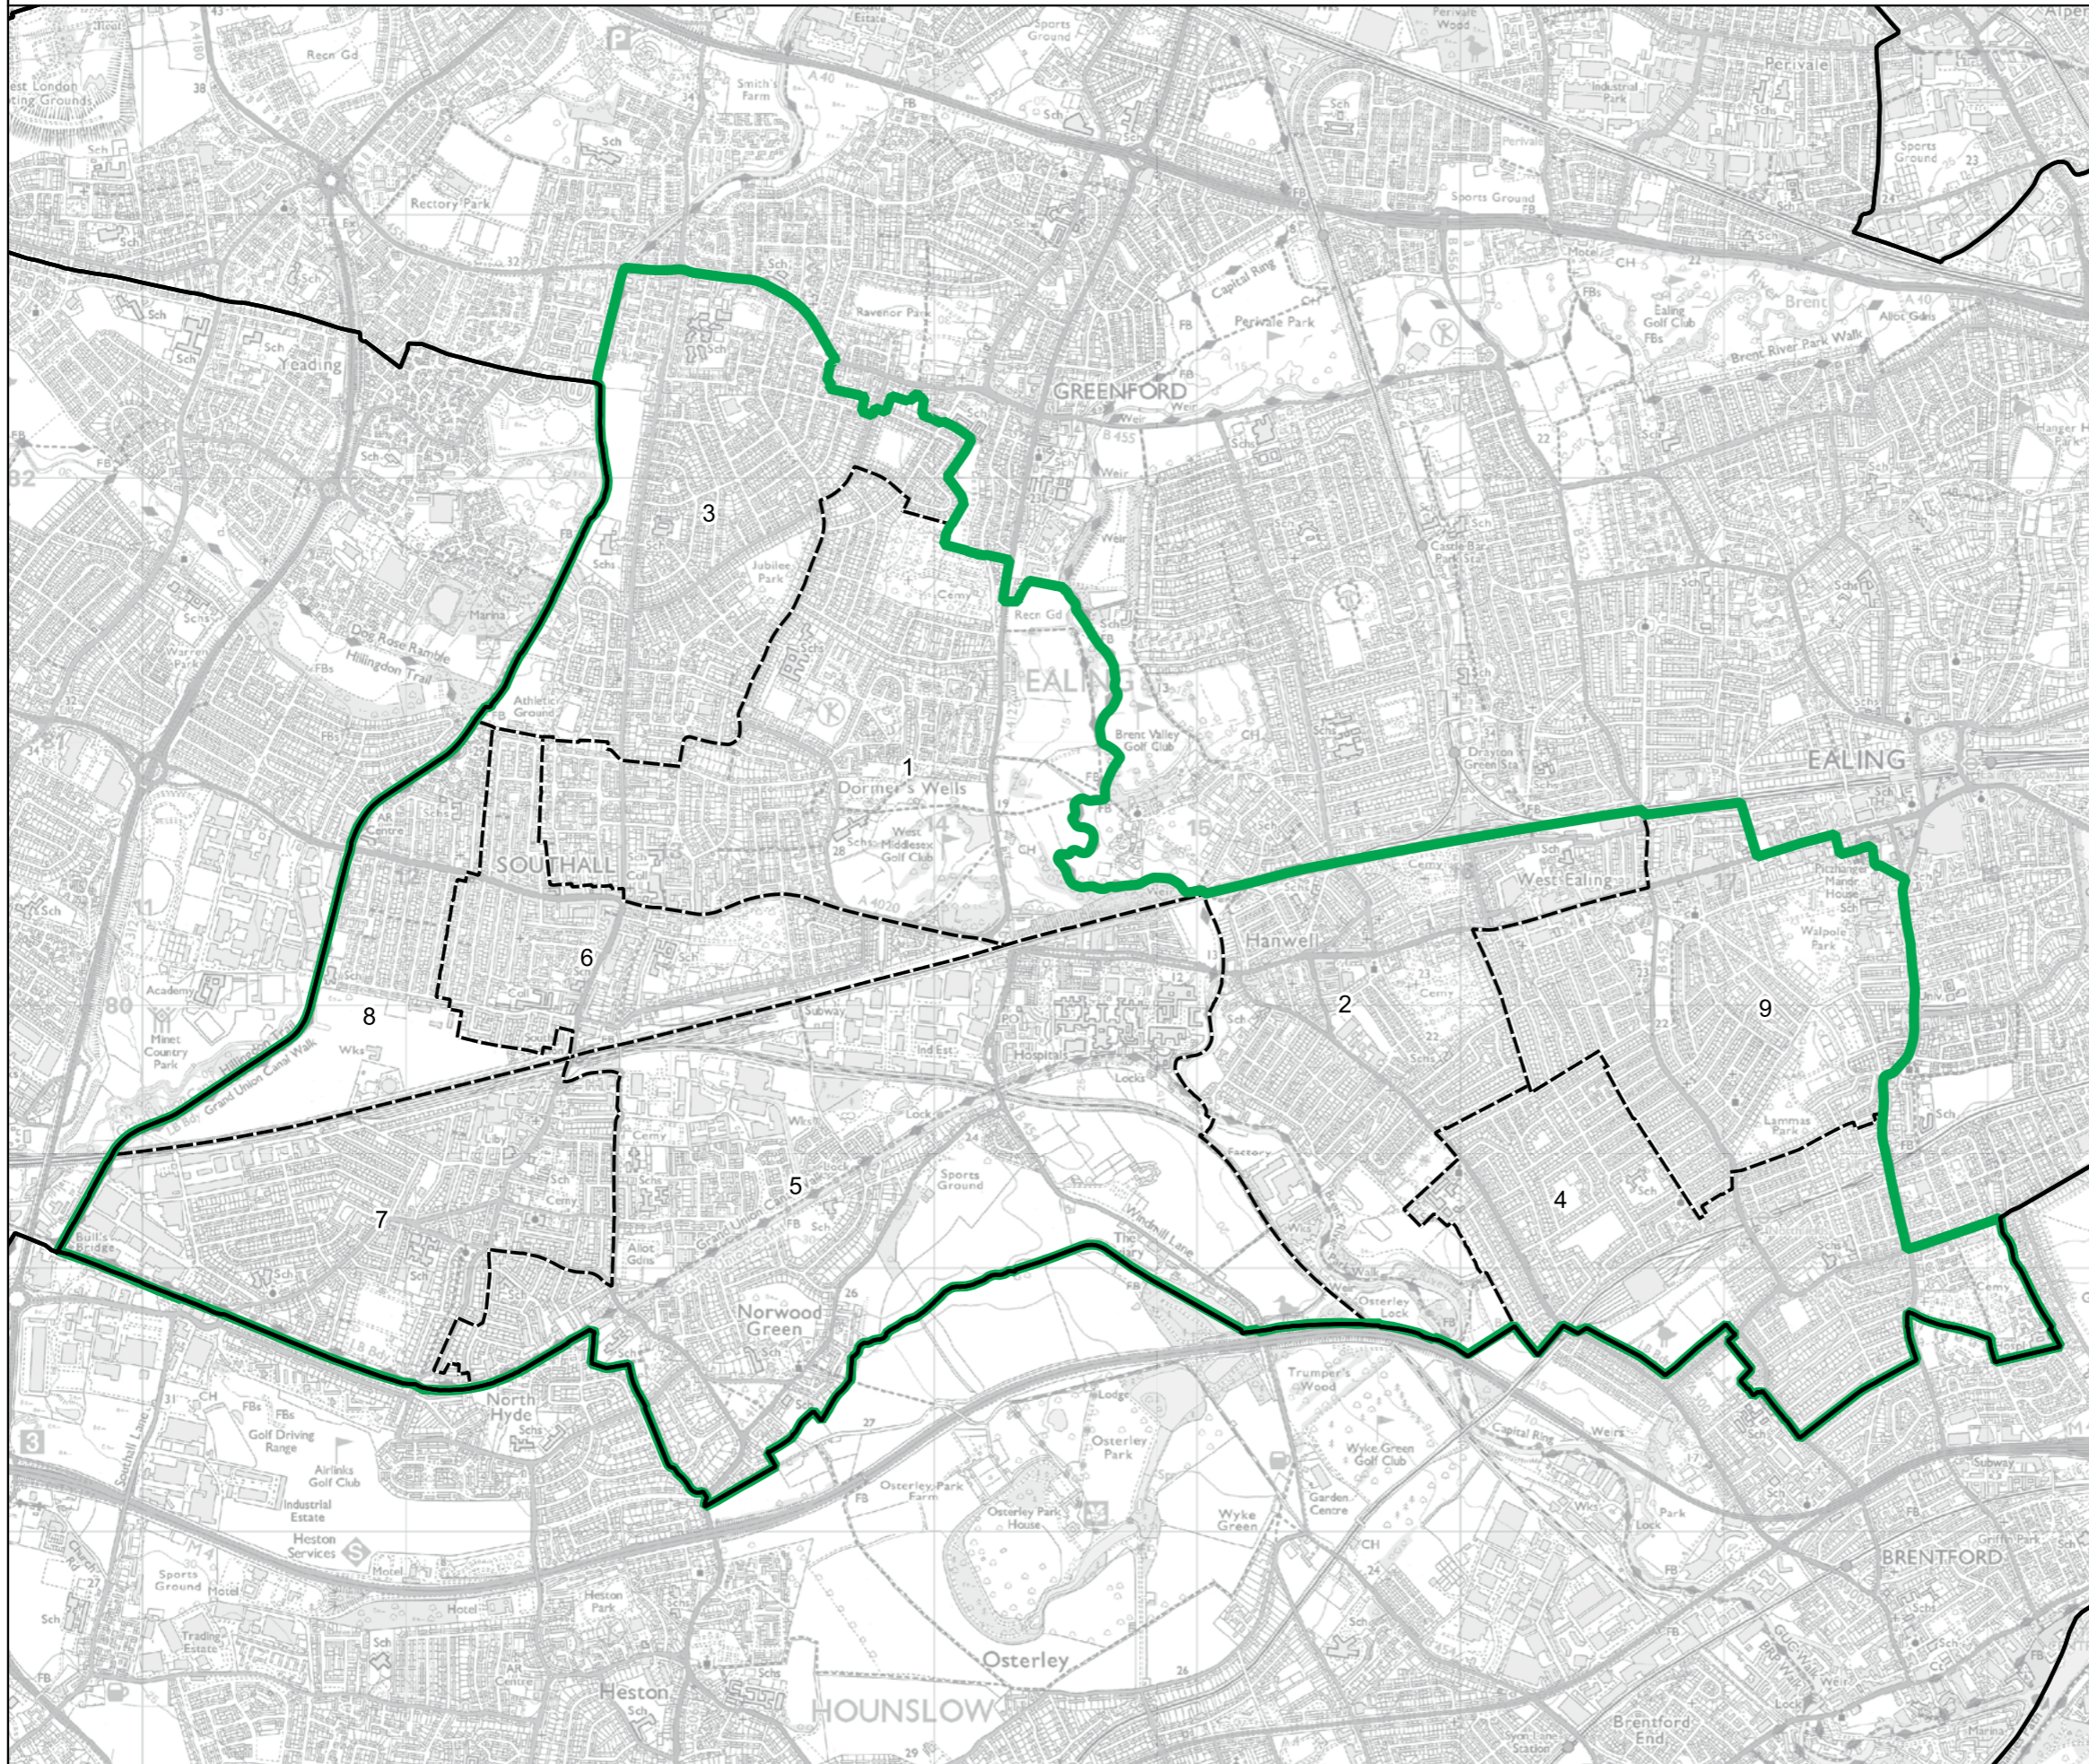

Wards:

- 1 Dormers Wells
- 2 Hanwell Broadway
- 3 Lady Margaret
- 4 Northfield
- 5 Norwood Green
- 6 Southall Broadway
- 7 Southall Green
- 8 Southall West
- 9 Walpole

- Constituency
- Local Authorities
- Wards