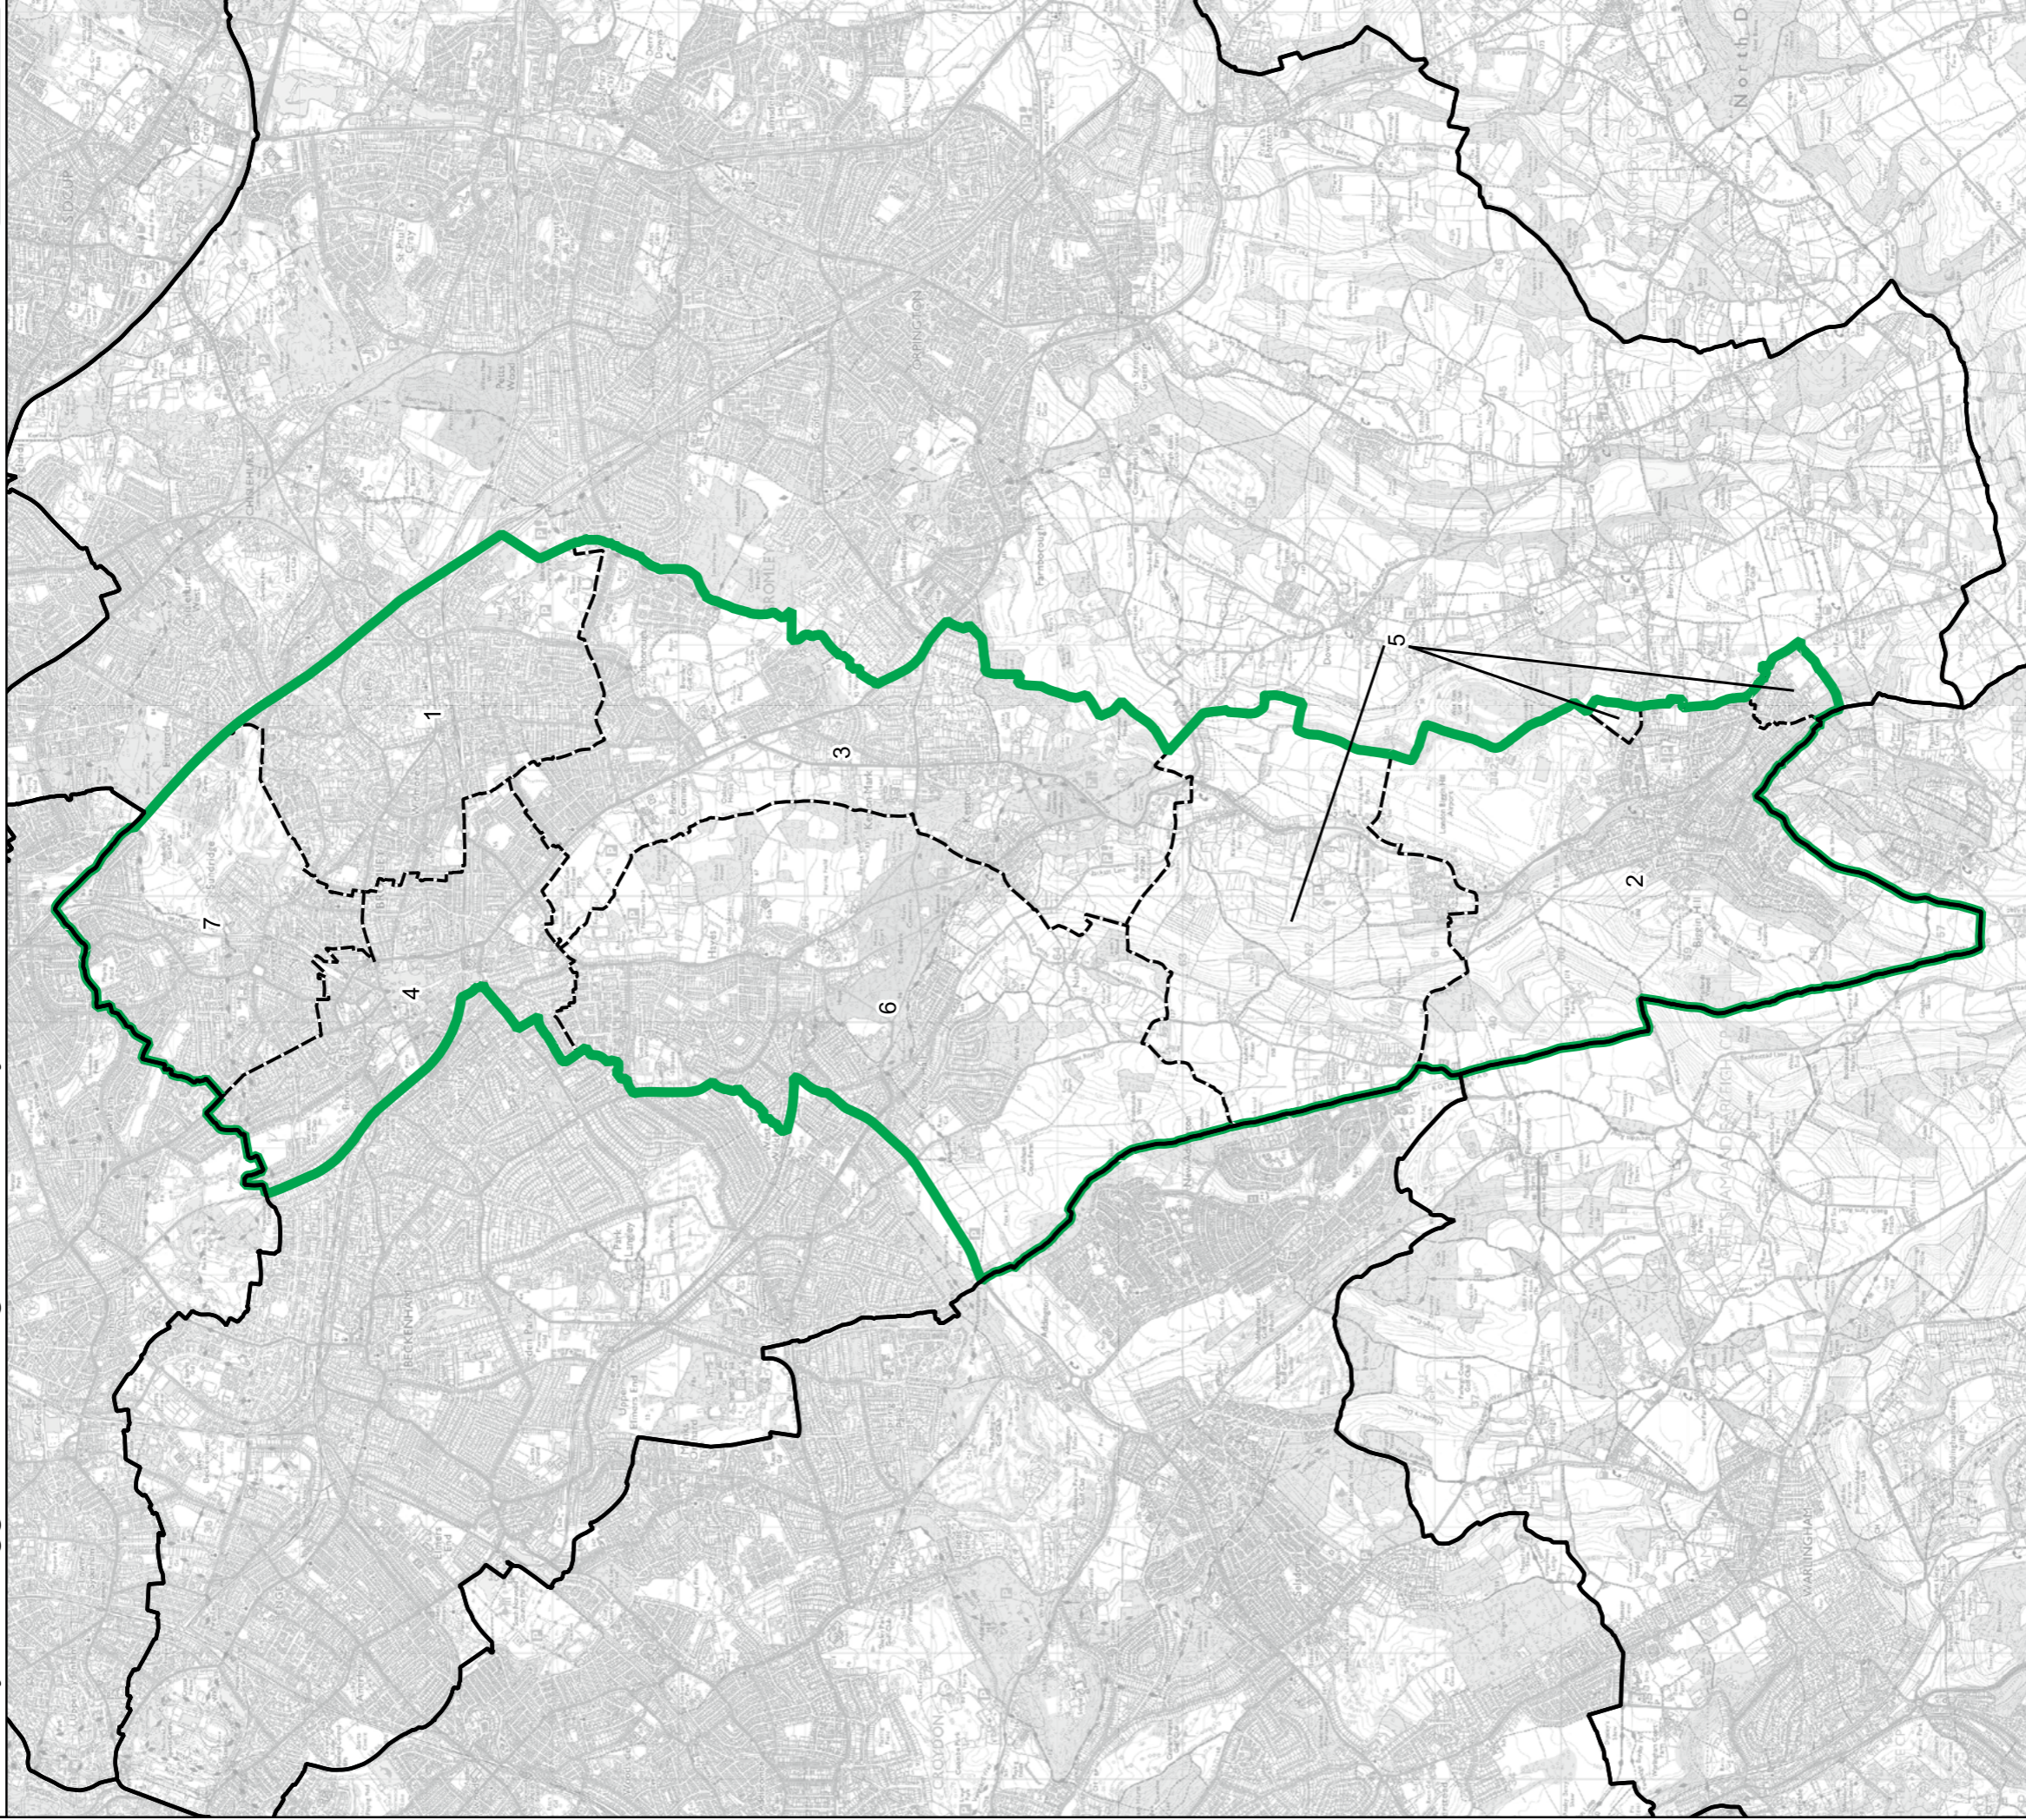

Boundary Commission for England - Final Recommendations for the London Region
Bromley and Biggin Hill Borough Constituency - Electorate 70,418

Wards:

- 1 Bickley
- 2 Biggin Hill
- 3 Bromley Common and Keston
- 4 Bromley Town
- 5 Darwin (Part)
- 6 Hayes and Coney Hall
- 7 Plaistow and Sundridge

- Constituency
- Local Authorities
- Wards

© Crown copyright and database rights 2023 OS 100018269. You are permitted to use this data solely to enable you to respond to, or interact with, the organisation that provided you with the data. You are not permitted to copy, sub-licence, distribute or sell any of this data to third parties in any form. Third party rights to enforce the terms of this licence shall be reserved to OS.

Bromley and Biggin Hill Borough Constituency