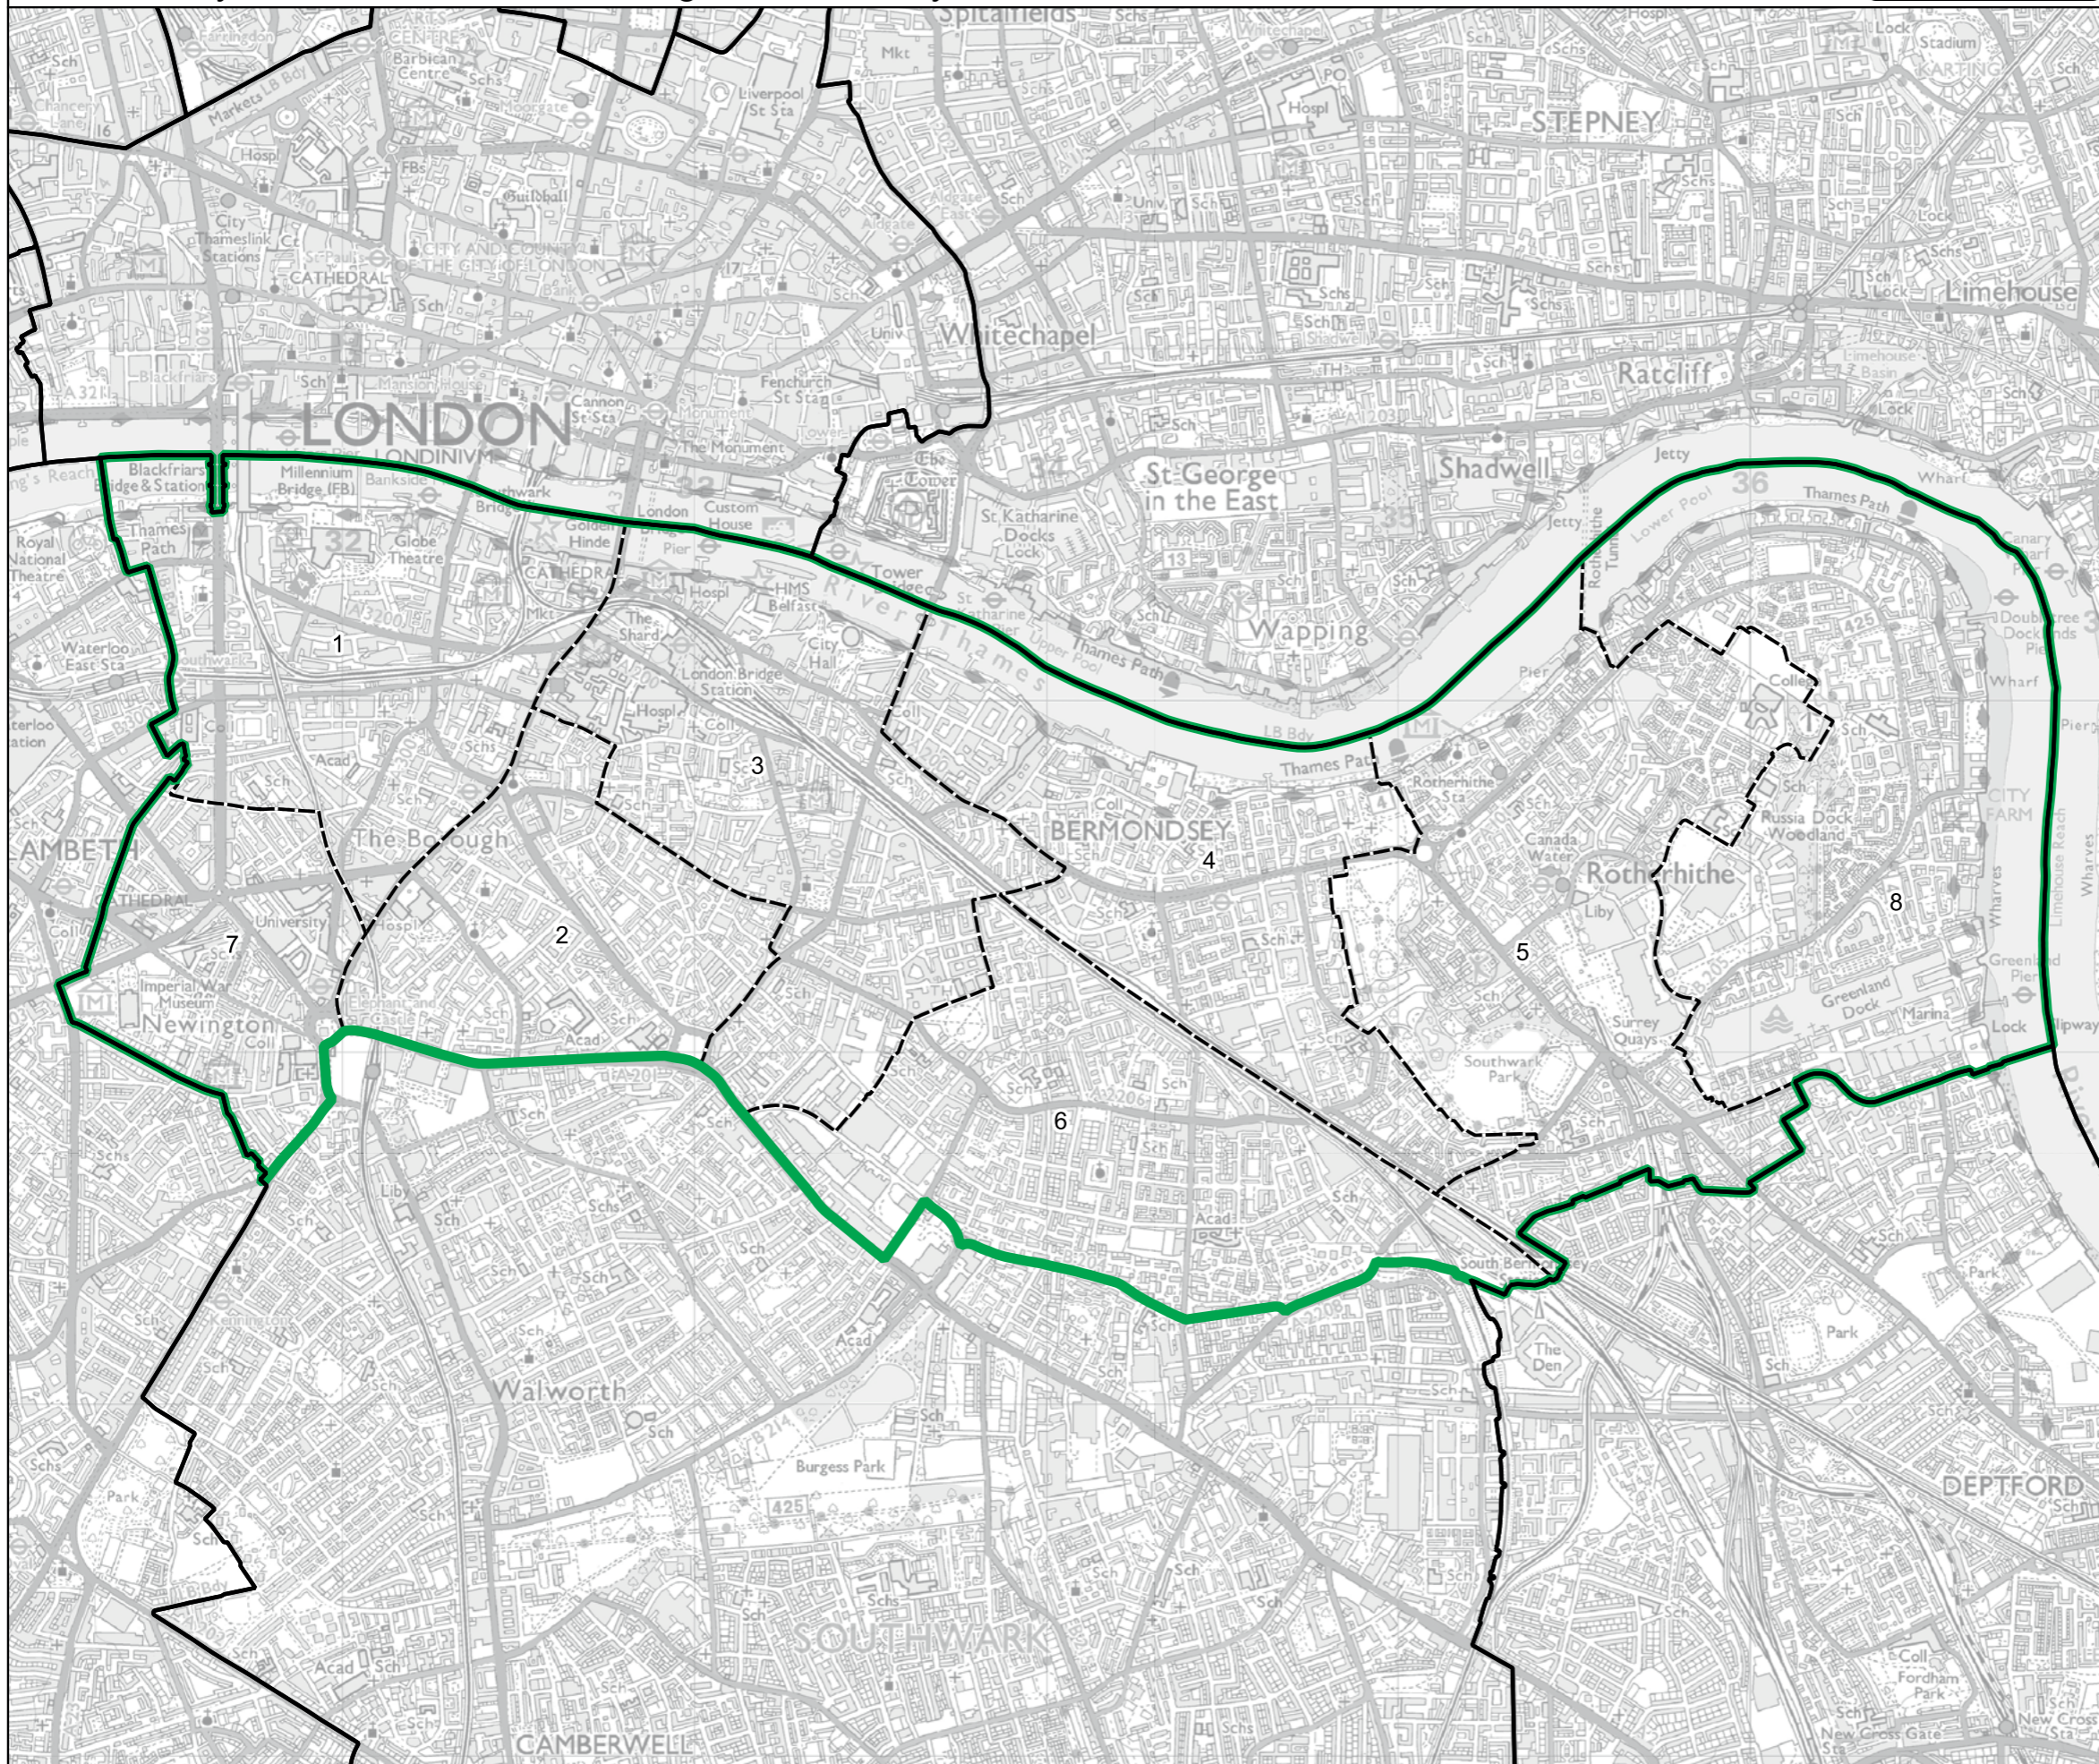

Wards:

- 1 Borough & Bankside
- 2 Chaucer
- 3 London Bridge & West Bermondsey
- 4 North Bermondsey
- 5 Rotherhithe
- 6 South Bermondsey
- 7 St. George's
- 8 Surrey Docks

- Constituency
- Local Authorities
- Wards

© Crown copyright and database rights 2023 OS 100018289. You are permitted to use this data solely to enable you to respond to, or interact with, the organisation that provided you with the data. You are not permitted to copy, sub-licence, distribute or sell any of this data to third parties in any form. Third party rights to enforce the terms of this licence shall be reserved to OS.

Bermondsey and Old Southwark Borough Constituency