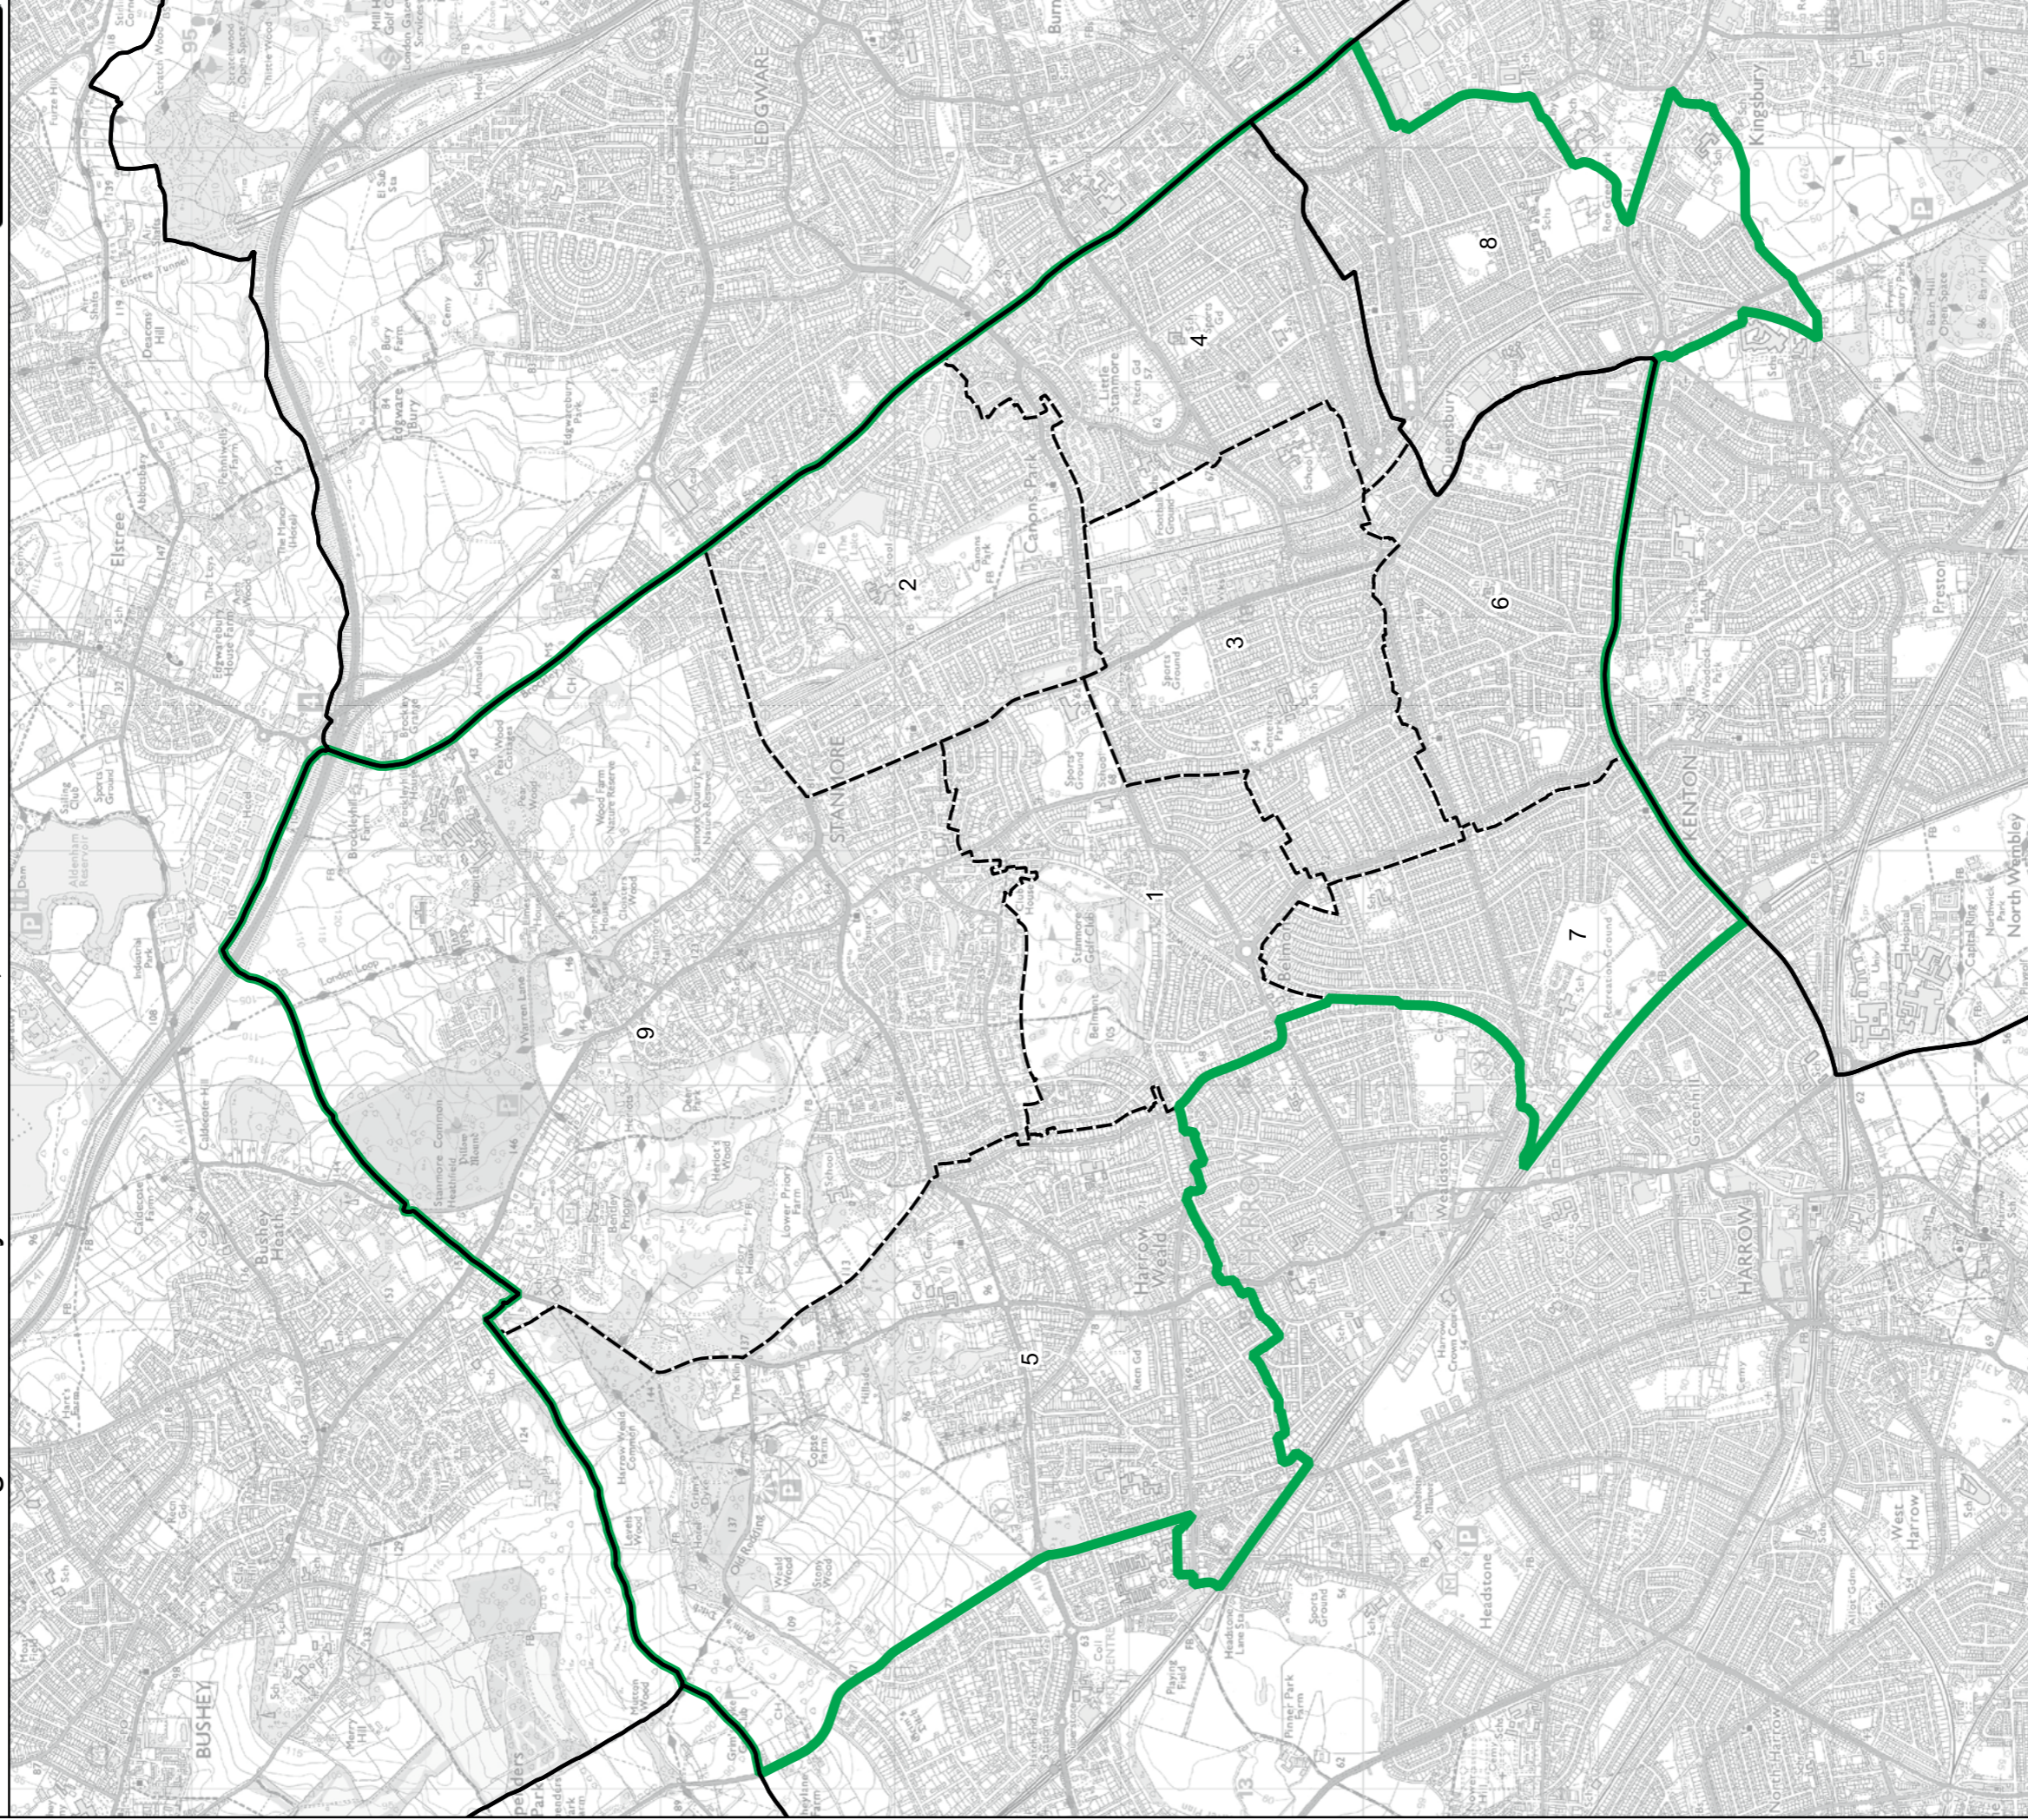

Boundary Commission for England - Final Recommendations for the London Region
Harrow East Borough Constituency - Electorate 76,299

1. **Wards:**
2. 1 Belmont
   - 2 Canons
   - 3 Centenary
   - 4 Edgware
   - 5 Harrow Weald
   - 6 Kenton East
   - 7 Kenton West
   - 8 Queensbury
   - 9 Stanmore

- Constituency
- Local Authorities
- Wards

© Crown copyright and database rights 2023 OS 100018289. You are permitted to use this data solely to enable you to respond to, or interact with, the organisation that provided you with the data. You are not permitted to copy, sub-licence, distribute or sell any of this data to third parties in any form. Third party rights to enforce the terms of this licence shall be reserved to OS.

Harrow East Borough Constituency