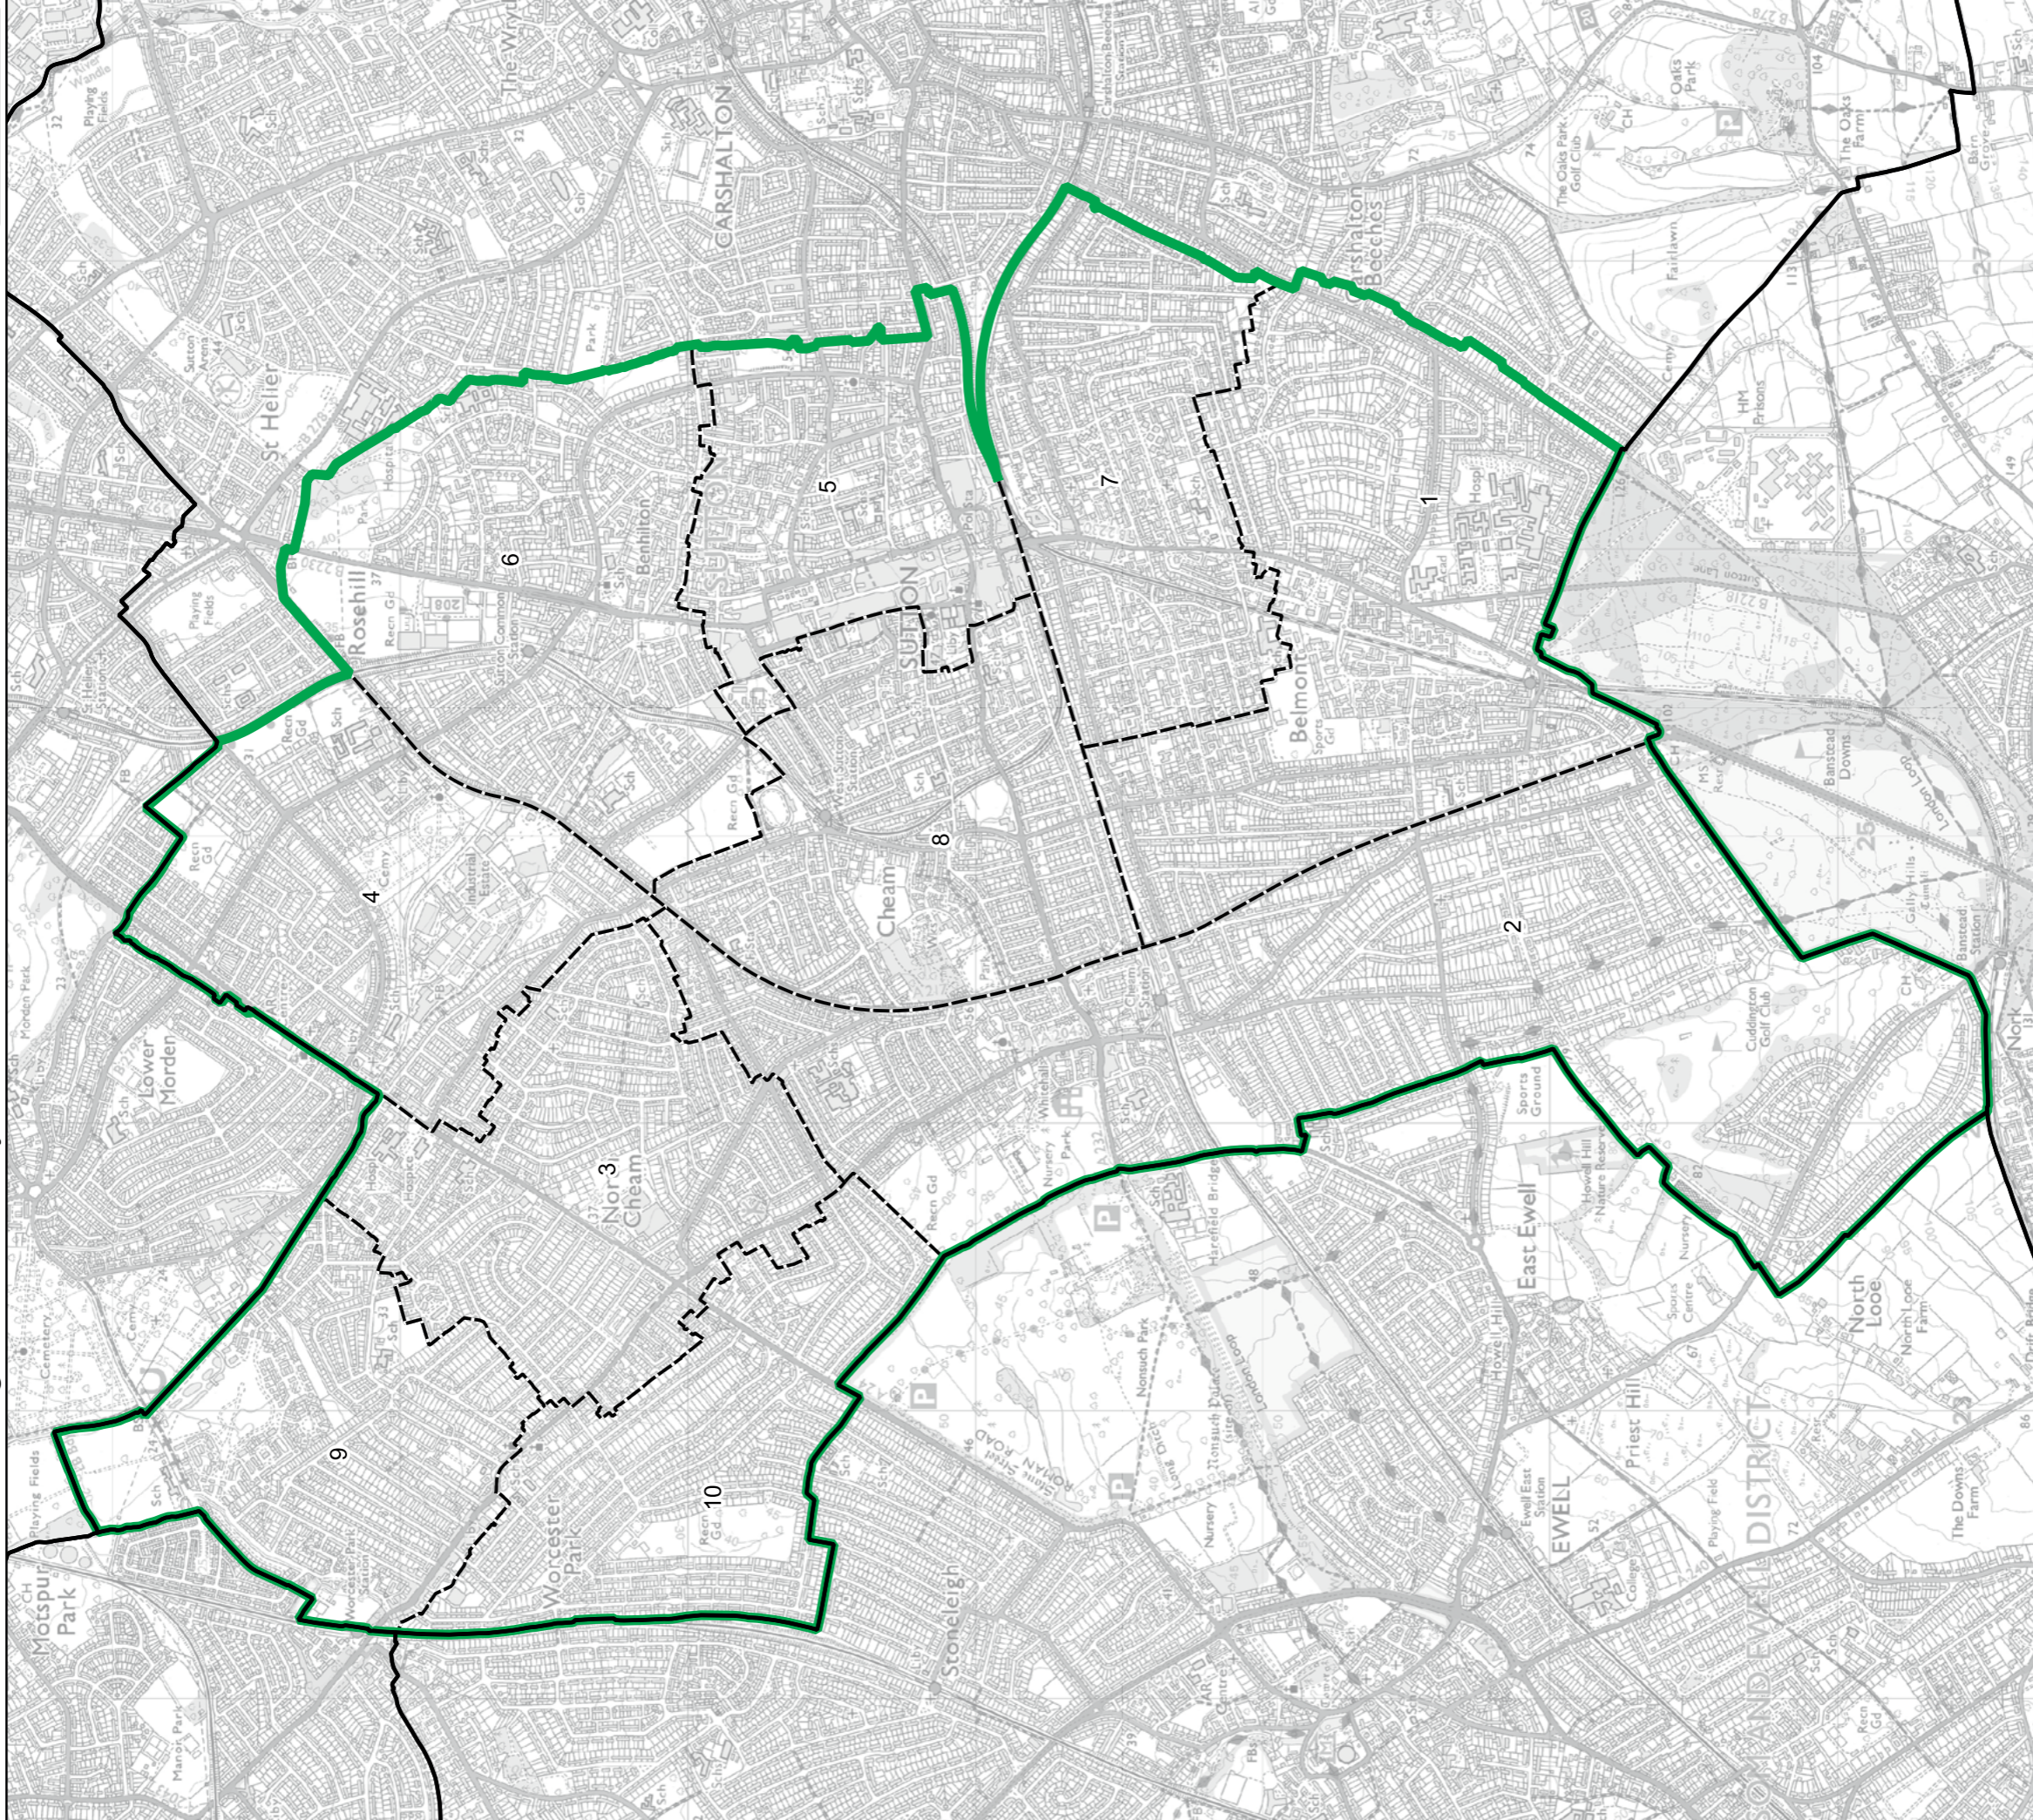

Boundary Commission for England - Final Recommendations for the London Region
Sutton and Cheam Borough Constituency - Electorate 71,284

Wards:

- 1 Belmont
- 2 Cheam
- 3 North Cheam
- 4 Stonecot
- 5 Sutton Central
- 6 Sutton North
- 7 Sutton South
- 8 Sutton West & East
  Cheam
- 9 Worcester Park North
- 10 Worcester Park South

- Constituency
- Local Authorities
- Wards

© Crown copyright and database rights 2023 OS 100018289. You are permitted to use this data solely to enable you to respond to, or interact with, the organisation that provided you with the data. You are not permitted to copy, sub-licence, distribute or sell any of this data to third parties in any form. Third party rights to enforce the terms of this licence shall be reserved to OS.

Sutton and Cheam Borough Constituency