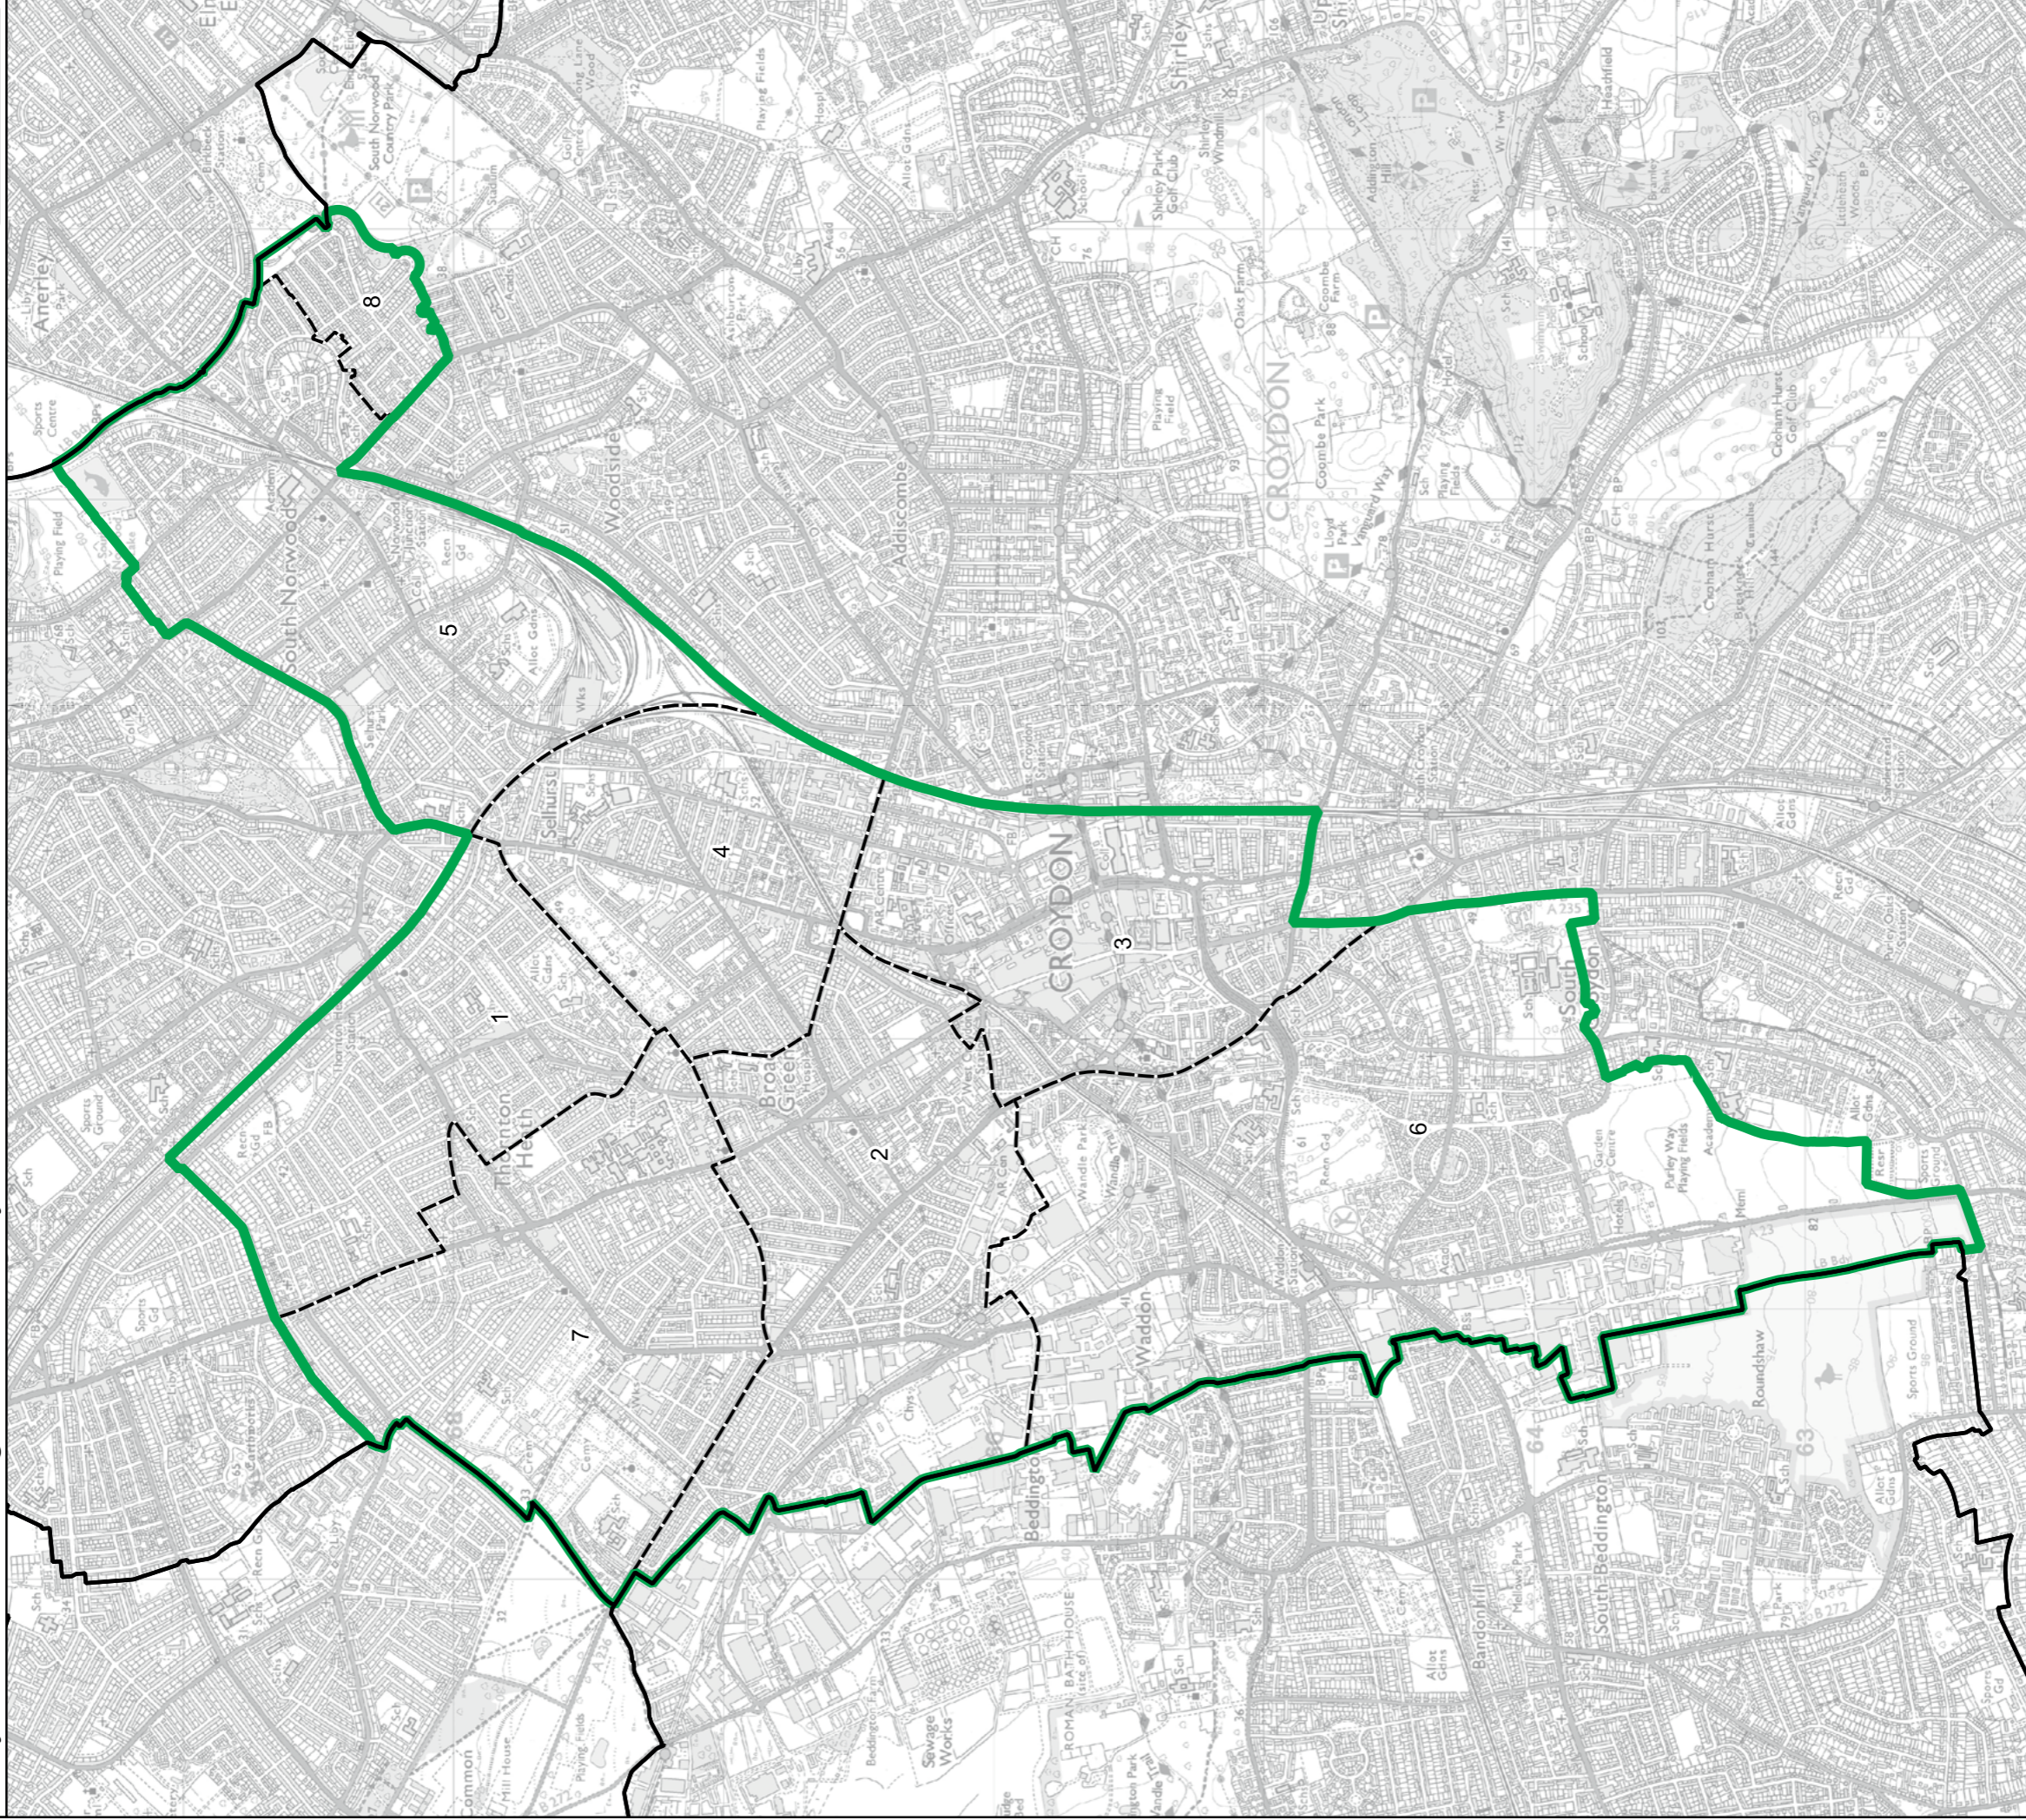

Boundary Commission for England - Final Recommendations for the London Region
Croydon West Borough Constituency - Electorate 70,812

1. **Wards:**
2. 1 Bensham Manor
   - 2 Broad Green
   - 3 Fairfield
   - 4 Selhurst
   - 5 South Norwood
   - 6 Waddon
   - 7 West Thornton
   - 8 Woodside (Part)

Constituency (Green outline)

Local Authorities (Dashed black outline)

Wards (Thin black outline)

Scale: 0, 0.3, 0.6 km

North Arrow

© Crown copyright and database rights 2023 OS 100018269. You are permitted to use this data solely to enable you to respond to, or interact with, the organisation that provided you with the data. You are not permitted to copy, sub-licence, distribute or sell any of this data to third parties in any form. Third party rights to enforce the terms of this licence shall be reserved to OS.

Croydon West Borough Constituency