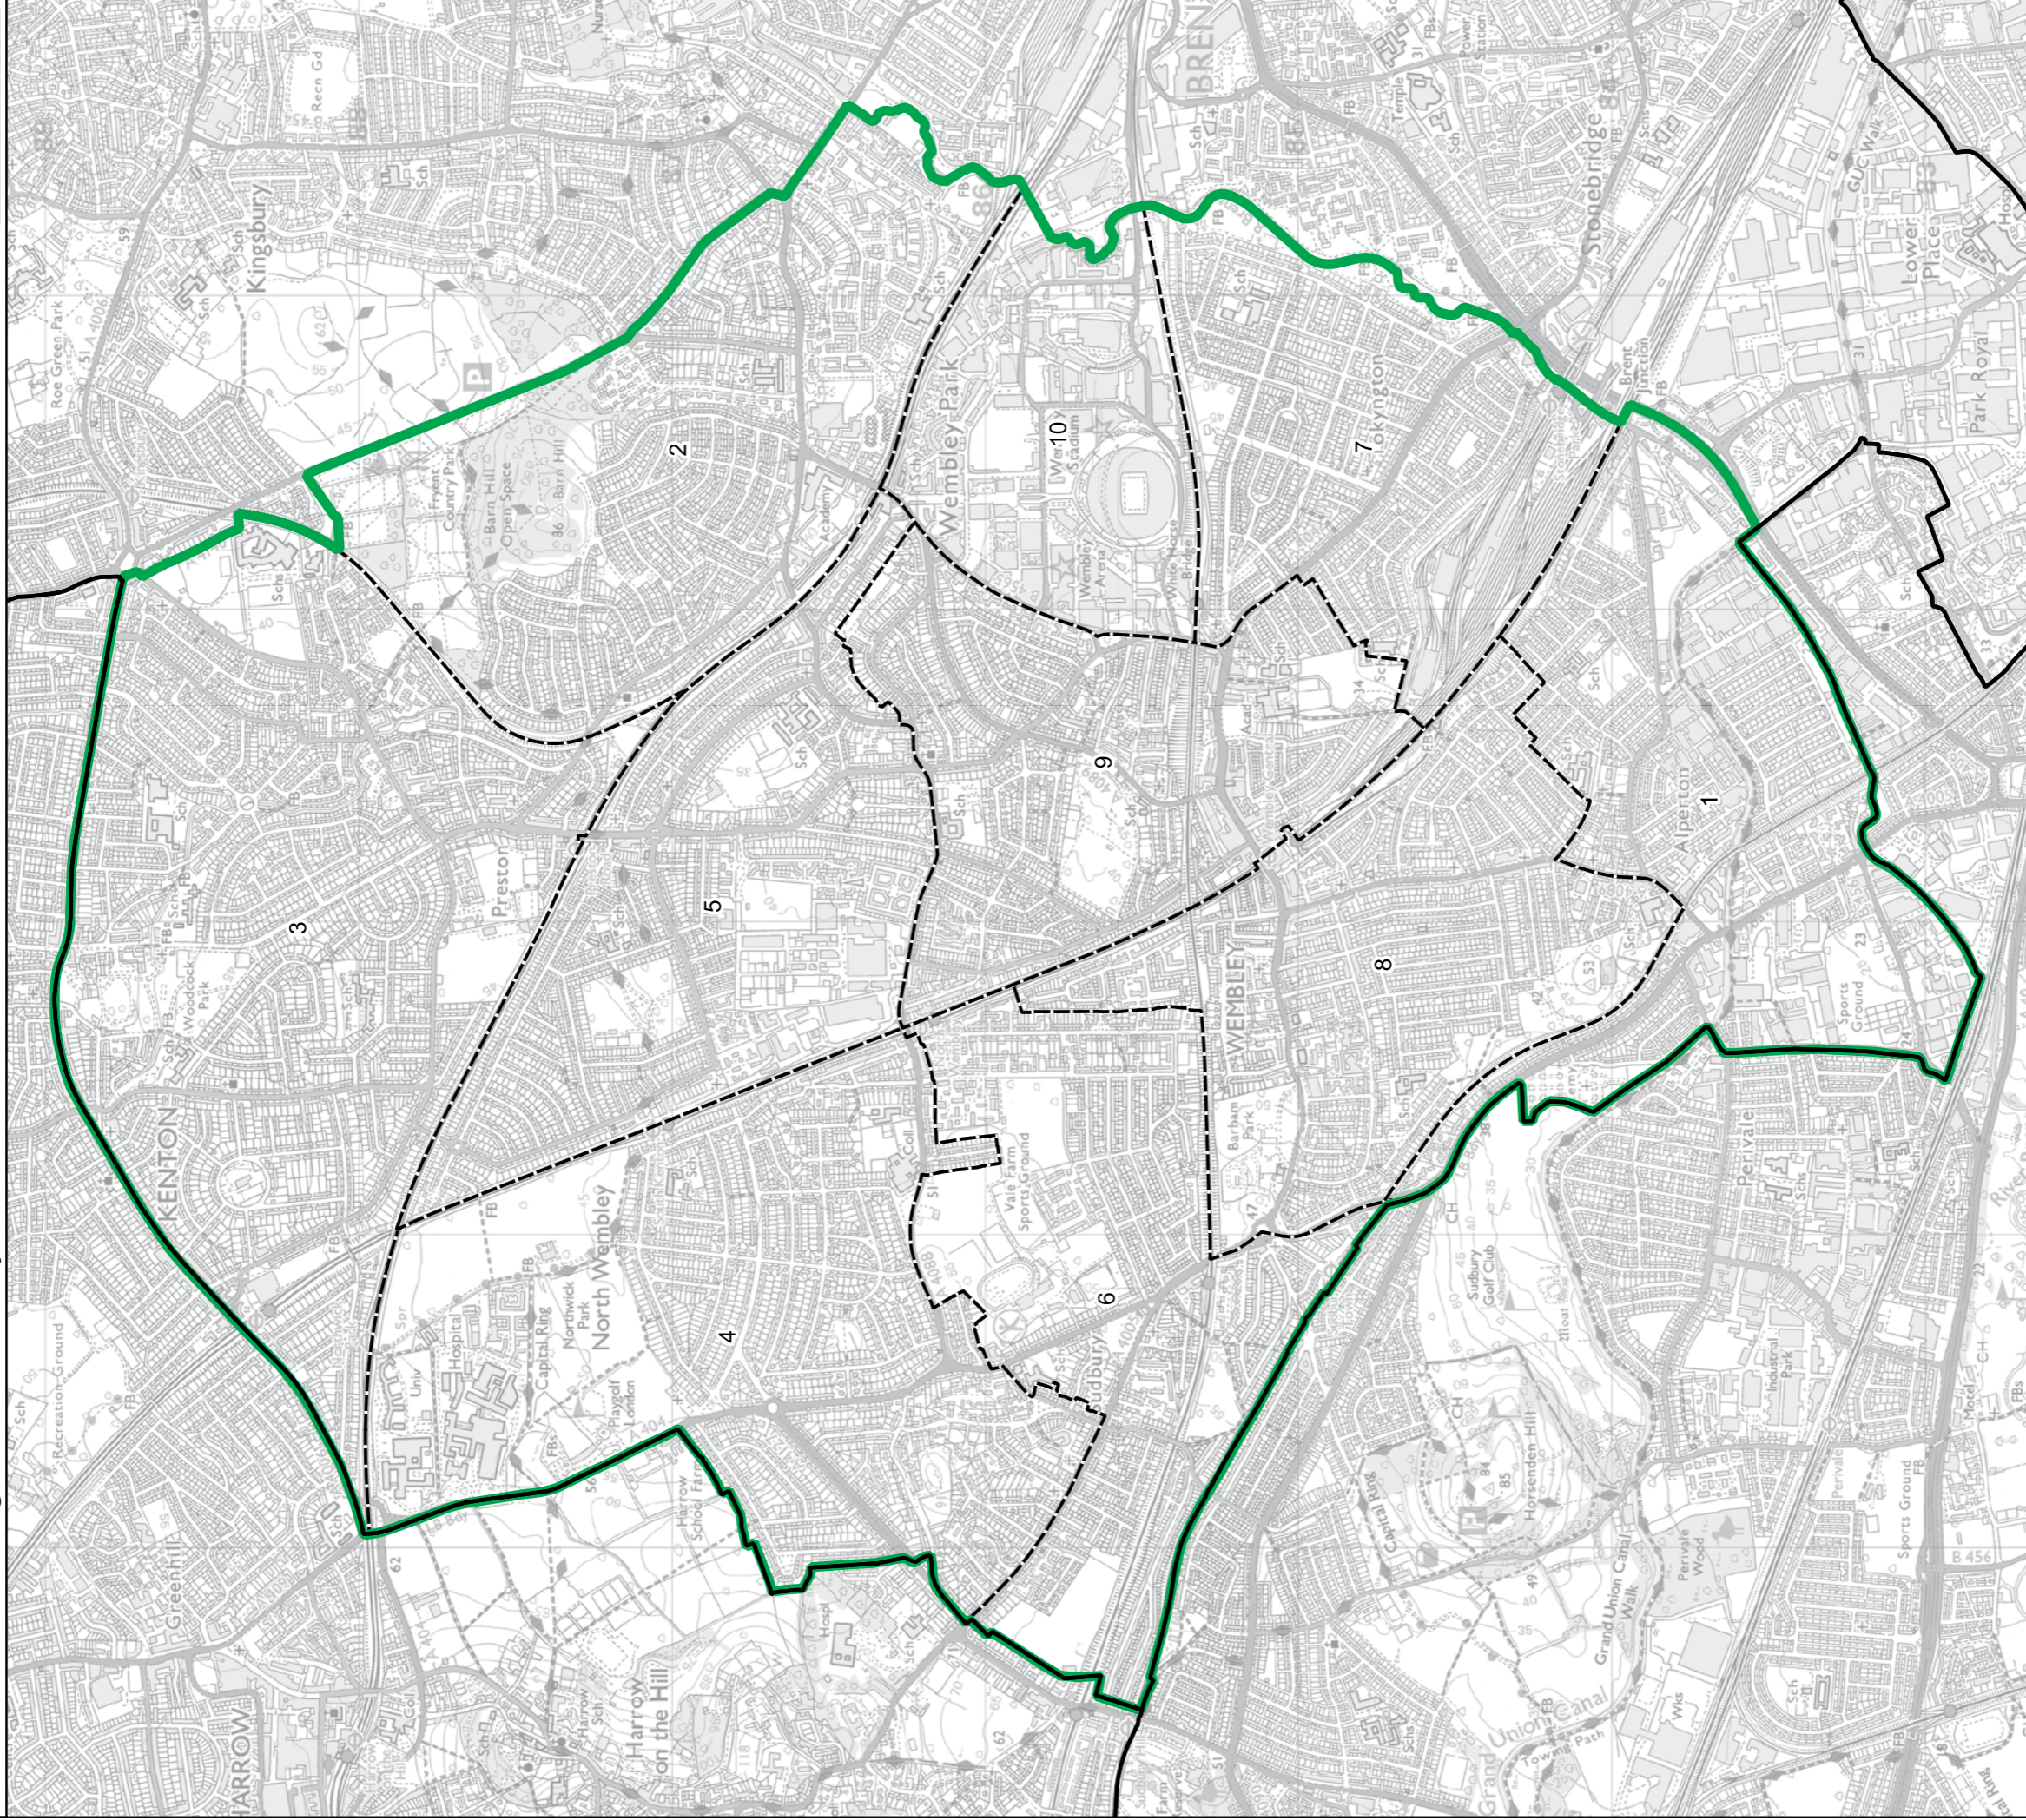

Boundary Commission for England - Final Recommendations for the London Region
Brent West Borough Constituency - Electorate 76,463

Wards:

- 1 Alperton
- 2 Barnhill
- 3 Kenton
- 4 Northwick Park
- 5 Preston
- 6 Sudbury
- 7 Tokyngton
- 8 Wembley Central
- 9 Wembley Hill
- 10 Wembley Park

- Constituency
- Local Authorities
- Wards

© Crown copyright and database rights 2023 OS 100018269. You are permitted to use this data solely to enable you to respond to, or interact with, the organisation that provided you with the data. You are not permitted to copy, sub-licence, distribute or sell any of this data to third parties in any form. Third party rights to enforce the terms of this licence shall be reserved to OS.

Brent West Borough Constituency