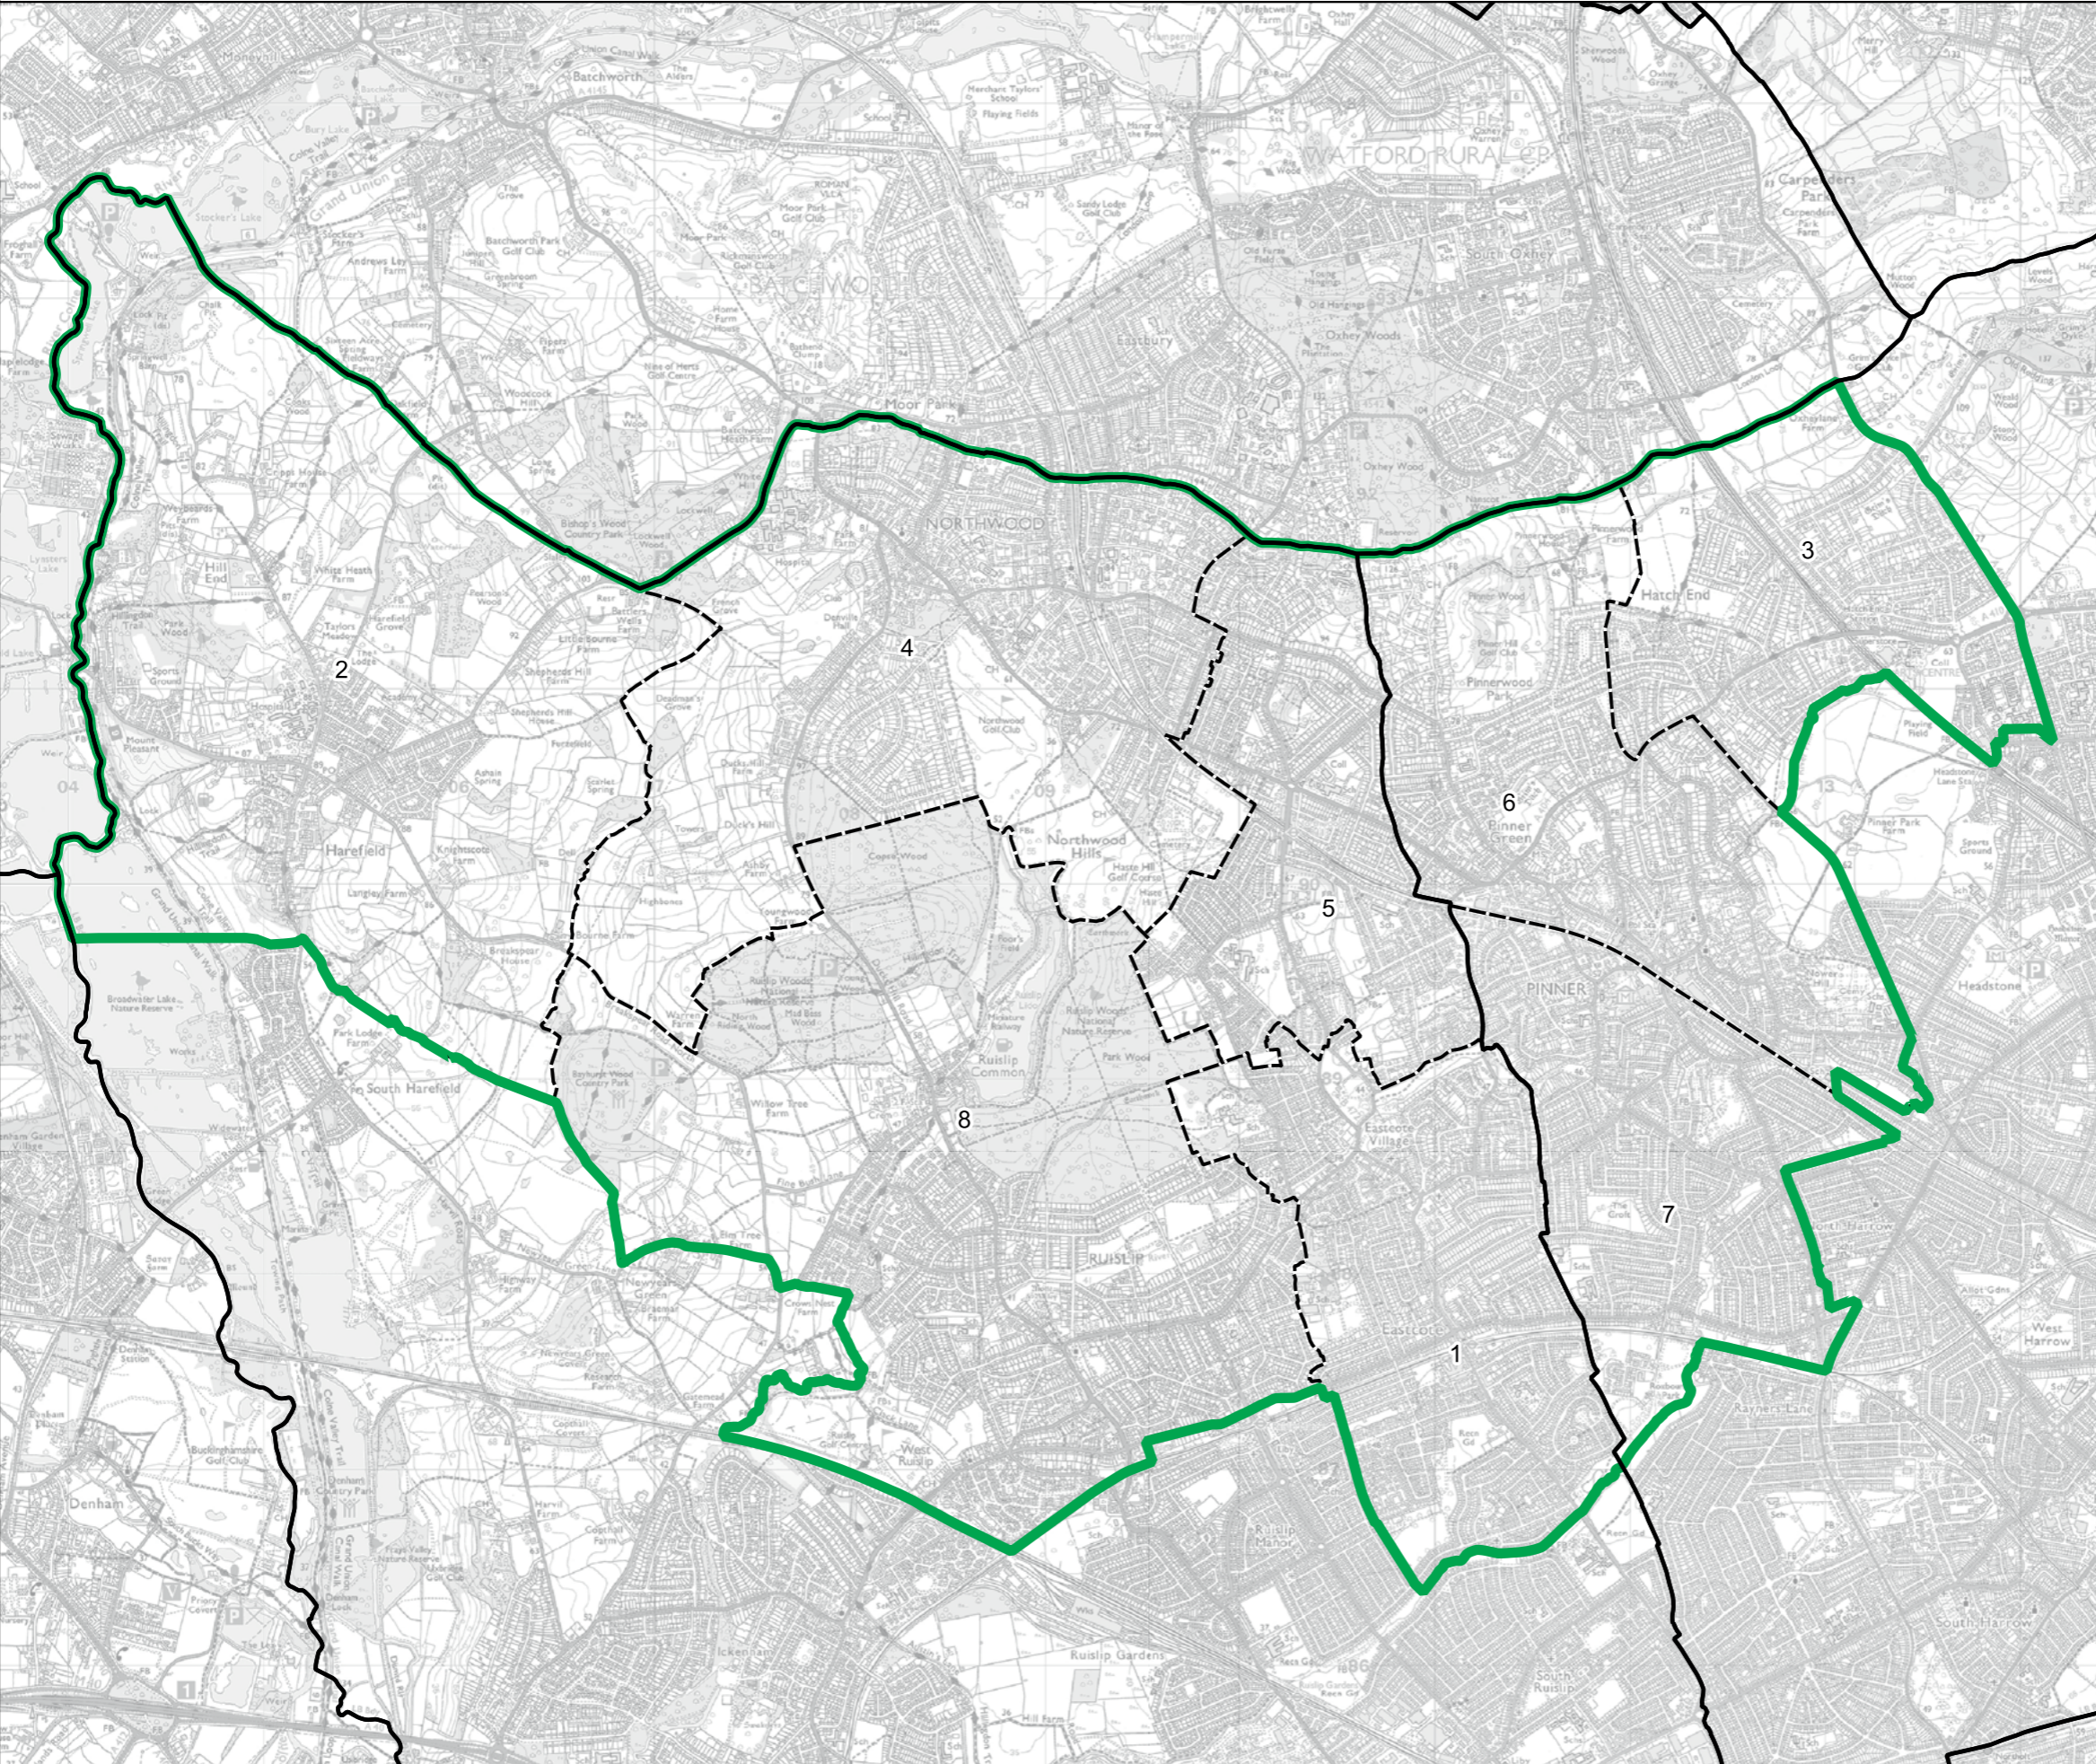

Romford Borough Constituency

Boundary Commission for England - Final Recommendations for the London Region

Ruislip, Northwood and Pinner Borough Constituency - Electorate 72,168

- Wards:
- 1 Eastcote
 - 2 Harefield Village
 - 3 Hatch End
 - 4 Northwood
 - 5 Northwood Hills
 - 6 Pinner
 - 7 Pinner South
 - 8 Ruislip