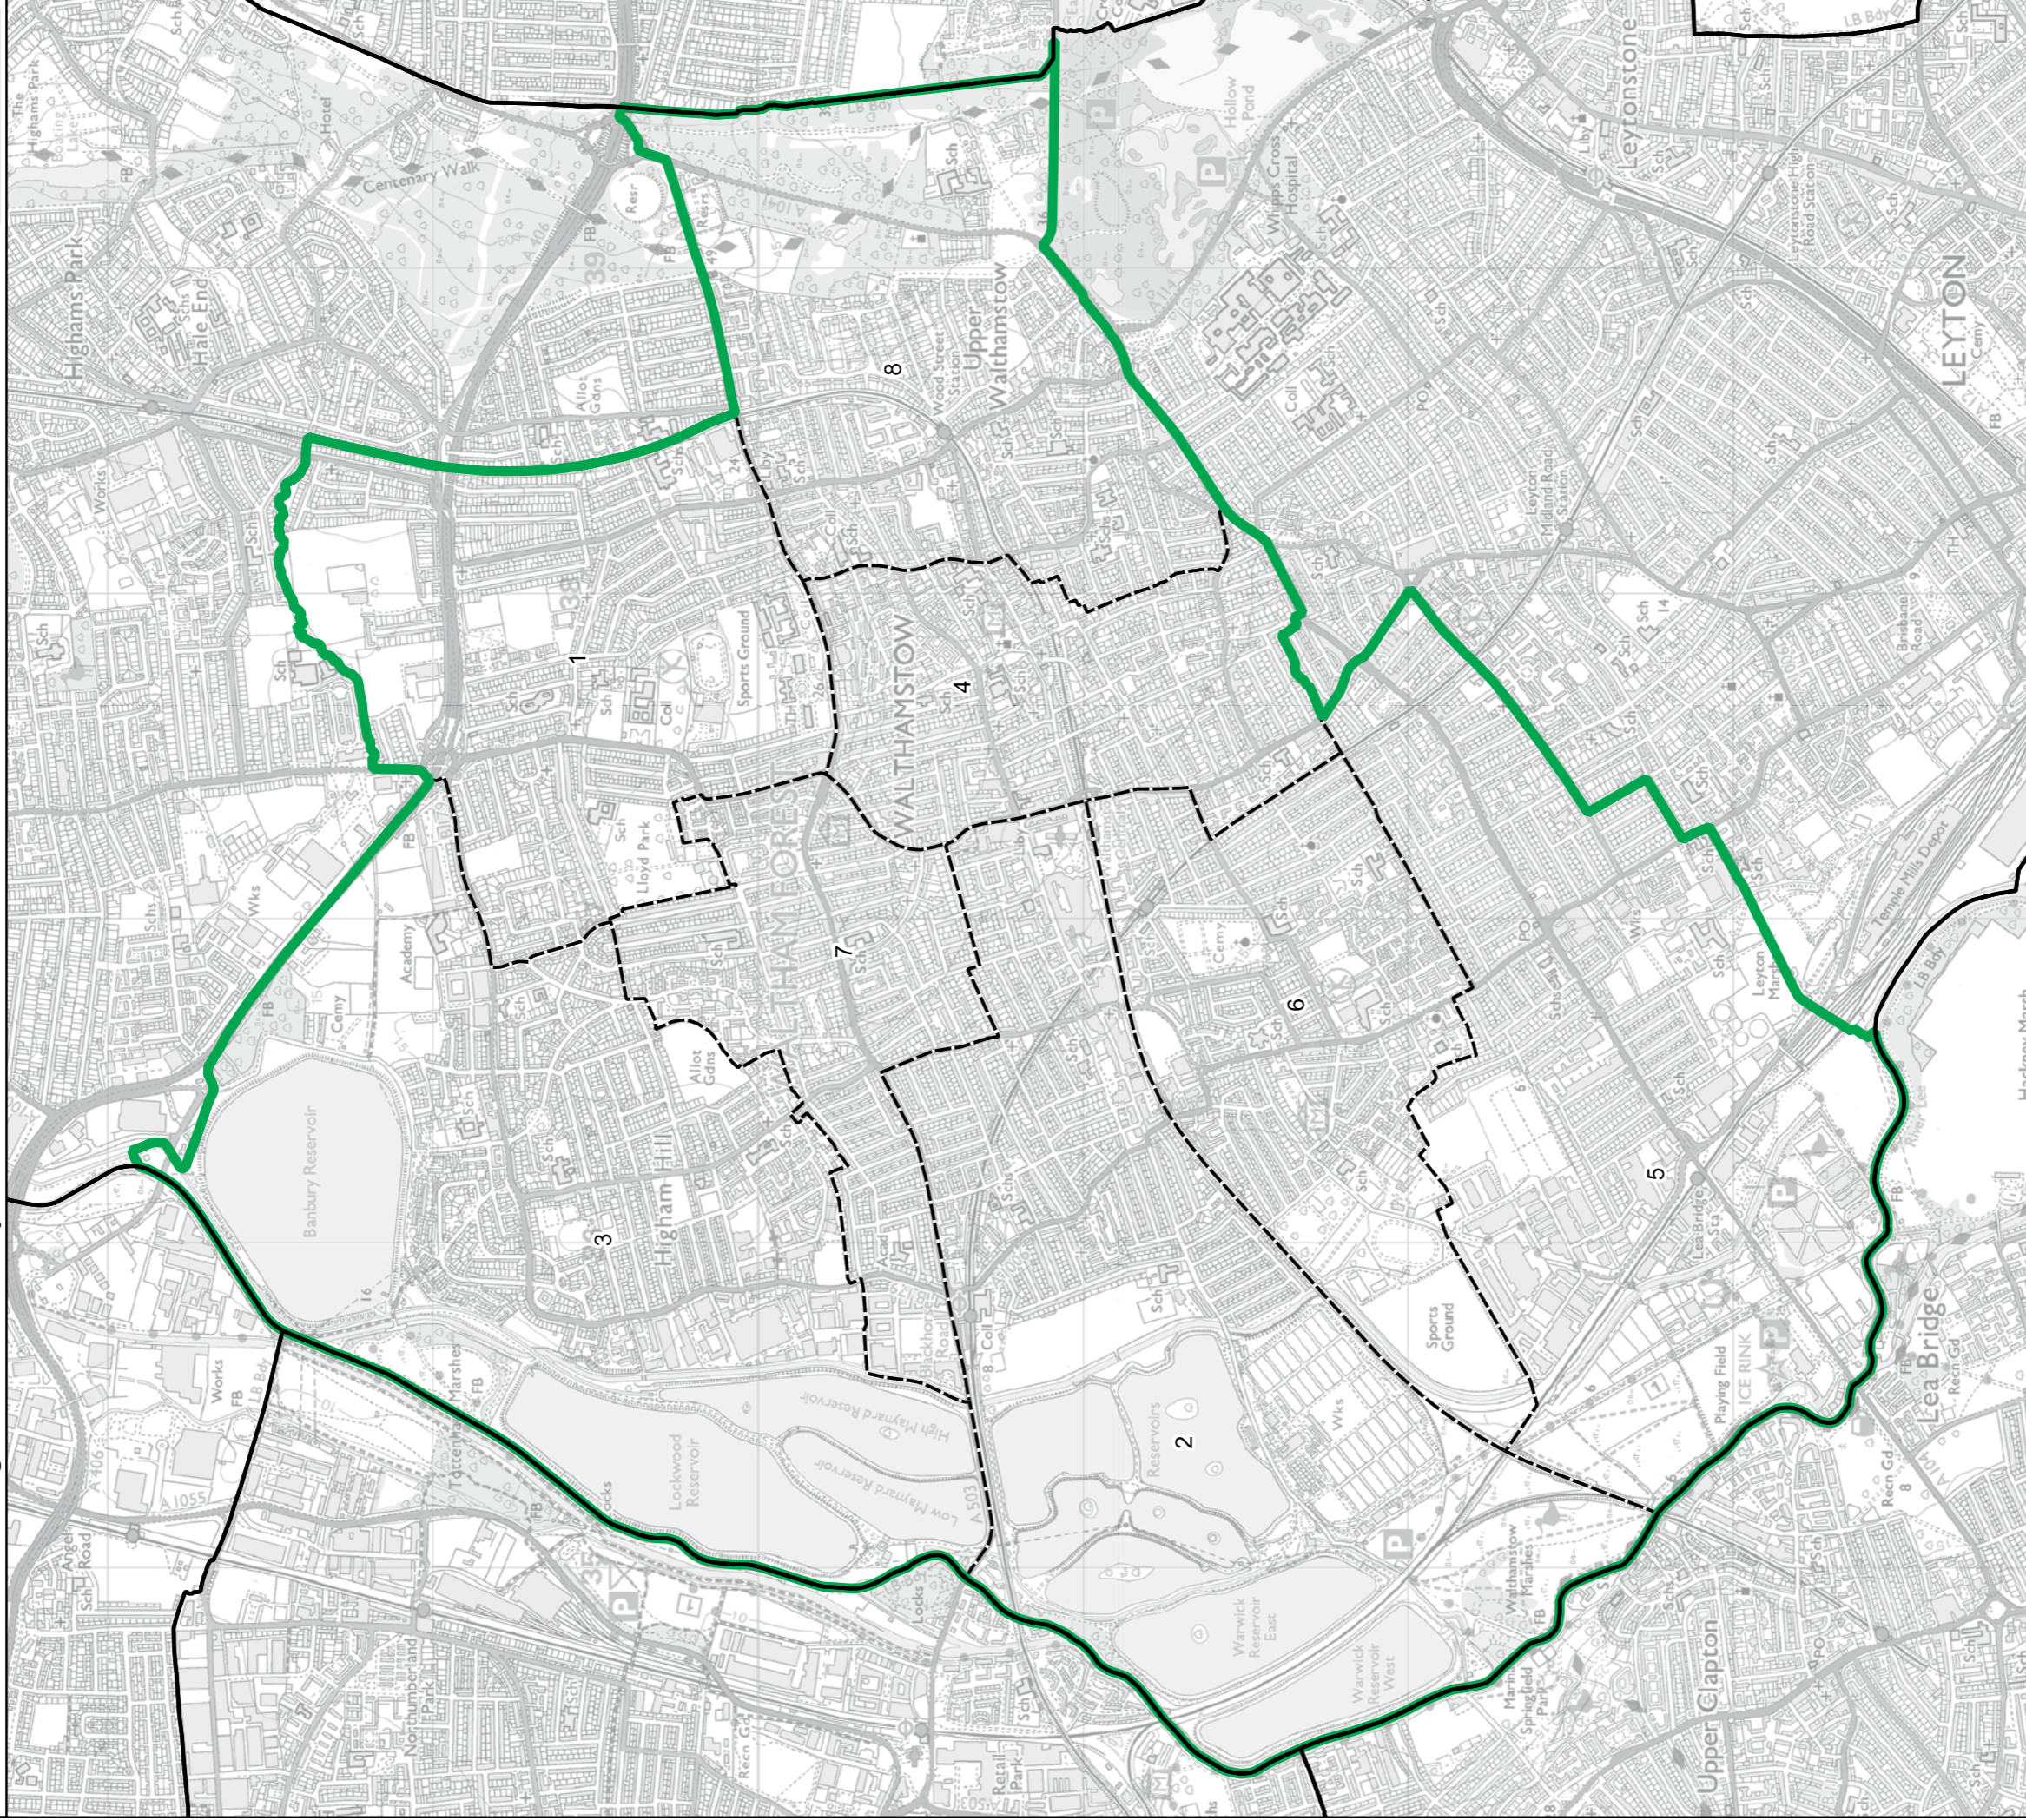

Boundary Commission for England - Final Recommendations for the London Region
Walthamstow Borough Constituency - Electorate 70,867

1. **Wards:**
2. 1 Chapel End
   - 2 High Street
   - 3 Higham Hill
   - 4 Hoe Street
   - 5 Lea Bridge
   - 6 Markhouse
   - 7 William Morris
   - 8 Wood Street

Constituency (thick green line)

Local Authorities (dashed line)

Wards (dotted line)

Scale: 0, 0.3, 0.6 km

North Arrow: N

© Crown copyright and database rights 2023 OS 100018289. You are permitted to use this data solely to enable you to respond to, or interact with, the organisation that provided you with the data. You are not permitted to copy, sub-licence, distribute or sell any of this data to third parties in any form. Third party rights to enforce the terms of this licence shall be reserved to OS.

Walthamstow Borough Constituency