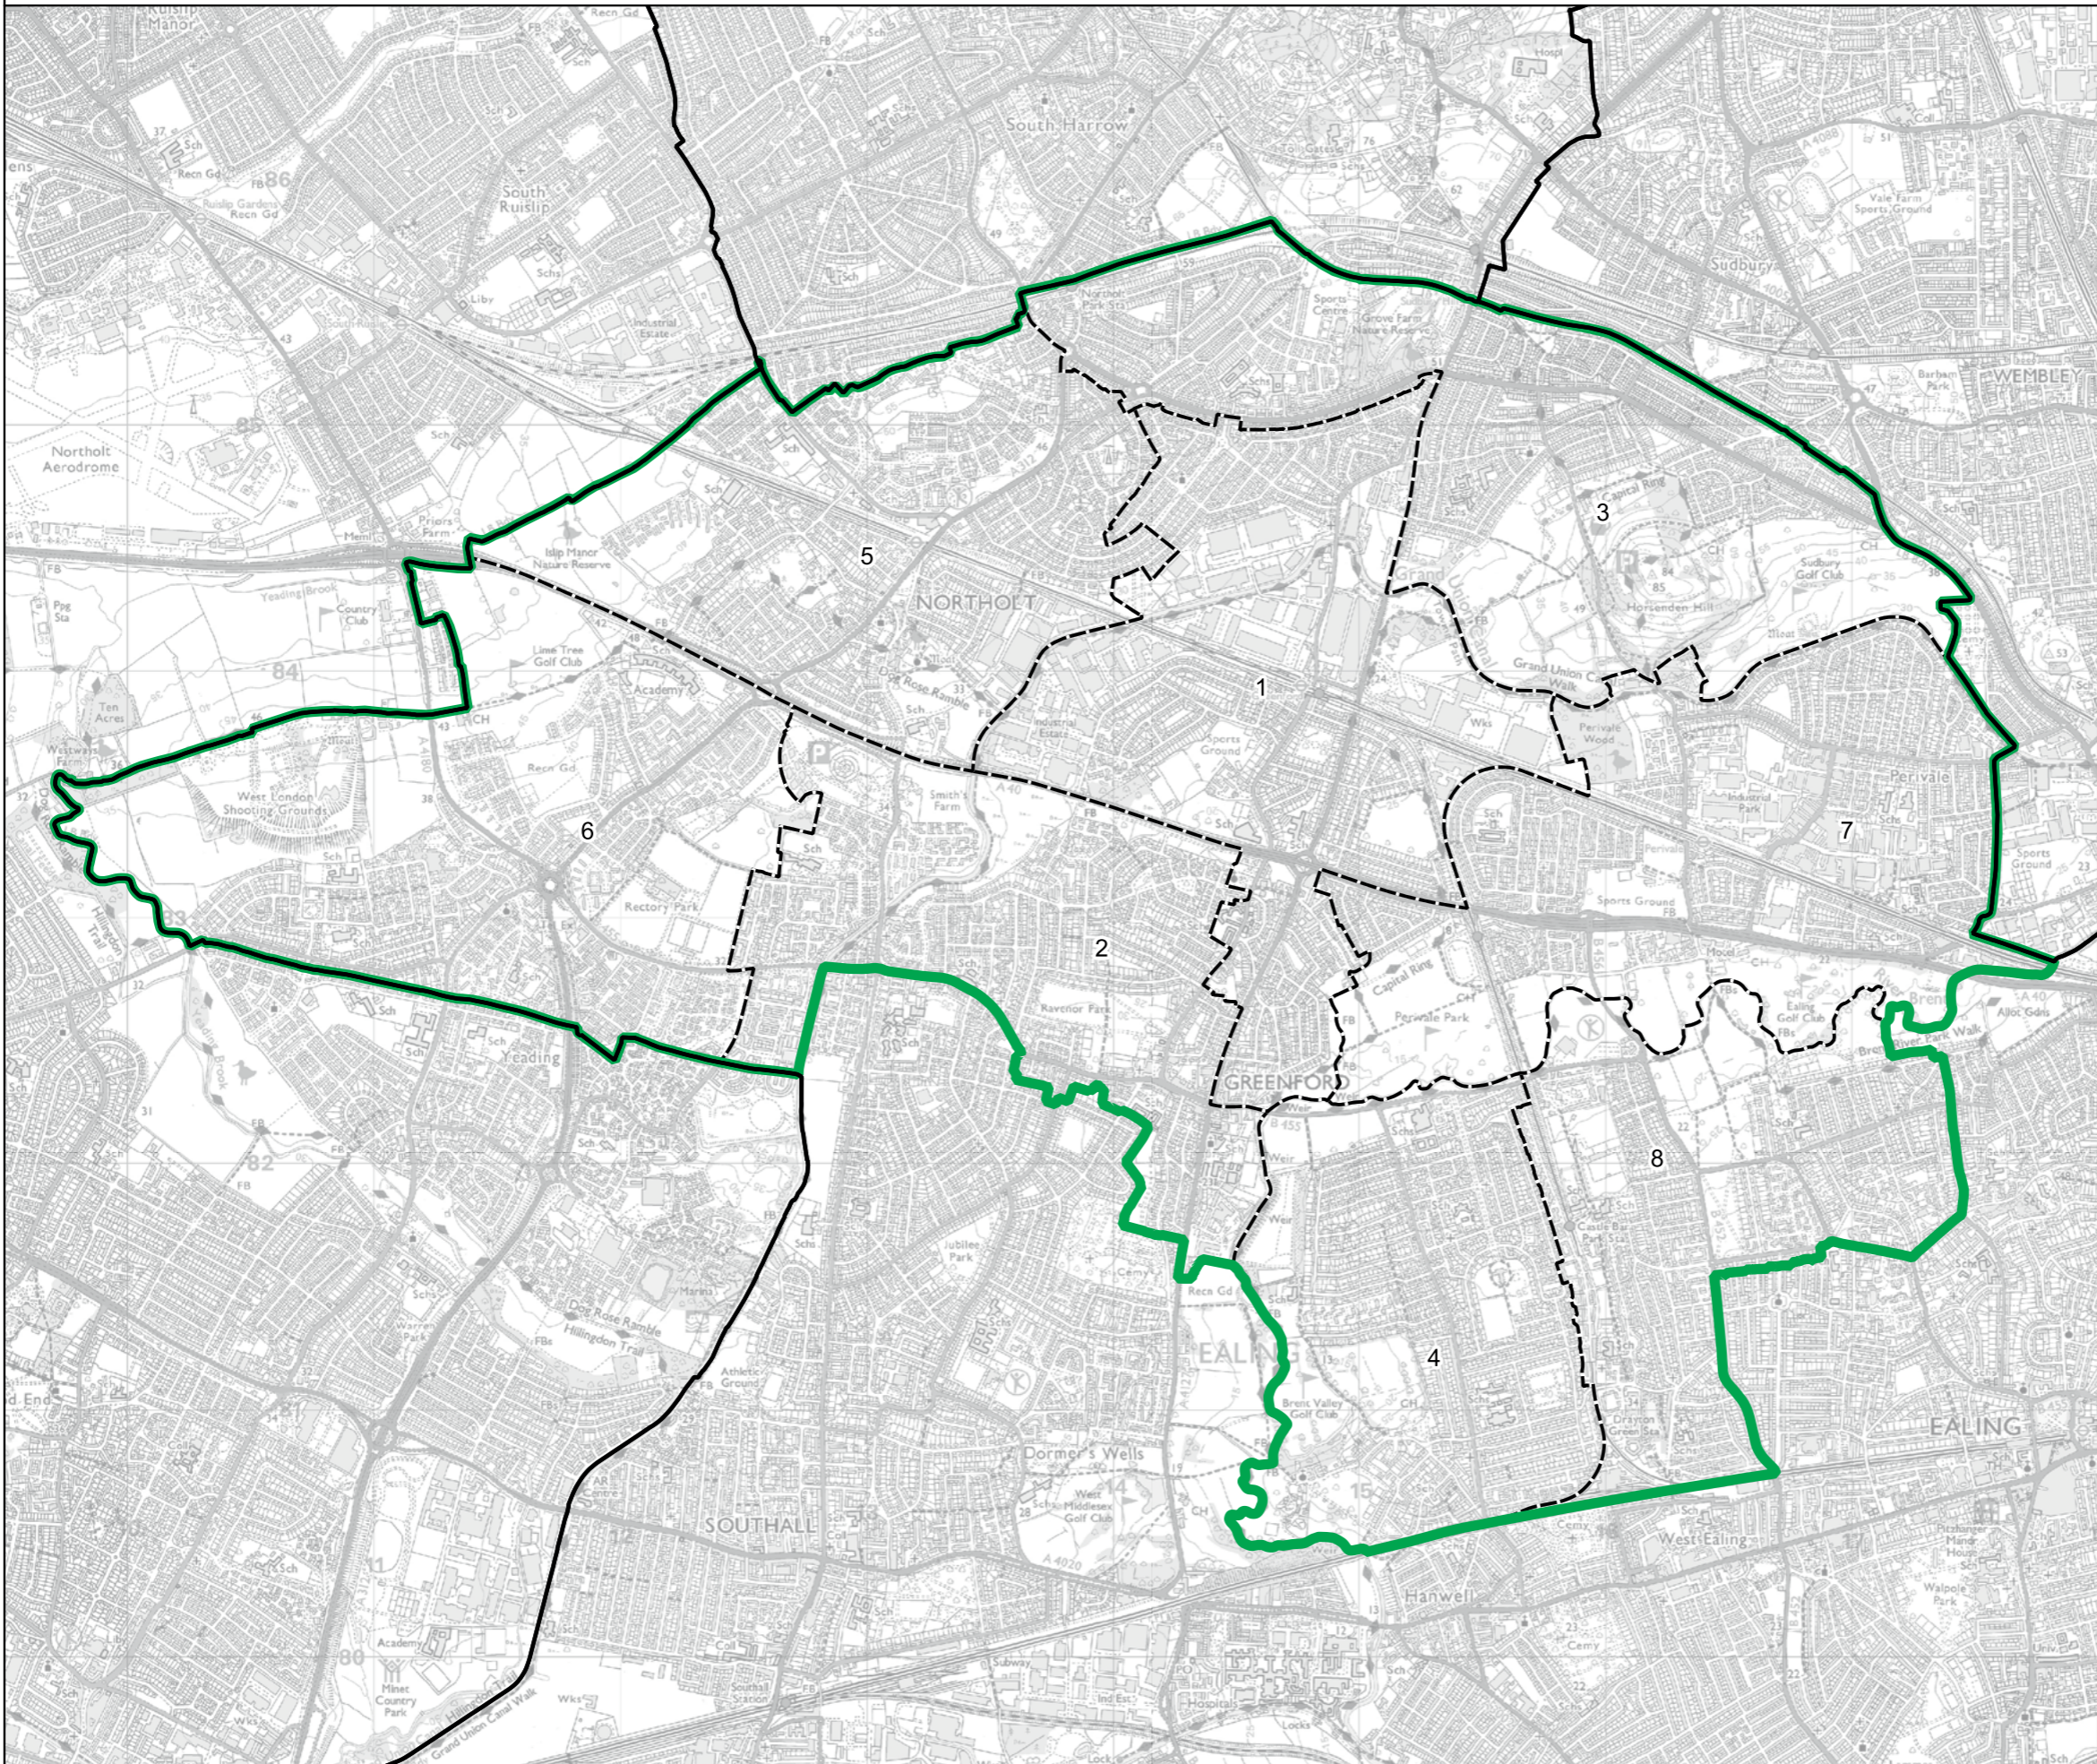

Ealing Central and Acton Borough Constituency

Boundary Commission for England - Final Recommendations for the London Region

Ealing North Borough Constituency - Electorate 72,985

Wards:

- 1 Central Greenford
- 2 Greenford Broadway
- 3 North Greenford
- 4 North Hanwell
- 5 Northolt Mandeville
- 6 Northolt West End
- 7 Perivale
- 8 Pitshanger