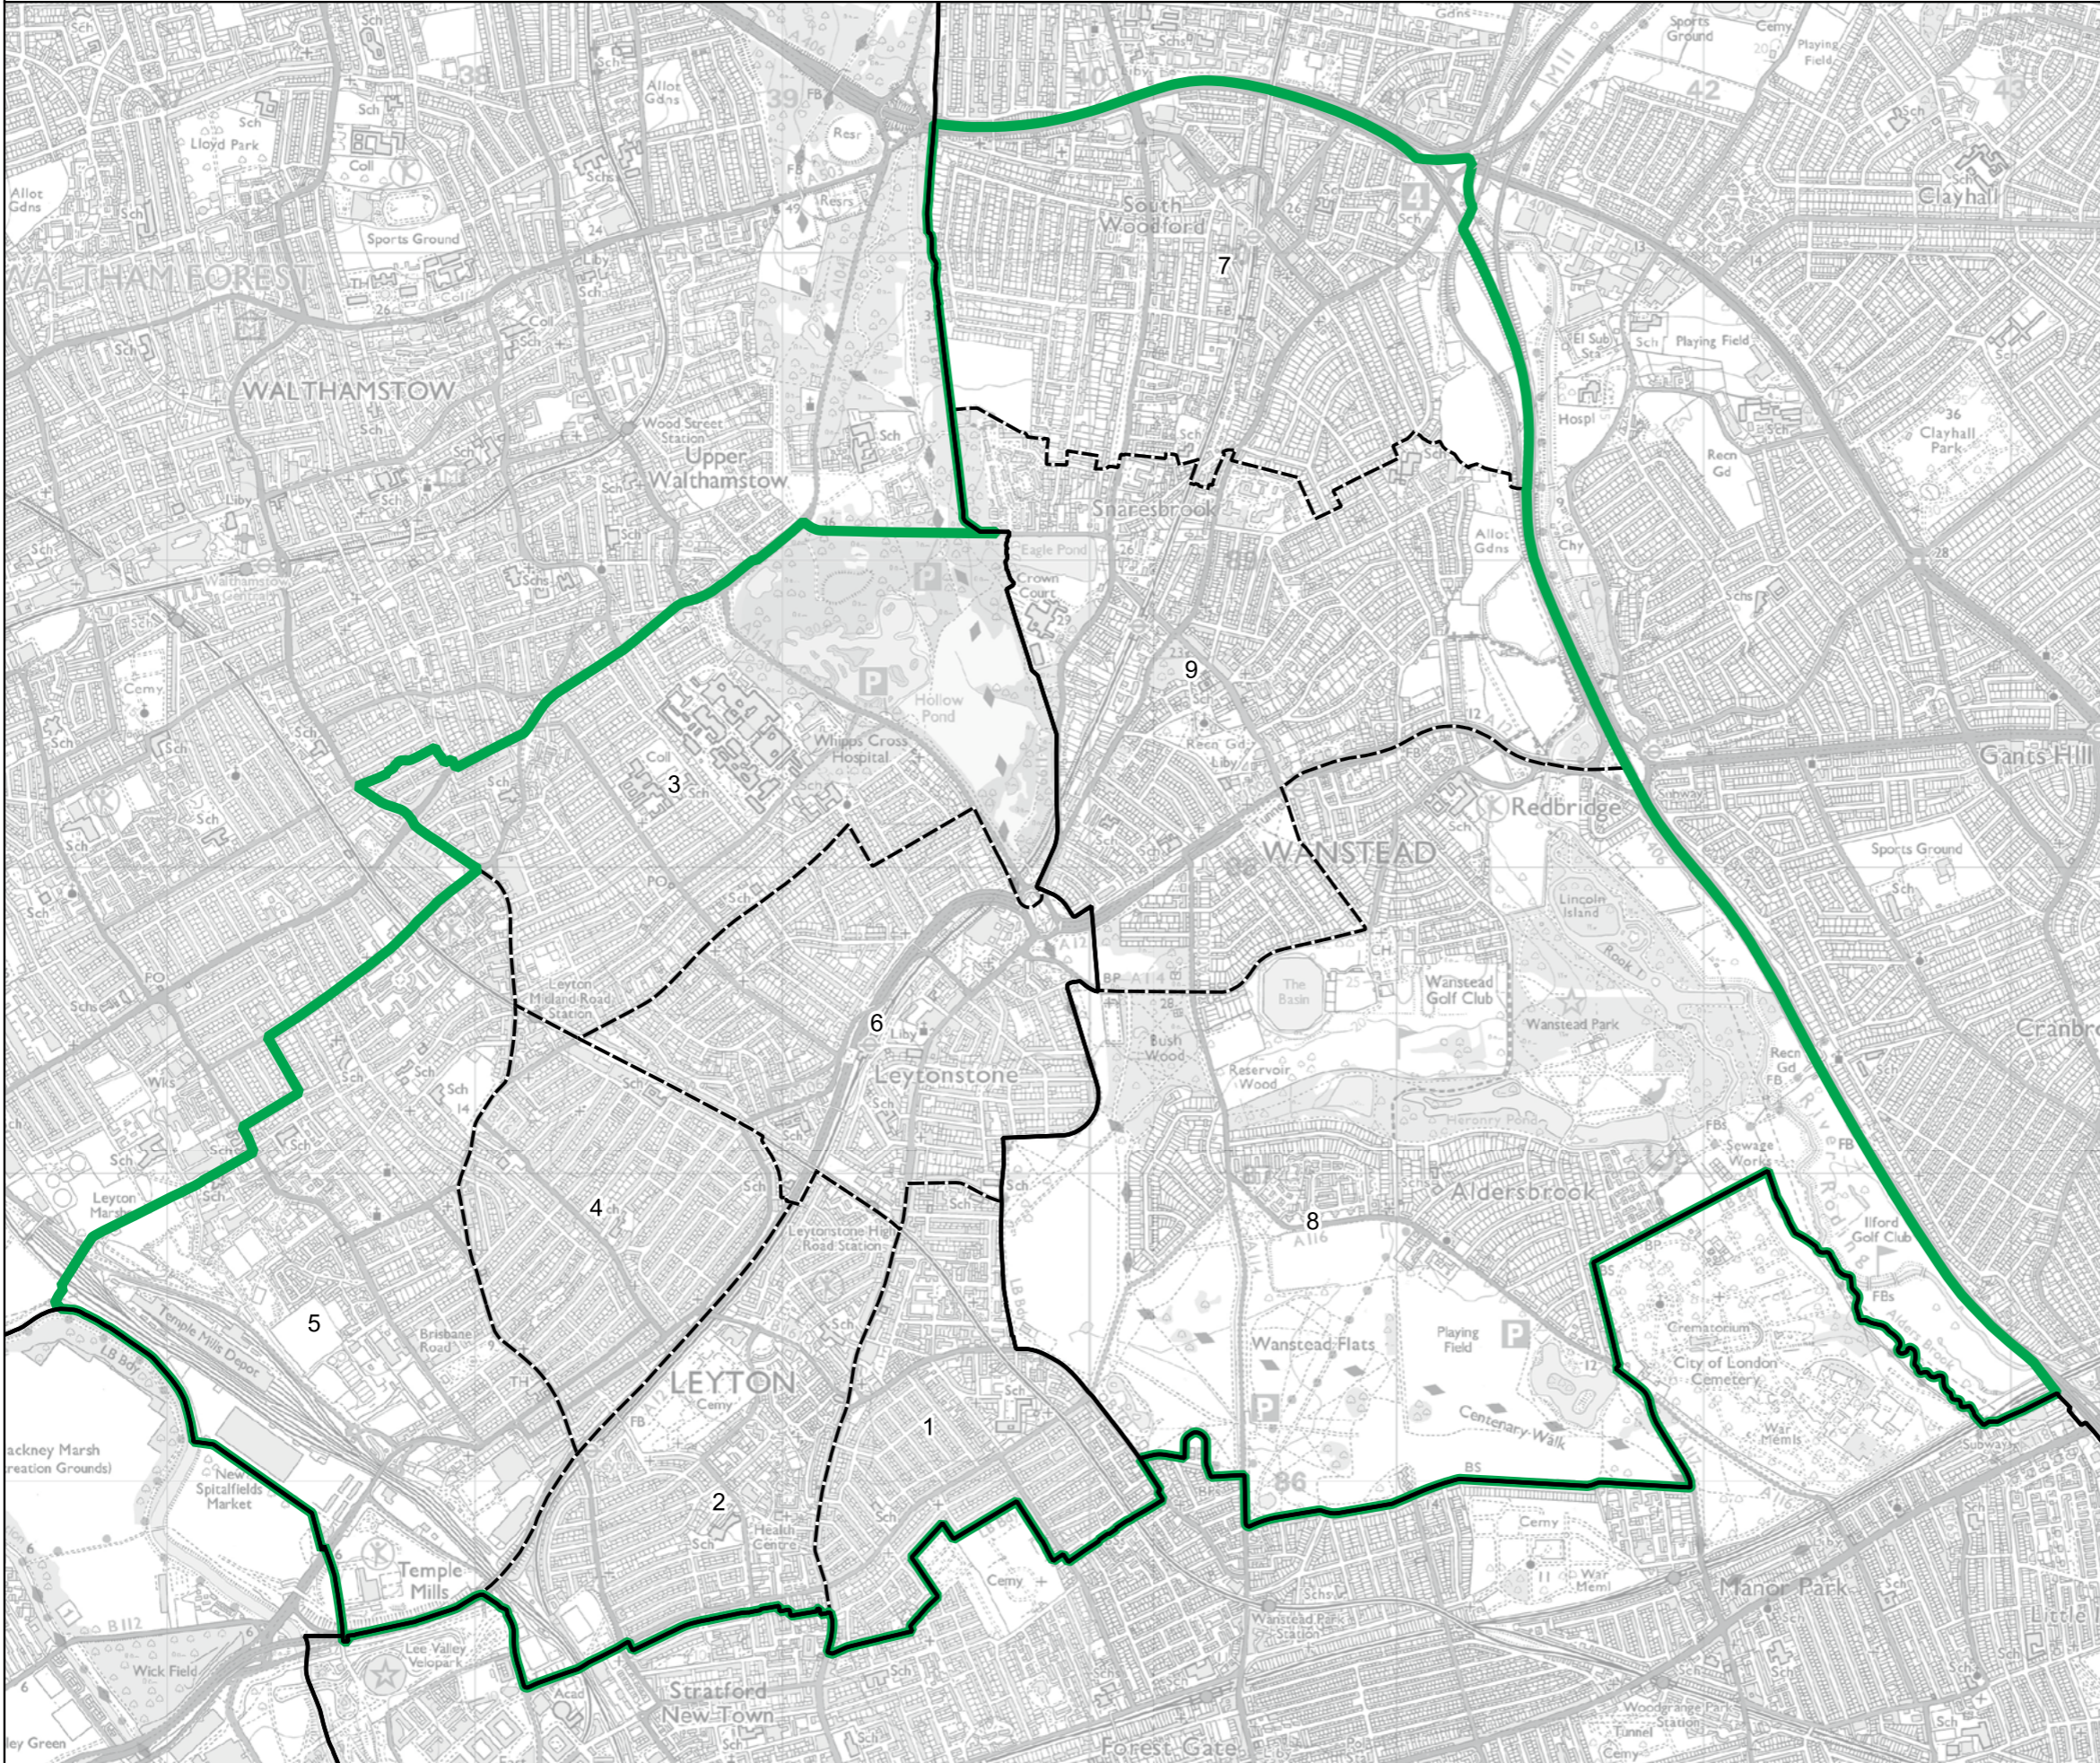

Lewisham West and East Dulwich Borough Constituency

Boundary Commission for England - Final Recommendations for the London Region

Leyton and Wanstead Borough Constituency - Electorate 71,330

Wards:

- 1 Cann Hall
- 2 Cathall
- 3 Forest
- 4 Grove Green
- 5 Leyton
- 6 Leytonstone
- 7 South Woodford
- 8 Wanstead Park
- 9 Wanstead Village