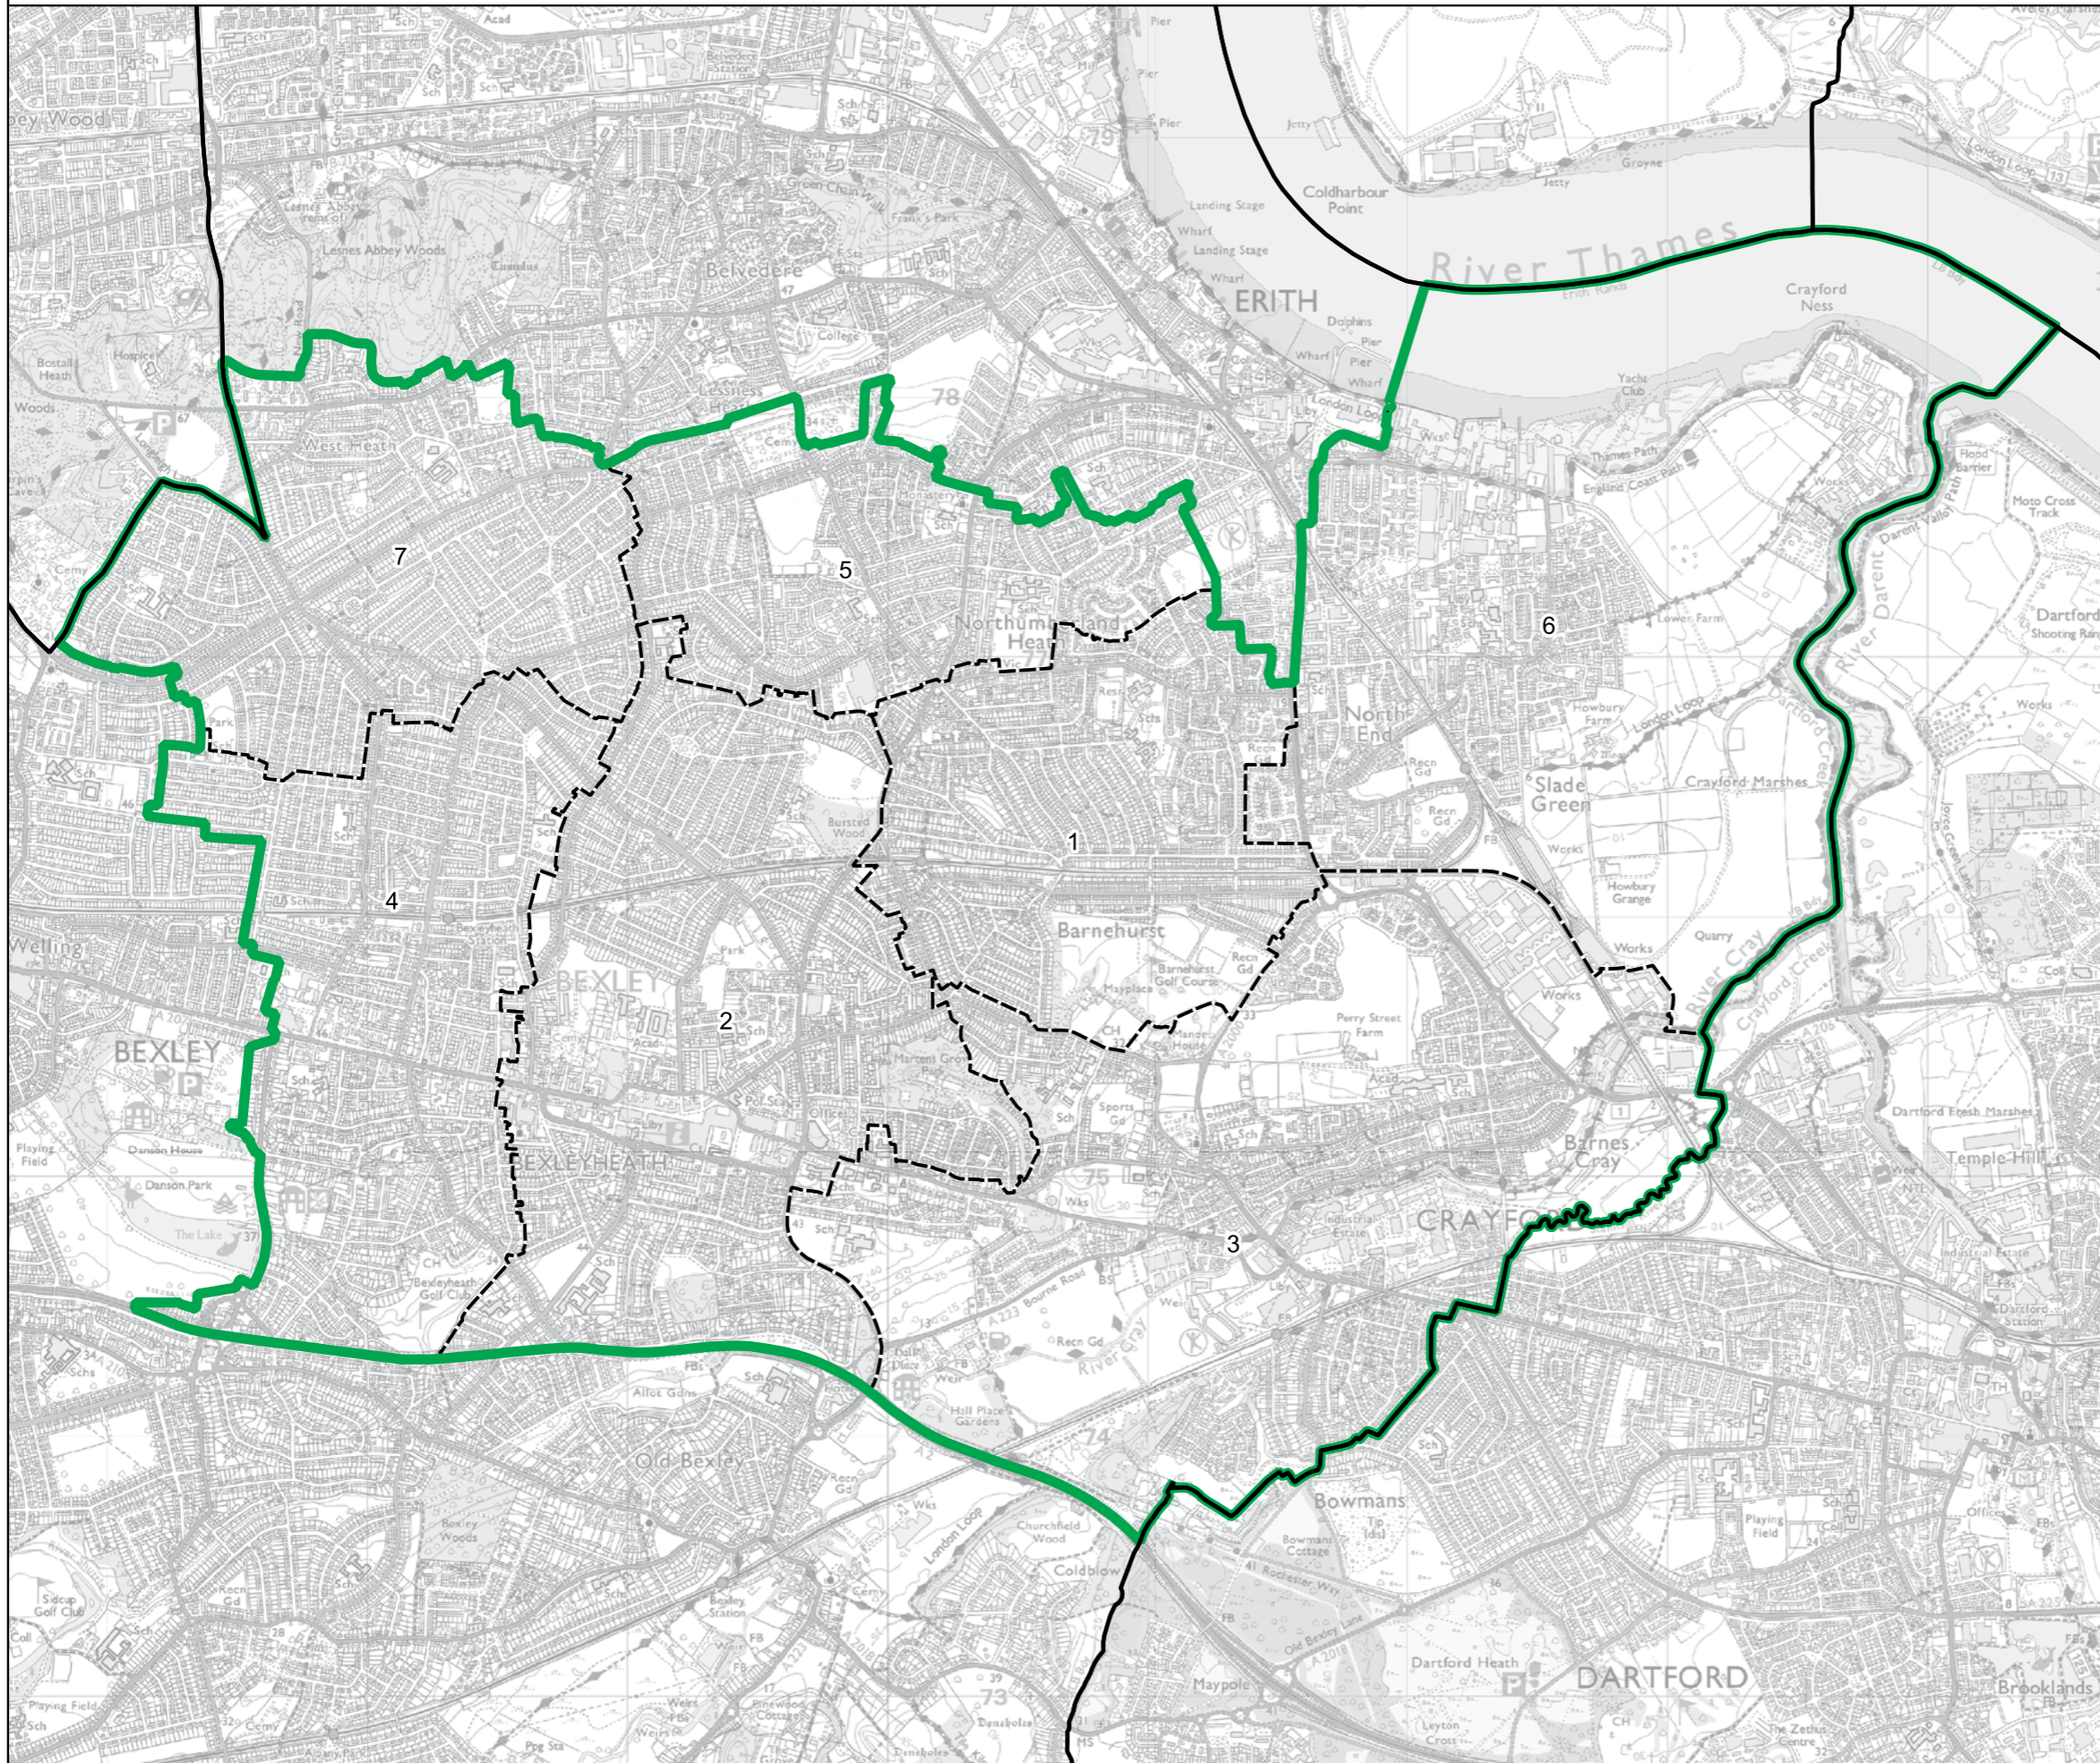

Wards:

- 1 Barnehurst
- 2 Bexleyheath
- 3 Crayford
- 4 Crook Log
- 5 Northumberland Heath
- 6 Slade Green & Northend
- 7 West Heath

- Constituency
- Local Authorities
- Wards

0 0.3 0.6 km

© Crown copyright and database rights 2023 OS 100018289. You are permitted to use this data solely to enable you to respond to, or interact with, the organisation that provided you with the data. You are not permitted to copy, sub-licence, distribute or sell any of this data to third parties in any form. Third party rights to enforce the terms of this licence shall be reserved to OS.

Bexleyheath and Crayford Borough Constituency