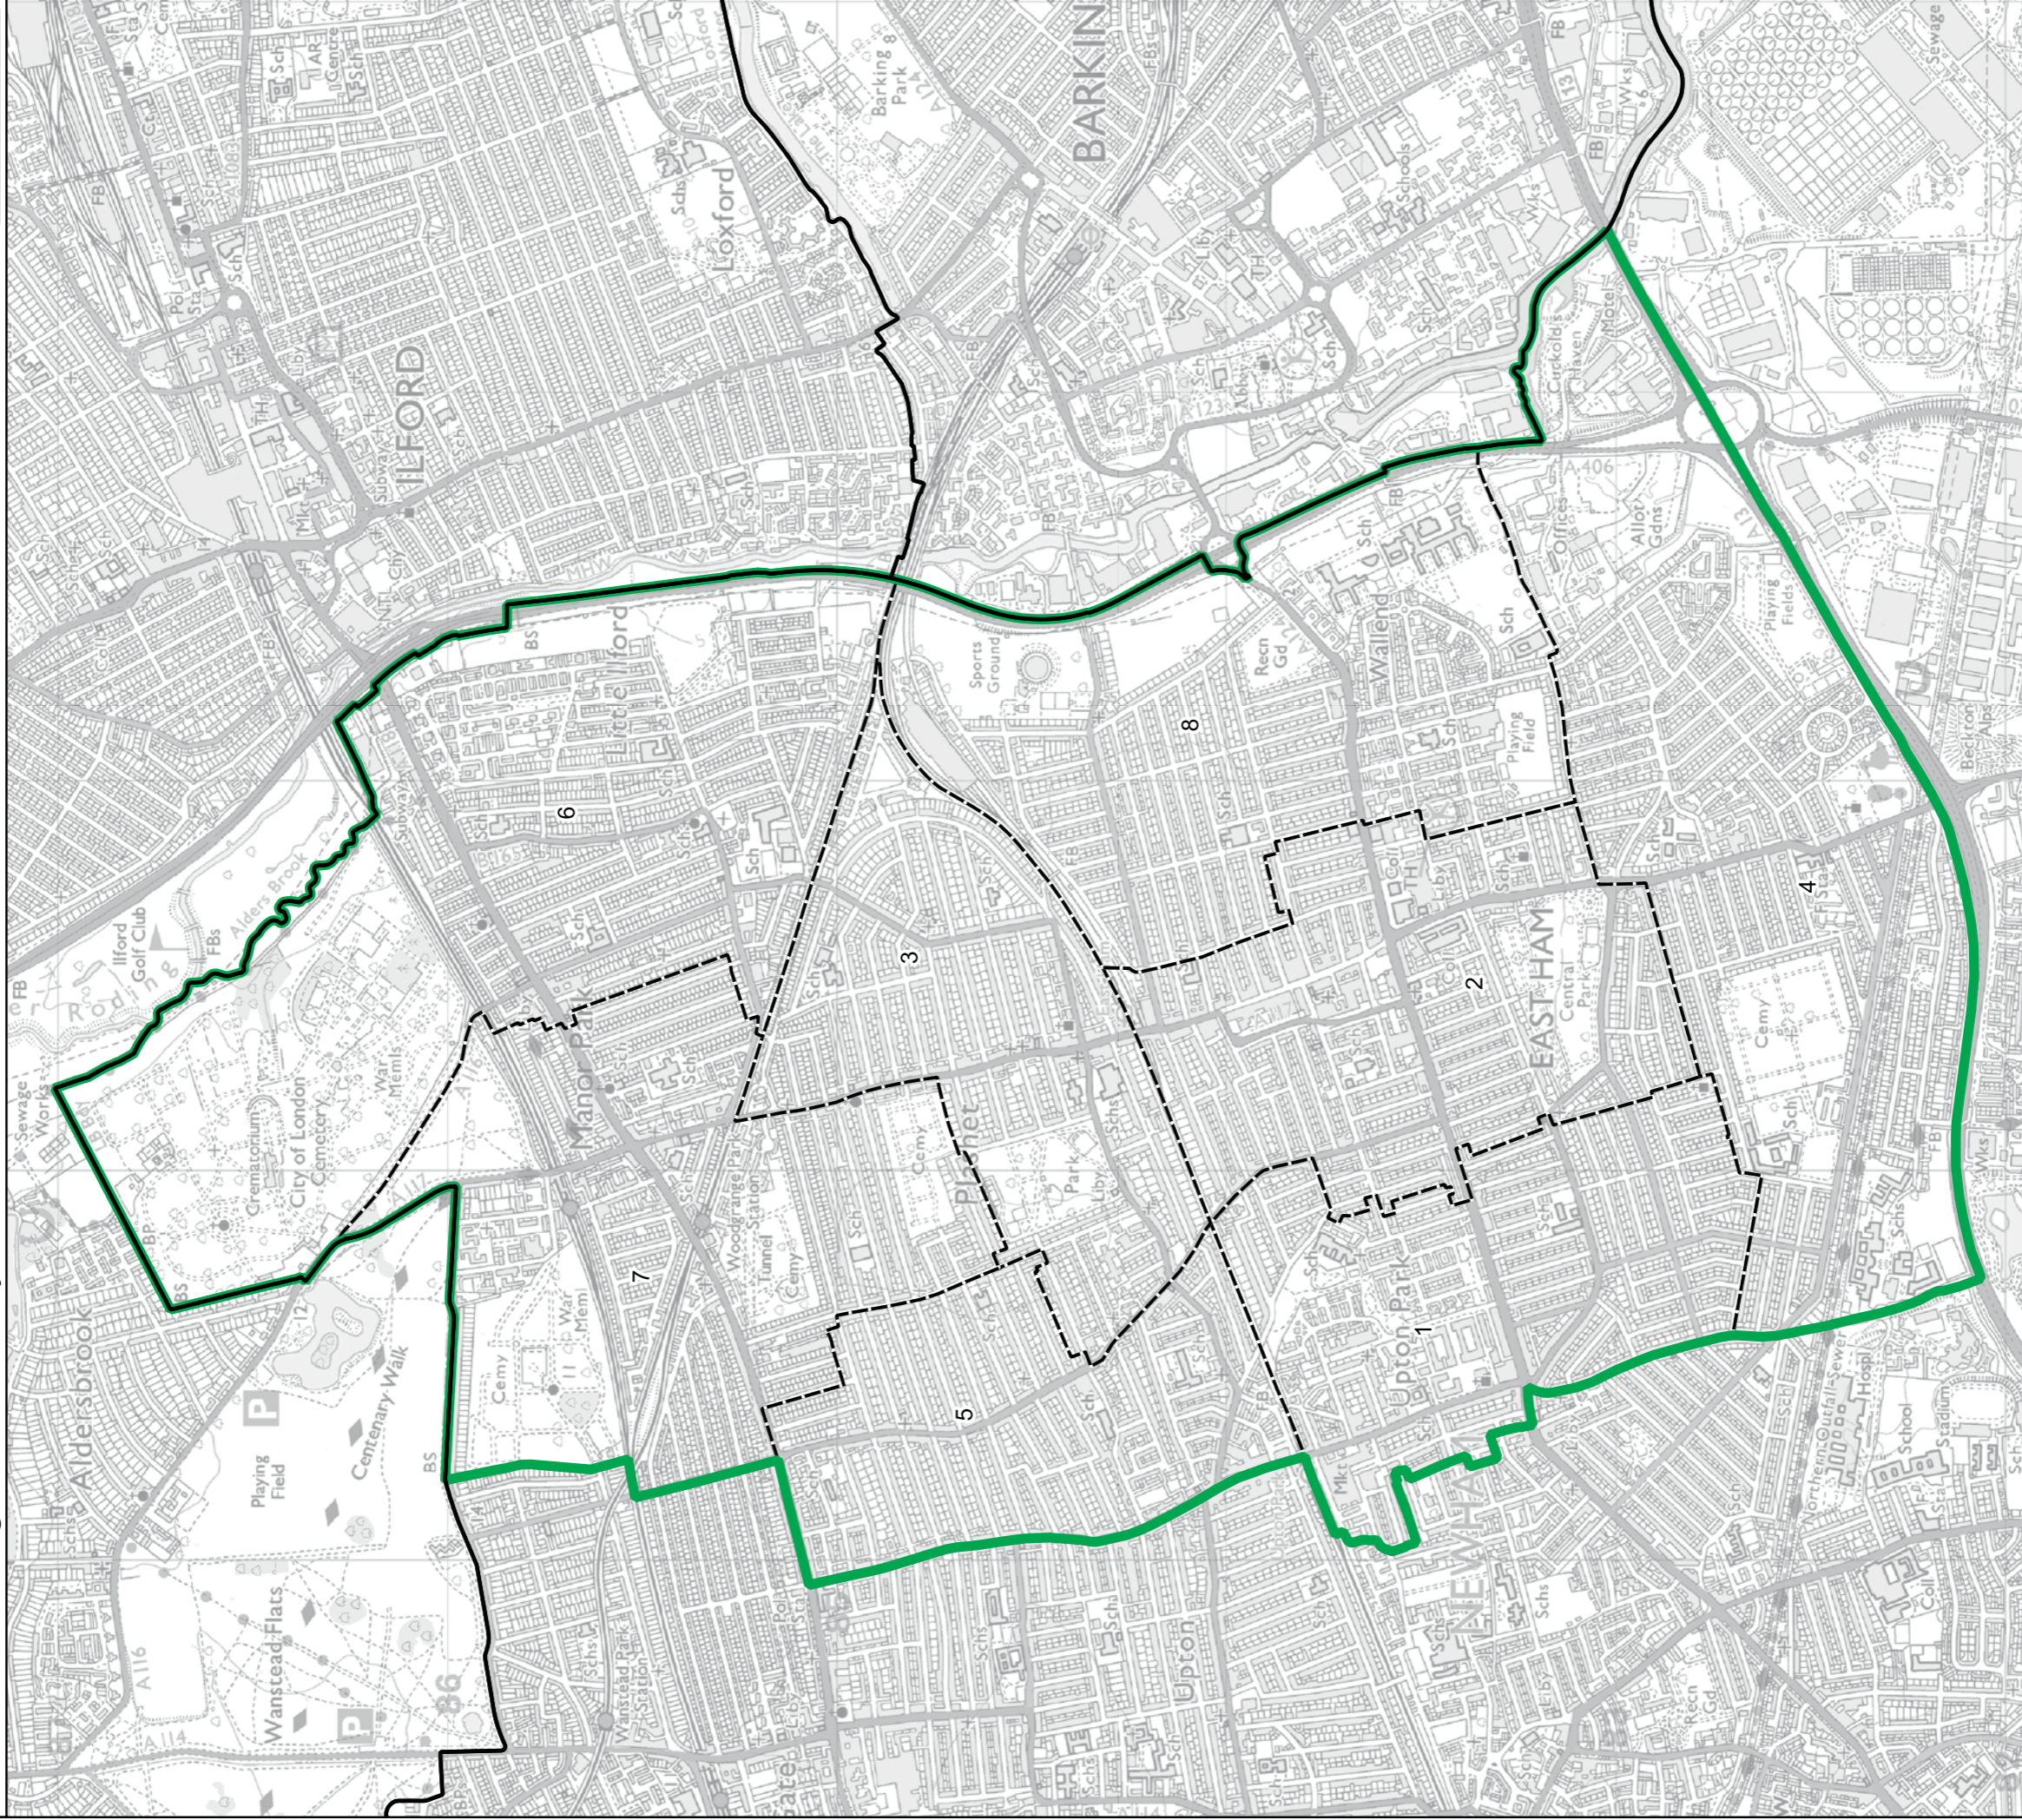

Boundary Commission for England - Final Recommendations for the London Region
East Ham Borough Constituency - Electorate 70,902

Wards:

- 1 Boleyn
- 2 East Ham Central
- 3 East Ham North
- 4 East Ham South
- 5 Green Street East
- 6 Little Ilford
- 7 Manor Park
- 8 Wall End

- Constituency
- Local Authorities
- Wards

© Crown copyright and database rights 2023 OS 100018269. You are permitted to use this data solely to enable you to respond to, or interact with, the organisation that provided you with the data. You are not permitted to copy, sub-licence, distribute or sell any of this data to third parties in any form. Third party rights to enforce the terms of this licence shall be reserved to OS.

East Ham Borough Constituency