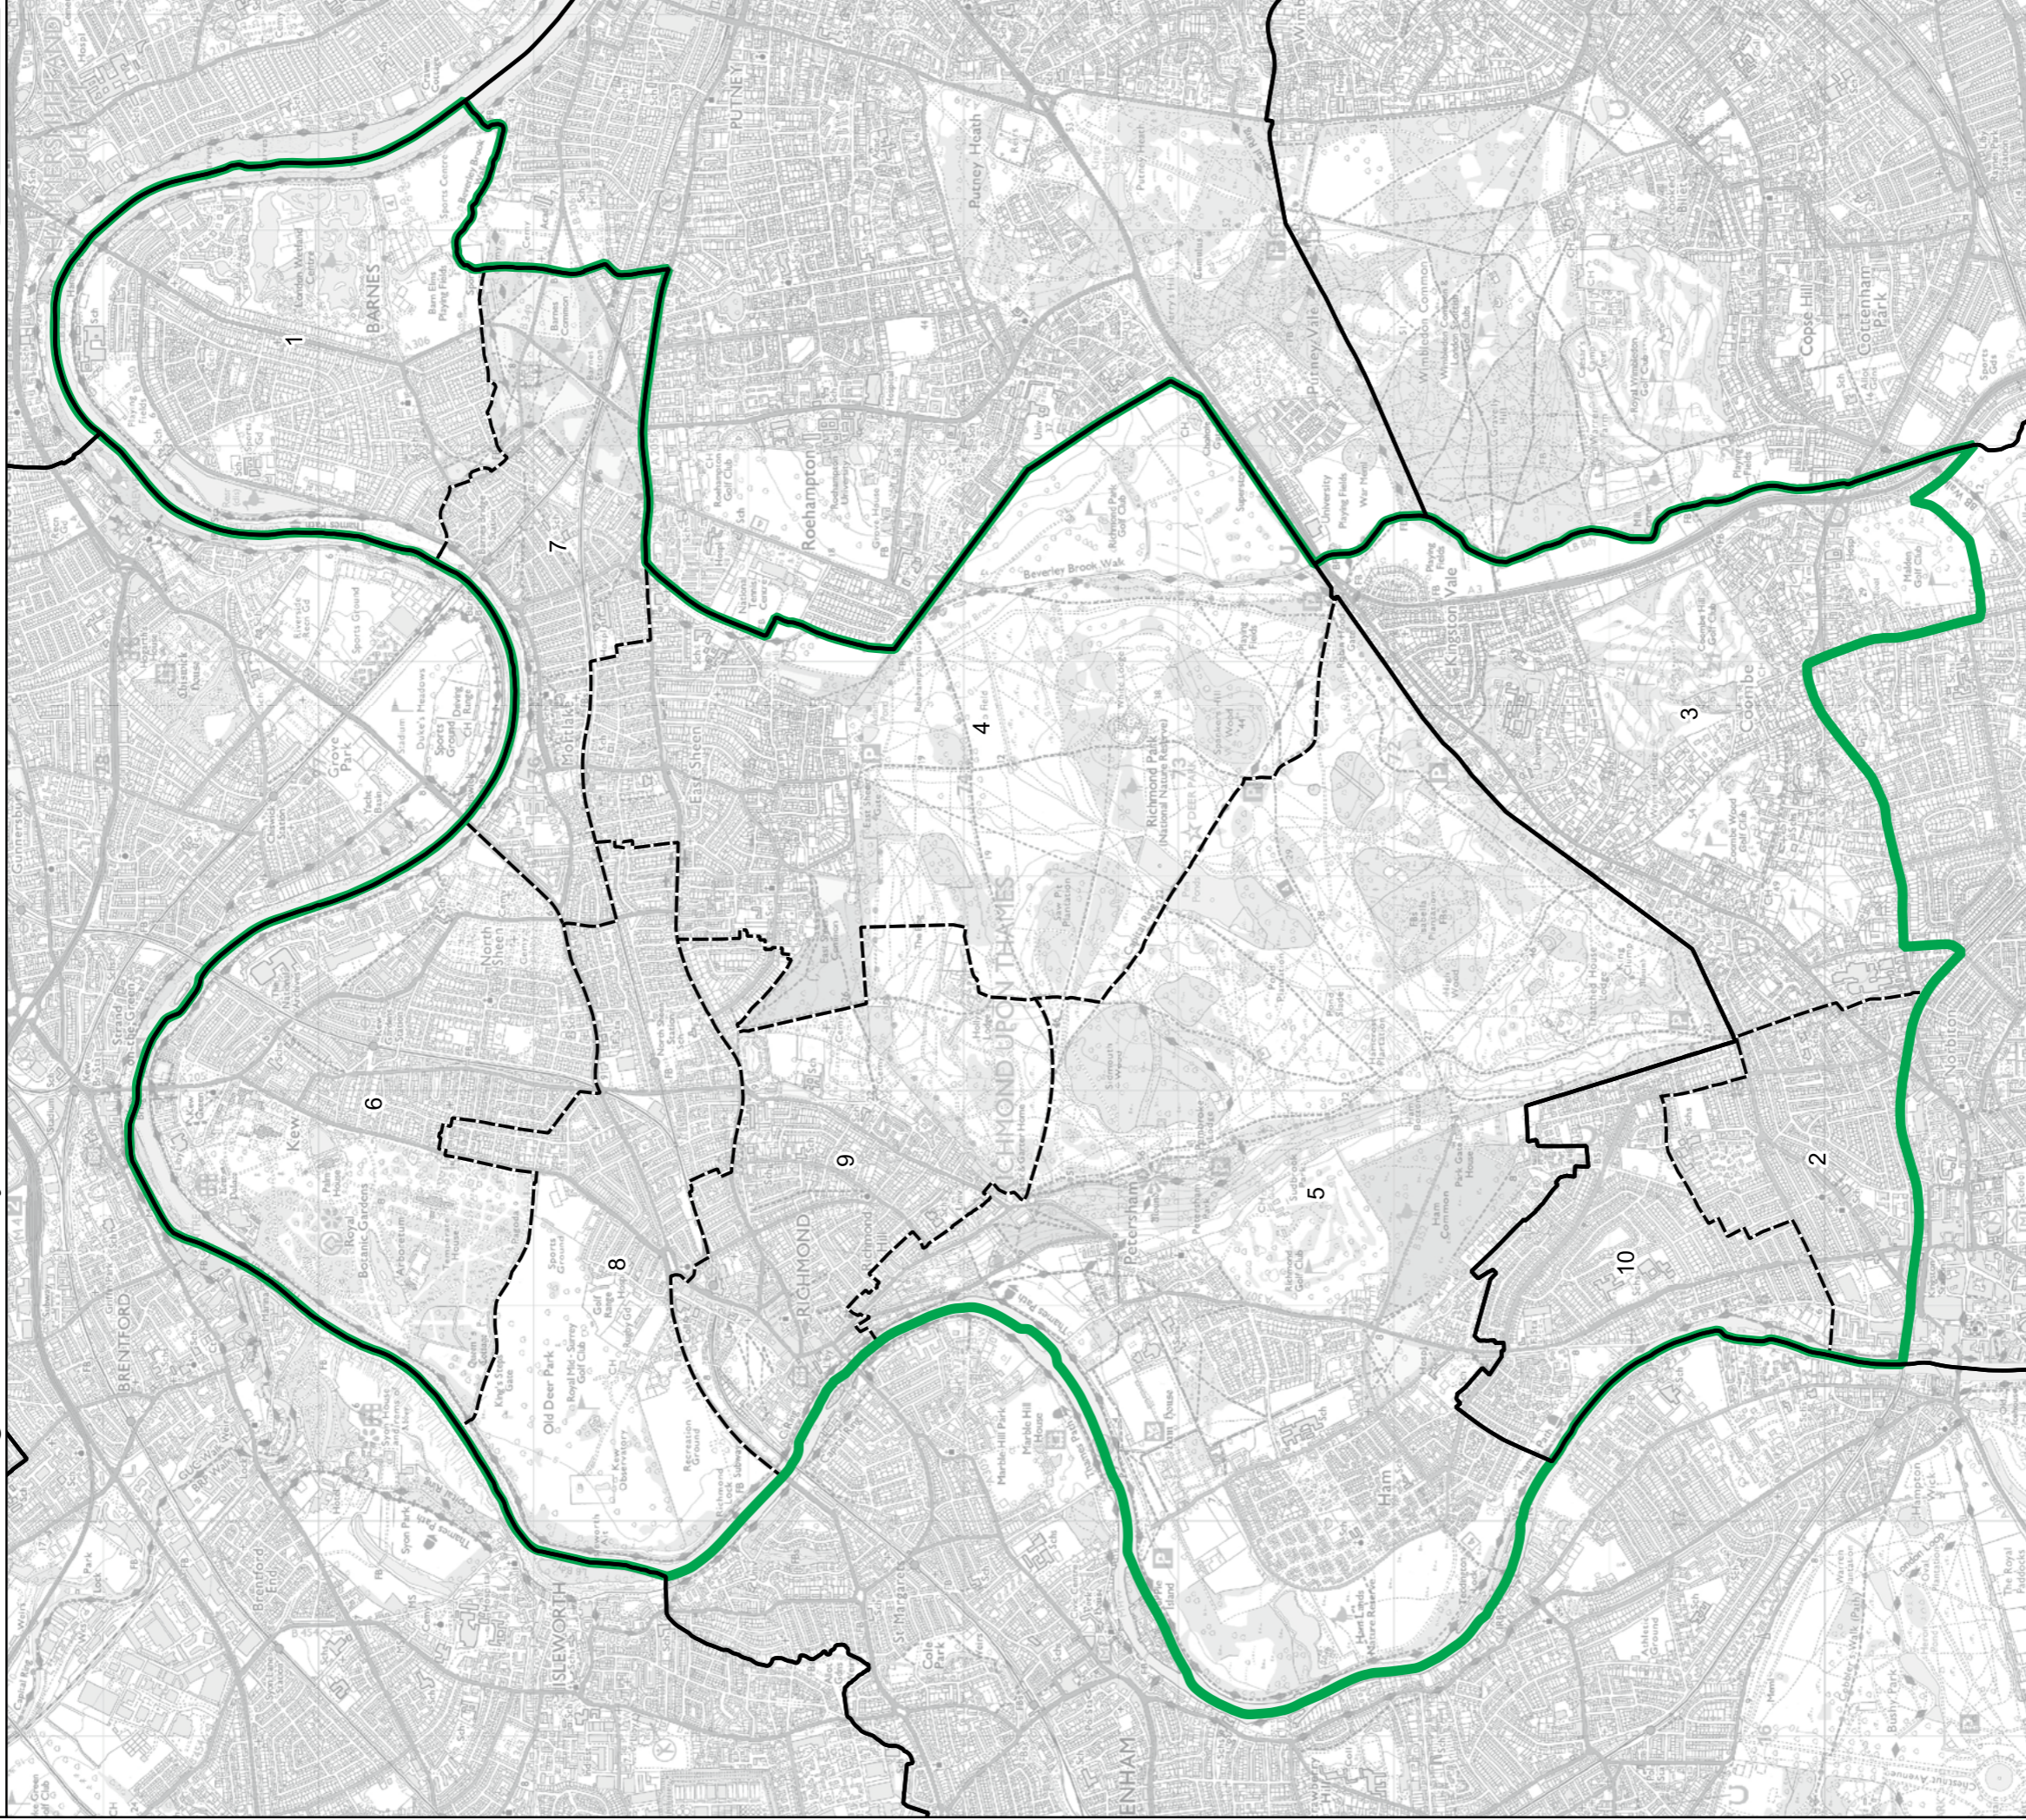

Boundary Commission for England - Final Recommendations for the London Region
Richmond Park Borough Constituency - Electorate 75,037

1. **Wards:**
2. 1 Barnes
   - 2 Canbury
   - 3 Coombe Hill
   - 4 East Sheen
   - 5 Ham, Petersham & Richmond Riverside
   - 6 Kew
   - 7 Mortlake & Barnes Common
   - 8 North Richmond
   - 9 South Richmond
   - 10 Tudor

- Constituency
- Local Authorities
- Wards

© Crown copyright and database rights 2023 OS 100018269. You are permitted to use this data solely to enable you to respond to, or interact with, the organisation that provided you with the data. You are not permitted to copy, sub-licence, distribute or sell any of this data to third parties in any form. Third party rights to enforce the terms of this licence shall be reserved to OS.

Richmond Park Borough Constituency