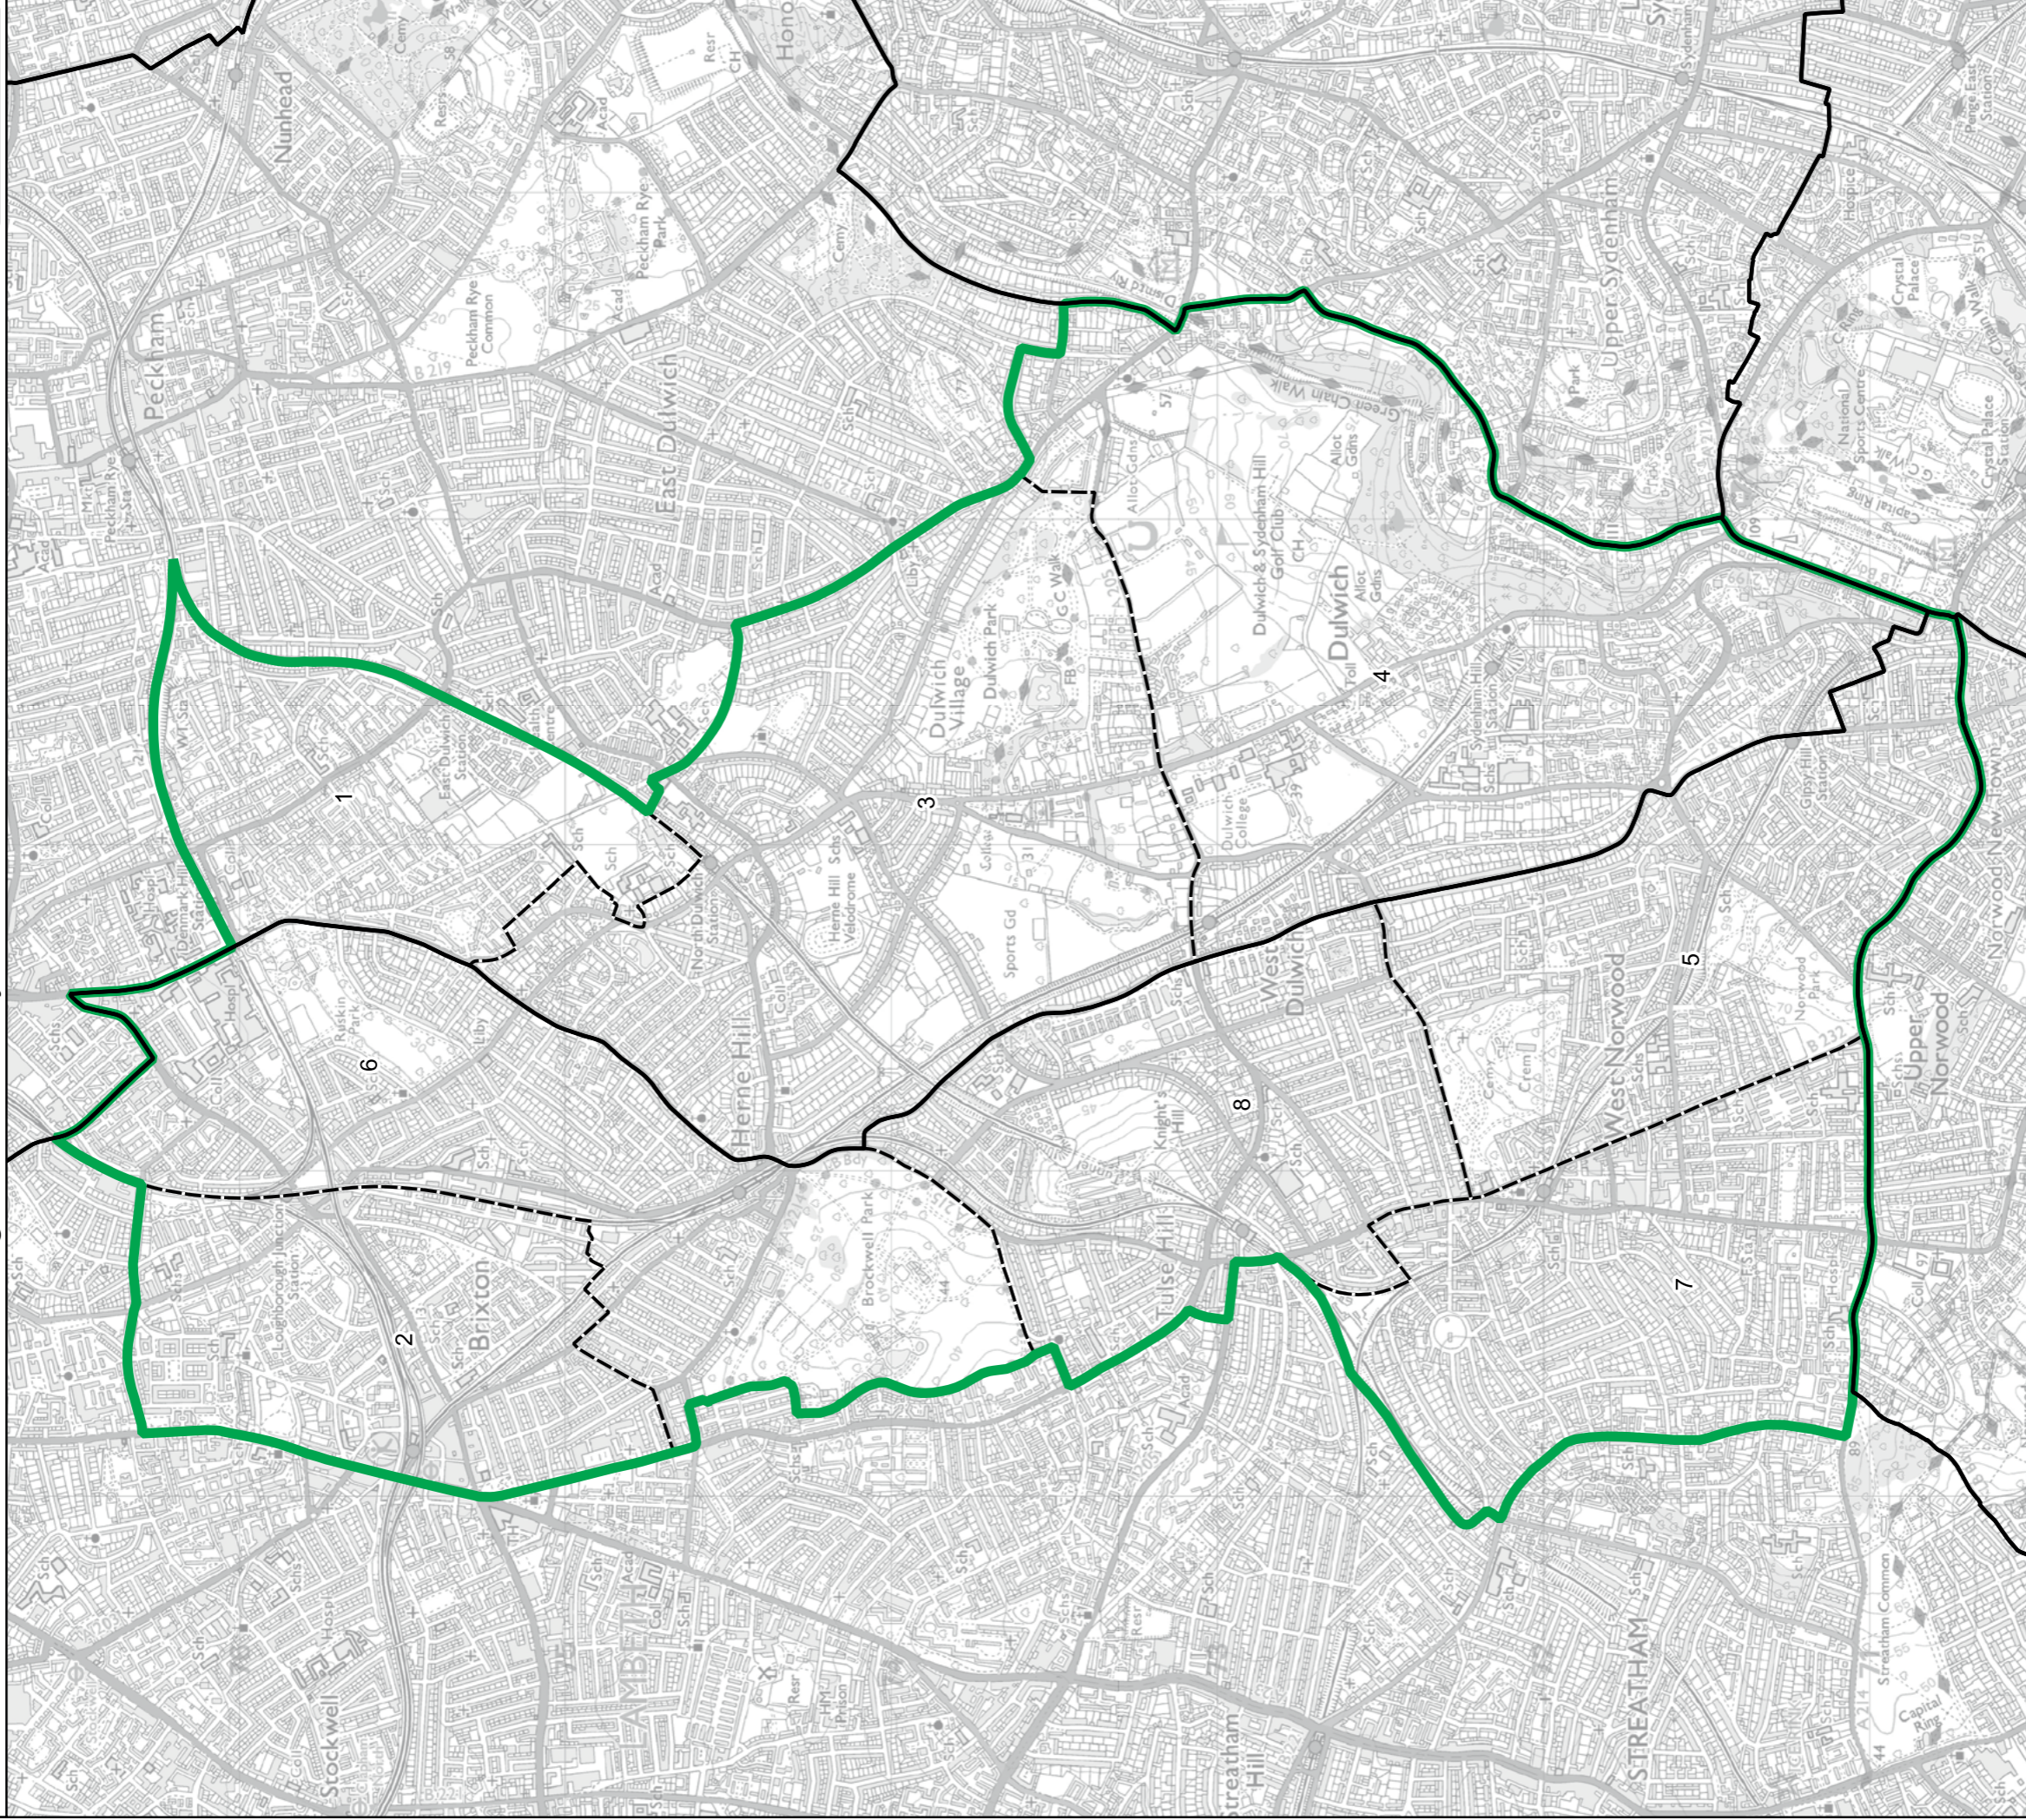

Boundary Commission for England - Final Recommendations for the London Region
Dulwich and West Norwood Borough Constituency - Electorate 74,314

Wards:

- 1 Champion Hill
- 2 Coldharbour
- 3 Dulwich Village
- 4 Dulwich Wood
- 5 Gipsy Hill
- 6 Herne Hill
- 7 Knight's Hill
- 8 Thurlow Park

- Constituency
- Local Authorities
- Wards

© Crown copyright and database rights 2023 OS 100018269. You are permitted to use this data solely to enable you to respond to, or interact with, the organisation that provided you with the data. You are not permitted to copy, sub-licence, distribute or sell any of this data to third parties in any form. Third party rights to enforce the terms of this licence shall be reserved to OS.

Dulwich and West Norwood Borough Constituency