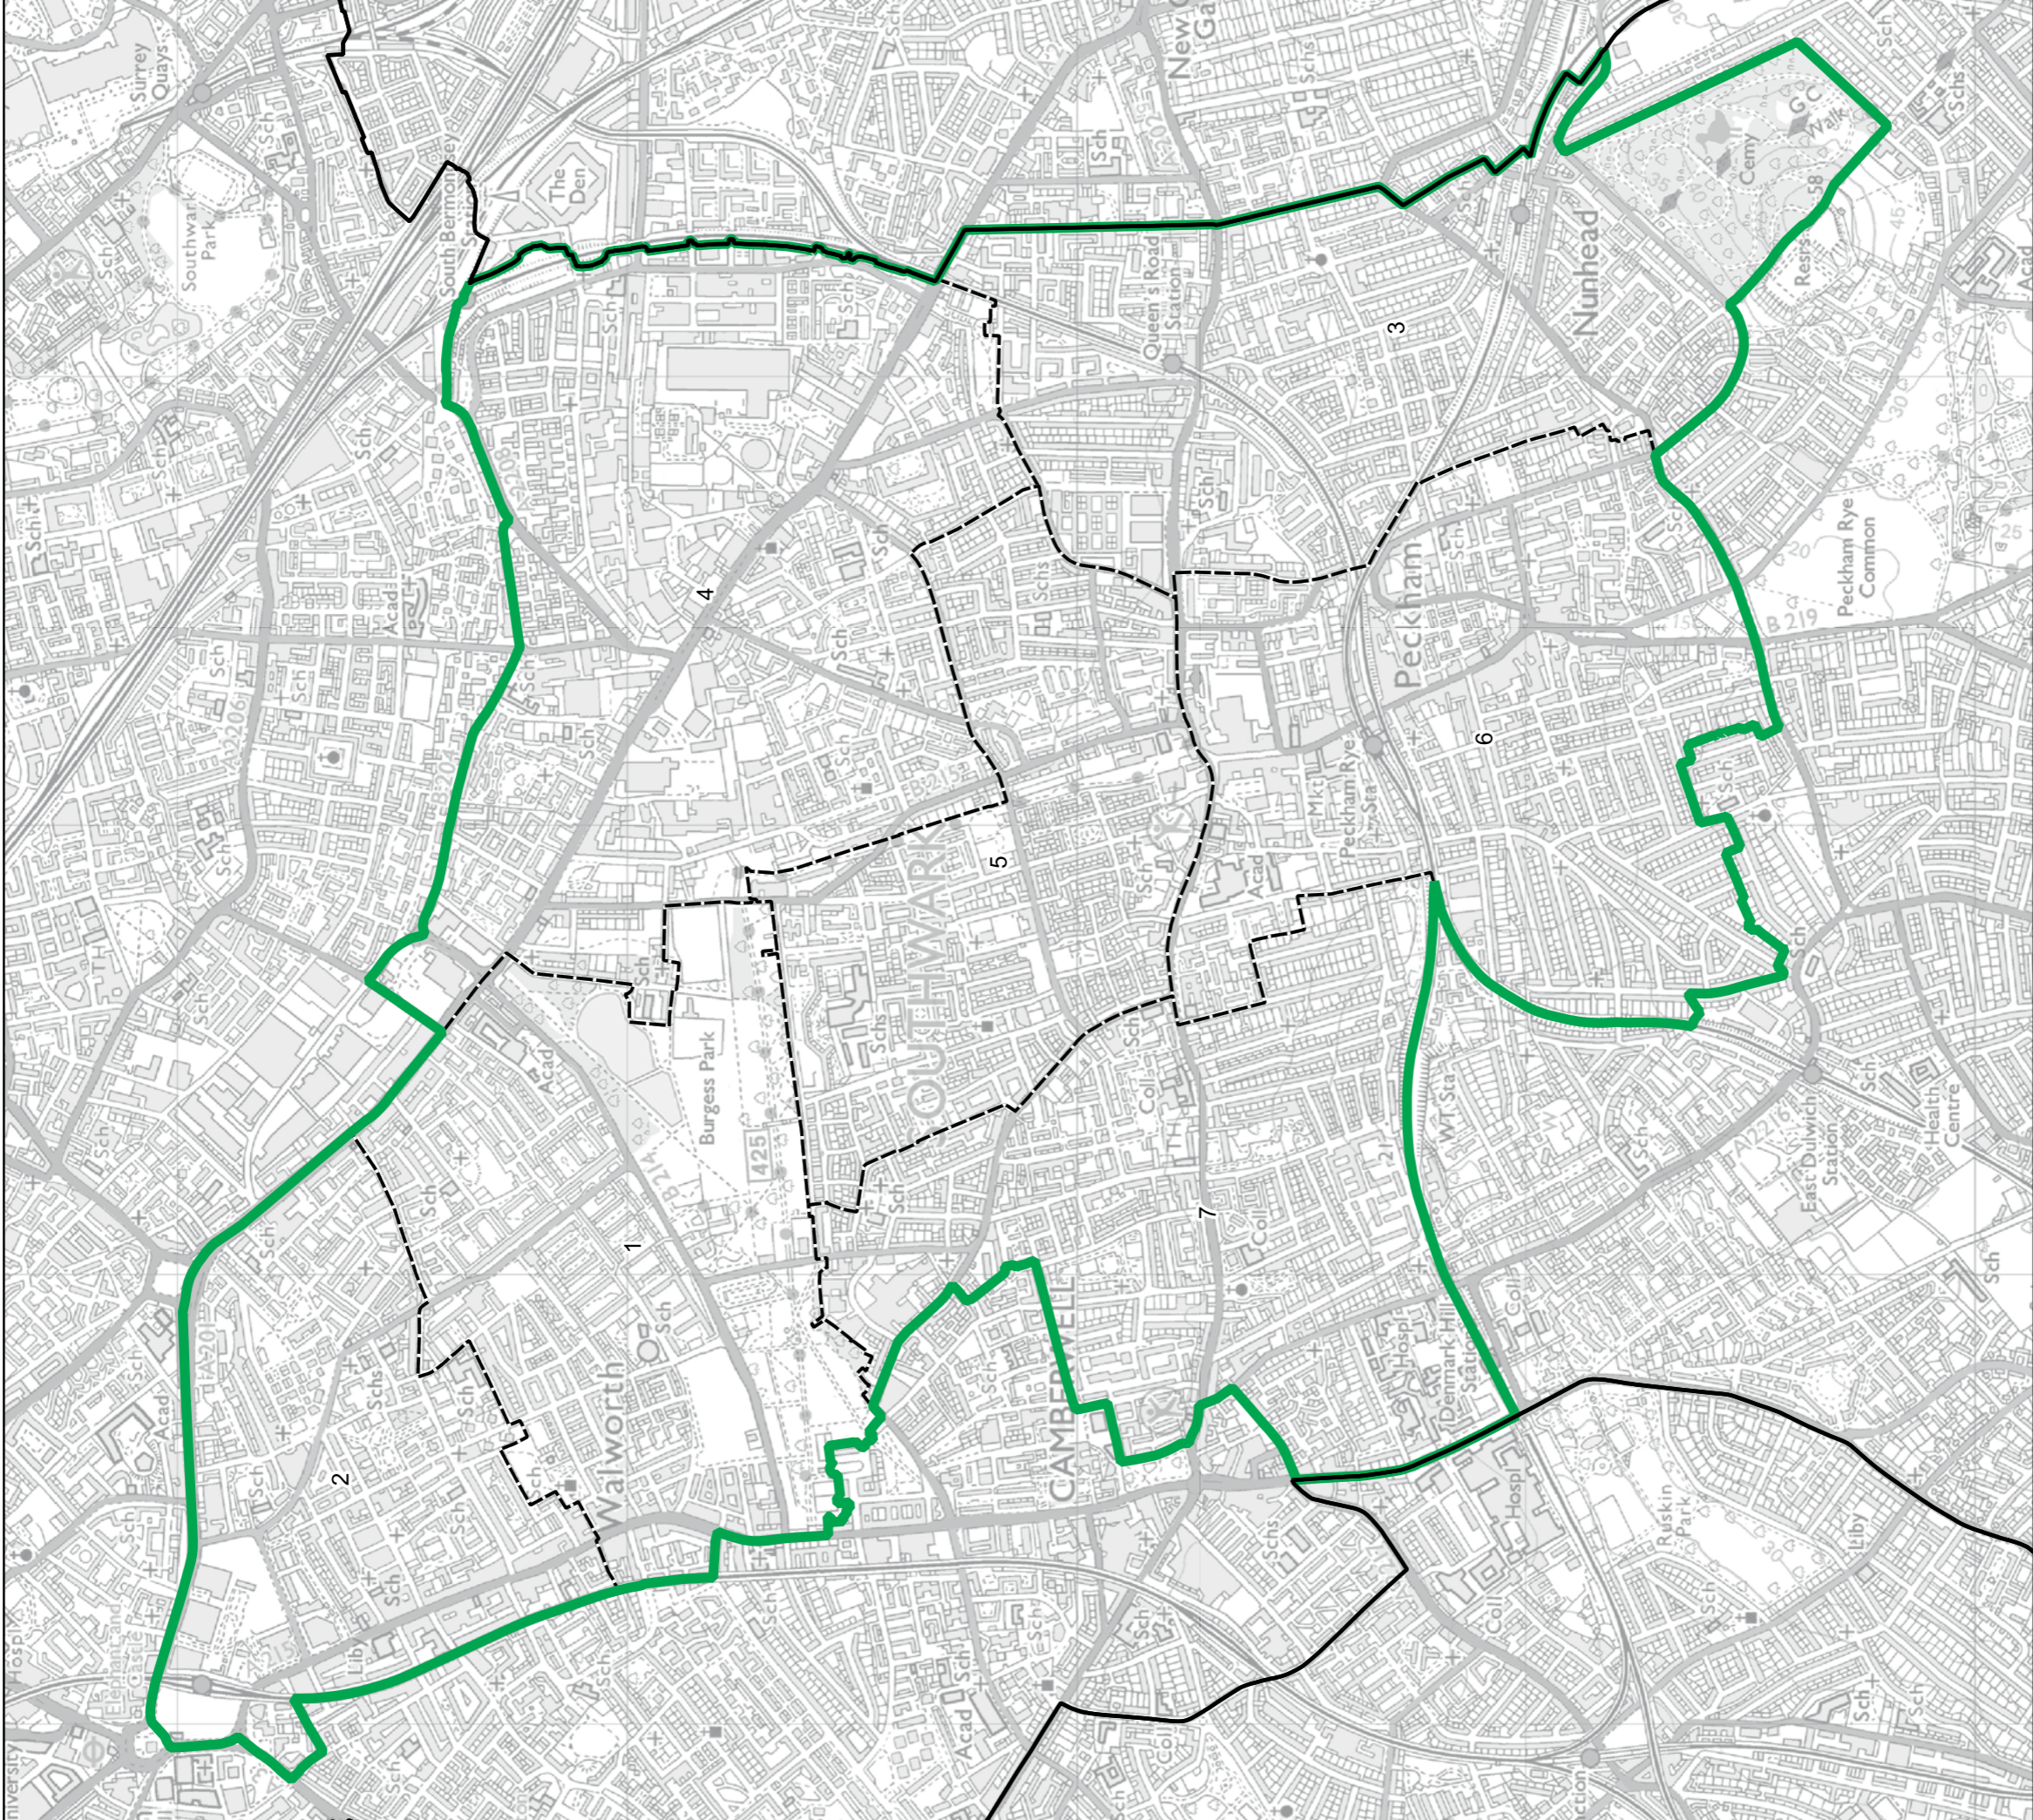

Boundary Commission for England - Final Recommendations for the London Region
Peckham Borough Constituency - Electorate 71,176

1. Wards:
2. 1 Faraday
   - 2 North Walworth
   - 3 Nunhead & Queen's Road
   - 4 Old Kent Road
   - 5 Peckham
   - 6 Rye Lane
   - 7 St. Giles

Legend:

- Constituency
- Local Authorities
- Wards

© Crown copyright and database rights 2023 OS 100018269. You are permitted to use this data solely to enable you to respond to, or interact with, the organisation that provided you with the data. You are not permitted to copy, sub-licence, distribute or sell any of this data to third parties in any form. Third party rights to enforce the terms of this licence shall be reserved to OS.

Peckham Borough Constituency