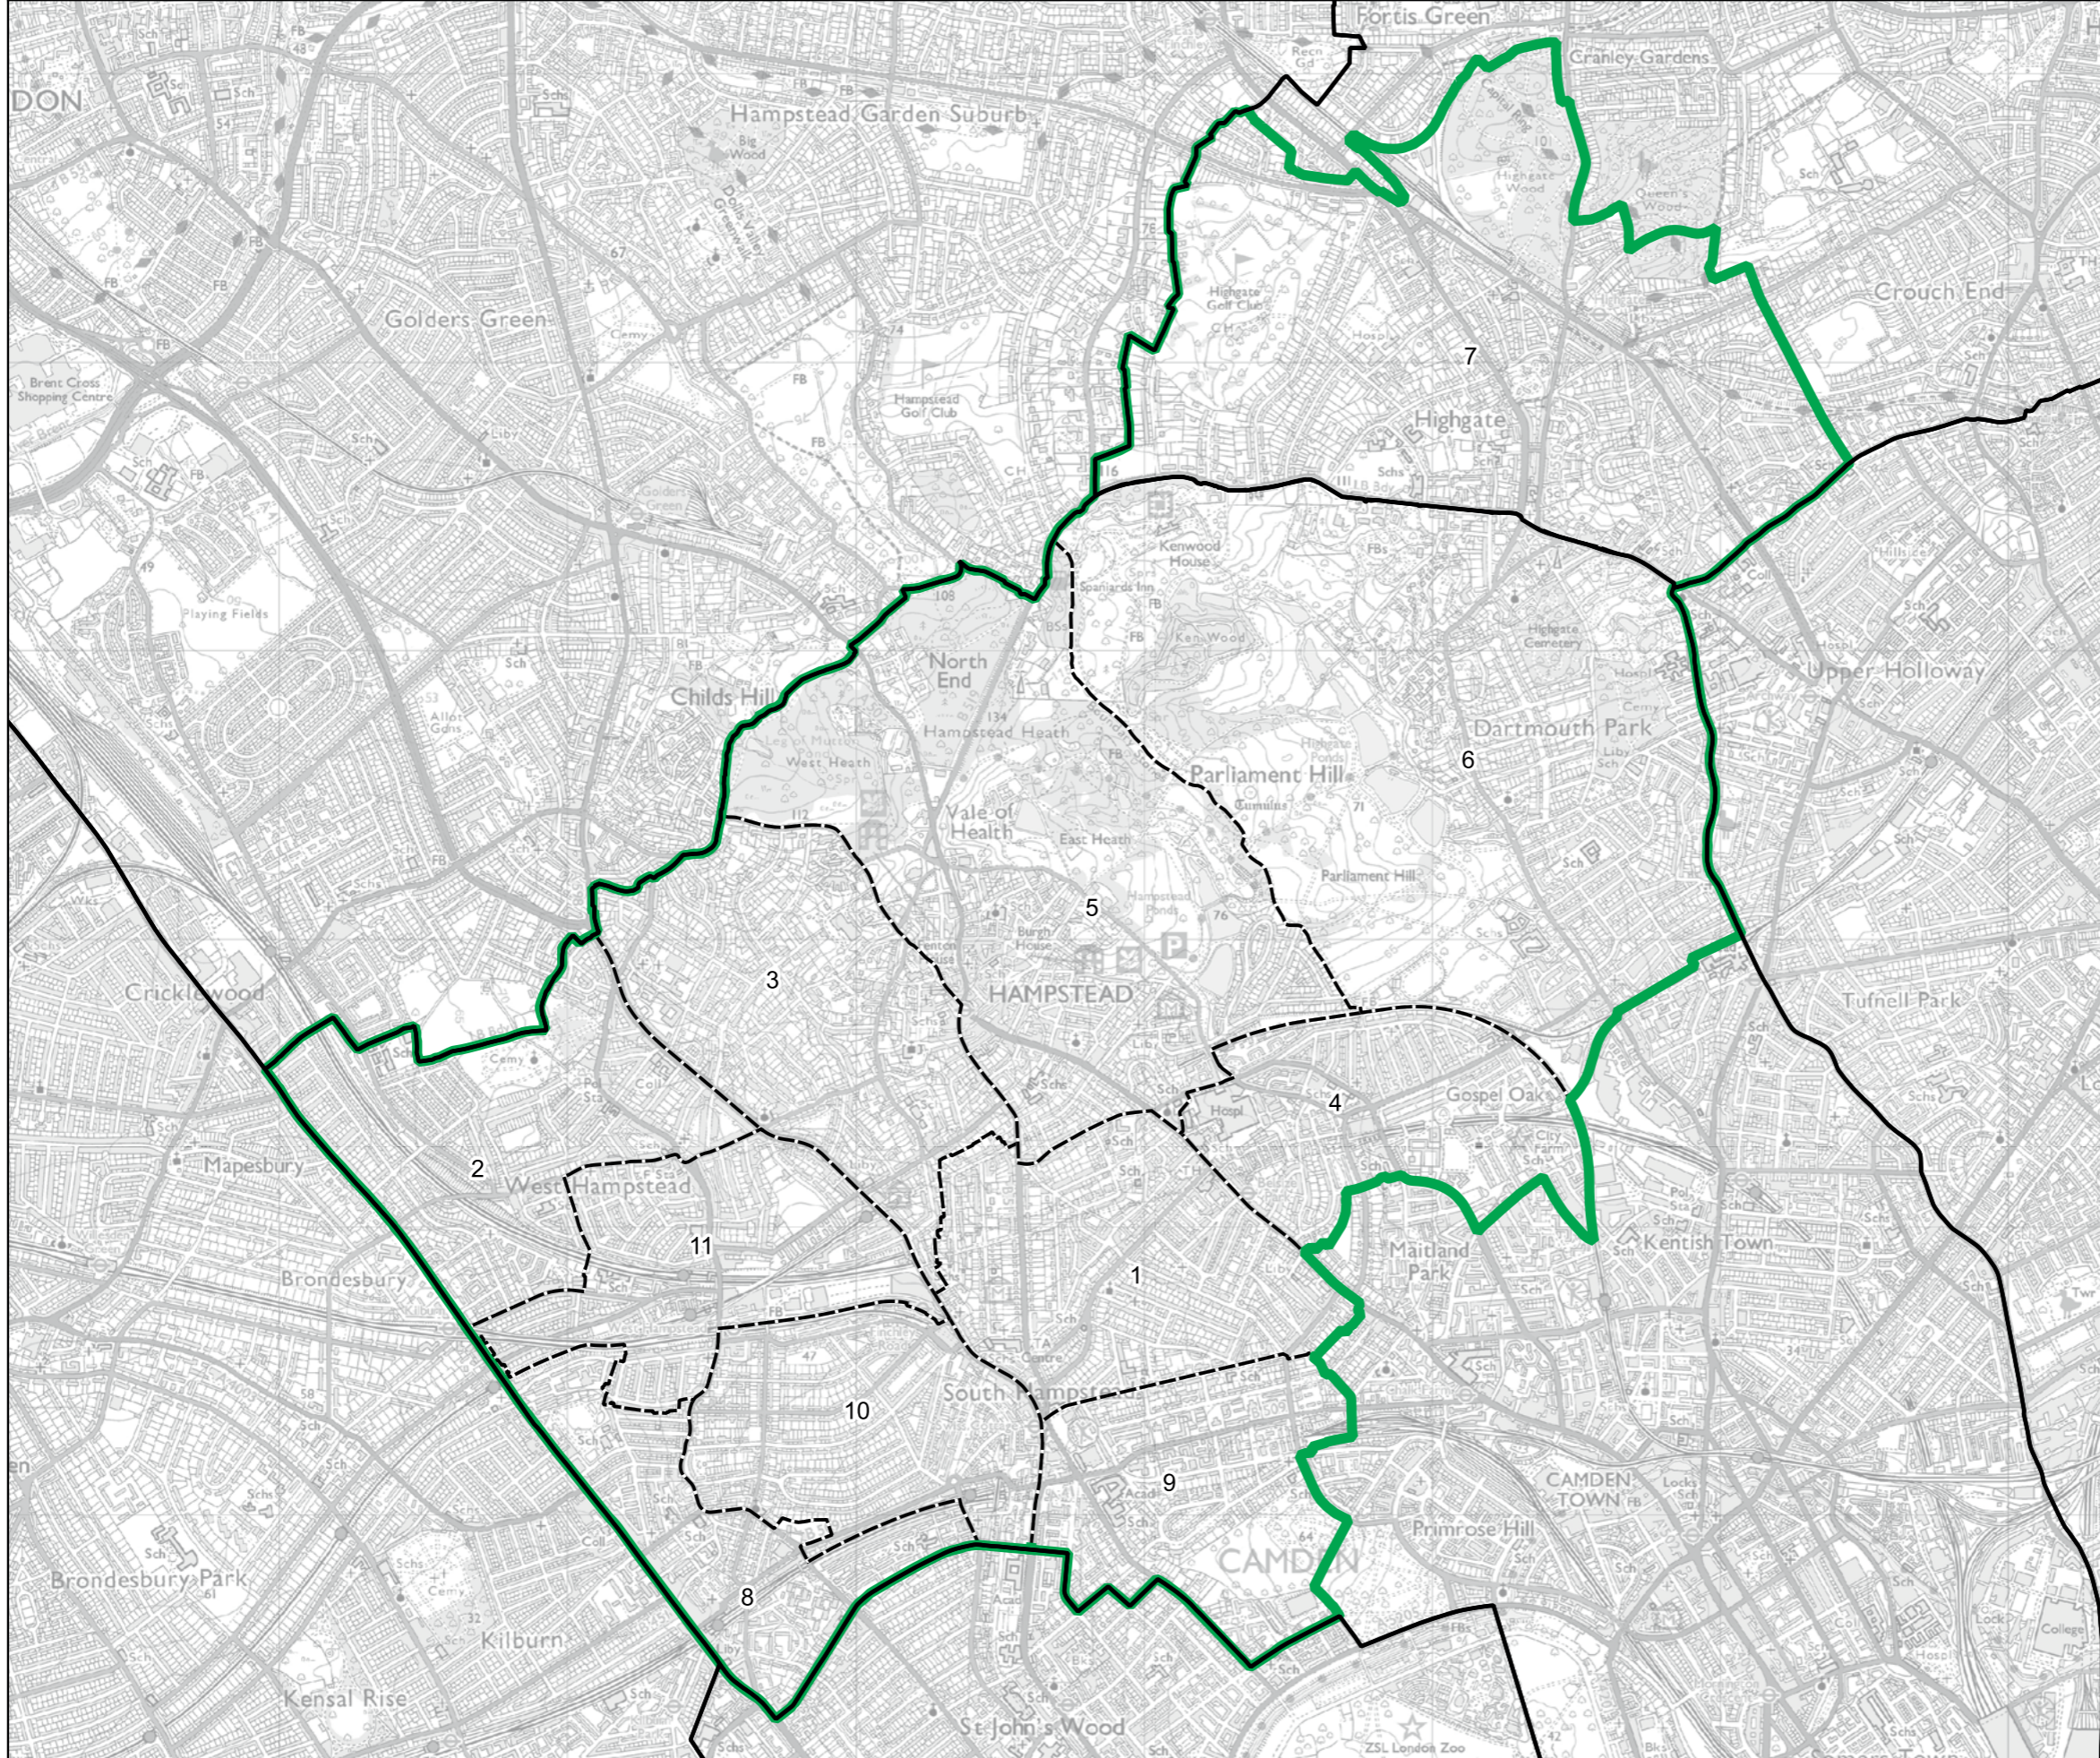

Wards:

- 1 Belsize
- 2 Fortune Green
- 3 Frognal
- 4 Gospel Oak
- 5 Hampstead Town
- 6 Highgate (Camden)
- 7 Highgate (Haringey)
- 8 Kilburn
- 9 Primrose Hill (Part)
- 10 South Hampstead
- 11 West Hampstead

- Constituency
- Local Authorities
- Wards

0 0.3 0.6 km

© Crown copyright and database rights 2023 OS 100018289. You are permitted to use this data solely to enable you to respond to, or interact with, the organisation that provided you with the data. You are not permitted to copy, sub-licence, distribute or sell any of this data to third parties in any form. Third party rights to enforce the terms of this licence shall be reserved to OS.

Hampstead and Highgate Borough Constituency