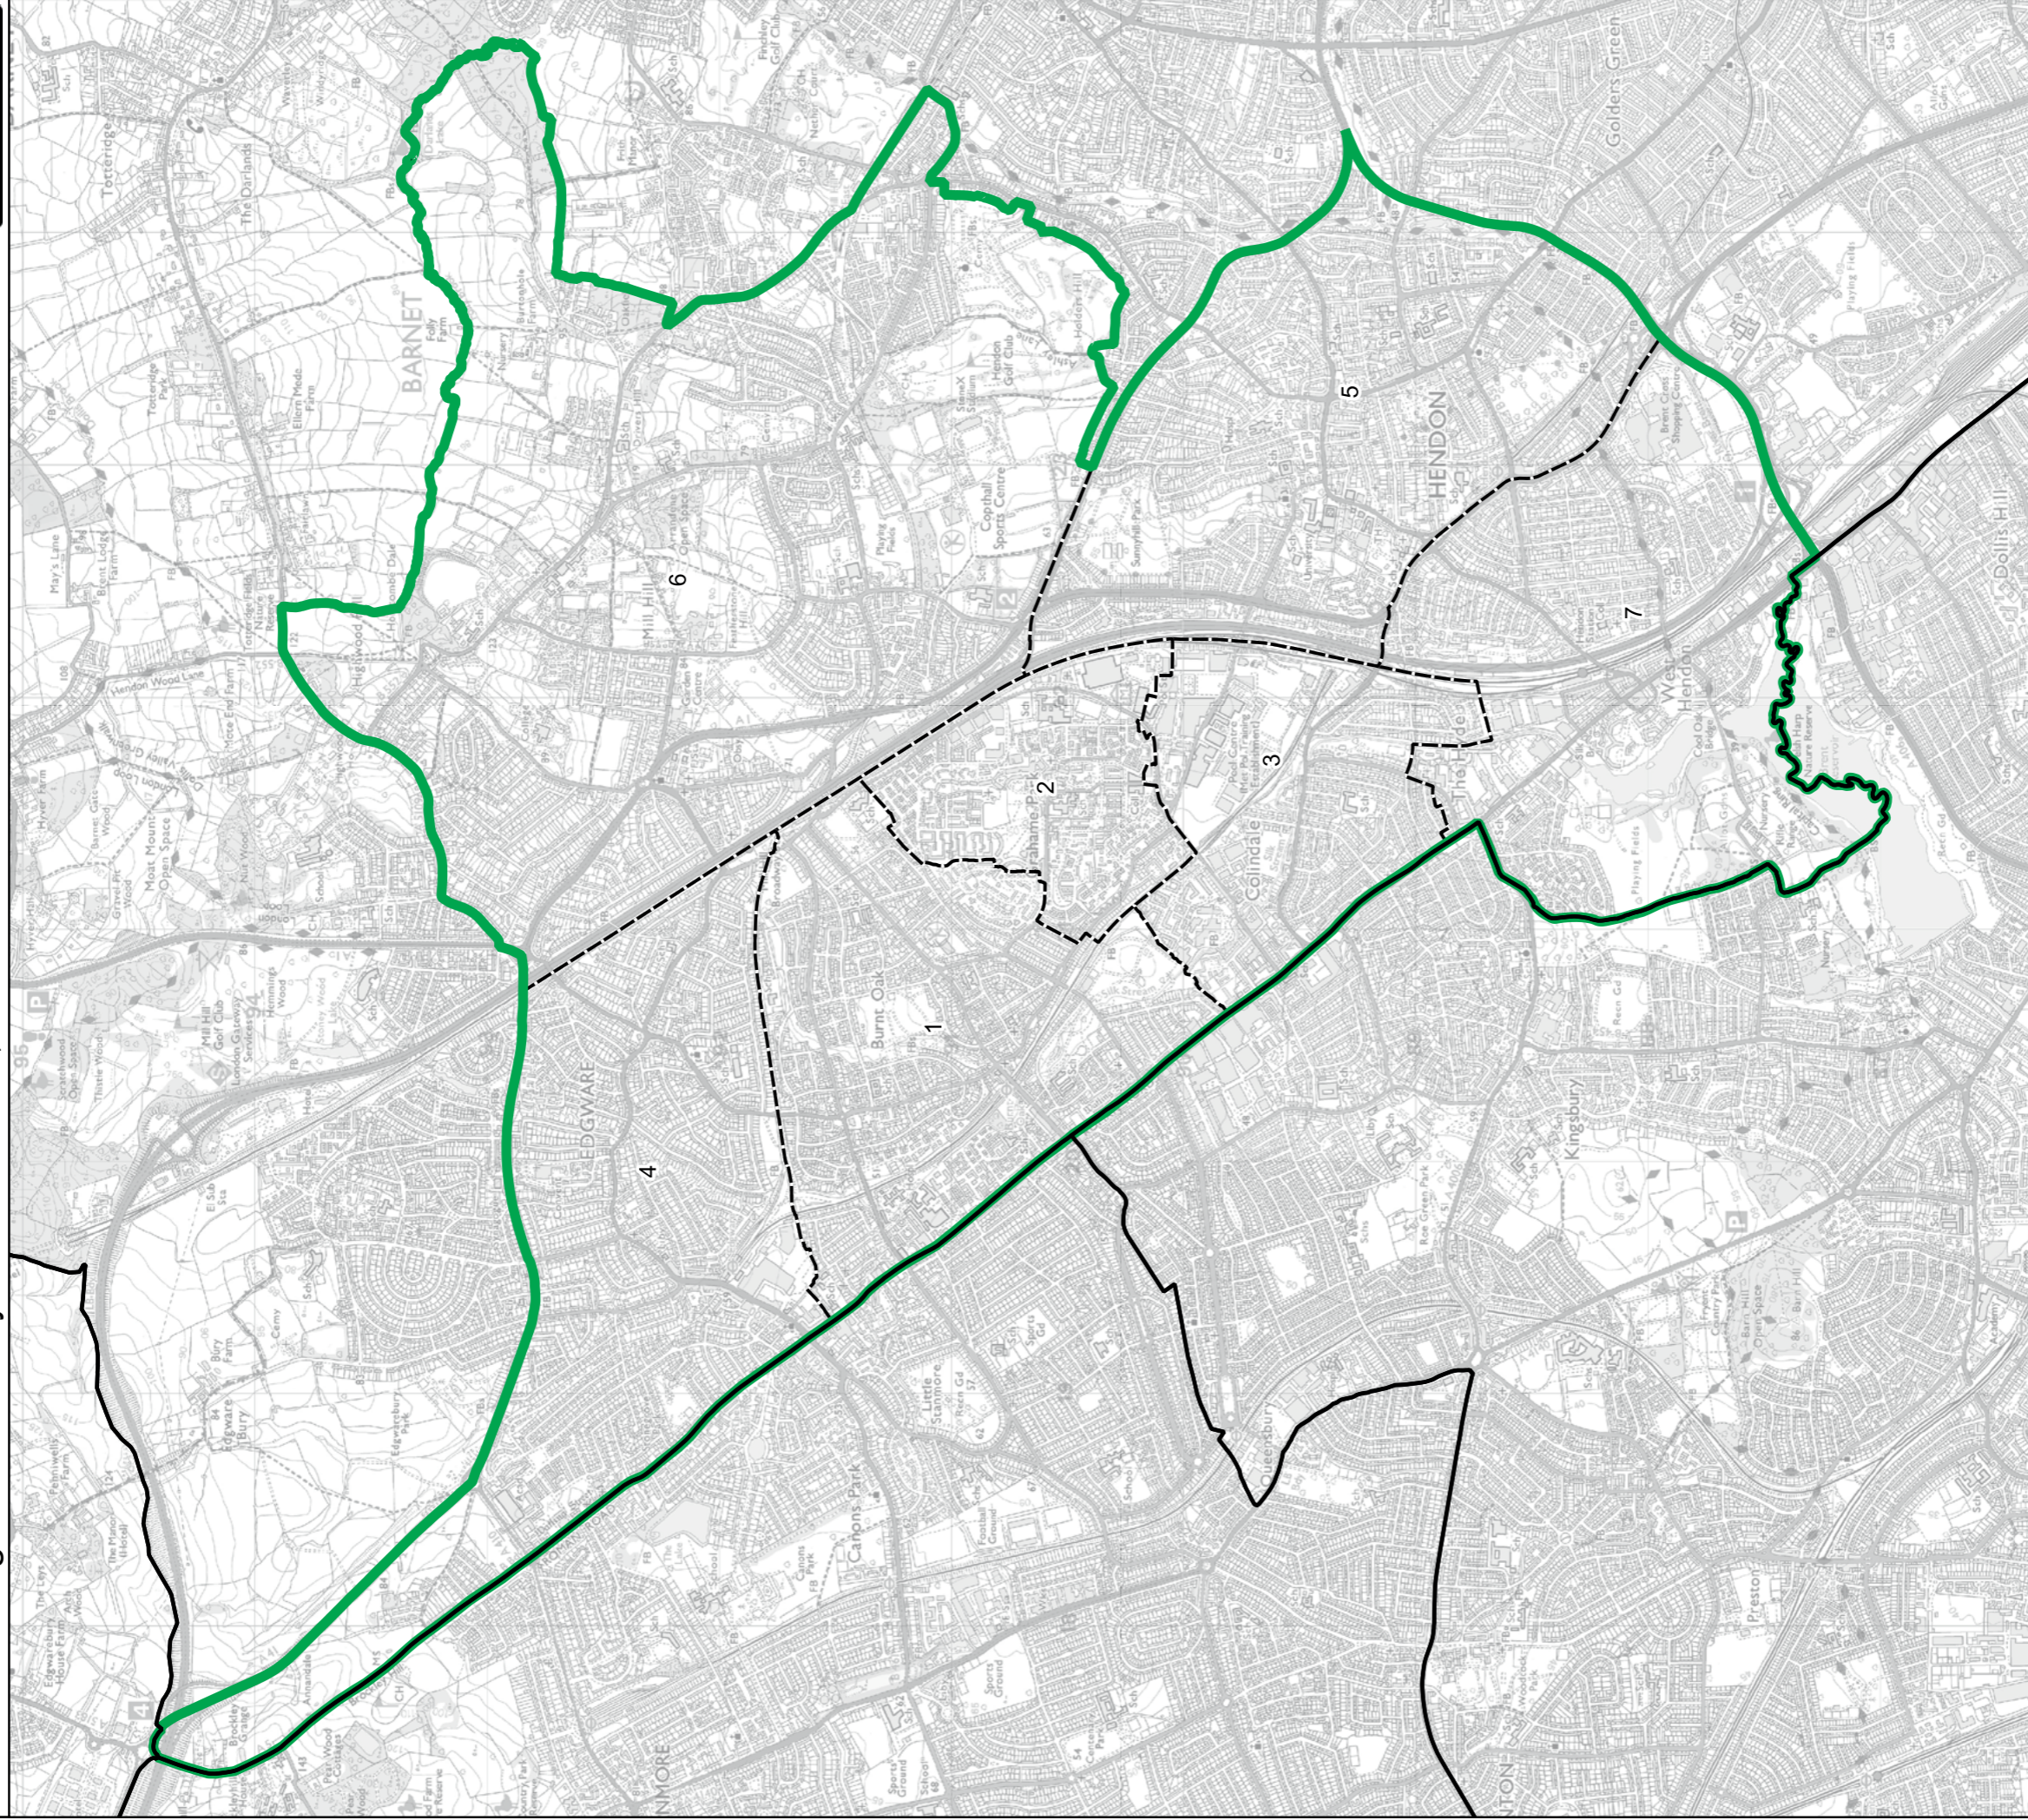

Boundary Commission for England - Final Recommendations for the London Region
Hendon Borough Constituency - Electorate 71,496

1. Wards:
2. 1 Burnt Oak
   - 2 Colindale North
   - 3 Colindale South
   - 4 Edgware
   - 5 Hendon
   - 6 Mill Hill
   - 7 West Hendon

- Constituency
- Local Authorities
- Wards

© Crown copyright and database rights 2023 OS 100018289. You are permitted to use this data solely to enable you to respond to, or interact with, the organisation that provided you with the data. You are not permitted to copy, sub-licence, distribute or sell any of this data to third parties in any form. Third party rights to enforce the terms of this licence shall be reserved to OS.

Hendon Borough Constituency