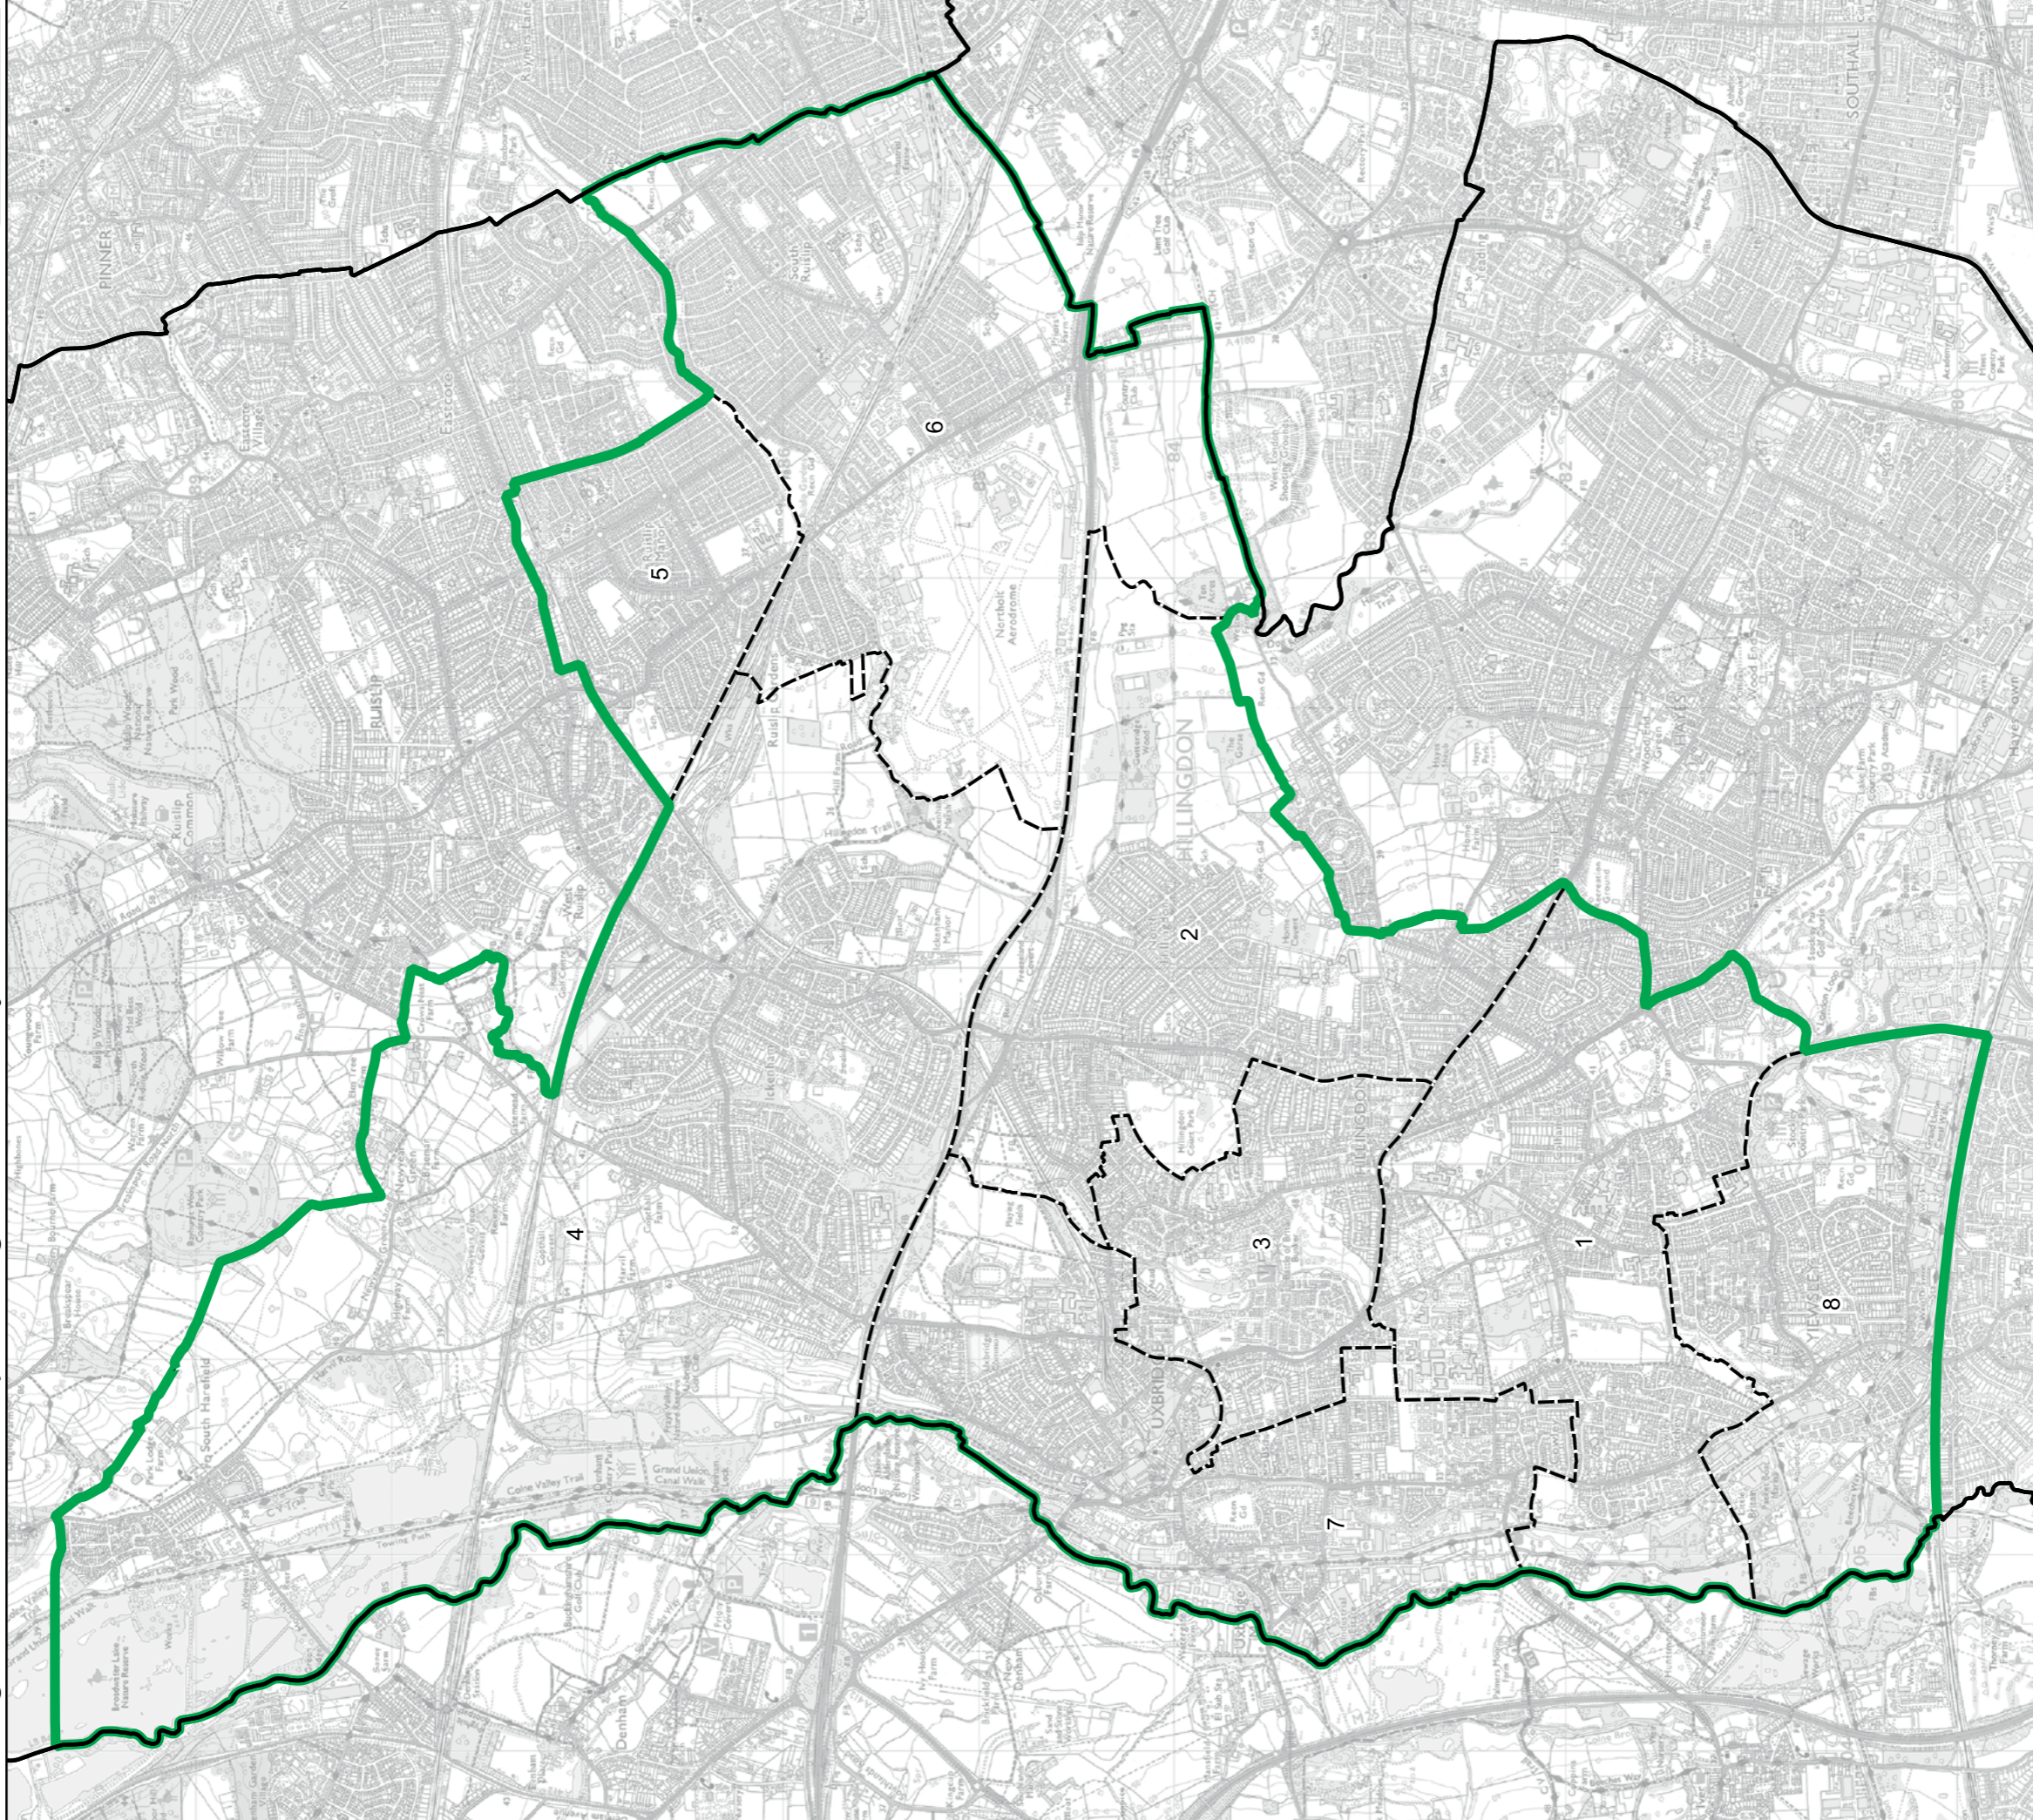

Boundary Commission for England - Final Recommendations for the London Region
Uxbridge and South Ruislip Borough Constituency - Electorate 75,042

1. **Wards:**
2. 1 Colham & Cowley
   - 2 Hillingdon East
   - 3 Hillingdon West
   - 4 Ickenham & South Harefield
   - 5 Ruislip Manor
   - 6 South Ruislip
   - 7 Uxbridge
   - 8 Yewsey

Constituency (Green outline)

Local Authorities (Black outline)

Wards (Dashed outline)

Scale: 0, 0.5, 1 km

North Arrow: N

© Crown copyright and database rights 2023 OS 100018269. You are permitted to use this data solely to enable you to respond to, or interact with, the organisation that provided you with the data. You are not permitted to copy, sub-licence, distribute or sell any of this data to third parties in any form. Third party rights to enforce the terms of this licence shall be reserved to OS.

Uxbridge and South Ruislip Borough Constituency