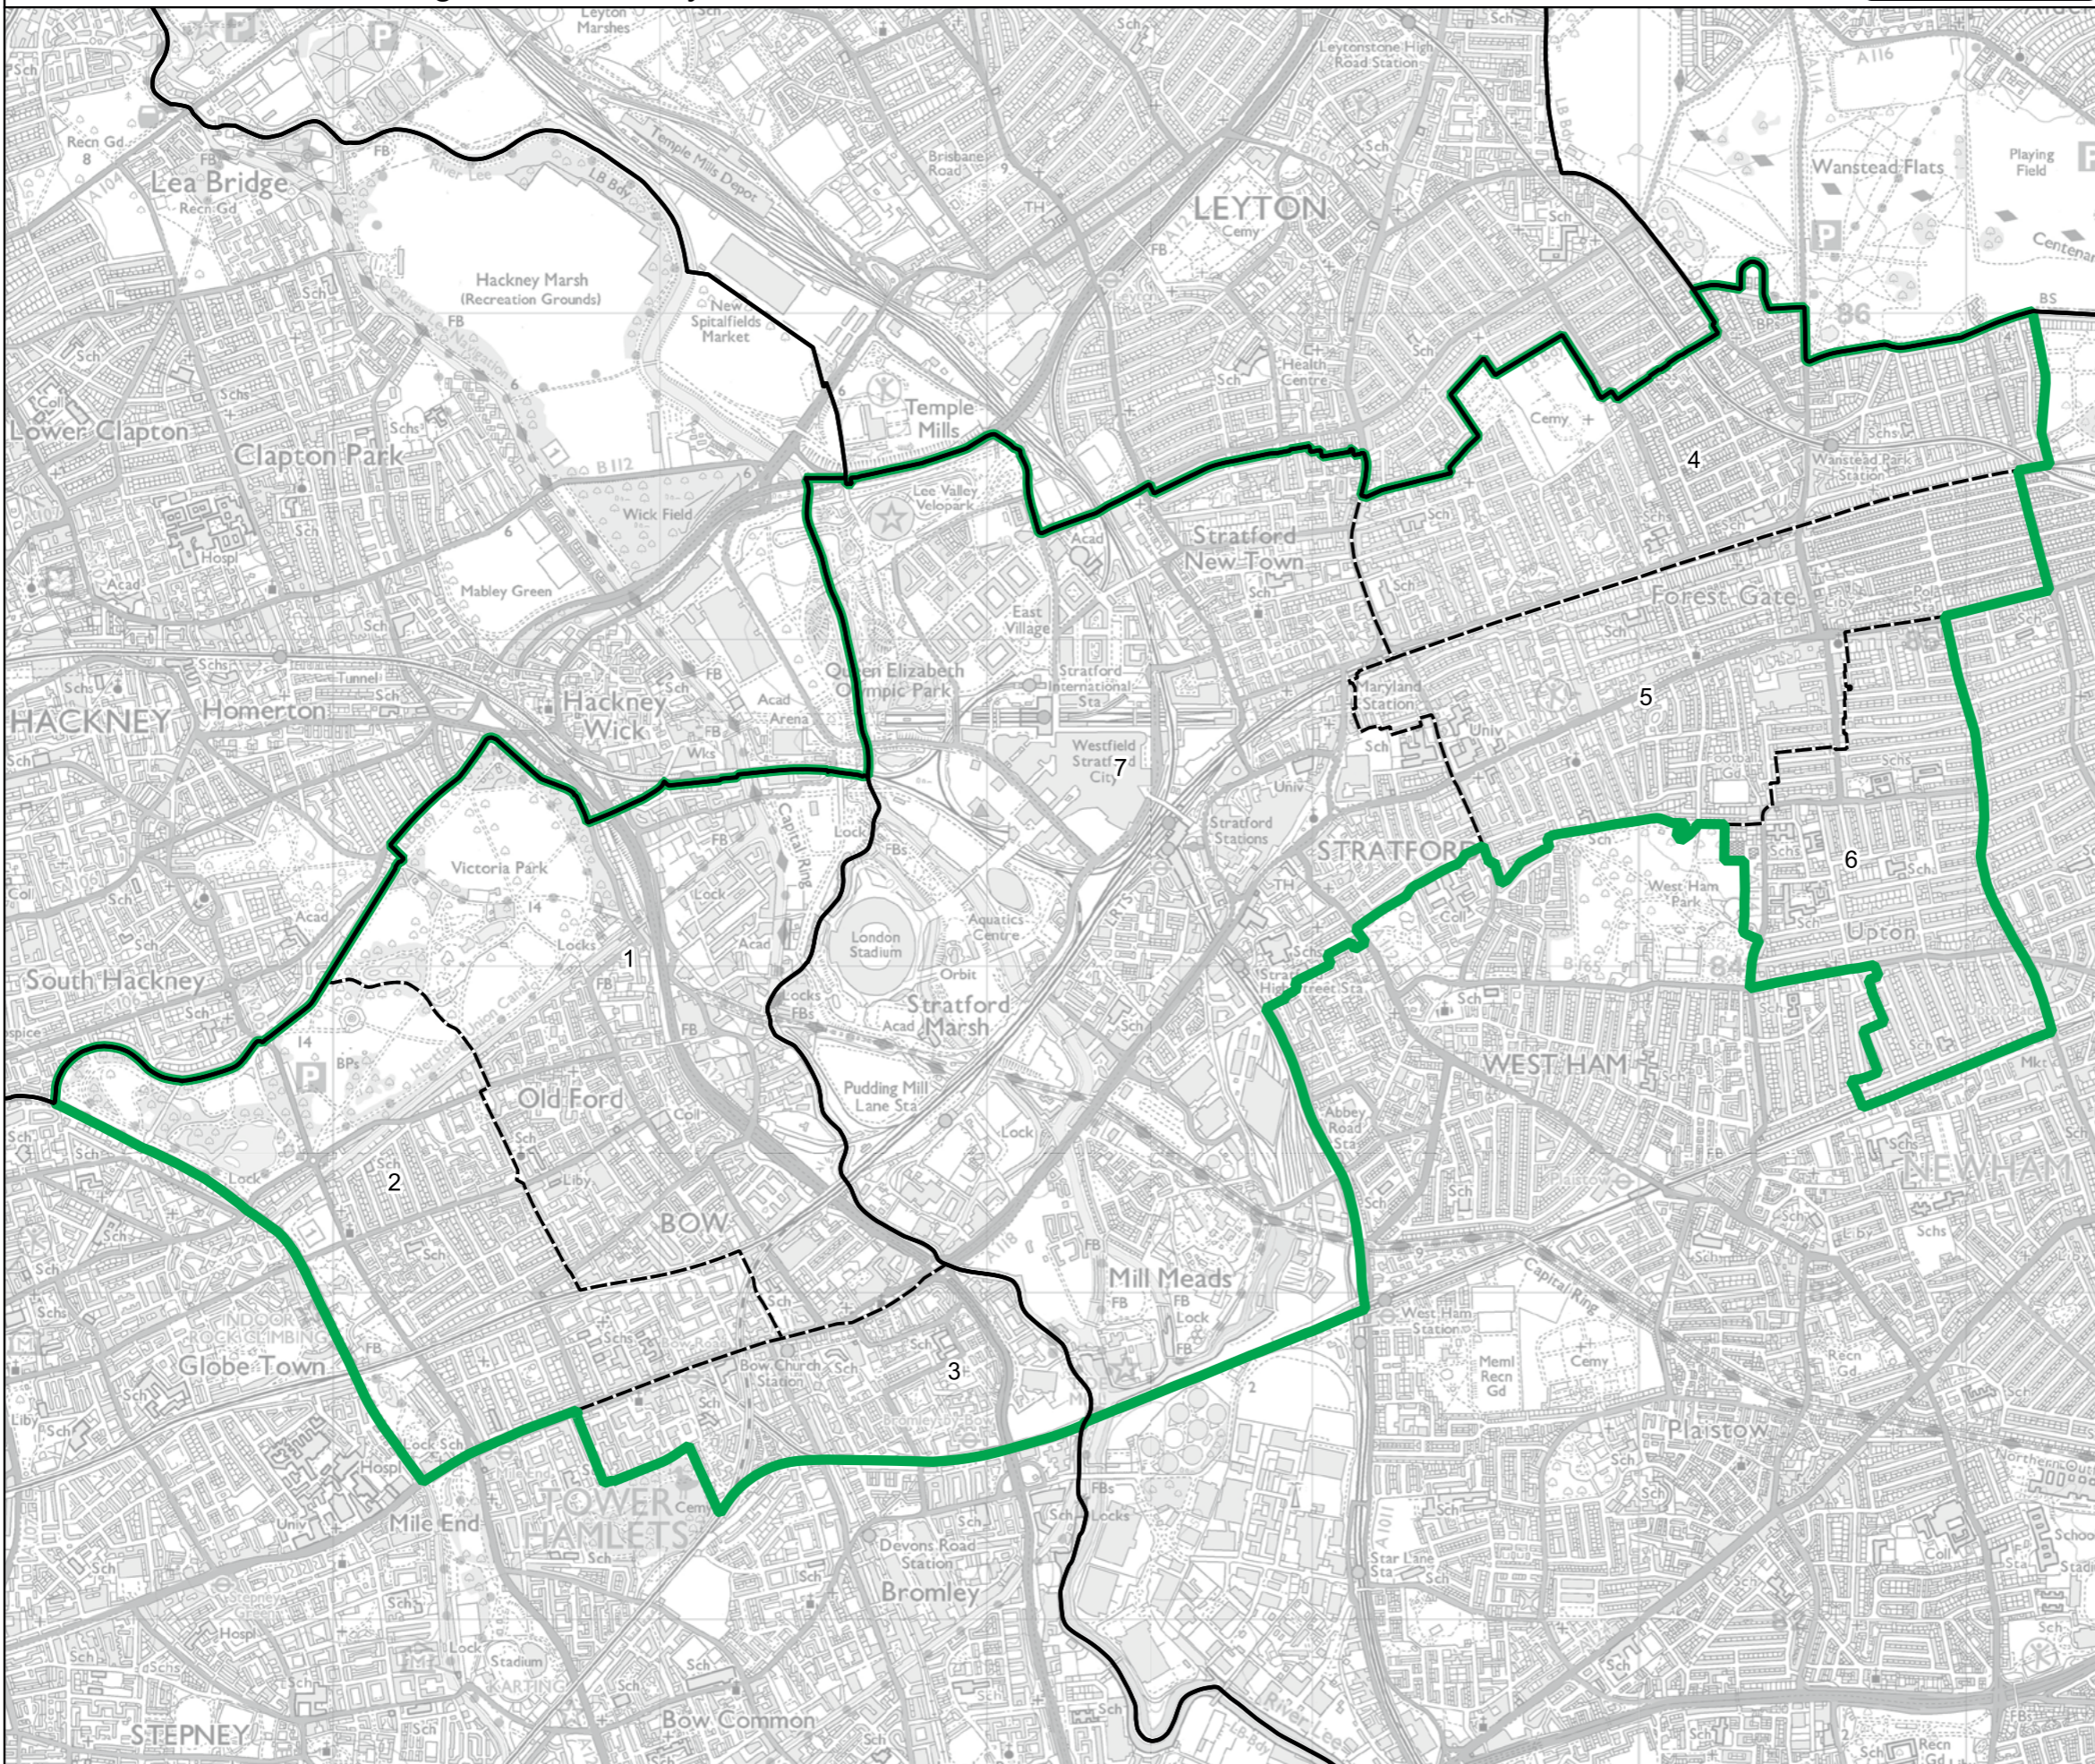

Boundary Commission for England - Final Recommendations for the London Region

Stratford and Bow Borough Constituency - Electorate 73,849

1. Wards:
2. 1 Bow East
   - 2 Bow West
   - 3 Bromley North
   - 4 Forest Gate North
   - 5 Forest Gate South
   - 6 Green Street West
   - 7 Stratford and New Town

- Constituency
- Local Authorities
- Wards

© Crown copyright and database rights 2023 OS 100018289. You are permitted to use this data solely to enable you to respond to, or interact with, the organisation that provided you with the data. You are not permitted to copy, sub-licence, distribute or sell any of this data to third parties in any form. Third party rights to enforce the terms of this licence shall be reserved to OS.