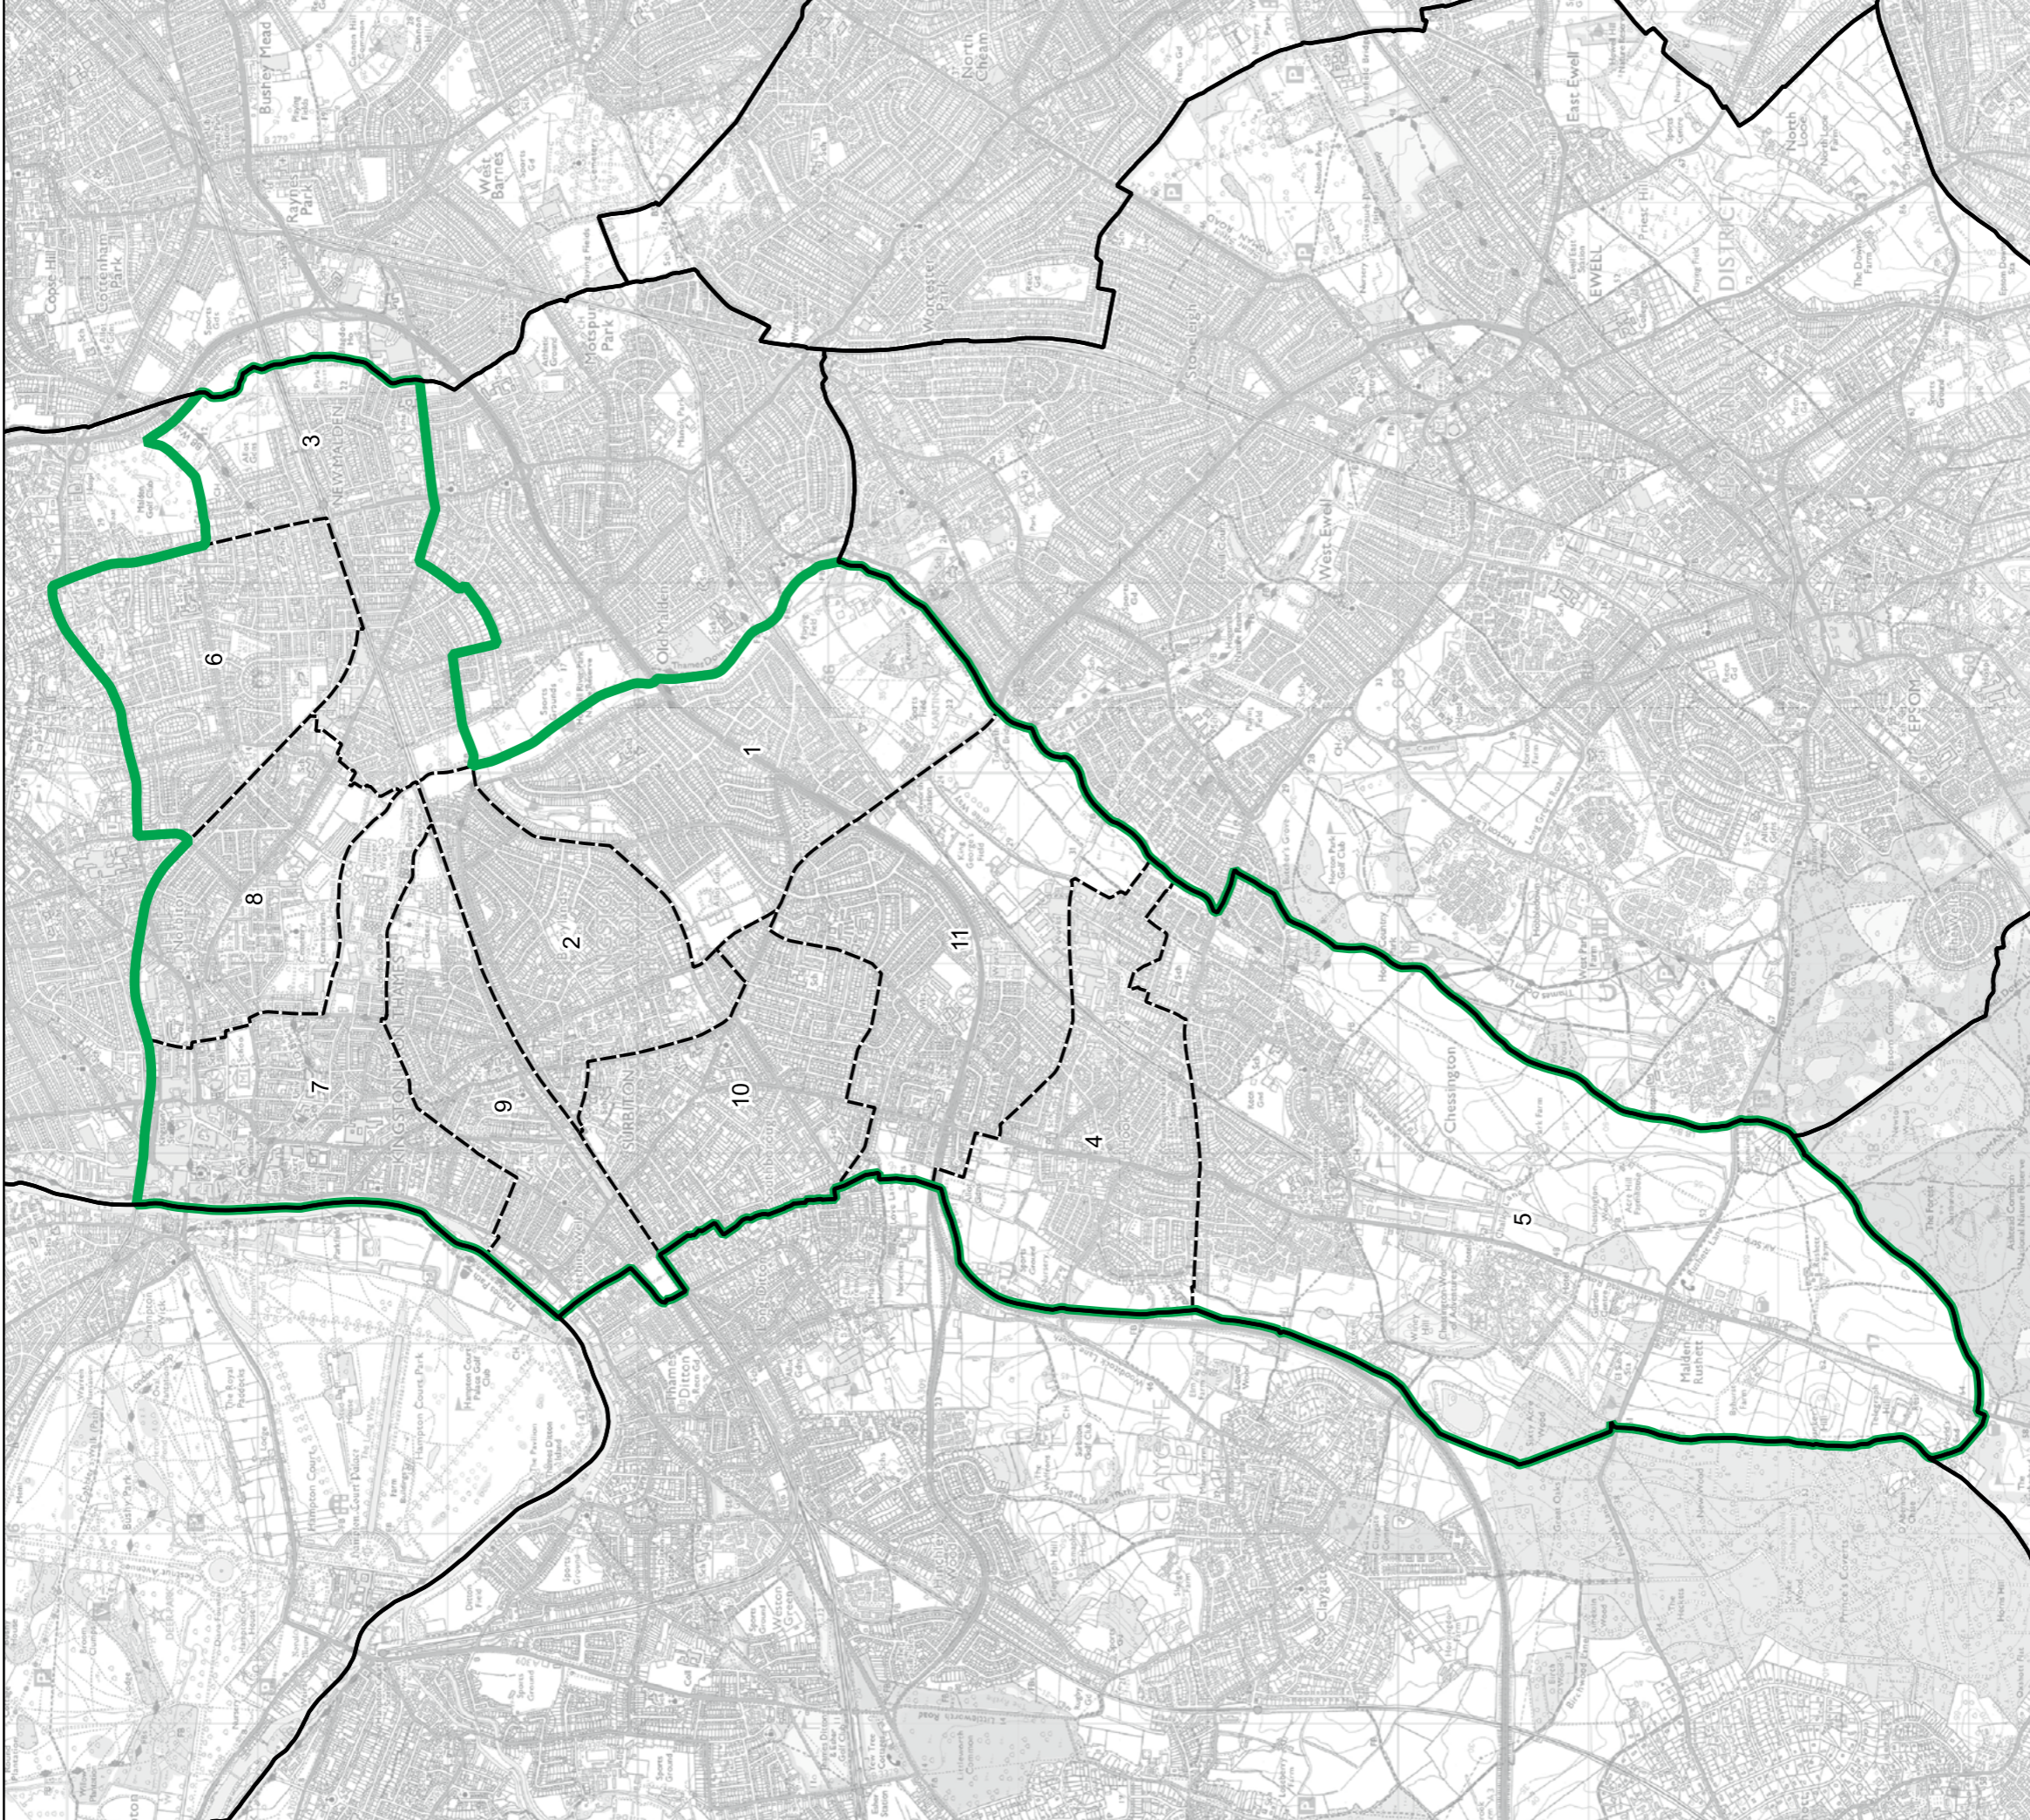

Boundary Commission for England - Final Recommendations for the London Region
Kingston and Surbiton Borough Constituency - Electorate 75,410

1. **Wards:**
2. 1 Alexandra
   - 2 Berrylands
   - 3 Beverley
   - 4 Cheshington North and Hook
   - 5 Cheshington South
   - 6 Coombe Vale
   - 7 Grove
   - 8 Norbiton
   - 9 St. Mark's
   - 10 Surbiton Hill
   - 11 Tolworth and Hook Rise

- Constituency
- Local Authorities
- Wards

© Crown copyright and database rights 2023 OS 100018269. You are permitted to use this data solely to enable you to respond to, or interact with, the organisation that provided you with the data. You are not permitted to copy, sub-licence, distribute or sell any of this data to third parties in any form. Third party rights to enforce the terms of this licence shall be reserved to OS.

Kingston and Surbiton Borough Constituency