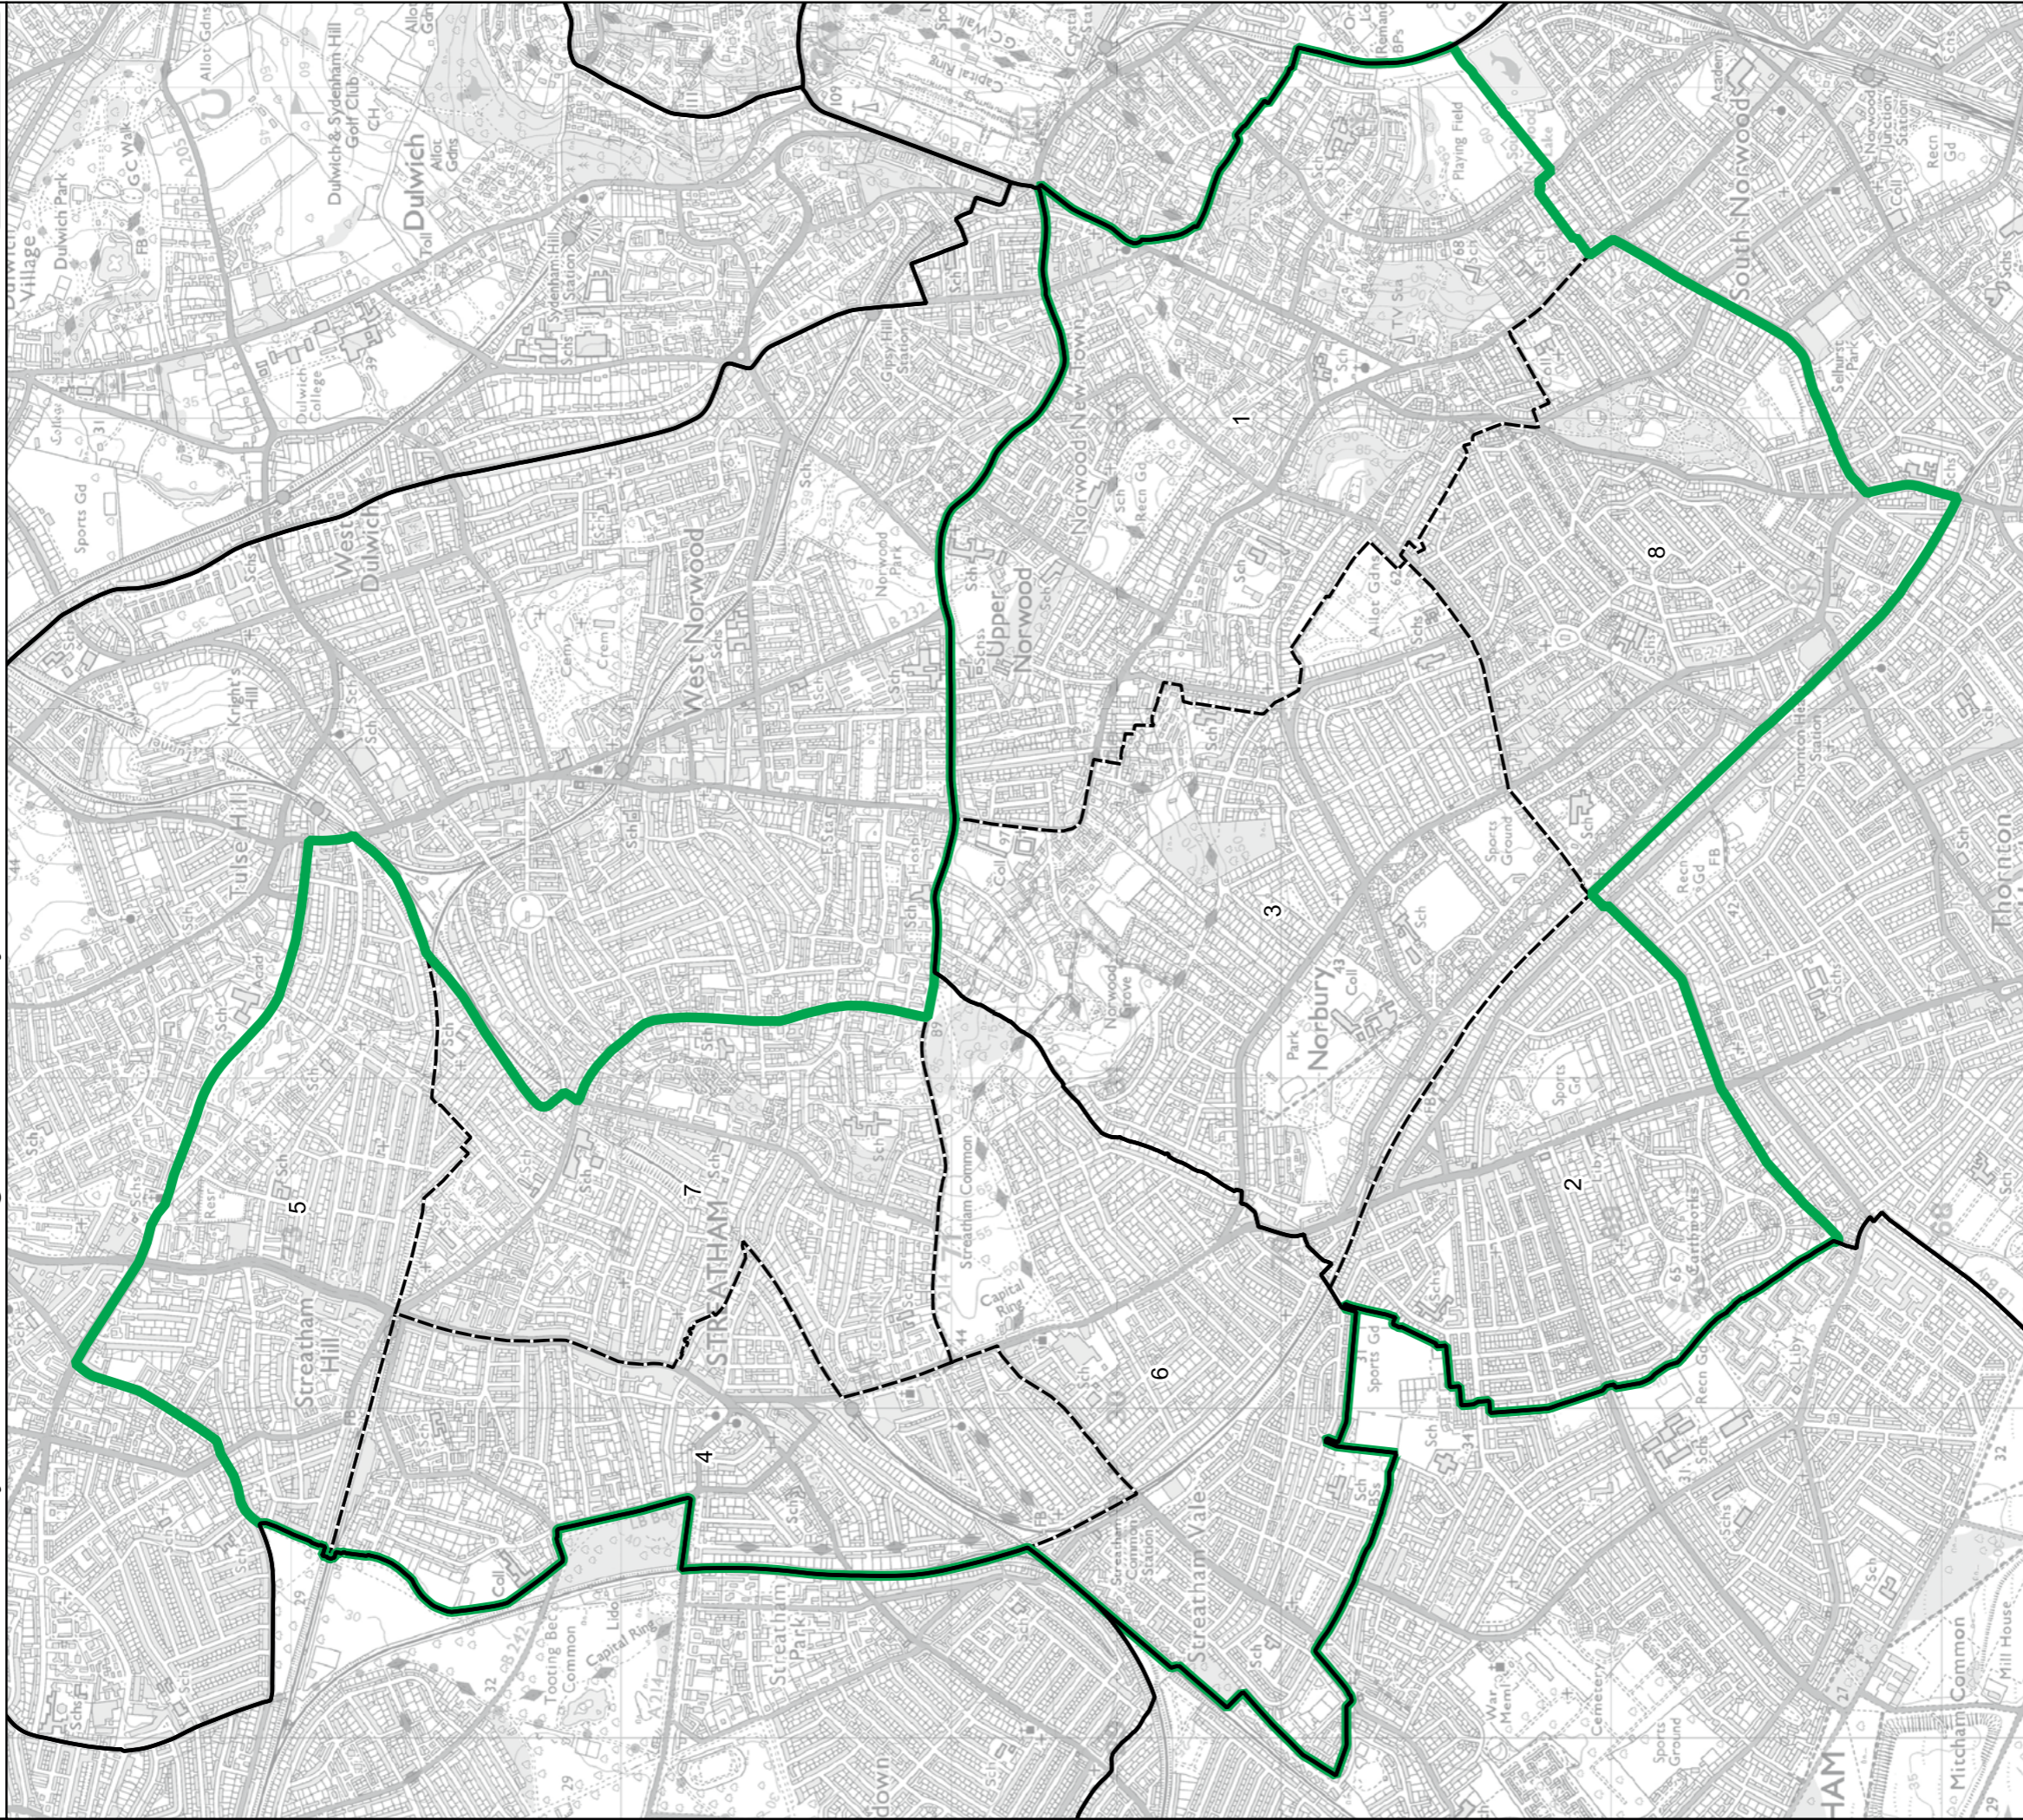

Boundary Commission for England - Final Recommendations for the London Region
Streatham and Croydon North Borough Constituency - Electorate 76,050

1. **Wards:**
2. 1 Crystal Palace & Upper Norwood
   - 2 Norbury & Pollards Hill
   - 3 Norbury Park
   - 4 St. Leonard's
   - 5 Streatham Hill
   - 6 Streatham South
   - 7 Streatham Wells
   - 8 Thornton Heath

- Constituency
- Local Authorities
- Wards

© Crown copyright and database rights 2023 OS 100018289. You are permitted to use this data solely to enable you to respond to, or interact with, the organisation that provided you with the data. You are not permitted to copy, sub-licence, distribute or sell any of this data to third parties in any form. Third party rights to enforce the terms of this licence shall be reserved to OS.

Streatham and Croydon North Borough Constituency