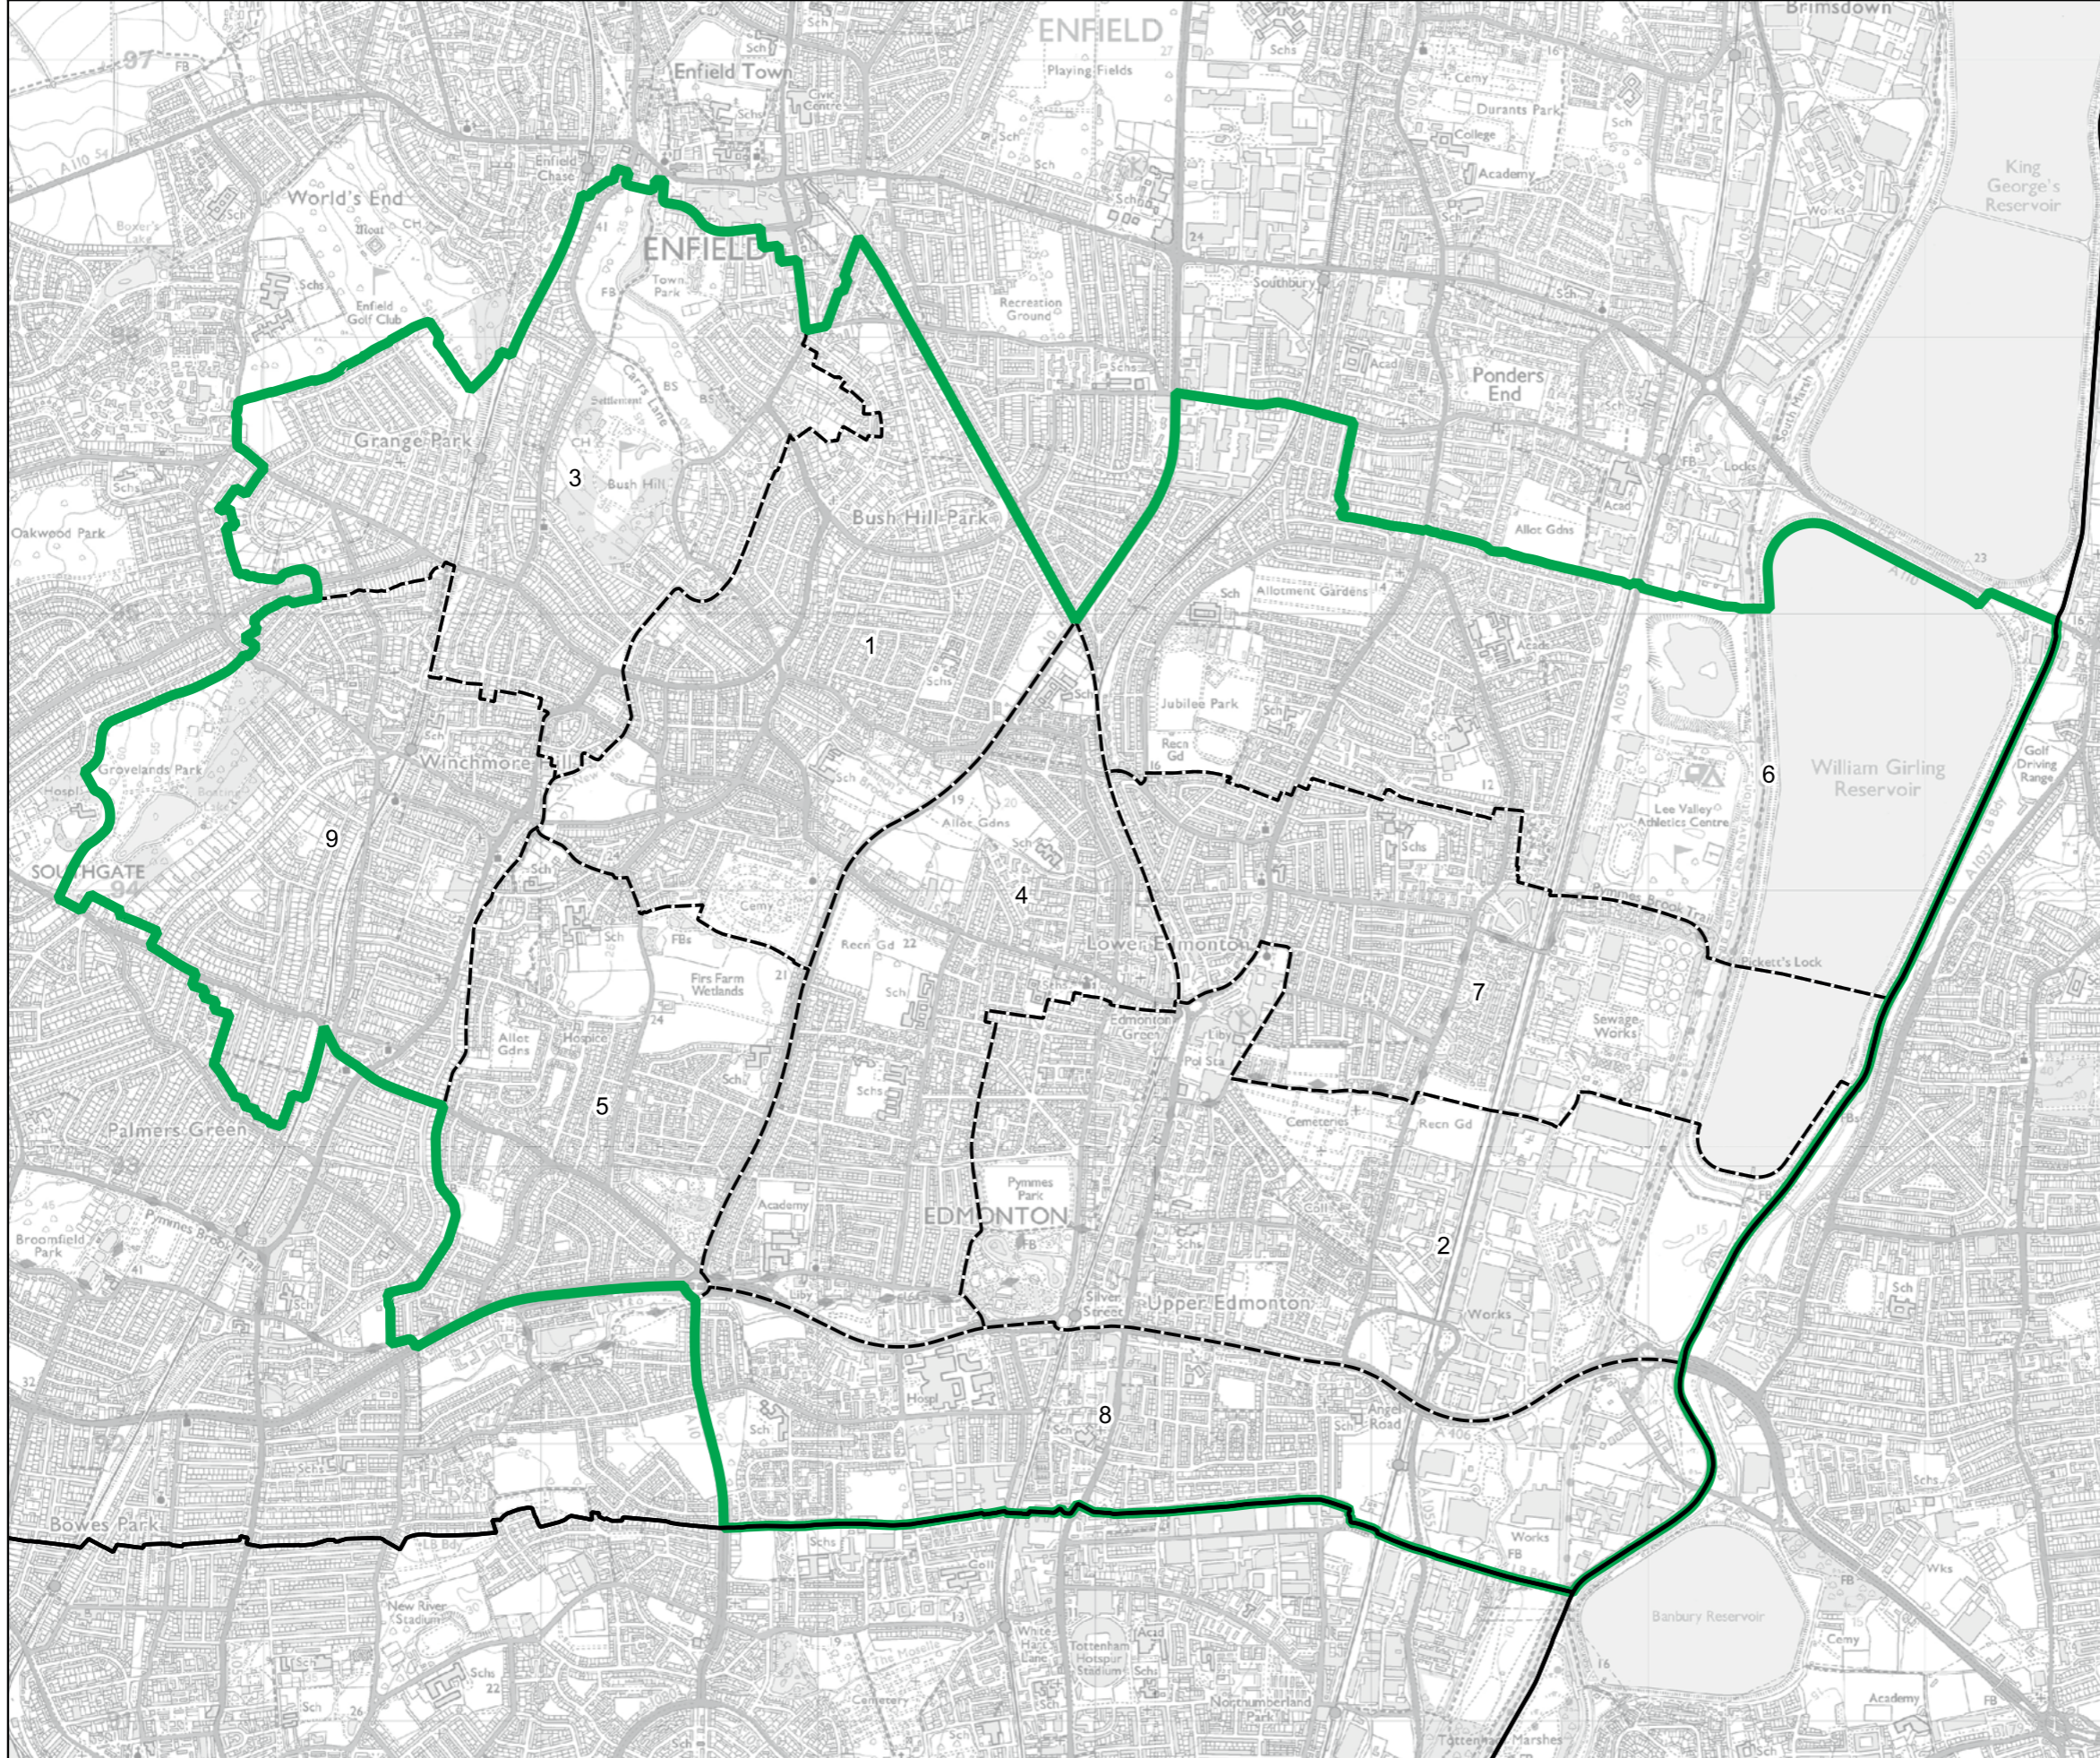

Wards:

- 1 Bush Hill Park
- 2 Edmonton Green
- 3 Grange Park
- 4 Haselbury
- 5 Highfield
- 6 Jubilee
- 7 Lower Edmonton
- 8 Upper Edmonton
- 9 Winchmore Hill

- Constituency
- Local Authorities
- Wards

0 0.3 0.6 km

© Crown copyright and database rights 2023 OS 100018289. You are permitted to use this data solely to enable you to respond to, or interact with, the organisation that provided you with the data. You are not permitted to copy, sub-licence, distribute or sell any of this data to third parties in any form. Third party rights to enforce the terms of this licence shall be reserved to OS.

Edmonton and Winchmore Hill Borough Constituency