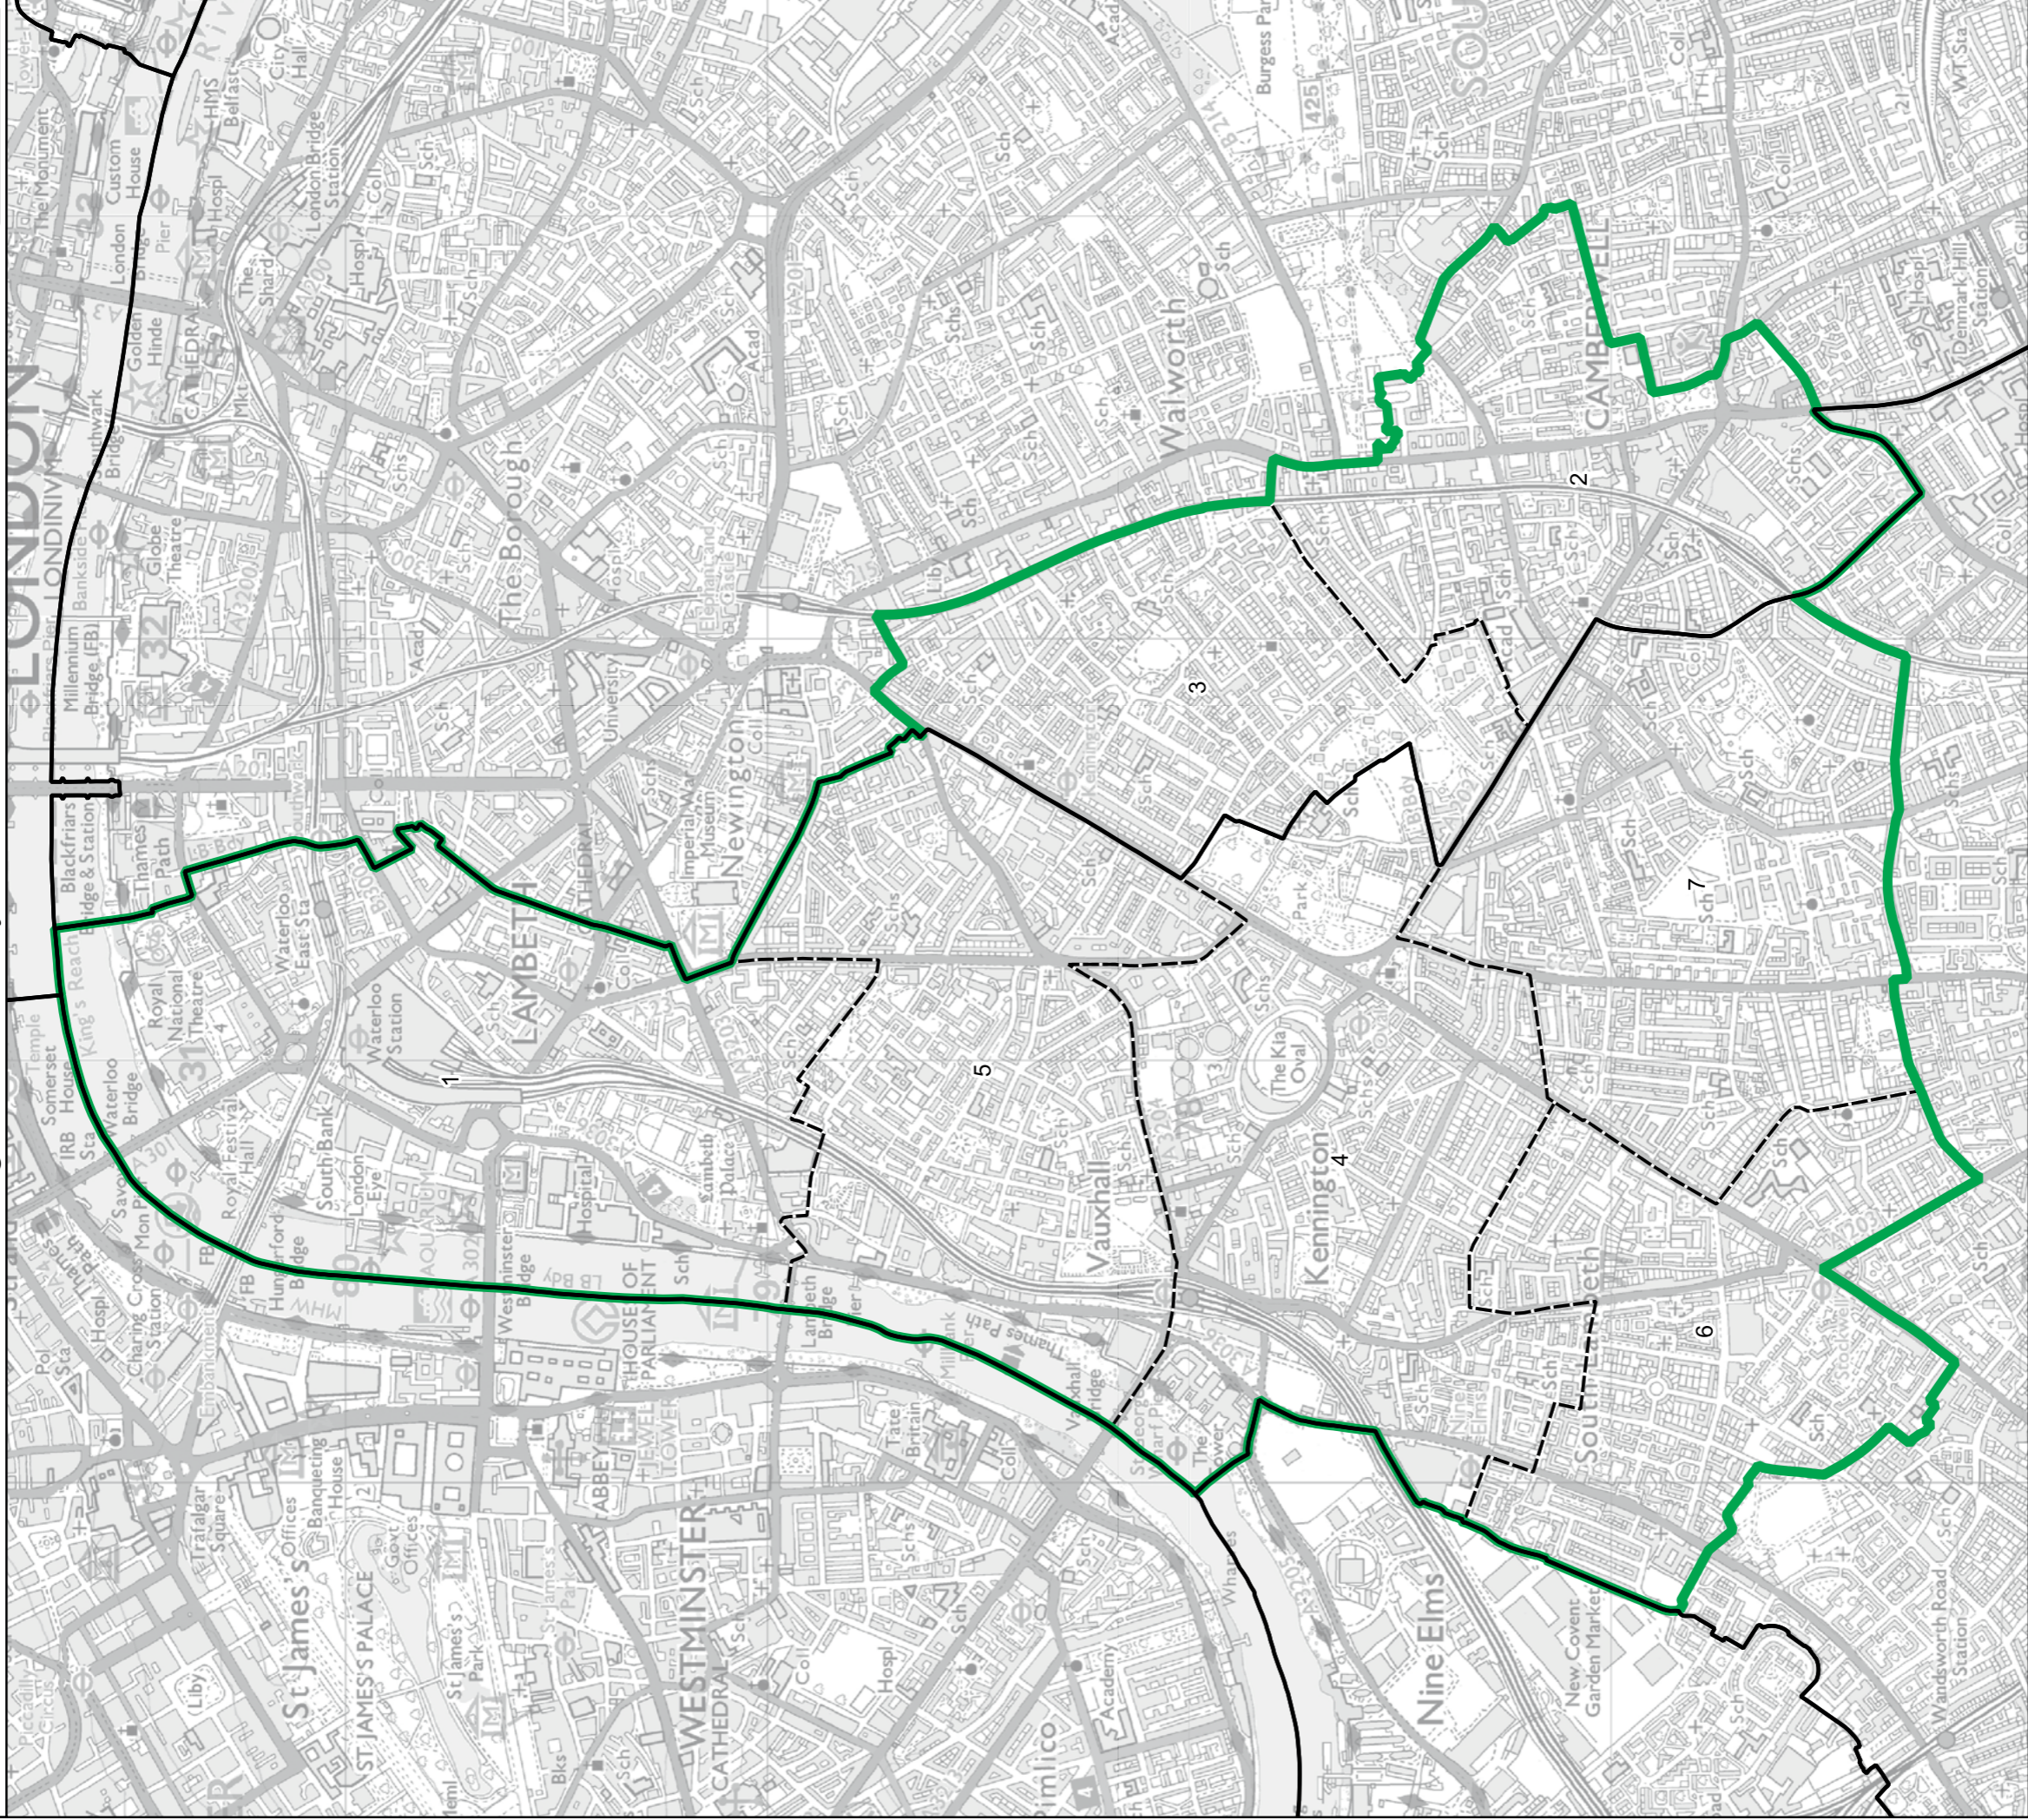

Boundary Commission for England - Final Recommendations for the London Region Vauxhall and Camberwell Green Borough Constituency - Electorate 69,995

1. Wards:
2. 1 Bishop's
   - 2 Camberwell Green
   - 3 Newington
   - 4 Oval
   - 5 Prince's
   - 6 Stockwell
   - 7 Vassall

- Constituency
- Local Authorities
- Wards

0 0.2 0.4 km

N

© Crown copyright and database rights 2023 OS 100018269. You are permitted to use this data solely to enable you to respond to, or interact with, the organisation that provided you with the data. You are not permitted to copy, sub-licence, distribute or sell any of this data to third parties in any form. Third party rights to enforce the terms of this licence shall be reserved to OS.

Vauxhall and Camberwell Green Borough Constituency