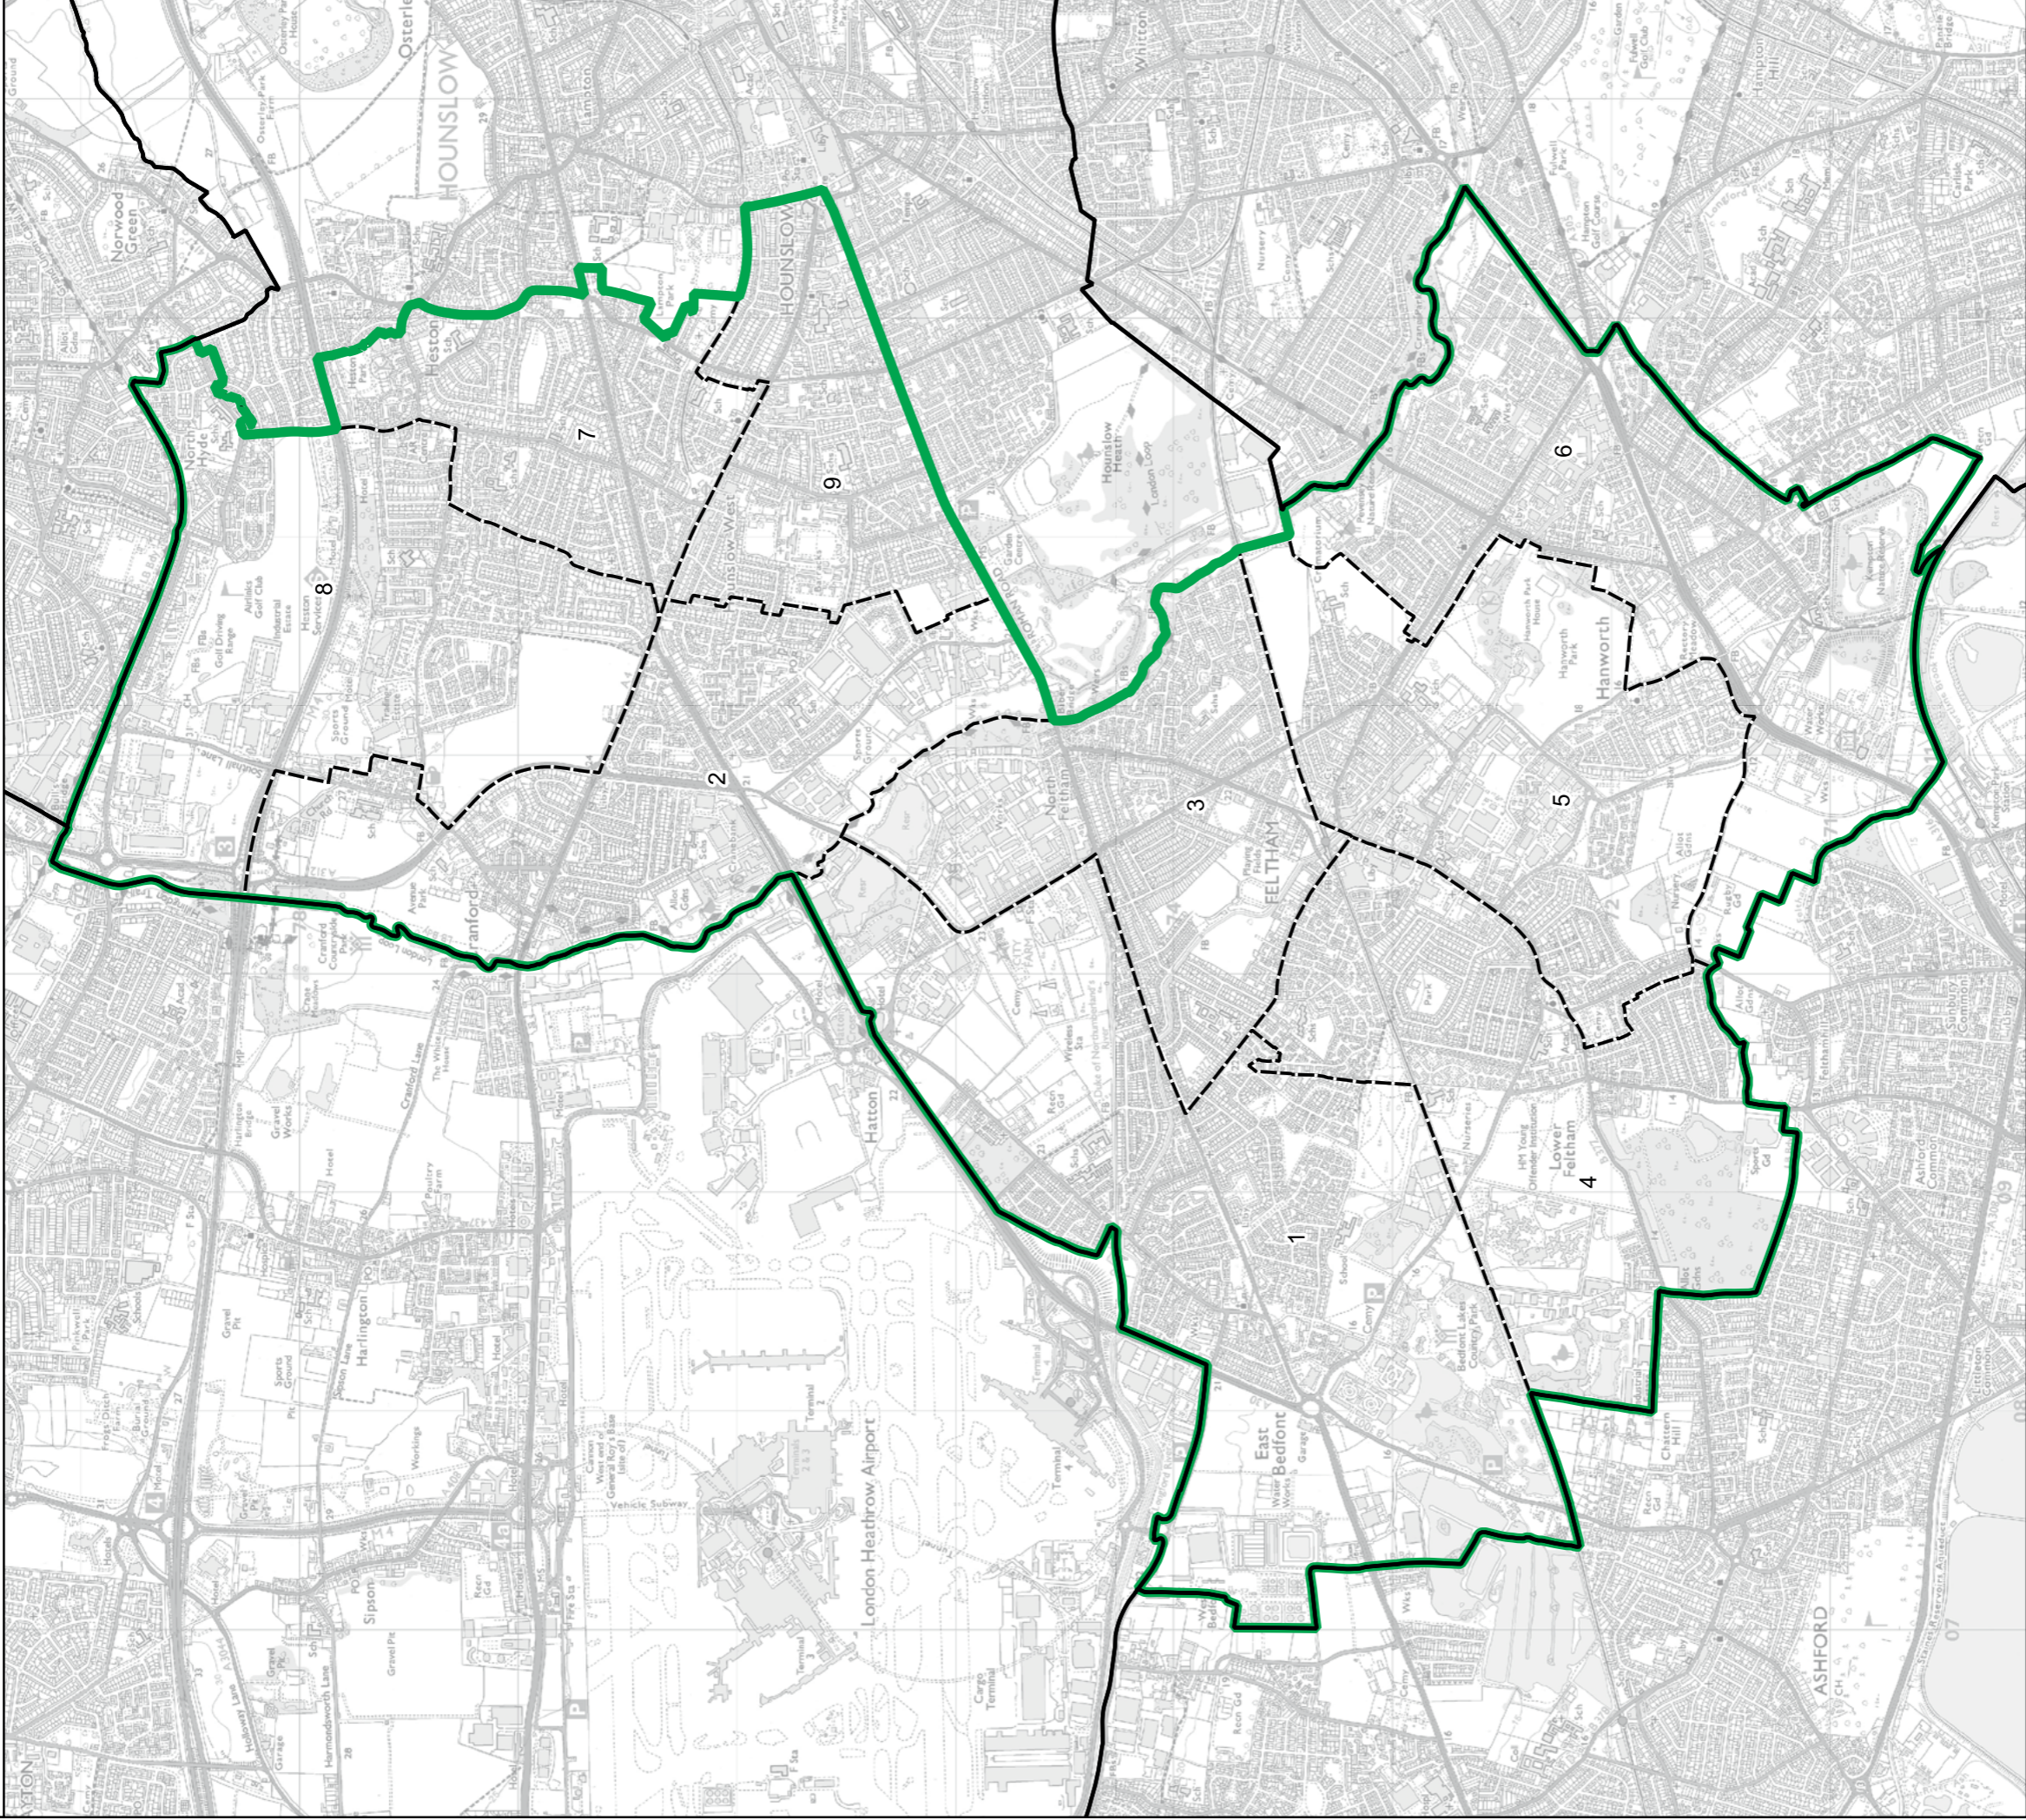

Boundary Commission for England - Final Recommendations for the London Region
Feltham and Heston Borough Constituency - Electorate 75,226

1. **Wards:**
2. 1 Bedfont
   - 2 Cranford
   - 3 Feltham North
   - 4 Feltham West
   - 5 Hanworth Park
   - 6 Hanworth Village
   - 7 Heston Central
   - 8 Heston West
   - 9 Hounslow West

- Constituency
- Local Authorities
- Wards

© Crown copyright and database rights 2023 OS 100018269. You are permitted to use this data solely to enable you to respond to, or interact with, the organisation that provided you with the data. You are not permitted to copy, sub-licence, distribute or sell any of this data to third parties in any form. Third party rights to enforce the terms of this licence shall be reserved to OS.

Feltham and Heston Borough Constituency