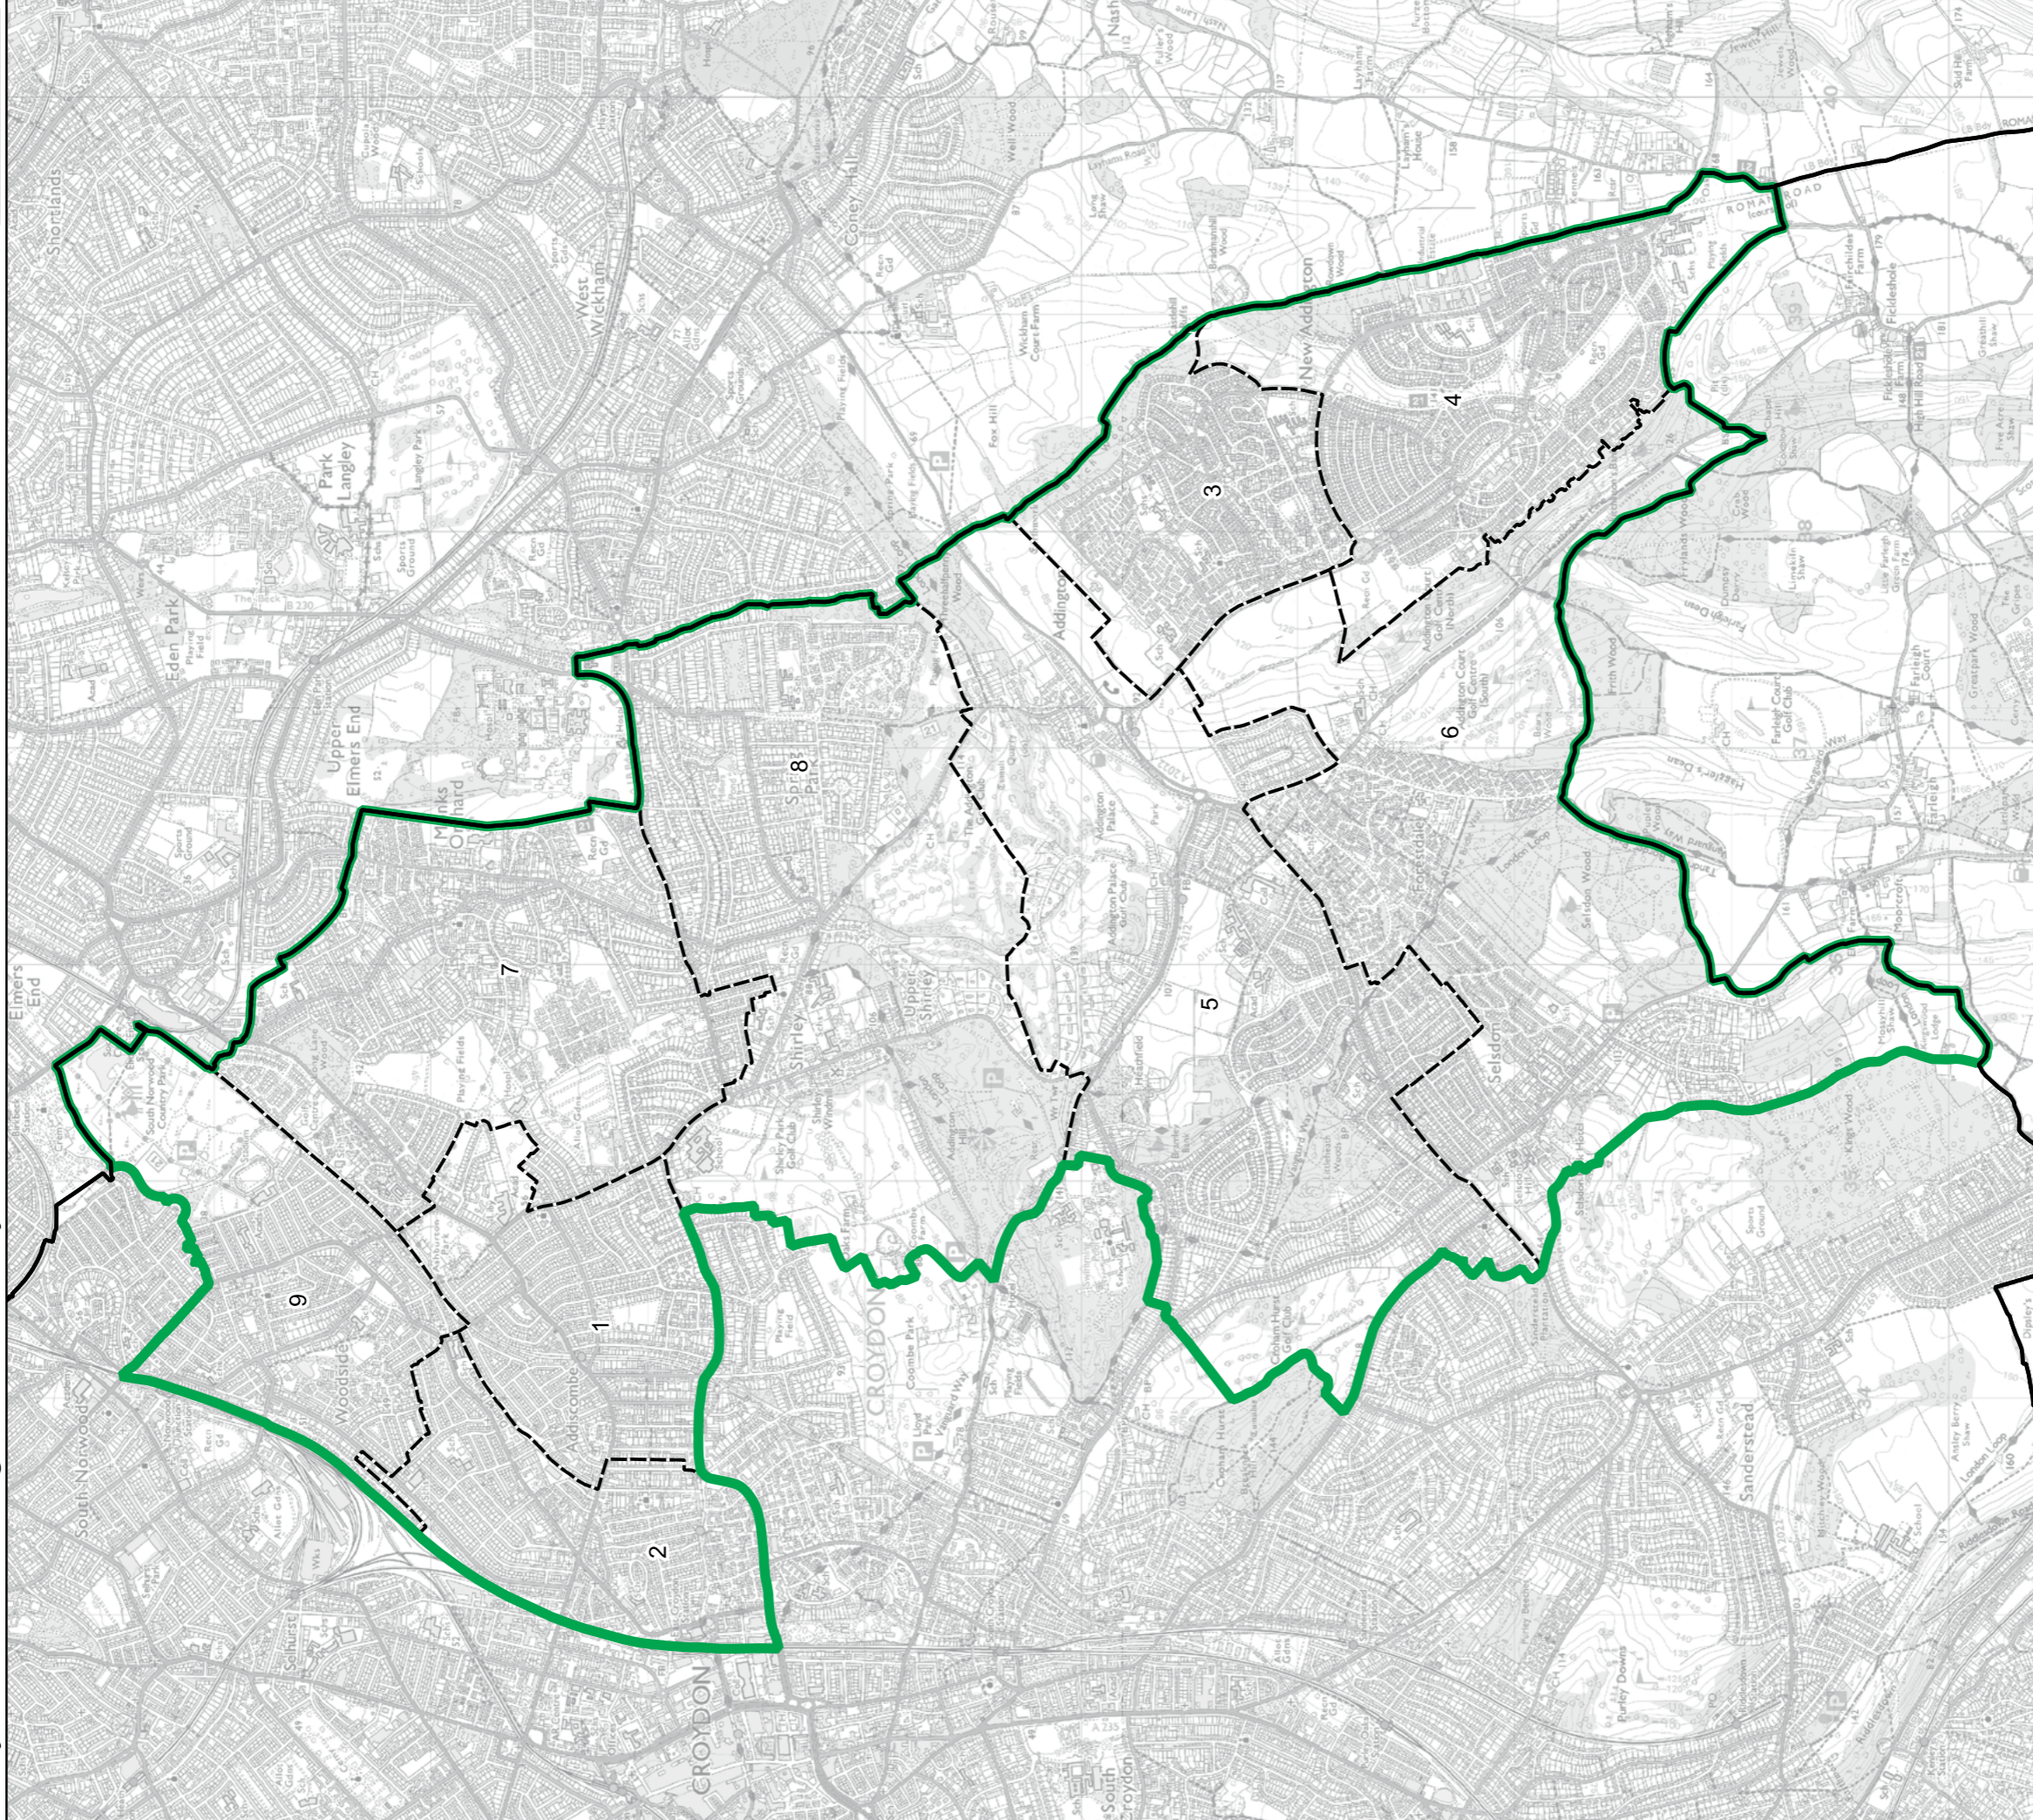

Boundary Commission for England - Final Recommendations for the London Region
Croydon East Borough Constituency - Electorate 75,346

Wards:

- 1 Addiscombe East
- 2 Addiscombe West
- 3 New Addington North
- 4 New Addington South
- 5 Seisdon & Addington Village
- 6 Seisdon Vale & Forestdale
- 7 Shirley North
- 8 Shirley South
- 9 Woodside (Part)

- Constituency
- Local Authorities
- Wards

© Crown copyright and database rights 2023 OS 100018269. You are permitted to use this data solely to enable you to respond to, or interact with, the organisation that provided you with the data. You are not permitted to copy, sub-licence, distribute or sell any of this data to third parties in any form. Third party rights to enforce the terms of this licence shall be reserved to OS.

Croydon East Borough Constituency