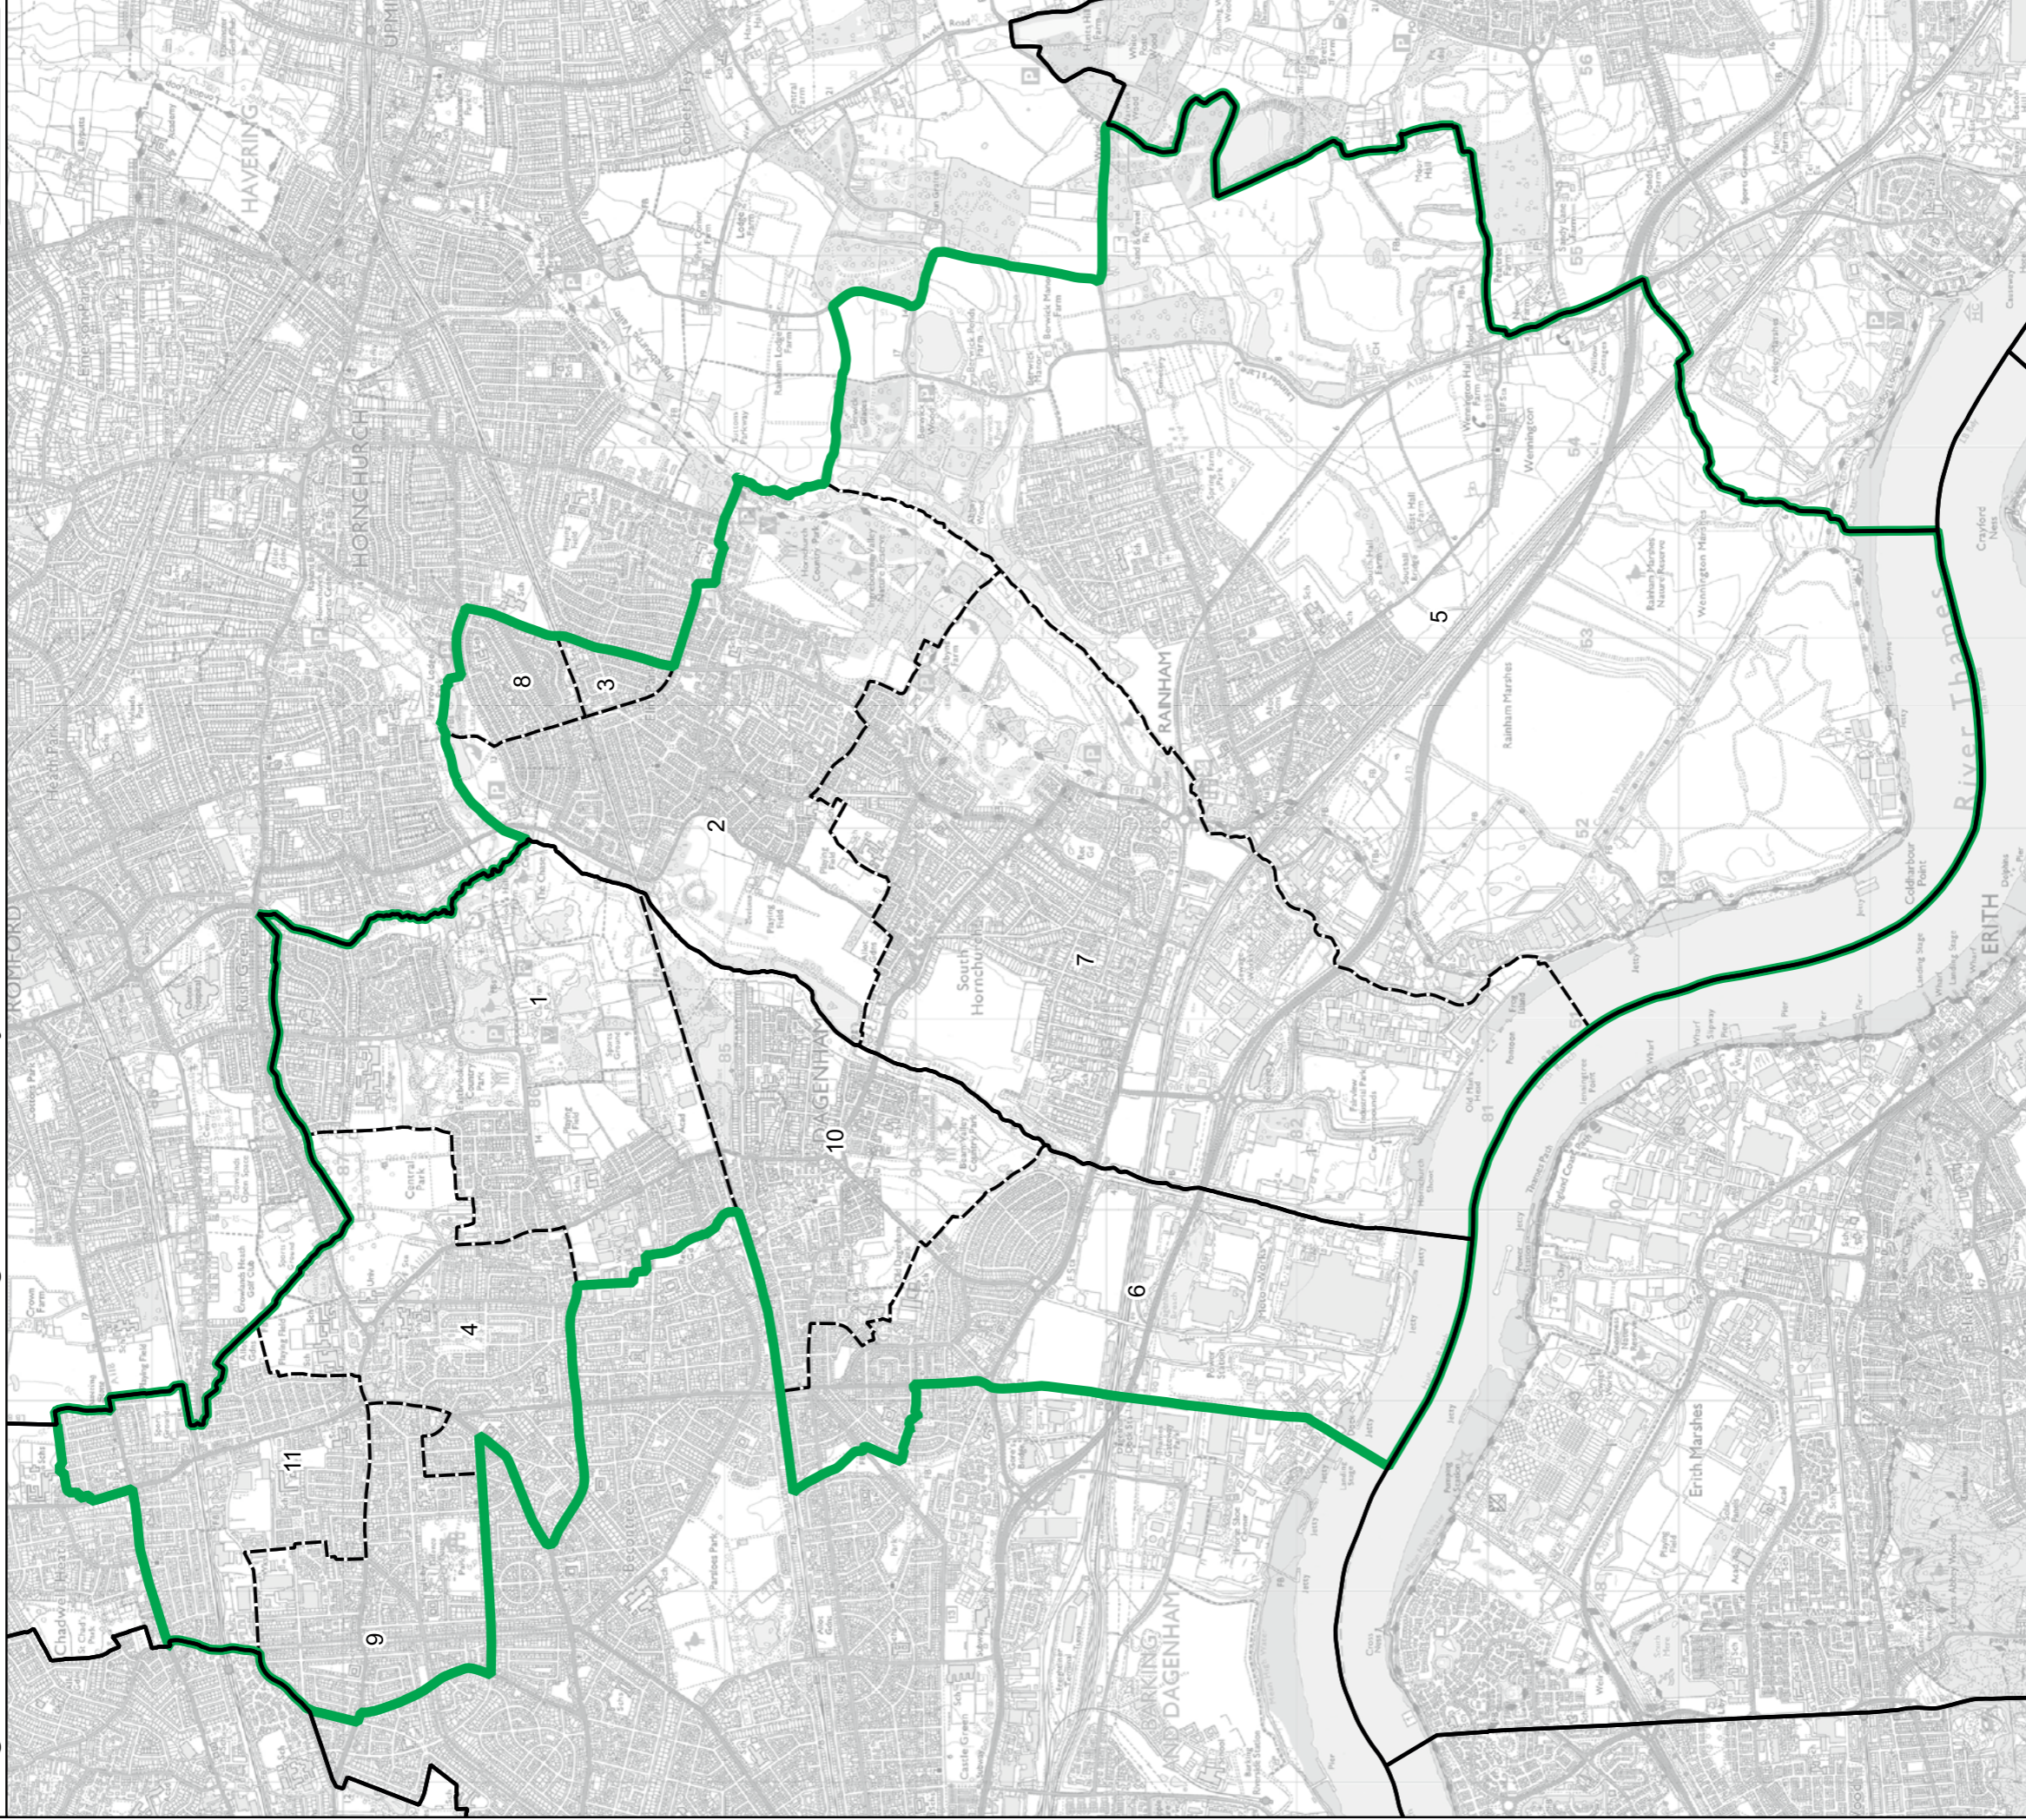

Boundary Commission for England - Final Recommendations for the London Region
Dagenham and Rainham Borough Constituency - Electorate 73,627

Constituency (thick green line)
Local Authorities (solid black line)
Wards (dashed black line)

1. **Wards:**
2. 1 Eastbrook
   - 2 Elm Park
   - 3 Hacton (Part)
   - 4 Heath
   - 5 Rainham and Wennington
   - 6 River
   - 7 South Hornchurch
   - 8 St. Andrew's (Part)
   - 9 Valence
   - 10 Village
   - 11 Whalebone

© Crown copyright and database rights 2023 OS 100018269. You are permitted to use this data solely to enable you to respond to, or interact with, the organisation that provided you with the data. You are not permitted to copy, sub-licence, distribute or sell any of this data to third parties in any form. Third party rights to enforce the terms of this licence shall be reserved to OS.

Dagenham and Rainham Borough Constituency