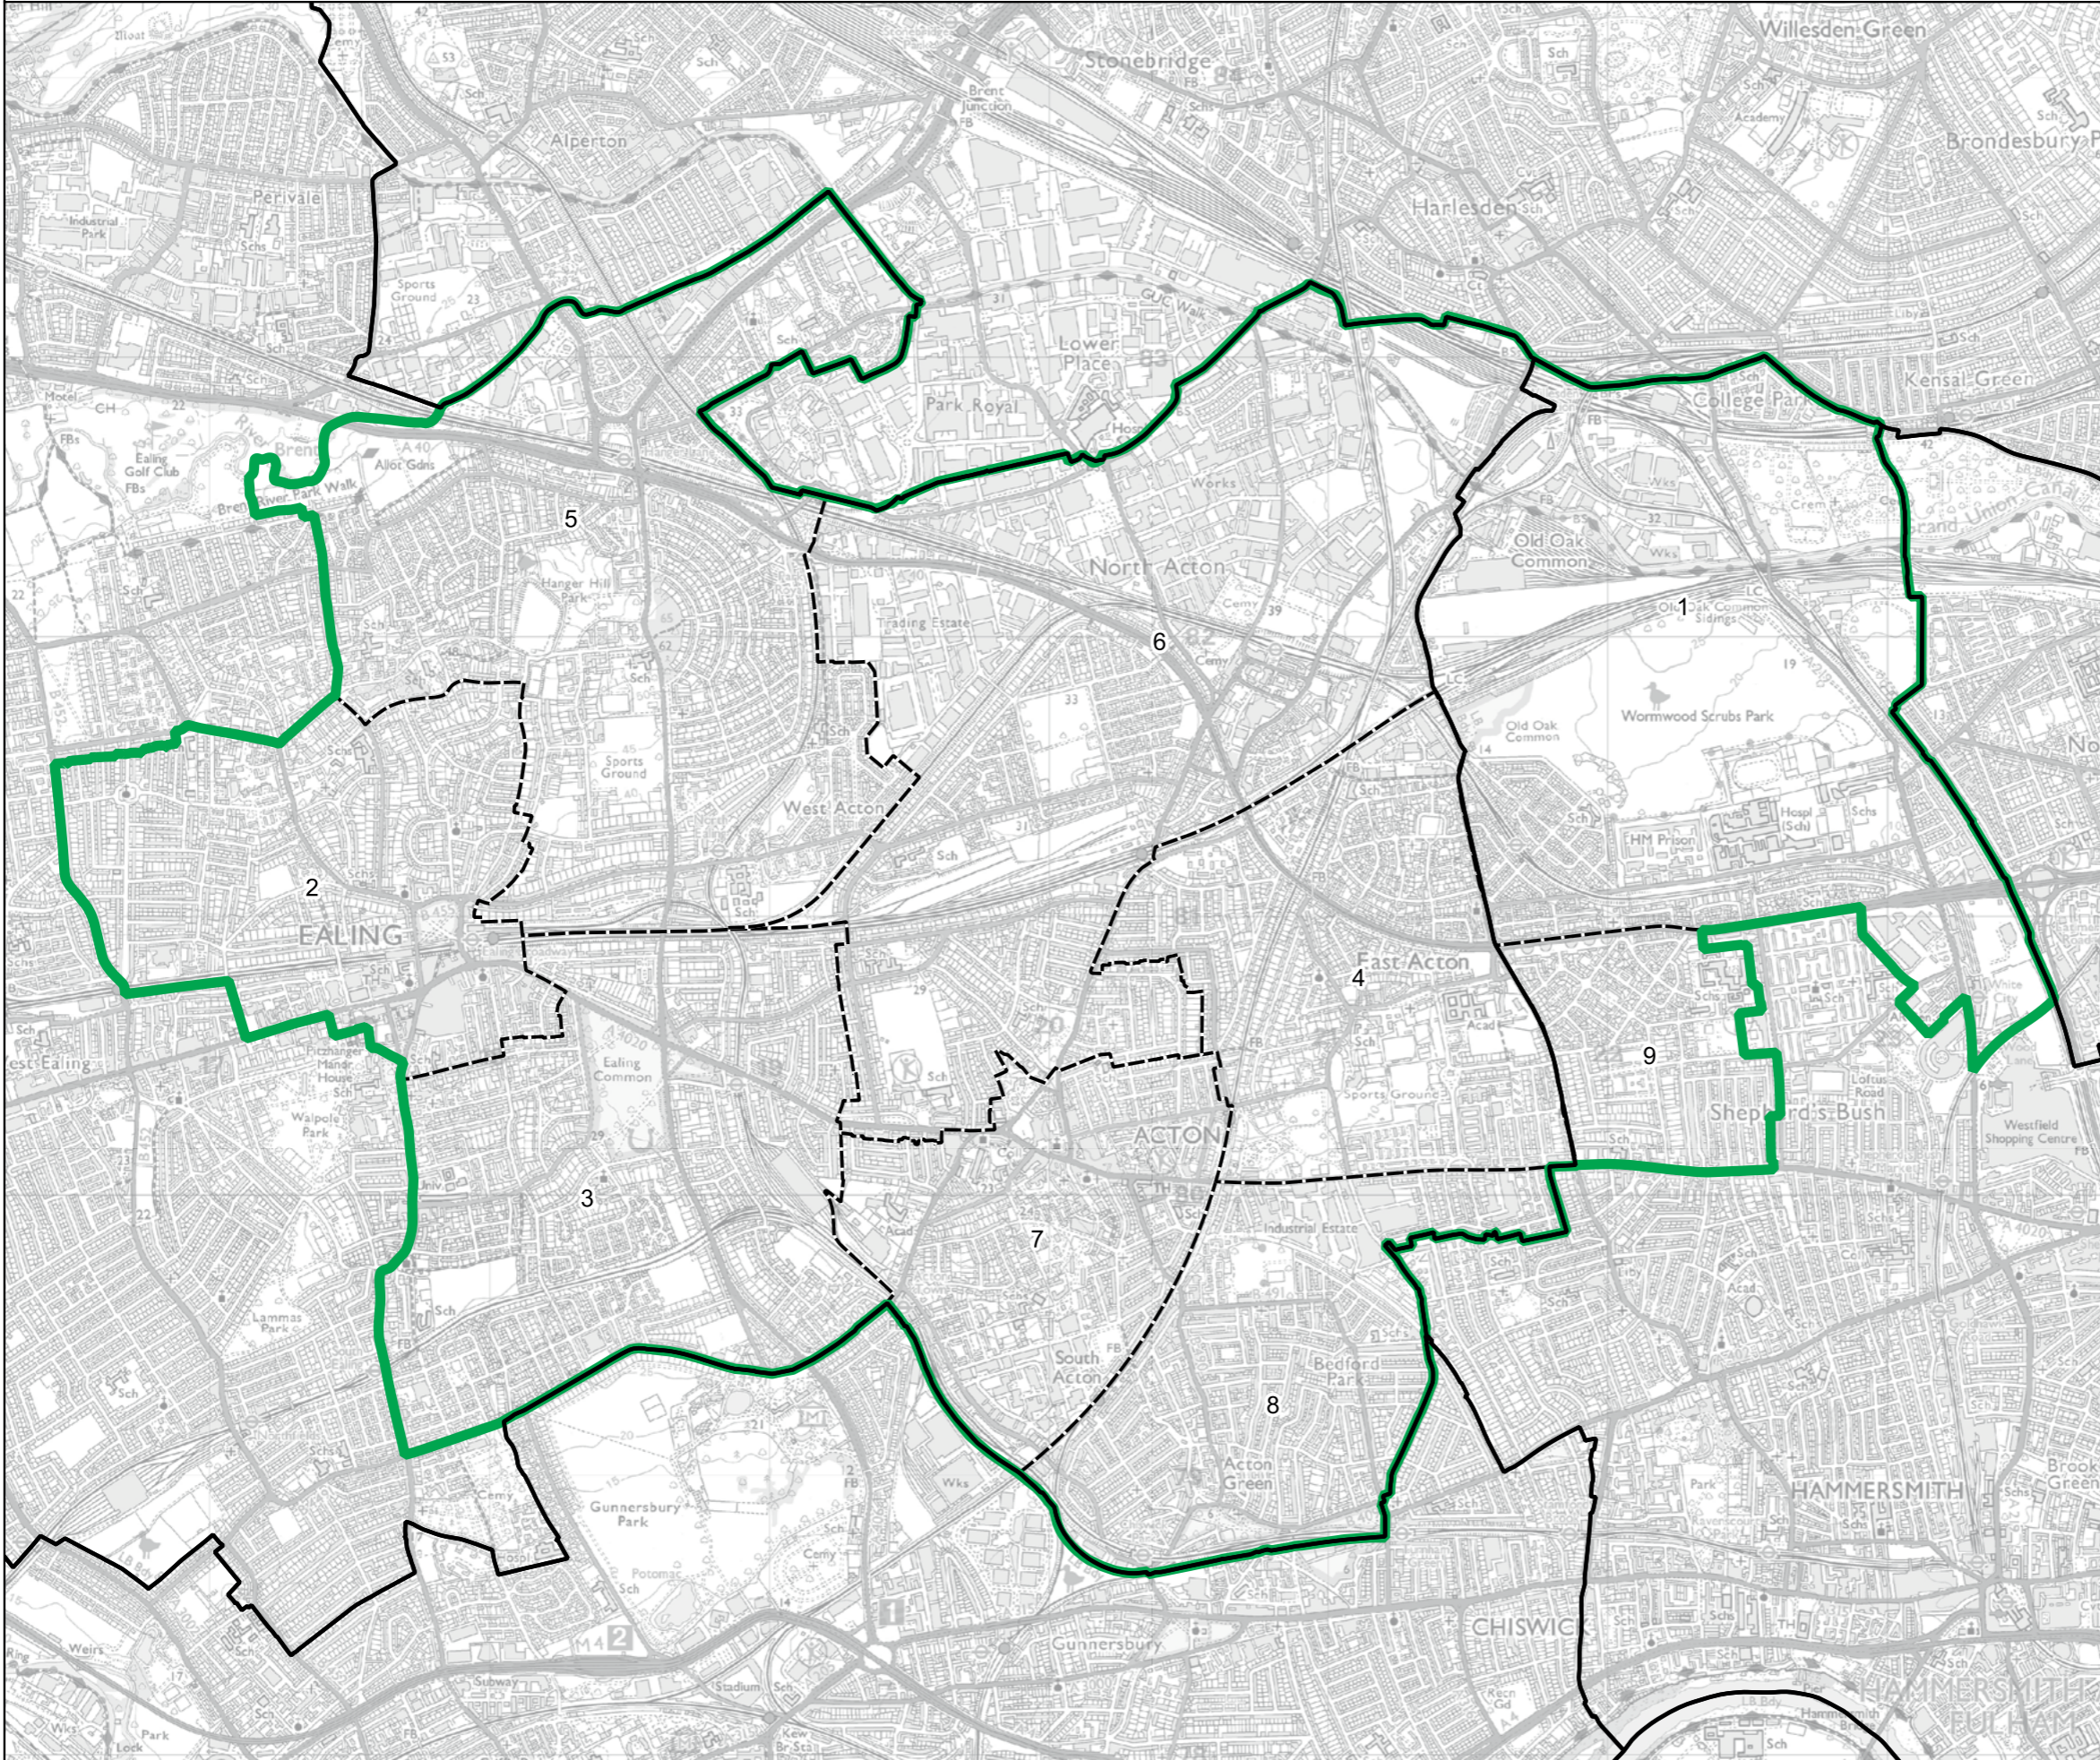

Dulwich and West Norwood Borough Constituency

Wards:

- 1 College Park & Old Oak
- 2 Ealing Broadway
- 3 Ealing Common
- 4 East Acton
- 5 Hanger Hill
- 6 North Acton
- 7 South Acton
- 8 Southfield
- 9 Wormholt