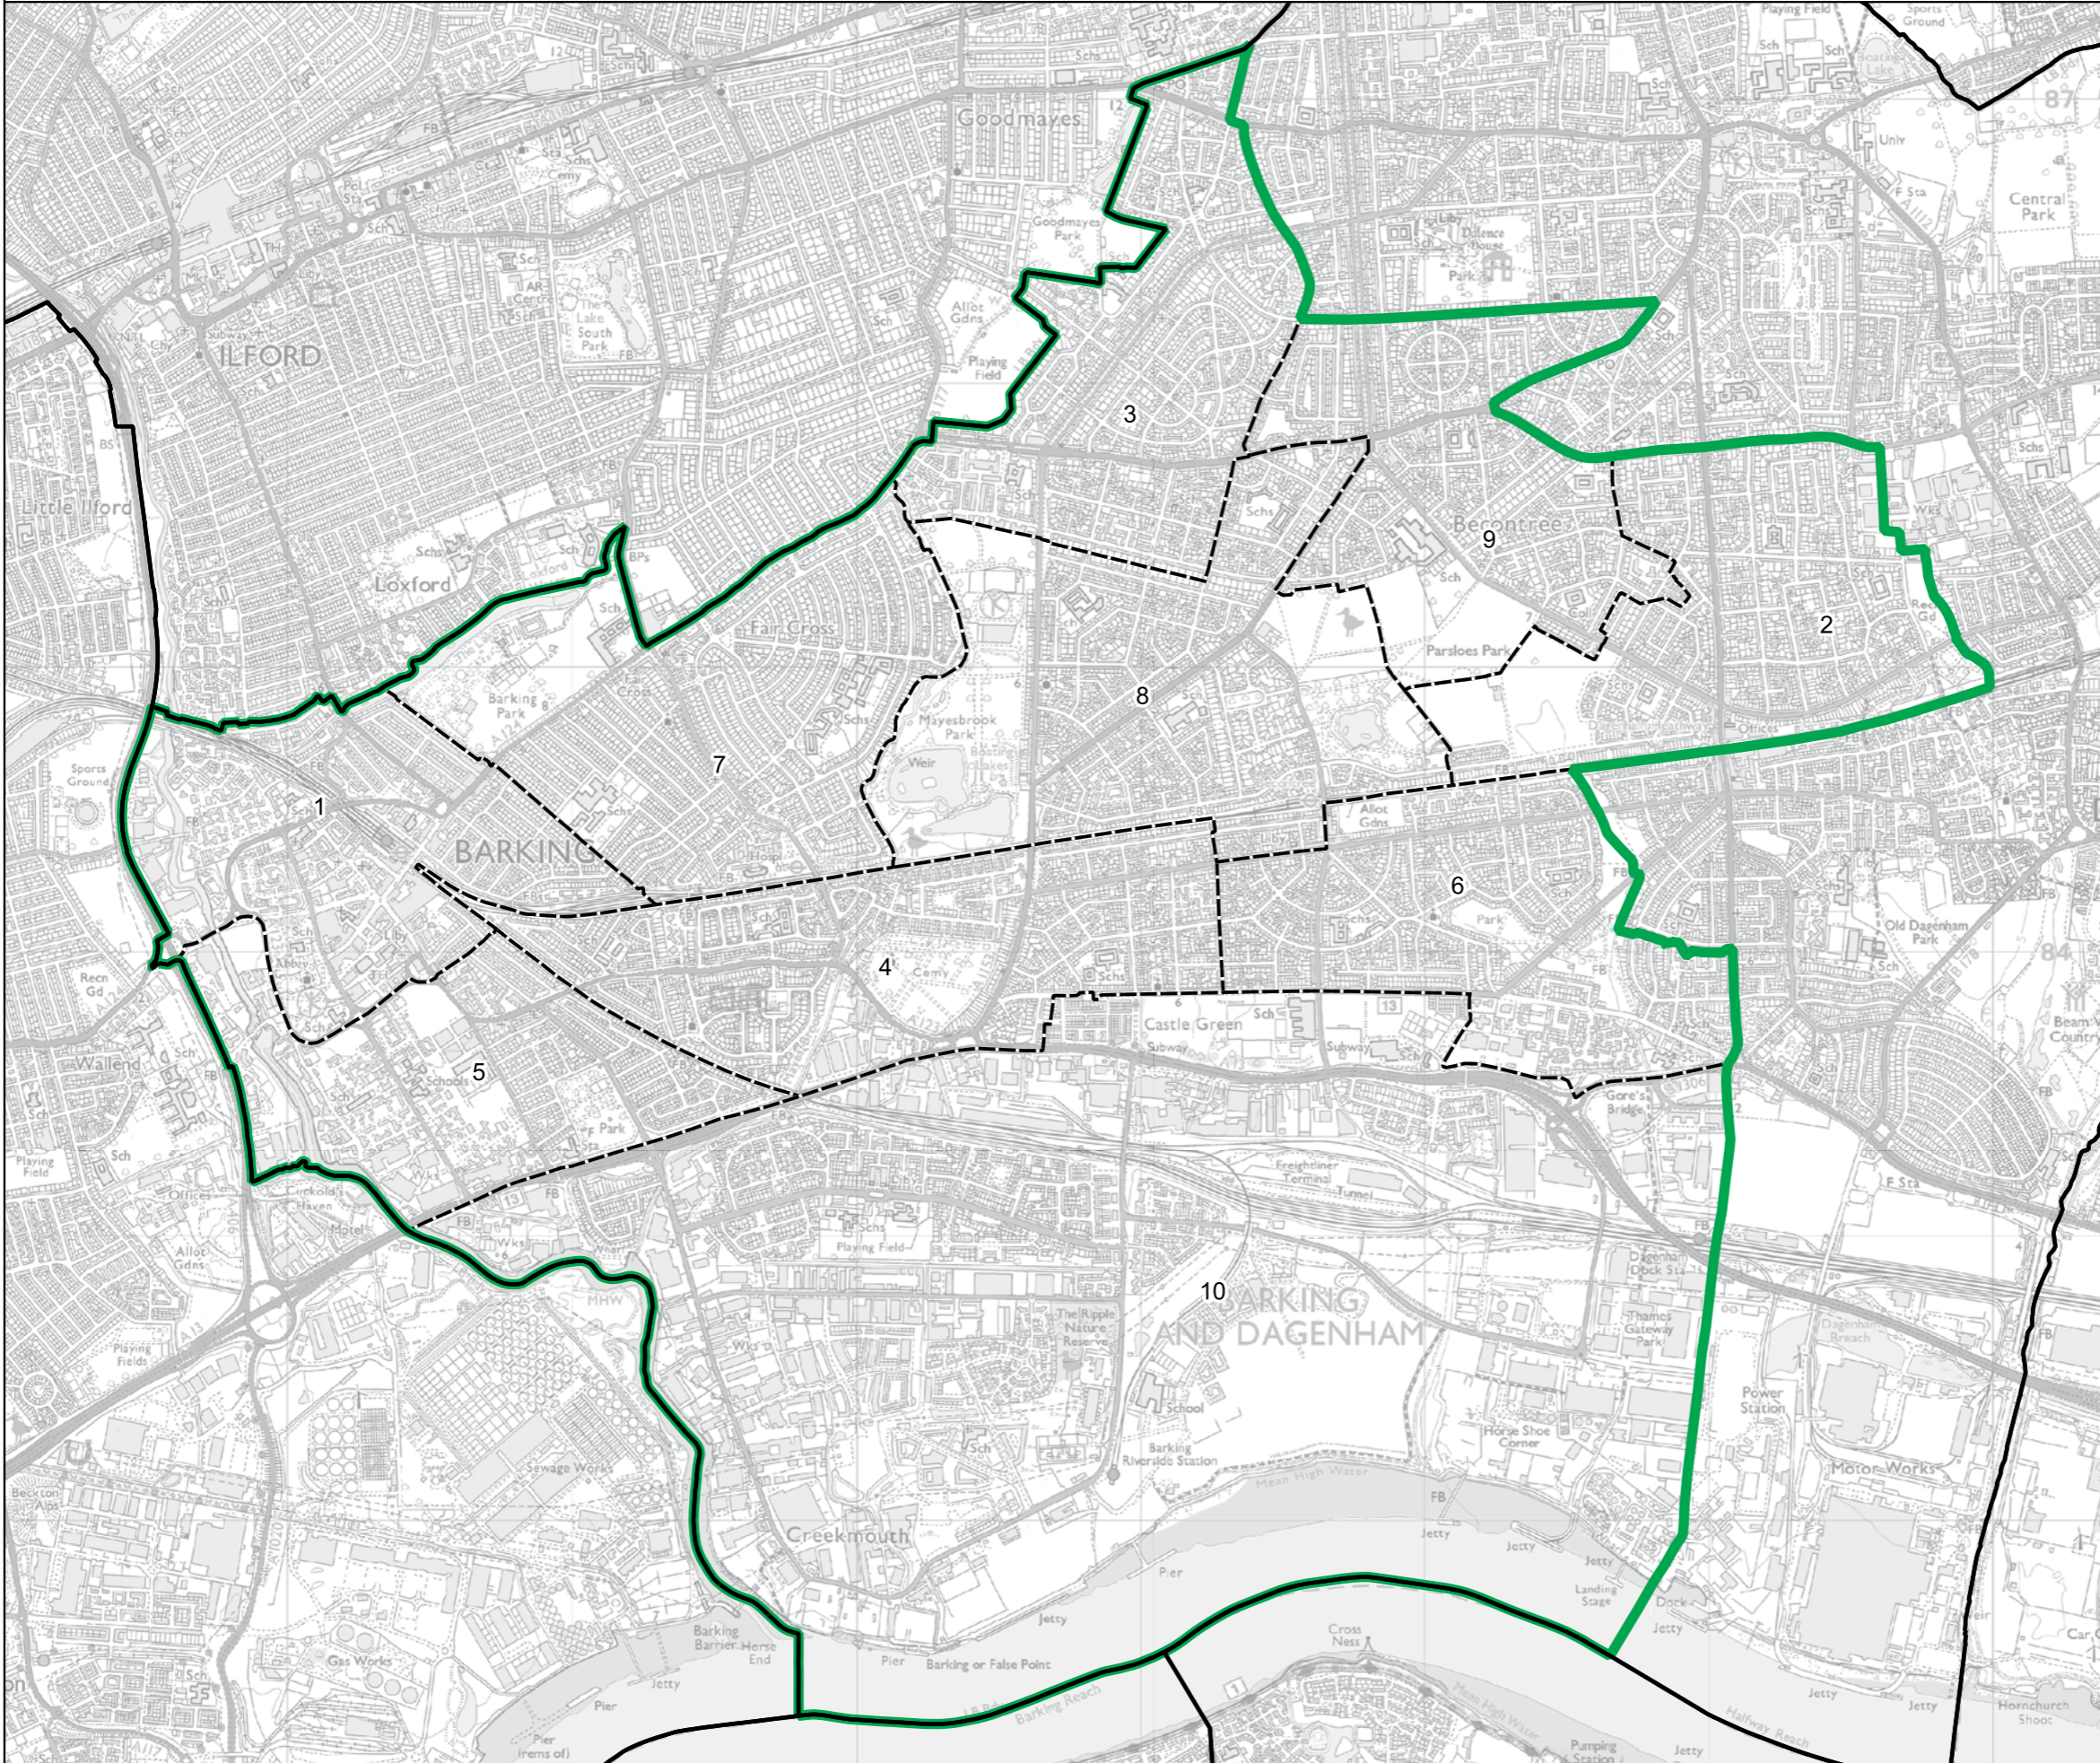

Boundary Commission for England - Final Recommendations for the London Region

Barking Borough Constituency - Electorate 71,822

- Wards:
- 1 Abbey
 - 2 Alibon
 - 3 Becontree
 - 4 Eastbury
 - 5 Gascoigne
 - 6 Goresbrook
 - 7 Longbridge
 - 8 Mayesbrook
 - 9 Parsloes
 - 10 Thames