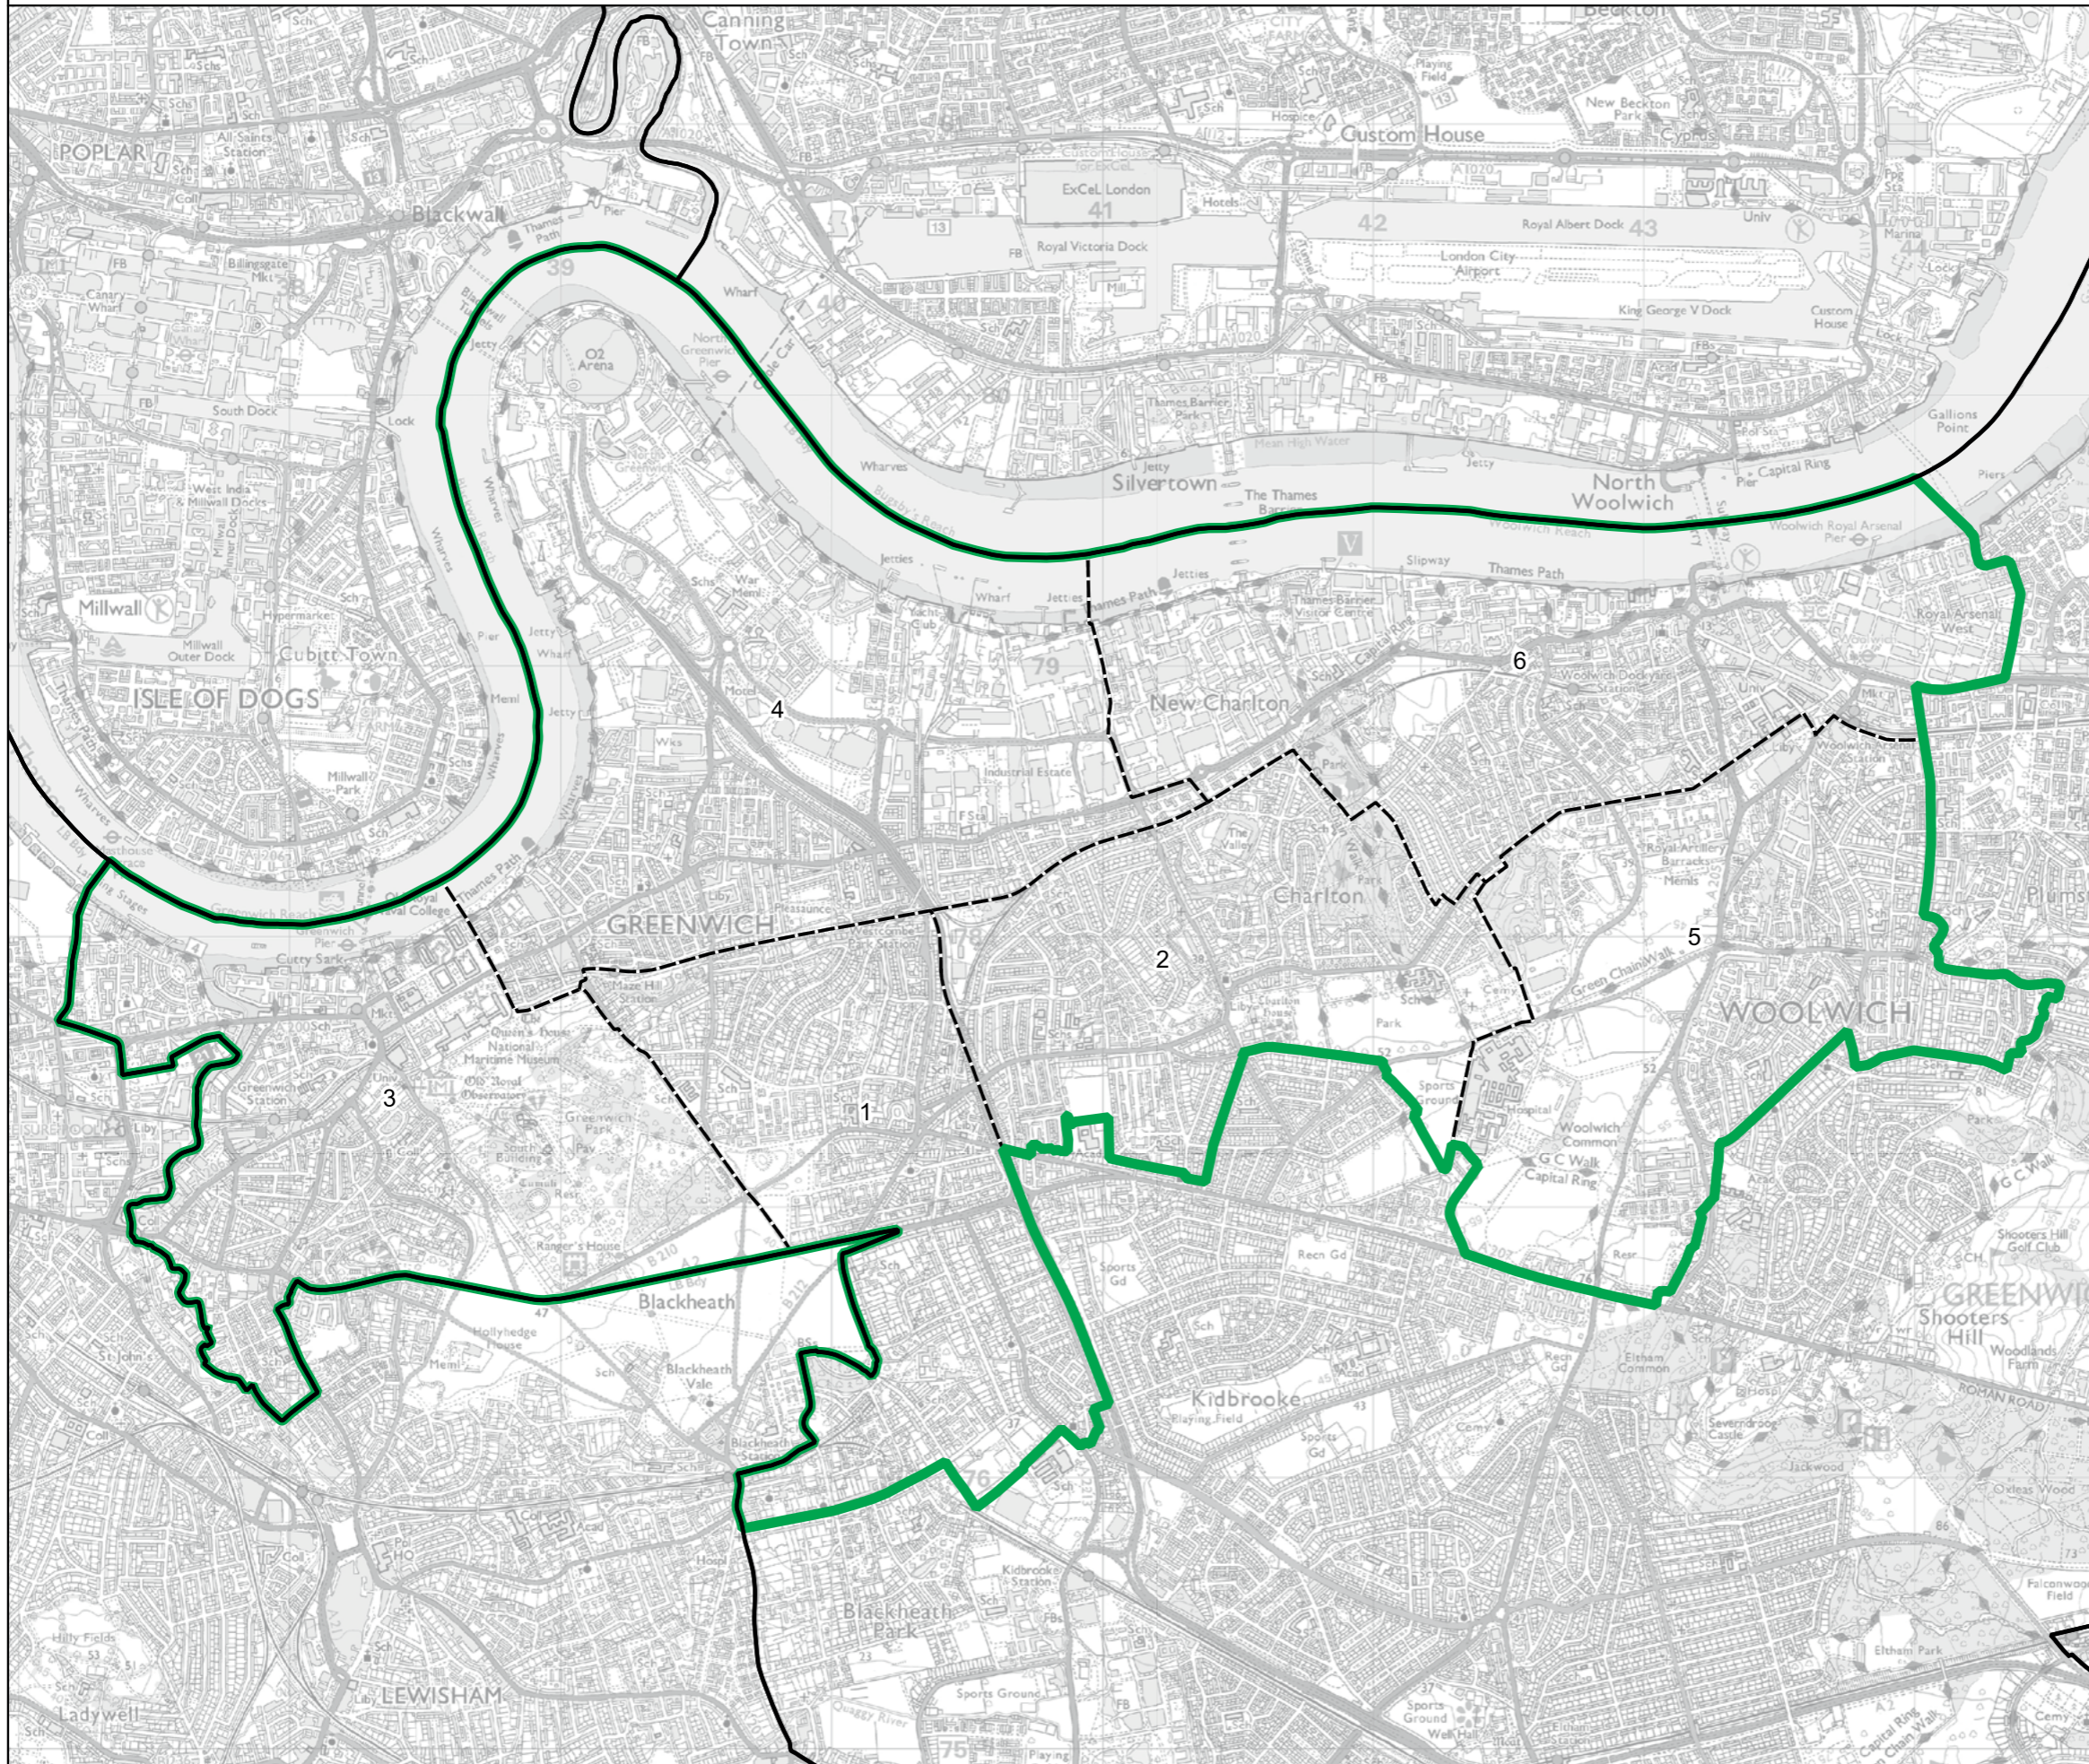

Wards:

- 1 Blackheath Westcombe
- 2 Charlton
- 3 Greenwich West
- 4 Peninsula
- 5 Woolwich Common
- 6 Woolwich Riverside

- Constituency
- Local Authorities
- Wards

0 0.3 0.6 km

© Crown copyright and database rights 2023 OS 100018289. You are permitted to use this data solely to enable you to respond to, or interact with, the organisation that provided you with the data. You are not permitted to copy, sub-licence, distribute or sell any of this data to third parties in any form. Third party rights to enforce the terms of this licence shall be reserved to OS.

Greenwich and Woolwich Borough Constituency