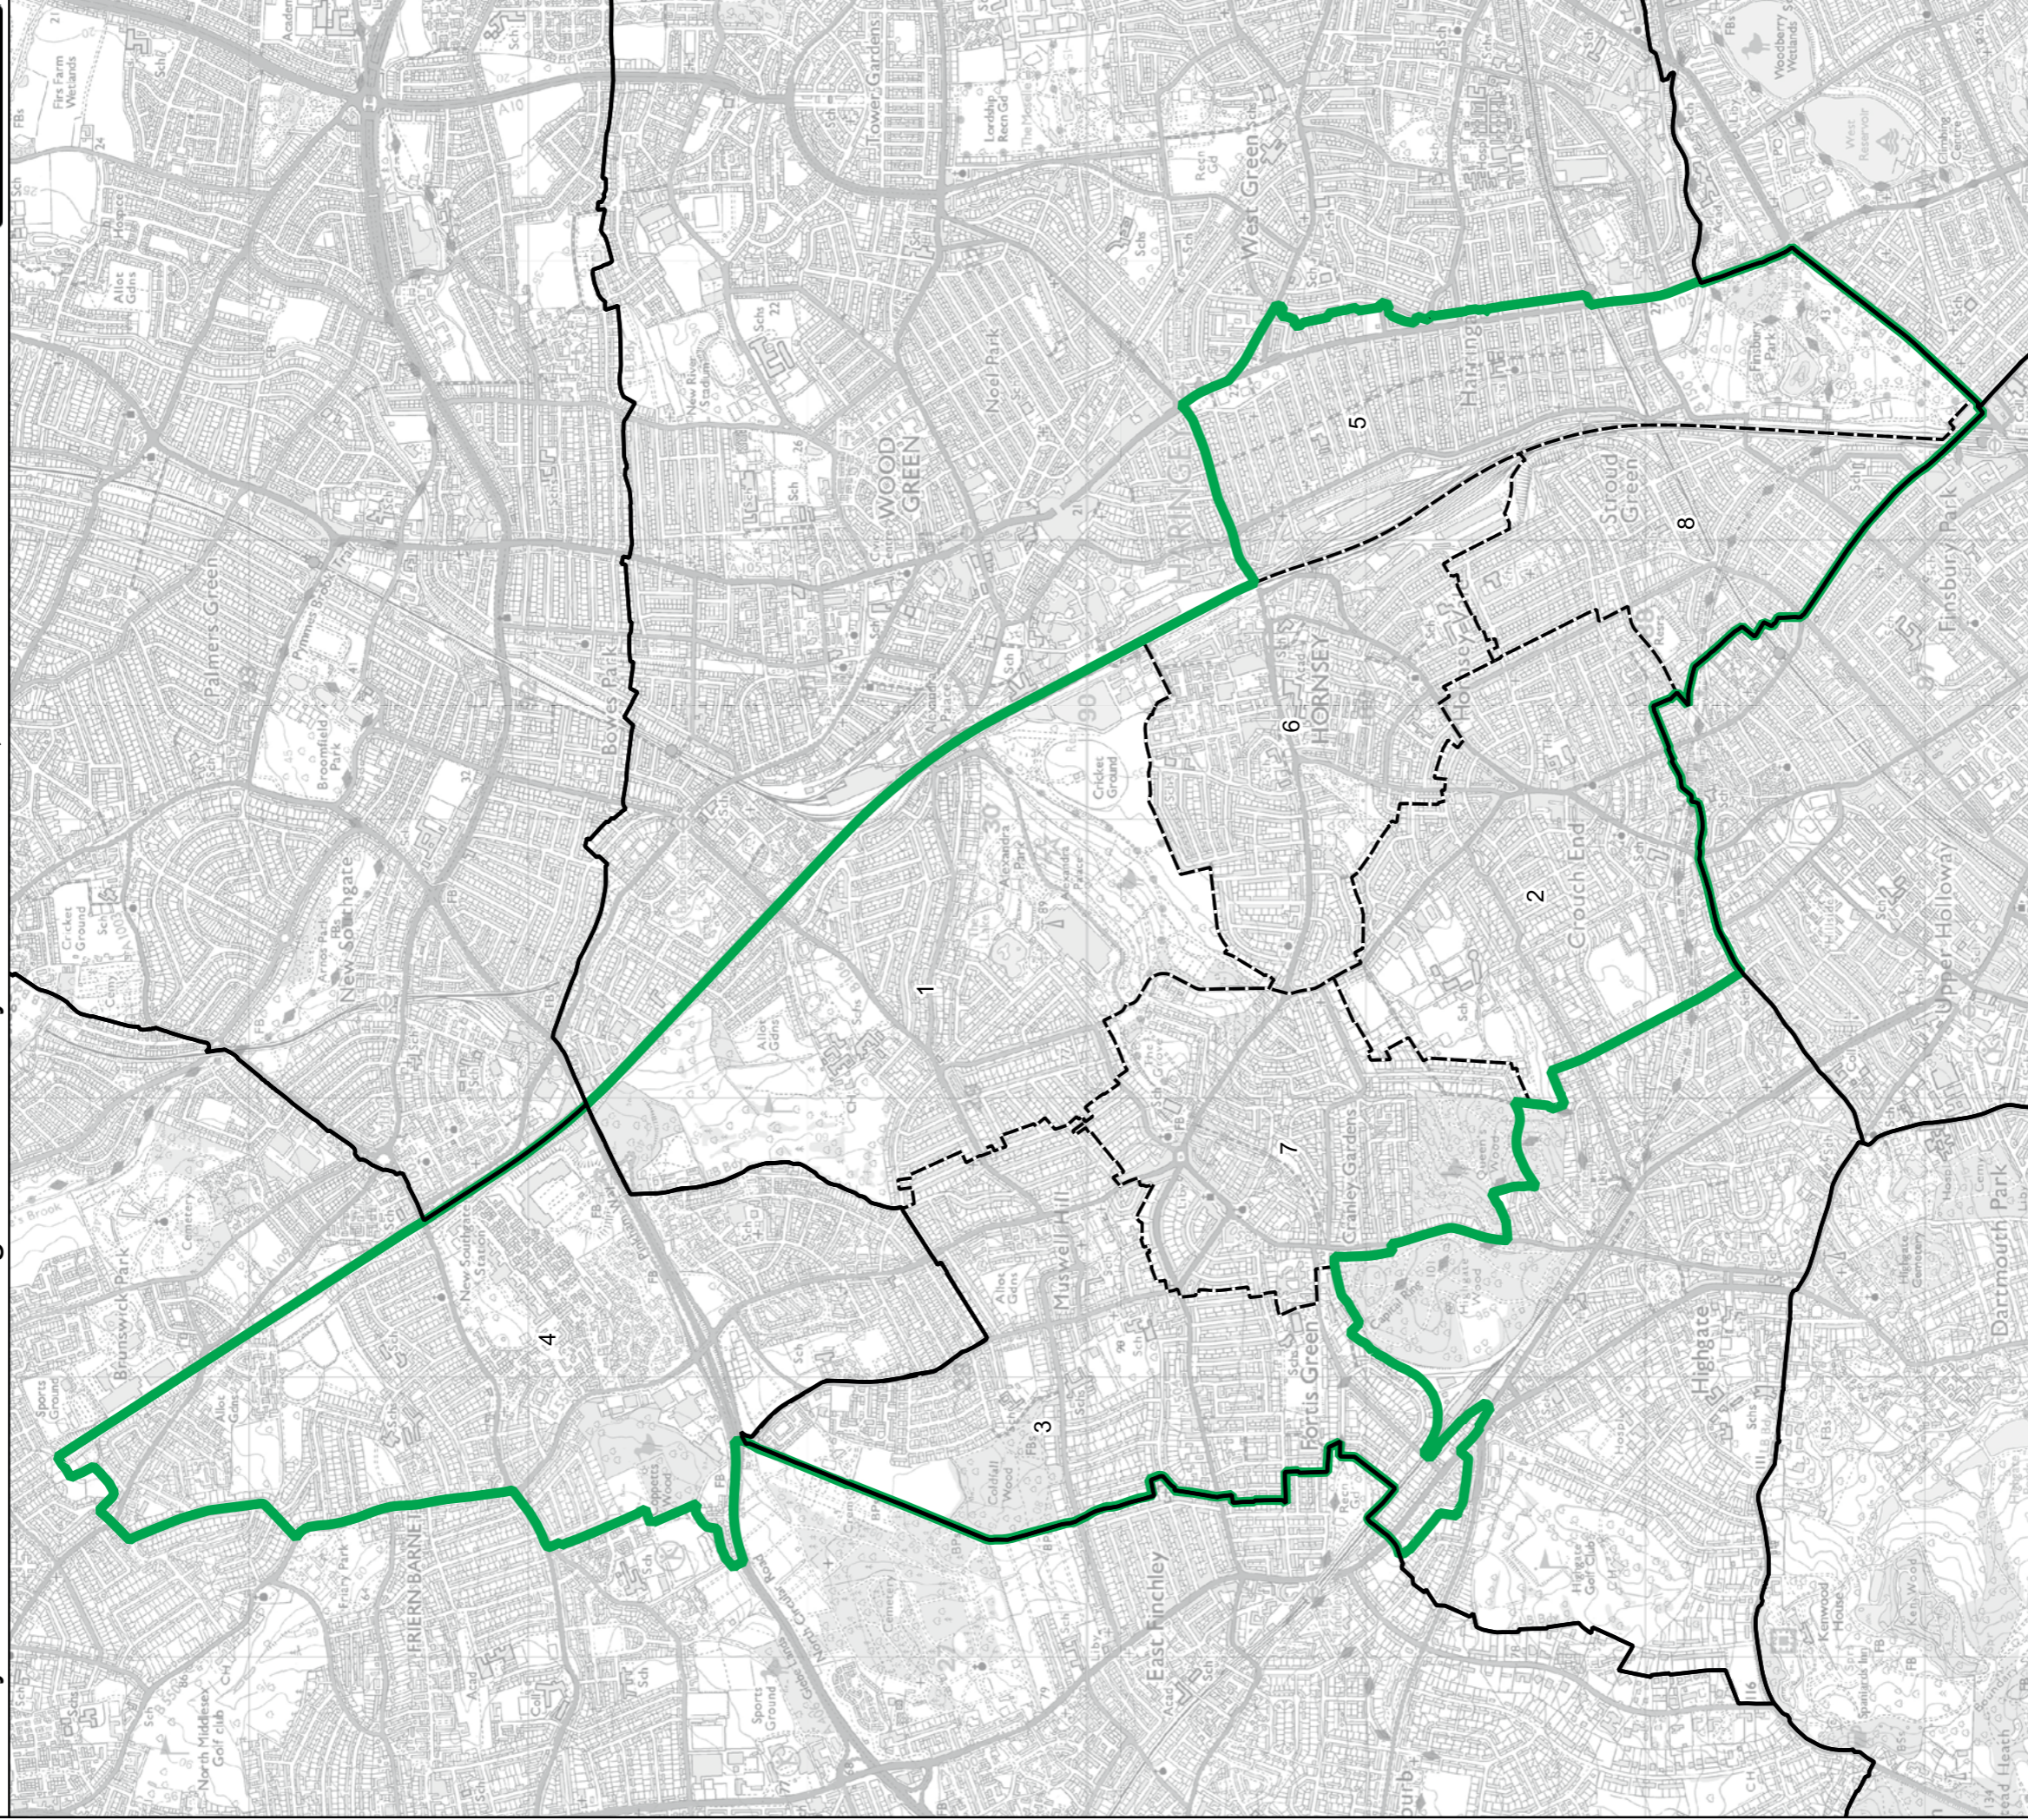

Boundary Commission for England - Final Recommendations for the London Region
Hornsey and Friern Barnet Borough Constituency - Electorate 70,565

1. **Wards:**
1. 1 Alexandra Park
  2. 2 Crouch End
  3. 3 Fortis Green
  4. 4 Friern Barnet
  5. 5 Harringay
  6. 6 Hornsey
  7. 7 Muswell Hill
  8. 8 Stroud Green

- Constituency
- Local Authorities
- Wards

© Crown copyright and database rights 2023 OS 100018269. You are permitted to use this data solely to enable you to respond to, or interact with, the organisation that provided you with the data. You are not permitted to copy, sub-licence, distribute or sell any of this data to third parties in any form. Third party rights to enforce the terms of this licence shall be reserved to OS.

Hornsey and Friern Barnet Borough Constituency