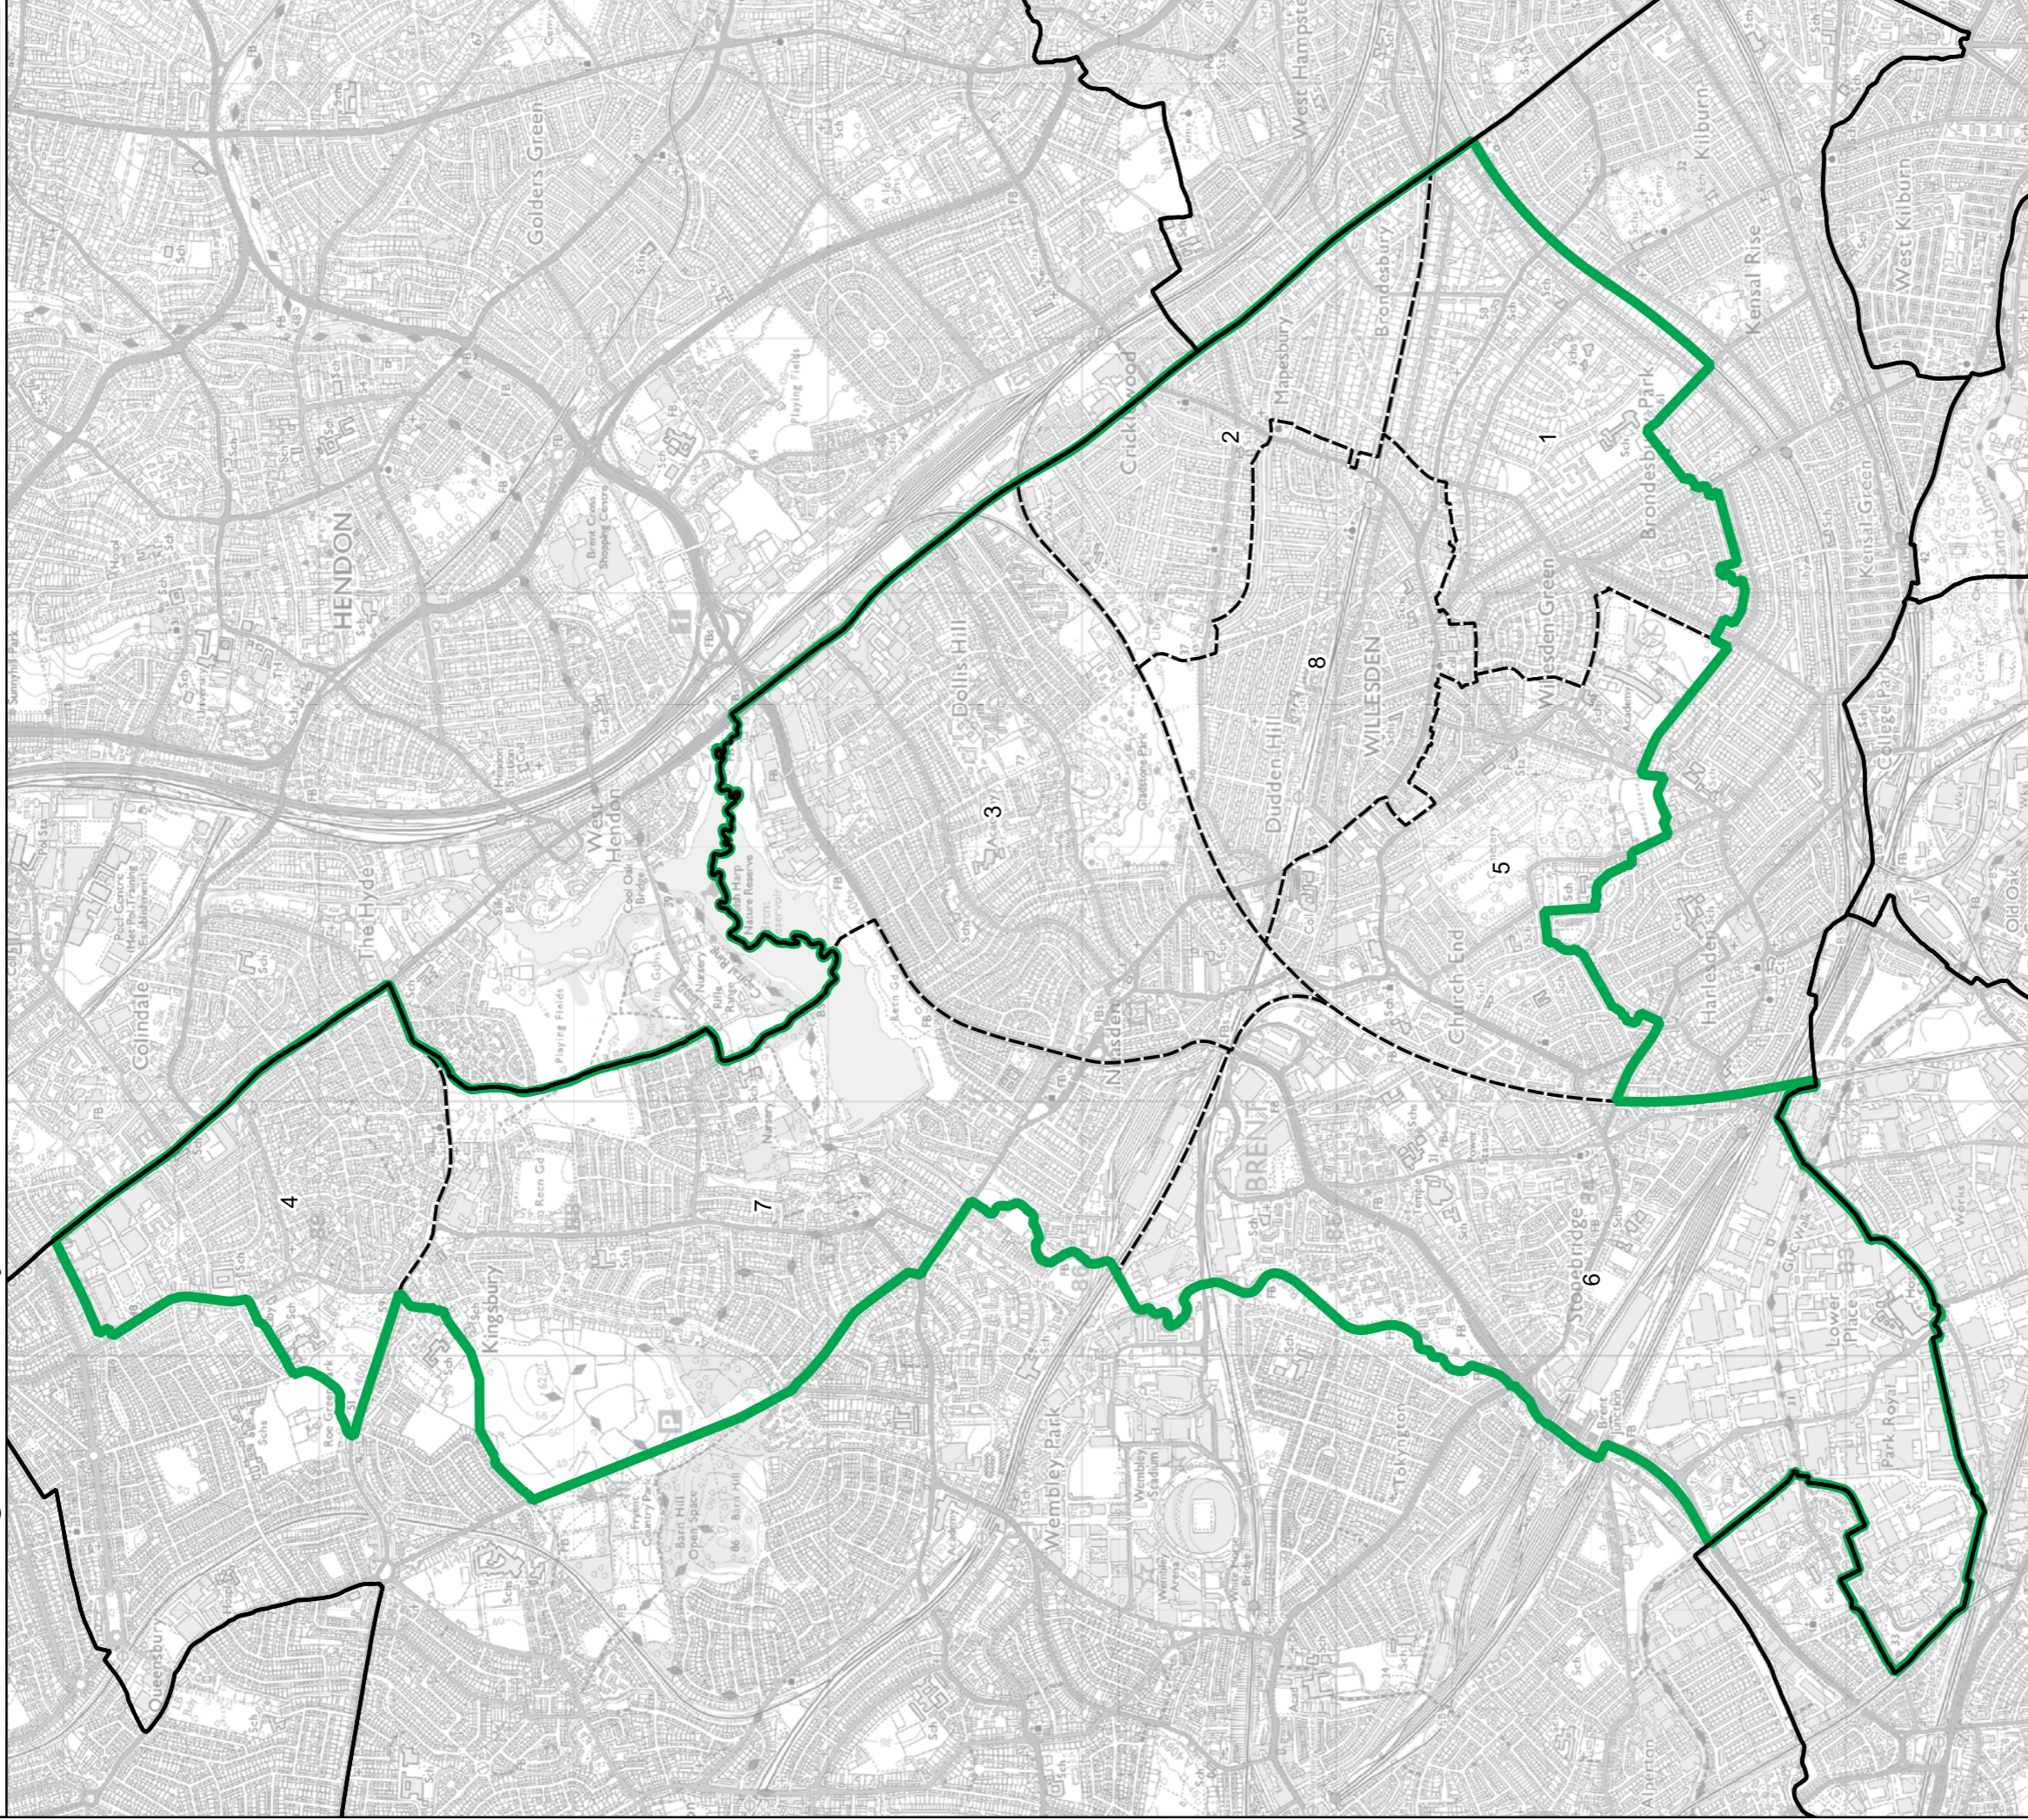

1. **Wards:**
2. 1 Brondesbury Park
   - 2 Cricklewood & Mapesbury
   - 3 Dollis Hill
   - 4 Kingsbury
   - 5 Roundwood
   - 6 Stonebridge
   - 7 Welsh Harp
   - 8 Willesden Green

- Constituency
- Local Authorities
- Wards

© Crown copyright and database rights 2023 OS 100018289. You are permitted to use this data solely to enable you to respond to, or interact with, the organisation that provided you with the data. You are not permitted to copy, sub-licence, distribute or sell any of this data to third parties in any form. Third party rights to enforce the terms of this licence shall be reserved to OS.