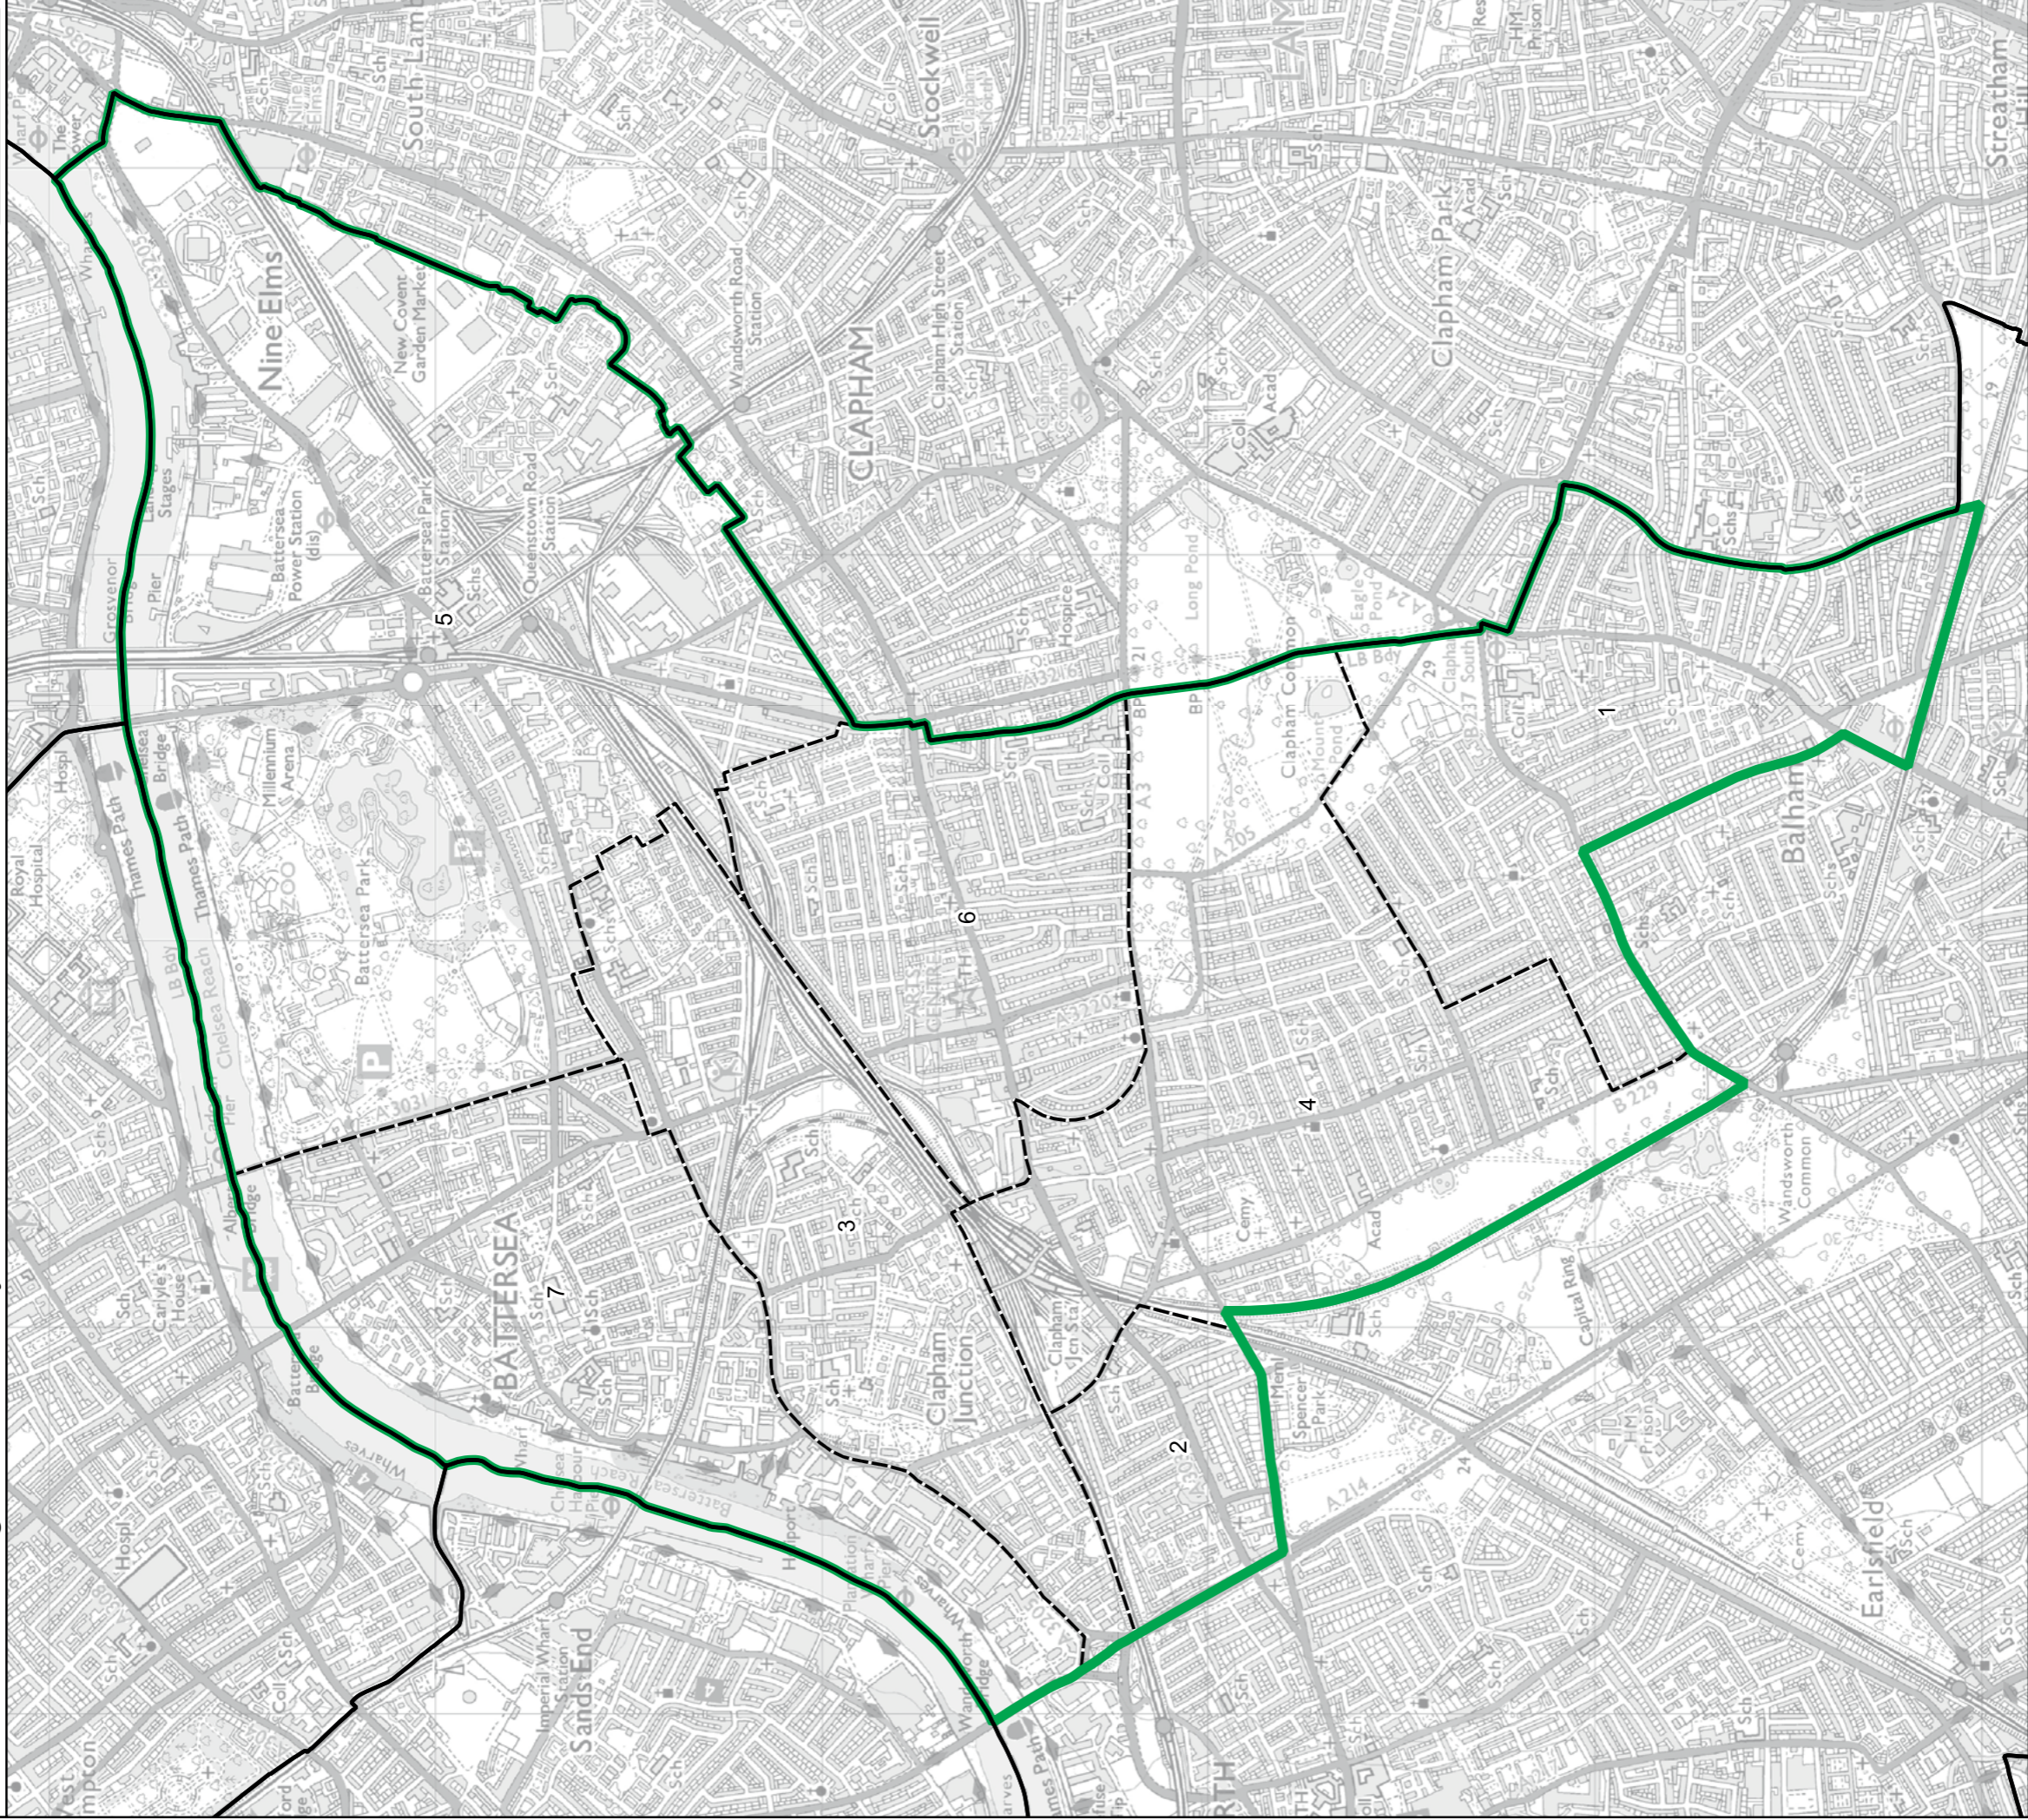

Boundary Commission for England - Final Recommendations for the London Region
Battersea Borough Constituency - Electorate 71,949

Wards:

- 1 Balham
- 2 Fairfield (Part)
- 3 Latchmere
- 4 Northcote
- 5 Queenstown
- 6 Shaftesbury
- 7 St. Mary's Park

- Constituency
- Local Authorities
- Wards

© Crown copyright and database rights 2023 OS 100018289. You are permitted to use this data solely to enable you to respond to, or interact with, the organisation that provided you with the data. You are not permitted to copy, sub-licence, distribute or sell any of this data to third parties in any form. Third party rights to enforce the terms of this licence shall be reserved to OS.

Battersea Borough Constituency