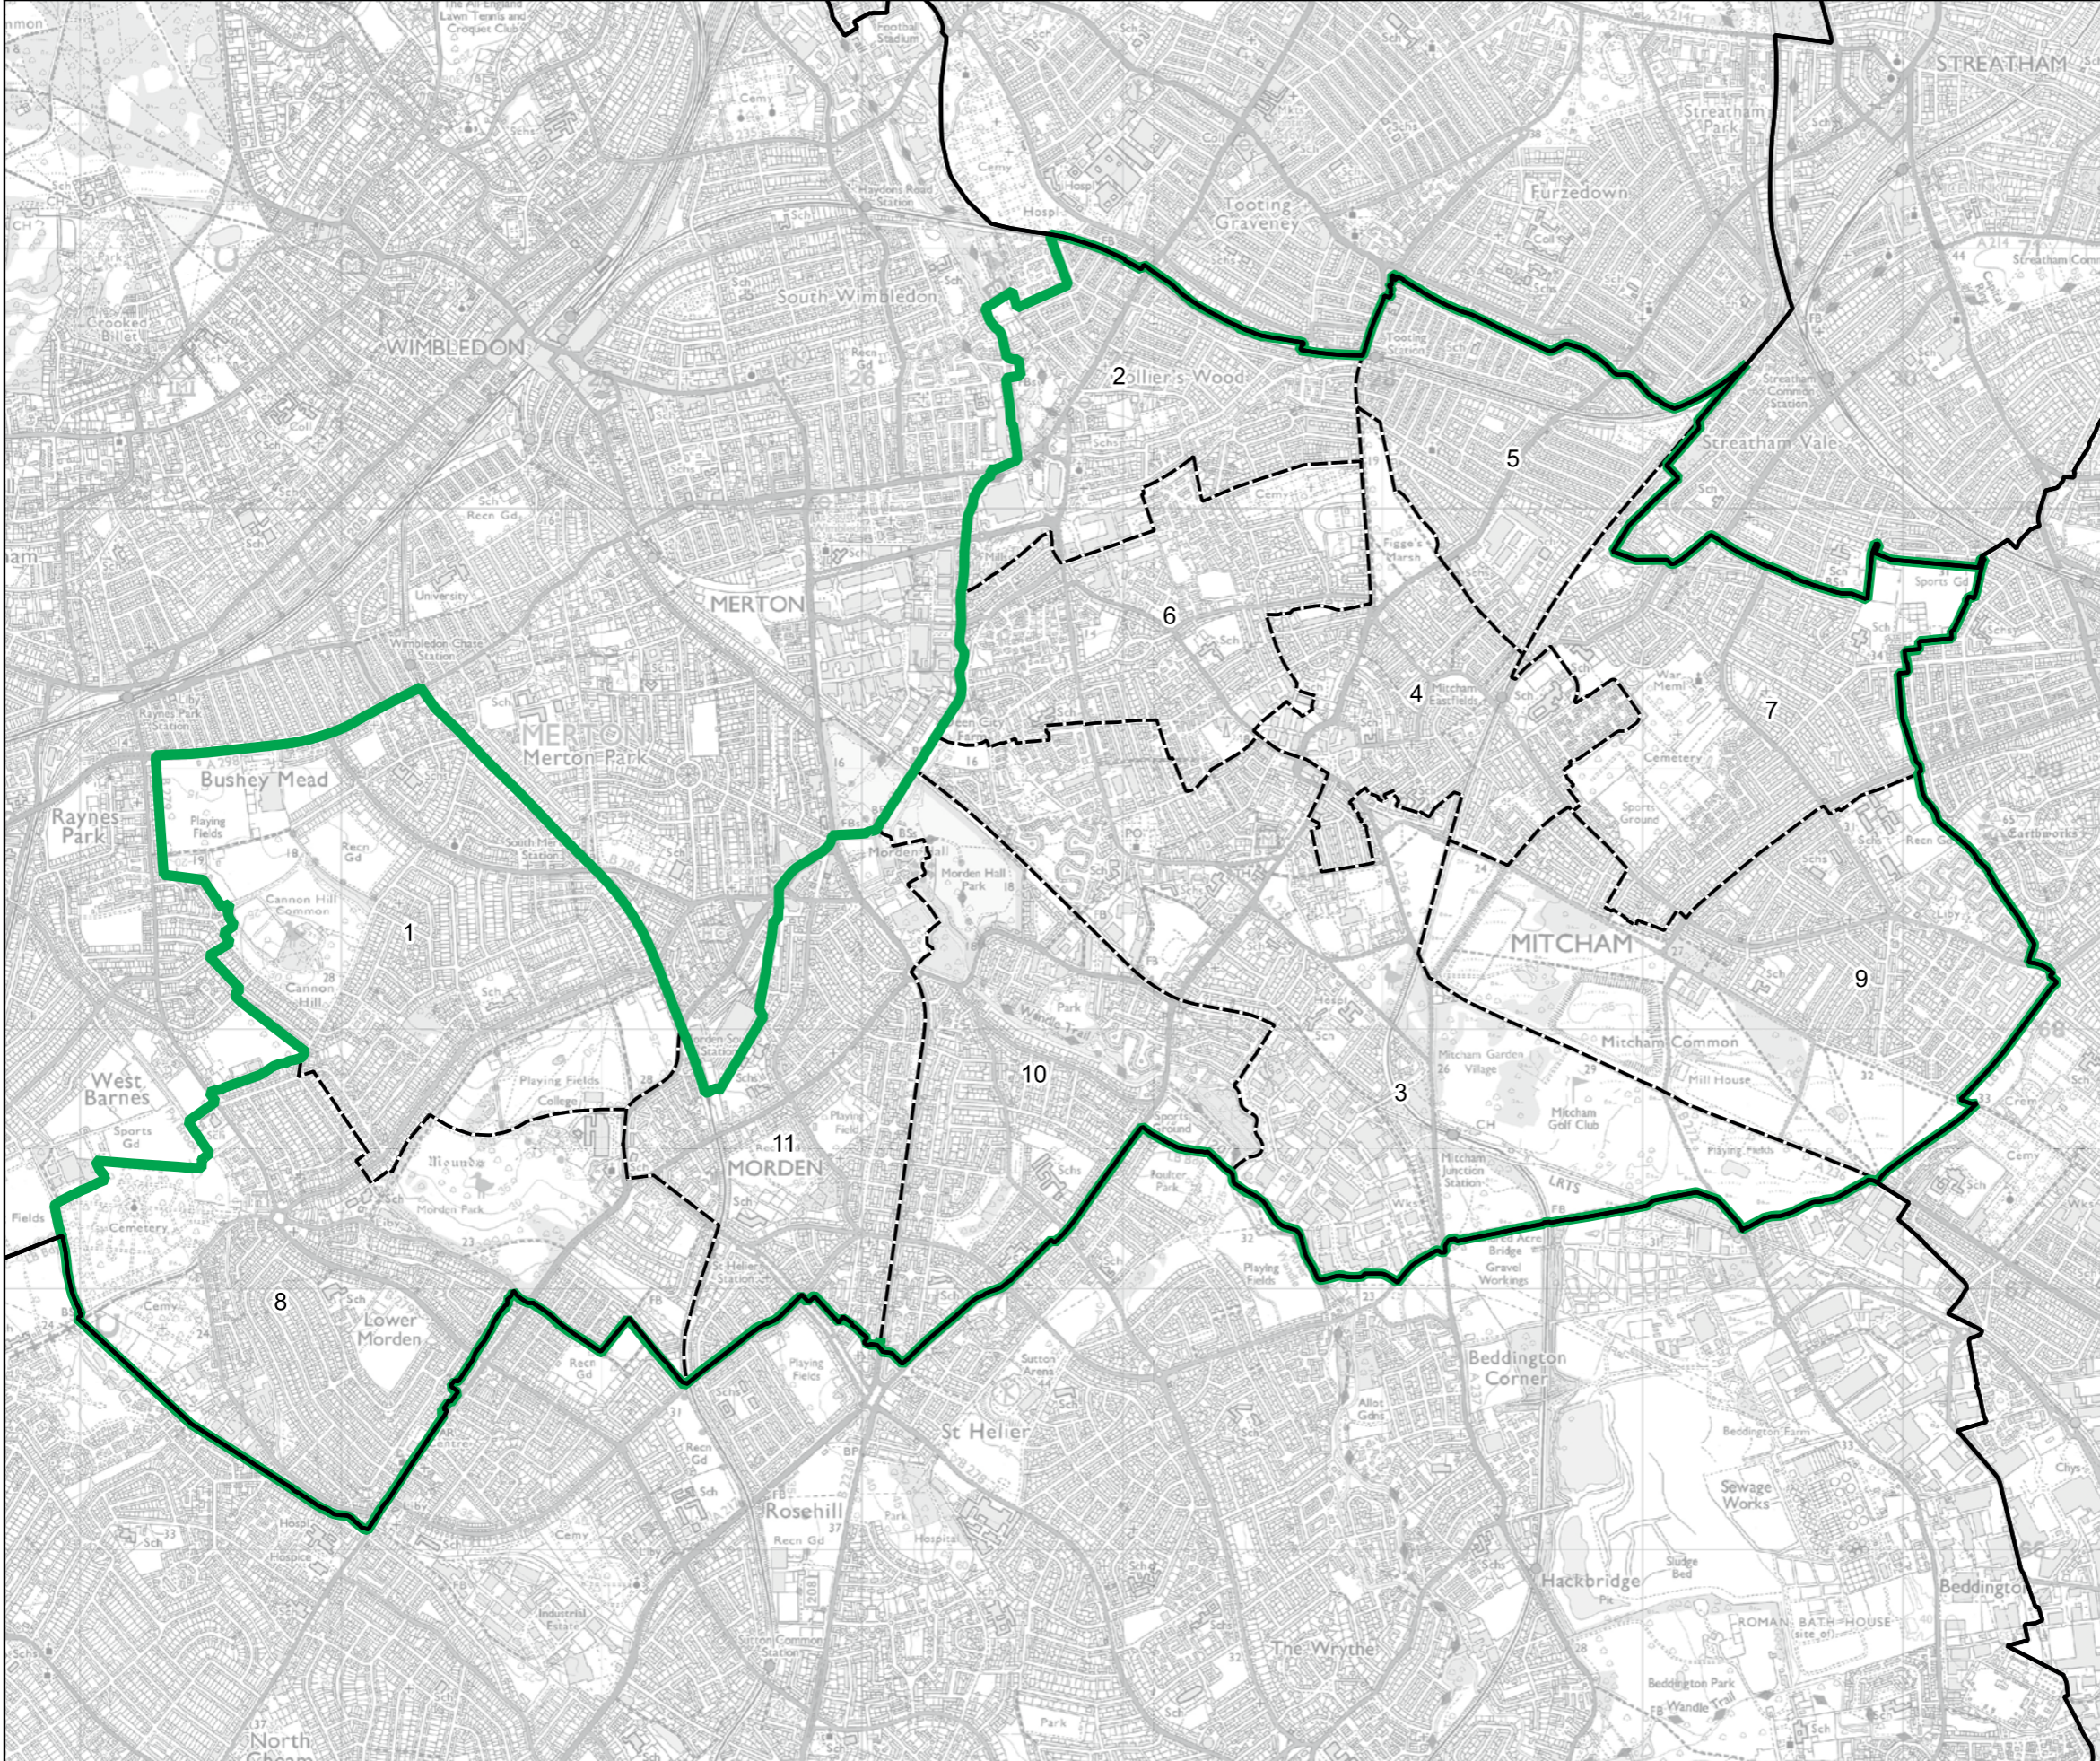

Wards:

- 1 Cannon Hill
- 2 Colliers Wood
- 3 Cricket Green
- 4 Figge's Marsh
- 5 Graveney
- 6 Lavender Fields
- 7 Longthornton
- 8 Lower Morden
- 9 Pollards Hill
- 10 Ravensbury
- 11 St Helier

- Constituency
- Local Authorities
- Wards

0 0.3 0.6 km

© Crown copyright and database rights 2023 OS 100018289. You are permitted to use this data solely to enable you to respond to, or interact with, the organisation that provided you with the data. You are not permitted to copy, sub-licence, distribute or sell any of this data to third parties in any form. Third party rights to enforce the terms of this licence shall be reserved to OS.

Mitcham and Morden Borough Constituency