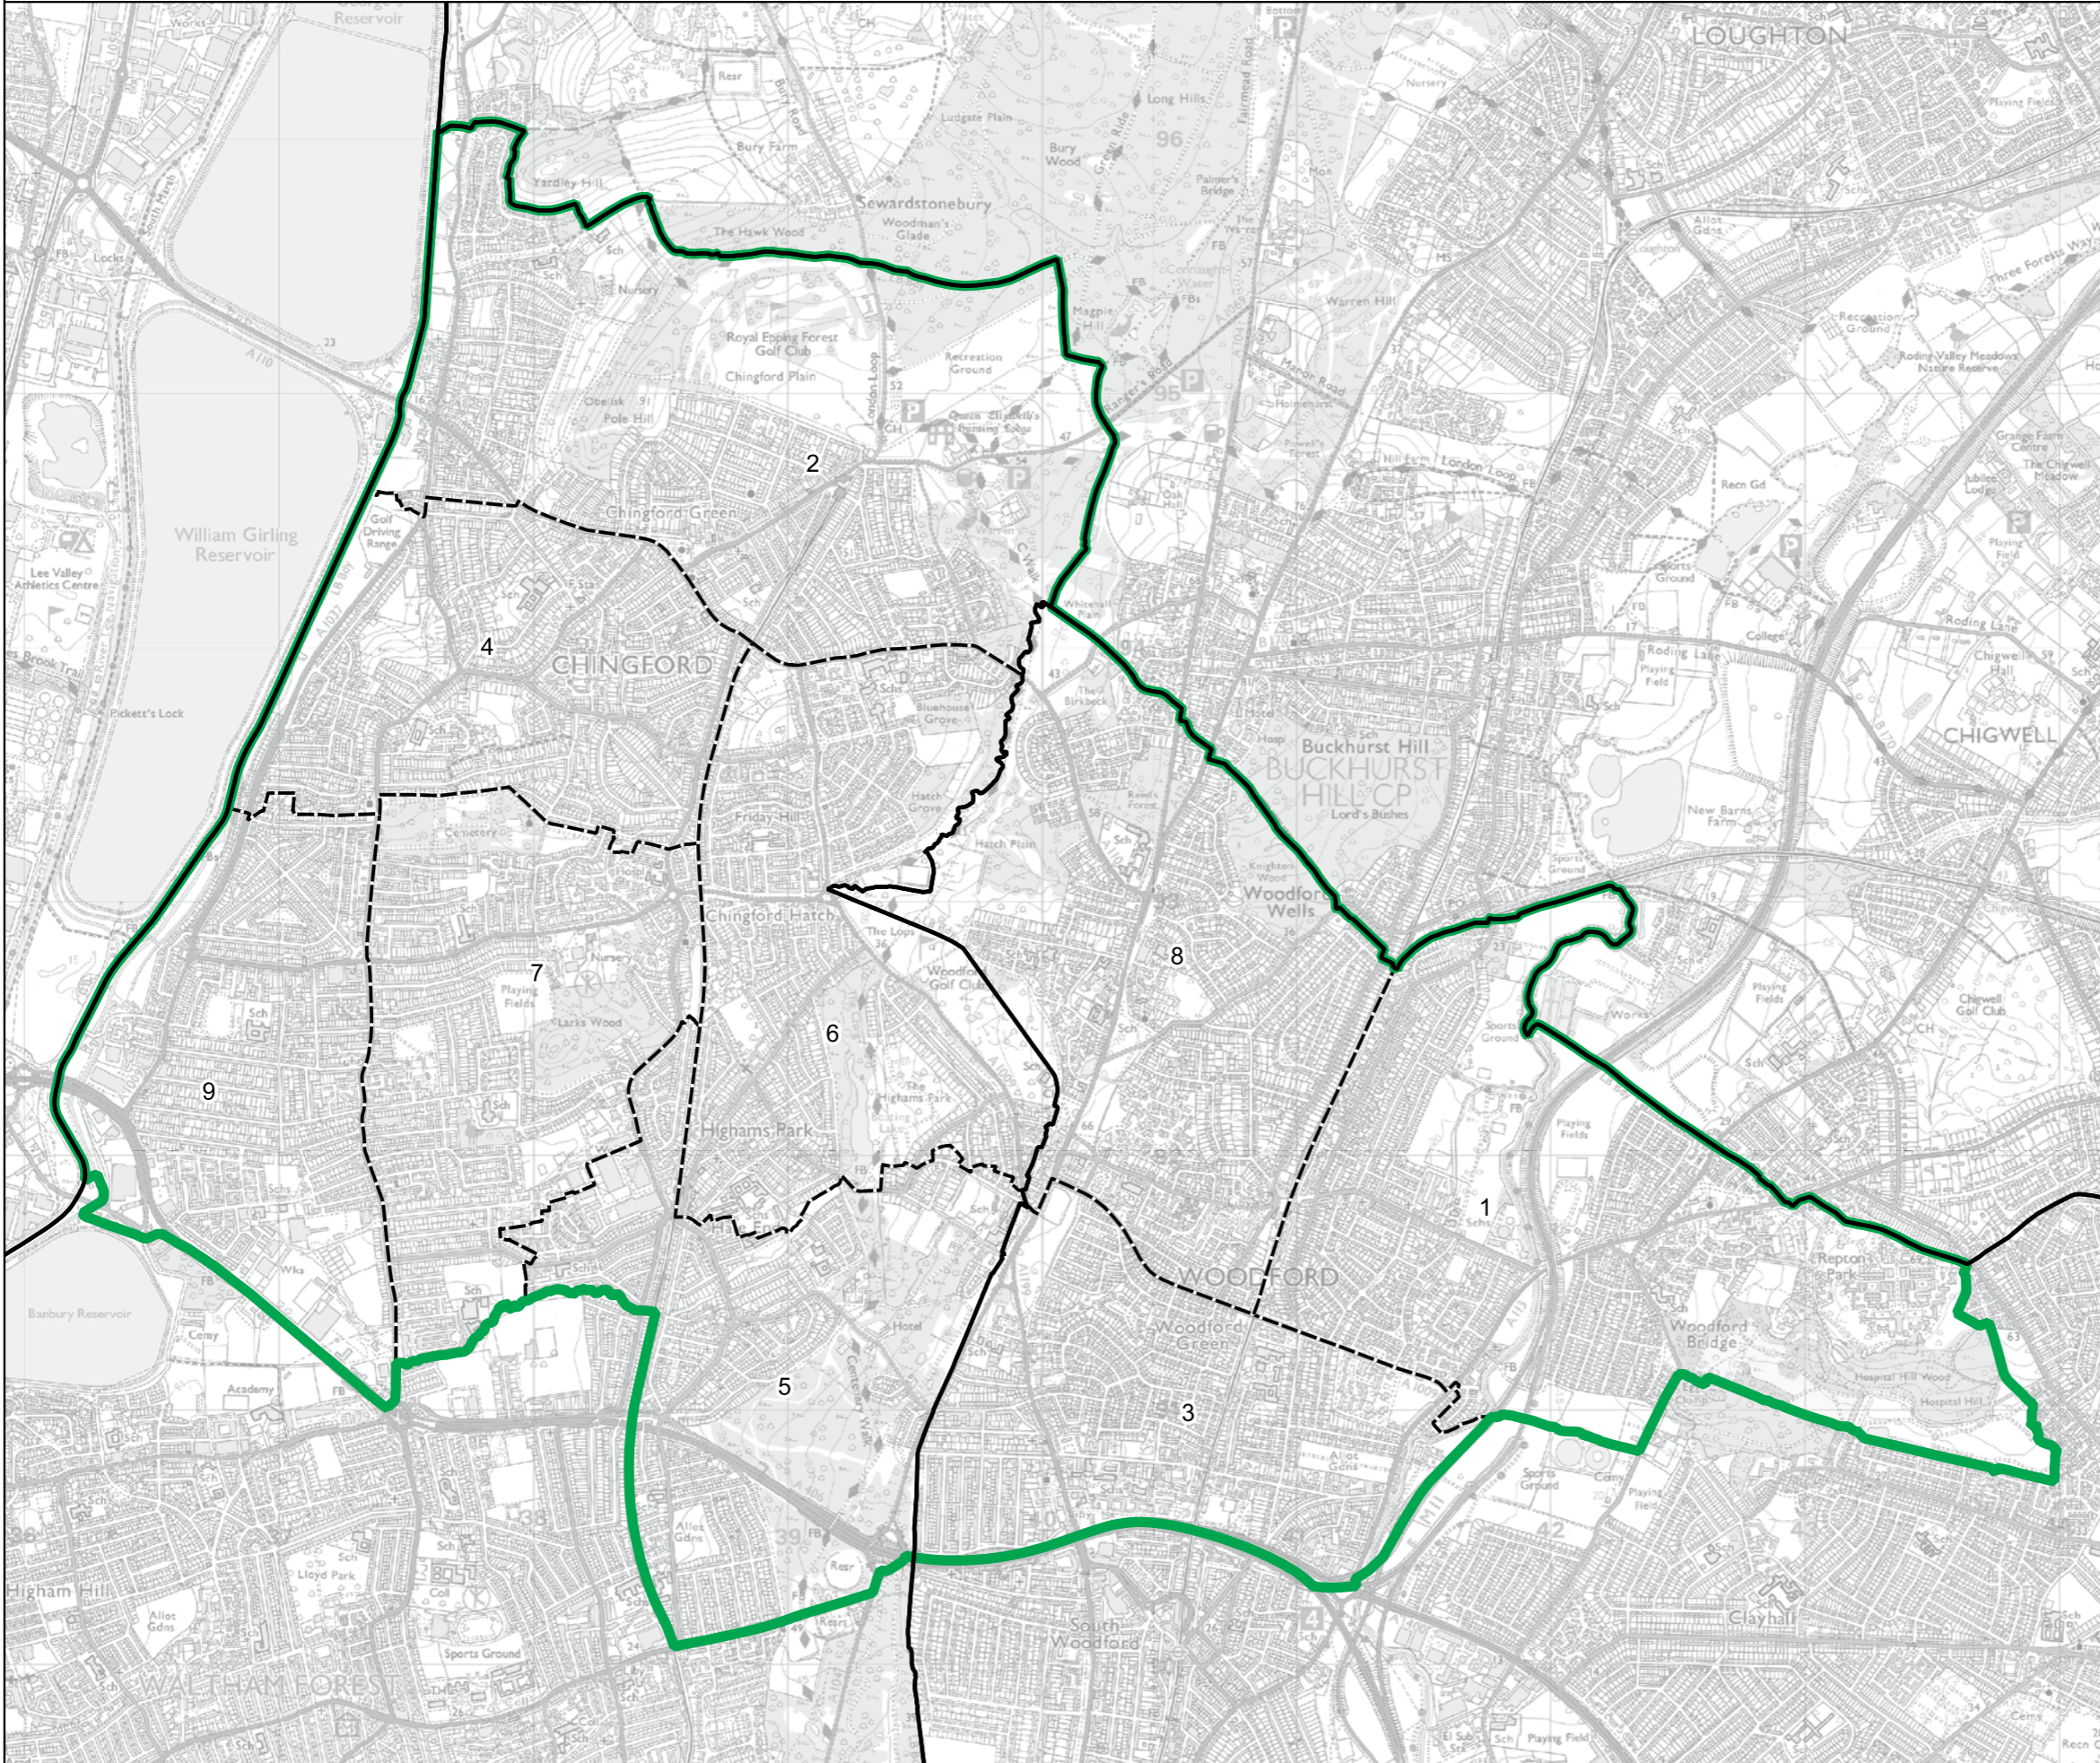

1. Wards:
1. 1 Bridge
  2. 2 Chingford Green
  3. 3 Churchfields
  4. 4 Endlebury
  5. 5 Hale End and Highams Park
  6. 6 Hatch Lane
  7. 7 Larkswood
  8. 8 Monkshams
  9. 9 Valley

- Constituency
- Local Authorities
- Wards

© Crown copyright and database rights 2023 OS 100018289. You are permitted to use this data solely to enable you to respond to, or interact with, the organisation that provided you with the data. You are not permitted to copy, sub-licence, distribute or sell any of this data to third parties in any form. Third party rights to enforce the terms of this licence shall be reserved to OS.