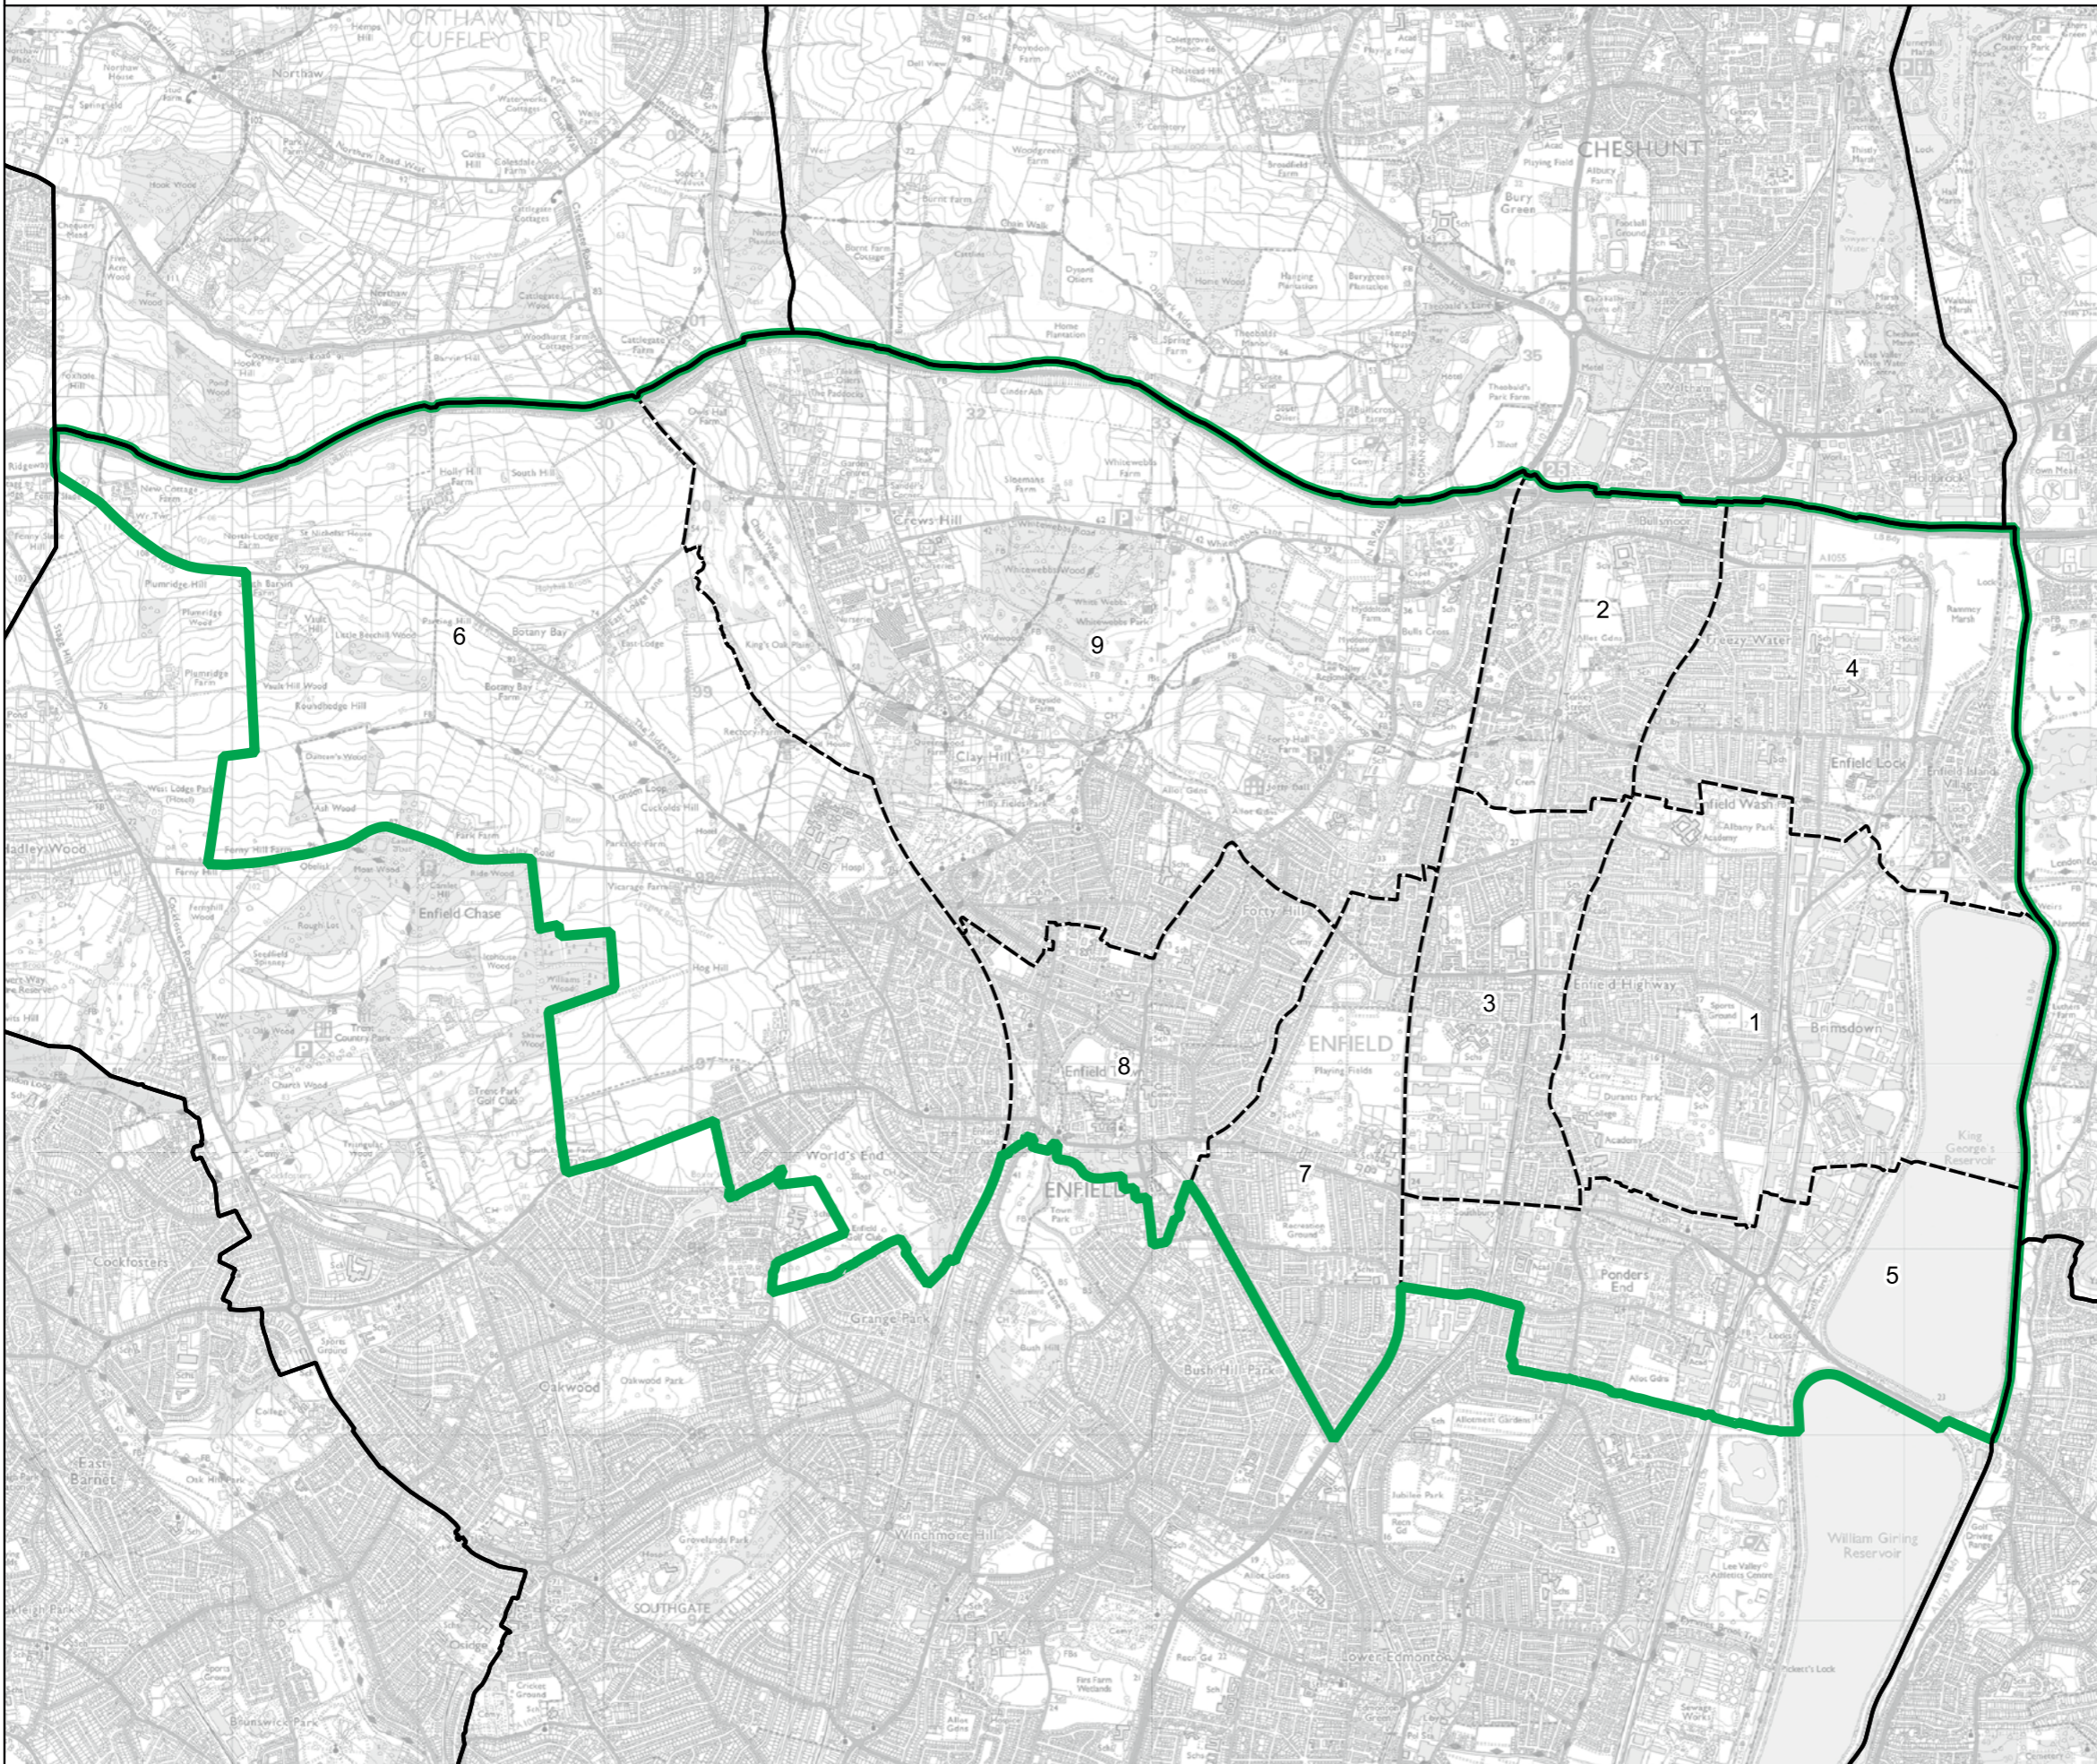

Wards:

- 1 Brimsdown
- 2 Bullsmoor
- 3 Carterhatch
- 4 Enfield Lock
- 5 Ponders End
- 6 Ridgeway
- 7 Southbury
- 8 Town
- 9 Whitewebbs

- Constituency
- Local Authorities
- Wards

0 0.5 1 km

© Crown copyright and database rights 2023 OS 100018289. You are permitted to use this data solely to enable you to respond to, or interact with, the organisation that provided you with the data. You are not permitted to copy, sub-licence, distribute or sell any of this data to third parties in any form. Third party rights to enforce the terms of this licence shall be reserved to OS.

Enfield North Borough Constituency