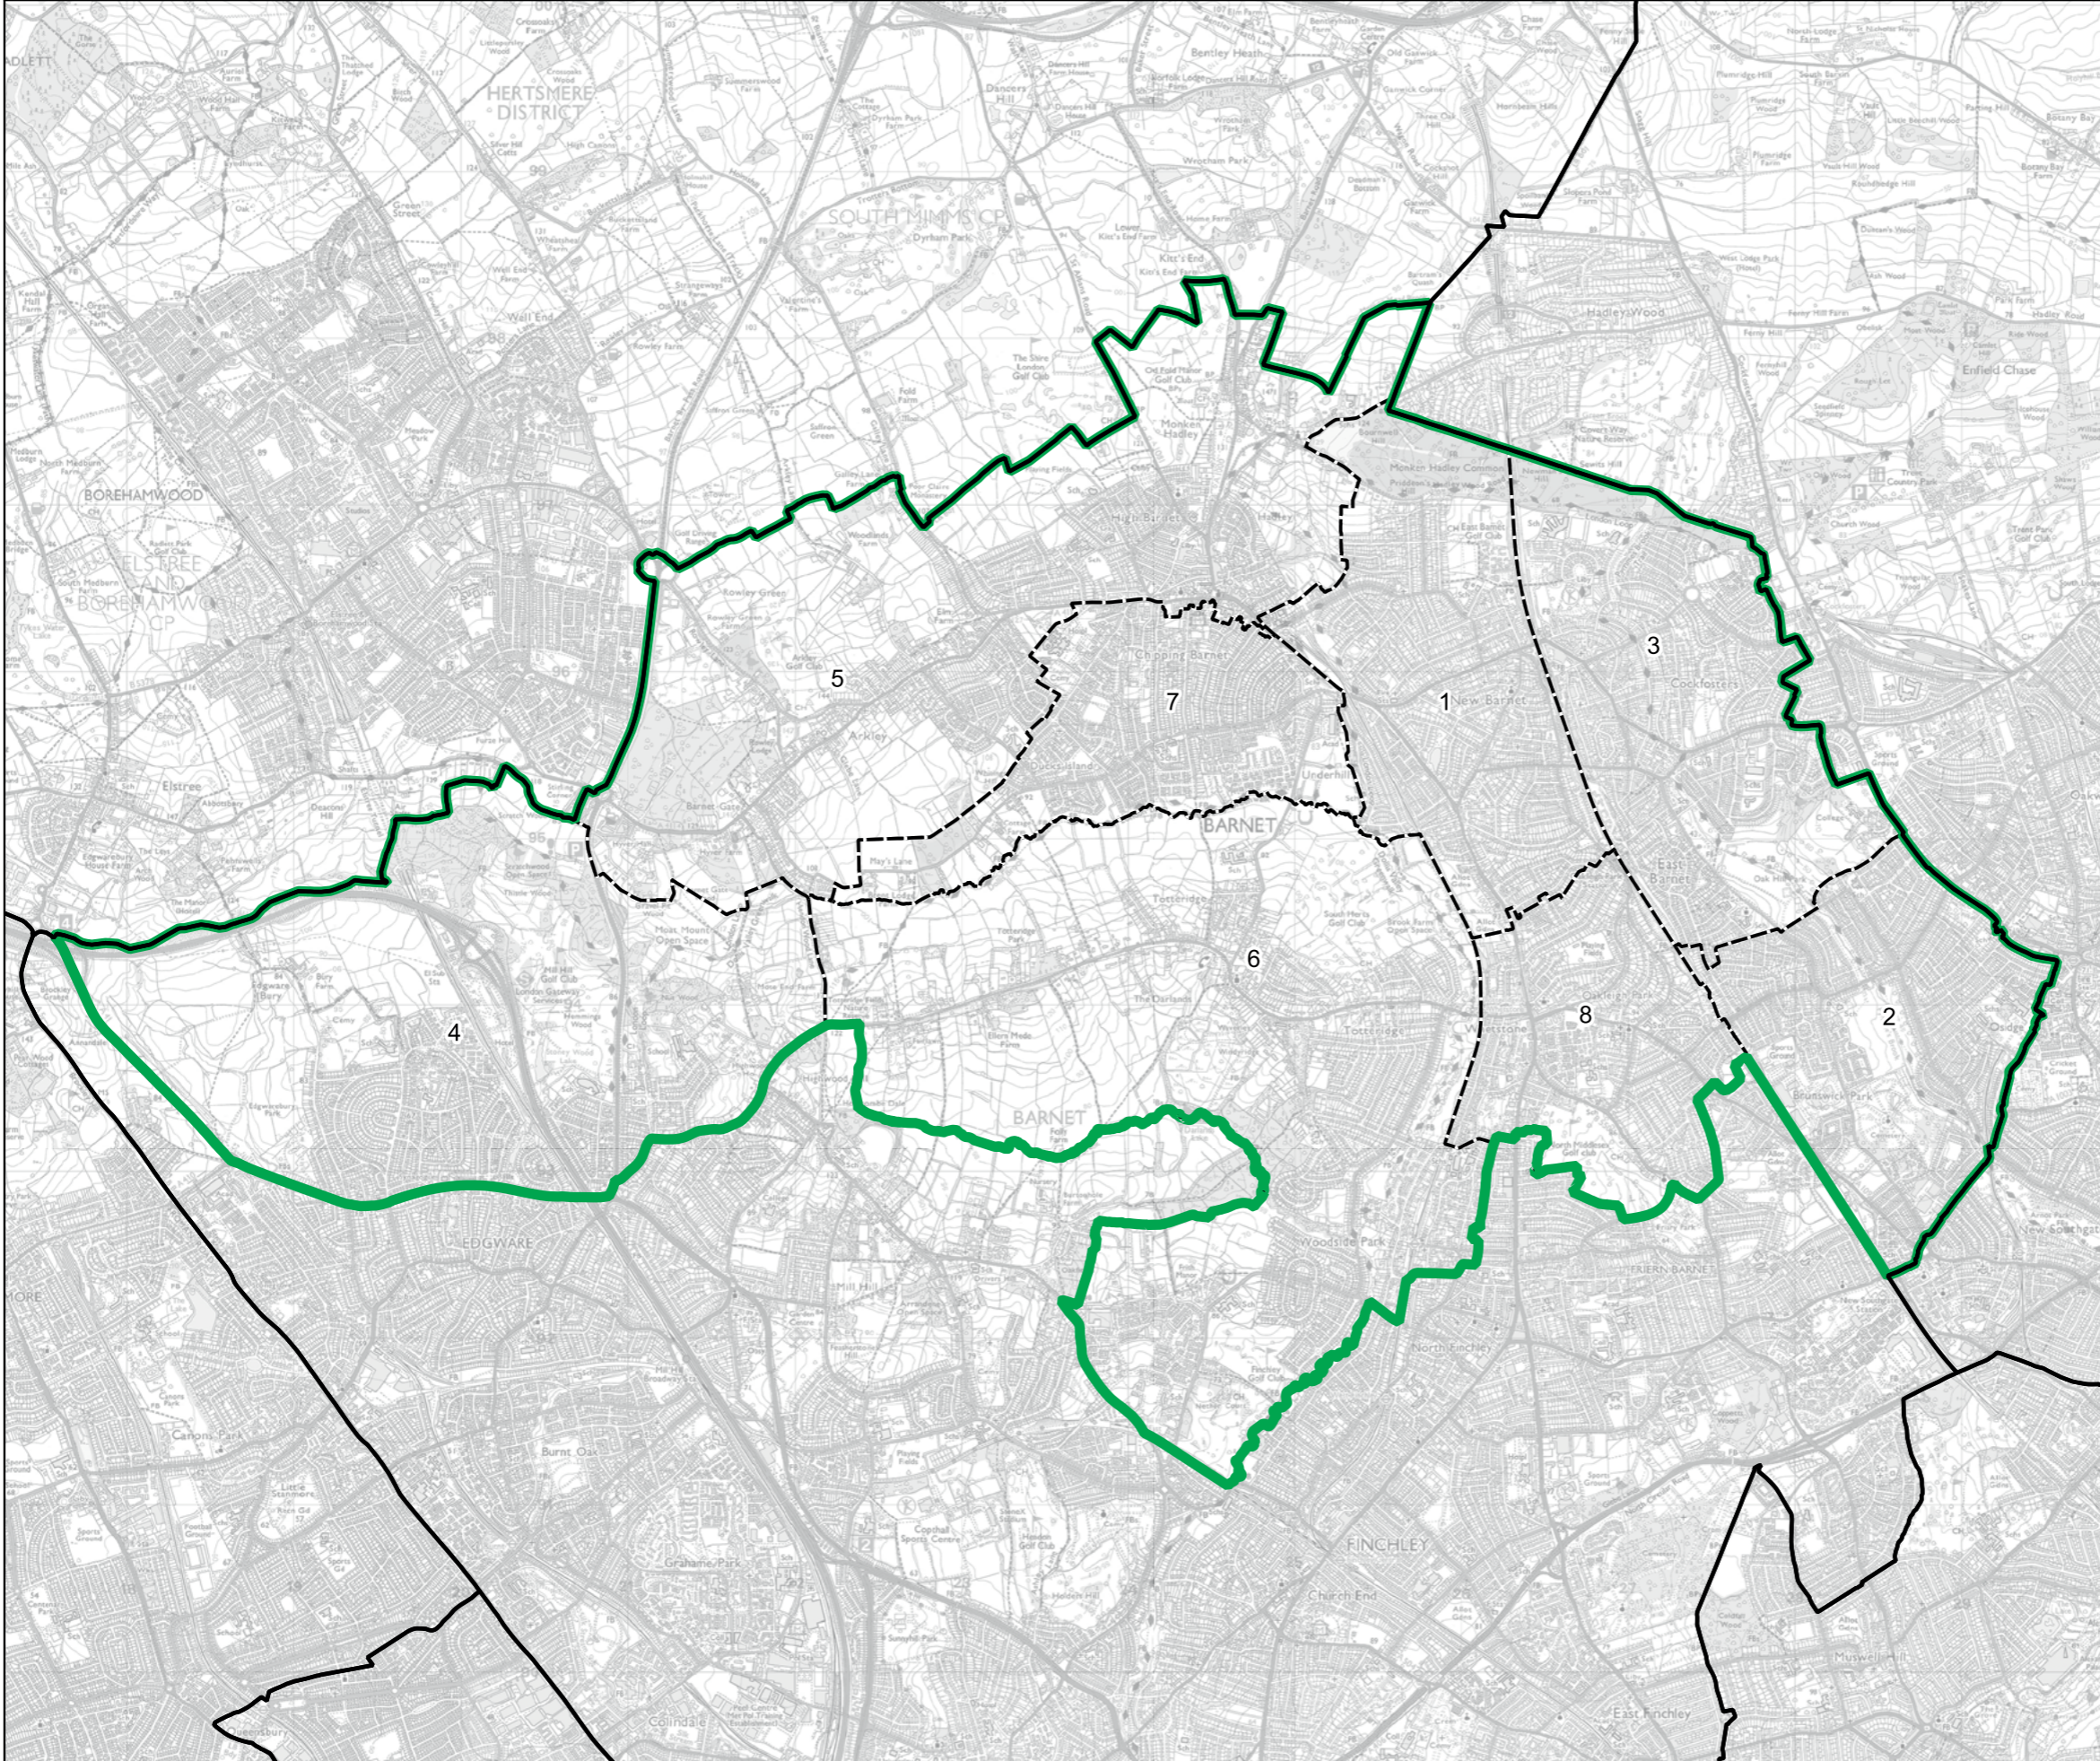

Wards:

- 1 Barnet Vale
- 2 Brunswick Park
- 3 East Barnet
- 4 Edgwarebury
- 5 High Barnet
- 6 Totteridge & Woodside
- 7 Underhill
- 8 Whetstone

- Constituency
- Local Authorities
- Wards

© Crown copyright and database rights 2023 OS 100018289. You are permitted to use this data solely to enable you to respond to, or interact with, the organisation that provided you with the data. You are not permitted to copy, sub-licence, distribute or sell any of this data to third parties in any form. Third party rights to enforce the terms of this licence shall be reserved to OS.