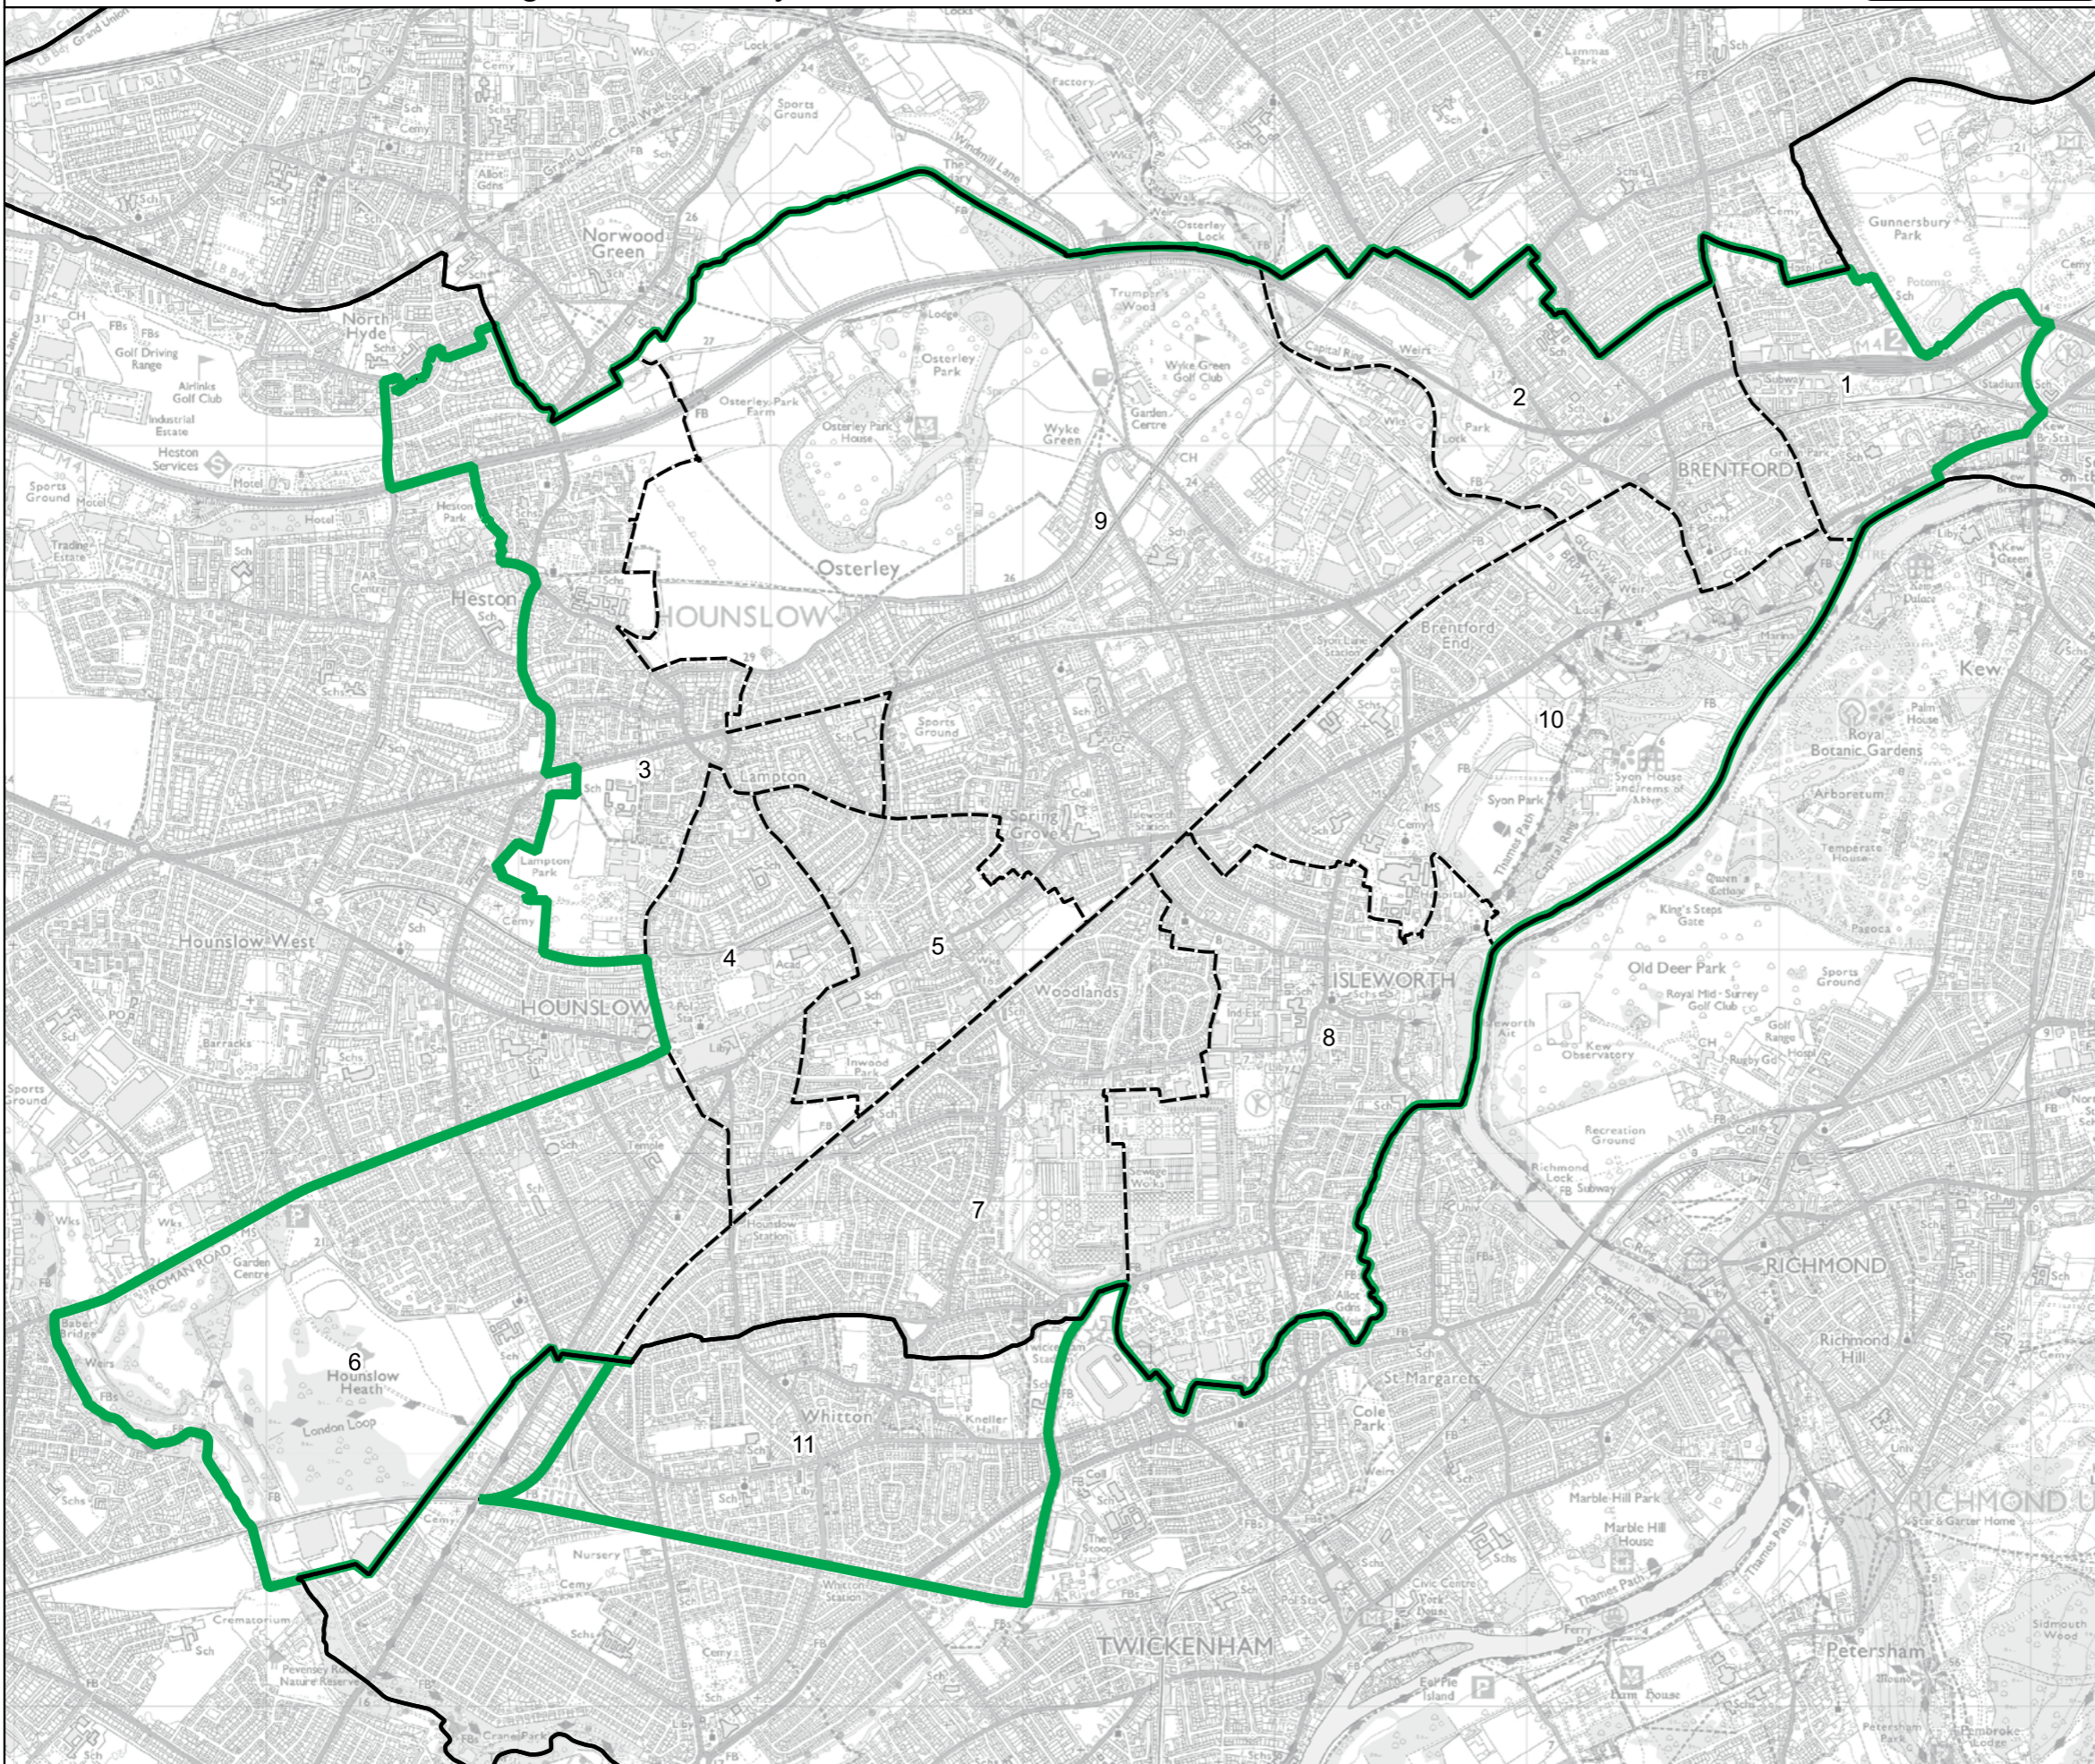

Brent West Borough Constituency

Wards:

- 1 Brentford East
- 2 Brentford West
- 3 Heston East
- 4 Hounslow Central
- 5 Hounslow East
- 6 Hounslow Heath
- 7 Hounslow South
- 8 Isleworth
- 9 Osterley & Spring Grove
- 10 Syon & Brentford Lock
- 11 Whitton