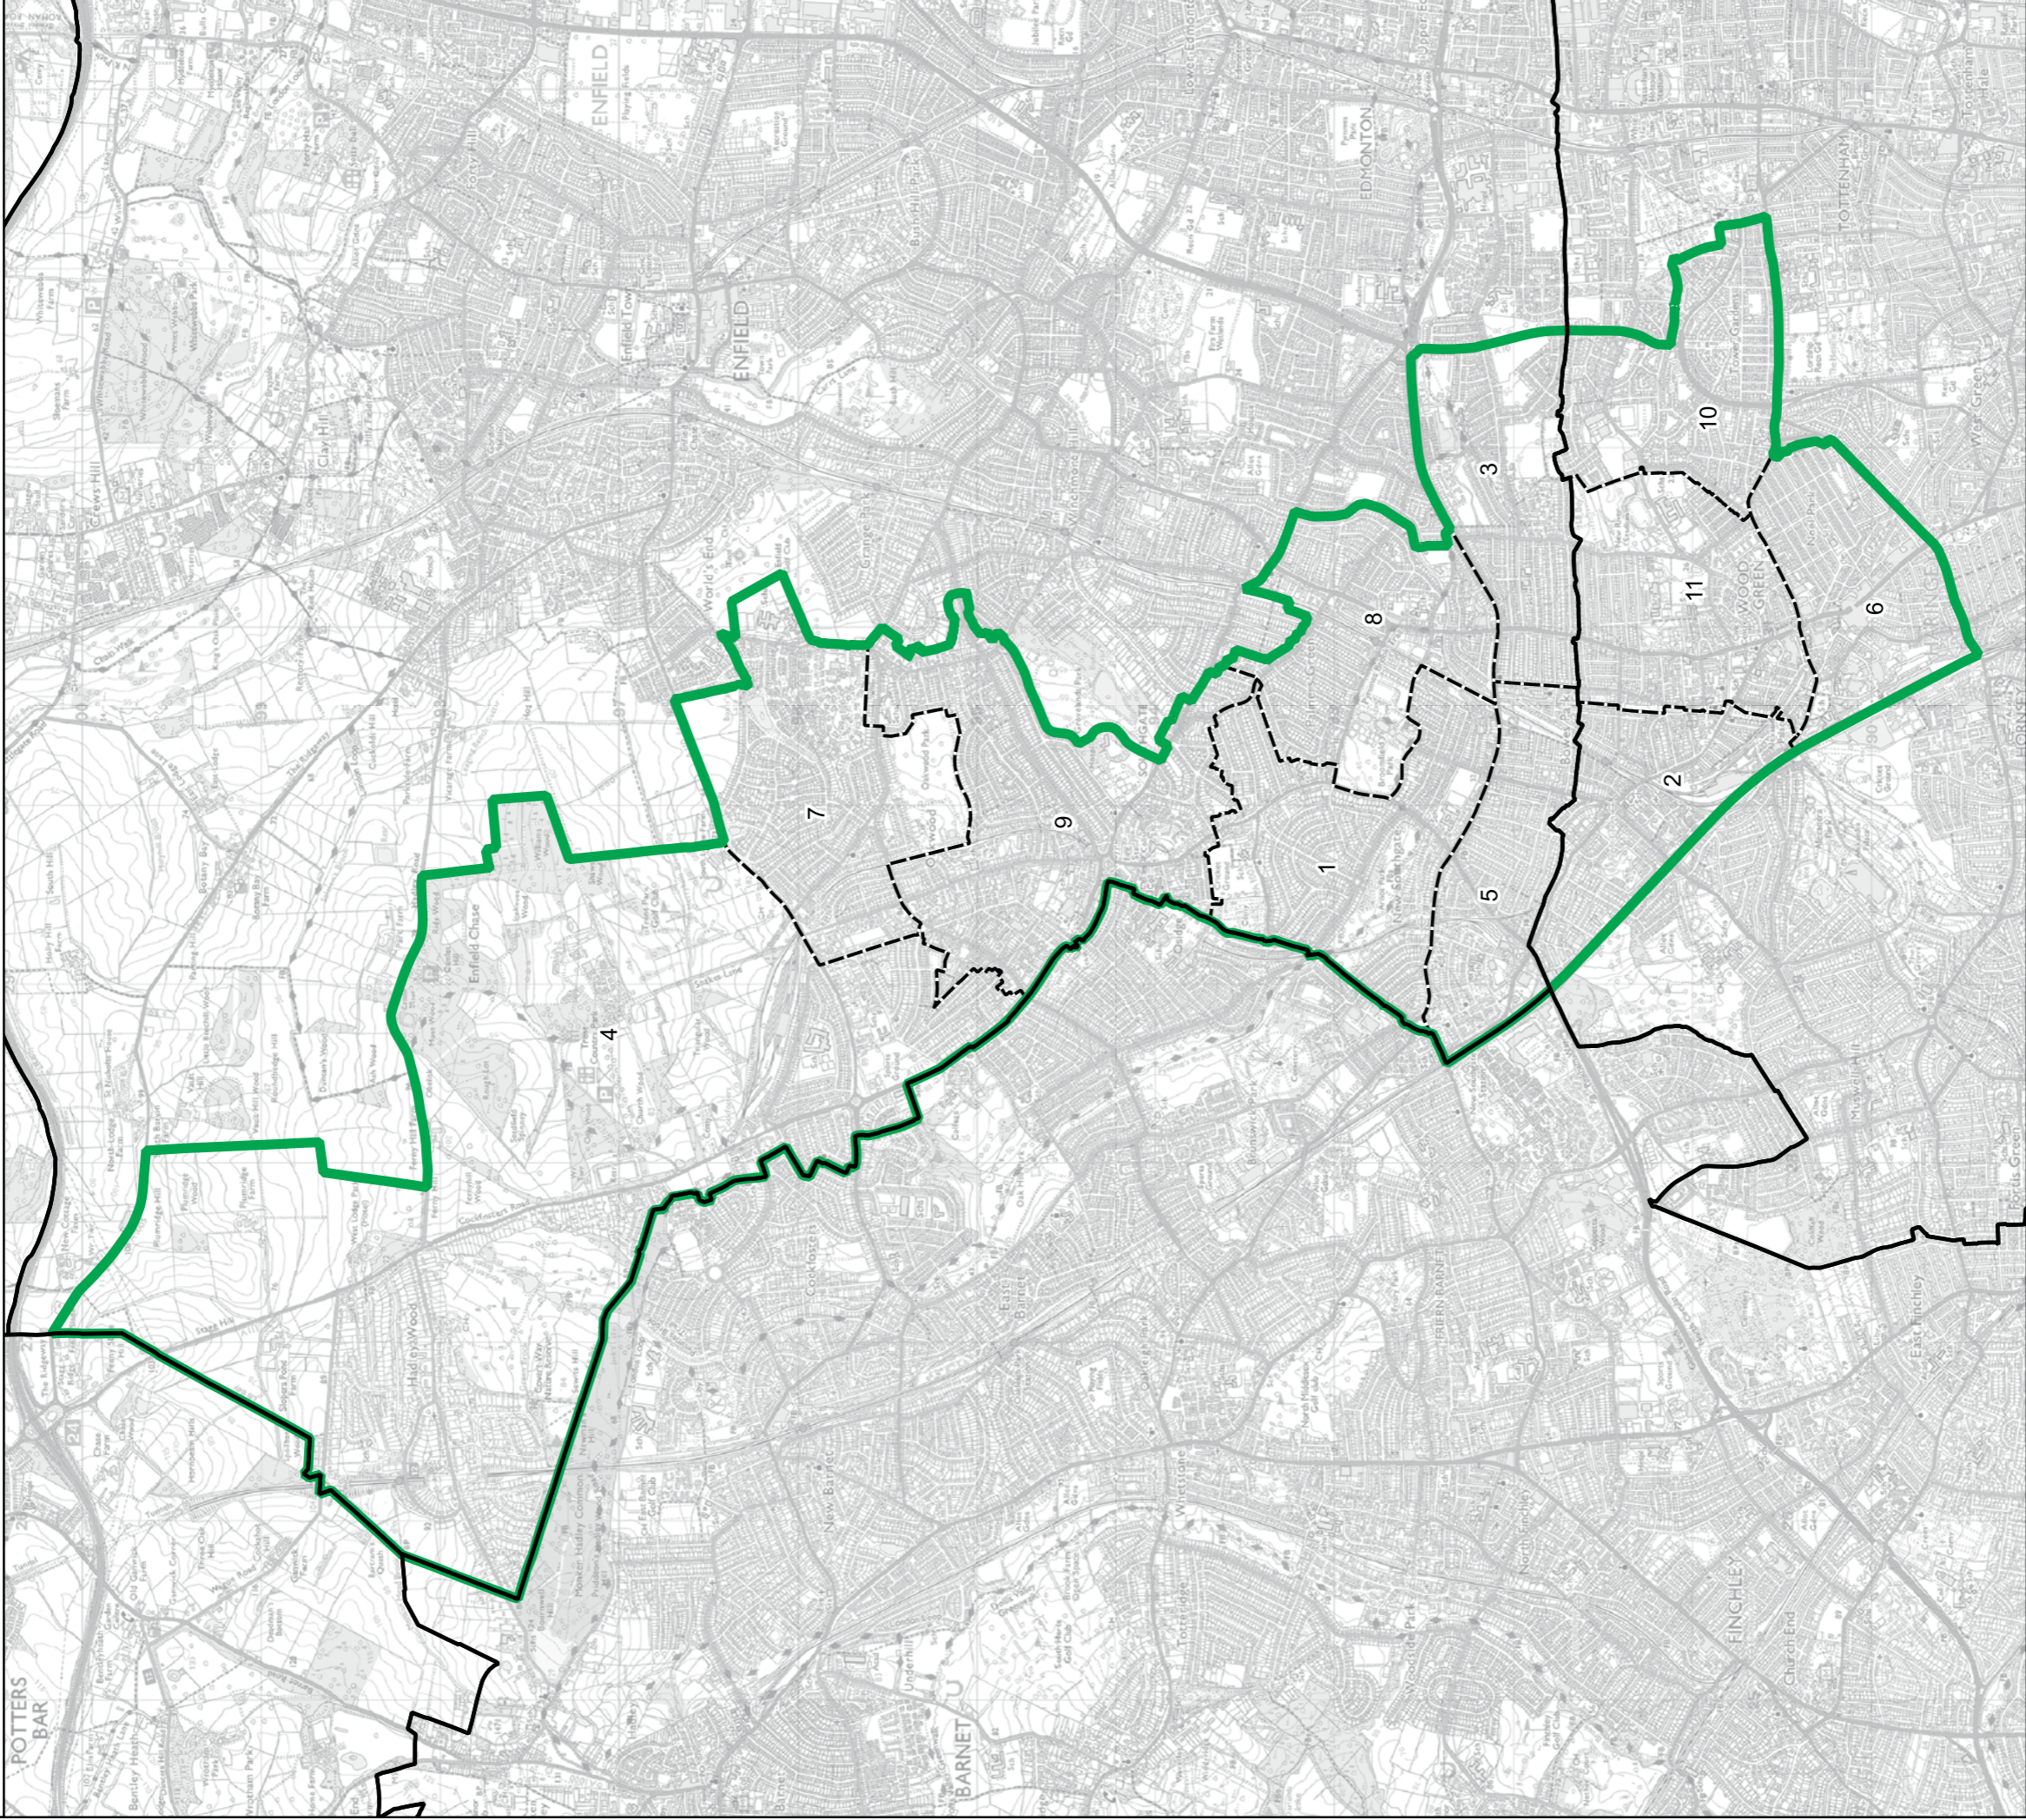

Boundary Commission for England - Final Recommendations for the London Region
Southgate and Wood Green Borough Constituency - Electorate 76,034

Wards:

- 1 Arnos Grove
- 2 Bounds Green
- 3 Bowes
- 4 Cockfosters
- 5 New Southgate
- 6 Noel Park
- 7 Oakwood
- 8 Palmers Green
- 9 Southgate
- 10 White Hart Lane
- 11 Woodside

Legend:

- Constituency
- Local Authorities
- Wards

© Crown copyright and database rights 2023 OS 100018269. You are permitted to use this data solely to enable you to respond to, or interact with, the organisation that provided you with the data. You are not permitted to copy, sub-licence, distribute or sell any of this data to third parties in any form. Third party rights to enforce the terms of this licence shall be reserved to OS.

Southgate and Wood Green Borough Constituency