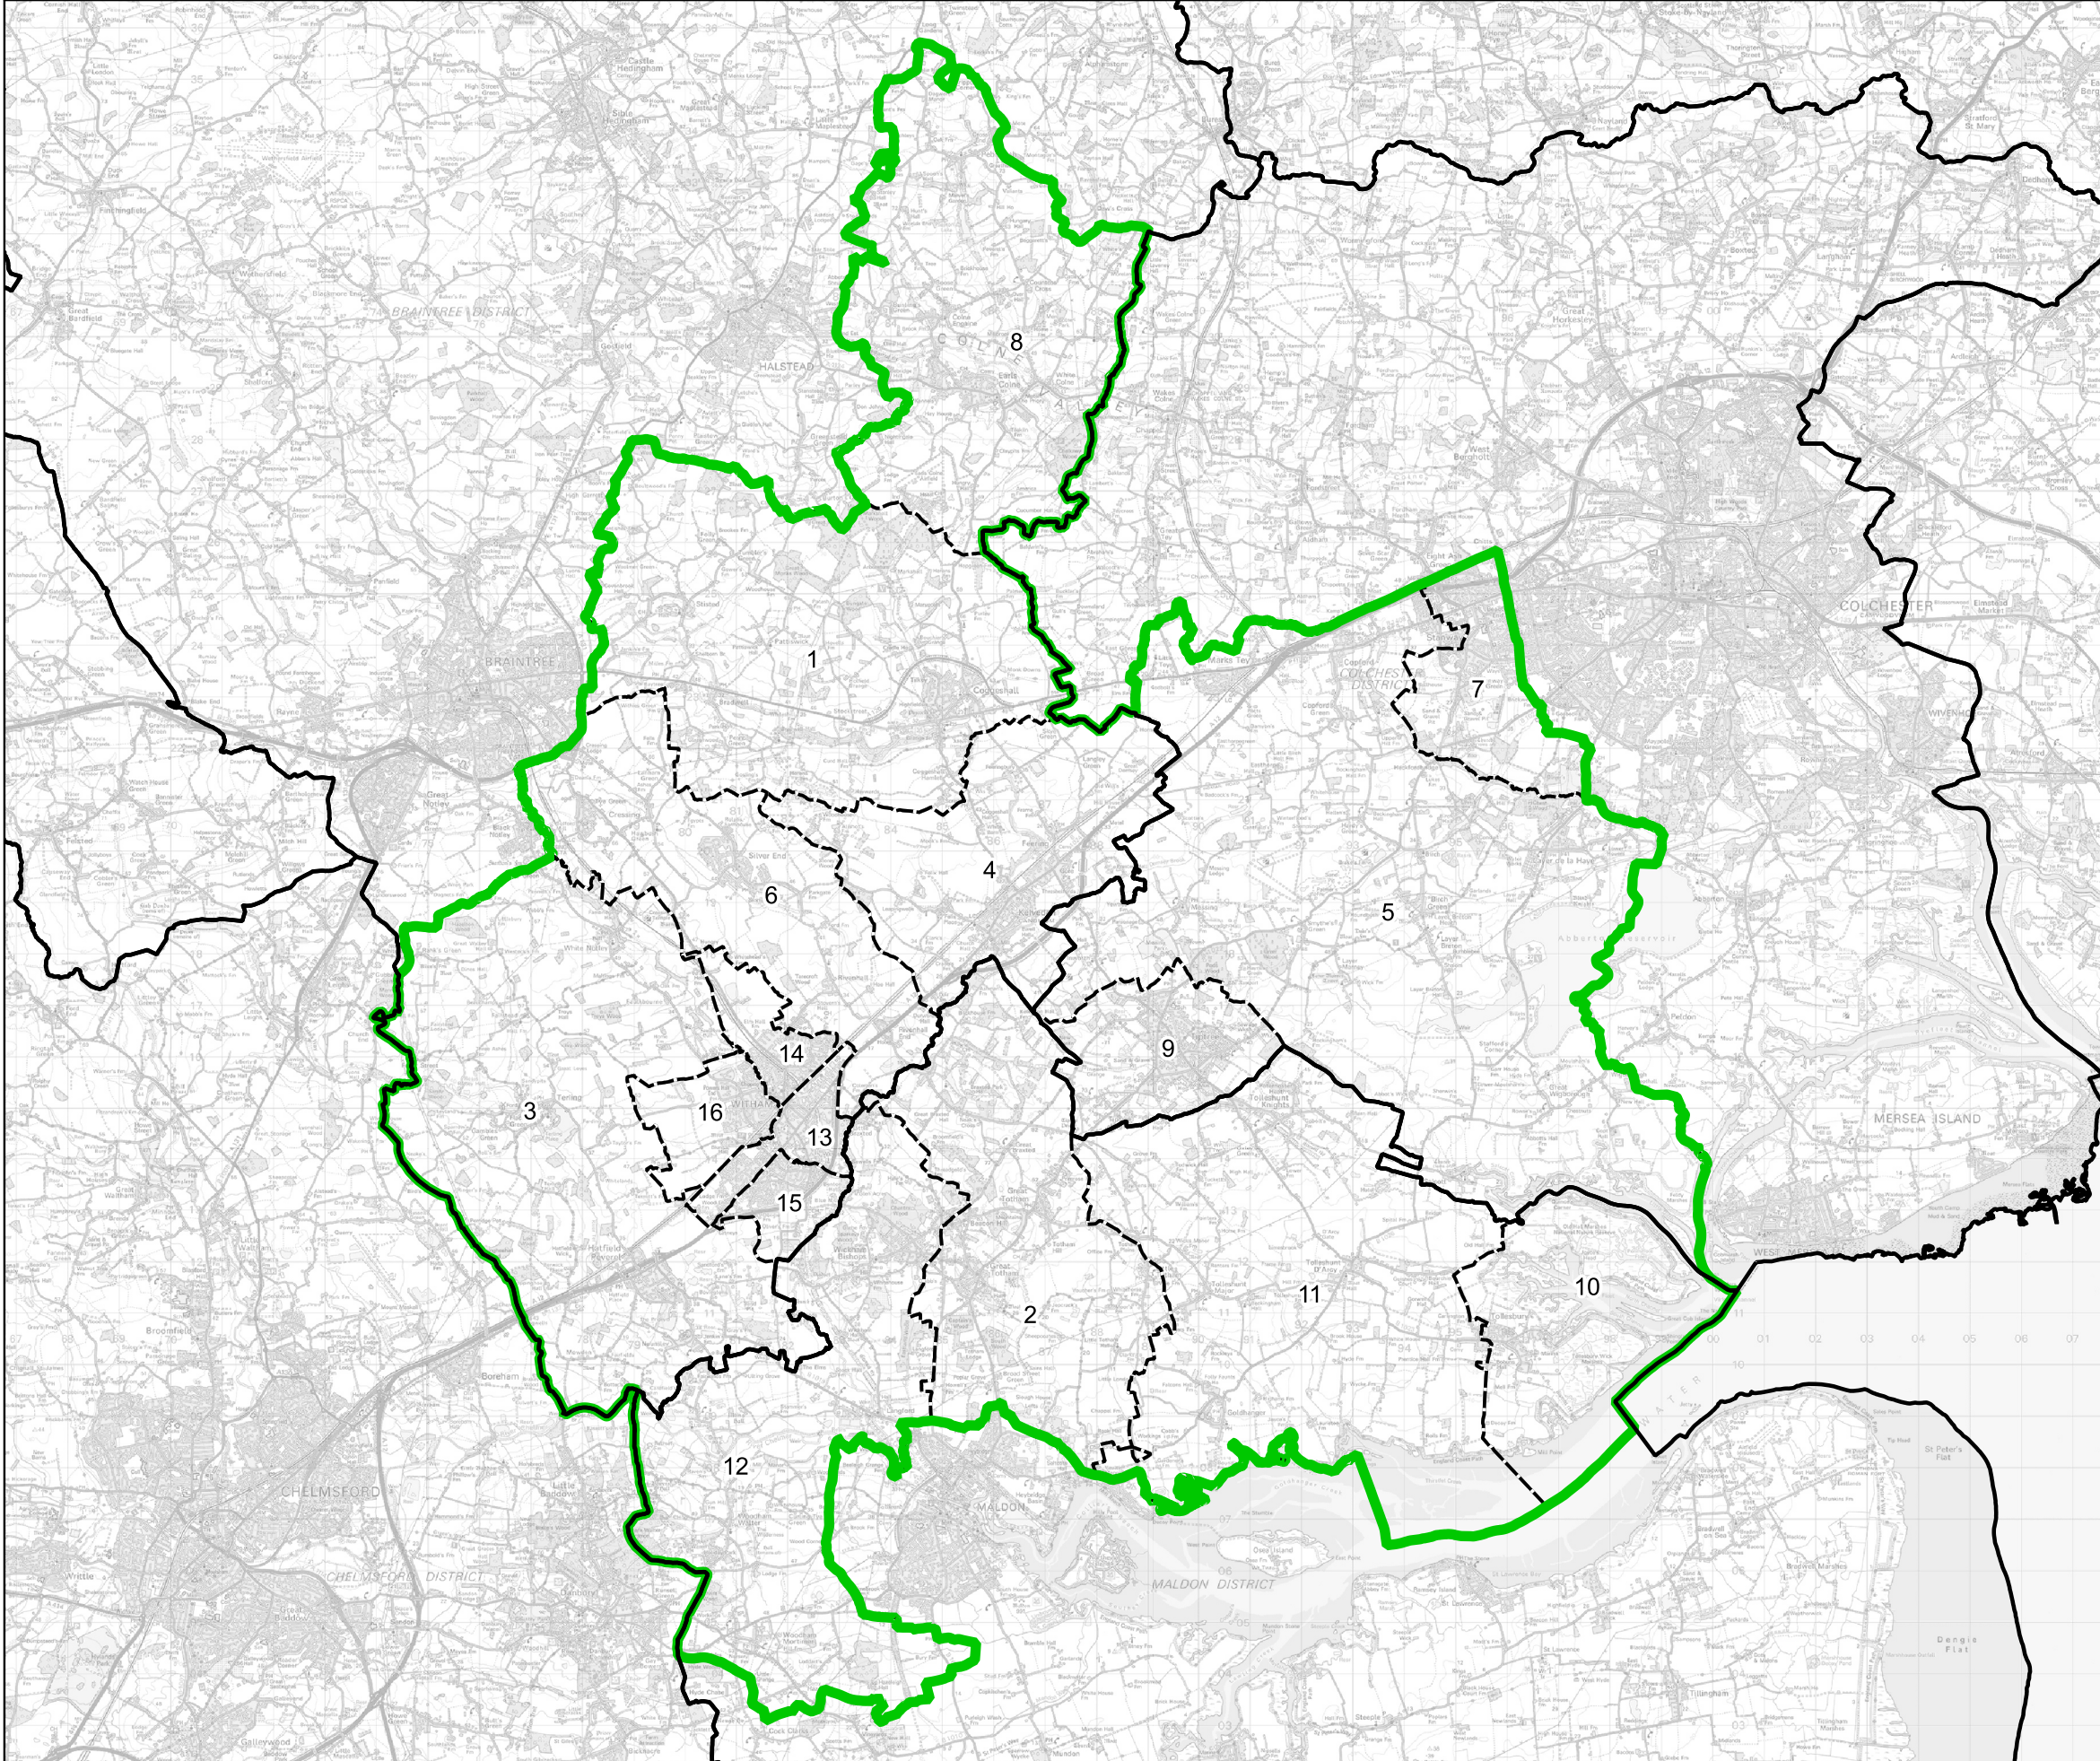

Boundary Commission for England - Final Recommendations for the Eastern Region

Witham County Constituency - Electorate 75,064

Wards:

- 1 Coggeshall
- 2 Great Totham
- 3 Hatfield Peverel & Terling
- 4 Kelvedon & Feering
- 5 Marks Tey & Layer
- 6 Silver End & Cressing
- 7 Stanway
- 8 The Colnes
- 9 Tiptree
- 10 Tollesbury
- 11 Tolleshunt D'arcy
- 12 Wickham Bishops and Woodham
- 13 Witham Central
- 14 Witham North
- 15 Witham South
- 16 Witham West

- Constituency
- Local Authorities
- Wards

0 1 2 km

N

© Crown copyright and database rights 2023 OS 100018289. You are permitted to use this data solely to enable you to respond to, or interact with, the organisation that provided you with the data. You are not permitted to copy, sub-licence, distribute or sell any of this data to third parties in any form. Third party rights to enforce the terms of this licence shall be reserved to OS.

Witham County Constituency