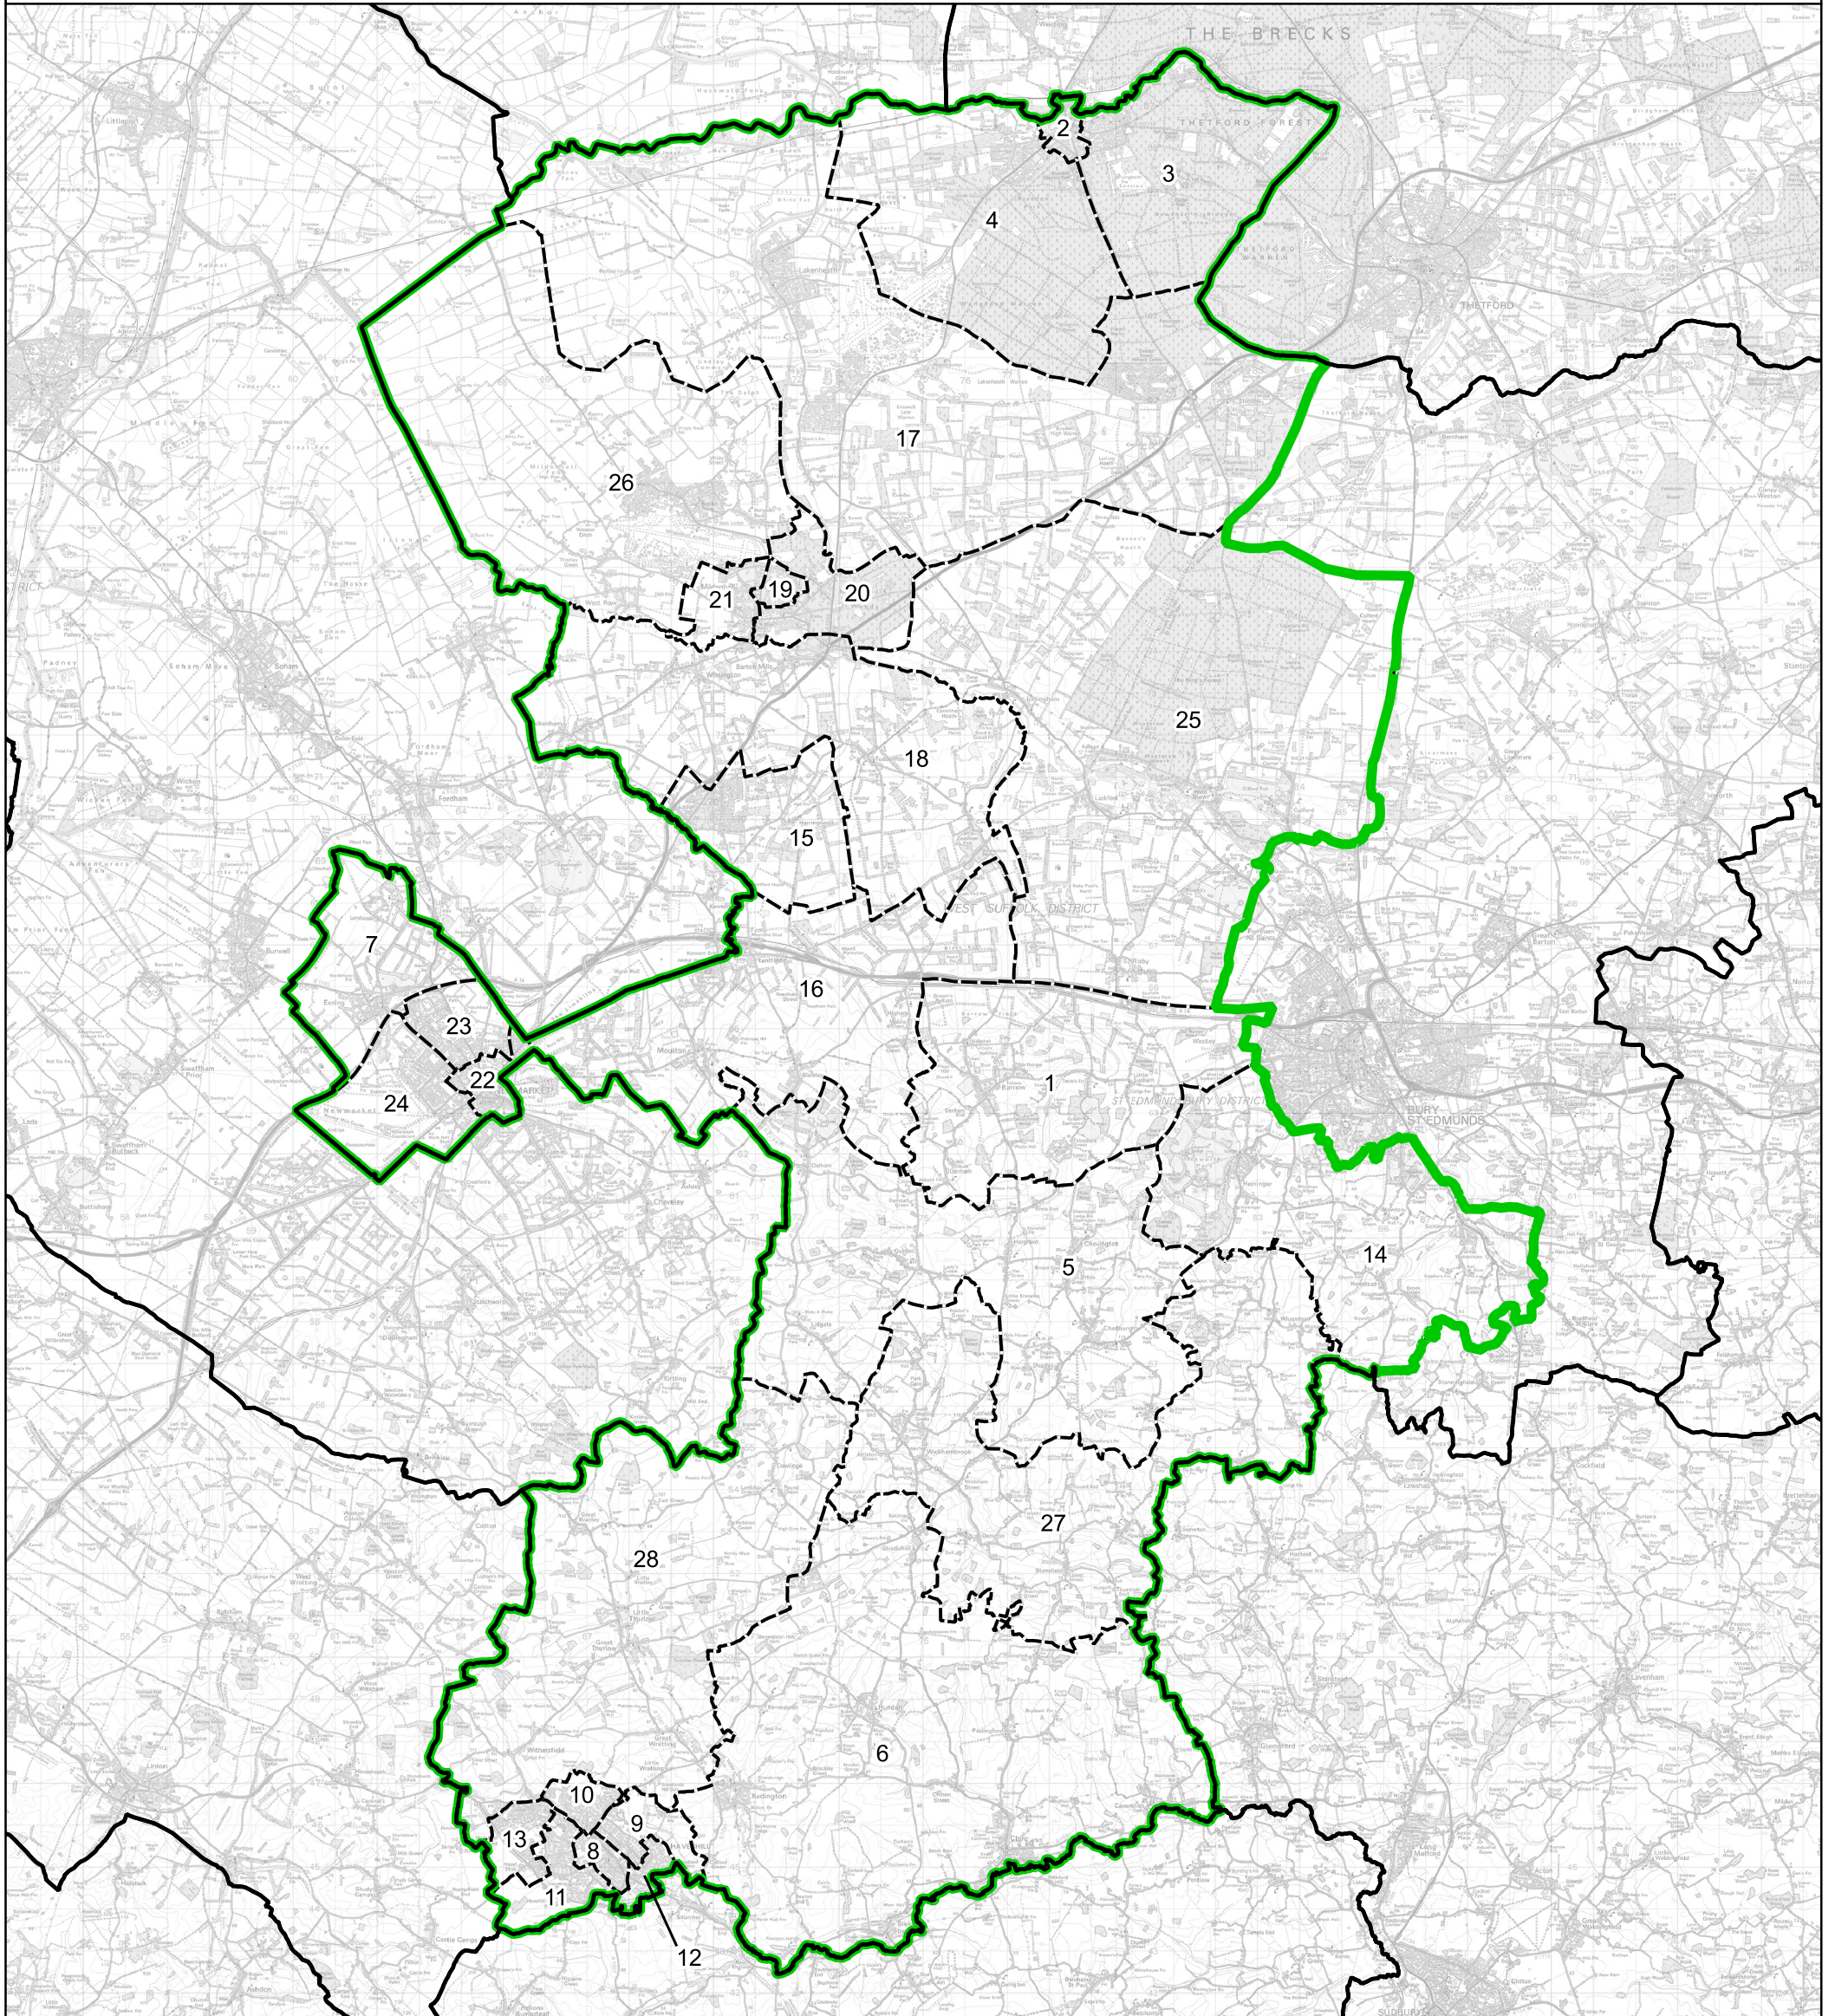

Boundary Commission for England - Final Recommendations for the Eastern Region

West Suffolk County Constituency - Electorate 76,243

Wards:

- | | | | |
|-----------------------------|-------------------------|---------------------------------|-----------------------------|
| 1 Barrow | 7 Exning | 15 Icen | 22 Newmarket East |
| 2 Brandon Central | 8 Haverhill Central | 16 Kentford & Moulton | 23 Newmarket North |
| 3 Brandon East | 9 Haverhill East | 17 Lakenheath | 24 Newmarket West |
| 4 Brandon West | 10 Haverhill North | 18 Manor | 25 Risby |
| 5 Chedburgh & Chevington | 11 Haverhill South | 19 Mildenhall Great Heath | 26 The Rows |
| 6 Clare, Hundon & Kedington | 12 Haverhill South East | 20 Mildenhall Kingsway & Market | 27 Whepstead & Wickhambrook |
| | 13 Haverhill West | 21 Mildenhall Queensway | 28 Withersfield |
| | 14 Horringer | | |

- Constituency
- Local Authorities
- Wards

© Crown copyright and database rights 2023 OS 100018289. You are permitted to use this data solely to enable you to respond to, or interact with, the organisation that provided you with the data. You are not permitted to copy, sub-licence, distribute or sell any of this data to third parties in any form. Third party rights to enforce the terms of this licence shall be reserved to OS.

West Suffolk County Constituency