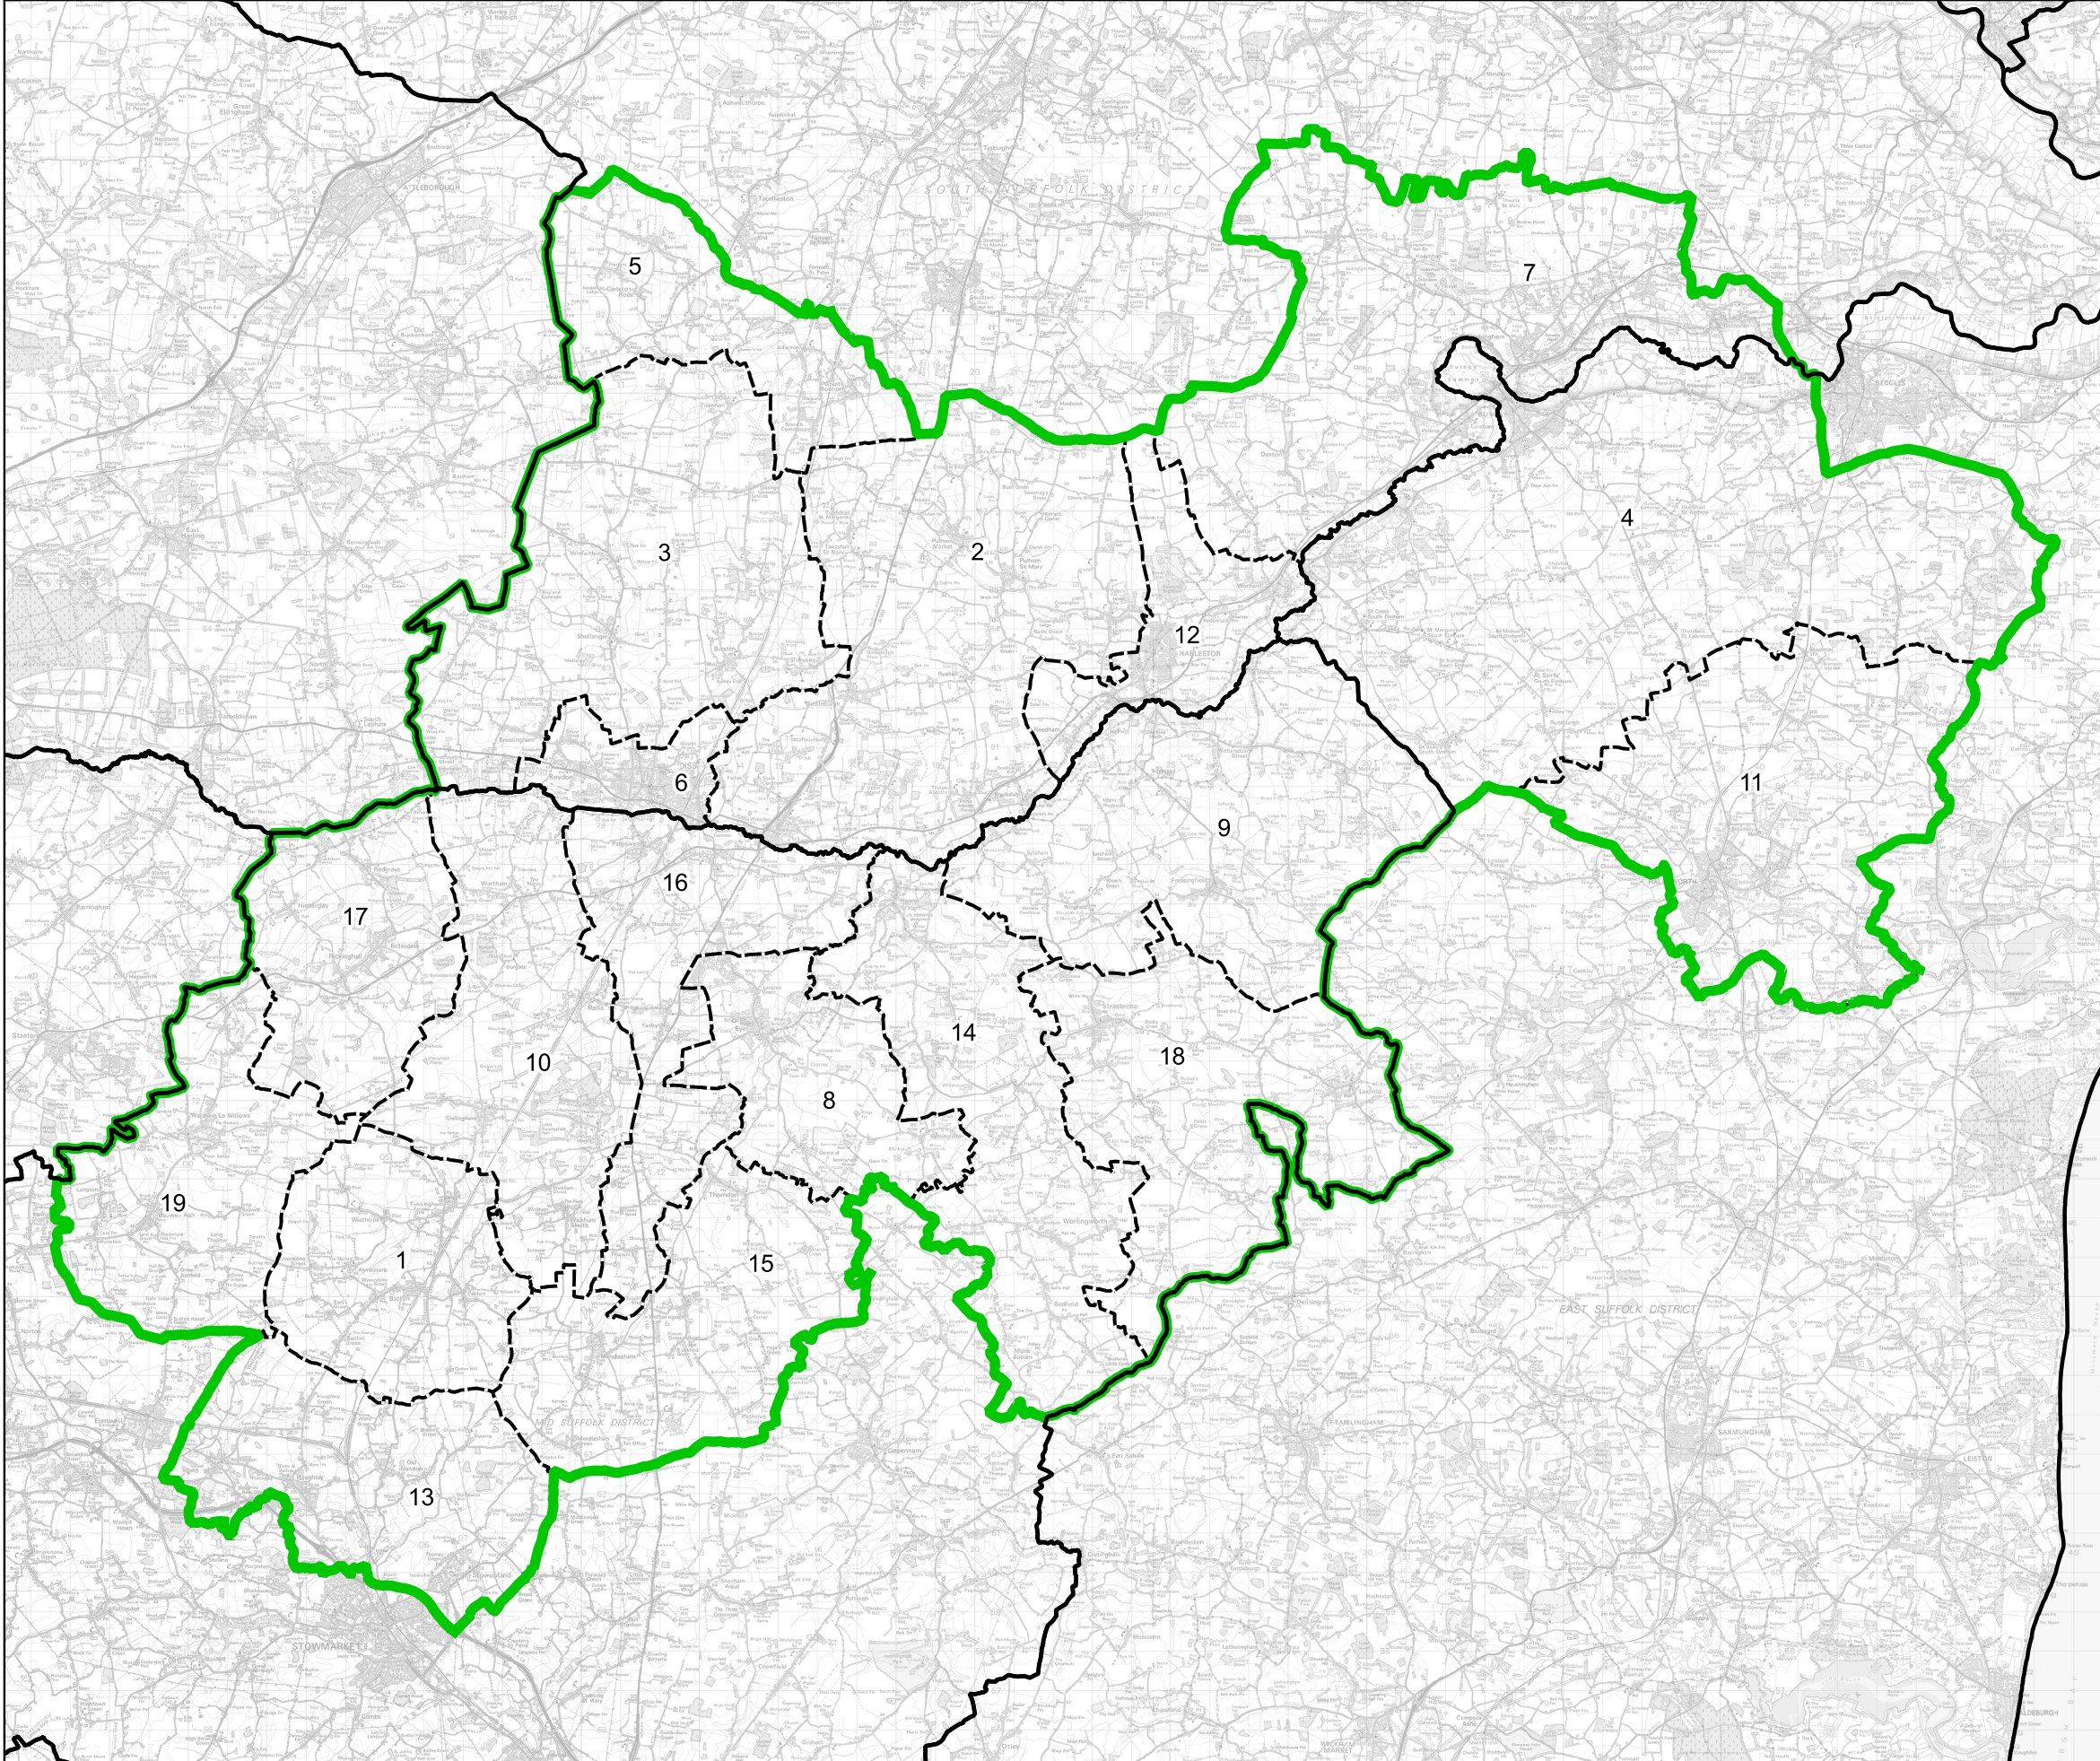

# Boundary Commission for England - Final Recommendations for the Eastern Region

## Waveney Valley County Constituency - Electorate 70,540

Wards:

- 1 Bacton
- 2 Beck Vale, Dickleburgh & Scole
- 3 Bressingham & Burston
- 4 Bungay & Wainford
- 5 Bunwell
- 6 Diss & Roydon
- 7 Ditchingham & Earsham
- 8 Eye
- 9 Fressingfield
- 10 Gislingham
- 11 Halesworth & Blything
- 12 Harleston
- 13 Haughley, Stowupland & Wetherden
- 14 Hoxne & Worlingworth
- 15 Mendlesham
- 16 Palgrave
- 17 Rickinghall
- 18 Stradbroke & Laxfield
- 19 Walsham-le-Willows

- Constituency
- Local Authorities
- Wards

0 2 4 km

© Crown copyright and database rights 2023 OS 100018289. You are permitted to use this data solely to enable you to respond to, or interact with, the organisation that provided you with the data. You are not permitted to copy, sub-licence, distribute or sell any of this data to third parties in any form. Third party rights to enforce the terms of this licence shall be reserved to OS.

Waveney Valley County Constituency