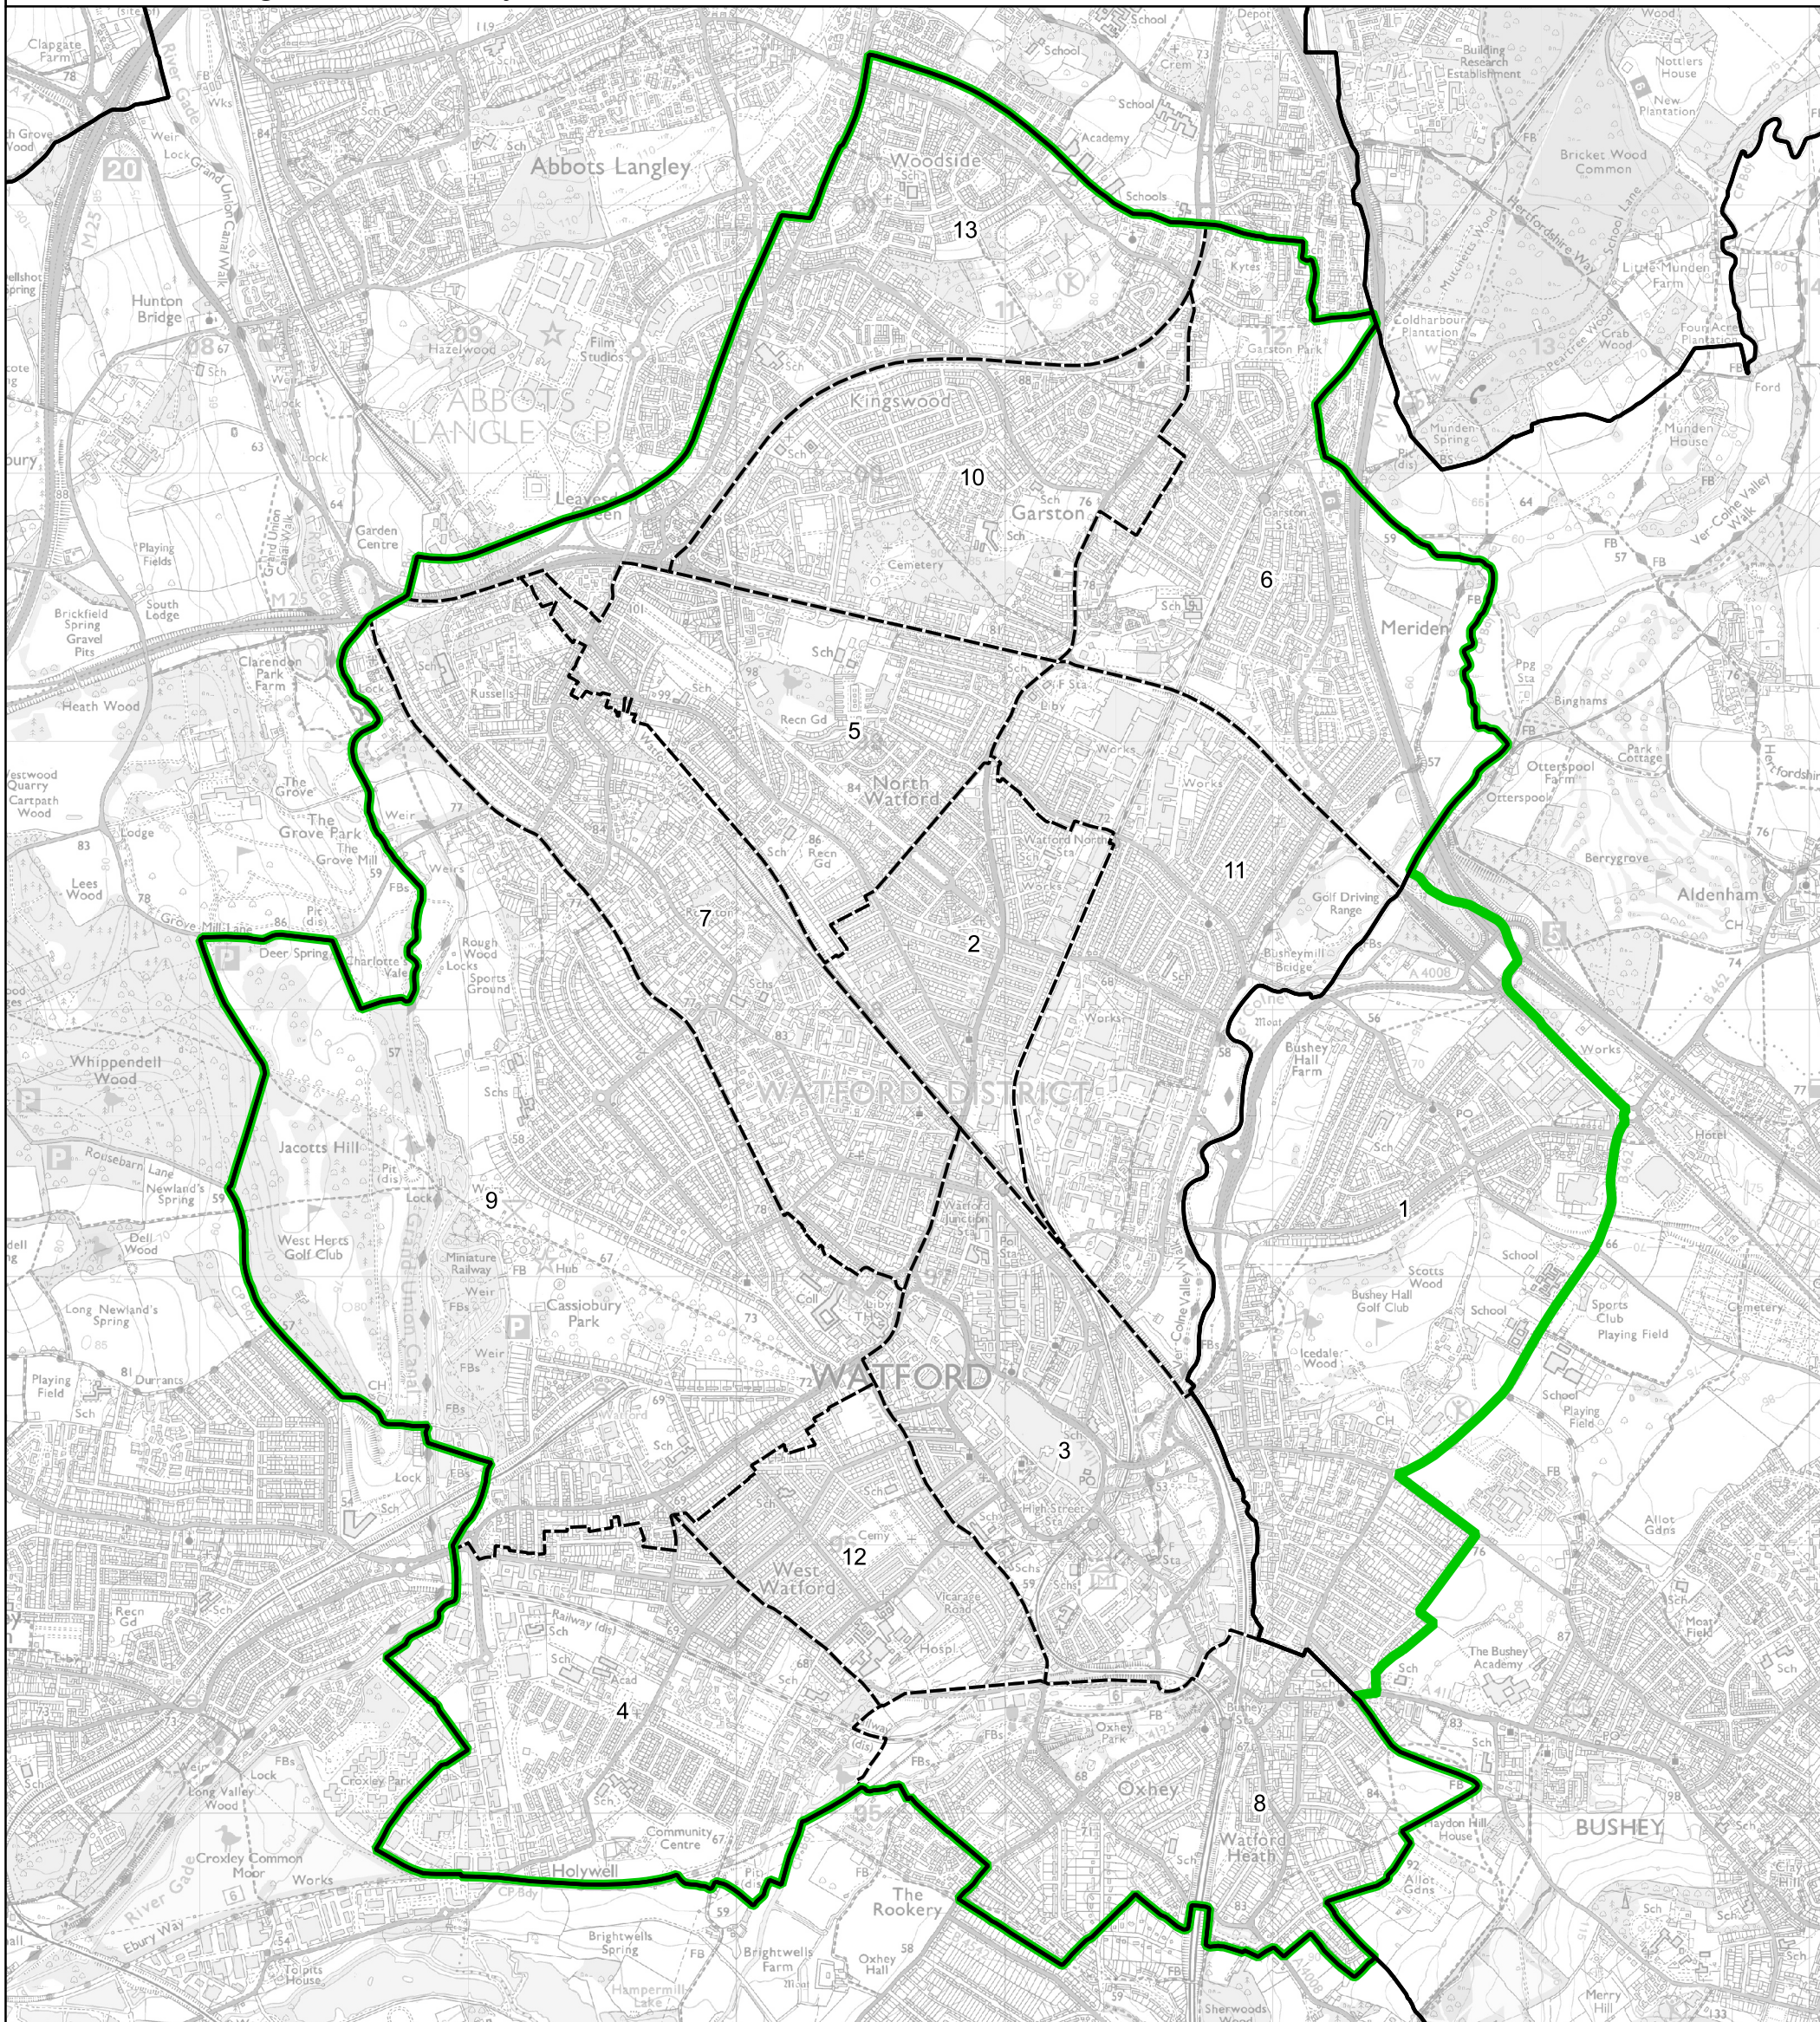

Boundary Commission for England - Final Recommendations for the Eastern Region

Watford Borough Constituency - Electorate 70,576

- Wards:
- |                |                |
|----------------|----------------|
| 1 Bushey North | 9 Park         |
| 2 Callowland   | 10 Stanborough |
| 3 Central      | 11 Tudor       |
| 4 Holywell     | 12 Vicarage    |
| 5 Leggatts     | 13 Woodside    |
| 6 Meriden      |                |
| 7 Nascot       |                |
| 8 Oxhey        |                |