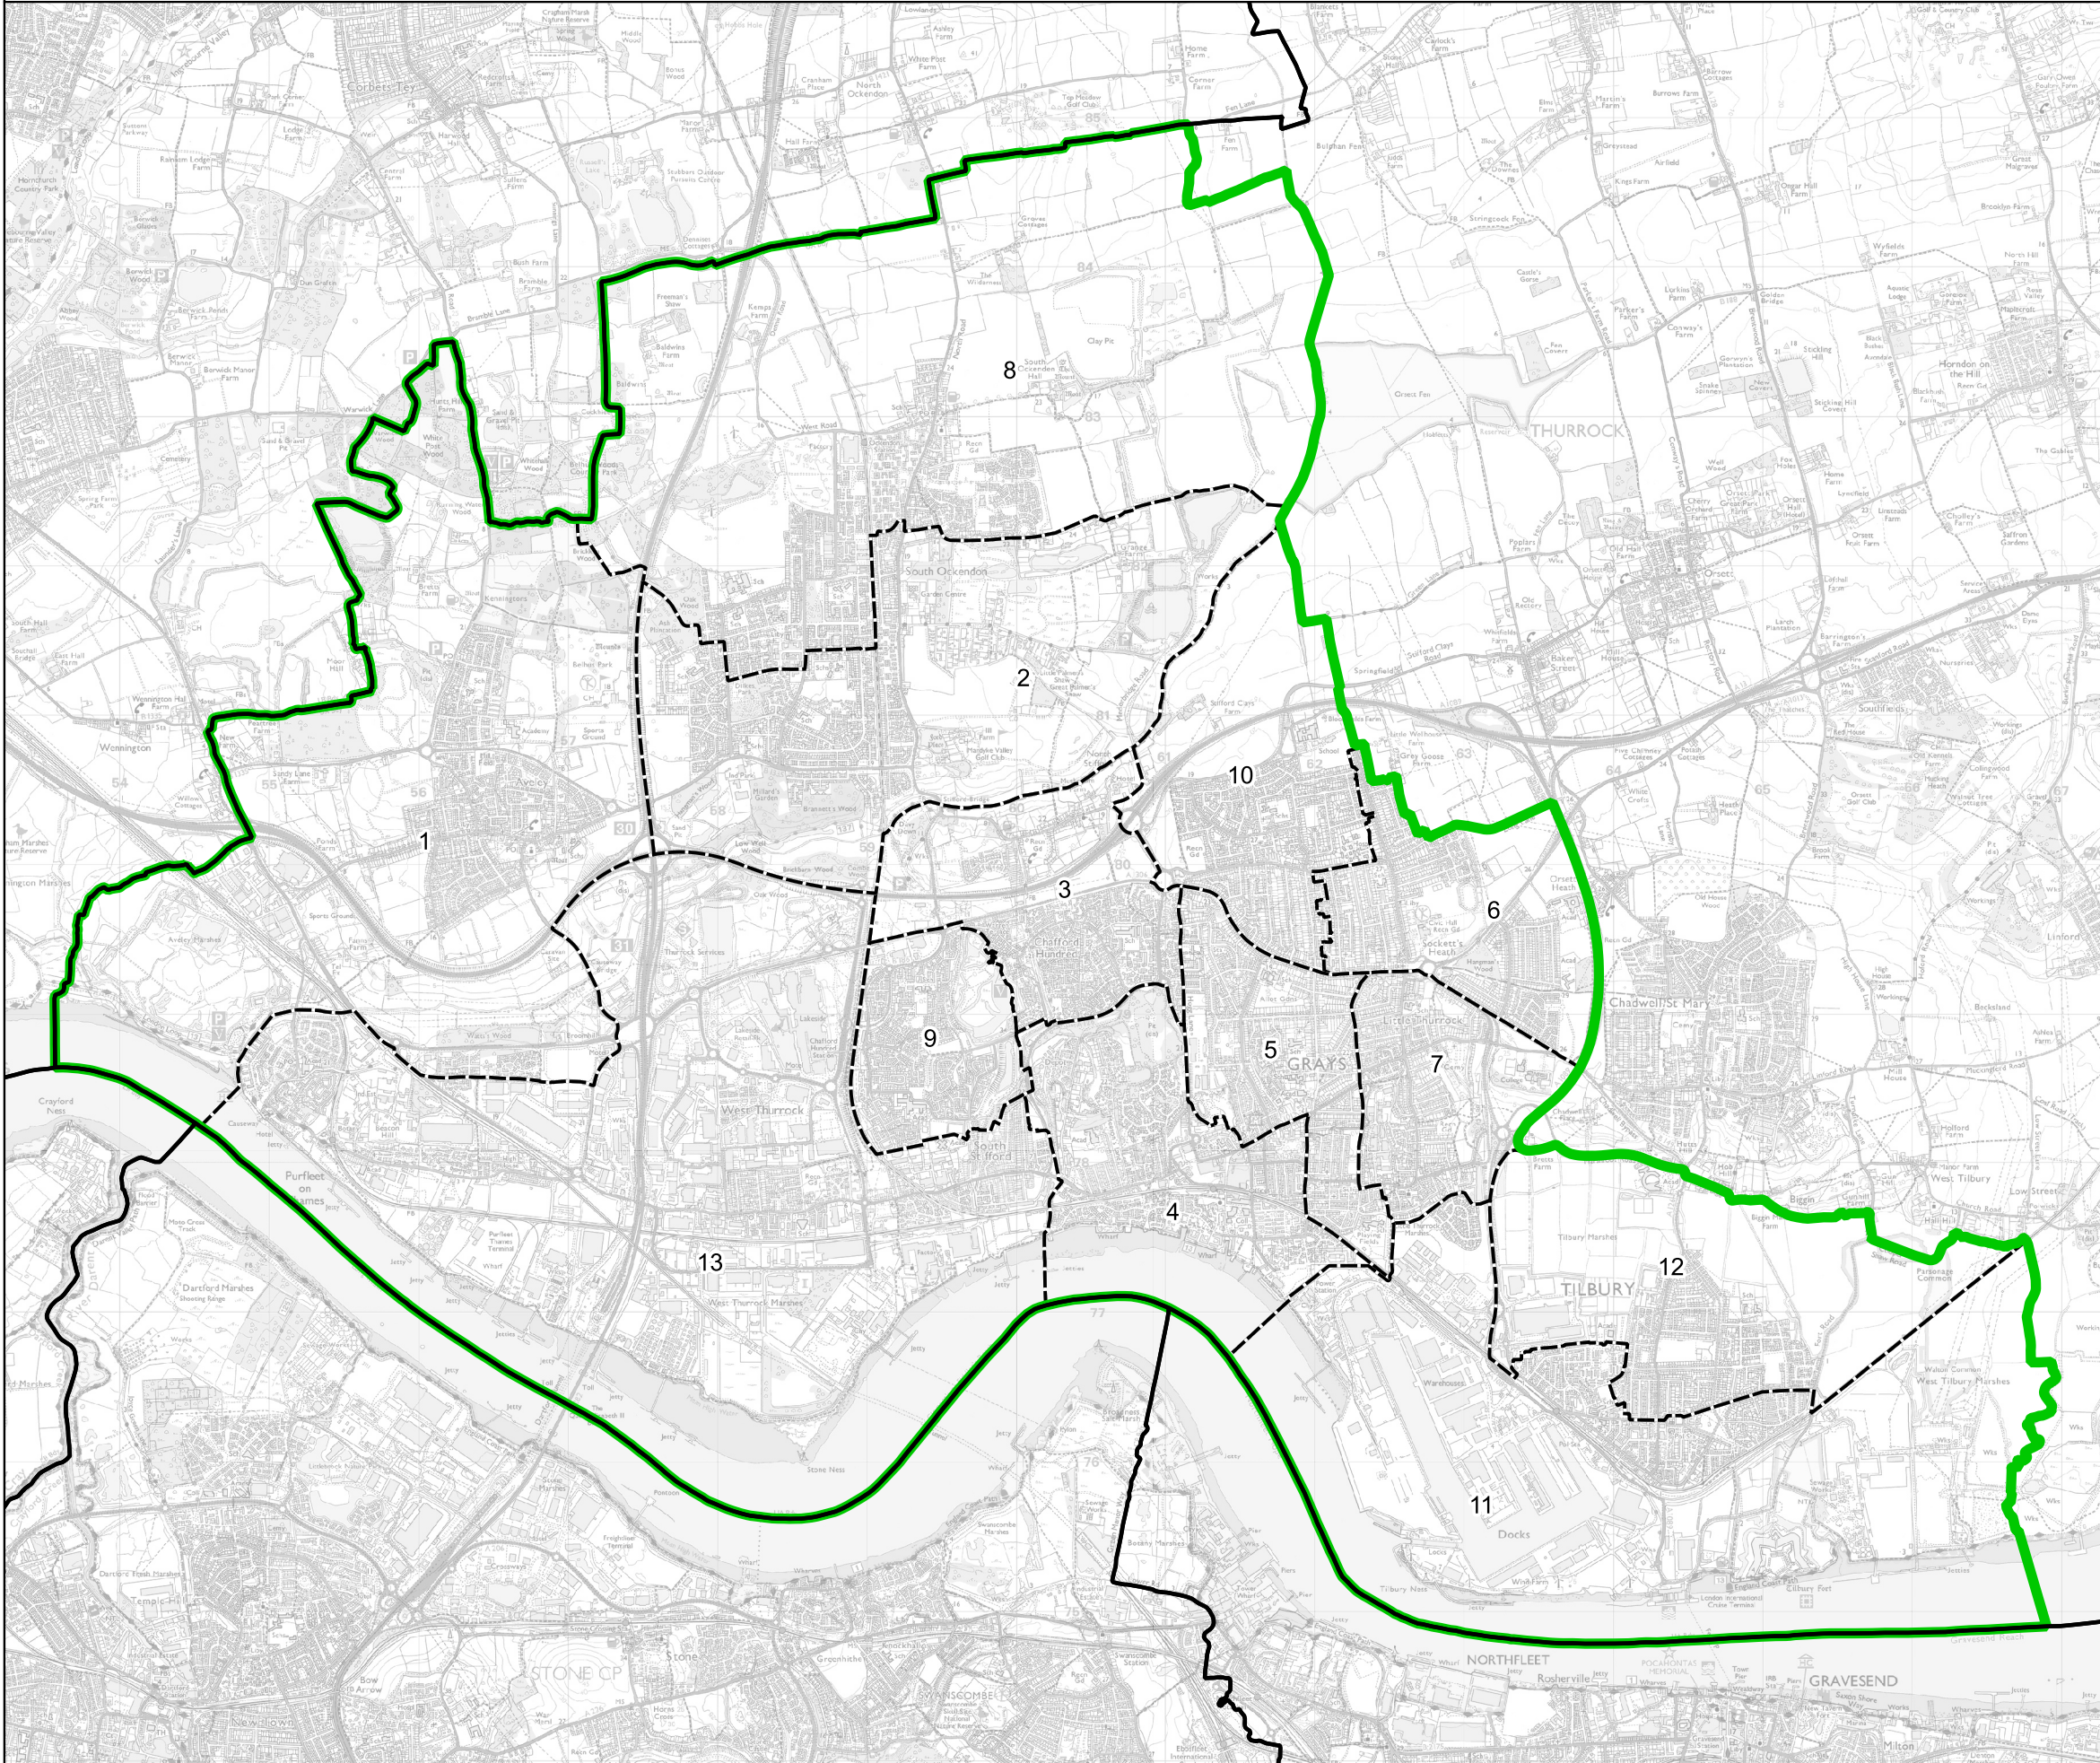

# Boundary Commission for England - Final Recommendations for the Eastern Region

## Thurrock Borough Constituency - Electorate 73,347

- Wards:
- 1 Aveley and Uplands
  - 2 Belhus
  - 3 Chafford and North Stifford
  - 4 Grays Riverside
  - 5 Grays Thurrock
  - 6 Little Thurrock Blackshots
  - 7 Little Thurrock Rectory
  - 8 Ockendon
  - 9 South Chafford
  - 10 Stifford Clays
  - 11 Tilbury Riverside and Thurrock Park
  - 12 Tilbury St. Chads
  - 13 West Thurrock and South Stifford

- Constituency
- Local Authorities
- Wards

0 0.6 1.2 km

© Crown copyright and database rights 2023 OS 100018289. You are permitted to use this data solely to enable you to respond to, or interact with, the organisation that provided you with the data. You are not permitted to copy, sub-licence, distribute or sell any of this data to third parties in any form. Third party rights to enforce the terms of this licence shall be reserved to OS.