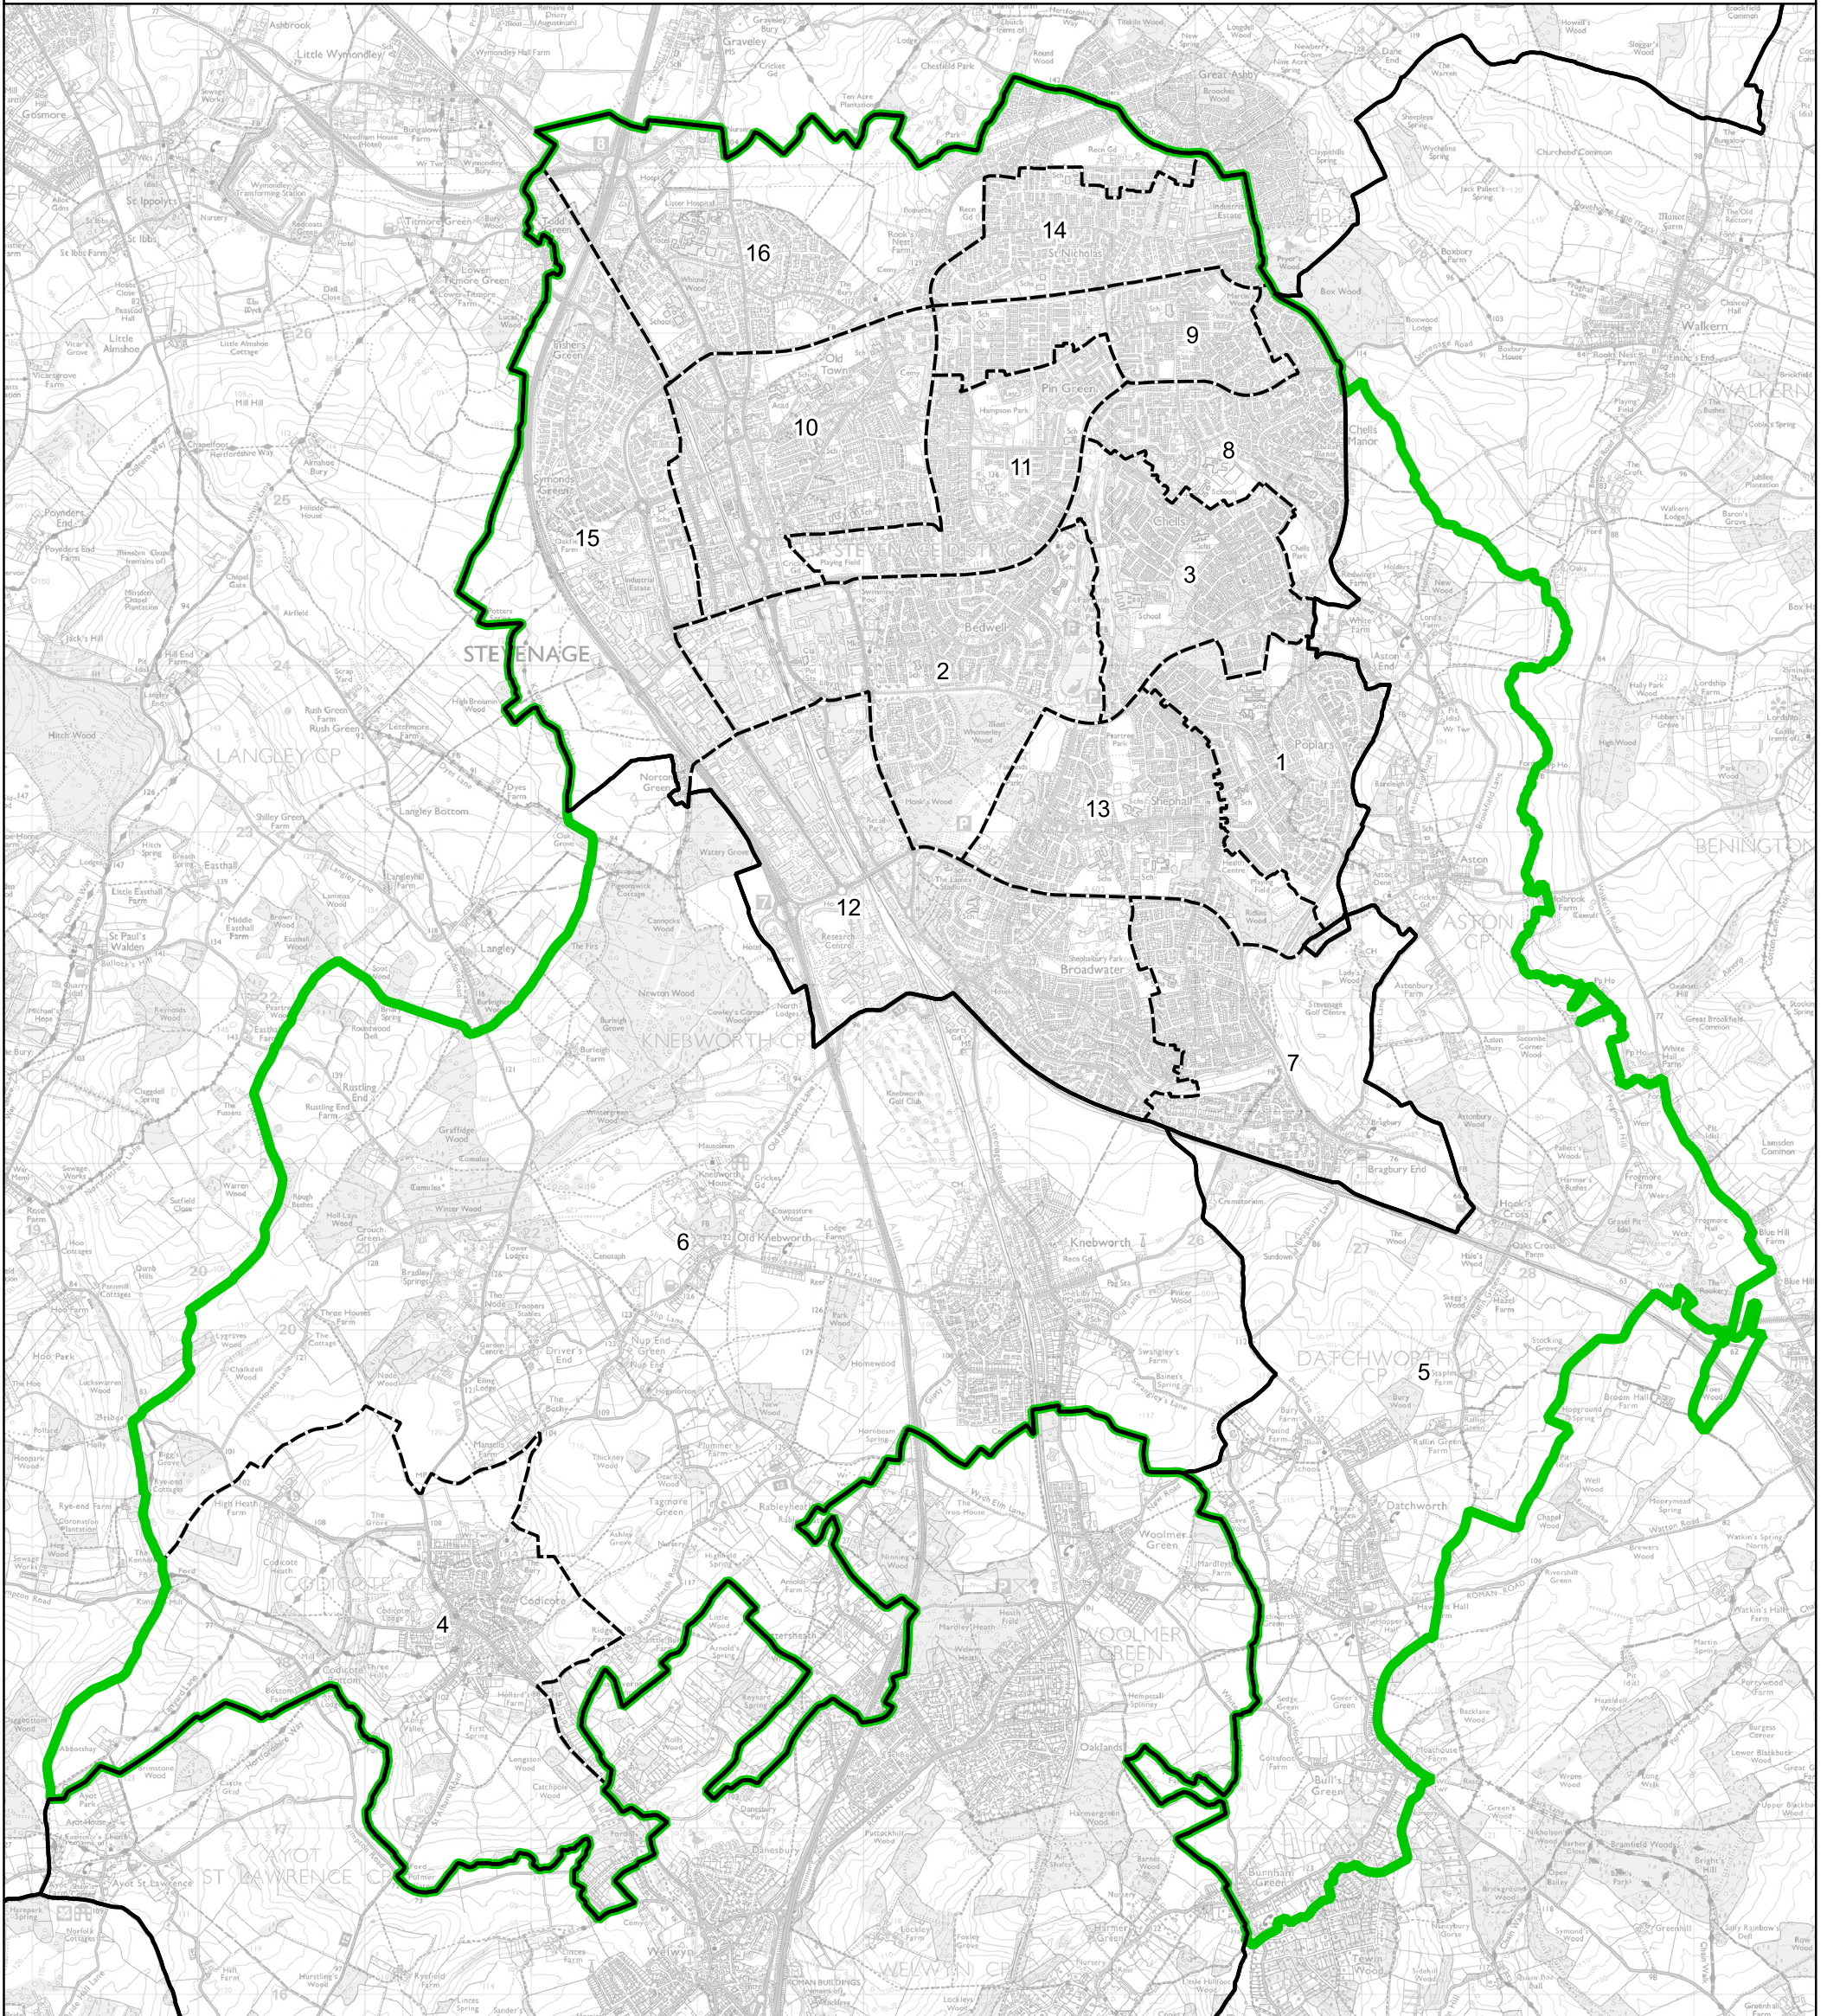

Boundary Commission for England - Final Recommendations for the Eastern Region
 Stevenage County Constituency - Electorate 70,370

Wards:

- | | |
|----------------------|------------------|
| 1 Bandley Hill | 9 Martins Wood |
| 2 Bedwell | 10 Old Town |
| 3 Chells | 11 Pin Green |
| 4 Codicote | 12 Roebuck |
| 5 Datchworth & Aston | 13 Shephall |
| 6 Knebworth | 14 St. Nicholas |
| 7 Longmeadow | 15 Symonds Green |
| 8 Manor | 16 Woodfield |

- Constituency
- Local Authorities
- Wards

© Crown copyright and database rights 2023 OS 100018289. You are permitted to use this data solely to enable you to respond to, or interact with, the organisation that provided you with the data. You are not permitted to copy, sub-licence, distribute or sell any of this data to third parties in any form. Third party rights to enforce the terms of this licence shall be reserved to OS.

Stevenage County Constituency