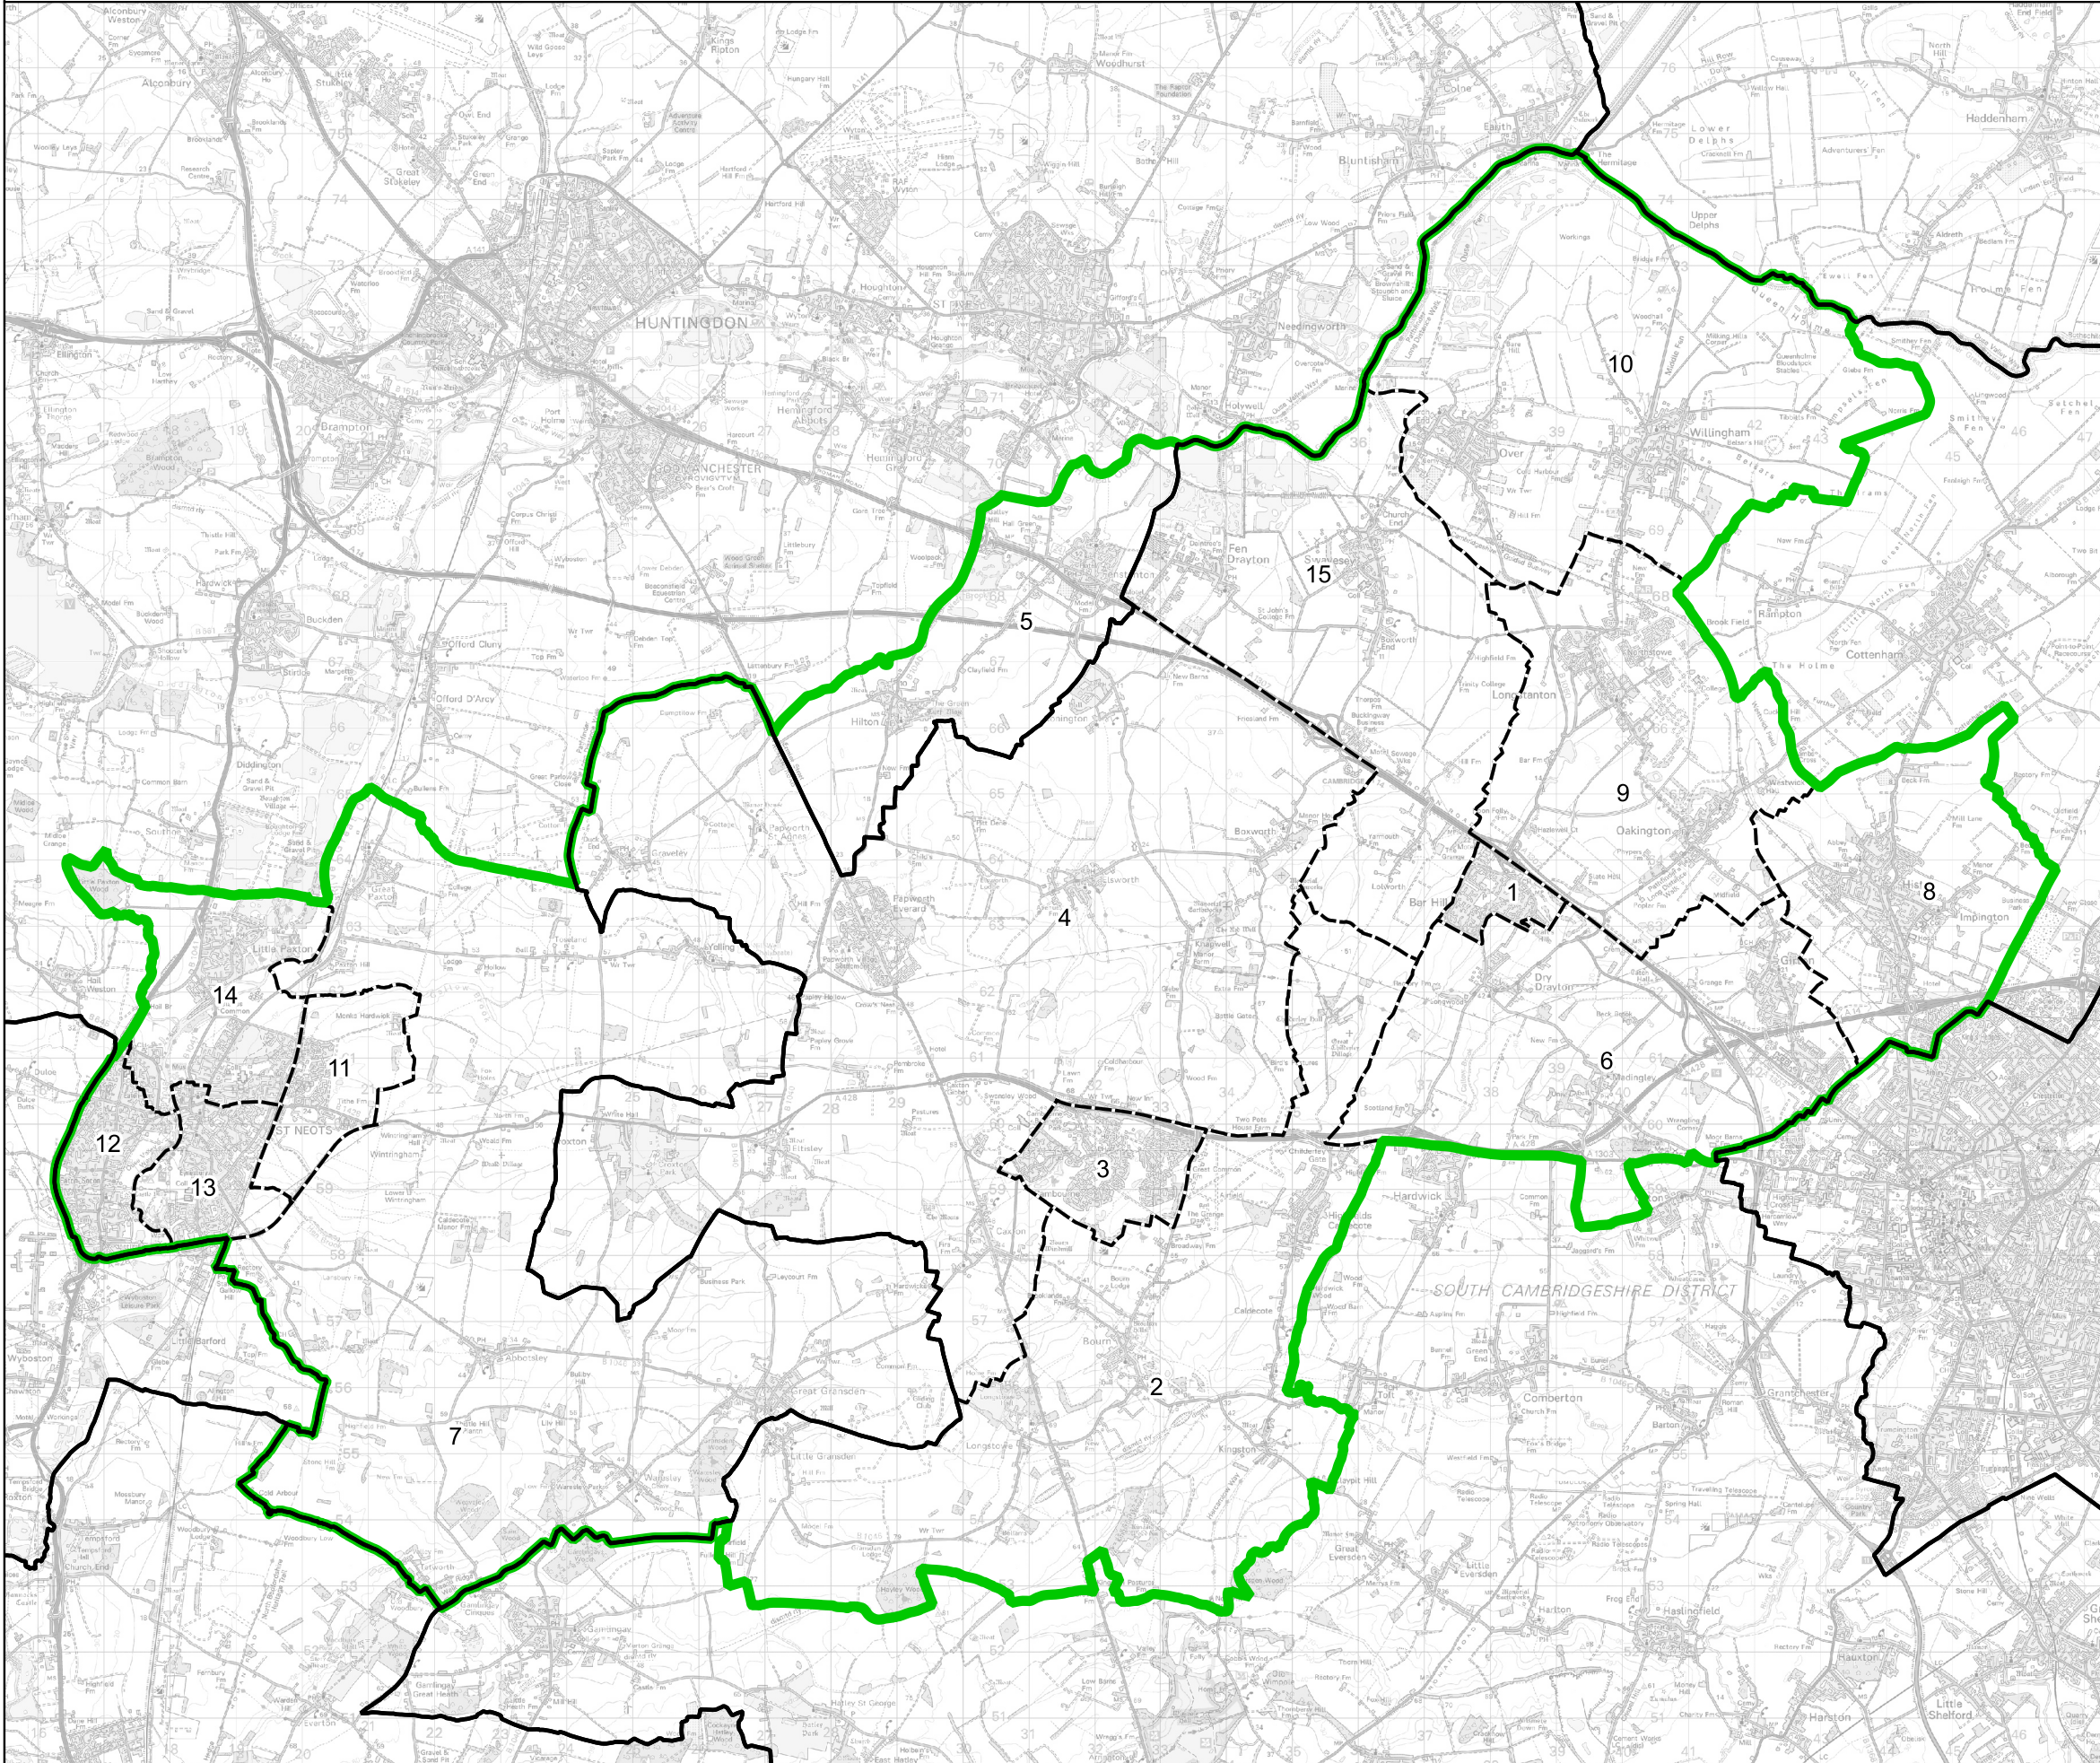

Boundary Commission for England - Final Recommendations for the Eastern Region

St Neots and Mid Cambridgeshire County Constituency - Electorate 74,699

Wards:

- 1 Bar Hill
- 2 Caldecote
- 3 Cambourne
- 4 Caxton & Papworth
- 5 Fenstanton
- 6 Girton
- 7 Great Paxton
- 8 Histon & Impington
- 9 Longstanton
- 10 Over & Willingham
- 11 St. Neots East
- 12 St. Neots Eatons
- 13 St. Neots Eynesbury
- 14 St. Neots Priory Park & Little Paxton
- 15 Swavesey

- Constituency
- Local Authorities
- Wards

© Crown copyright and database rights 2023 OS 100018289. You are permitted to use this data solely to enable you to respond to, or interact with, the organisation that provided you with the data. You are not permitted to copy, sub-licence, distribute or sell any of this data to third parties in any form. Third party rights to enforce the terms of this licence shall be reserved to OS.