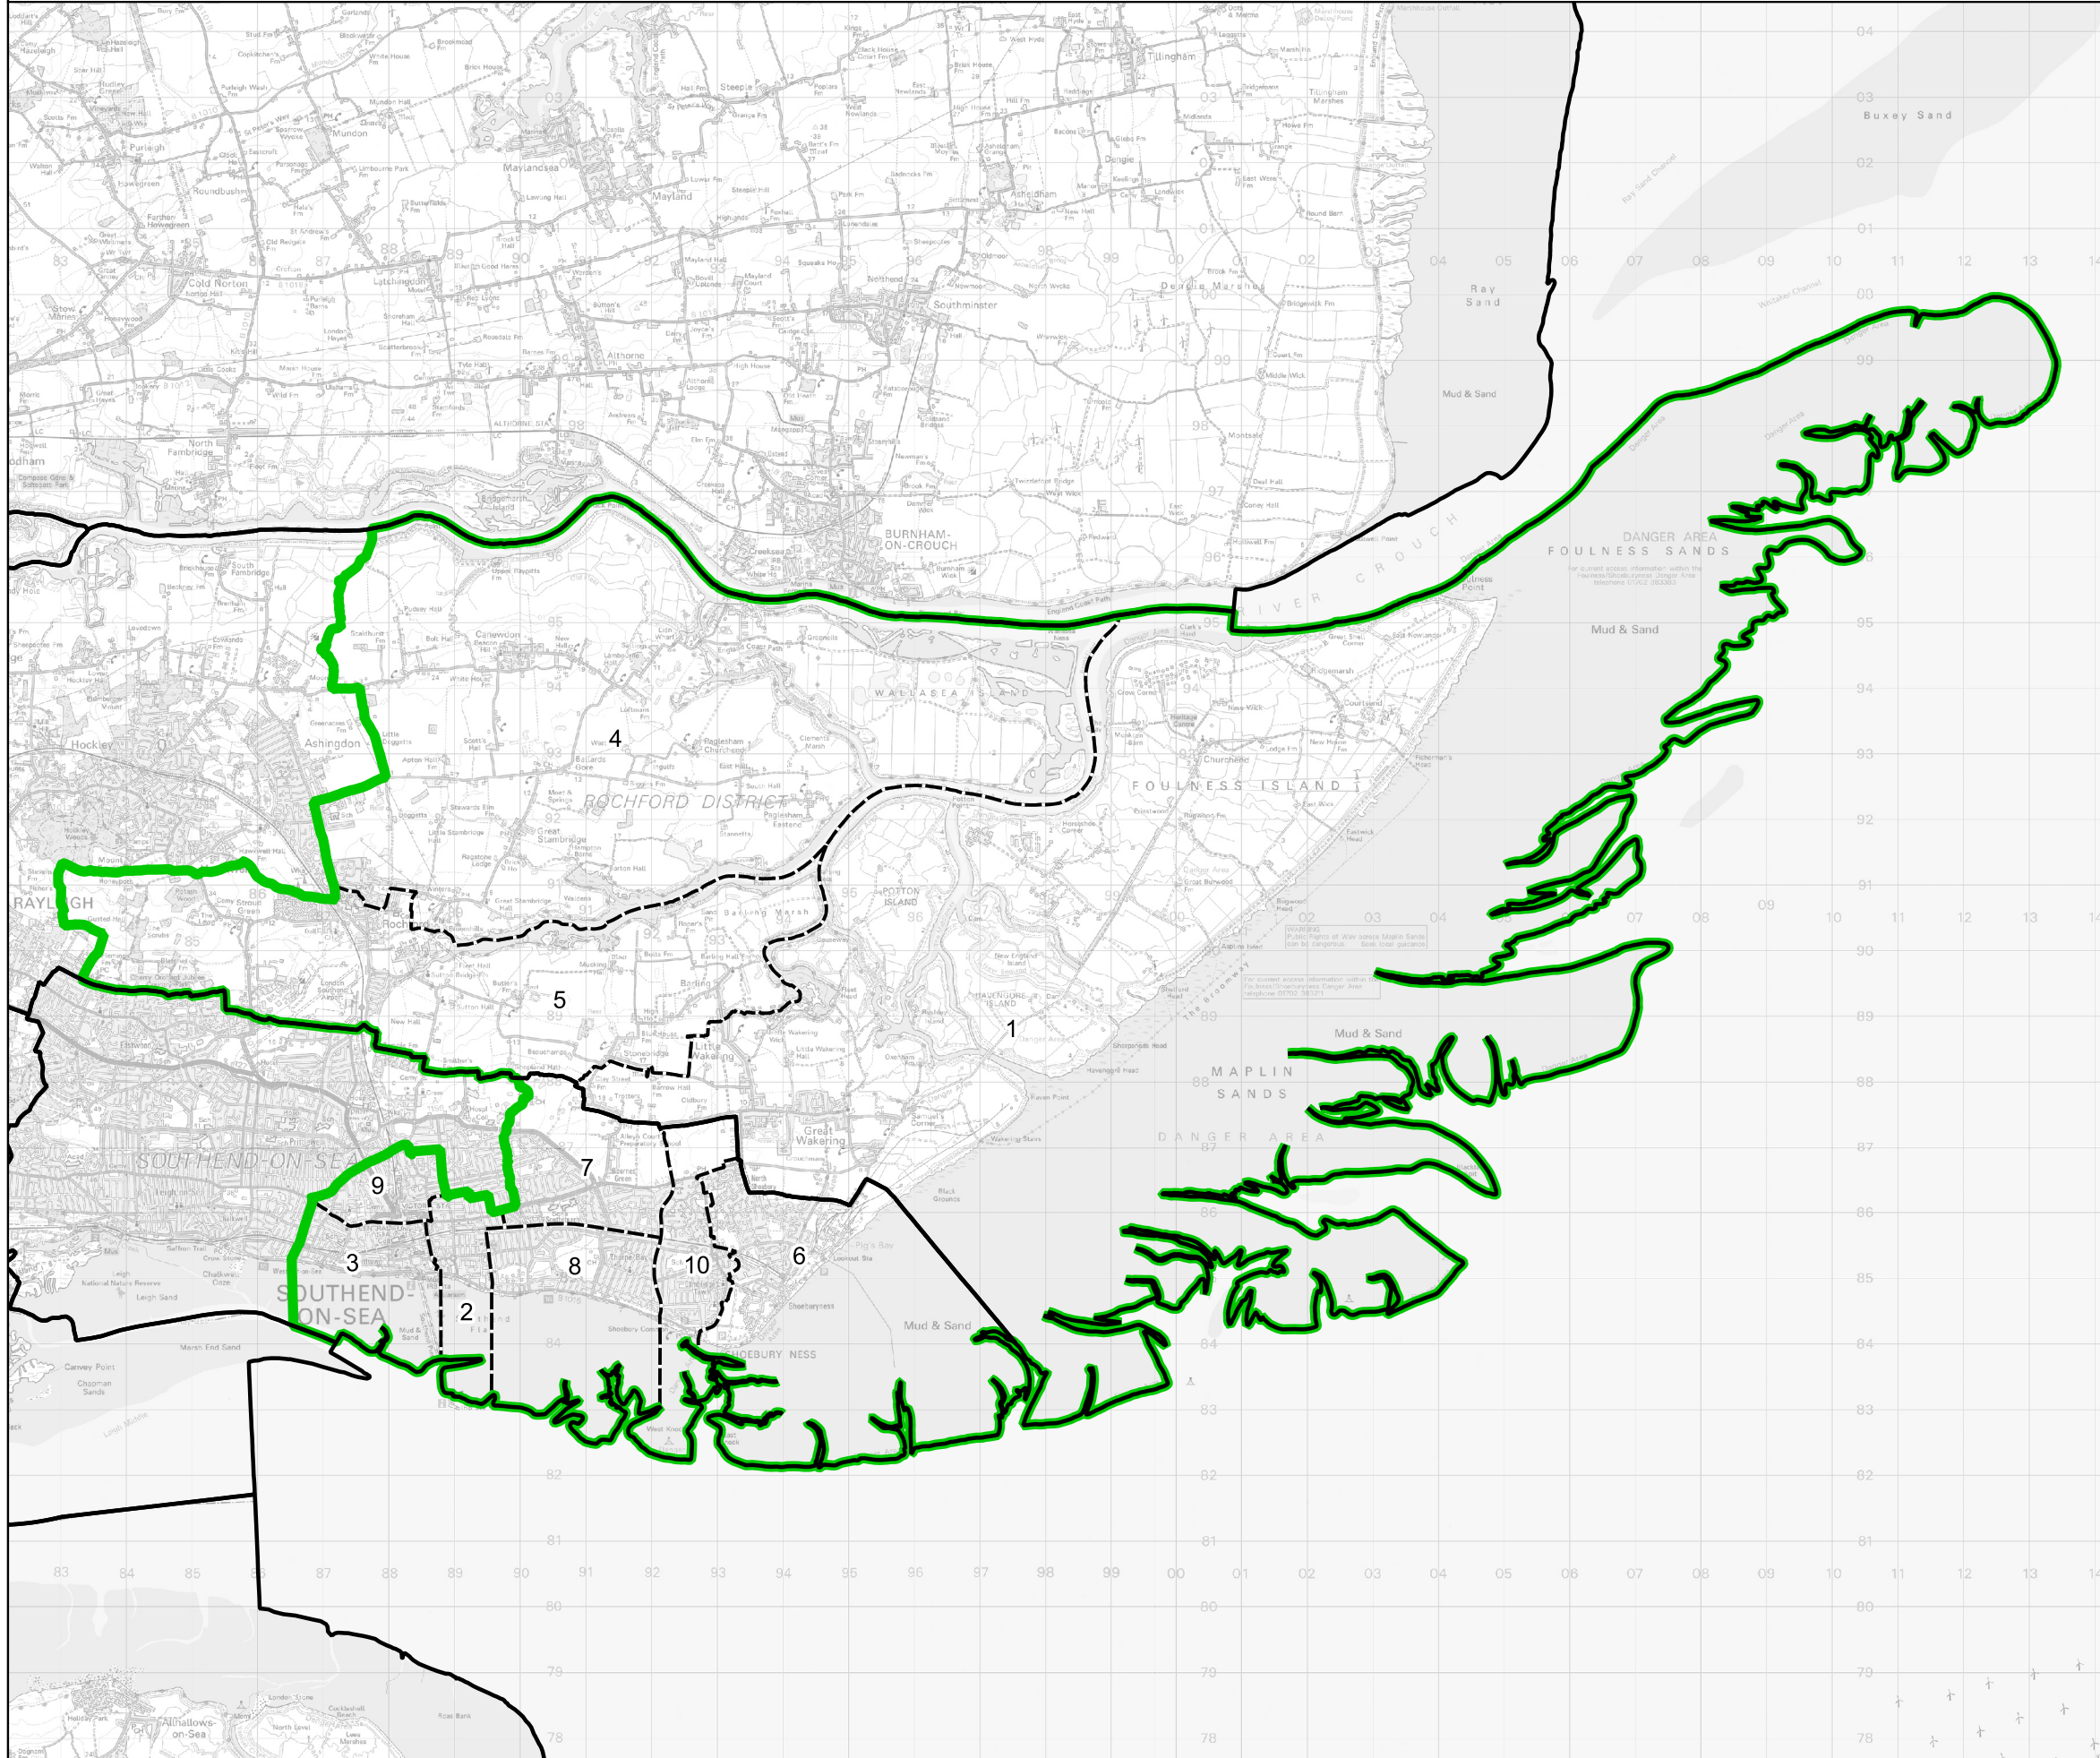

Boundary Commission for England - Final Recommendations for the Eastern Region

Southend East and Rochford County Constituency - Electorate 70,094

Wards:

- 1 Foulness & The Wakerings
- 2 Kursaal
- 3 Milton
- 4 Roche North & Rural
- 5 Roche South
- 6 Shoeburyness
- 7 Southchurch
- 8 Thorpe
- 9 Victoria
- 10 West Shoebury

- Constituency
- Local Authorities
- Wards

0 1 2 km

© Crown copyright and database rights 2023 OS 100018289. You are permitted to use this data solely to enable you to respond to, or interact with, the organisation that provided you with the data. You are not permitted to copy, sub-licence, distribute or sell any of this data to third parties in any form. Third party rights to enforce the terms of this licence shall be reserved to OS.

Southend East and Rochford County Constituency