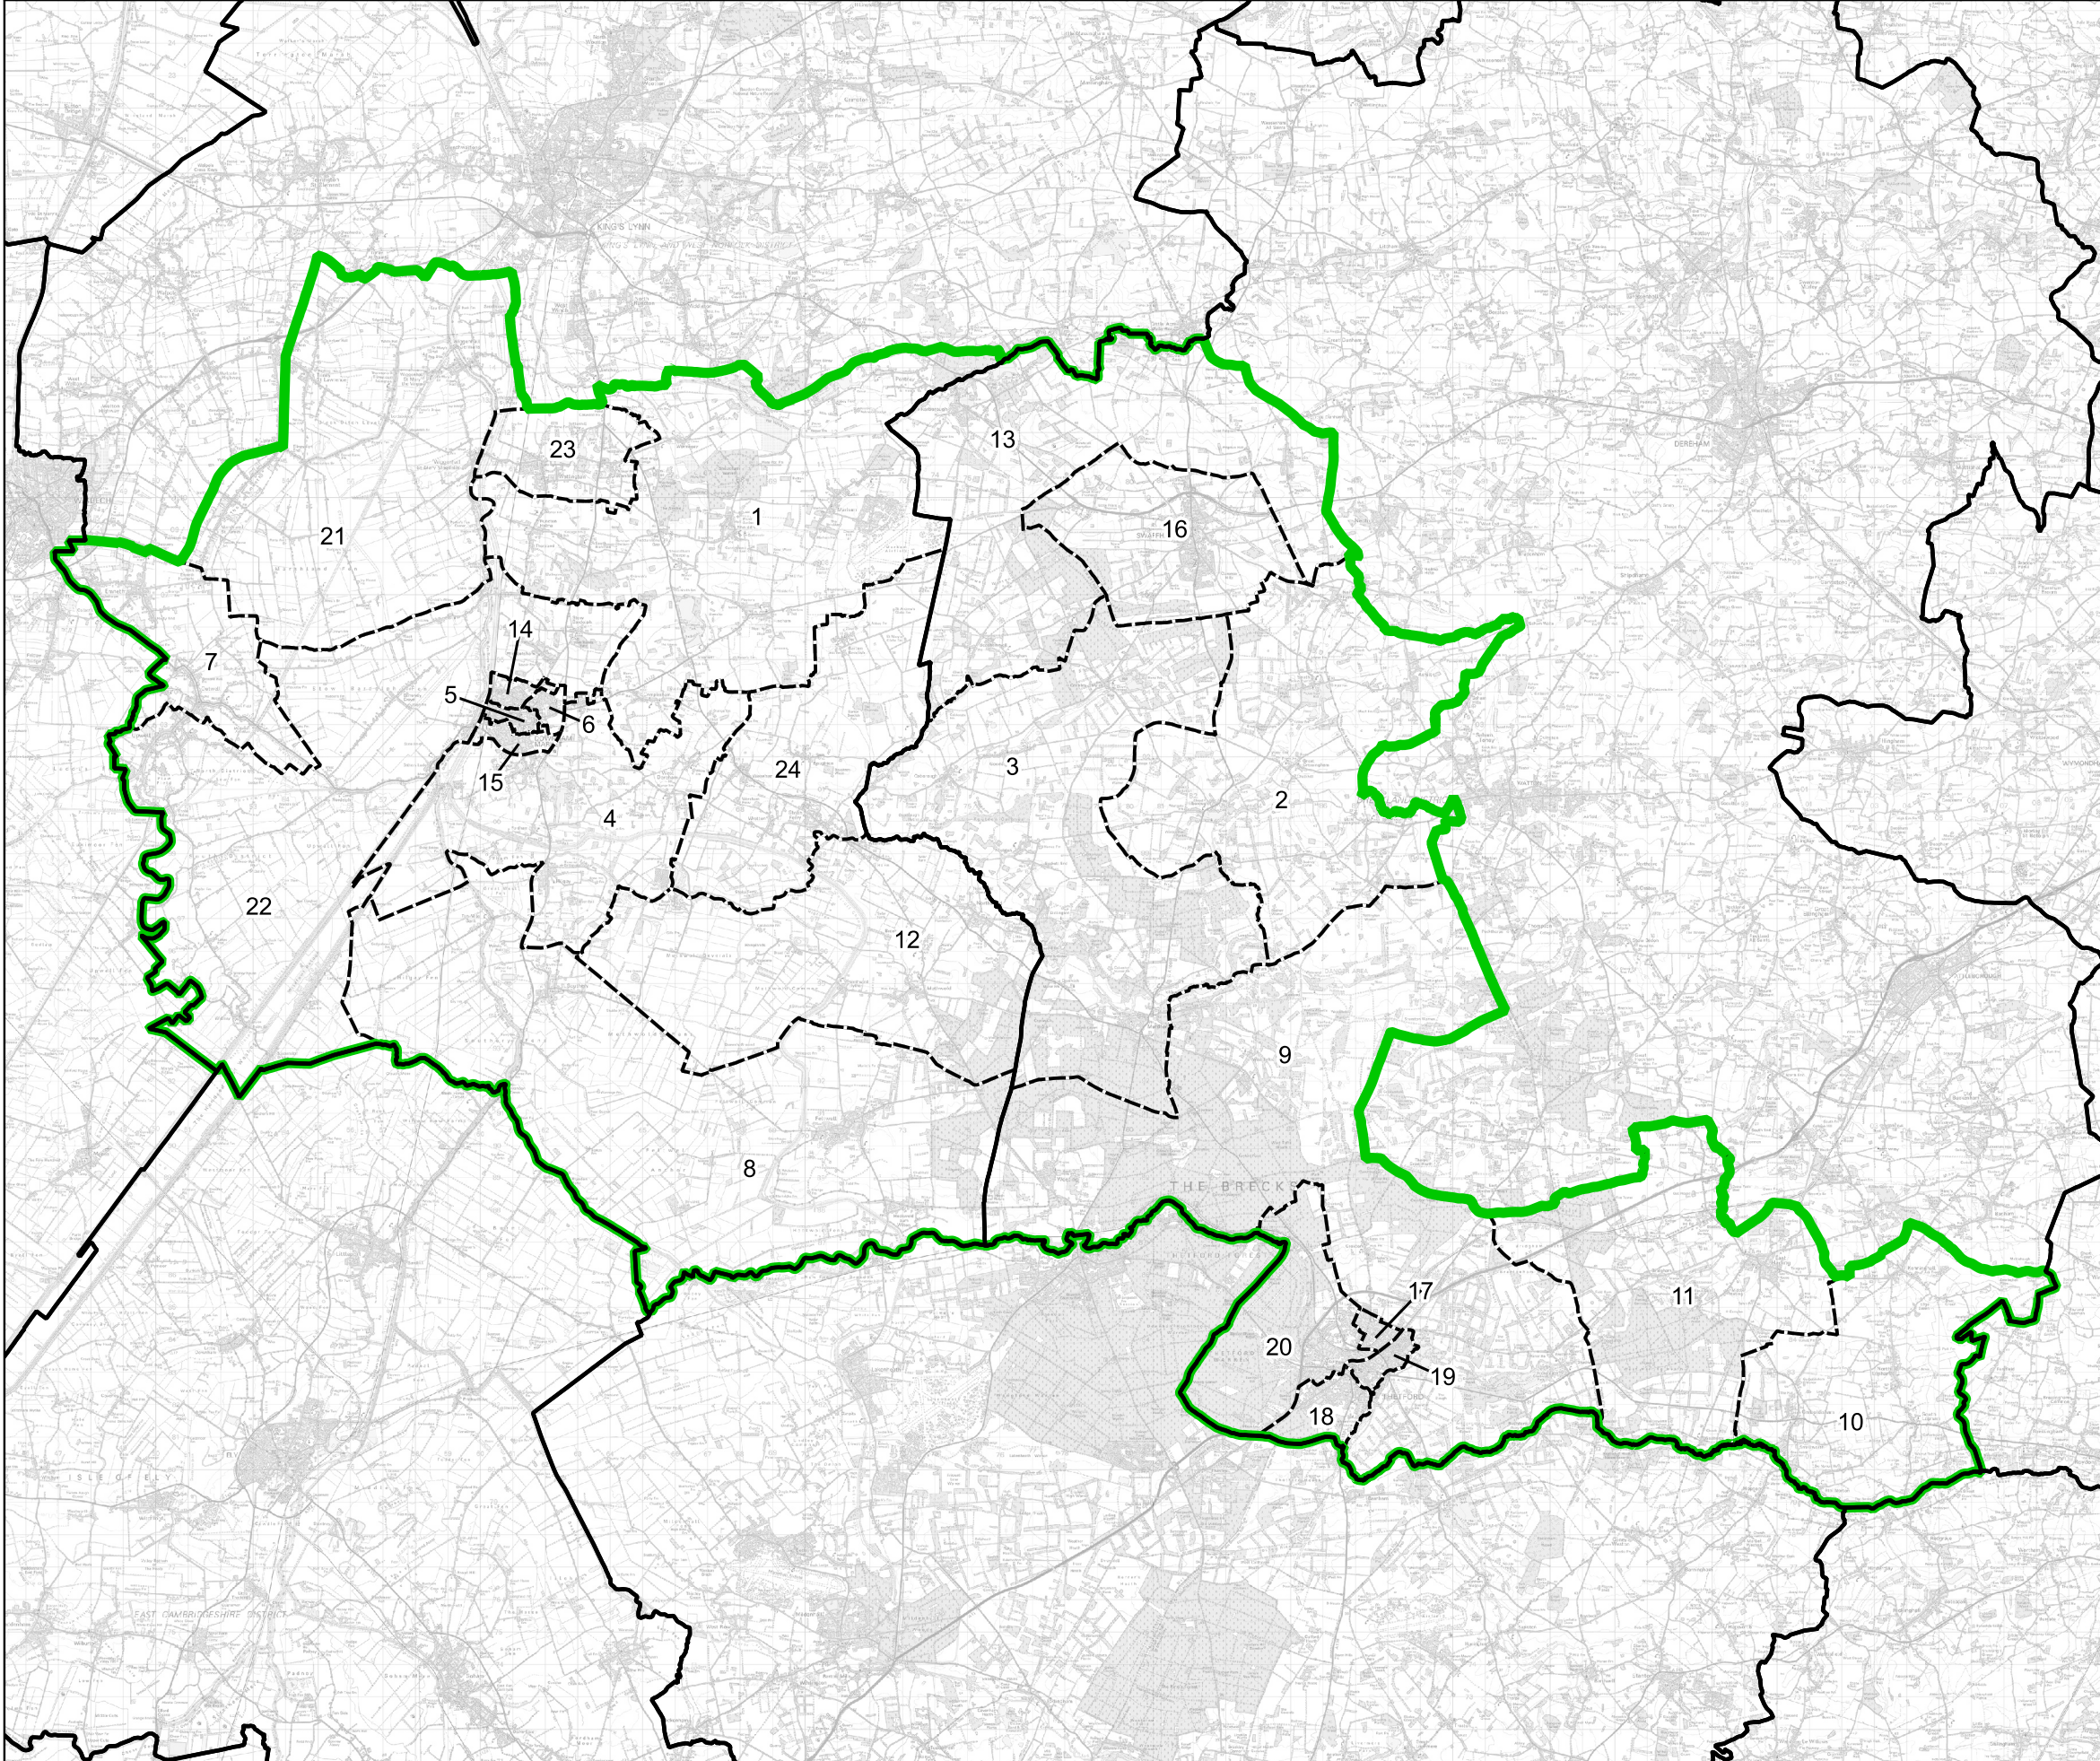

Boundary Commission for England - Final Recommendations for the Eastern Region

South West Norfolk County Constituency - Electorate 72,496

Wards:

- 1 Airfield
- 2 Ashill
- 3 Bedingfeld
- 4 Denver
- 5 Downham Old Town
- 6 East Downham
- 7 Emneth & Outwell
- 8 Feltwell
- 9 Forest
- 10 Guiltcross
- 11 Harling & Heathlands
- 12 Methwold
- 13 Nar Valley
- 14 North Downham
- 15 South Downham
- 16 Swaffham
- 17 Thetford Boudica
- 18 Thetford Burrell
- 19 Thetford Castle
- 20 Thetford Priory
- 21 Tilney, Mershe Lande & Wiggshall
- 22 Upwell & Delph
- 23 Watlington
- 24 Wissey

- Constituency
- Local Authorities
- Wards

0 3 6 km

© Crown copyright and database rights 2023 OS 100018289. You are permitted to use this data solely to enable you to respond to, or interact with, the organisation that provided you with the data. You are not permitted to copy, sub-licence, distribute or sell any of this data to third parties in any form. Third party rights to enforce the terms of this licence shall be reserved to OS.

South West Norfolk County Constituency