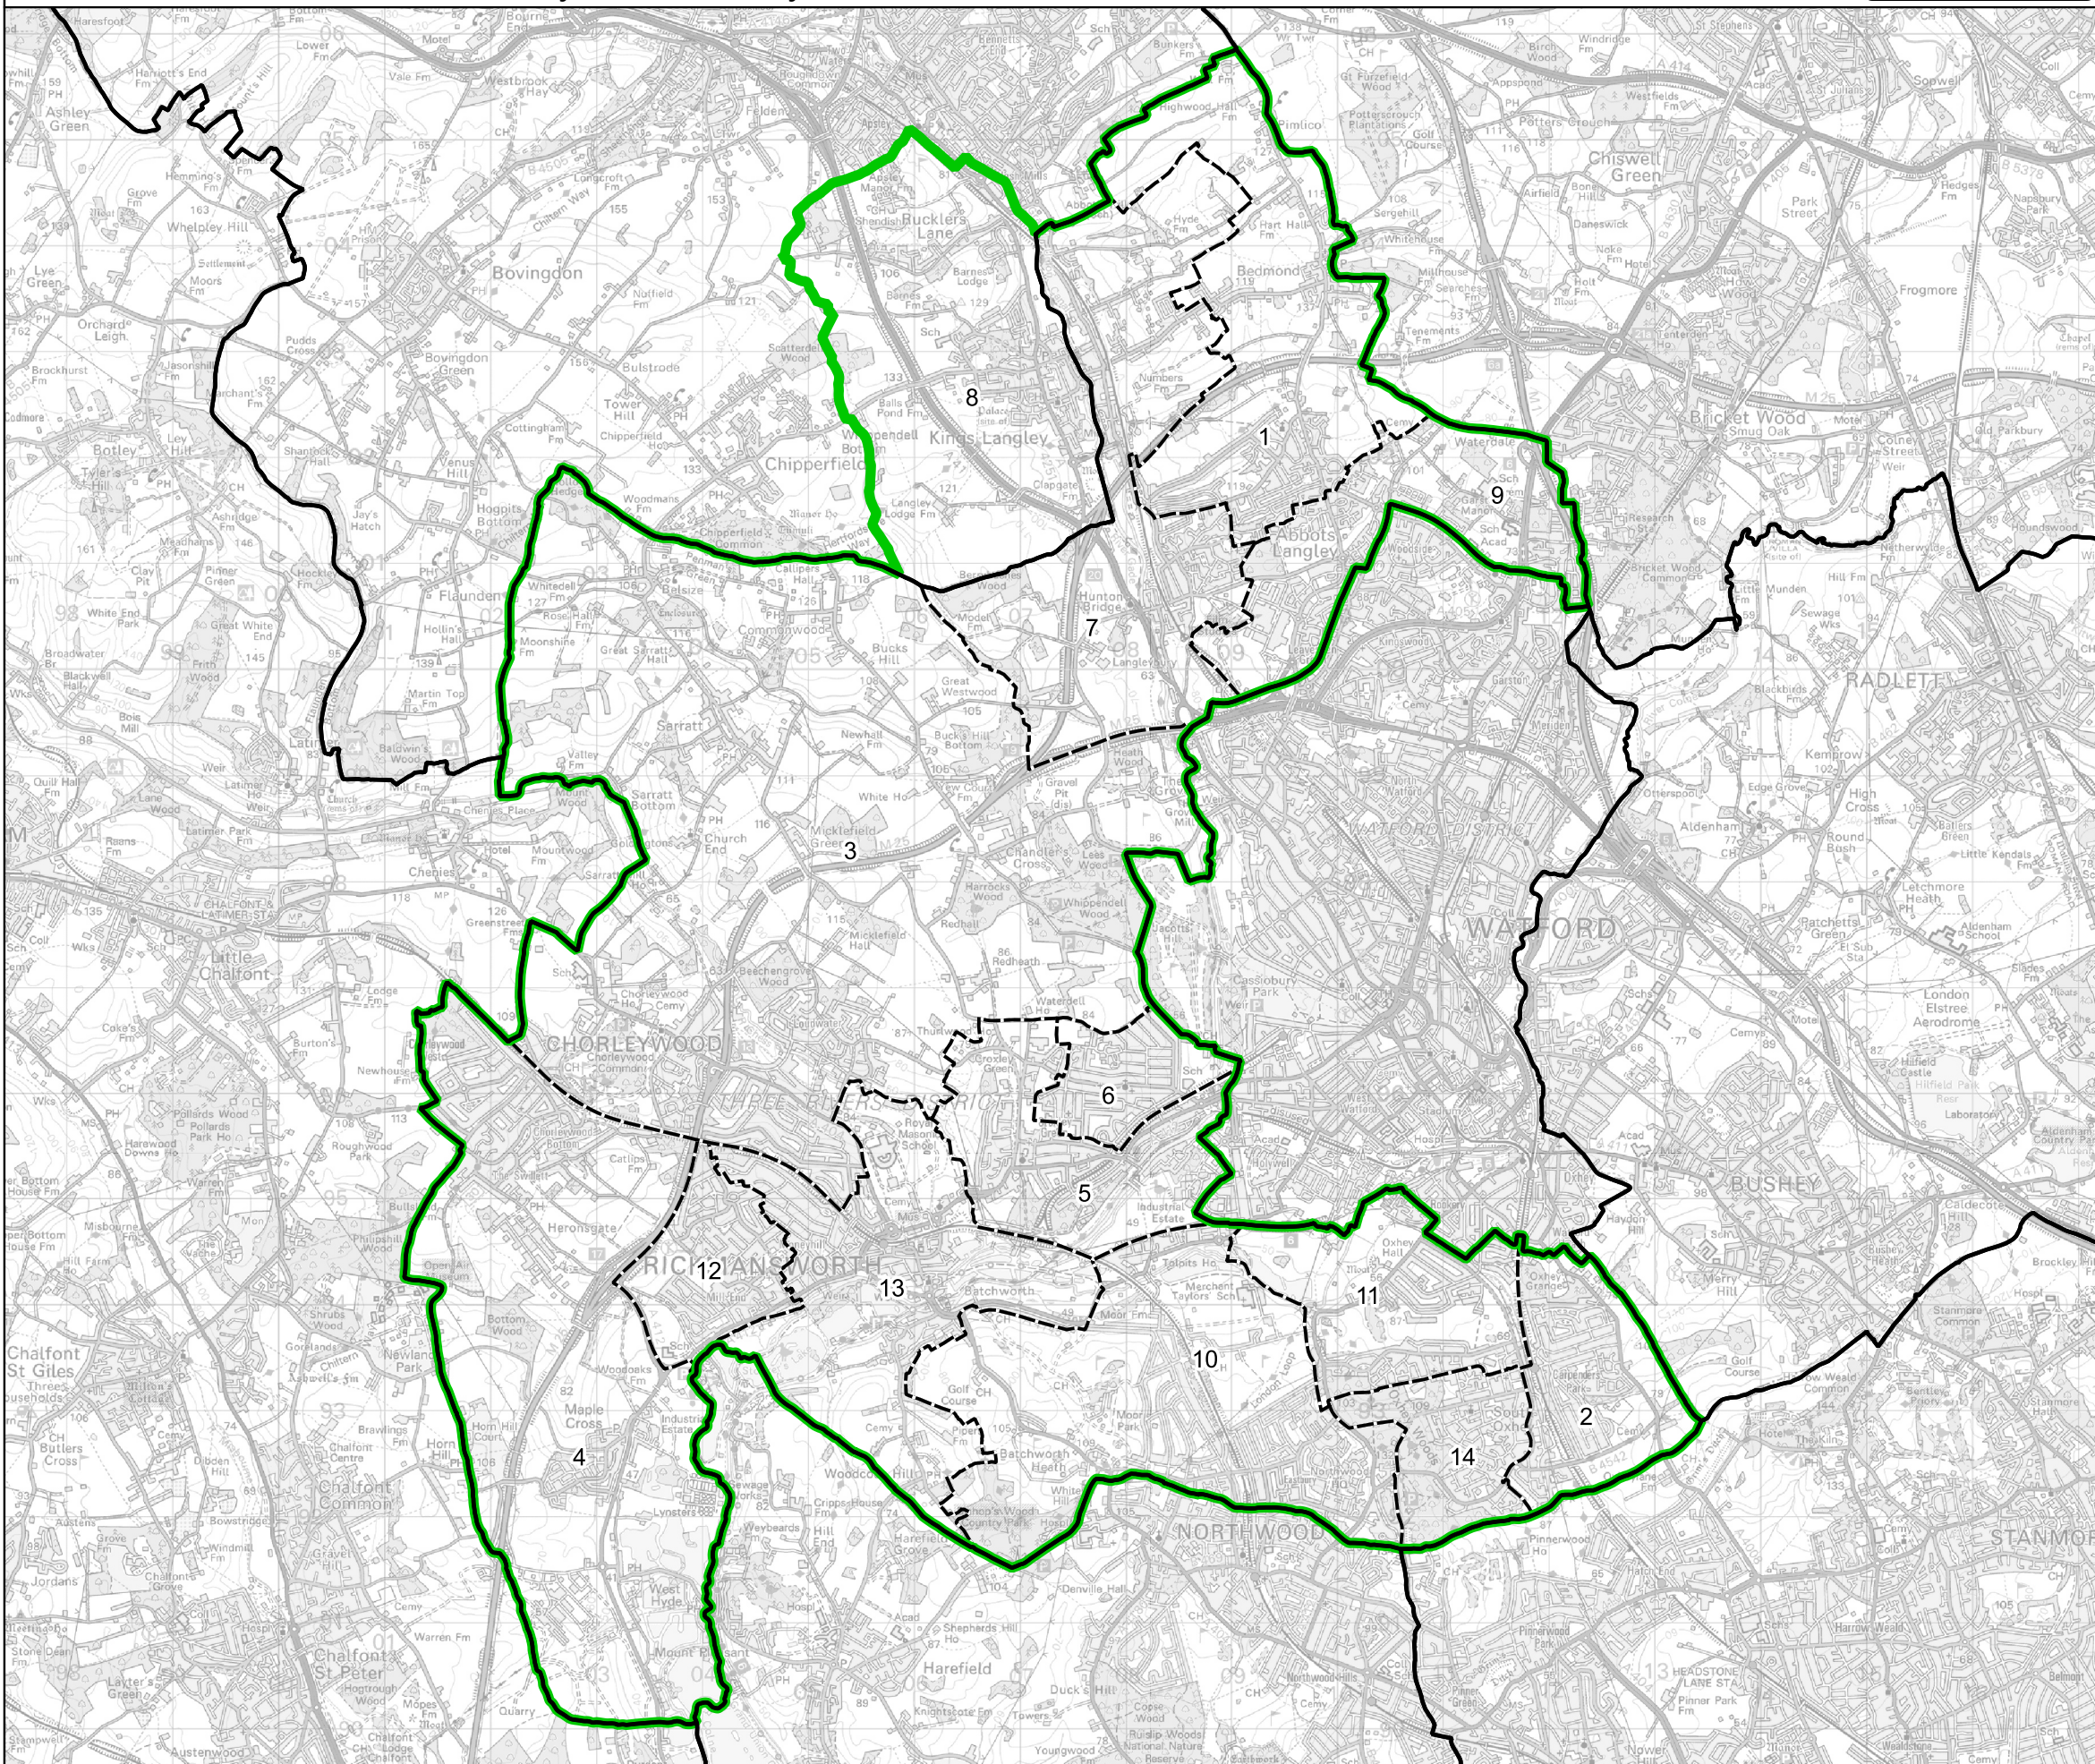

# Boundary Commission for England - Final Recommendations for the Eastern Region

## South West Hertfordshire County Constituency - Electorate 71,552

Wards:

- 1 Abbots Langley & Bedmond
- 2 Carpenders Park
- 3 Chorleywood North & Sarratt
- 4 Chorleywood South & Maple Cross
- 5 Dickinsons
- 6 Durrants
- 7 Gade Valley
- 8 Kings Langley
- 9 Leavesden
- 10 Moor Park & Eastbury
- 11 Oxhey Hall & Hayling
- 12 Penn & Mill End
- 13 Rickmansworth Town
- 14 South Oxhey

 Constituency

 Local Authorities

 Wards

0 0.9 1.8 km

© Crown copyright and database rights 2023 OS 100018289. You are permitted to use this data solely to enable you to respond to, or interact with, the organisation that provided you with the data. You are not permitted to copy, sub-licence, distribute or sell any of this data to third parties in any form. Third party rights to enforce the terms of this licence shall be reserved to OS.

South West Hertfordshire County Constituency