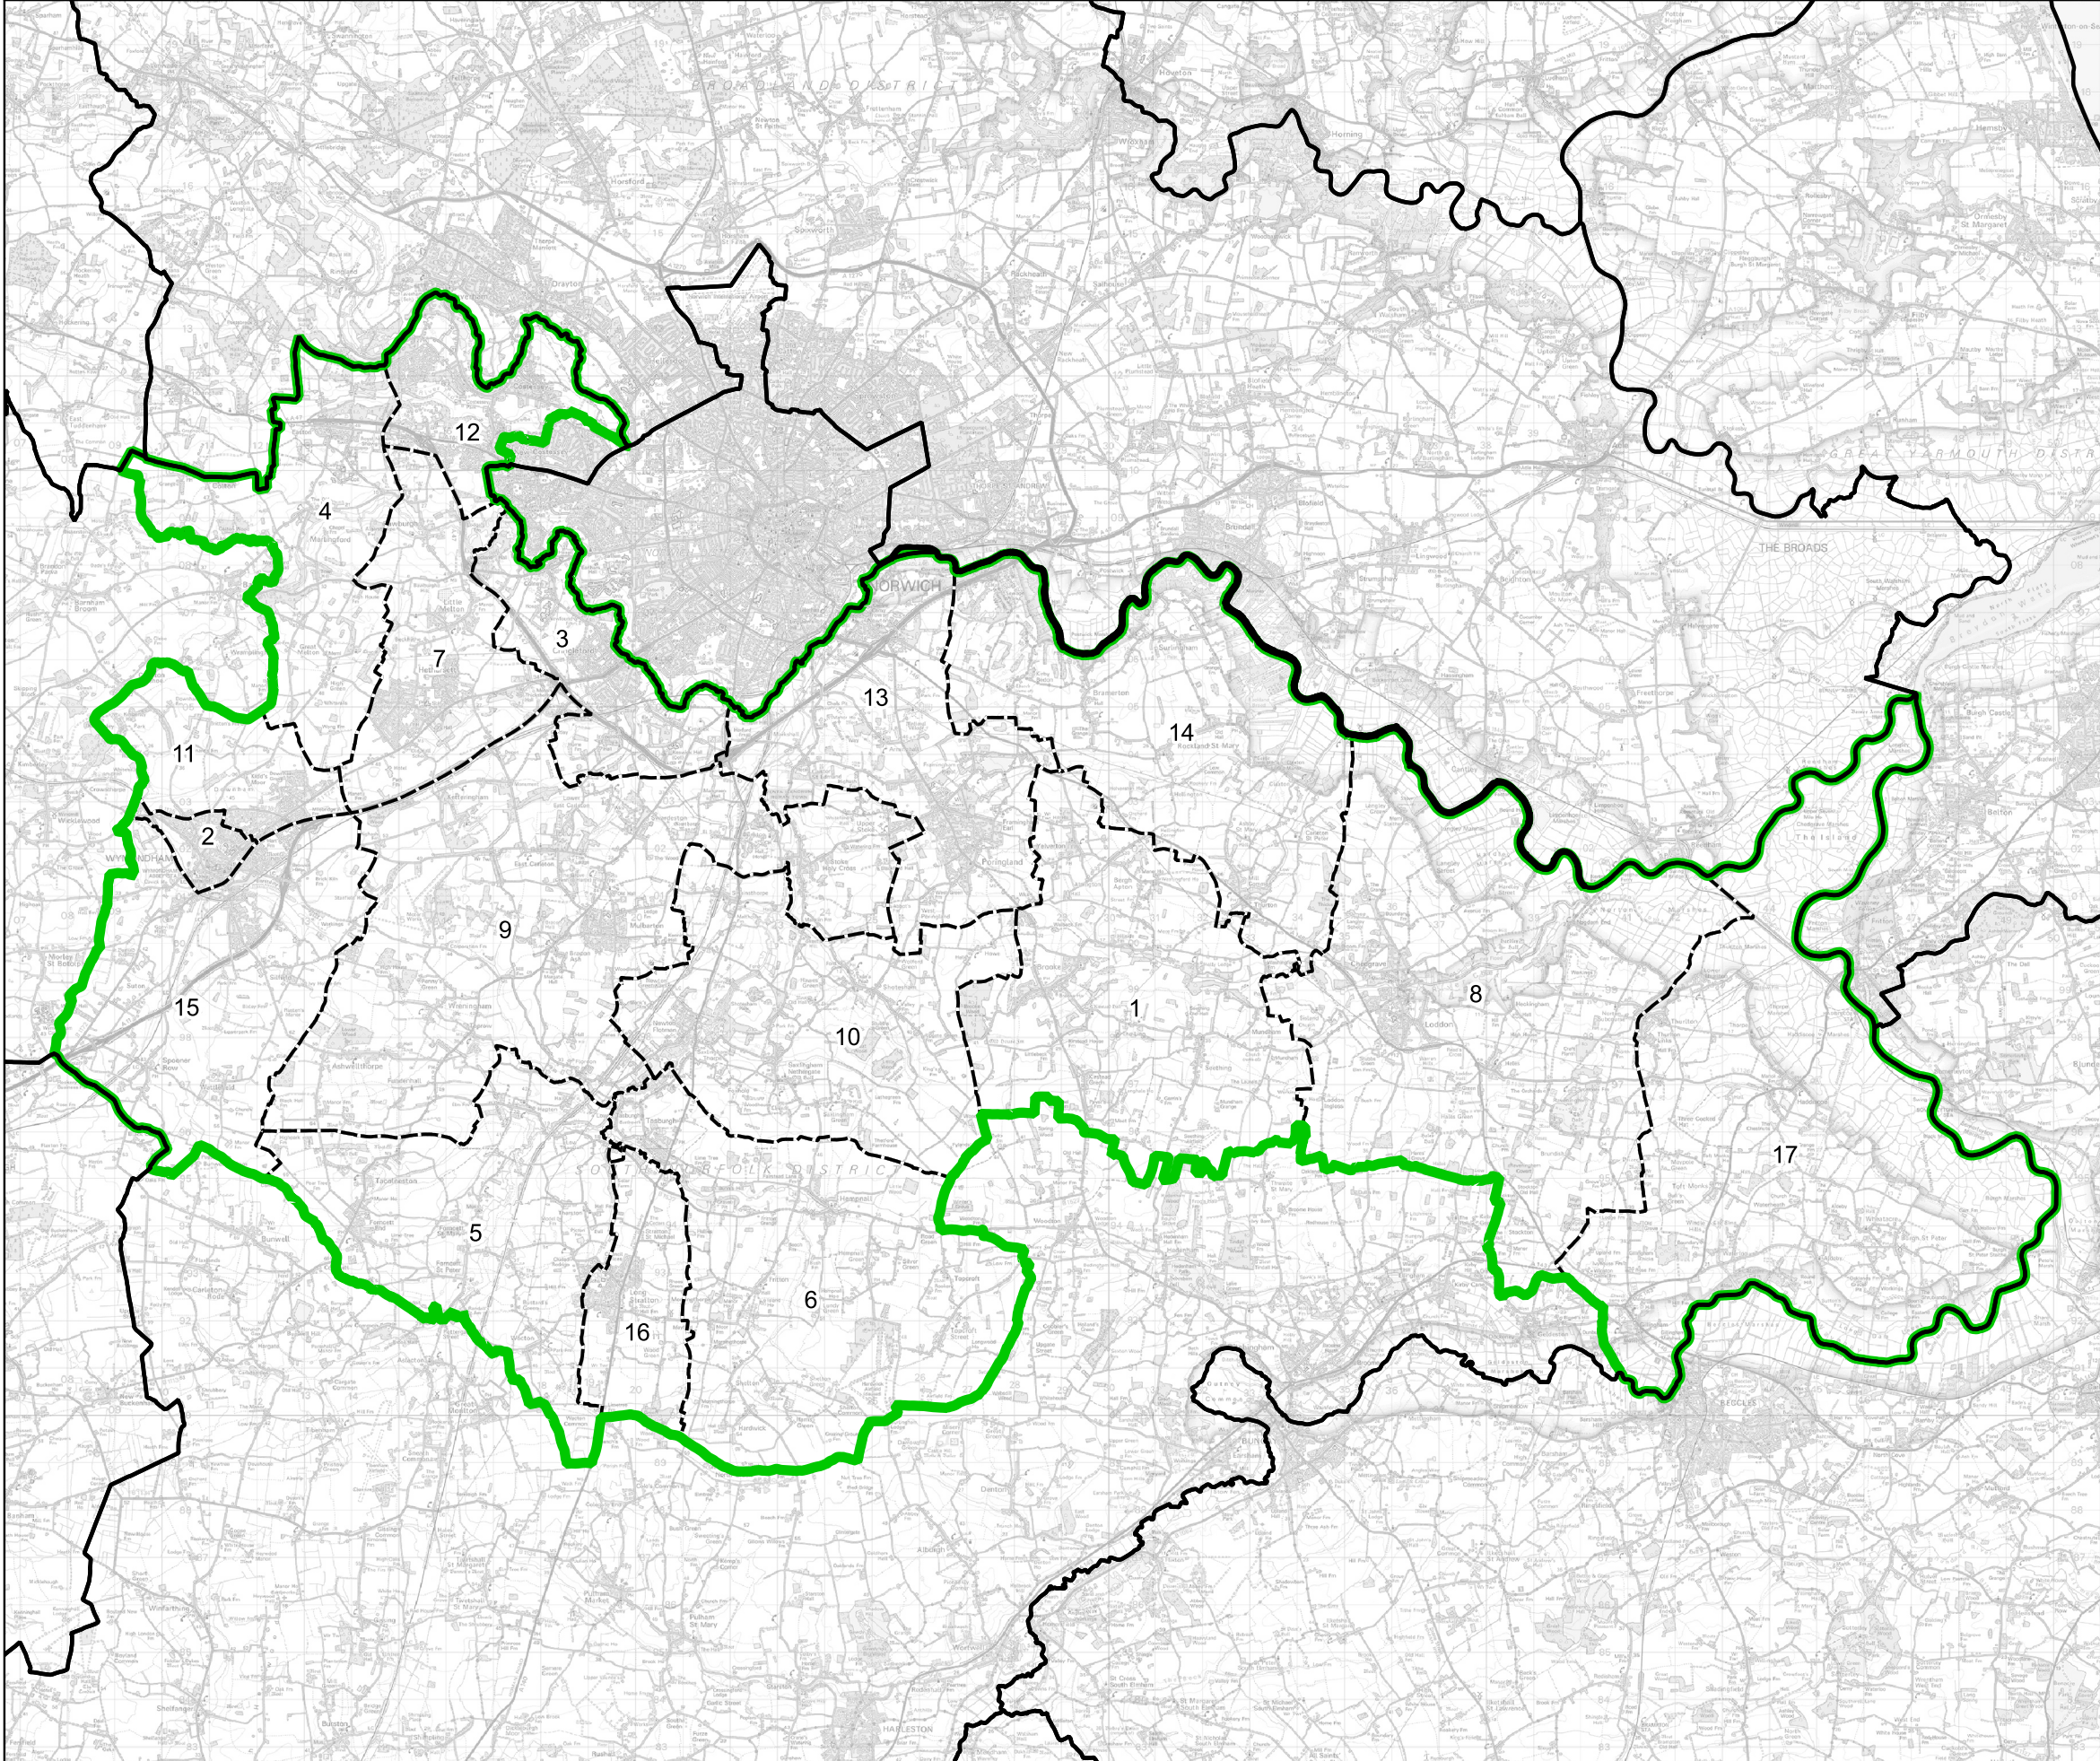

Boundary Commission for England - Final Recommendations for the Eastern Region

South Norfolk County Constituency - Electorate 69,837

Wards:

- 1 Brooke
- 2 Central Wymondham
- 3 Cringleford
- 4 Easton
- 5 Forncett
- 6 Hempnall
- 7 Hethersett
- 8 Loddon & Chedgrave
- 9 Mulbarton & Stoke Holy Cross
- 10 Newton Flotman
- 11 North Wymondham
- 12 Old Costessey
- 13 Poringland, Framinghams & Trowse
- 14 Rockland
- 15 South Wymondham
- 16 Stratton
- 17 Thurlton

- Constituency
- Local Authorities
- Wards

0 2 4 km

© Crown copyright and database rights 2023 OS 100018289. You are permitted to use this data solely to enable you to respond to, or interact with, the organisation that provided you with the data. You are not permitted to copy, sub-licence, distribute or sell any of this data to third parties in any form. Third party rights to enforce the terms of this licence shall be reserved to OS.

South Norfolk County Constituency