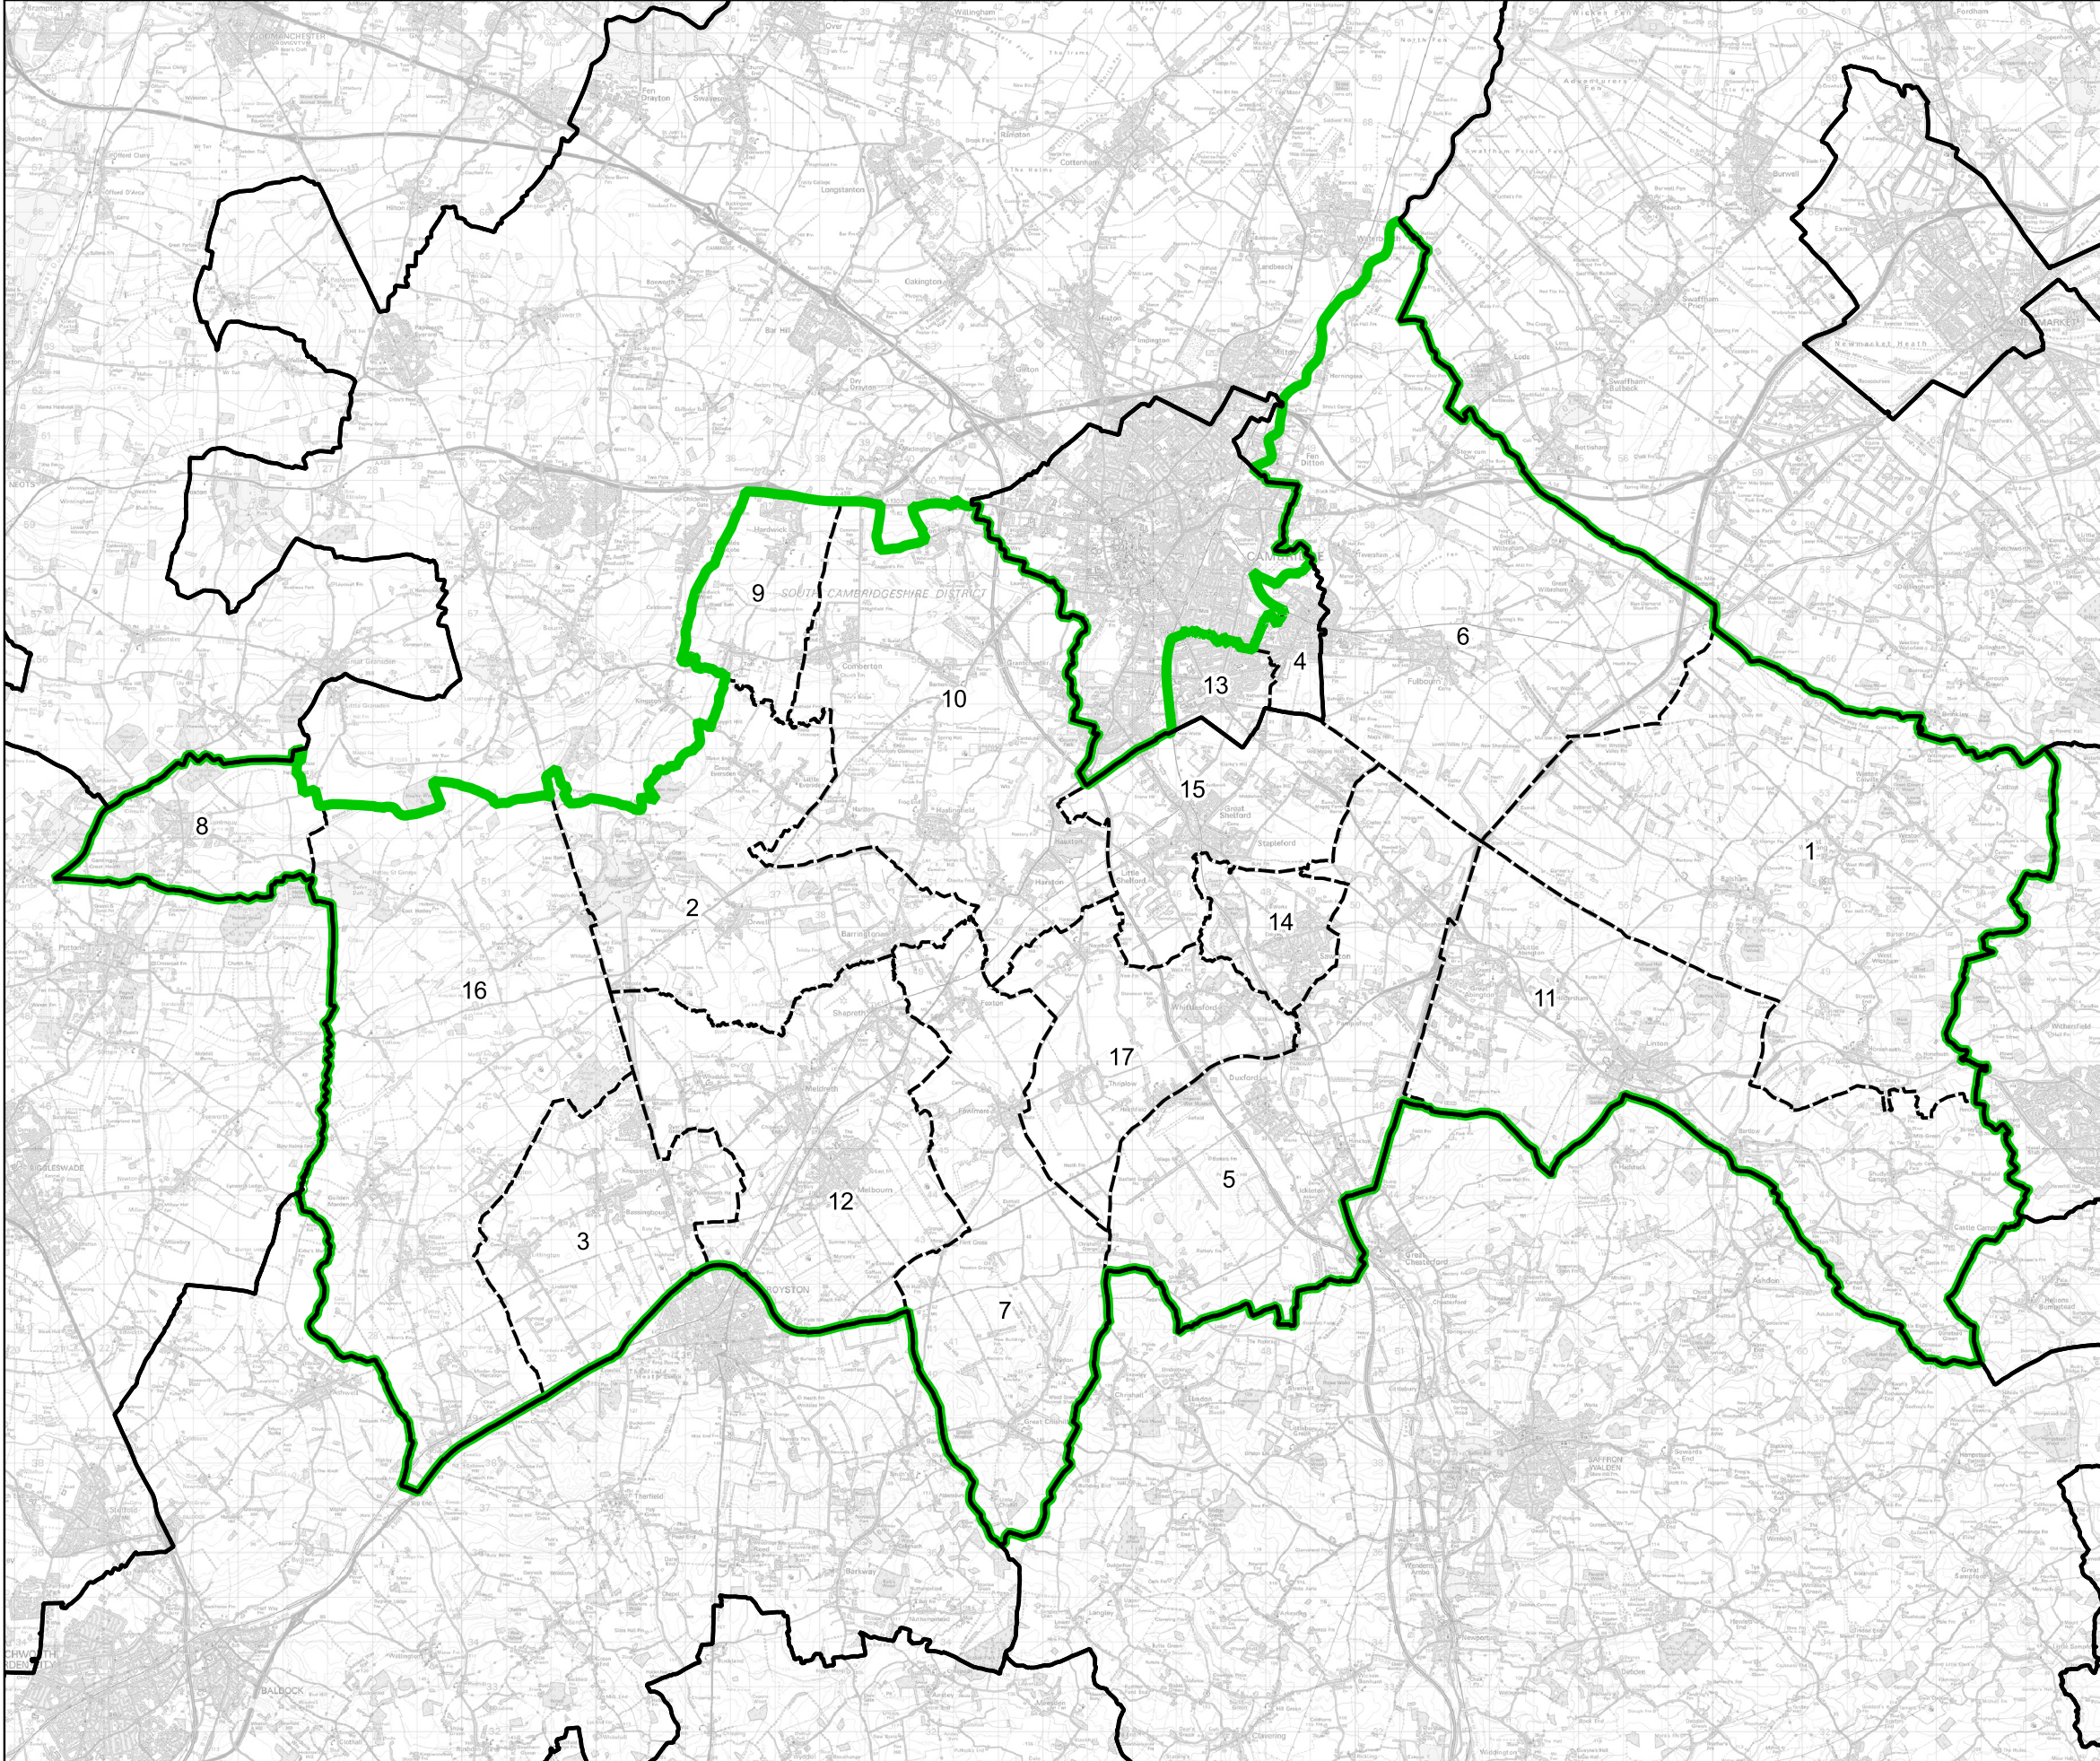

# Boundary Commission for England - Final Recommendations for the Eastern Region

## South Cambridgeshire County Constituency - Electorate 75,484

Wards:

- 1 Balsham
- 2 Barrington
- 3 Bassingbourn
- 4 Cherry Hinton
- 5 Duxford
- 6 Fen Ditton & Fulbourn
- 7 Foxton
- 8 Gamlingay
- 9 Hardwick
- 10 Harston & Comberton
- 11 Linton
- 12 Melbourn
- 13 Queen Edith's
- 14 Sawston
- 15 Shelford
- 16 The Mordens
- 17 Whittlesford

- Constituency
- Local Authorities
- Wards

0 2 4 km

© Crown copyright and database rights 2023 OS 100018289. You are permitted to use this data solely to enable you to respond to, or interact with, the organisation that provided you with the data. You are not permitted to copy, sub-licence, distribute or sell any of this data to third parties in any form. Third party rights to enforce the terms of this licence shall be reserved to OS.

South Cambridgeshire County Constituency