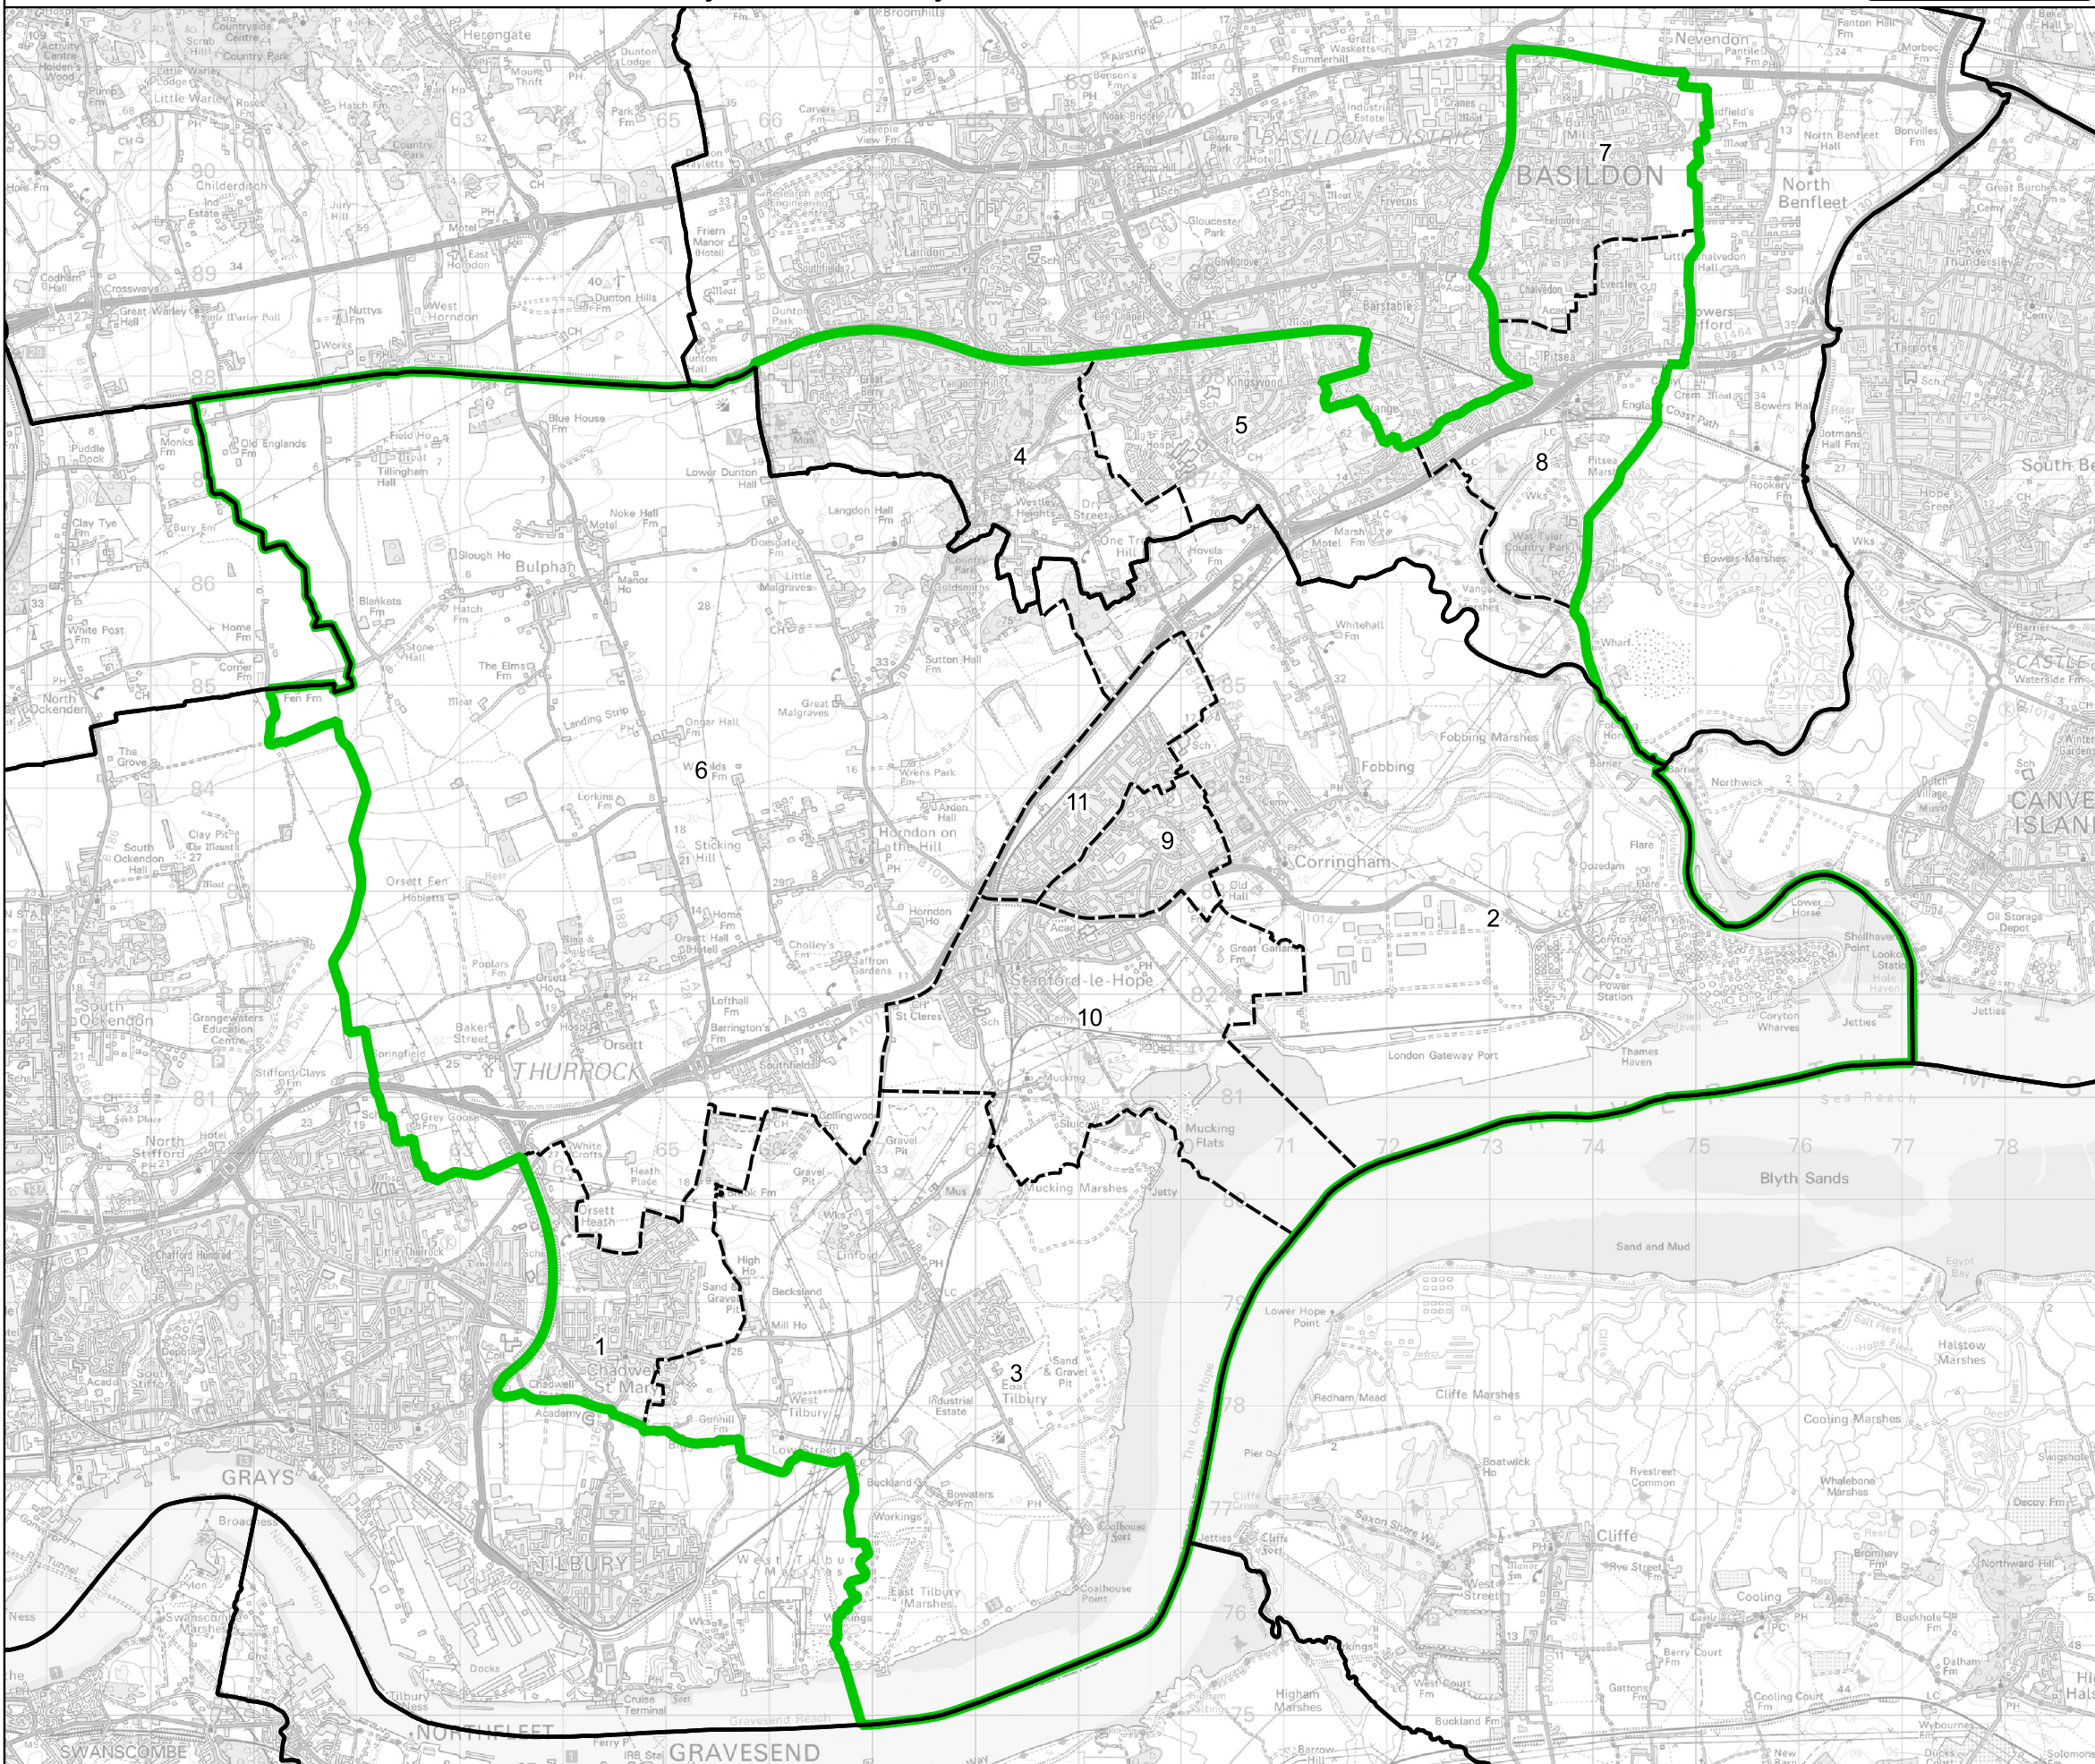

Boundary Commission for England - Final Recommendations for the Eastern Region

South Basildon and East Thurrock County Constituency - Electorate 73,322

Wards:

- 1 Chadwell St. Mary
- 2 Corringham and Fobbing
- 3 East Tilbury
- 4 Langdon Hills
- 5 Nethermayne
- 6 Orsett
- 7 Pitsea North West
- 8 Pitsea South East (Part)
- 9 Stanford East and Corringham Town
- 10 Stanford-le-Hope West
- 11 The Homesteads

 Constituency

 Local Authorities

 Wards

0 0.9 1.8 km

© Crown copyright and database rights 2023 OS 100018289. You are permitted to use this data solely to enable you to respond to, or interact with, the organisation that provided you with the data. You are not permitted to copy, sub-licence, distribute or sell any of this data to third parties in any form. Third party rights to enforce the terms of this licence shall be reserved to OS.

South Basildon and East Thurrock County Constituency