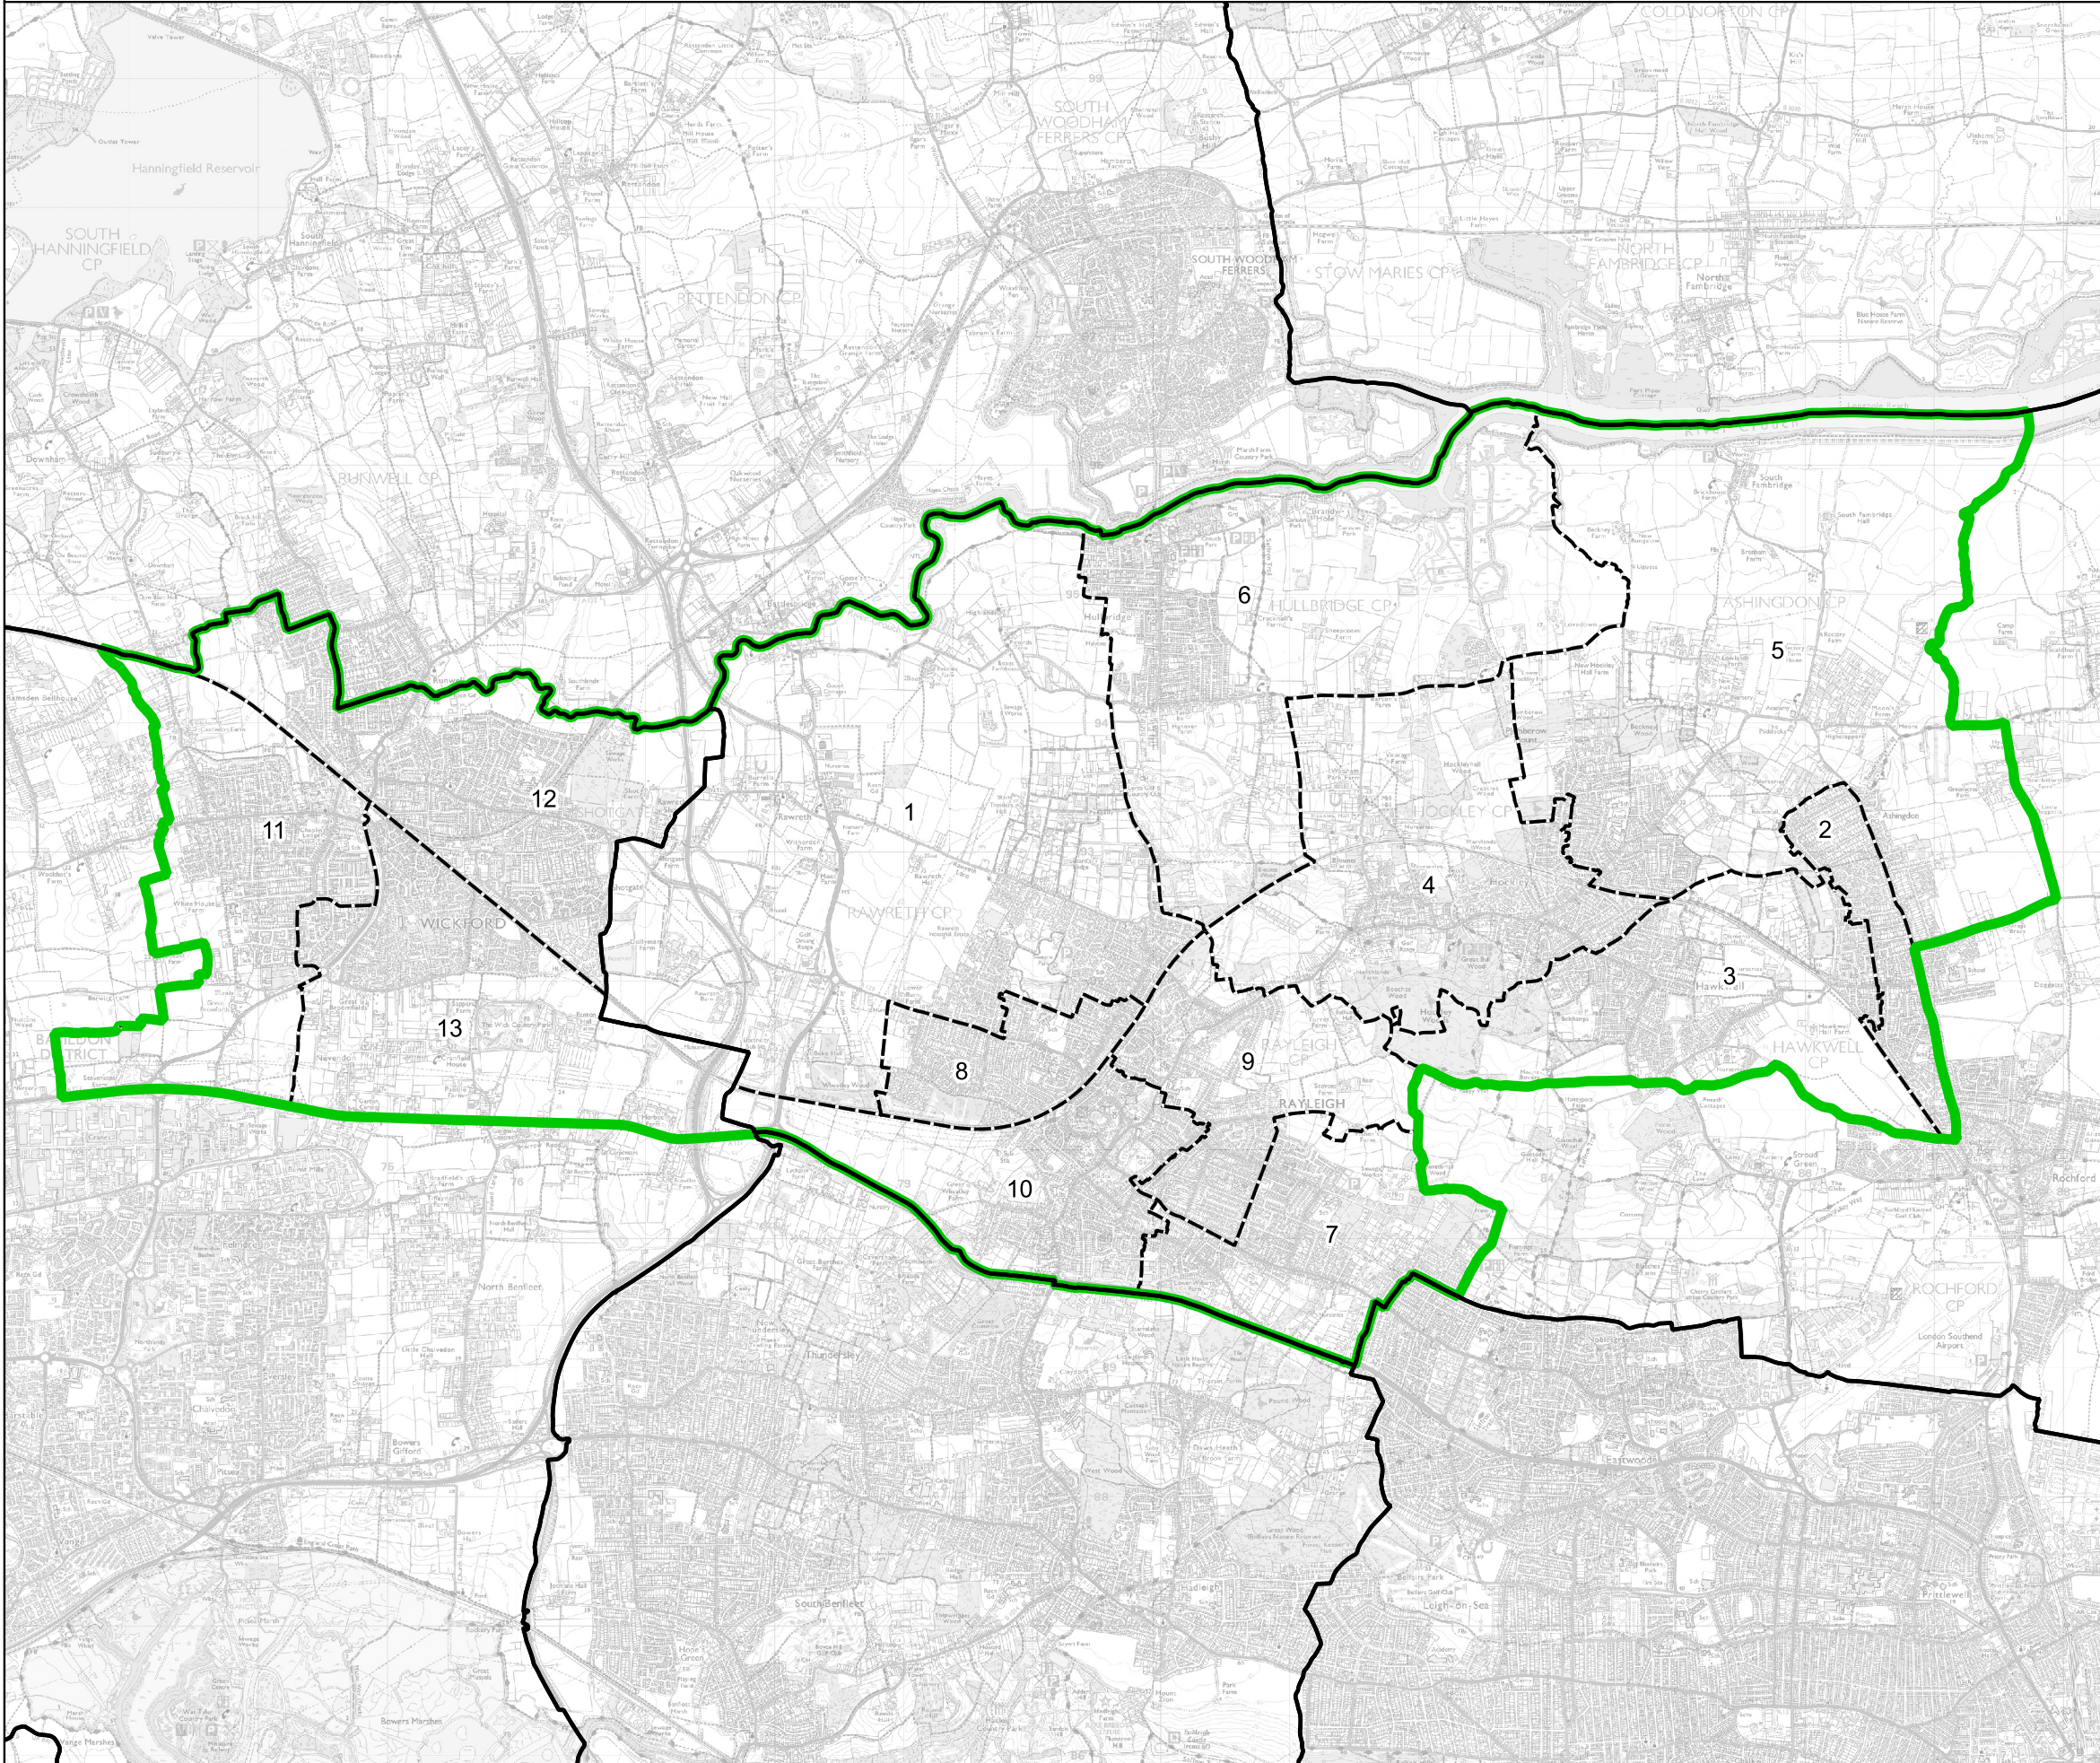

# Boundary Commission for England - Final Recommendations for the Eastern Region

## Rayleigh and Wickford County Constituency - Electorate 76,422

Wards:

- 1 Downhall & Rawreth
- 2 Hawkwell East
- 3 Hawkwell West
- 4 Hockley
- 5 Hockley & Ashington
- 6 Hullbridge
- 7 Lodge
- 8 Sweyne Park & Grange
- 9 Trinity
- 10 Wheatley
- 11 Wickford Castledon
- 12 Wickford North
- 13 Wickford Park

- Constituency
- Local Authorities
- Wards

0 0.7 1.4 km

© Crown copyright and database rights 2023 OS 100018289. You are permitted to use this data solely to enable you to respond to, or interact with, the organisation that provided you with the data. You are not permitted to copy, sub-licence, distribute or sell any of this data to third parties in any form. Third party rights to enforce the terms of this licence shall be reserved to OS.

Rayleigh and Wickford County Constituency