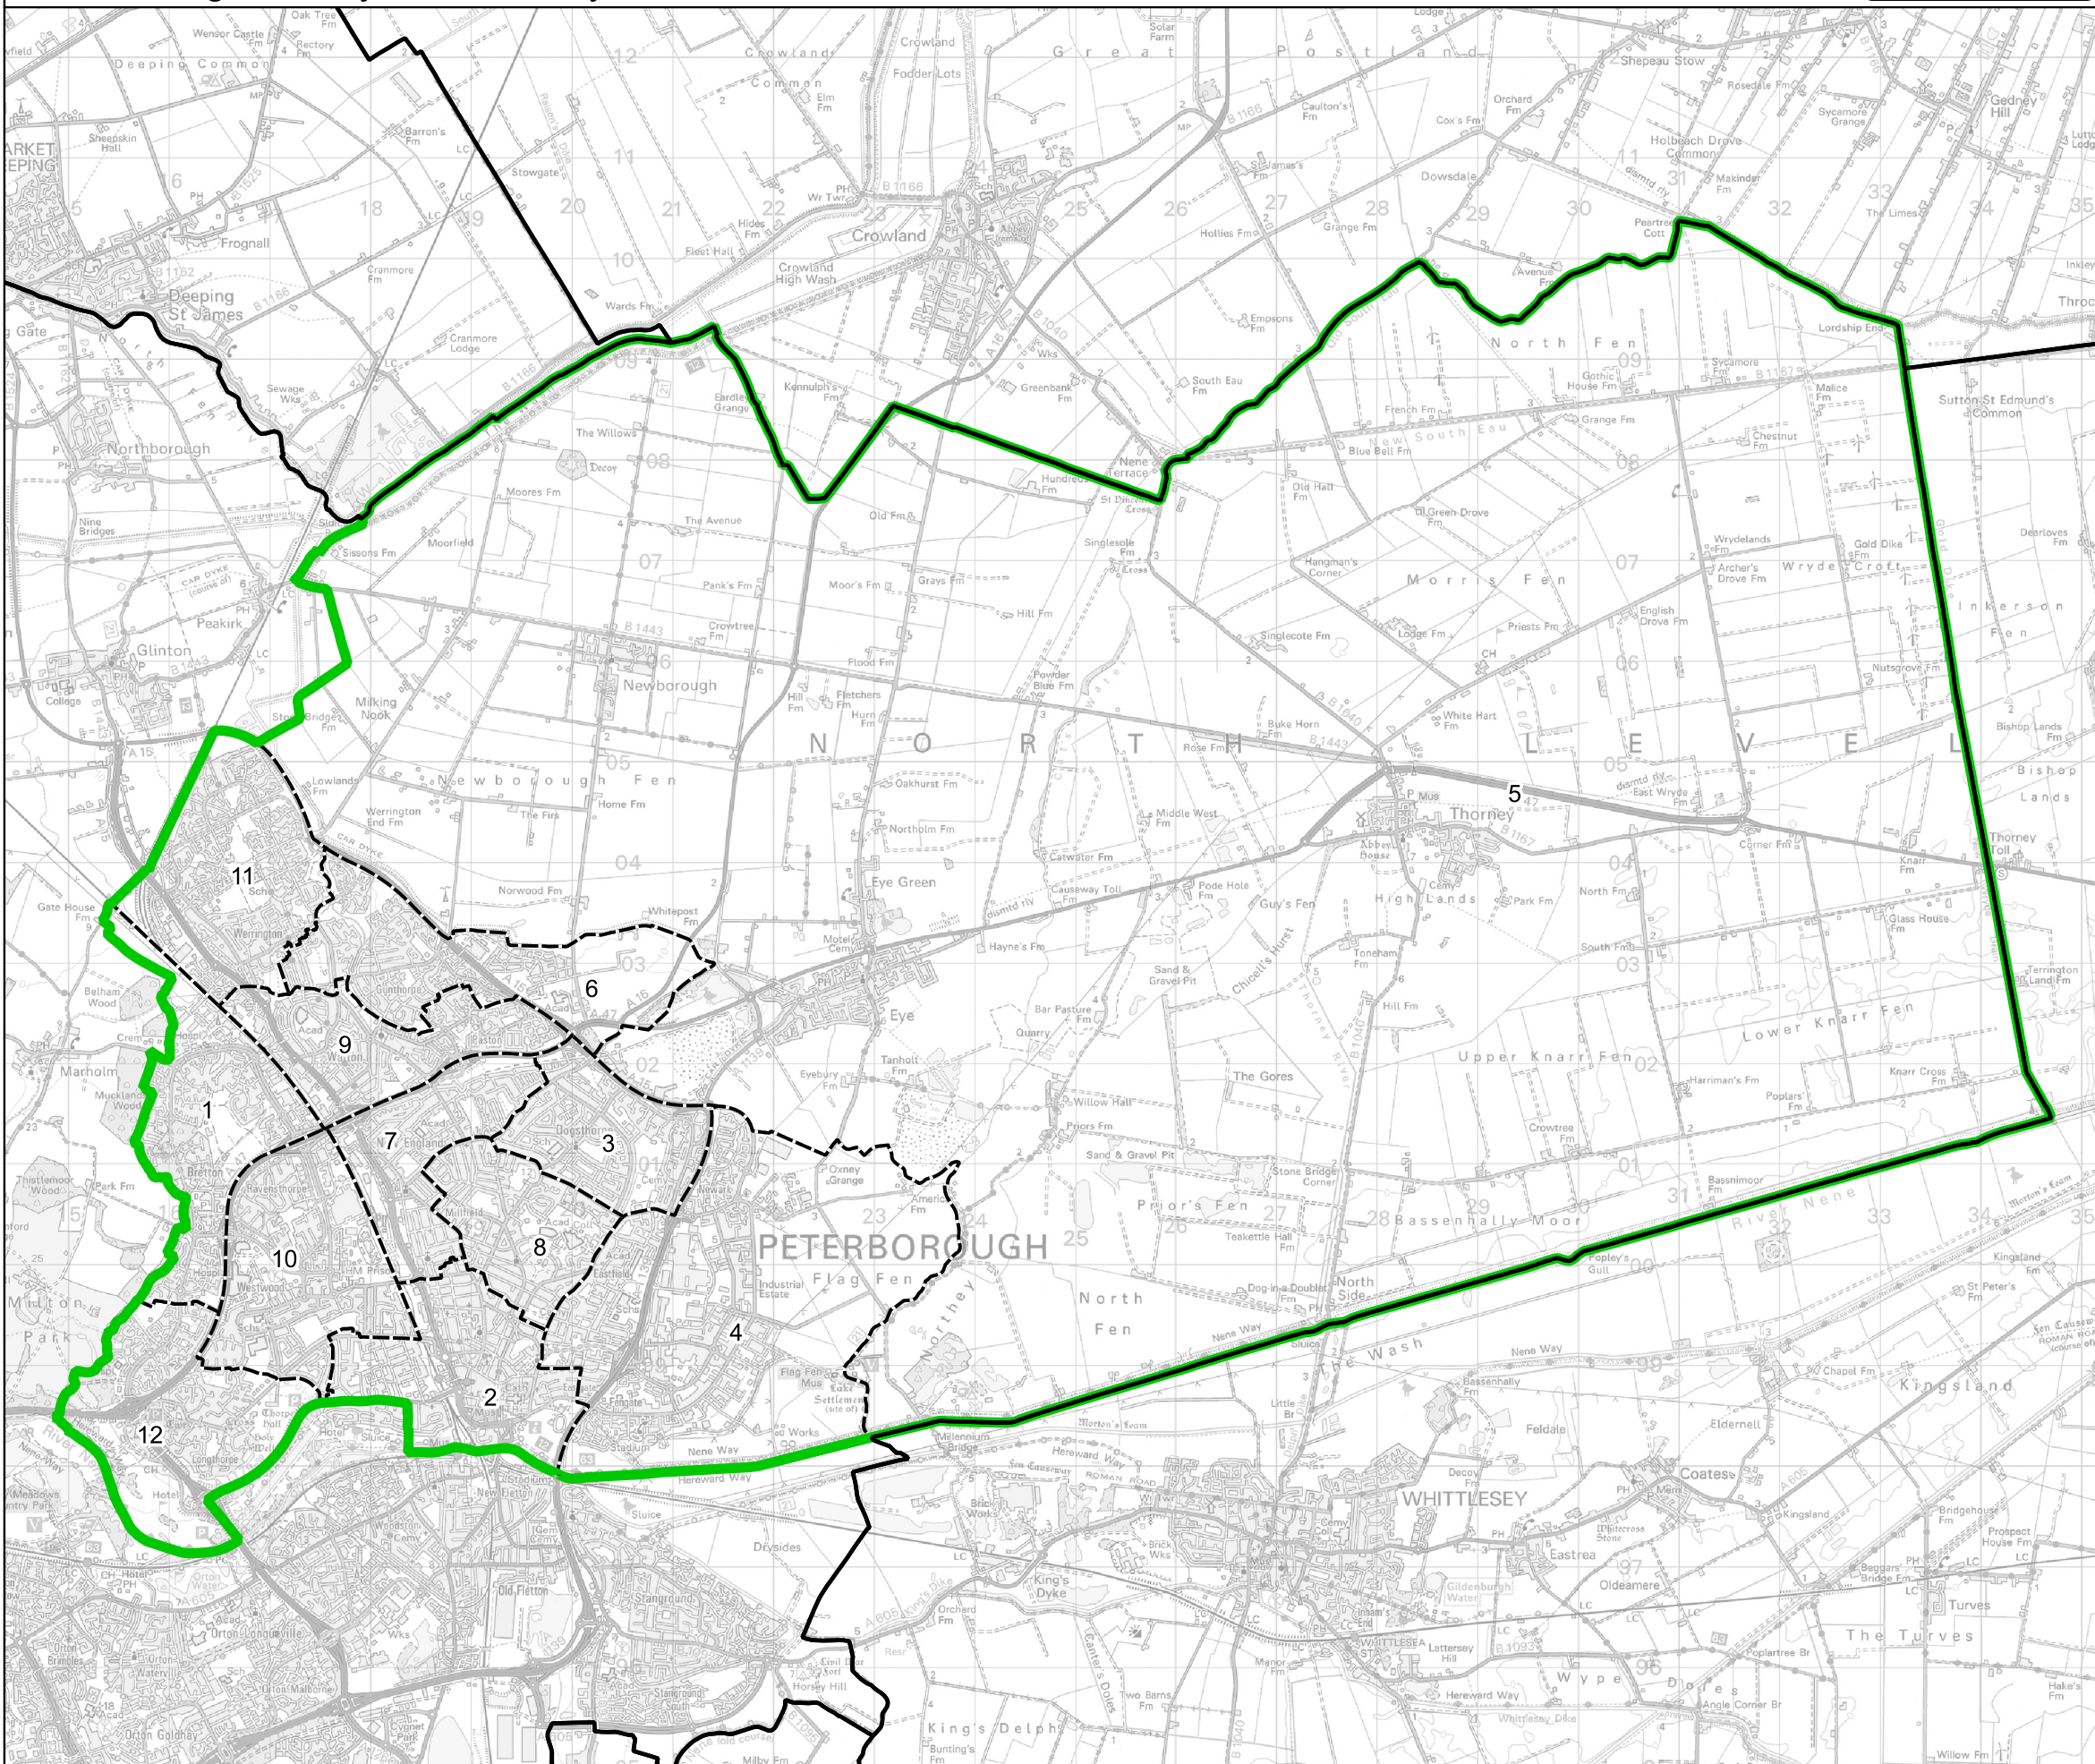

Boundary Commission for England - Final Recommendations for the Eastern Region

Peterborough County Constituency - Electorate 72,273

Wards:

- 1 Bretton
- 2 Central
- 3 Dogsthorpe
- 4 East
- 5 Eye, Thorney & Newborough
- 6 Gunthorpe
- 7 North
- 8 Park
- 9 Paston & Walton
- 10 Ravensthorpe
- 11 Werrington
- 12 West

- Constituency
- Local Authorities
- Wards

0 1 2 km

© Crown copyright and database rights 2023 OS 100018289. You are permitted to use this data solely to enable you to respond to, or interact with, the organisation that provided you with the data. You are not permitted to copy, sub-licence, distribute or sell any of this data to third parties in any form. Third party rights to enforce the terms of this licence shall be reserved to OS.

Peterborough County Constituency