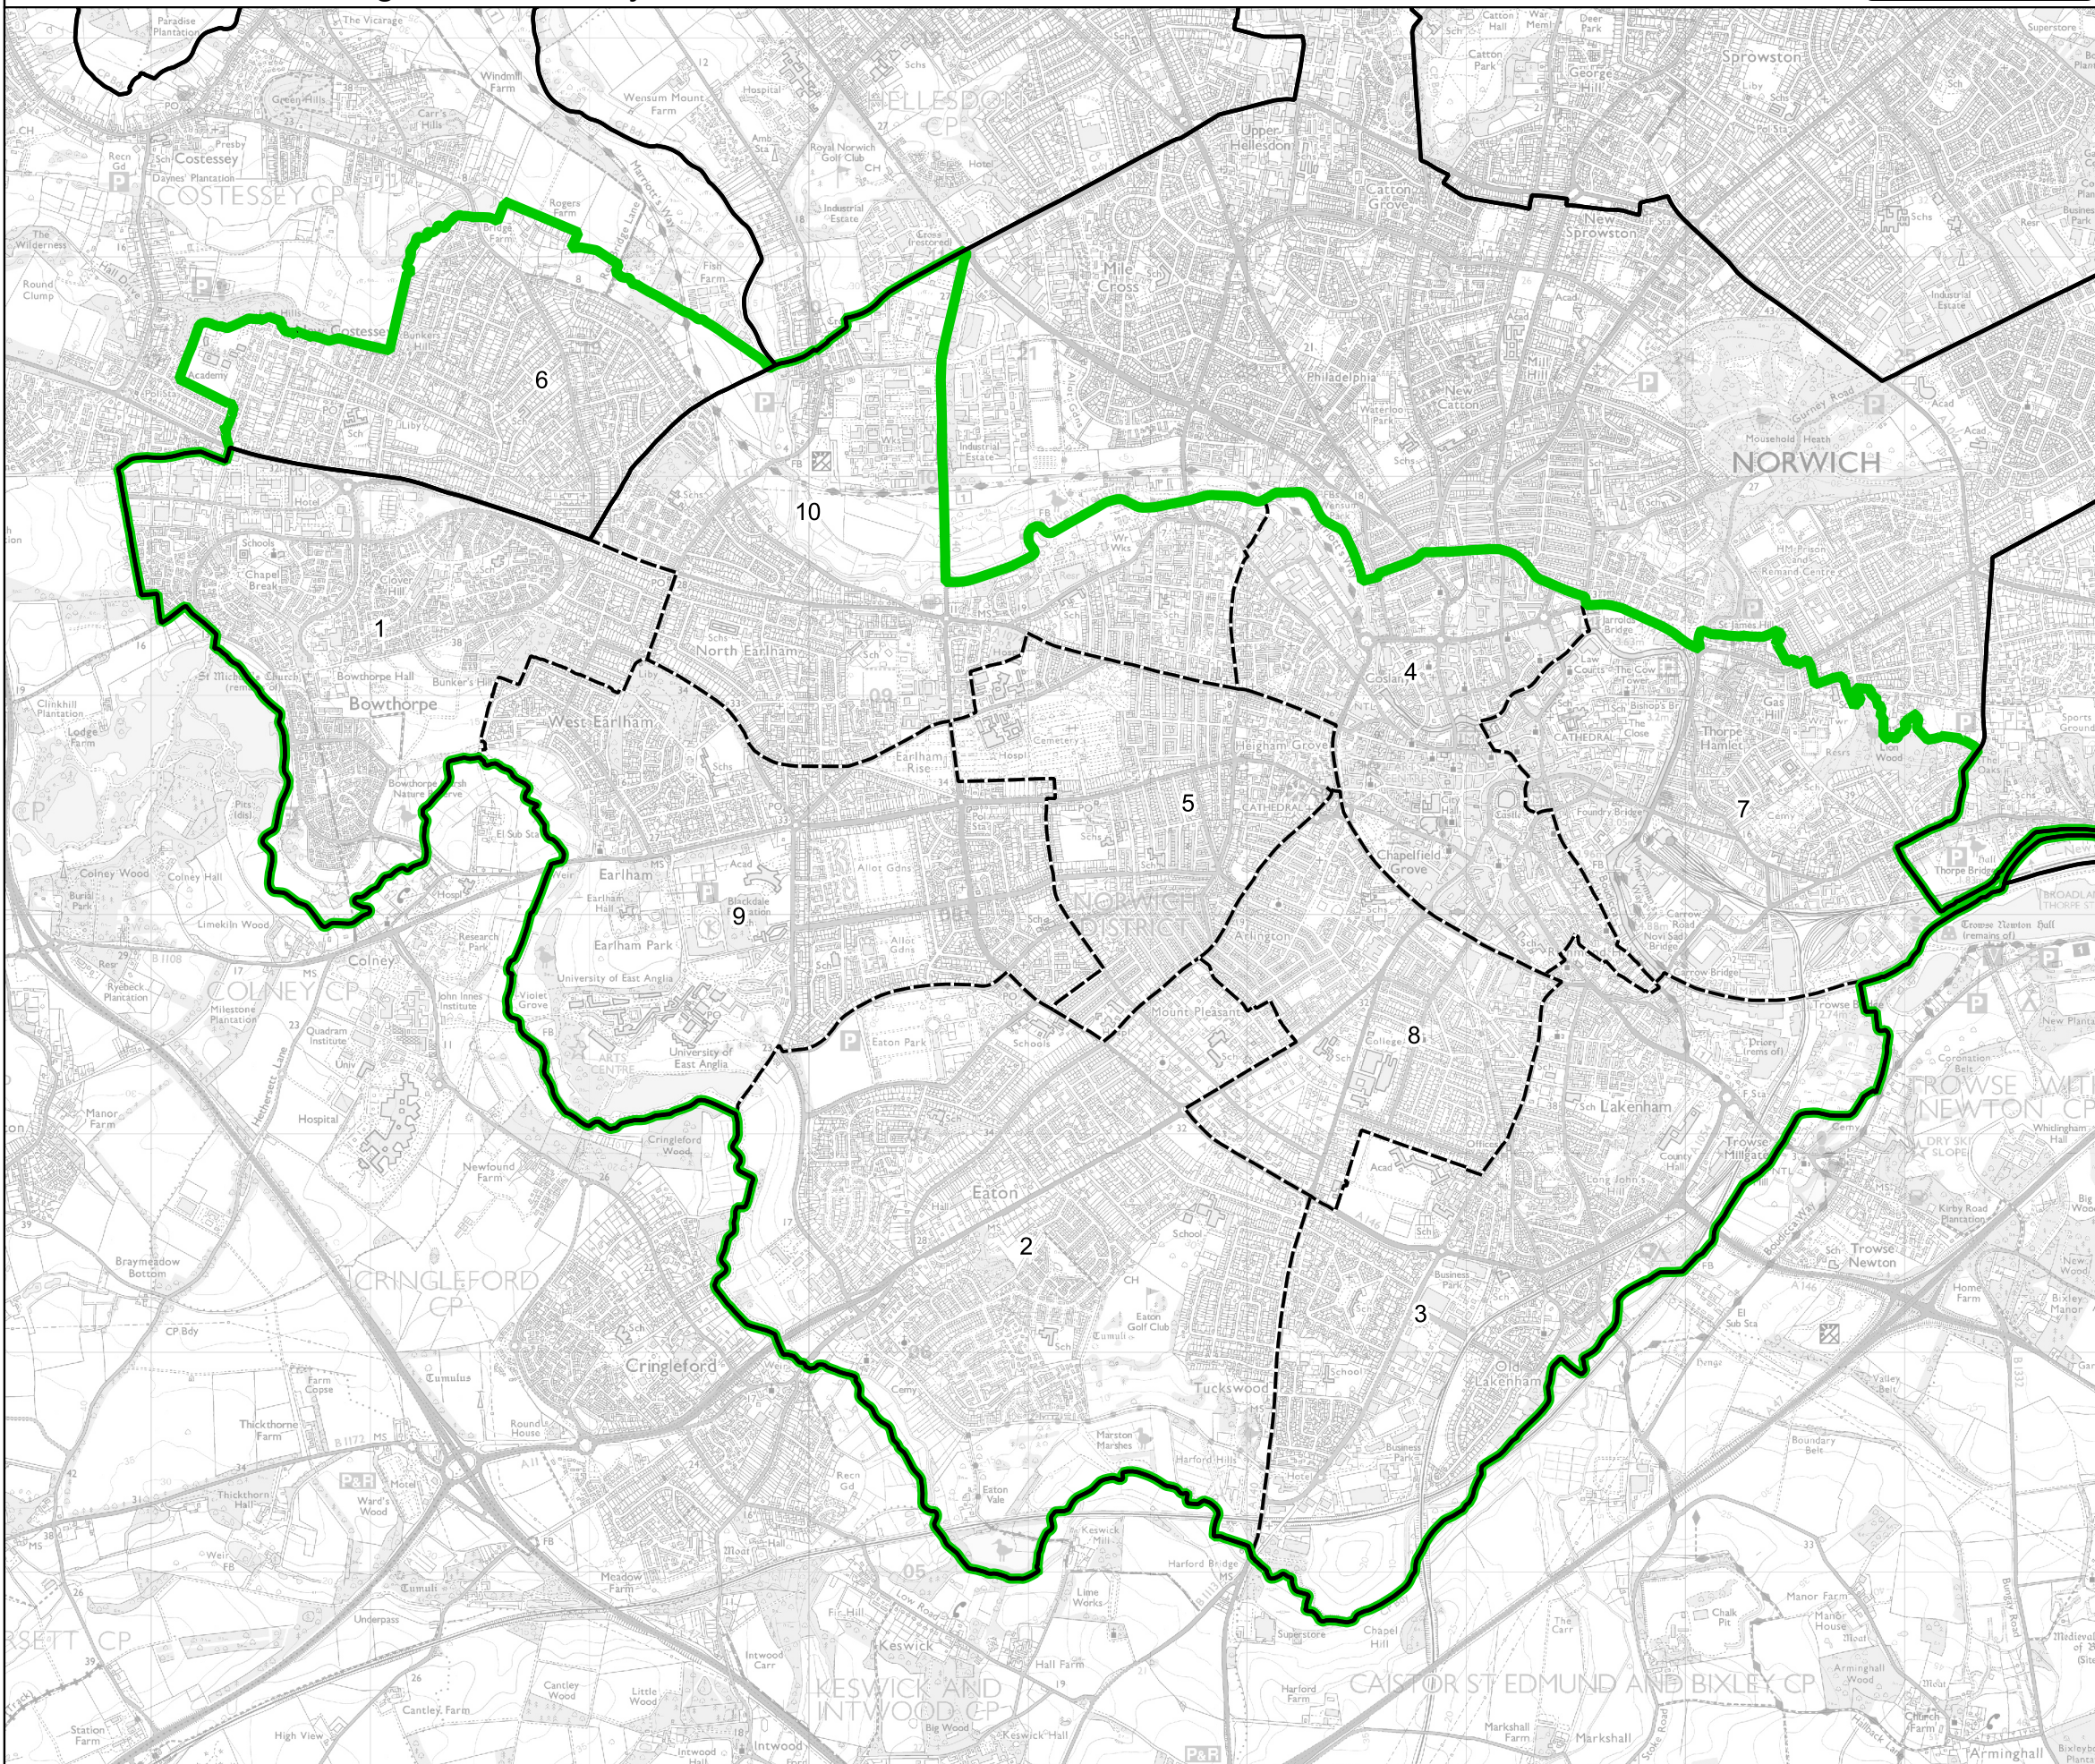

Boundary Commission for England - Final Recommendations for the Eastern Region

Norwich South Borough Constituency - Electorate 73,301

Wards:

- 1 Bowthorpe
- 2 Eaton
- 3 Lakenham
- 4 Mancroft
- 5 Nelson
- 6 New Costessey
- 7 Thorpe Hamlet
- 8 Town Close
- 9 University
- 10 Wensum

- Constituency
- Local Authorities
- Wards

0 0.4 0.8 km

© Crown copyright and database rights 2023 OS 100018289. You are permitted to use this data solely to enable you to respond to, or interact with, the organisation that provided you with the data. You are not permitted to copy, sub-licence, distribute or sell any of this data to third parties in any form. Third party rights to enforce the terms of this licence shall be reserved to OS.

Norwich South Borough Constituency