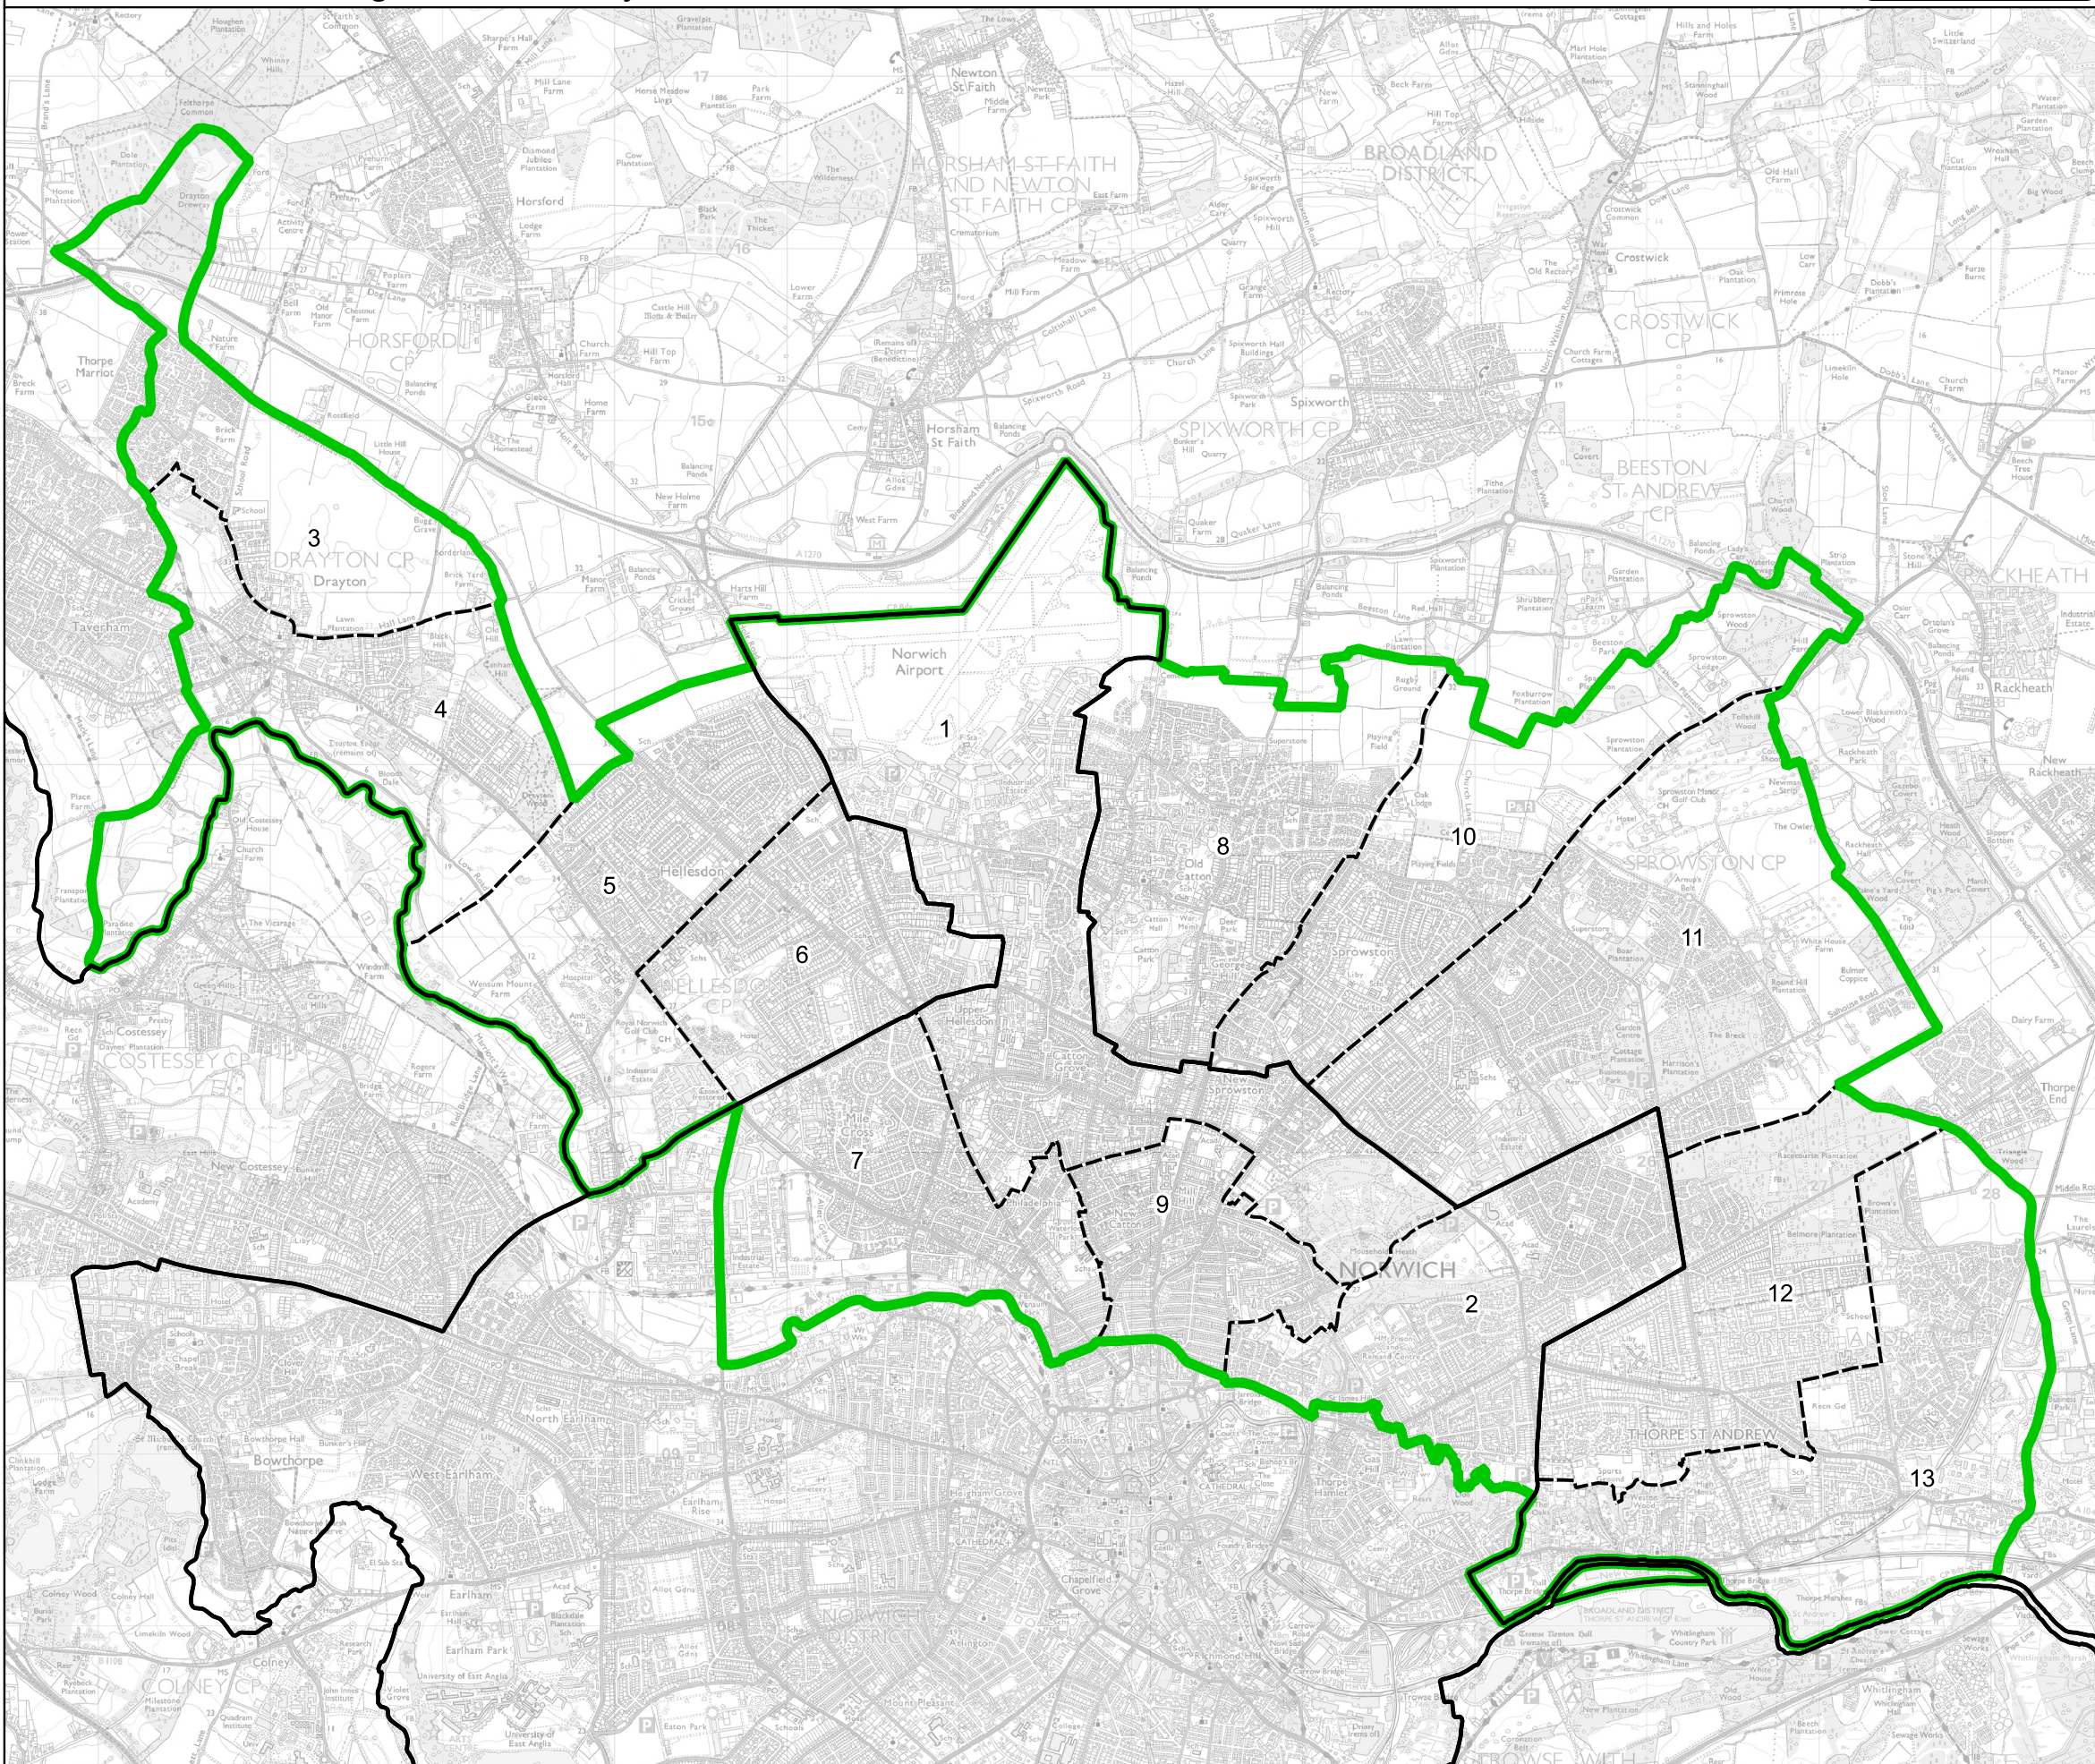

Boundary Commission for England - Final Recommendations for the Eastern Region

Norwich North Borough Constituency - Electorate 71,441

- Wards:
- 1 Catton Grove
 - 2 Crome
 - 3 Drayton North
 - 4 Drayton South
 - 5 Hellesdon North West
 - 6 Hellesdon South East
 - 7 Mile Cross
 - 8 Old Catton and Sprowston West
 - 9 Sewell
 - 10 Sprowston Central
 - 11 Sprowston East
 - 12 Thorpe St. Andrew North West
 - 13 Thorpe St. Andrew South East

- Constituency
- Local Authorities
- Wards

© Crown copyright and database rights 2023 OS 100018289. You are permitted to use this data solely to enable you to respond to, or interact with, the organisation that provided you with the data. You are not permitted to copy, sub-licence, distribute or sell any of this data to third parties in any form. Third party rights to enforce the terms of this licence shall be reserved to OS.

Norwich North Borough Constituency