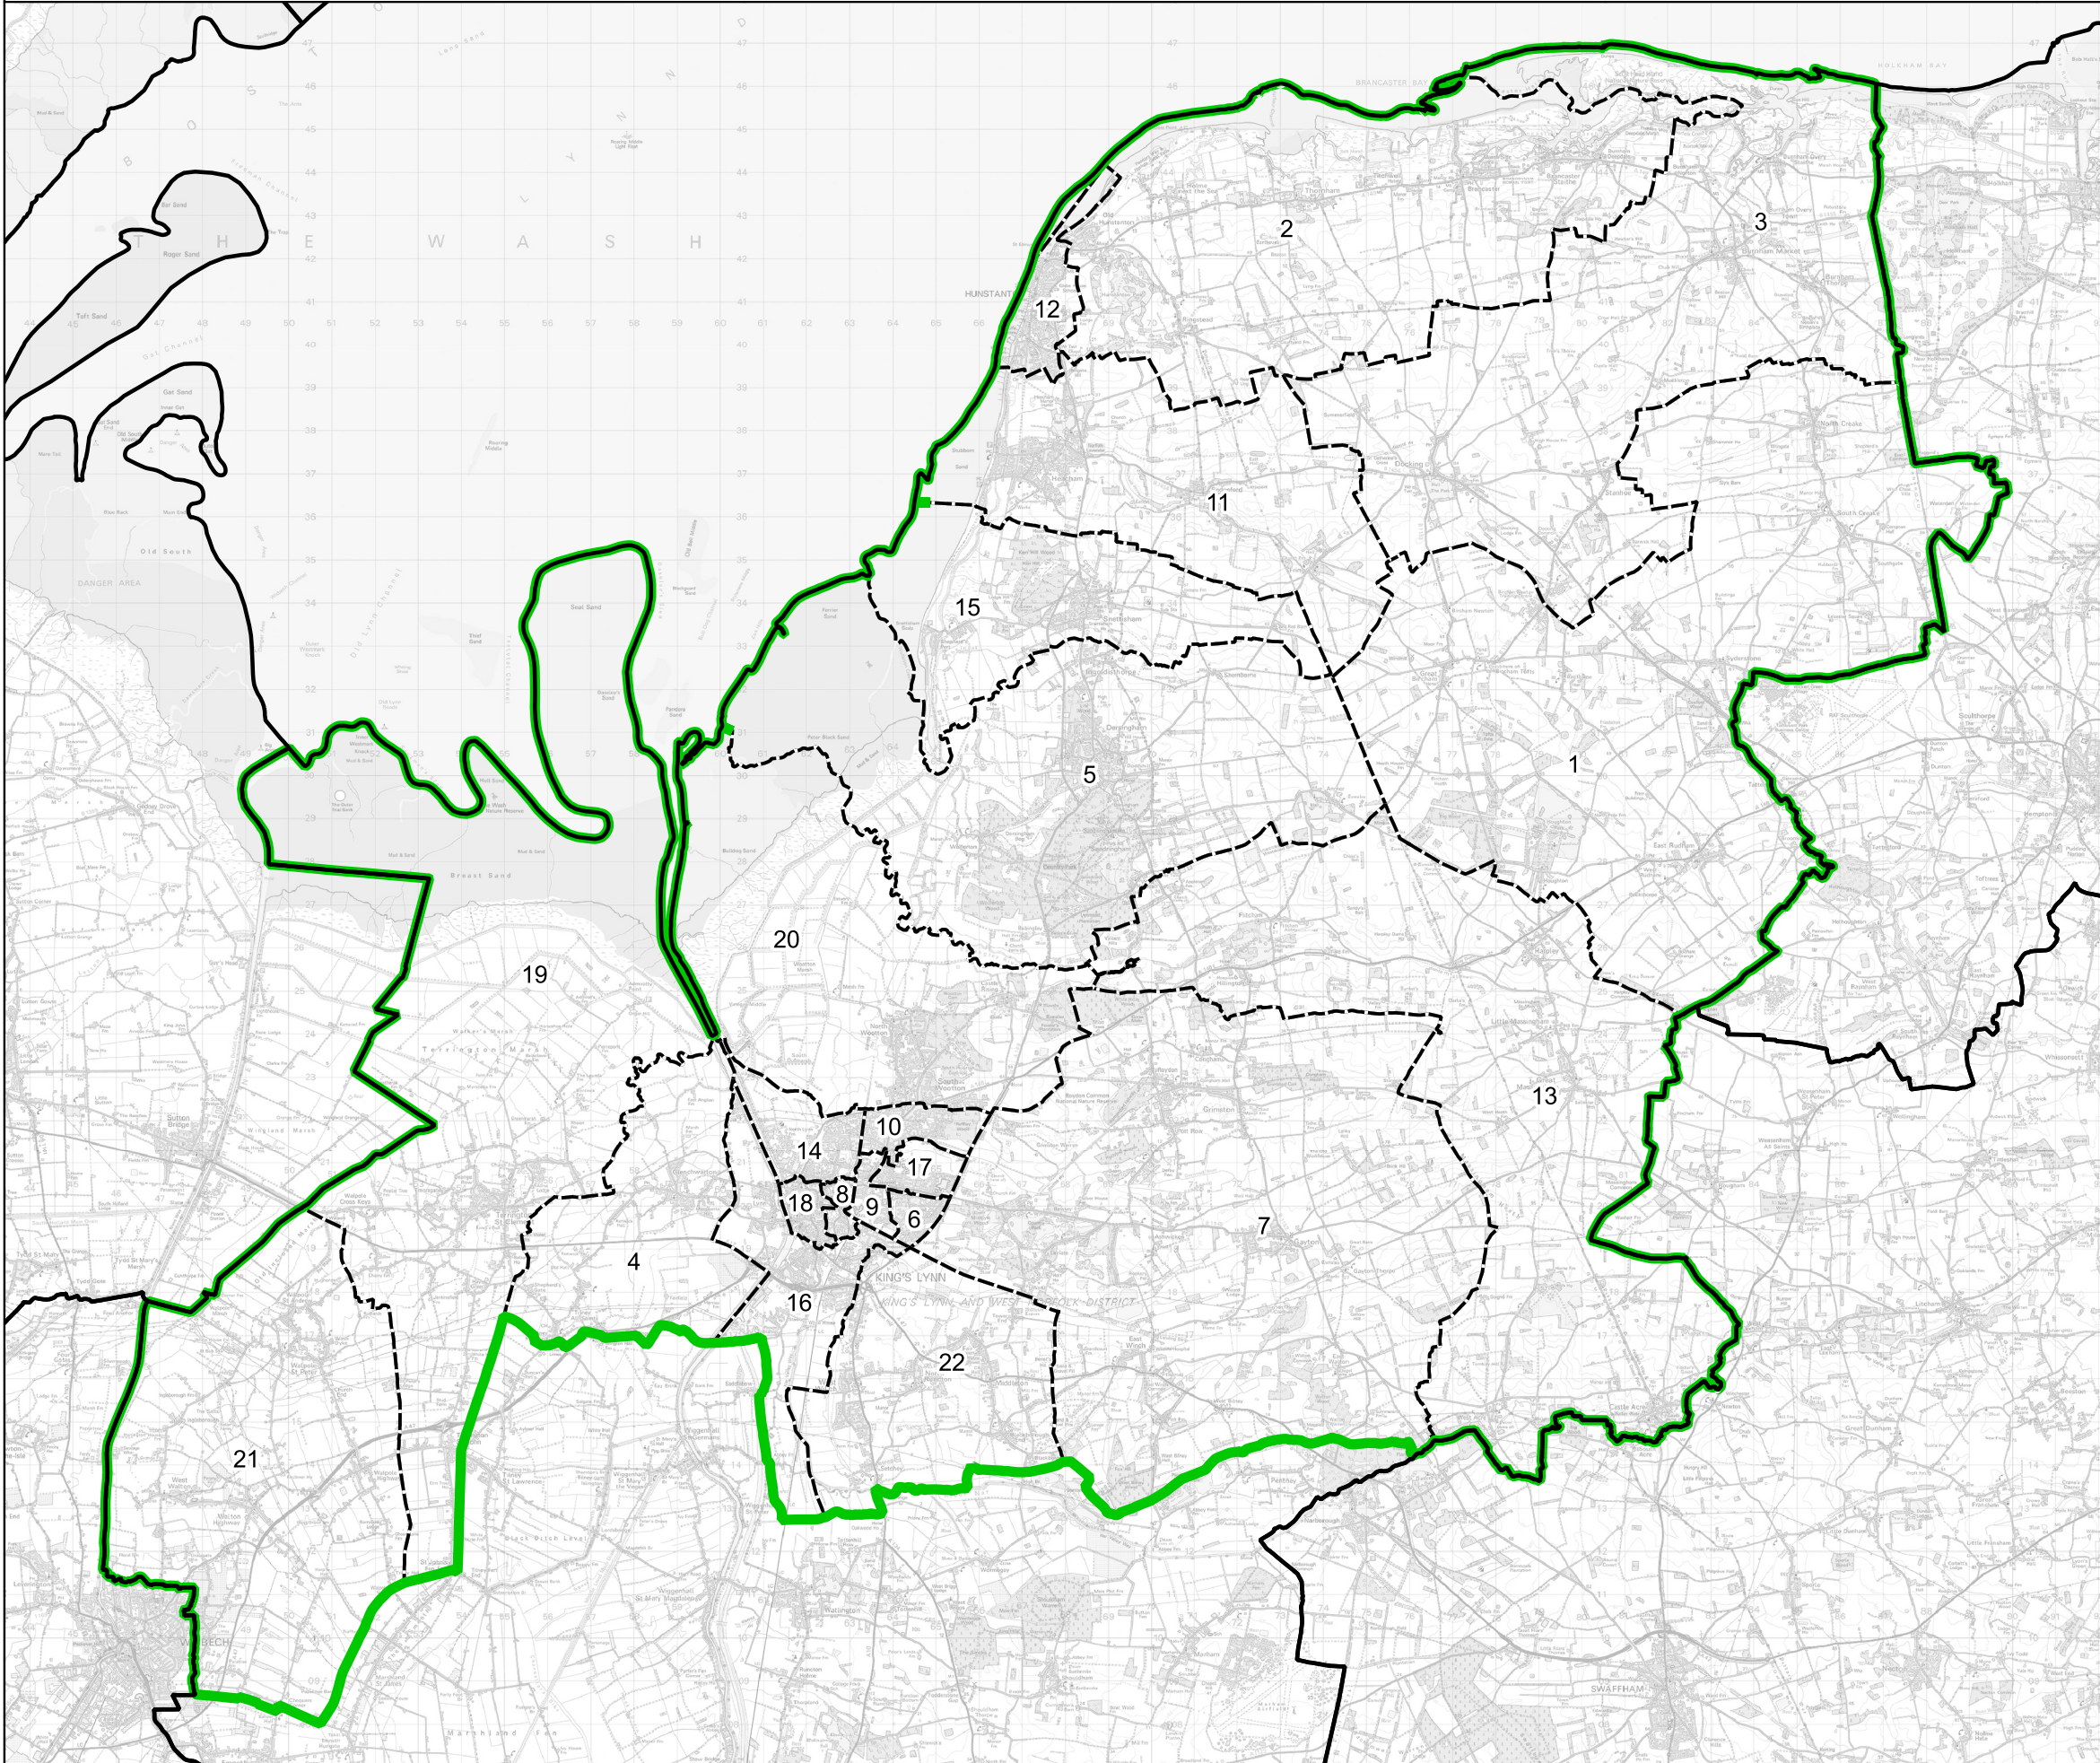

# Boundary Commission for England - Final Recommendations for the Eastern Region

## North West Norfolk County Constituency - Electorate 75,200

- Wards:
- 1 Bircham with Rudhams
  - 2 Brancaster
  - 3 Burnham Market & Docking
  - 4 Clenchwarton
  - 5 Dersingham
  - 6 Fairstead
  - 7 Gayton & Grimston
  - 8 Gaywood Chase
  - 9 Gaywood Clock
  - 10 Gaywood North Bank
  - 11 Heacham
  - 12 Hunstanton
  - 13 Massingham with Castle Acre
  - 14 North Lynn
  - 15 Snettisham
  - 16 South & West Lynn
  - 17 Springwood
  - 18 St. Margaret's with St. Nicholas
  - 19 Terrington
  - 20 The Woottons
  - 21 Walsoken, West Walton & Walpole
  - 22 West Winch

- Constituency
- Local Authorities
- Wards

© Crown copyright and database rights 2023 OS 100018289. You are permitted to use this data solely to enable you to respond to, or interact with, the organisation that provided you with the data. You are not permitted to copy, sub-licence, distribute or sell any of this data to third parties in any form. Third party rights to enforce the terms of this licence shall be reserved to OS.

North West Norfolk County Constituency