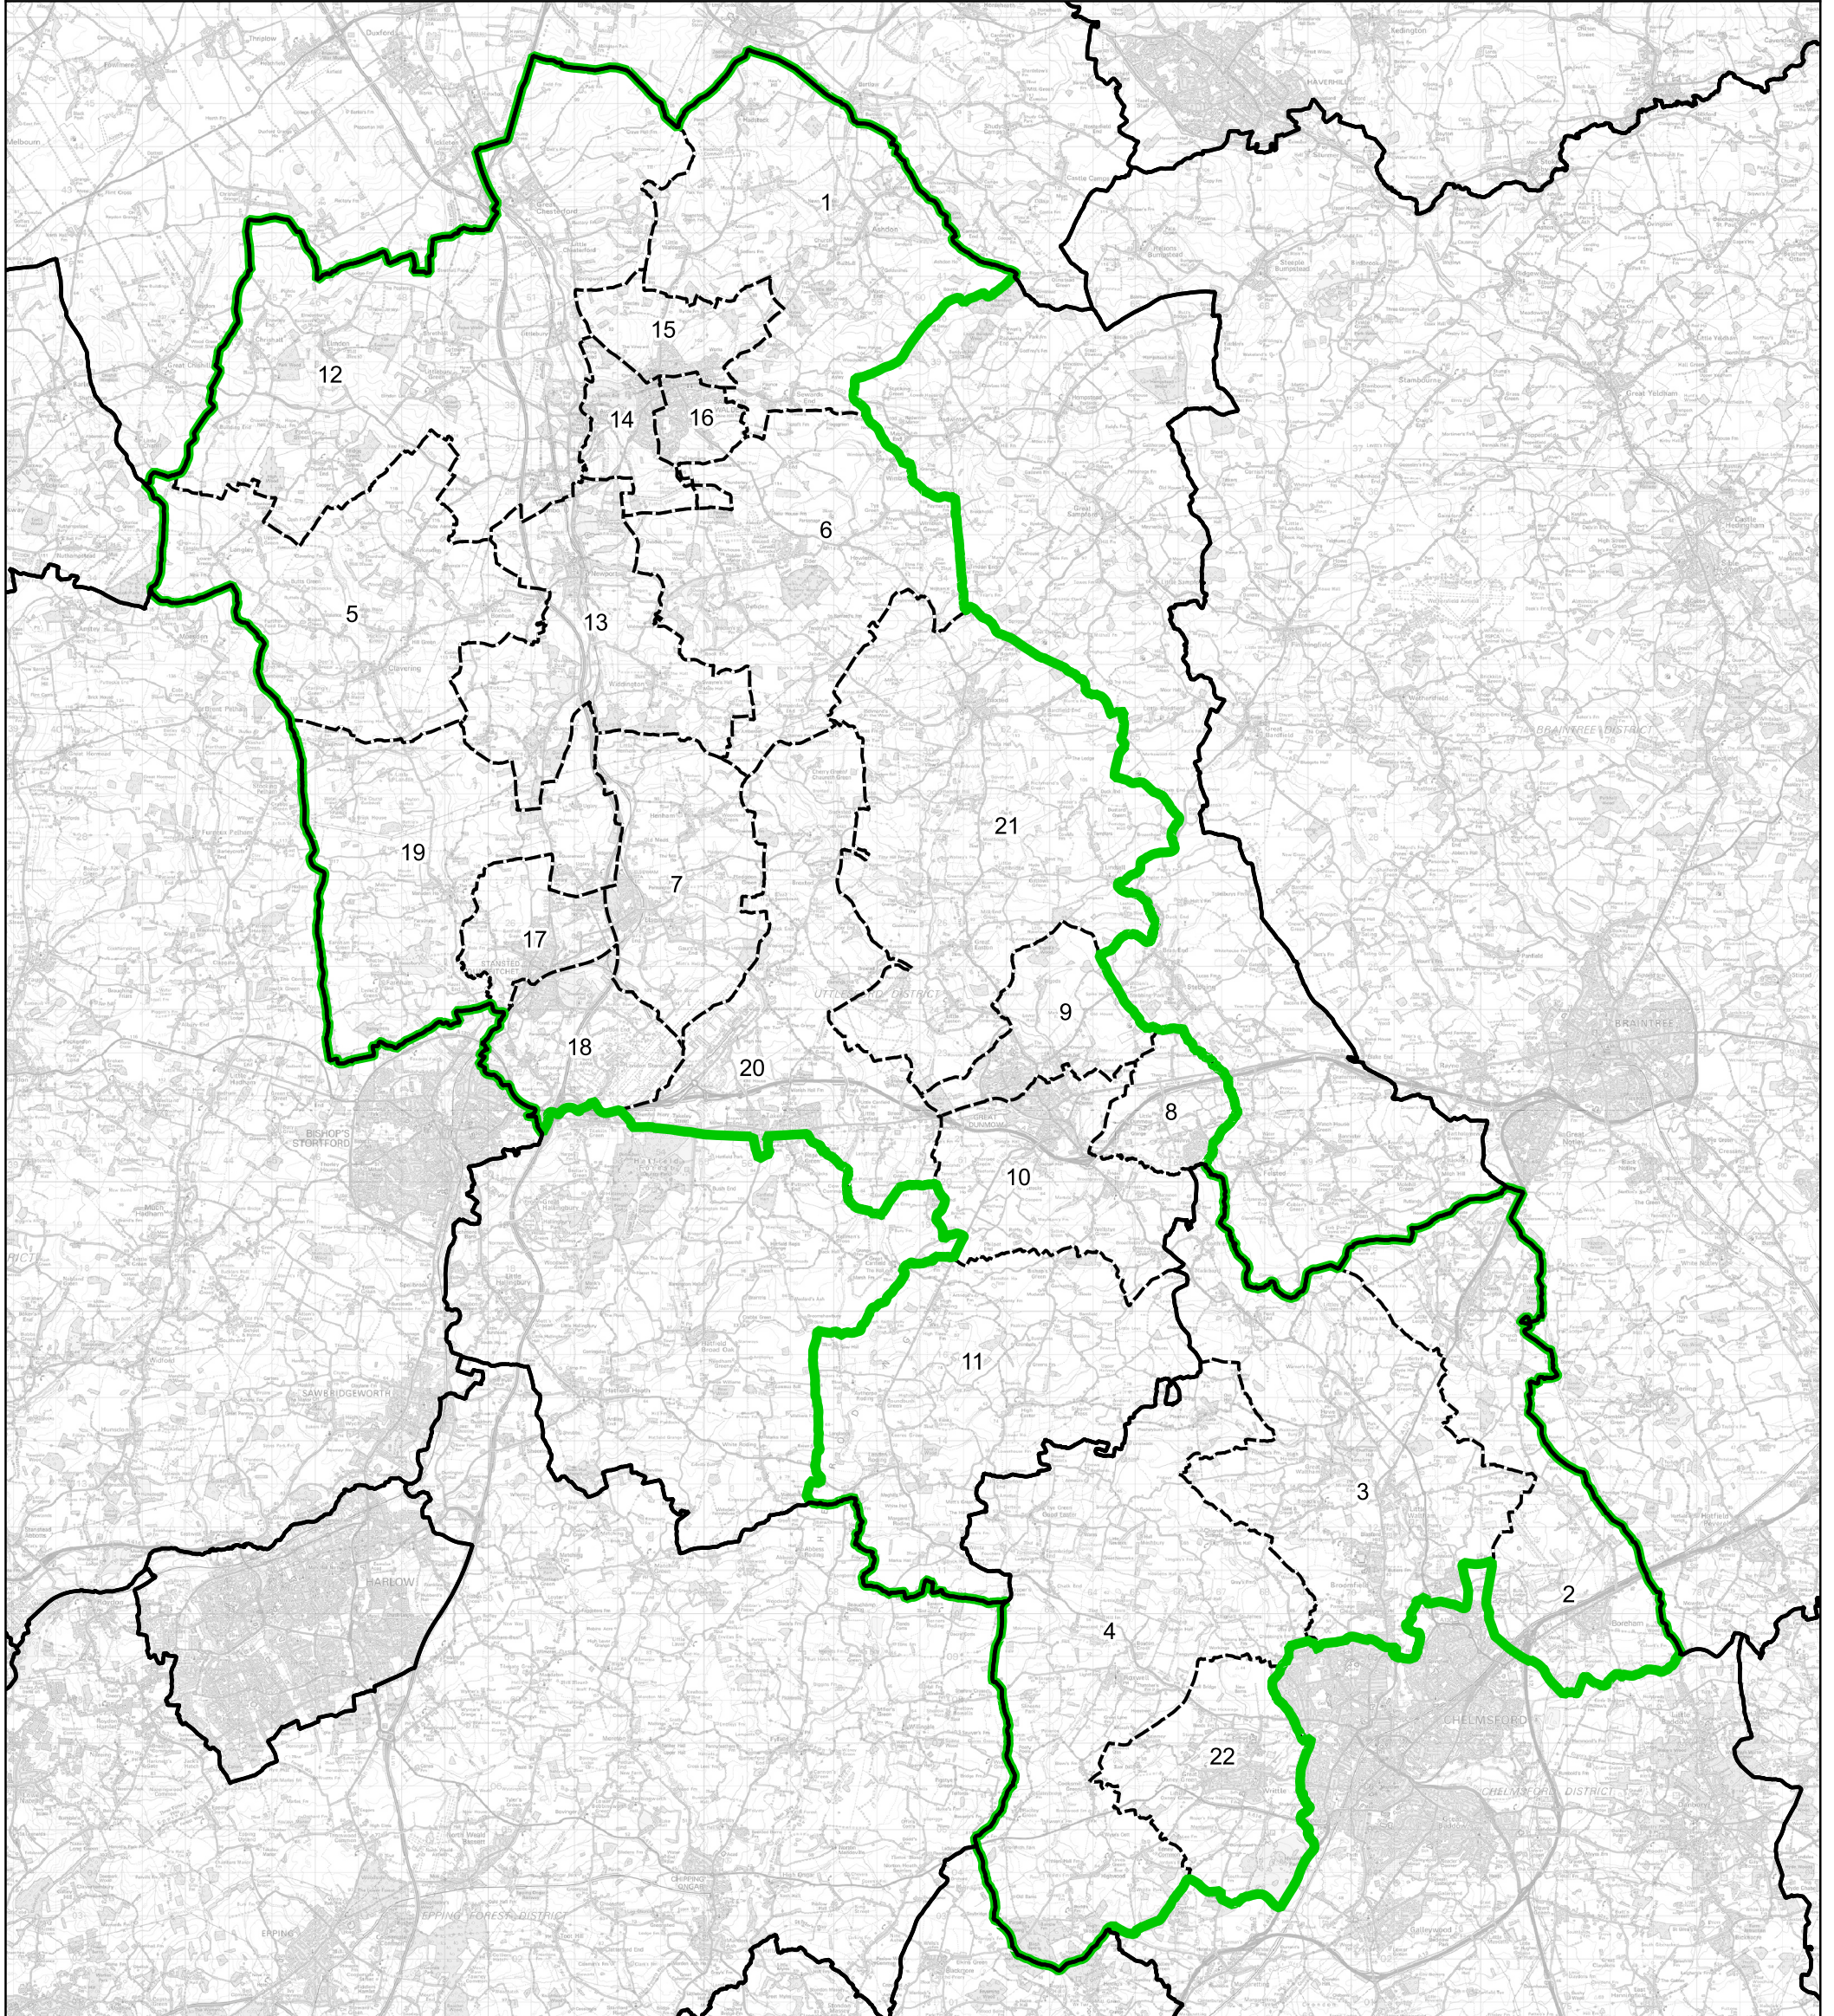

Boundary Commission for England - Final Recommendations for the Eastern Region

North West Essex County Constituency - Electorate 76,280

Wards:

- | | | | |
|-------------------------------|----------------------------------|---|--------------------------------|
| 1 Ashdon | 7 Elsenham & Henham | 12 Littlebury, Chesterford & Wenden Lofts | 18 Stansted South & Birchanger |
| 2 Boreham and The Leighs | 8 Flitch Green & Little Dunmow | 13 Newport | 19 Stort Valley |
| 3 Broomfield and The Walthams | 9 Great Dunmow North | 14 Saffron Walden Audley | 20 Takeley |
| 4 Chelmsford Rural West | 10 Great Dunmow South & Barnston | 15 Saffron Walden Castle | 21 Thaxted & the Eastons |
| 5 Clavering | 11 High Easter & the Rodings | 16 Saffron Walden Shire | 22 Writtle |
| 6 Debden & Wimbish | | 17 Stansted North | |

- Constituency
- Local Authorities
- Wards

© Crown copyright and database rights 2023 OS 100018289. You are permitted to use this data solely to enable you to respond to, or interact with, the organisation that provided you with the data. You are not permitted to copy, sub-licence, distribute or sell any of this data to third parties in any form. Third party rights to enforce the terms of this licence shall be reserved to OS.

North West Essex County Constituency