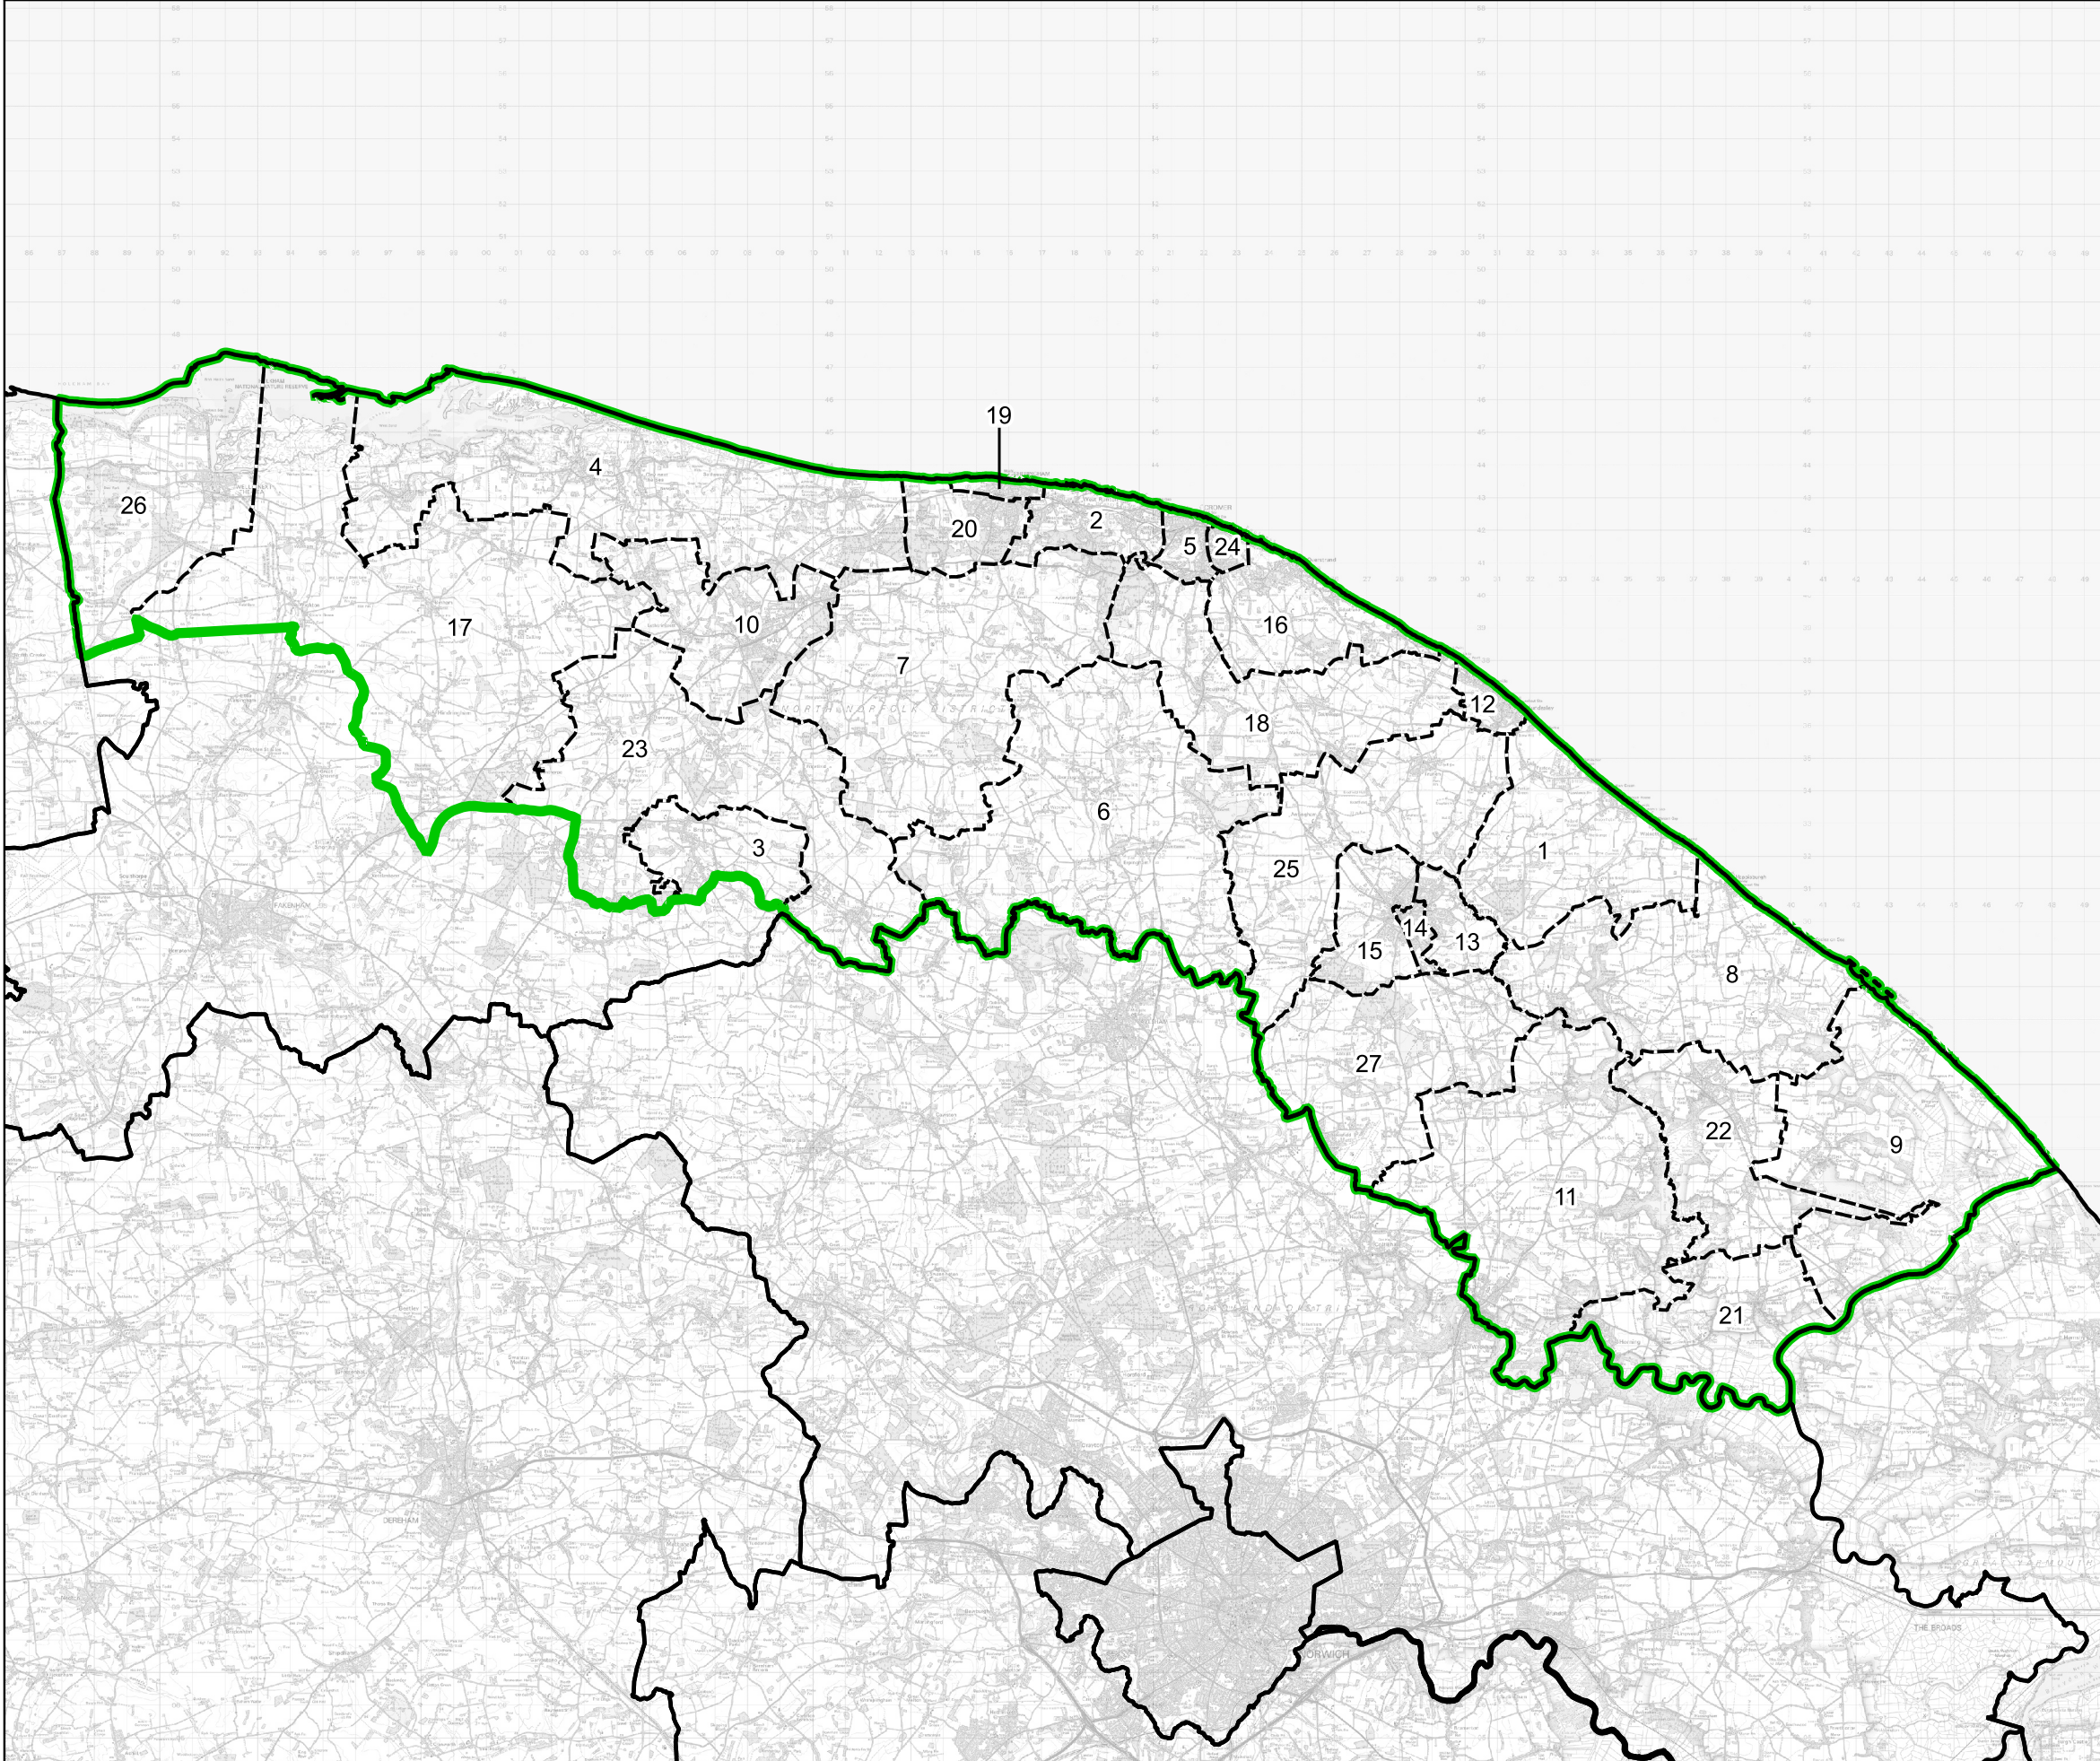

# Boundary Commission for England - Final Recommendations for the Eastern Region

## North Norfolk County Constituency - Electorate 70,719

Wards:

- 1 Bacton
- 2 Beeston Regis & The Runtons
- 3 Briston
- 4 Coastal
- 5 Cromer Town
- 6 Erpingham
- 7 Gresham
- 8 Happisburgh
- 9 Hickling
- 10 Holt
- 11 Hoveton & Tunstead
- 12 Mundesley
- 13 North Walsham East
- 14 North Walsham Market Cross
- 15 North Walsham West
- 16 Poppyland
- 17 Priory
- 18 Roughton
- 19 Sheringham North
- 20 Sheringham South
- 21 St. Benet's
- 22 Stalham
- 23 Stody
- 24 Suffield Park
- 25 Trunch
- 26 Wells with Holkham
- 27 Worstead

-  Constituency
-  Local Authorities
-  Wards

0 3 6 km

© Crown copyright and database rights 2023 OS 100018289. You are permitted to use this data solely to enable you to respond to, or interact with, the organisation that provided you with the data. You are not permitted to copy, sub-licence, distribute or sell any of this data to third parties in any form. Third party rights to enforce the terms of this licence shall be reserved to OS.

North Norfolk County Constituency