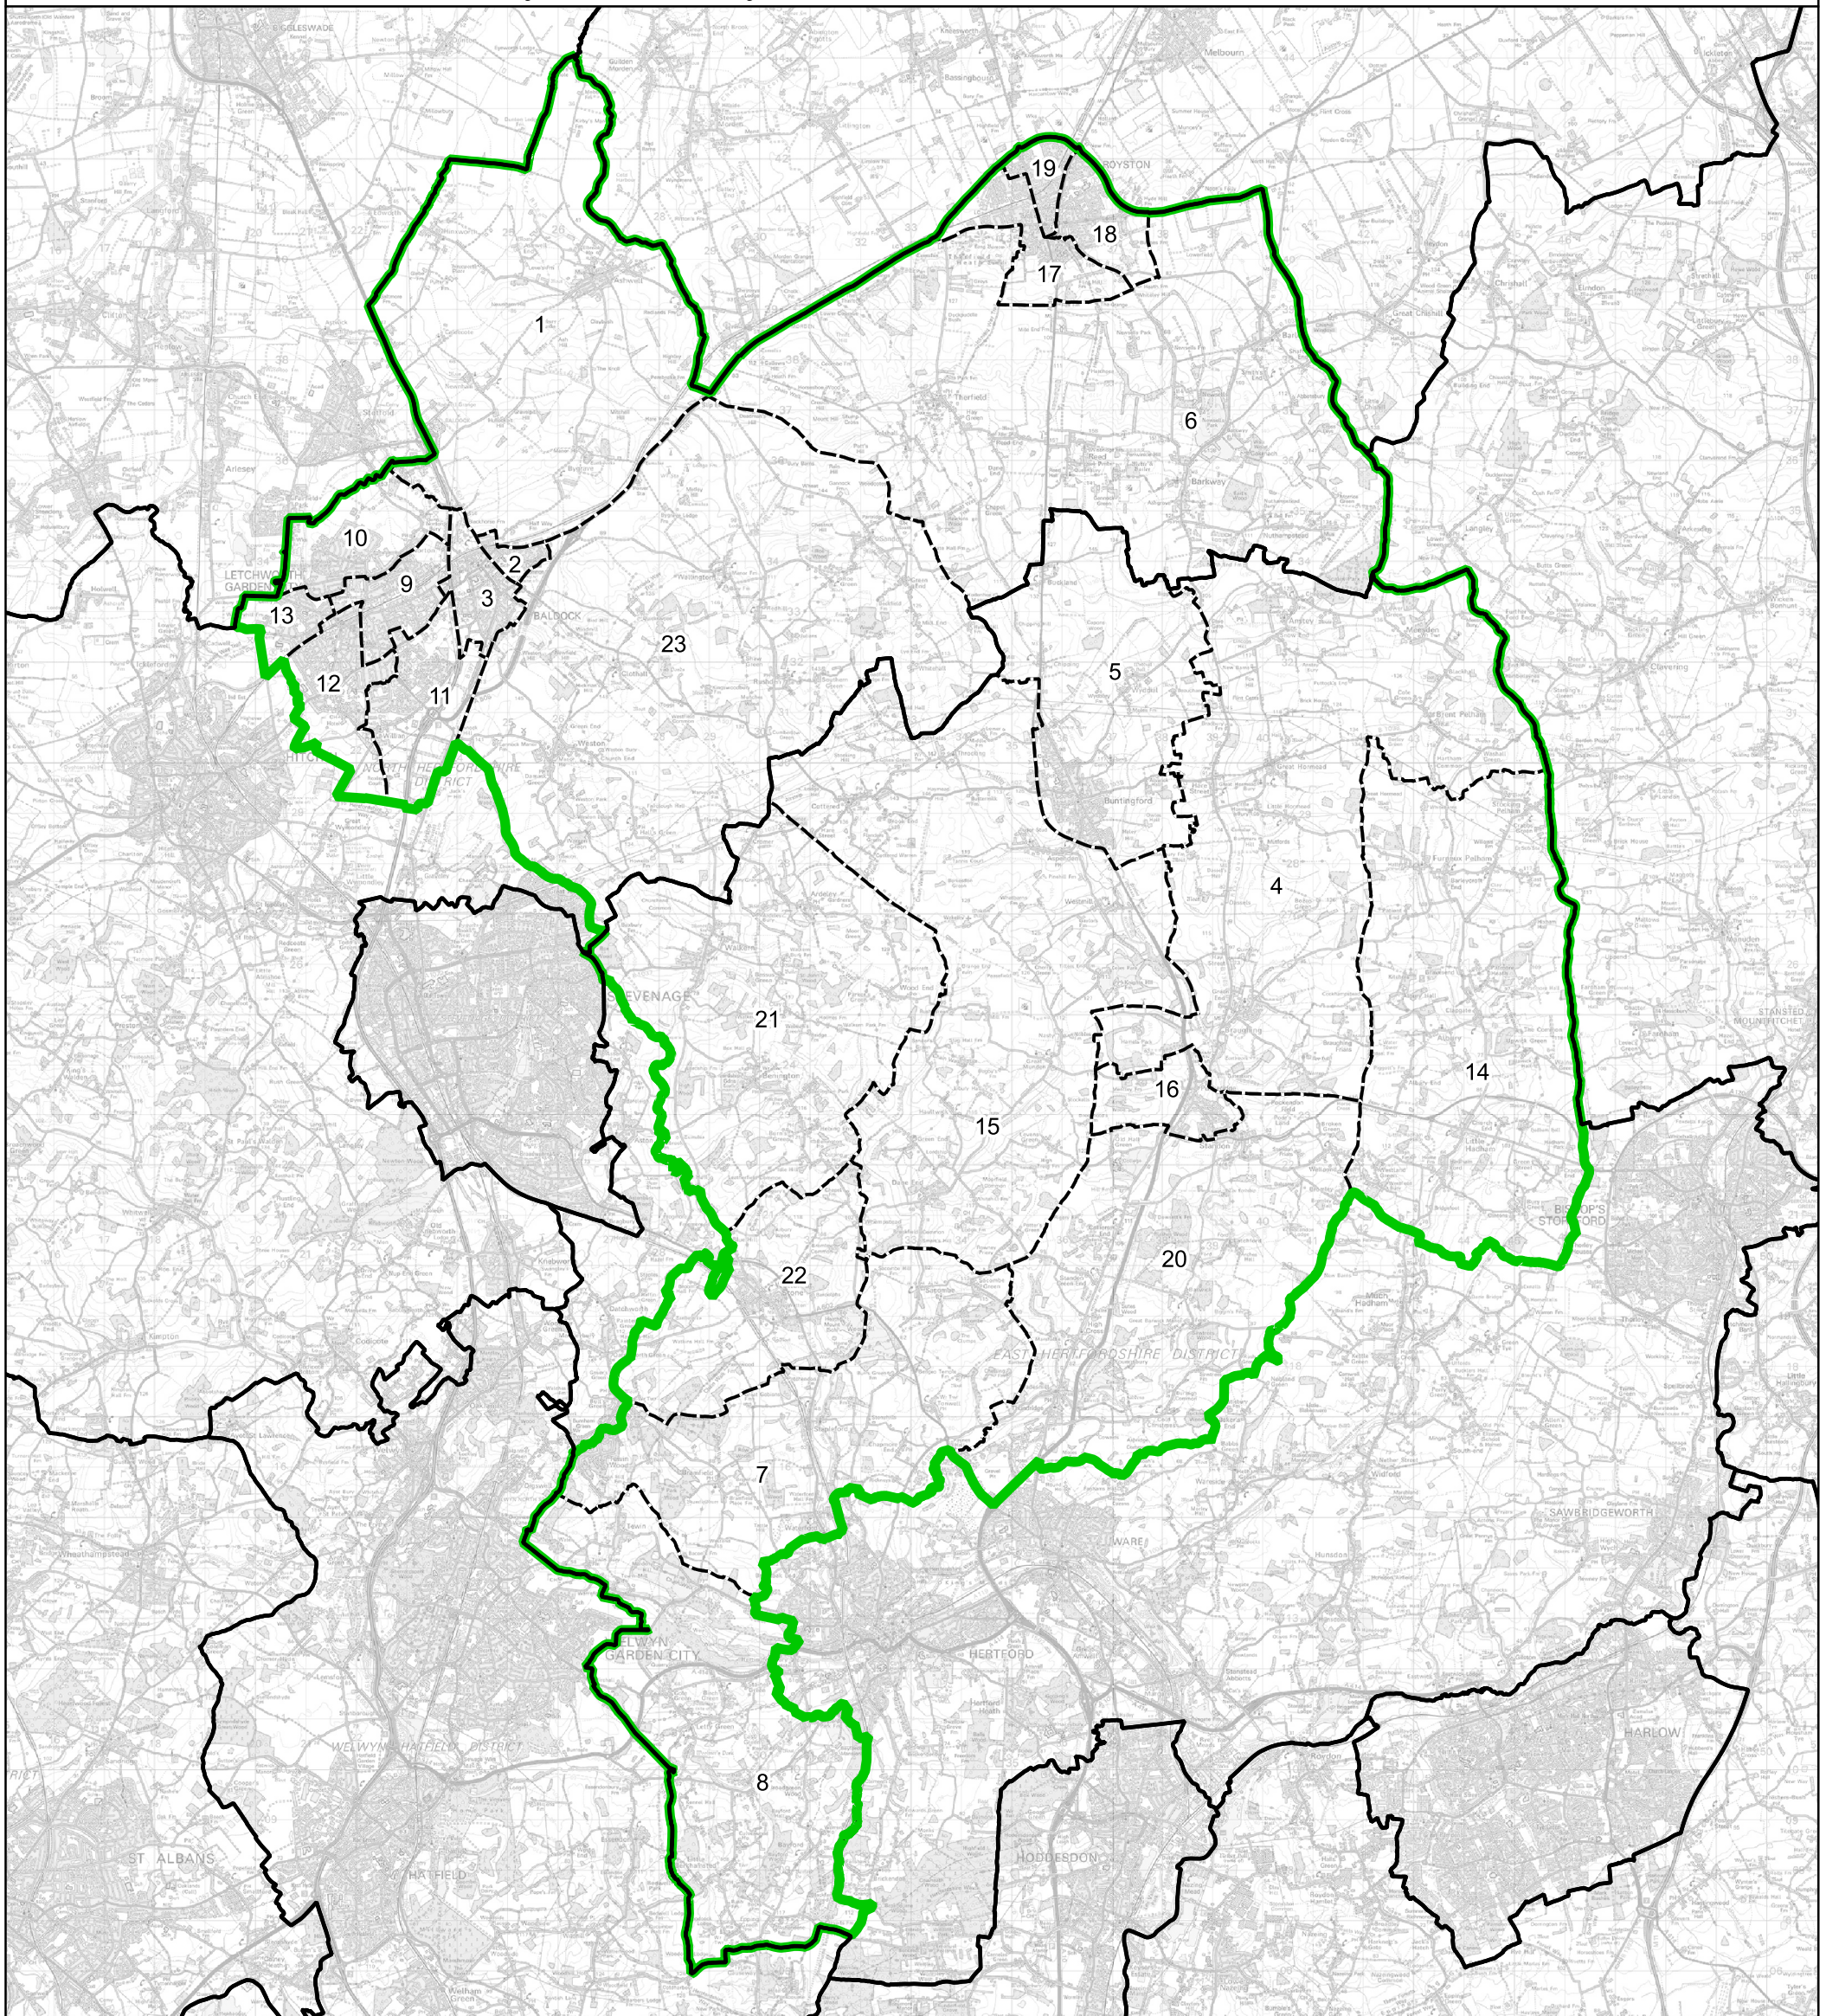

Boundary Commission for England - Final Recommendations for the Eastern Region

North East Hertfordshire County Constituency - Electorate 76,849

Wards:

- | | | |
|------------------------|--------------------------|-------------------------|
| 1 Arbury | 9 Letchworth East | 17 Royston Heath |
| 2 Baldock East | 10 Letchworth Grange | 18 Royston Meridian |
| 3 Baldock Town | 11 Letchworth South East | 19 Royston Palace |
| 4 Braughing | 12 Letchworth South West | 20 Thundridge & Standon |
| 5 Buntingford | 13 Letchworth Wilbury | 21 Walkern |
| 6 Ermine | 14 Little Hadham | 22 Watton-at-Stone |
| 7 Hertford Rural North | 15 Mundens and Cottered | 23 Weston and Sandon |
| 8 Hertford Rural South | 16 Puckeridge | |

- Constituency
- Local Authorities
- Wards

© Crown copyright and database rights 2023 OS 100018289. You are permitted to use this data solely to enable you to respond to, or interact with, the organisation that provided you with the data. You are not permitted to copy, sub-licence, distribute or sell any of this data to third parties in any form. Third party rights to enforce the terms of this licence shall be reserved to OS.

North East Hertfordshire County Constituency