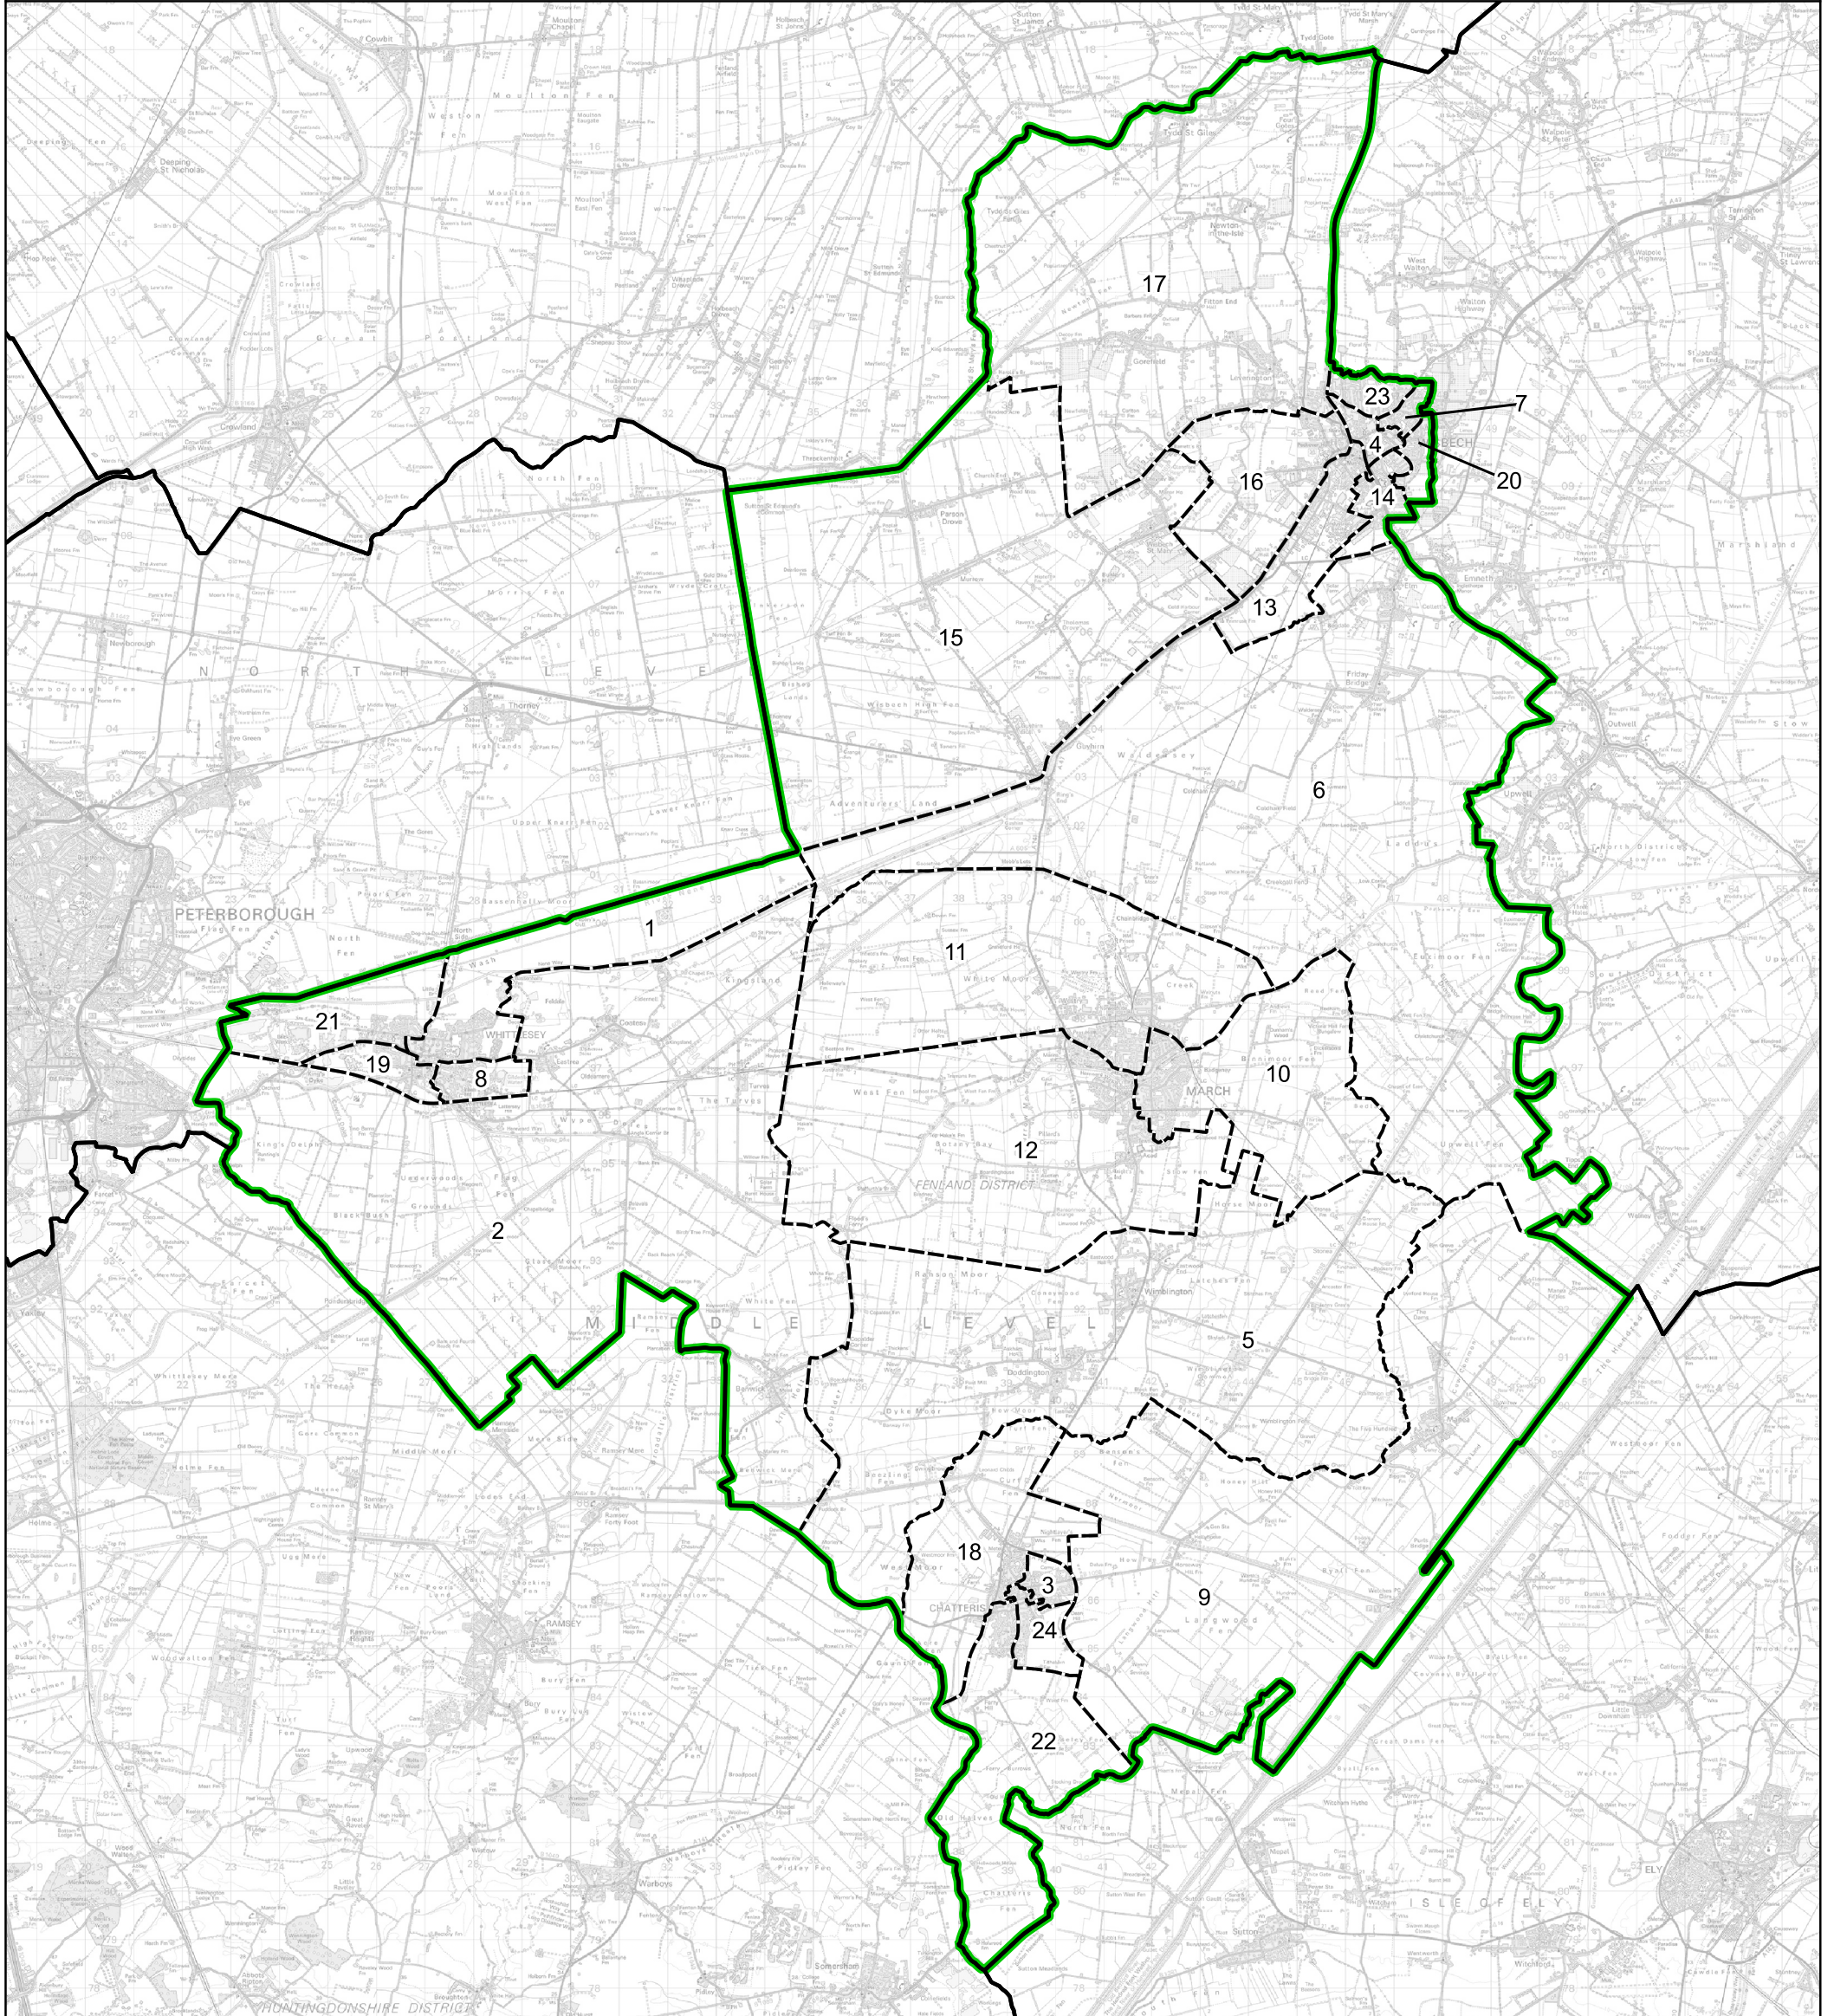

Boundary Commission for England - Final Recommendations for the Eastern Region

North East Cambridgeshire County Constituency - Electorate 70,806

Wards:

1 Bassenhally	7 Kirkgate	15 Parson Drove & Wisbech St. Mary	22 The Mills
2 Benwick, Coates & Eastrea	8 Lattersey	16 Peckover	23 Waterlees Village
3 Birch	9 Manea	17 Roman Bank	24 Wenneye
4 Clarkson	10 March East	18 Slade Lode	
5 Doddington & Wimblington	11 March North	19 St. Andrews	
6 Elm & Christchurch	12 March West	20 Staithe	
	13 Medworth	21 Stonald	
	14 Octavia Hill		

- █ Constituency
- Local Authorities
- Wards

© Crown copyright and database rights 2023 OS 100018289. You are permitted to use this data solely to enable you to respond to, or interact with, the organisation that provided you with the data. You are not permitted to copy, sub-licence, distribute or sell any of this data to third parties in any form. Third party rights to enforce the terms of this licence shall be reserved to OS.

North East Cambridgeshire County Constituency