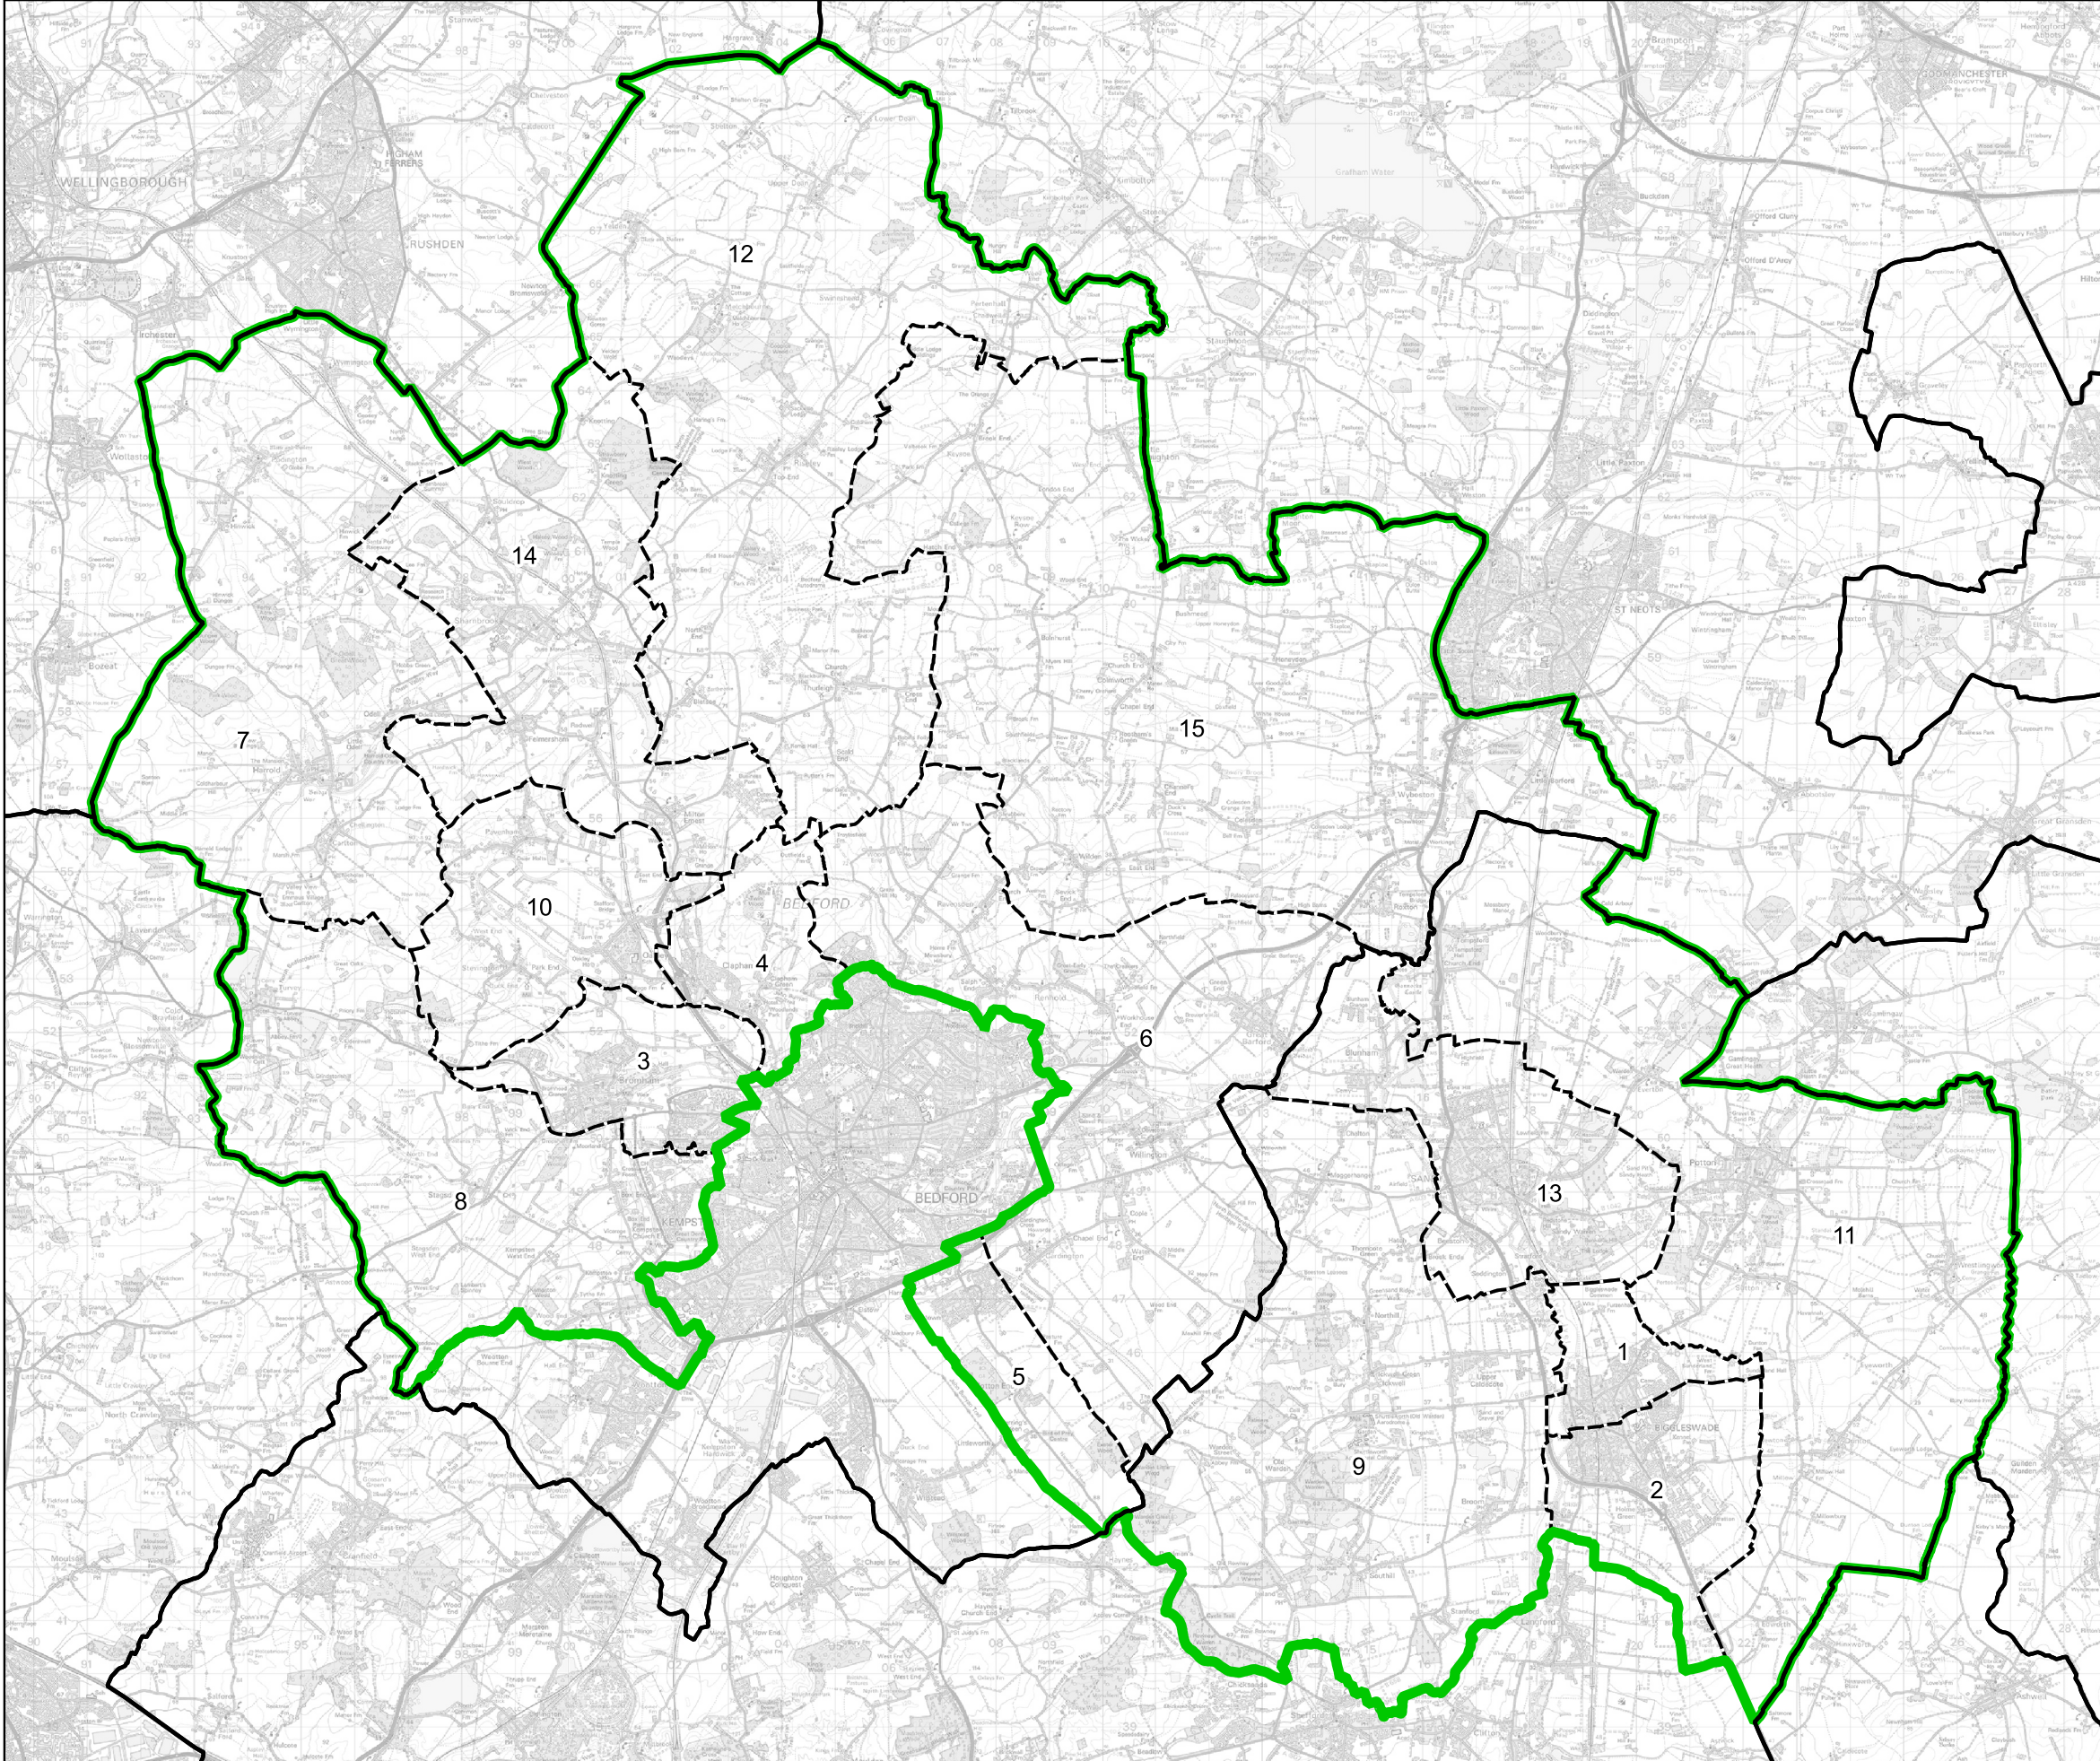

Boundary Commission for England - Final Recommendations for the Eastern Region

North Bedfordshire County Constituency - Electorate 76,319

Wards:

- 1 Biggleswade North
- 2 Biggleswade South
- 3 Bromham and Biddenham
- 4 Clapham
- 5 Eastcotts
- 6 Great Barford
- 7 Harrold
- 8 Kempston Rural
- 9 Northill
- 10 Oakley
- 11 Potton
- 12 Riseley
- 13 Sandy
- 14 Sharnbrook
- 15 Wyboston

-  Constituency
-  Local Authorities
-  Wards

0 1 2 km

© Crown copyright and database rights 2023 OS 100018289. You are permitted to use this data solely to enable you to respond to, or interact with, the organisation that provided you with the data. You are not permitted to copy, sub-licence, distribute or sell any of this data to third parties in any form. Third party rights to enforce the terms of this licence shall be reserved to OS.

North Bedfordshire County Constituency