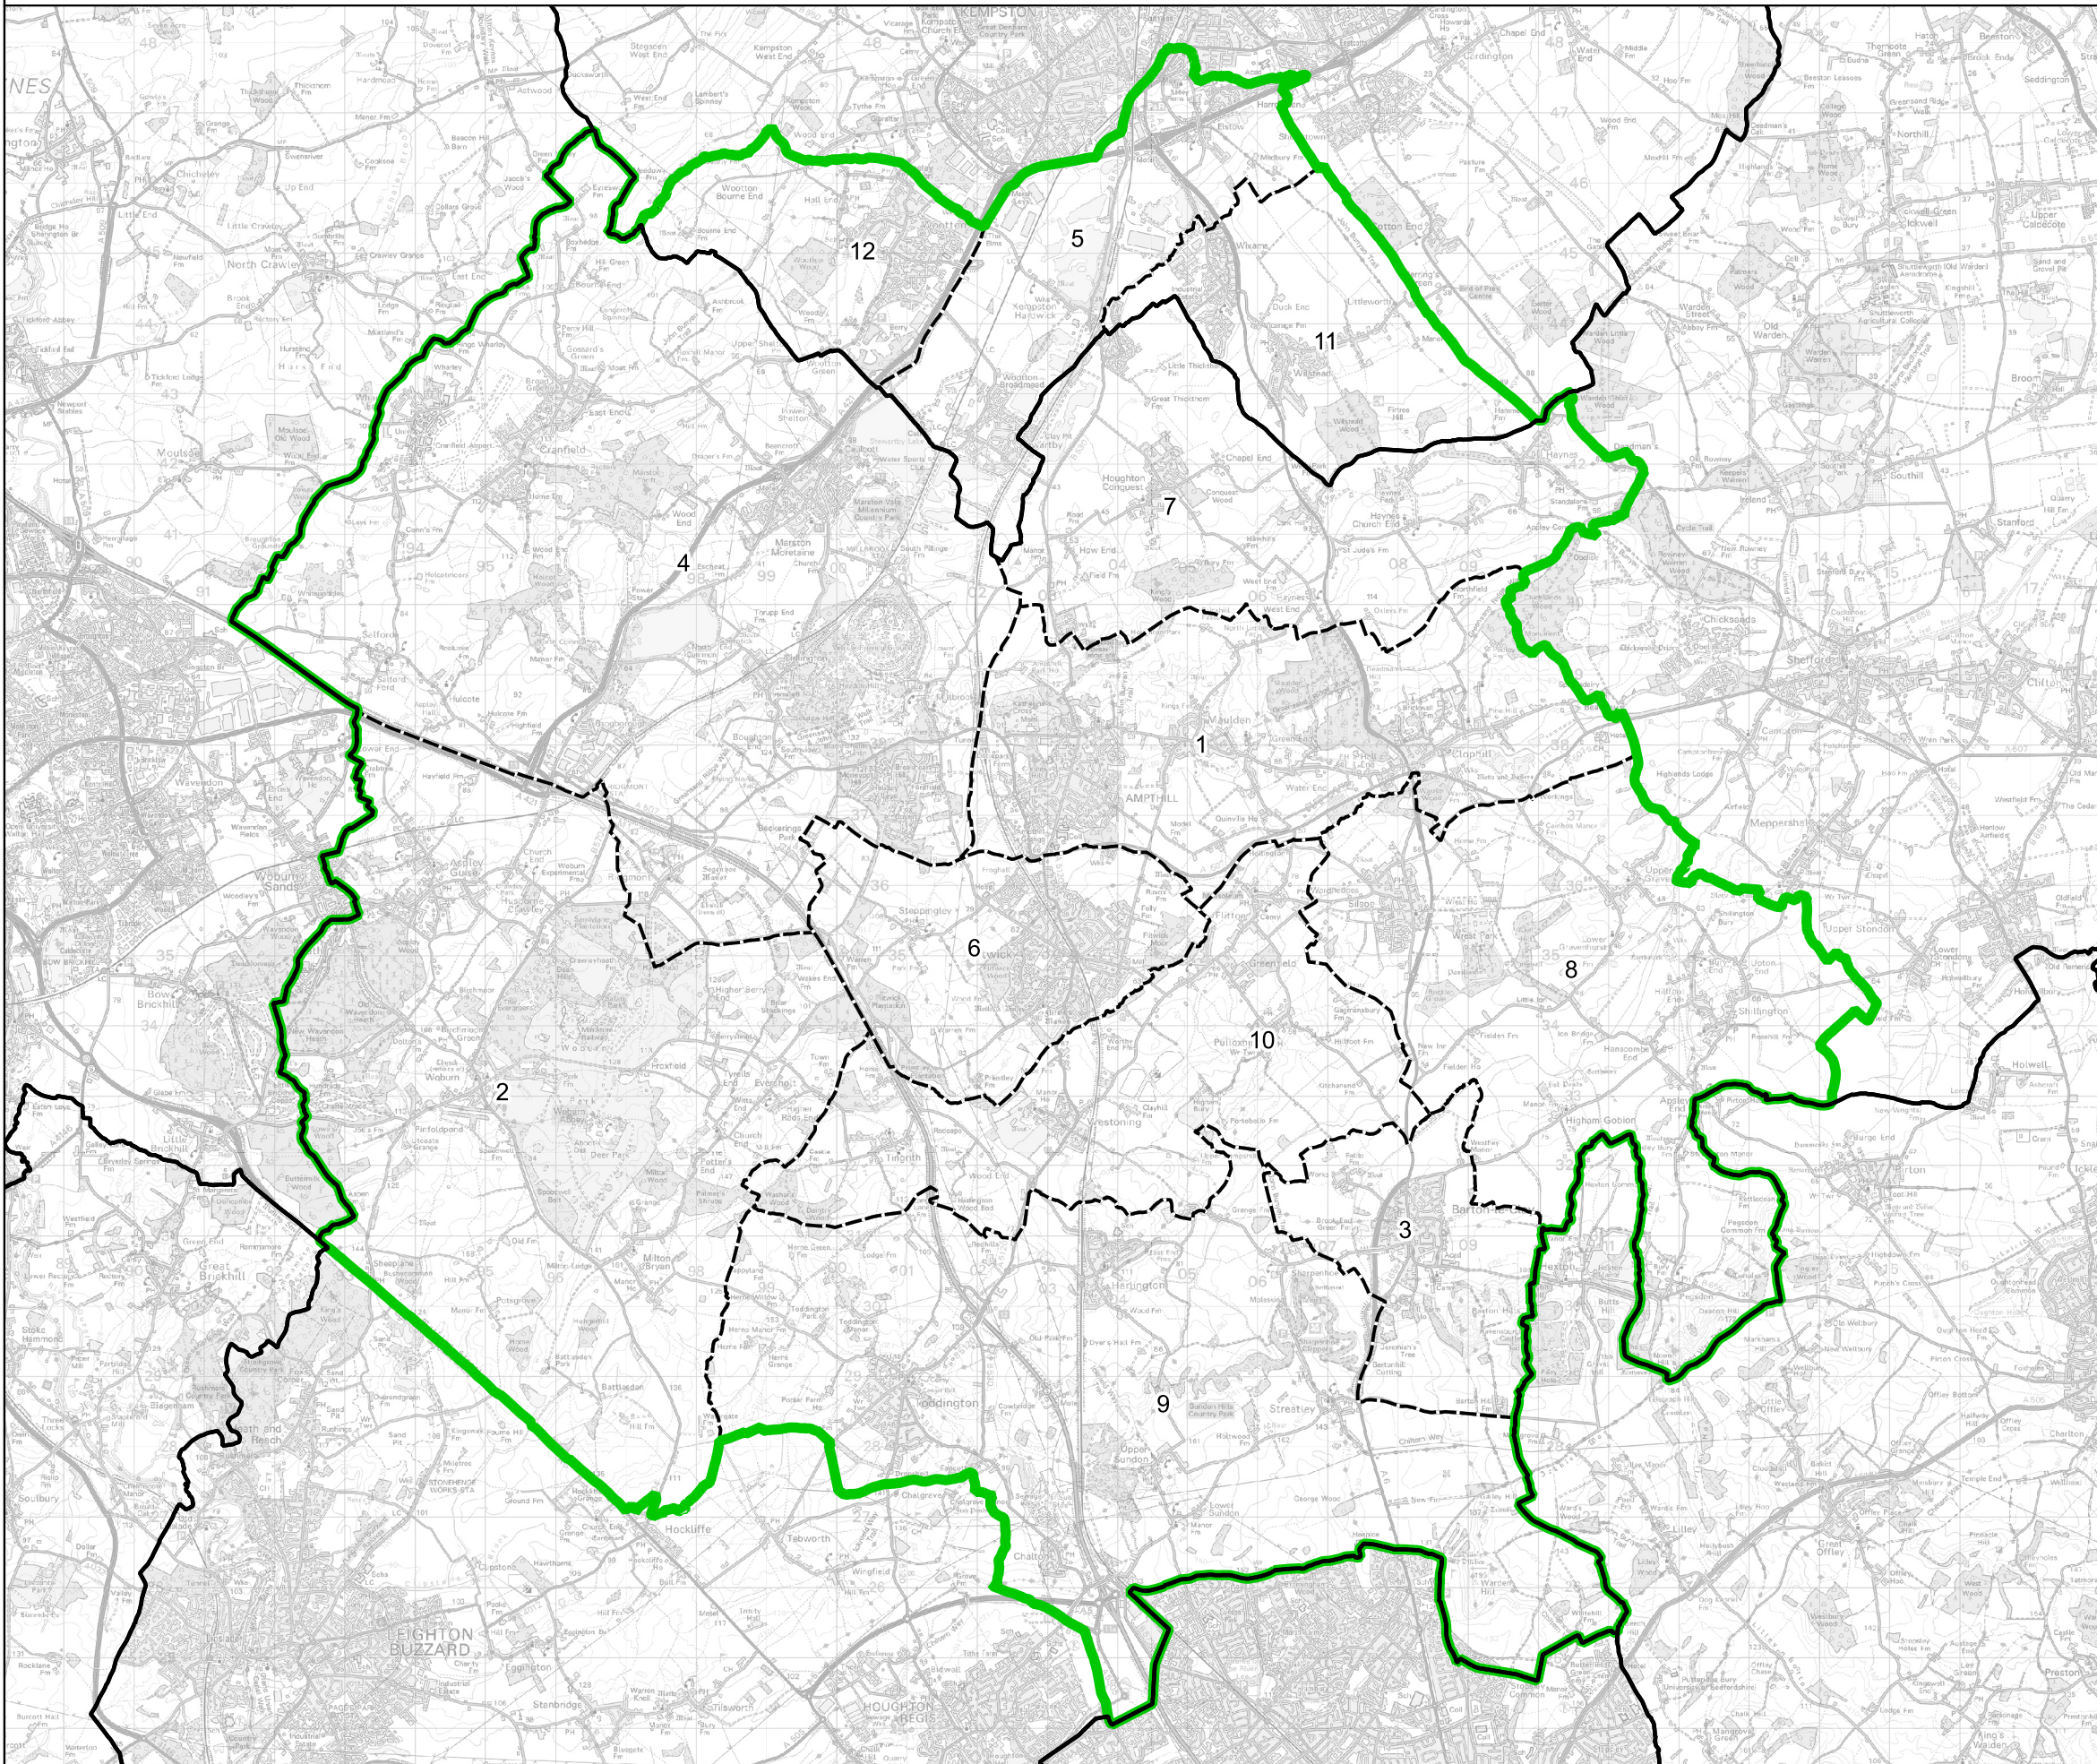

Boundary Commission for England - Final Recommendations for the Eastern Region

Mid Bedfordshire County Constituency - Electorate 71,748

Wards:

- 1 Ampt Hill
- 2 Aspley and Woburn
- 3 Barton-le-Clay
- 4 Cranfield and Marston Moretaine
- 5 Elstow and Stewartby
- 6 Flitwick
- 7 Houghton Conquest and Haynes
- 8 Silsoe and Shillington
- 9 Toddington
- 10 Westoning, Flitton and Greenfield
- 11 Wilshamstead
- 12 Wootton

- Constituency
- Local Authorities
- Wards

0 1 2 km

© Crown copyright and database rights 2023 OS 100018289. You are permitted to use this data solely to enable you to respond to, or interact with, the organisation that provided you with the data. You are not permitted to copy, sub-licence, distribute or sell any of this data to third parties in any form. Third party rights to enforce the terms of this licence shall be reserved to OS.

Mid Bedfordshire County Constituency