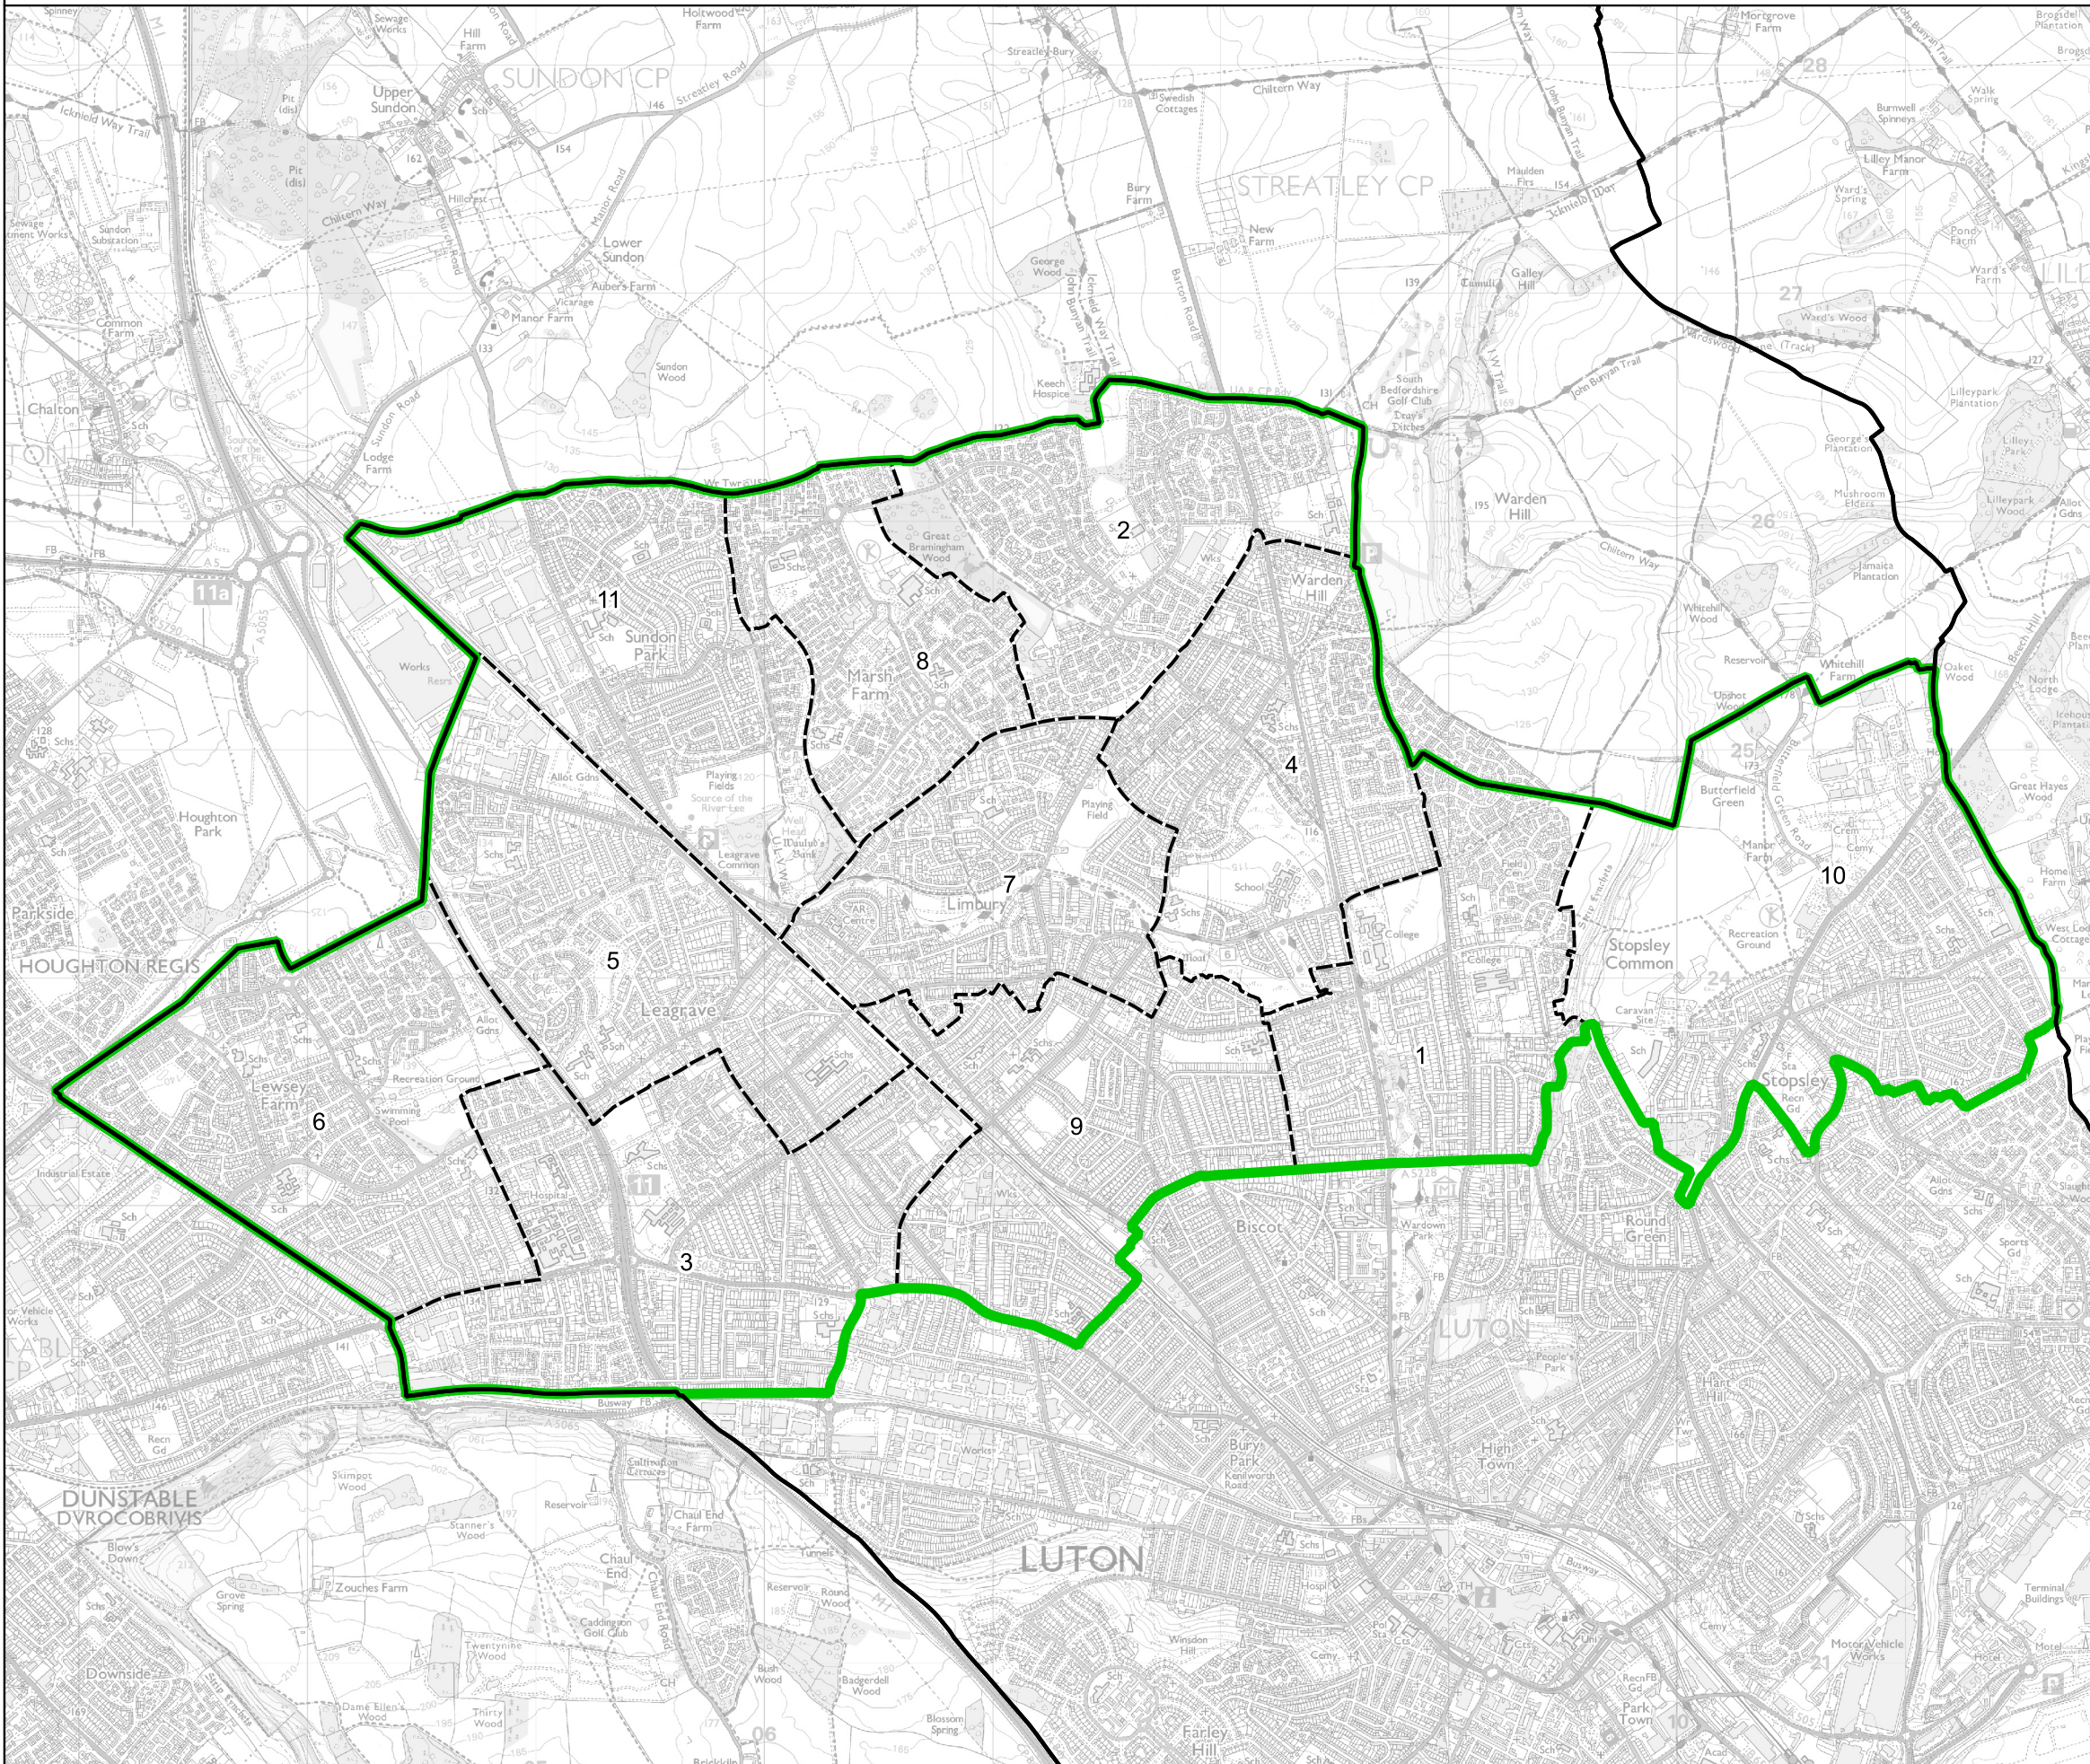

Boundary Commission for England - Final Recommendations for the Eastern Region

Luton North Borough Constituency - Electorate 73,266

Wards:

- 1 Barnfield
- 2 Bramingham
- 3 Challney
- 4 Icknield
- 5 Leagrave
- 6 Lewsey
- 7 Limbury
- 8 Northwell
- 9 Saints
- 10 Stopsley
- 11 Sundon Park

- Constituency
- Local Authorities
- Wards

© Crown copyright and database rights 2023 OS 100018289. You are permitted to use this data solely to enable you to respond to, or interact with, the organisation that provided you with the data. You are not permitted to copy, sub-licence, distribute or sell any of this data to third parties in any form. Third party rights to enforce the terms of this licence shall be reserved to OS.

Luton North Borough Constituency