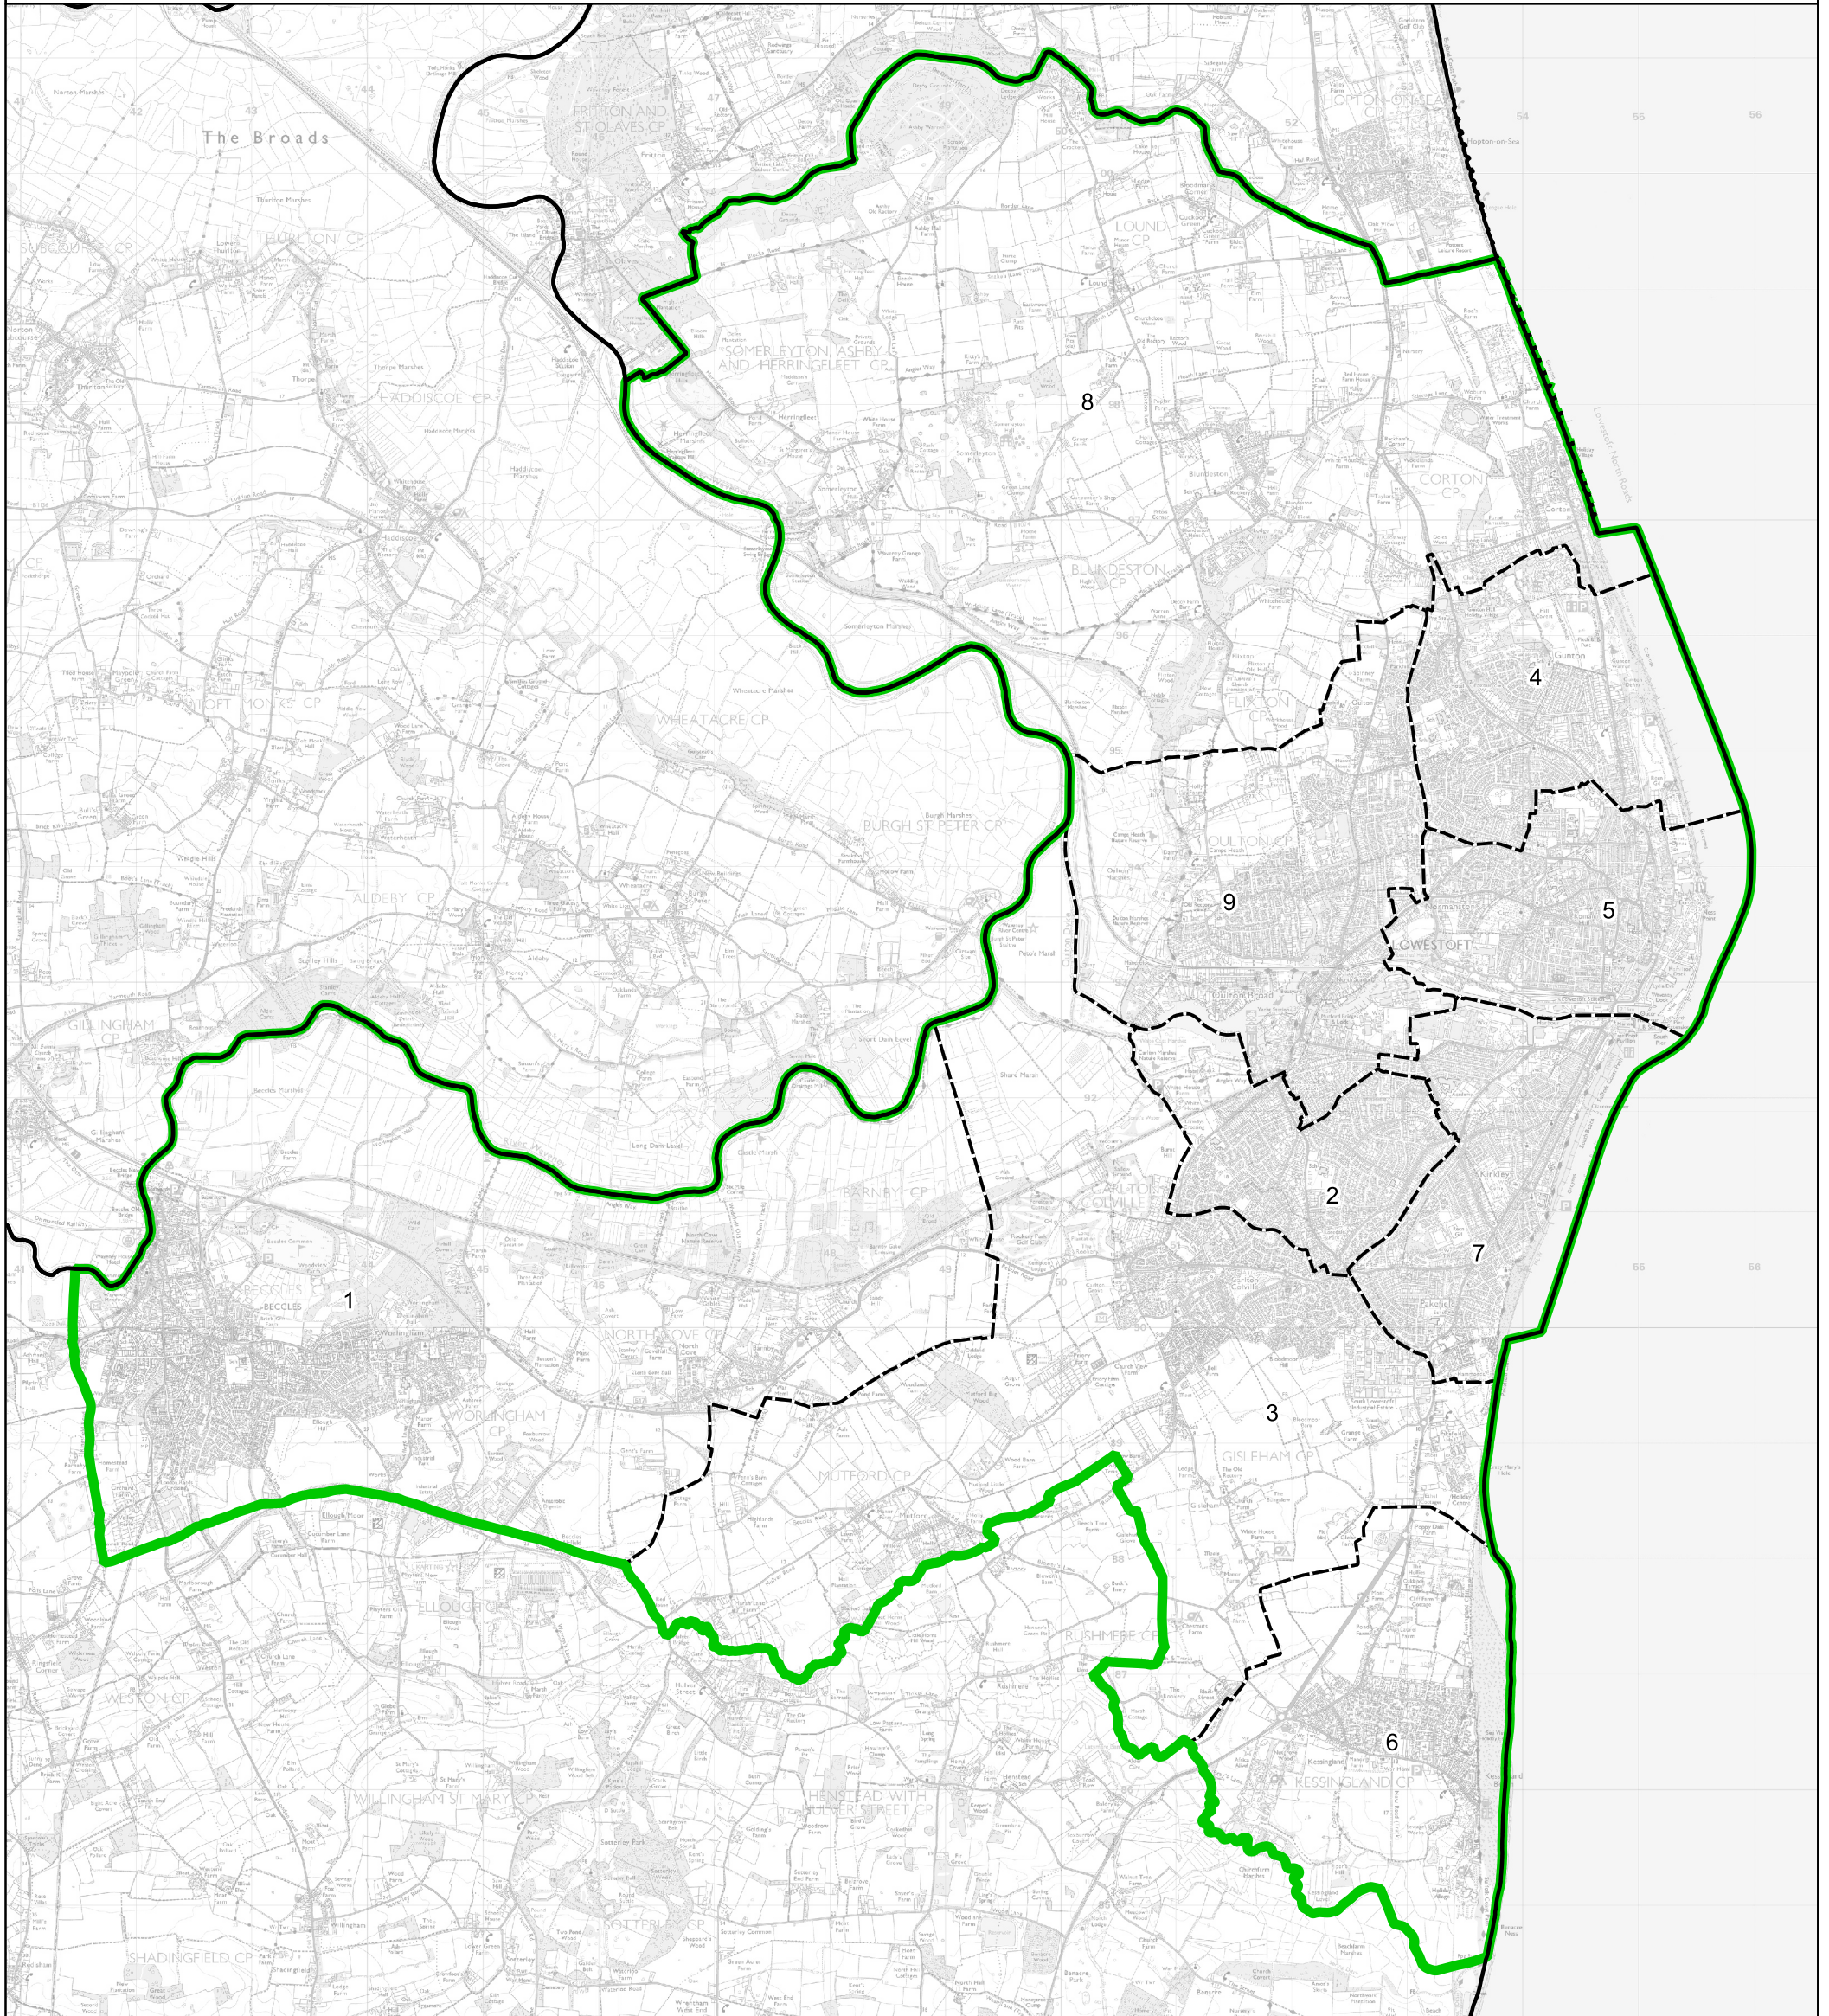

# Boundary Commission for England - Final Recommendations for the Eastern Region

## Lowestoft County Constituency - Electorate 73,967

### Wards:

- |                          |                |
|--------------------------|----------------|
| 1 Beccles & Worlingham   | 9 Oulton Broad |
| 2 Carlton & Whitton      |                |
| 3 Carlton Colville       |                |
| 4 Gunton & St. Margarets |                |
| 5 Harbour & Normanston   |                |
| 6 Kessingland            |                |
| 7 Kirkley & Pakefield    |                |
| 8 Lothingland            |                |

# Lowestoft County Constituency