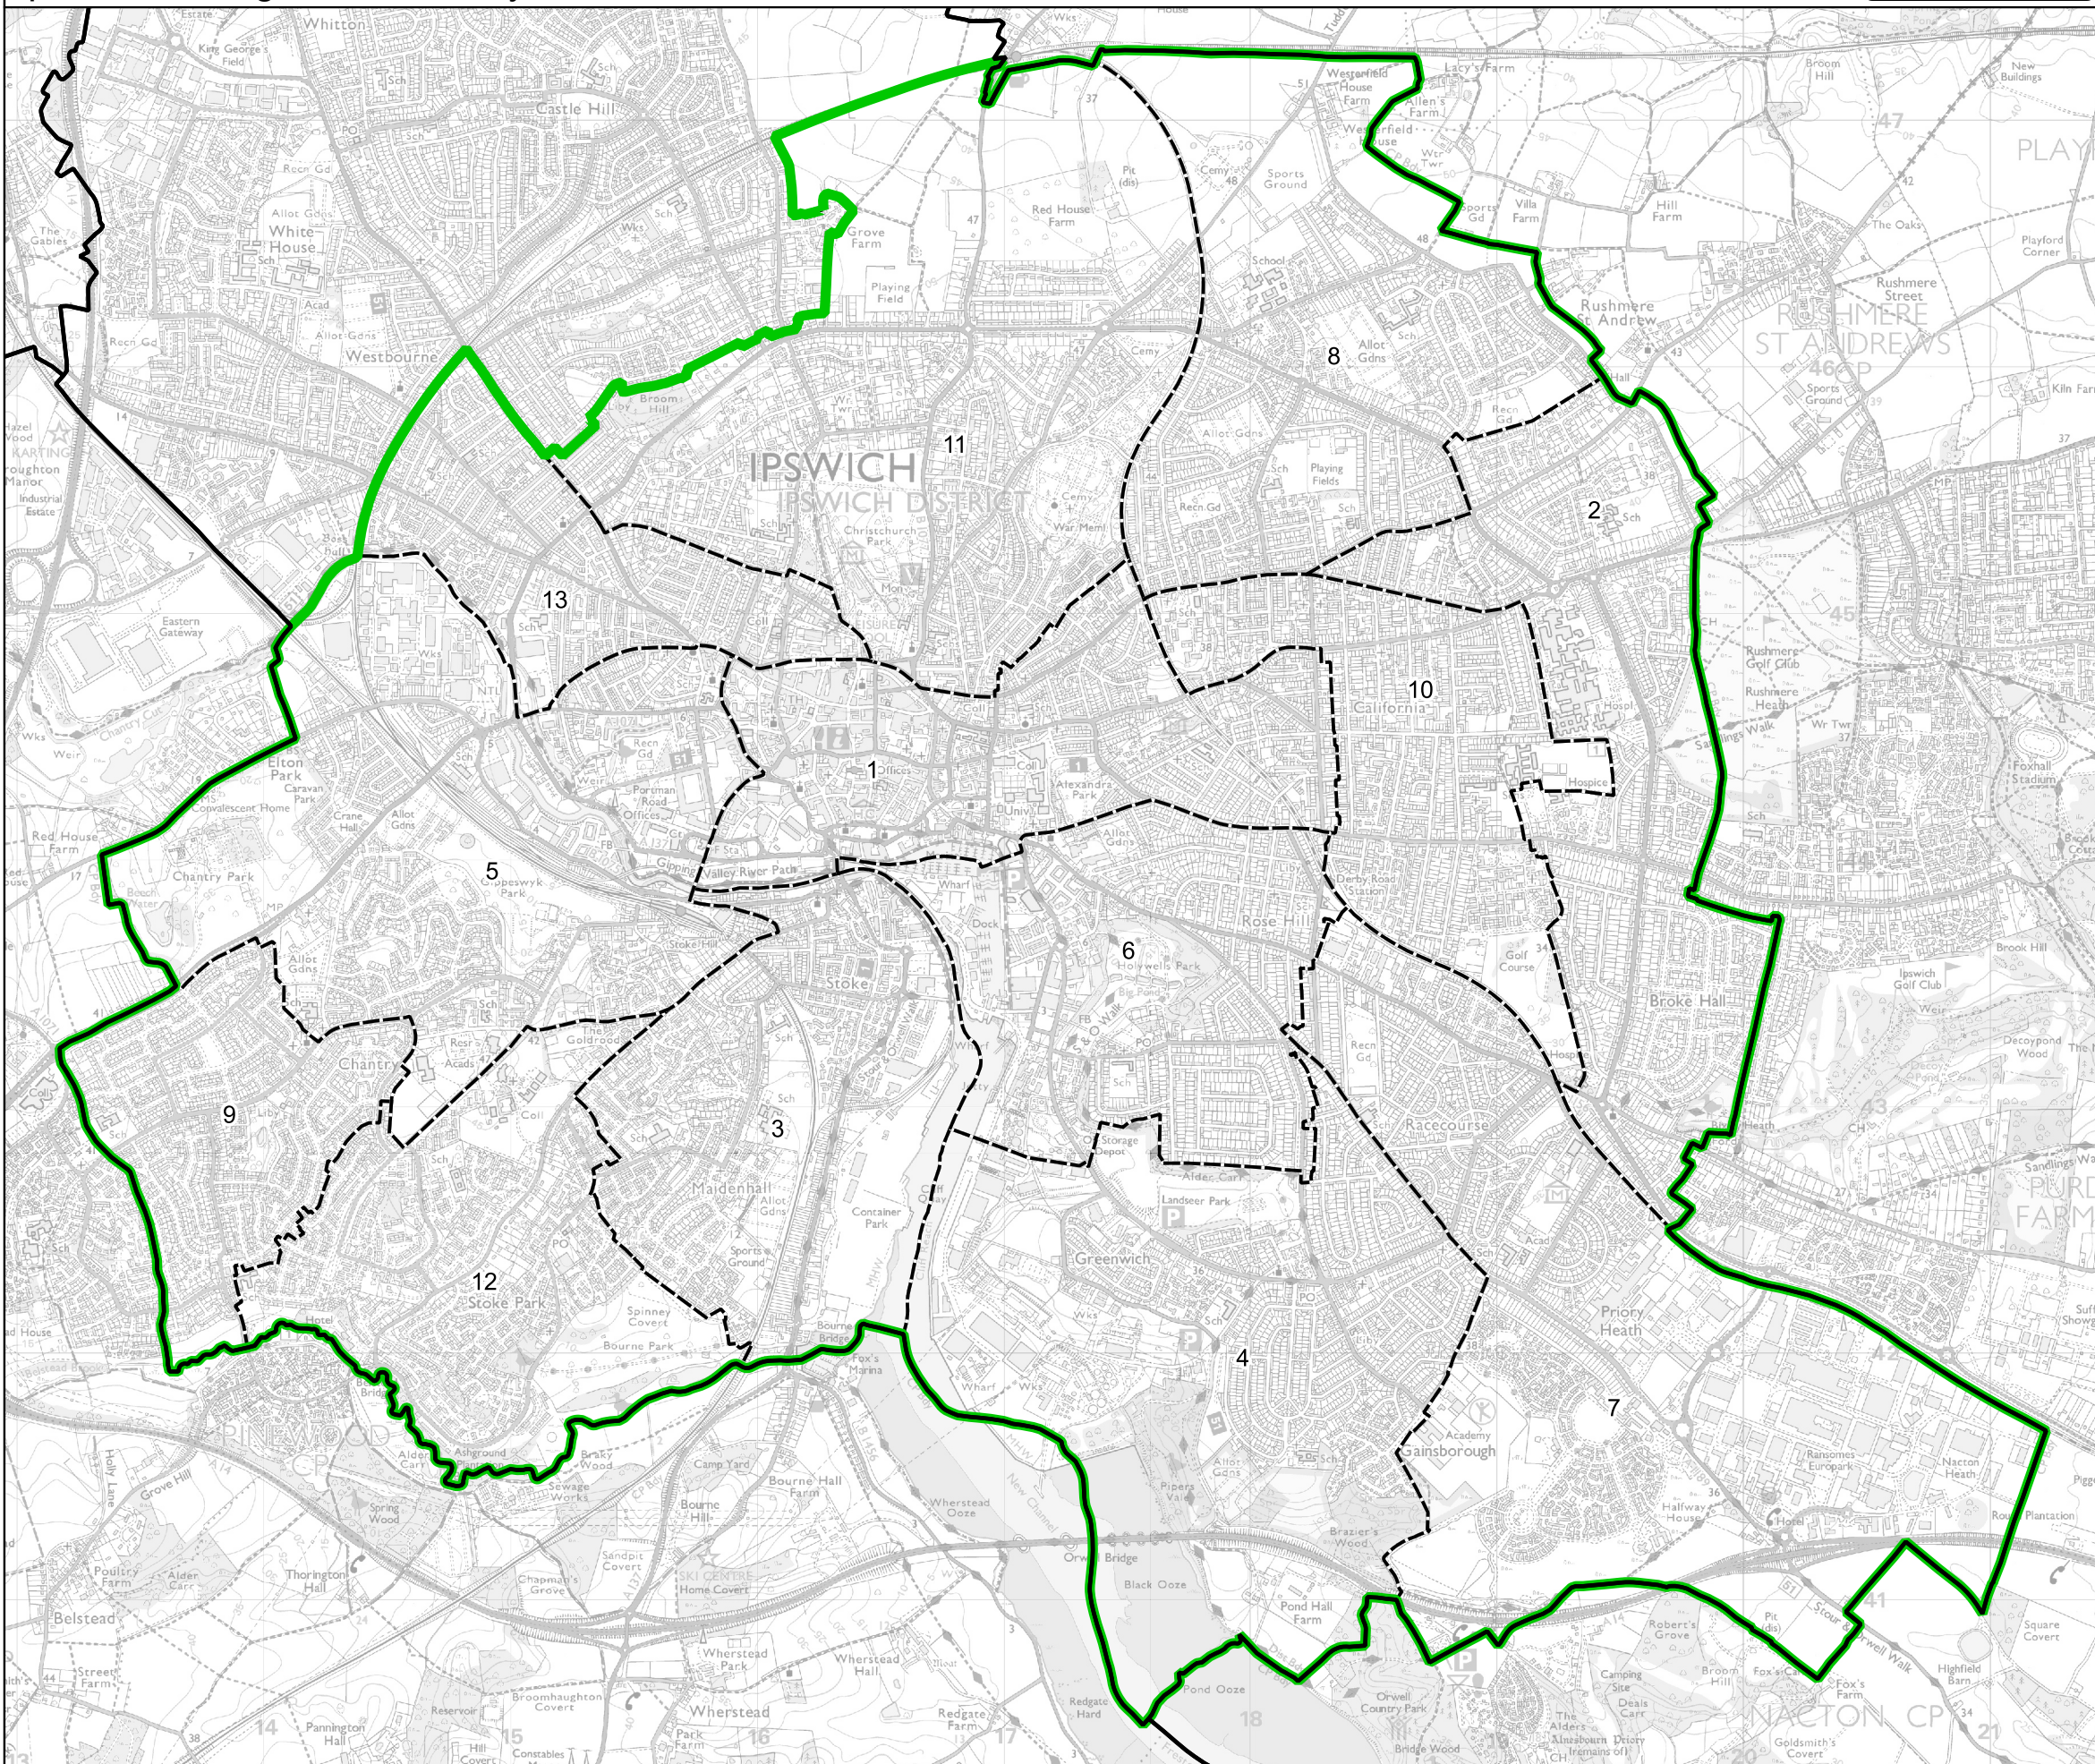

Boundary Commission for England - Final Recommendations for the Eastern Region

Ipswich Borough Constituency - Electorate 75,117

Wards:

- 1 Alexandra
- 2 Bixley
- 3 Bridge
- 4 Gainsborough
- 5 Gipping
- 6 Holywells
- 7 Priory Heath
- 8 Rushmere
- 9 Sprites
- 10 St. John's
- 11 St. Margaret's
- 12 Stoke Park
- 13 Westgate

- Constituency
- Local Authorities
- Wards

0 0.4 0.8 km

© Crown copyright and database rights 2023 OS 100018289. You are permitted to use this data solely to enable you to respond to, or interact with, the organisation that provided you with the data. You are not permitted to copy, sub-licence, distribute or sell any of this data to third parties in any form. Third party rights to enforce the terms of this licence shall be reserved to OS.