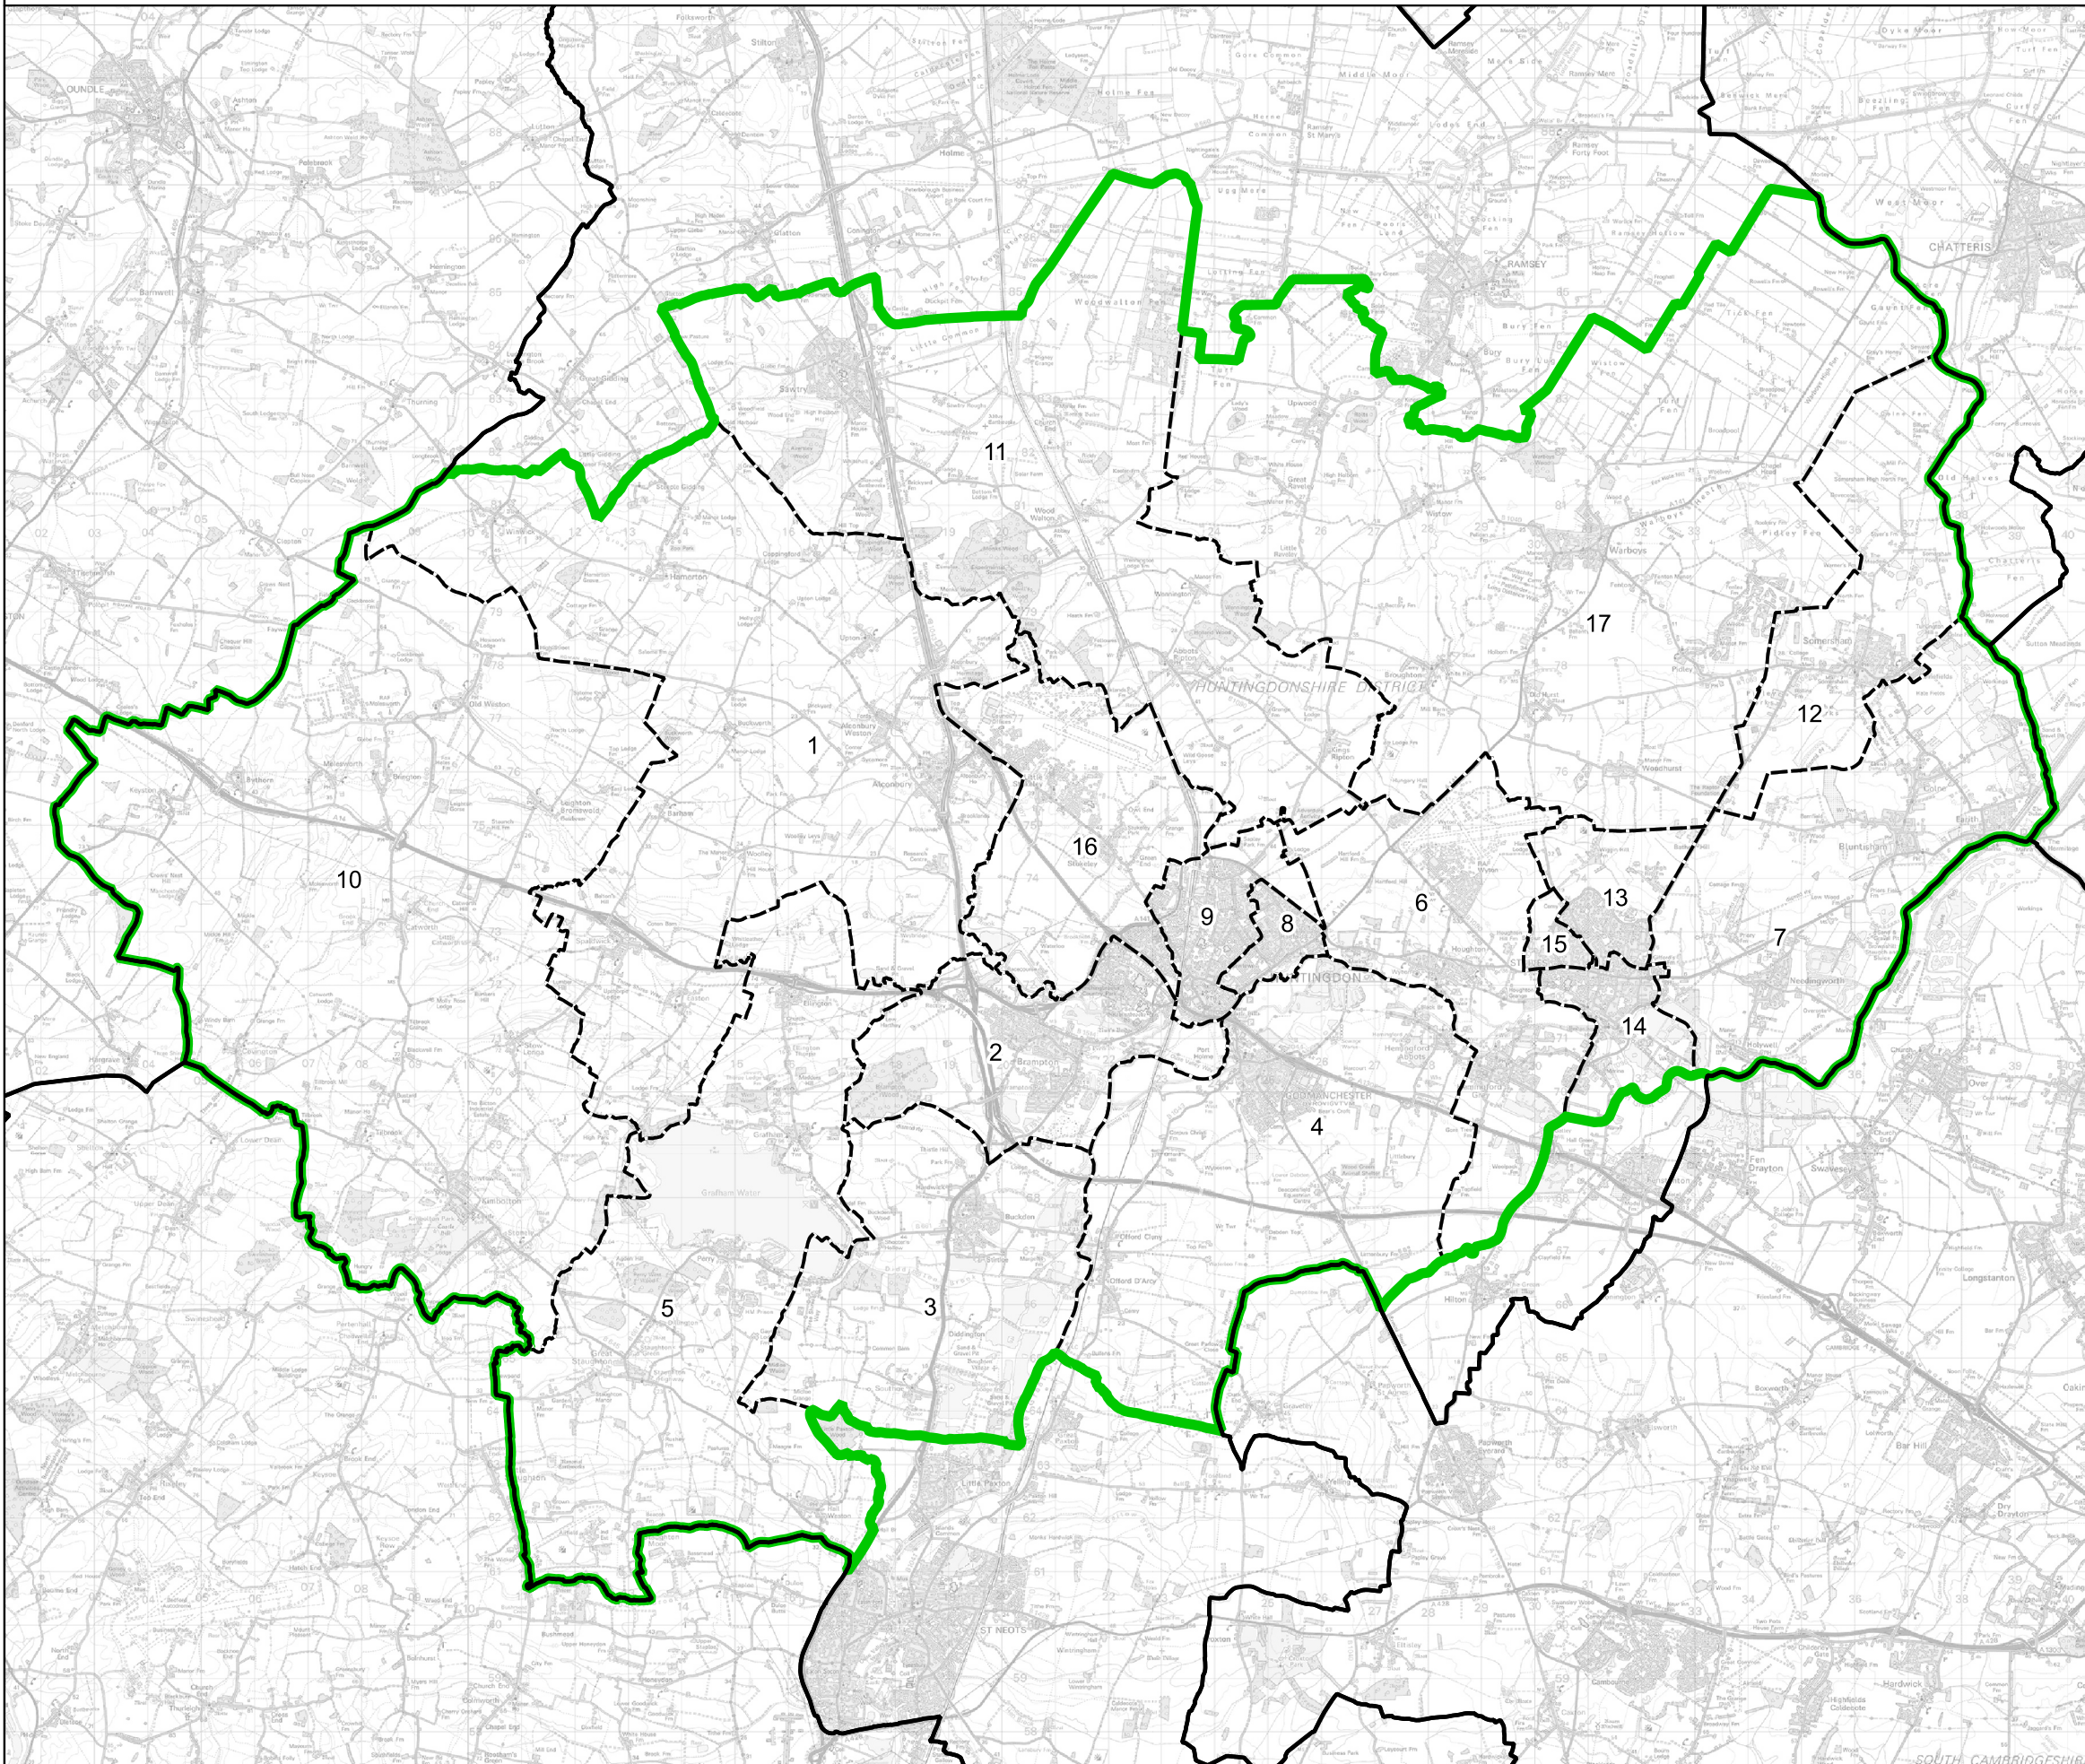

# Boundary Commission for England - Final Recommendations for the Eastern Region

## Huntingdon County Constituency - Electorate 75,590

Wards:

- 1 Alconbury
- 2 Brampton
- 3 Buckden
- 4 Godmanchester & Hemingford Abbots
- 5 Great Staughton
- 6 Hemingford Grey & Houghton
- 7 Holywell-cum-Needlingworth
- 8 Huntingdon East
- 9 Huntingdon North
- 10 Kimbolton
- 11 Sawtry
- 12 Somersham
- 13 St. Ives East
- 14 St. Ives South
- 15 St. Ives West
- 16 The Stukeleys
- 17 Warboys

Huntingdon County Constituency